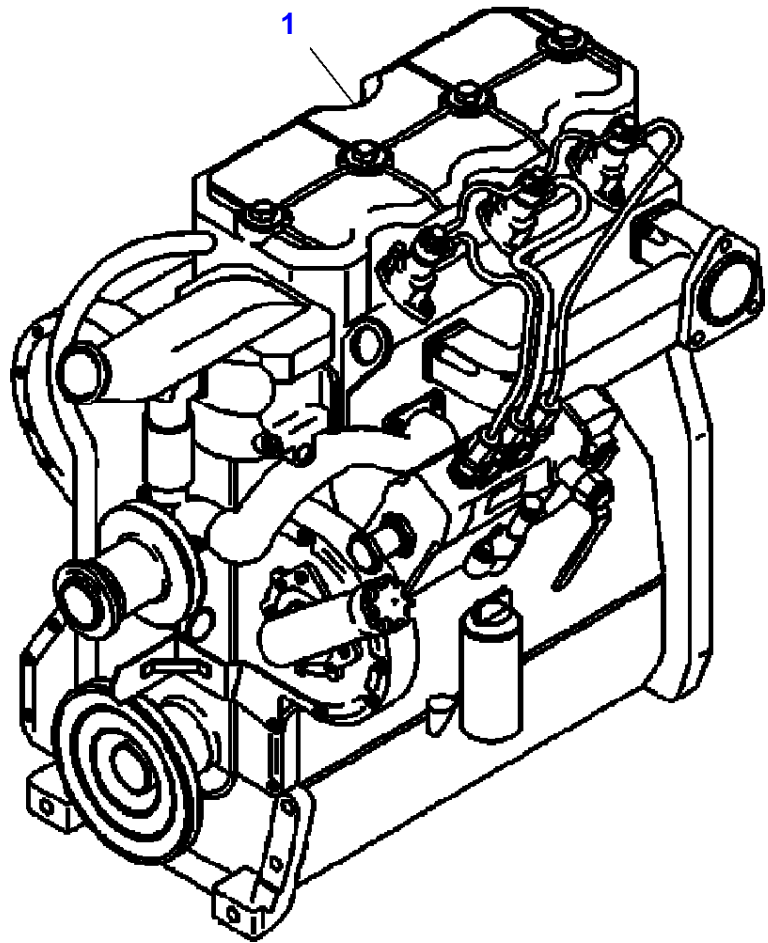

0-0011-001-A