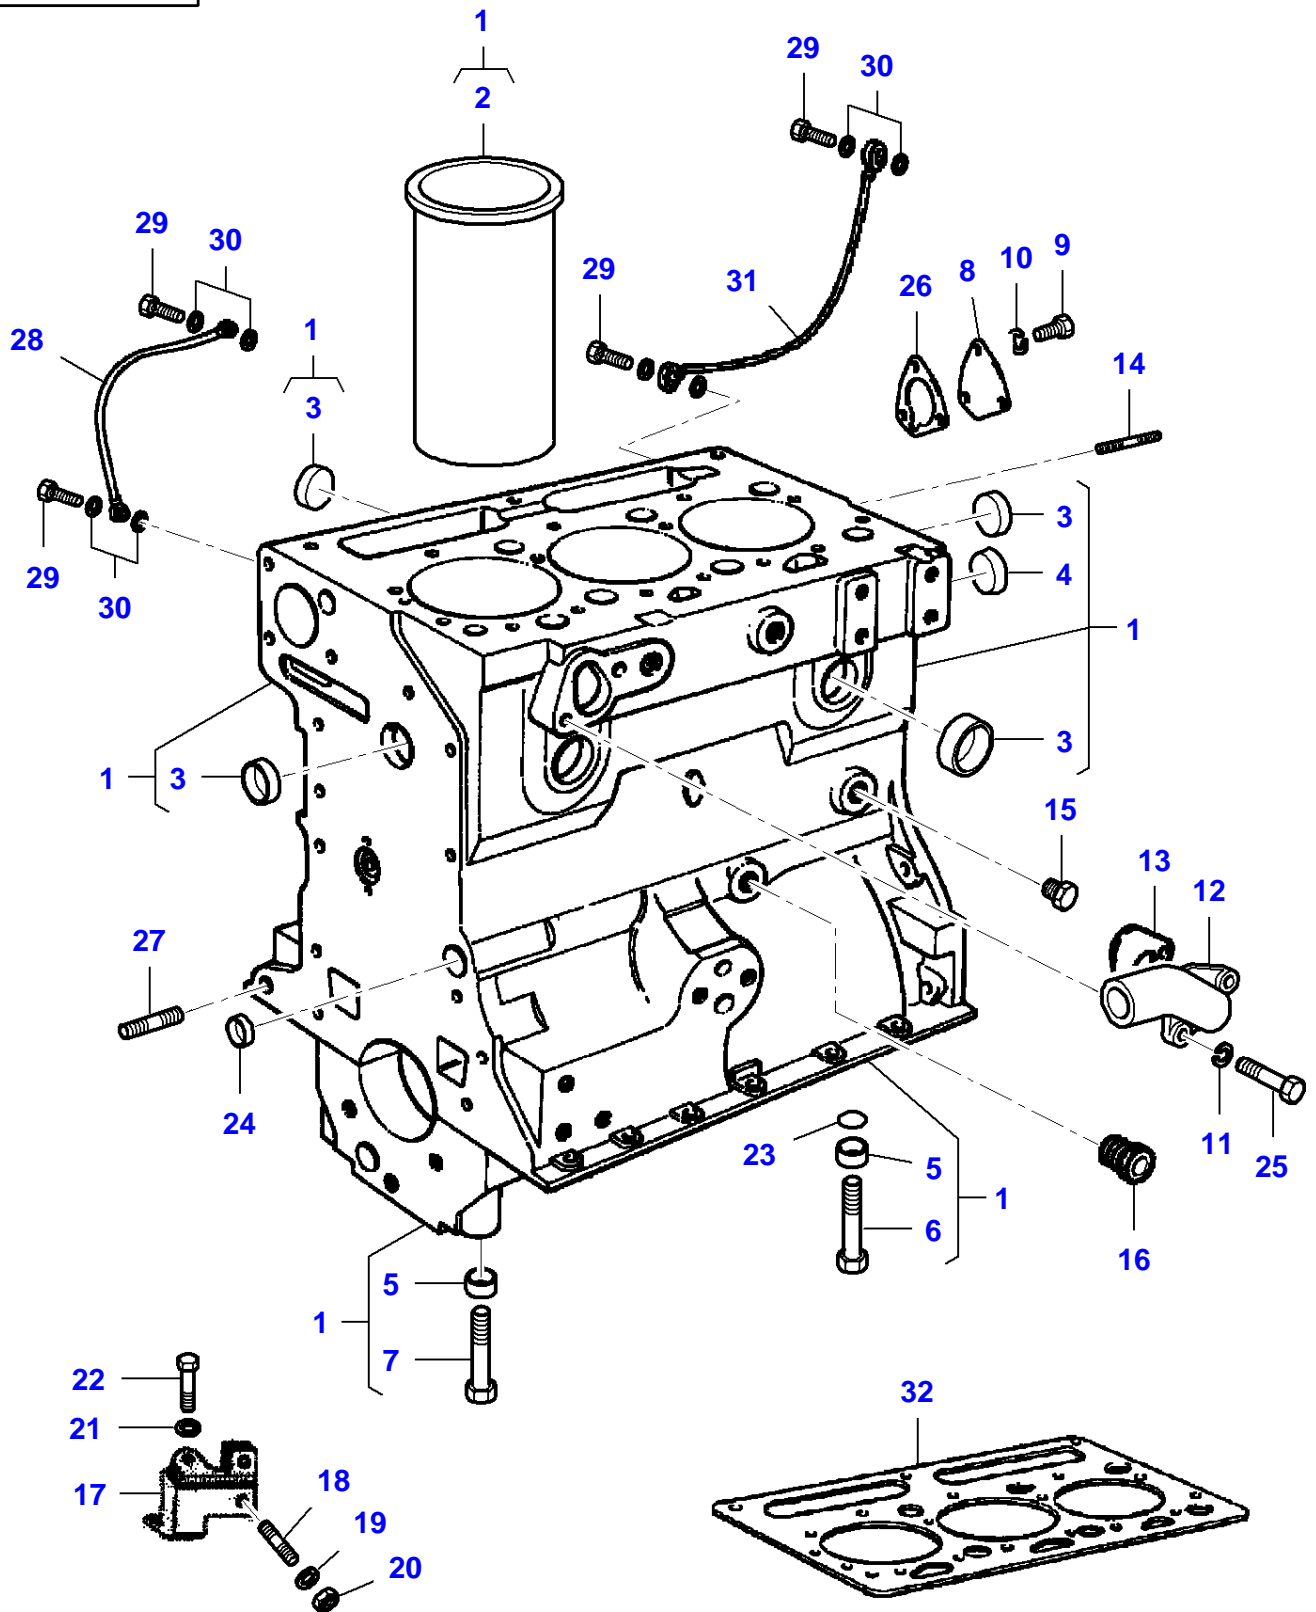

MF 240 XTRA TRACTOR - INDIA
0-0560-017-B

0-0560-017-B

Item	Part Number	Qty	Description Comments	Technical Specification
1	3904828M91	1	CYLINDER-BLOCK COMPLETE ASSEMBLY	
2	3604426M91	3	LINER	
3	731354M1	3	PLUG	
4	731999M1	1	PLUG	?22,48 MM
5	3604536M1	8	THIMBLE	
6	3604537M1	2	HEX CAP SCREW	
7	3604538M1	6	HEX CAP SCREW	
8	3905996M1	1	PLATE	
9	3604656M1	3	HEX CAP SCREW NOT FOR SOUTH AFRICA	
	3604656M1	2	HEX CAP SCREW ONLY FOR SOUTH AFRICA	
	3604655M1	1	HEX CAP SCREW ONLY FOR SOUTH AFRICA	
10	1650484M1	3	LOCK WASHER	5/16"
11	375731X1	2	LOCK WASHER ONLY FOR SOUTH AFRICA	
	375703X1	2	FLAT WASHER NOT FOR SOUTH AFRICA	5/16"
12	3637497M1	1	CONNECTION ONLY FOR SOUTH AFRICA	
	3906607M1	1	CONNECTION NOT FOR SOUTH AFRICA	
13	4222461M1	1	JOINT ONLY FOR SOUTH AFRICA	
	3906608M1	1	JOINT NOT FOR SOUTH AFRICA	
14	3604728M1	1	STUD BOLT	
15	376670X1	1	PLUG	
16	3604507M1	1	ADAPTER NOT FOR SOUTH AFRICA	
	3905525M1	1	ADAPTER ONLY FOR SOUTH AFRICA	
17	3604539M1	1	BRACKET	
18	3604670M1	2	STUD BOLT	
19	353439X1	2	LOCK WASHER	1/2" ZN
20	3604649M1	2	NUT	
21	353433X1	1	LOCK WASHER	5/8"
22	3604661M1	1	HEX CAP SCREW	
23	1447053M1	2	O RING	
24	731356M1	2	PLUG	?17,6 MM
25	3638435M1	2	HEX CAP SCREW ONLY FOR SOUTH AFRICA	M8 X 20
26	731209M1	1	JOINT	
27	3604666M1	1	STUD BOLT NOT FOR SOUTH AFRICA UP TO SERIAL OR ENGINE NUMBER	
	3905853M1	1	... STUD BOLT NOT FOR SOUTH AFRICA FROM SERIAL OR ENGINE NUMBER	
	3905853M1	1	... STUD BOLT ONLY FOR SOUTH AFRICA	
28	3604690M1	1	OIL PIPE NOT FOR SOUTH AFRICA UP TO SERIAL OR ENGINE NUMBER	
	3905858M1	1	... OIL PIPE NOT FOR SOUTH AFRICA FROM SERIAL OR ENGINE NUMBER	
	3905858M1	1	... OIL PIPE ONLY FOR SOUTH AFRICA	
29	3604509M1	4	BANJO BOLT	
30	3604508M1	8	SEALING WASHER	
31	3604676M1	1	OIL PIPE	
32	3604474M1	1	CYLINDER HEAD GASKET	