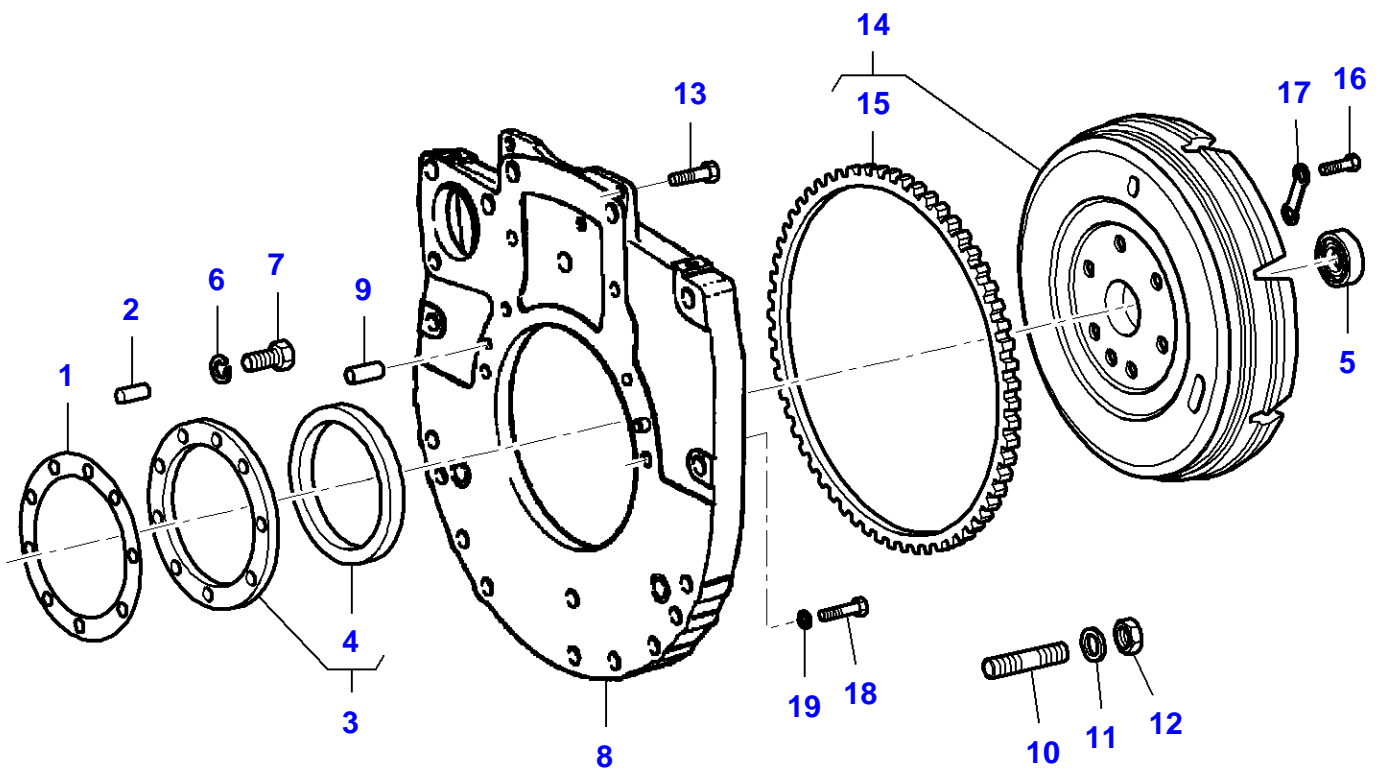

0-0095-002-C

Item	Part Number	Qty	Description Comments	Technical Specification
1	3604480M1	1	JOINT	
2	731312M1	2	DOWEL	
3	3905763M91	1	KIT, HOUSING	
4	1447691M1	1	OIL SEAL NOT FOR SOUTH AFRICA UP TO SERIAL OR ENGINE NUMBER ...	
	3604419M1	1	OIL SEAL NOT FOR SOUTH AFRICA FROM SERIAL OR ENGINE NUMBER ...	
	3604419M1	1	OIL SEAL ONLY FOR SOUTH AFRICA	
5	828123M2	1	BEAR.6203 2Z UP TO MACHINE S/N FX-788256	
	4256612M1	1	BEARING FROM MACHINE S/N FX-788257	
6	1650484M1	9	LOCK WASHER	5/16"
7	3604656M1	9	HEX CAP SCREW	
8	3604646M1	1	FLYWHEEL HOUSING	
9	731344M1	2	DOWEL	
10	3604725M1	6	STUD BOLT	
11	3604675M1	6	FLAT WASHER	
12	3604702M1	6	LOCKNUT	
13	3604652M1	2	HEX CAP SCREW	
14	3408364M91	1	FLYWHEEL ASSY.	
15	731008M1	1	STARTER RING	
16	3604719M1	6	HEX CAP SCREW	M12 X 35 (1.25) ISO 10.9
17	731192M1	3	TAB WASHER	
18	339009X1	6	HEXAGONAL HEAD BOLT	M8 X 35 (1.25) ISO 8.8 ZN
19	339374X1	6	LOCKWASHER	M8 ZN