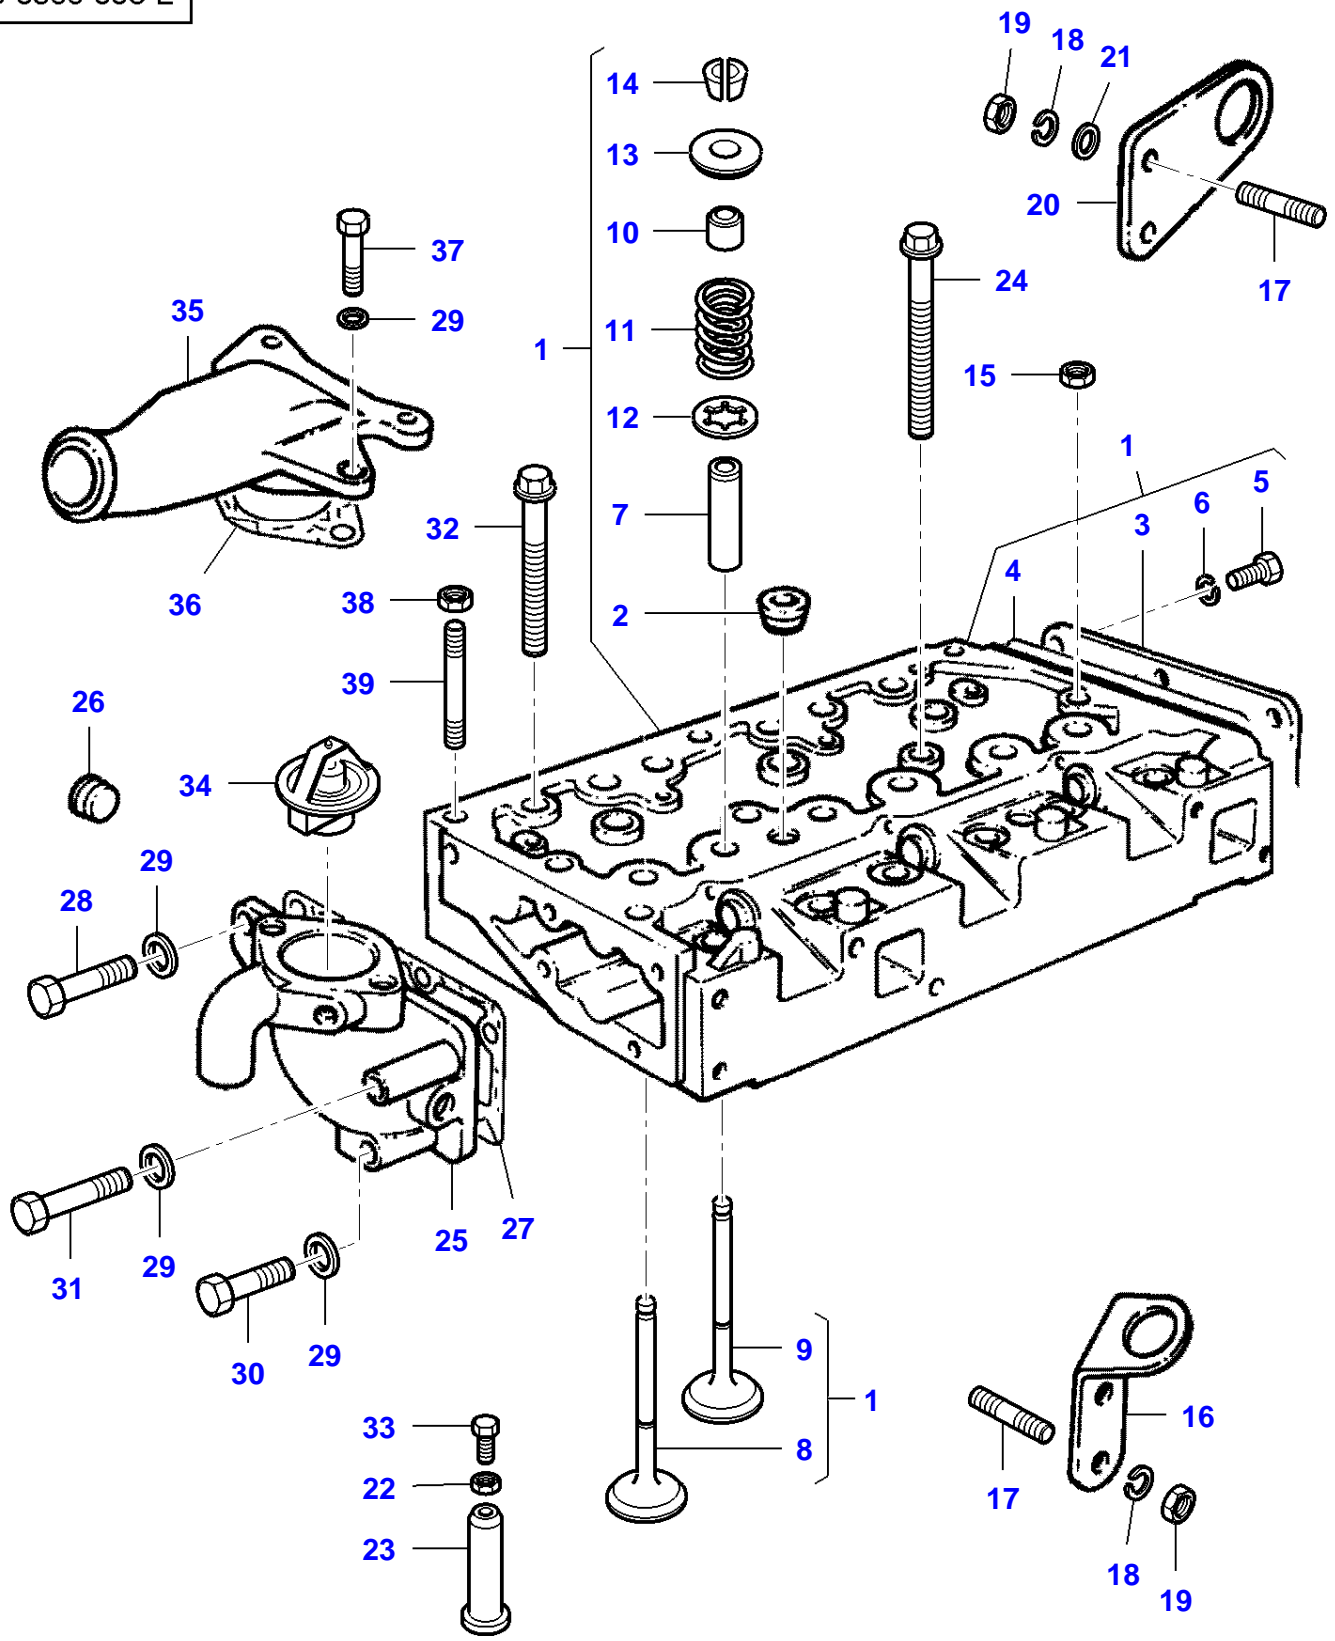

0-0566-008-E

Item	Part Number	Qty	Description Comments	Technical Specification
1	3906950M91	1	KIT, CYL. HEAD INCLUDES ITEMS NOT FOR SOUTH AFRICA 2-14	
	3904919M91	1	KIT, CYL. HEAD INCLUDES ITEMS 2-14 ONLY FOR SOUTH AFRICA	
2	3604610M1	1	PLUG NOT FOR SOUTH AFRICA	
	376606X1	2	PLUG ONLY FOR SOUTH AFRICA	
3	3604604M1	1	COVER	
4	3604491M1	1	JOINT	
5	3604656M1	6	HEX CAP SCREW	
6	1650484M1	6	LOCK WASHER	5/16"
7	745533M1	6	GUIDE	
8	739060M1	3	INLET VALVE	
9	747581M1	3	EXHAUST VALVE	
10	3604423M1	6	SEAL	
11	731154M1	6	SPRING	
12	737645M1	6	WASHER	
13	731156M1	6	CAP	
14	731155M1	12	COTTER	
15	1476245X1	3	NUT	
16	3604679M1	1	BRACKET	
17	3604724M1	4	STUD BOLT	
18	3604675M1	4	FLAT WASHER	
19	3604702M1	4	LOCKNUT	
20	3604678M1	1	PLATE	
21	375706X1	2	FLAT WASHER	3/8"
22	376123X1	6	LOCKNUT	
23	731150M1	6	TAPPET	
24	1476264X1	6	HEX CAP SCREW	M10 X 85
25	3604450M1	1	BODY	
26	3604610M1	1	PLUG	
27	3604492M1	1	JOINT	
28	3604720M1	3	HEX CAP SCREW NOT FOR SOUTH AFRICA	
	3604656M1	3	HEX CAP SCREW ONLY FOR SOUTH AFRICA	
29	3604675M1	6	FLAT WASHER	
30	3604659M1	1	HEX CAP SCREW ONLY FOR SOUTH AFRICA	
	3904807M1	1	HEX CAP SCREW NOT FOR SOUTH AFRICA	
31	3604658M1	1	HEX CAP SCREW NOT FOR SOUTH AFRICA	
	3904807M1	1	HEX CAP SCREW ONLY FOR SOUTH AFRICA	
32	1476265X1	9	HEX CAP SCREW	M10 X 100
33	3604586M1	6	SCREW	
34	3604412M1	1	THERMOSTAT	
35	3604456M1	1	CONNECTION	
36	1650482M1	1	JOINT	
37	3604658M1	2	HEX CAP SCREW	
38	3639947M1	3	NUT	7/16"-20
39	742271M1	3	STUD BOLT	7/16"-20 X 4-1/8