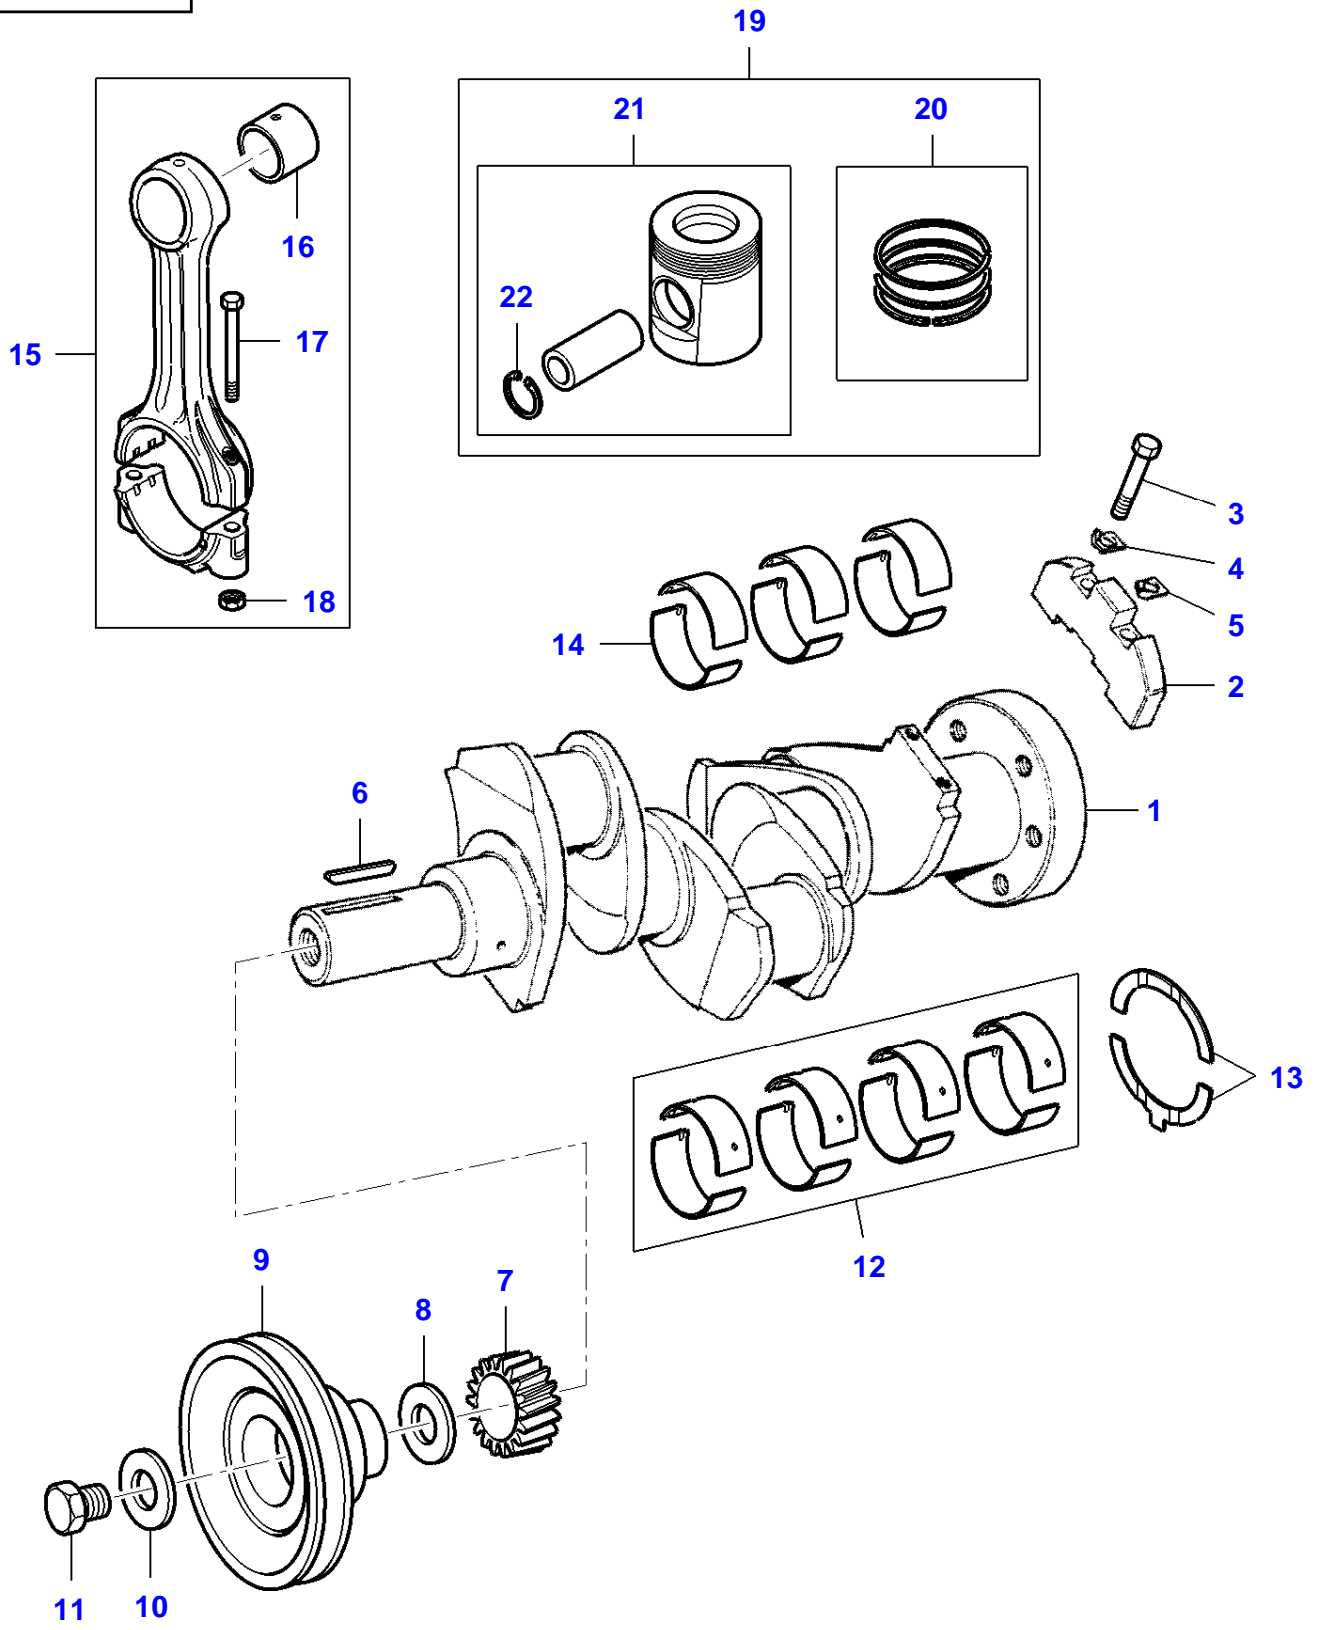

0-0563-010-D

Item	Part Number	Qty	Description Comments	Technical Specification
1	3604457M1	1	CRANKSHAFT	
2	745483M1	2	WEIGHT	
3	376546X1	4	HEX CAP SCREW	
4	733644M1	2	RIGHT HAND TAB WASHER	
5	733645M1	2	LEFT HAND TAB WASHER	
6	731076M1	2	WOODRUFF KEY	
7	731228M1	1	GEAR,CRANKSHAFT	
8	745057M1	1	WASHER	
9	3604706M1	1	CRANKSHAFT PULLEY NOT FOR SOUTH AFRICA	
	3904903M1	1	CRANKSHAFT PULLEY ONLY FOR SOUTH AFRICA	
10	731376M1	1	WASHER	
11	3604717M1	1	HEX CAP SCREW	
12	3604429M1	1	MAIN BEARING	
	3604430M1	1	MAIN BEARING	S = -0.25MM/-0.010"
	3604431M1	1	MAIN BEARING	S = -0.50MM/-0.020"
	3604432M1	1	MAIN BEARING	S = -0.75MM/-0.030"
13	3604437M1	2	KIT, WASHER "Standard"	
	3604438M1	2	KIT, WASHER "Oversize"	
14	3604433M1	6	BEARING "Standard"	
	3604434M1	6	BEARING	S = -0.25MM/-0.010"
	3604435M1	6	BEARING	S = -0.50MM/-0.020"
	3604436M1	6	BEARING	S = -0.75MM/-0.030"
15	3604445M91	3	KIT, CONROD INCLUDES ITEMS 16-18	
16	740407M1	1	BUSH	
17	375756X1	2	HEX CAP SCREW	
18	3639947M1	2	NUT	7/16"-20
19	2800016S91	3	KIT, PISTON/RING INCLUDES ITEMS 20-22 NOT FOR SOUTH AFRICA	
	2300026S91	3	KIT, PISTON/RING INCLUDES ITEMS 20-22 ONLY FOR SOUTH AFRICA UP TO ENGINE S/N S 325.1E29727	
	NS	X	NON-SERVICEABLE PART ONLY FOR SOUTH AFRICA FROM ENGINE S/N S 325.1E29728	
20	3604424M91	1	KIT, PISTON RING	
	3604424M91	1	KIT, PISTON RING ONLY FOR SOUTH AFRICA UP TO ENGINE S/N S 325.1E29727	
	3904925M91	1	KIT, PISTON RING ONLY FOR SOUTH AFRICA FROM ENGINE S/N S 325.1E29728	
21	3906768M91	1	KIT, PISTON INCLUDES ITEMS 22	
	3905856M91	1	KIT, PISTON INCLUDES ITEMS 22 ONLY FOR SOUTH AFRICA UP TO MACHINE S/N S 325.1E29727	
	3905747M91	1	KIT, PISTON INCLUDES ITEMS 22 ONLY FOR SOUTH AFRICA FROM ENGINE S/N S 325.1E29728