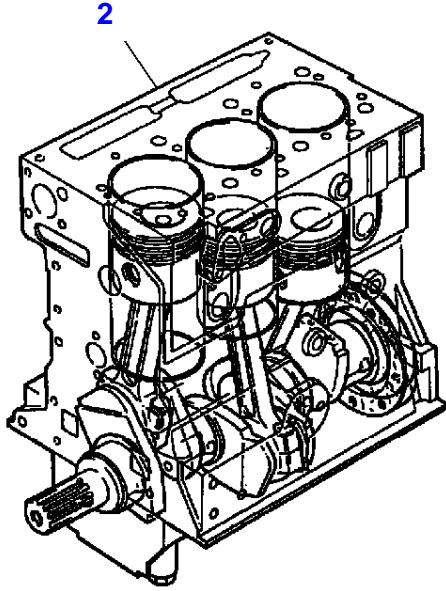

0-0011-001-A