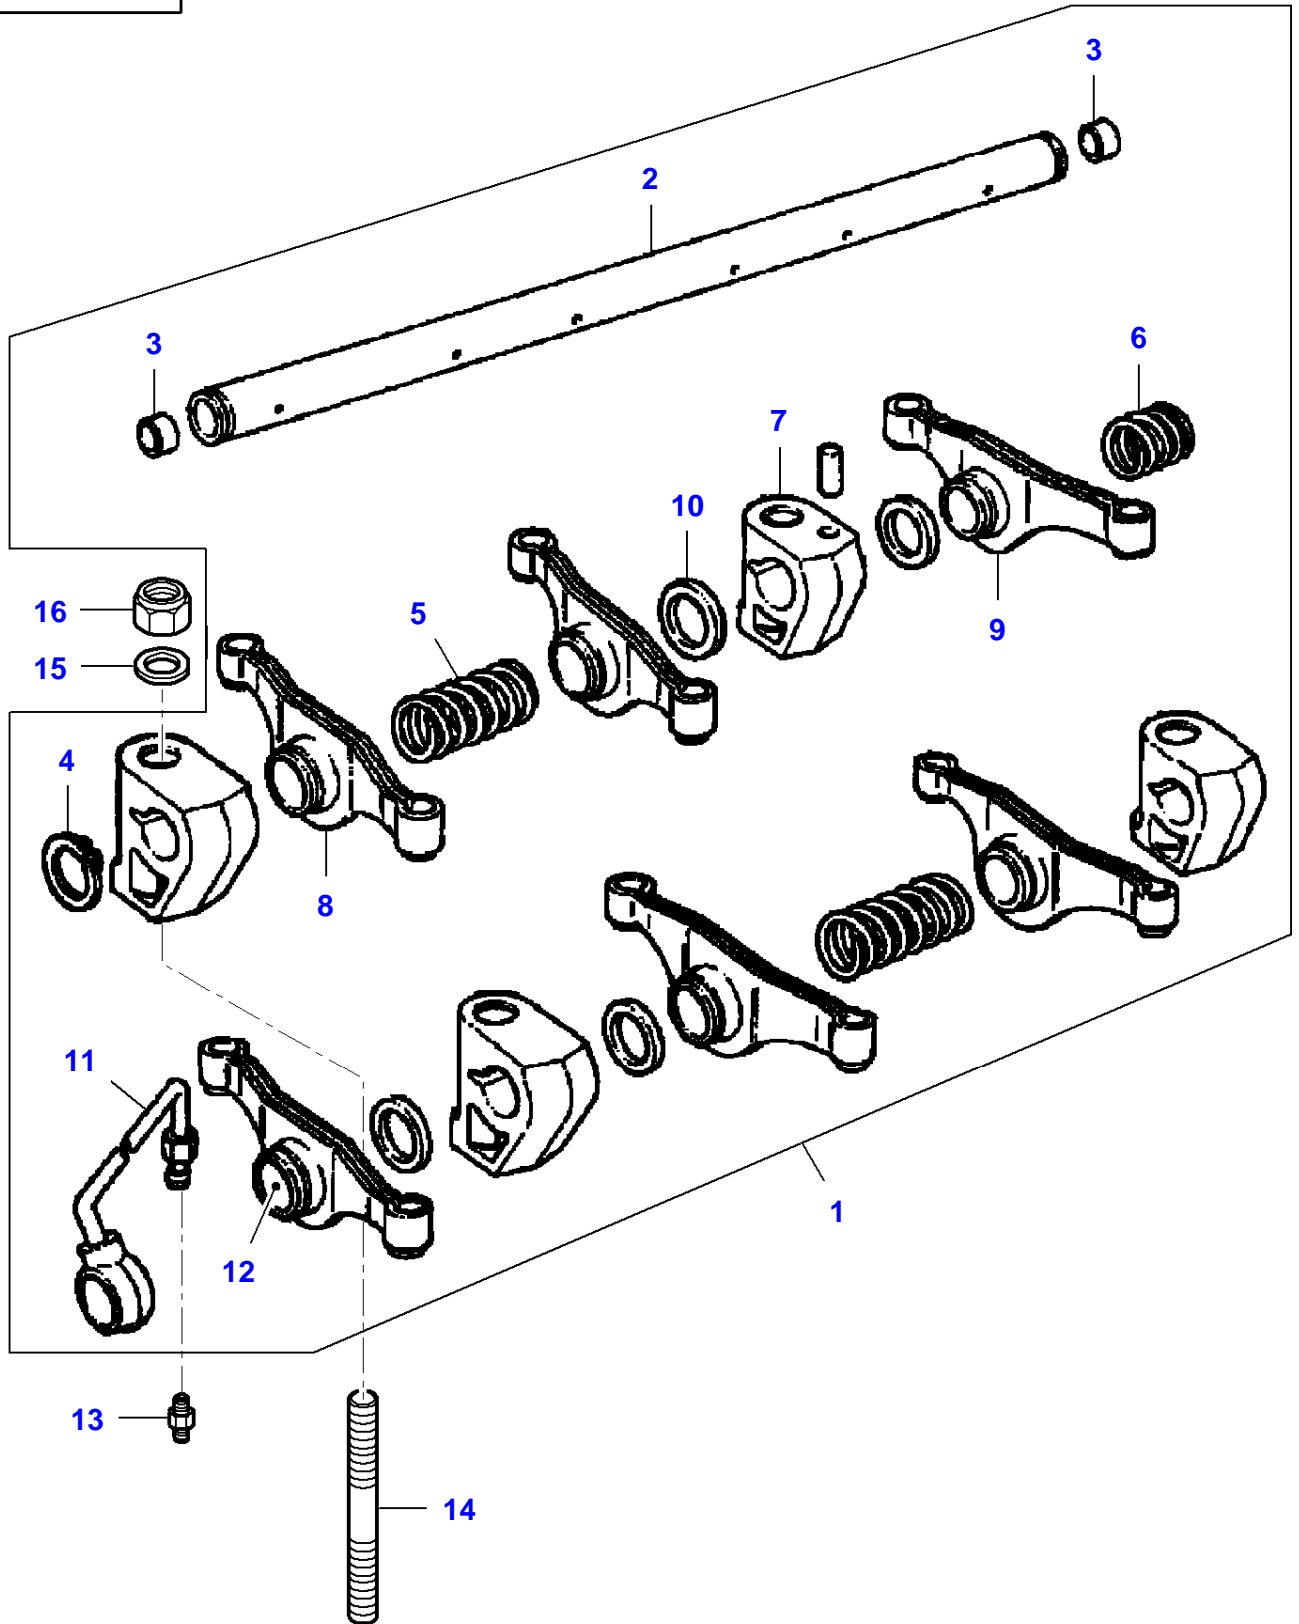

0-0569-010-C

Item	Part Number	Qty	Description Comments	Technical Specification
1	3604466M1	1	ROCKER SHAFT ASM INCLUDES ITEMS 2-13	
2	3604467M1	1	ROCKER SHAFT	
3	731330M1	2	PLUG	
4	375717X1	2	CIRCLIP	
5	731262M1	2	SPRING	
6	731263M1	1	SPRING	
7	3604465M1	4	ROCK.ARM BRACKET	
8	3604439M1	3	RIGHT HAND ROCKER ARM	
9	3604440M1	3	LEFT HAND ROCKER ARM	
10	731261M1	4	SPACER	
11	742191M91	1	OIL PIPE	
12	731507M1	6	BUSH	
13	731514M1	1	UNION	
14	3604729M1	4	STUD BOLT	
15	375706X1	4	FLAT WASHER	3/8"
16	3604702M1	4	LOCKNUT	