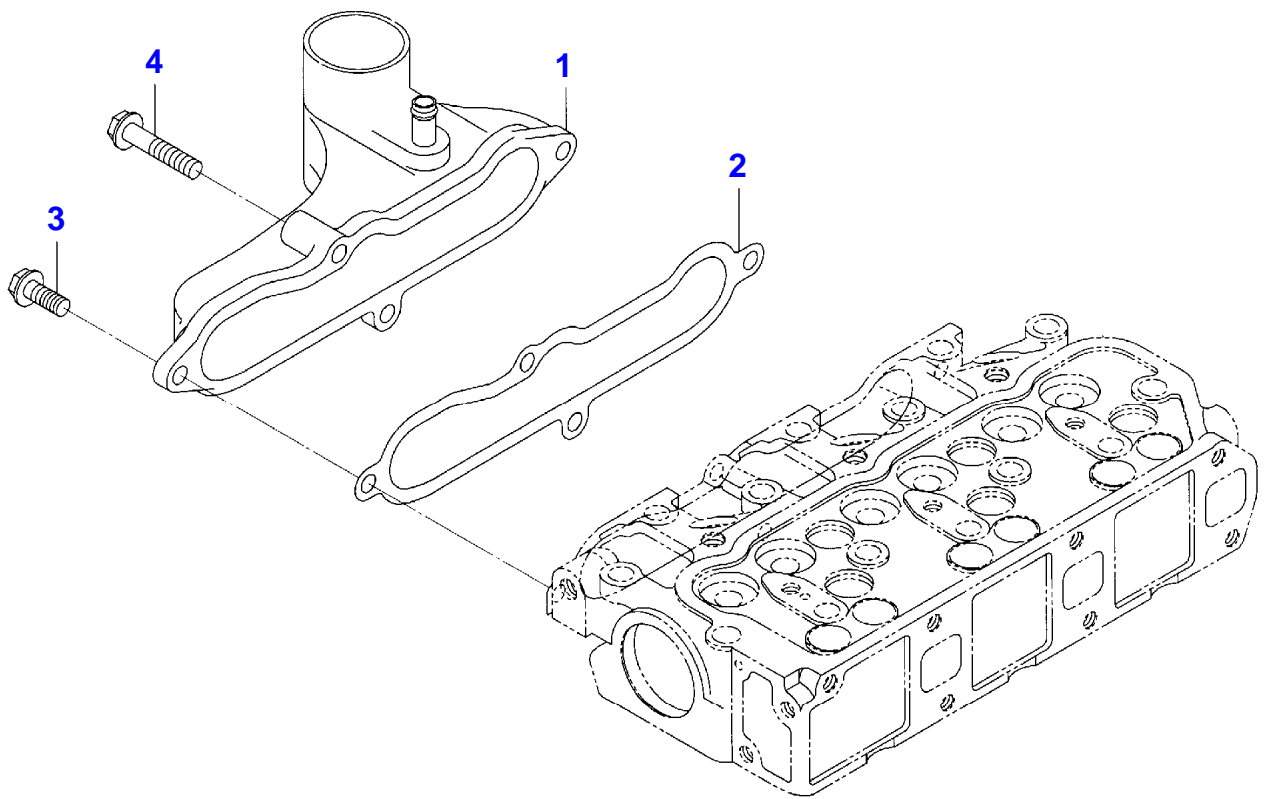

GC2400 / GC2410 / GC2600 / GC2610 COMPACT TRACTORS
FILTER AND BELT GUIDE

GCFILLOC

Item	Part Number	Qty	Description Comments	Technical Specification
1	72201898	1	CARTRIDGE ENGINE	
2	3757472M91	1	ELEMENT AIR CLEANER	
3	4265229M91	1	CHARGE FILTER HYDRAULIC OIL	HYD
4	3608255M1	1	FUEL FILTER ELEMENT	
5	6252466M1	1	BELT ENGINE	

GC2400 / GC2410 / GC2600 / GC2610 COMPACT TRACTORS
CYLINDER HEAD

MFC8613

Item	Part Number	Qty	Description Comments	Technical Specification
1	4266468M93	1	CYLINDER HEAD INCLUDES ITEMS 2-5	
2	3704389M1	2	CUP	
3	3707877M2	5	PIPE PLUG	1/2"
4	3710256M1	6	VALVE OIL SEAL	
5	3711713M1	1	BALL	
6	3710144M2	1	CYLINDER HEAD GASKET	
7	6252529M1	14	BOLT	
8	3607420M1	2	STUD BOLT	M8 X 71 (1.25)

GC2400 / GC2410 / GC2600 / GC2610 COMPACT TRACTORS
CYLINDER HEAD COVER

MFC8614

Item	Part Number	Qty	Description Comments	Technical Specification
1	3608539M92	1	VALVE COVER	
2	3710188M1	1	OIL FILLER CAP	
3	3710151M1	1	SEAL CYLINDER HEAD COVER	
4	3710127M2	2	CAP NUT	M8
5	4267629M1	2	SEAL	
6	3710124M2	1	HOSE	

GC2400 / GC2410 / GC2600 / GC2610 COMPACT TRACTORS
INTAKE MANIFOLD

MFC8615

Item	Part Number	Qty	Description Comments
1	3710307M91	1	INTAKE MANIFOLD
2	3710309M1	1	GASKET INTAKE
3	4267567M1	3	HEXAGON FLANGE HEAD BOLT
4	4267570M1	1	HEXAGON FLANGE HEAD BOLT