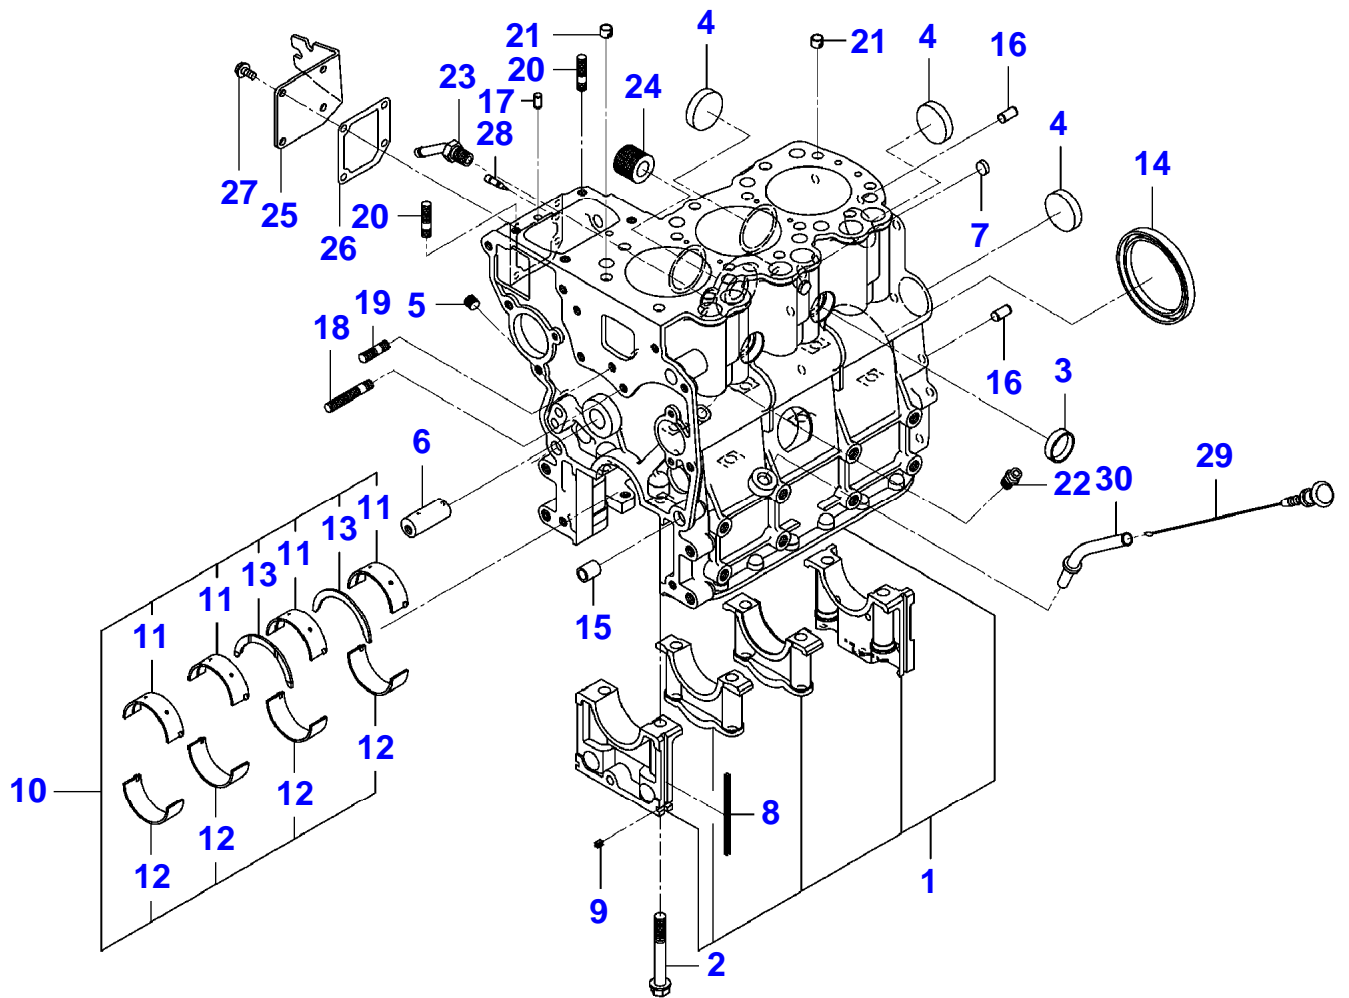

Item	Part Number	Qty	Description Comments	Technical Specification
1	4262617M1	1	EXHAUST MANIFOLD	
2	3710312M1	1	GASKET EXHAUST	
3	3702273M1	6	HEXAGONAL HEAD BOLT	
4	3704353M1	2	STUD BOLT	M8 X 22

GC2400 / GC2410 / GC2600 / GC2610 COMPACT TRACTORS
CYLINDER BLOCK

MFC9245