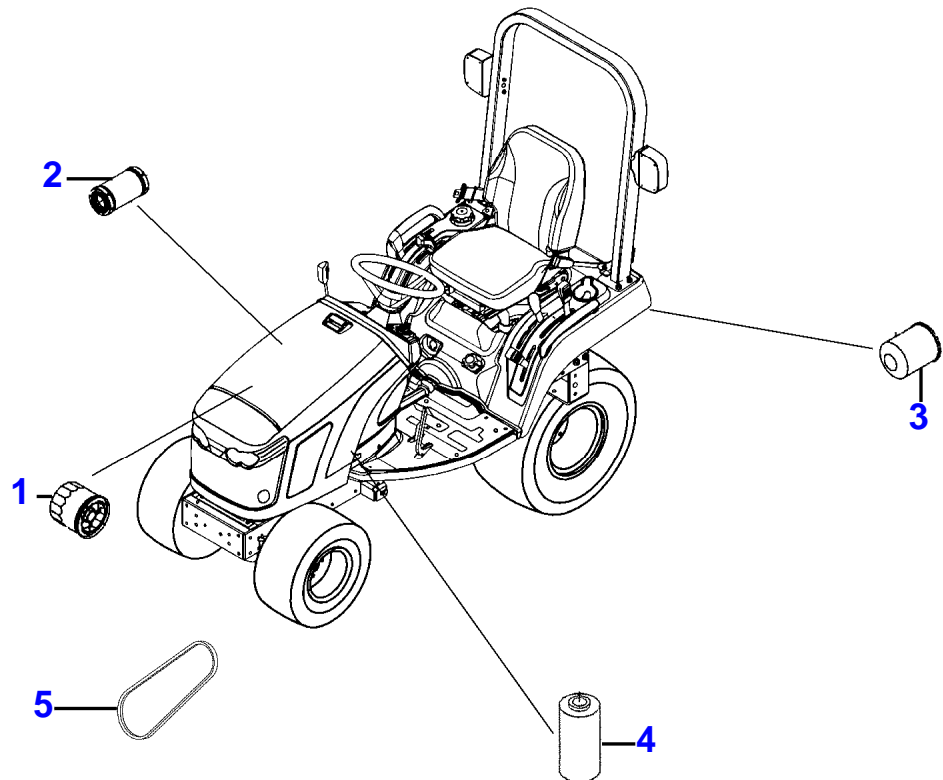

Page Number	Page Title	Page Reference
01-000-TOC	ENGINE, FUEL AND EXHAUST SYSTEM	01-000-TOC
02-000-TOC	FRAME AND SUSPENSION	02-000-TOC
03-000-TOC	STEERING SYSTEM	03-000-TOC
04-000-TOC	DRIVE TRAIN SYSTEM	04-000-TOC
05-000-TOC	BRAKE SYSTEM	05-000-TOC
06-000-TOC	HYDRAULIC SYSTEM	06-000-TOC
07-000-TOC	ELECTRICAL SYSTEM	07-000-TOC
08-000-TOC	CHASSIS	08-000-TOC
09-000-TOC	DECALS	09-000-TOC
10-000-TOC	WHEELS	10-000-TOC
11-000-TOC	IMPLEMENT LIFT SYSTEM	11-000-TOC
12-000-TOC	ACCESSORIES	12-000-TOC

GC2400 / GC2410 / GC2600 / GC2610 COMPACT TRACTORS
FILTER AND BELT GUIDE

GCFILLOC

Item	Part Number	Qty	Description Comments	Technical Specification
1	72201898	1	CARTRIDGE ENGINE	
2	3757472M91	1	ELEMENT AIR CLEANER	
3	4265229M91	1	CHARGE FILTER HYDRAULIC OIL	HYD
4	3608255M1	1	FUEL FILTER ELEMENT	
5	6252466M1	1	BELT ENGINE	

GC2400 / GC2410 / GC2600 / GC2610 COMPACT TRACTORS
CYLINDER HEAD

MFC8613

Item	Part Number	Qty	Description Comments	Technical Specification
1	4266468M93	1	CYLINDER HEAD INCLUDES ITEMS 2-5	
2	3704389M1	2	CUP	
3	3707877M2	5	PIPE PLUG	1/2"
4	3710256M1	6	VALVE OIL SEAL	
5	3711713M1	1	BALL	
6	3710144M2	1	CYLINDER HEAD GASKET	
7	6252529M1	14	BOLT	
8	3607420M1	2	STUD BOLT	M8 X 71 (1.25)