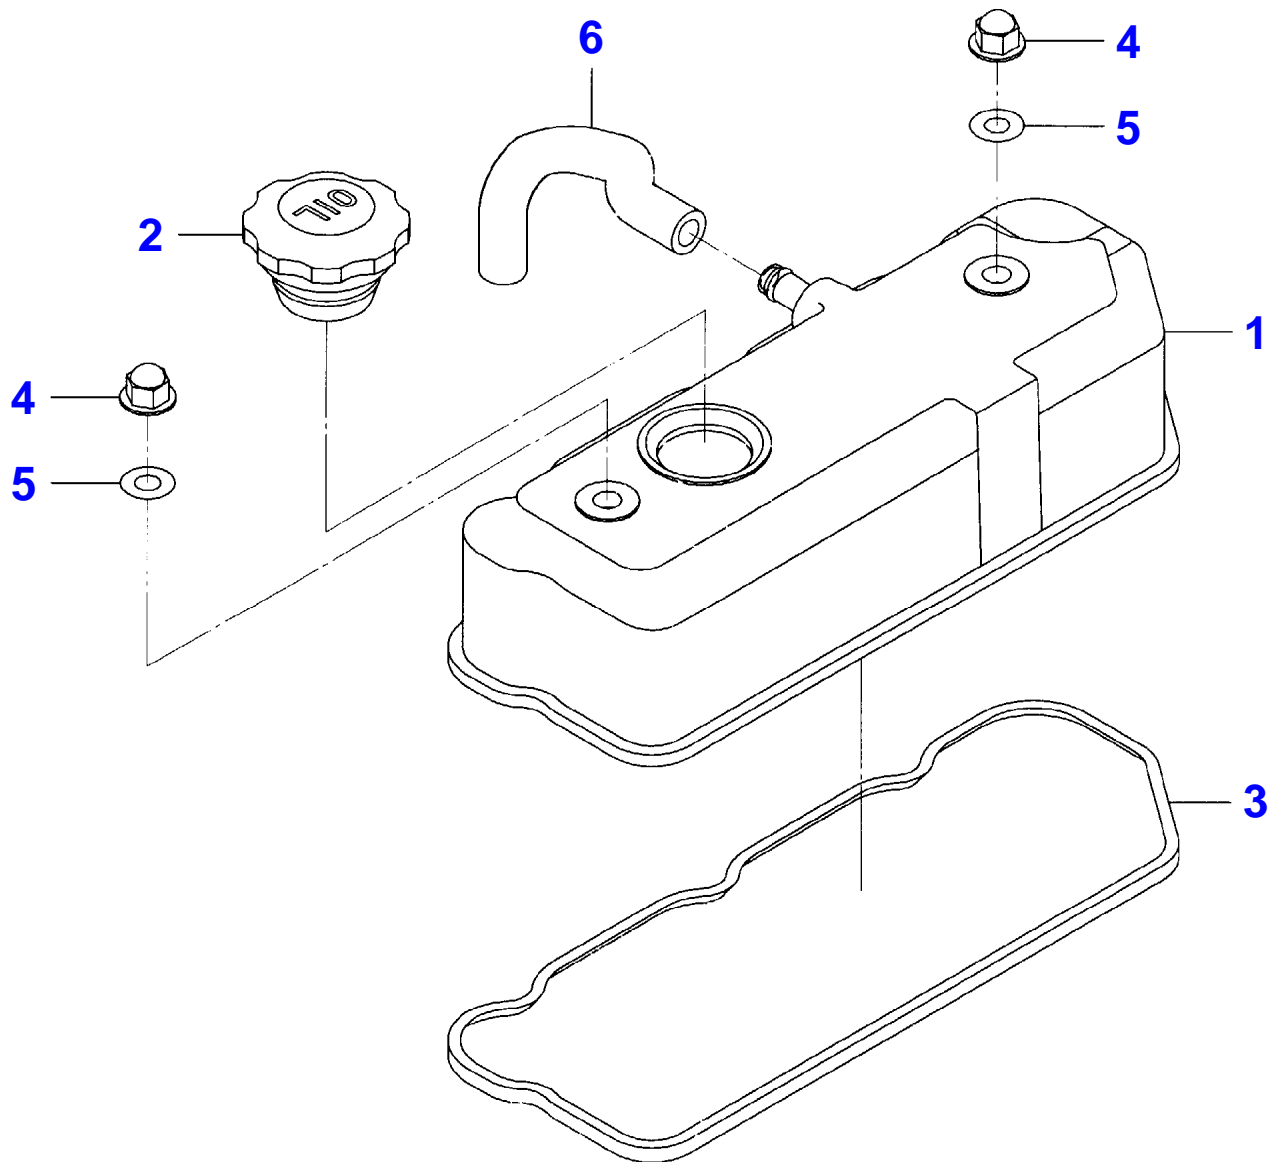

GC2400 / GC2410 / GC2600 / GC2610 COMPACT TRACTORS
FILTER AND BELT GUIDE

GCFILLOC

Item	Part Number	Qty	Description Comments	Technical Specification
1	72201898	1	CARTRIDGE ENGINE	
2	3757472M91	1	ELEMENT AIR CLEANER	
3	4265229M91	1	CHARGE FILTER HYDRAULIC OIL	HYD
4	3608255M1	1	FUEL FILTER ELEMENT	
5	6252466M1	1	BELT ENGINE	

GC2400 / GC2410 / GC2600 / GC2610 COMPACT TRACTORS
CYLINDER HEAD

MFC8613

Item	Part Number	Qty	Description Comments	Technical Specification
1	4266468M93	1	CYLINDER HEAD INCLUDES ITEMS 2-5	
2	3704389M1	2	CUP	
3	3707877M2	5	PIPE PLUG	1/2"
4	3710256M1	6	VALVE OIL SEAL	
5	3711713M1	1	BALL	
6	3710144M2	1	CYLINDER HEAD GASKET	
7	6252529M1	14	BOLT	
8	3607420M1	2	STUD BOLT	M8 X 71 (1.25)

GC2400 / GC2410 / GC2600 / GC2610 COMPACT TRACTORS
CYLINDER HEAD COVER

MFC8614

Item	Part Number	Qty	Description Comments	Technical Specification
1	3608539M92	1	VALVE COVER	
2	3710188M1	1	OIL FILLER CAP	
3	3710151M1	1	SEAL CYLINDER HEAD COVER	
4	3710127M2	2	CAP NUT	M8
5	4267629M1	2	SEAL	
6	3710124M2	1	HOSE	