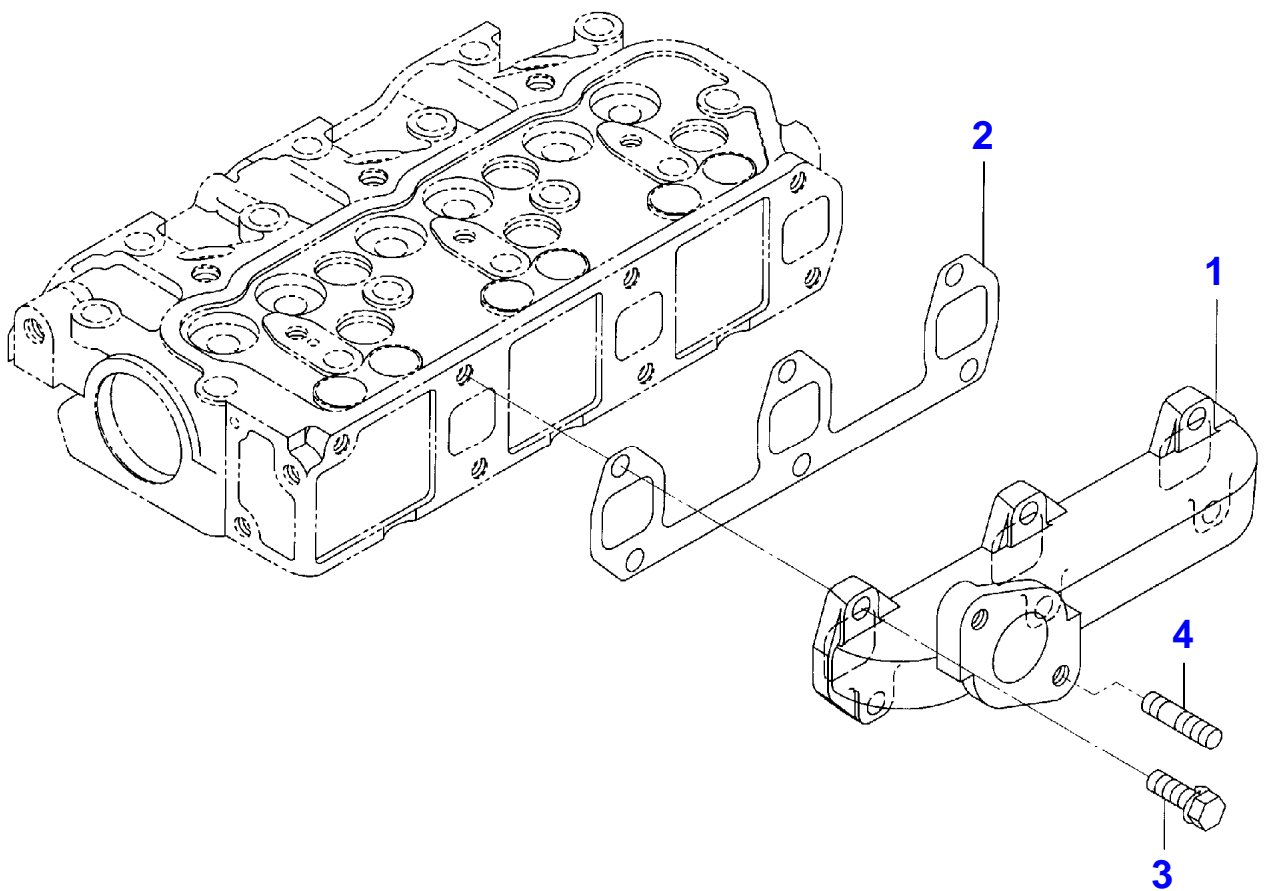

GC2400 / GC2410 / GC2600 / GC2610 COMPACT TRACTORS
CYLINDER HEAD

MFC8613

Item	Part Number	Qty	Description Comments	Technical Specification
1	4266468M93	1	CYLINDER HEAD INCLUDES ITEMS 2-5	
2	3704389M1	2	CUP	
3	3707877M2	5	PIPE PLUG	1/2"
4	3710256M1	6	VALVE OIL SEAL	
5	3711713M1	1	BALL	
6	3710144M2	1	CYLINDER HEAD GASKET	
7	6252529M1	14	BOLT	
8	3607420M1	2	STUD BOLT	M8 X 71 (1.25)

GC2400 / GC2410 / GC2600 / GC2610 COMPACT TRACTORS
CYLINDER HEAD COVER

MFC8614

Item	Part Number	Qty	Description Comments	Technical Specification
1	3608539M92	1	VALVE COVER	
2	3710188M1	1	OIL FILLER CAP	
3	3710151M1	1	SEAL CYLINDER HEAD COVER	
4	3710127M2	2	CAP NUT	M8
5	4267629M1	2	SEAL	
6	3710124M2	1	HOSE	

GC2400 / GC2410 / GC2600 / GC2610 COMPACT TRACTORS
INTAKE MANIFOLD

MFC8615

Item	Part Number	Qty	Description Comments
1	3710307M91	1	INTAKE MANIFOLD
2	3710309M1	1	GASKET INTAKE
3	4267567M1	3	HEXAGON FLANGE HEAD BOLT
4	4267570M1	1	HEXAGON FLANGE HEAD BOLT

GC2400 / GC2410 / GC2600 / GC2610 COMPACT TRACTORS
EXHAUST MANIFOLD

MFC8616

Item	Part Number	Qty	Description Comments	Technical Specification
1	4262617M1	1	EXHAUST MANIFOLD	
2	3710312M1	1	GASKET EXHAUST	
3	3702273M1	6	HEXAGONAL HEAD BOLT	
4	3704353M1	2	STUD BOLT	M8 X 22