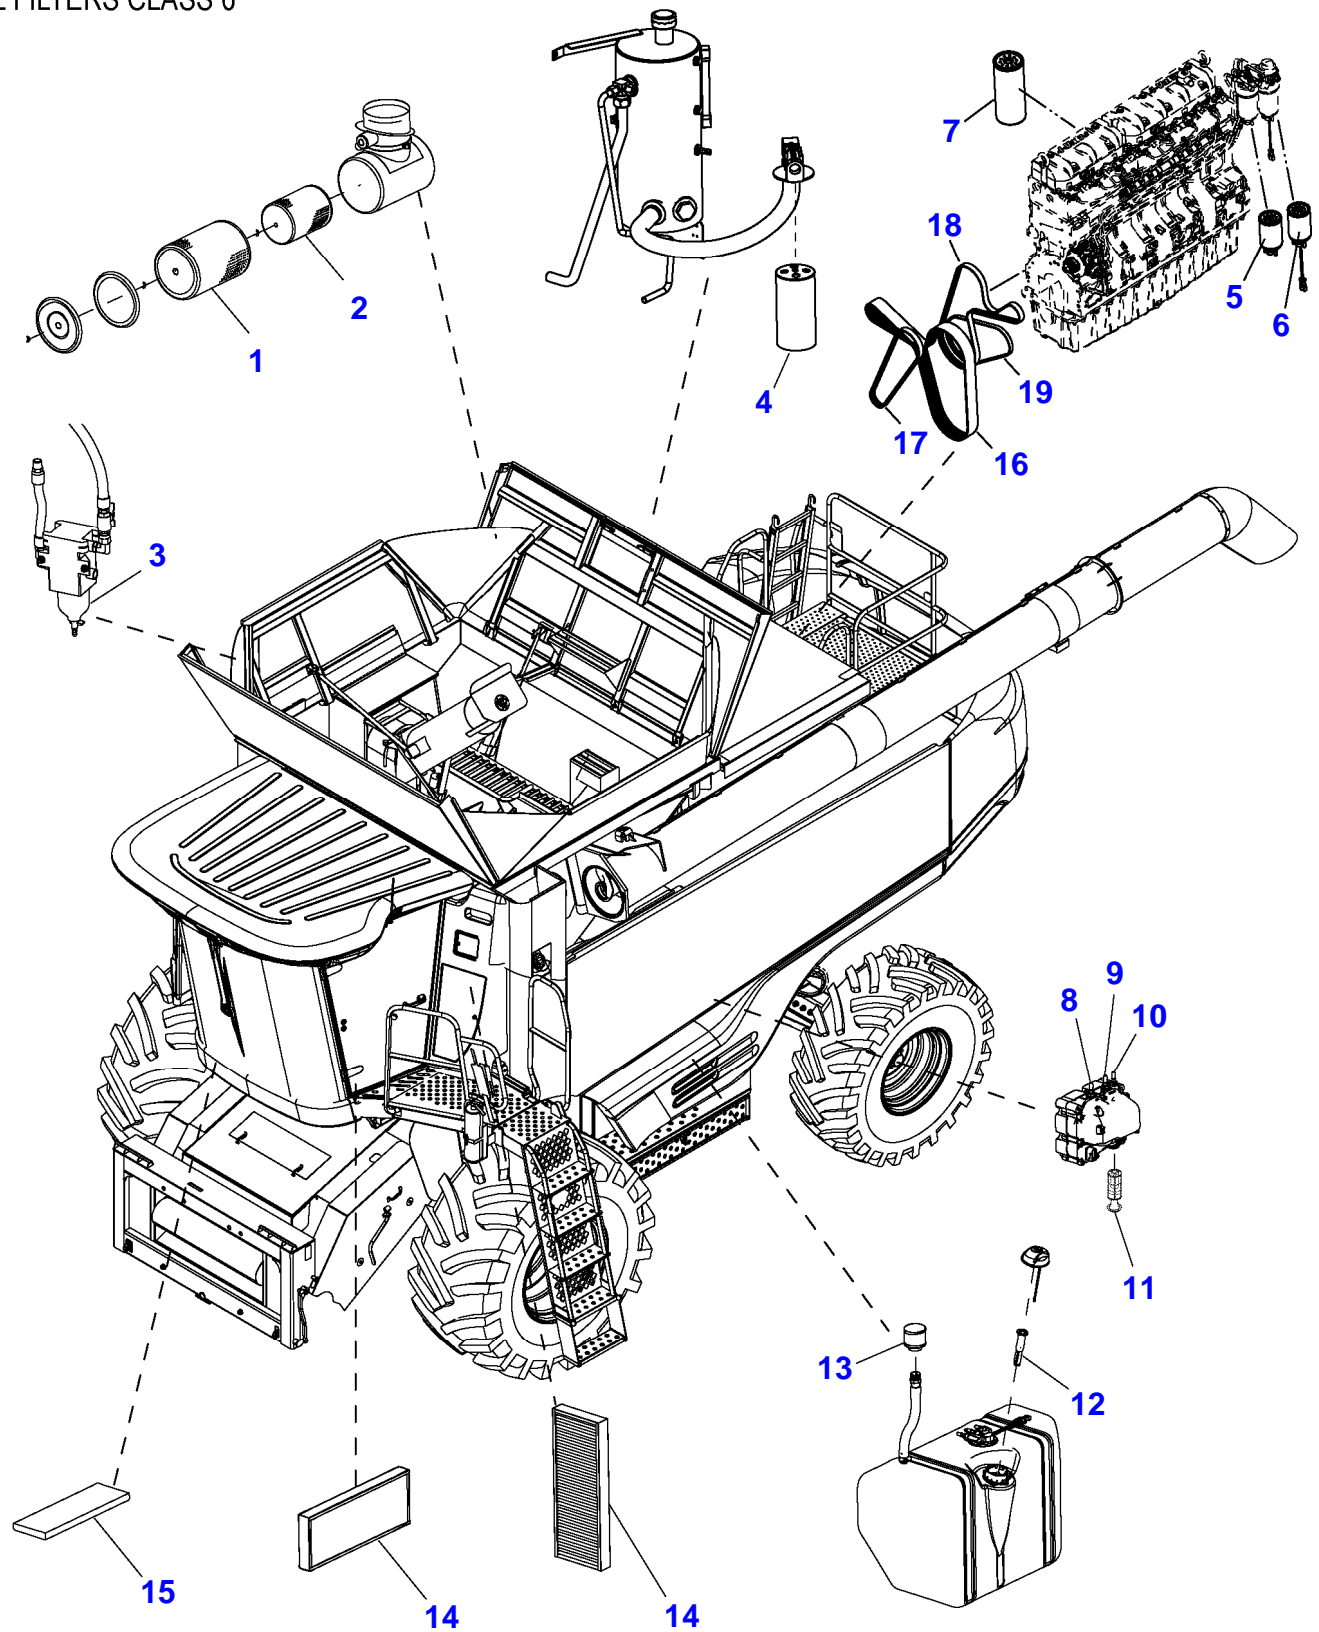

9520 COMBINE (2012-2014) (CHC16101 - EHC16500) (CHC36101 - EHC36500)
FILTER AND BELT GUIDE

AXIAL FILTERS CLASS 6

Item	Part Number	Qty	Description Comments	Technical Specification
1	71368961	1	AIR FILTER ELEMENT PRIMARY AIR FILTER, AIR INTAKE ENGINE	PRIMARY
2	71368962	1	AIR FILTER ELEMENT SECONDARY FILTER, INNER, INTAKE ENGINE	SECONDARY
3	71410649	1	FUEL FILTER ASSEMBLY	
4	104309W91	1	HYDRAULIC FILTER ELEMENT HYDRAULIC FILTER, PRIMARY	
5	71440172	1	MAIN FUEL FILTER	
6	71440173	1	PRE FUEL FILTER	
7	71438575	1	OIL FILTER	
8	V837079428	1	DEF CONNECTOR DEF MODULE FILTER, INLET	
9	V837079429	1	DEF CONNECTOR DEF MODULE FILTER, OUTLET	
10	V837079430	1	DEF CONNECTOR DEF MODULE FILTER, BACKFLOW	
11	V837079423	1	ADBLUE FILTER DEF MODULE FILTER	
12	71443169	1	DEF FILLER NECK FILTER	
13	71459954	1	BREATHER FILTER BREATHER FILTER, DEF TANK	
14	71393893	2	AIR FILTER ELEMENT PRIMARY AIR FILTER, CAB	
15	71391153	1	AIR FILTER ELEMENT AIR FILTER, HVAC	
16	71444986	1	SERPENTINE BELT ALTERNATOR	
17	71438552	1	SERPENTINE BELT ASPIRATOR FAN	1038.6MM
18	71457301	1	SERPENTINE BELT AIR CONDITIONER COMPRESSOR	1629.3MM
19	V685040894	1	MULTI-RIBBED BELT WATER PUMP