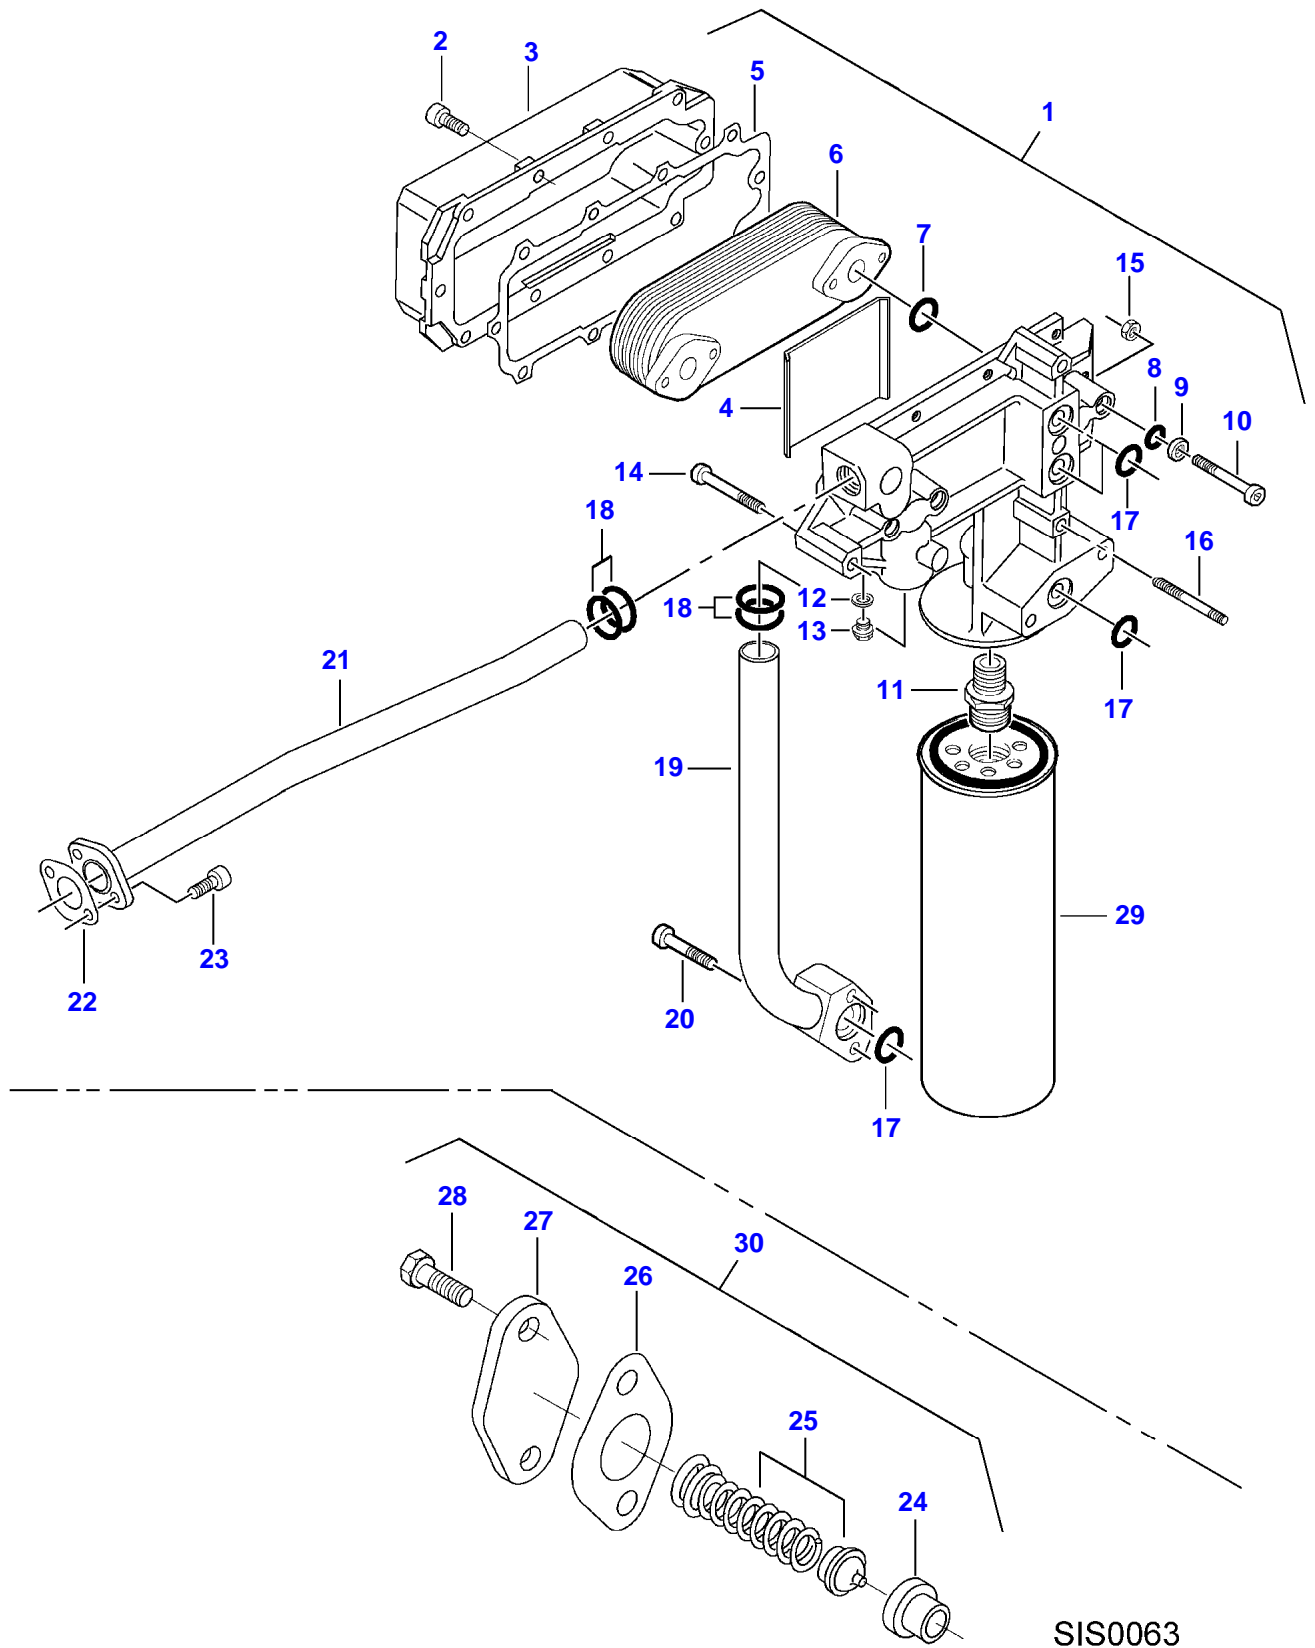

9520 COMBINE (2012-2014) (CHC16101 - EHC16500) (CHC36101 - EHC36500)
OIL COOLER AND FILTER

SIS0063

Item	Part Number	Qty	Description Comments
1	V836855522	1	OIL COOLER
2	V581804620	10	HEX SOCKET SCREW [A]
3	V836855519	1	HOUSING [A]
4	V836855521	1	GUIDE [A]
5	V836855520	1	GASKET [A][C]
6	V836855484	1	TUBING [A]
7	V614602030	2	O-RING [A]
8	V614600724	4	O-RING [A]
9	V836855517	4	WASHER [A]
10	V581804690	4	HEX SOCKET SCREW [A]
11	V836338512	1	UNION [A]
12	V615881216	1	SEALING WASHER [A]
13	V640305012	1	PLUG [A]
14	V581804690	4	HEX SOCKET SCREW
15	V504800800	1	HEX NUT
16	V546801490	1	STUD BOLT
17	V614602030	4	O-RING
18	V614602430	4	O-RING
19	V836855523	1	OIL PIPE
20	V581804650	2	HEX SOCKET SCREW
21	V836855639	1	WATER PIPE
22	V836322190	1	GASKET
23	V581804600	2	HEX SOCKET SCREW
24	V836659521	1	VALVE SEAT [B]
25	V836667650	1	SPRING ASSEMBLY [B]
26	V836322190	1	GASKET [B]
27	V836659524	1	COVER [B]
28	V528801380	2	HEX CAP SCREW [B]
29	V836379588	1	OIL FILTER
30	V836662130	1	REGULATING VALVE
			[A] INCLUDED IN ITEM 1
			[B] INCLUDED IN ITEM 30
			[C] SEE "ENGINE OVERHAUL KITS"