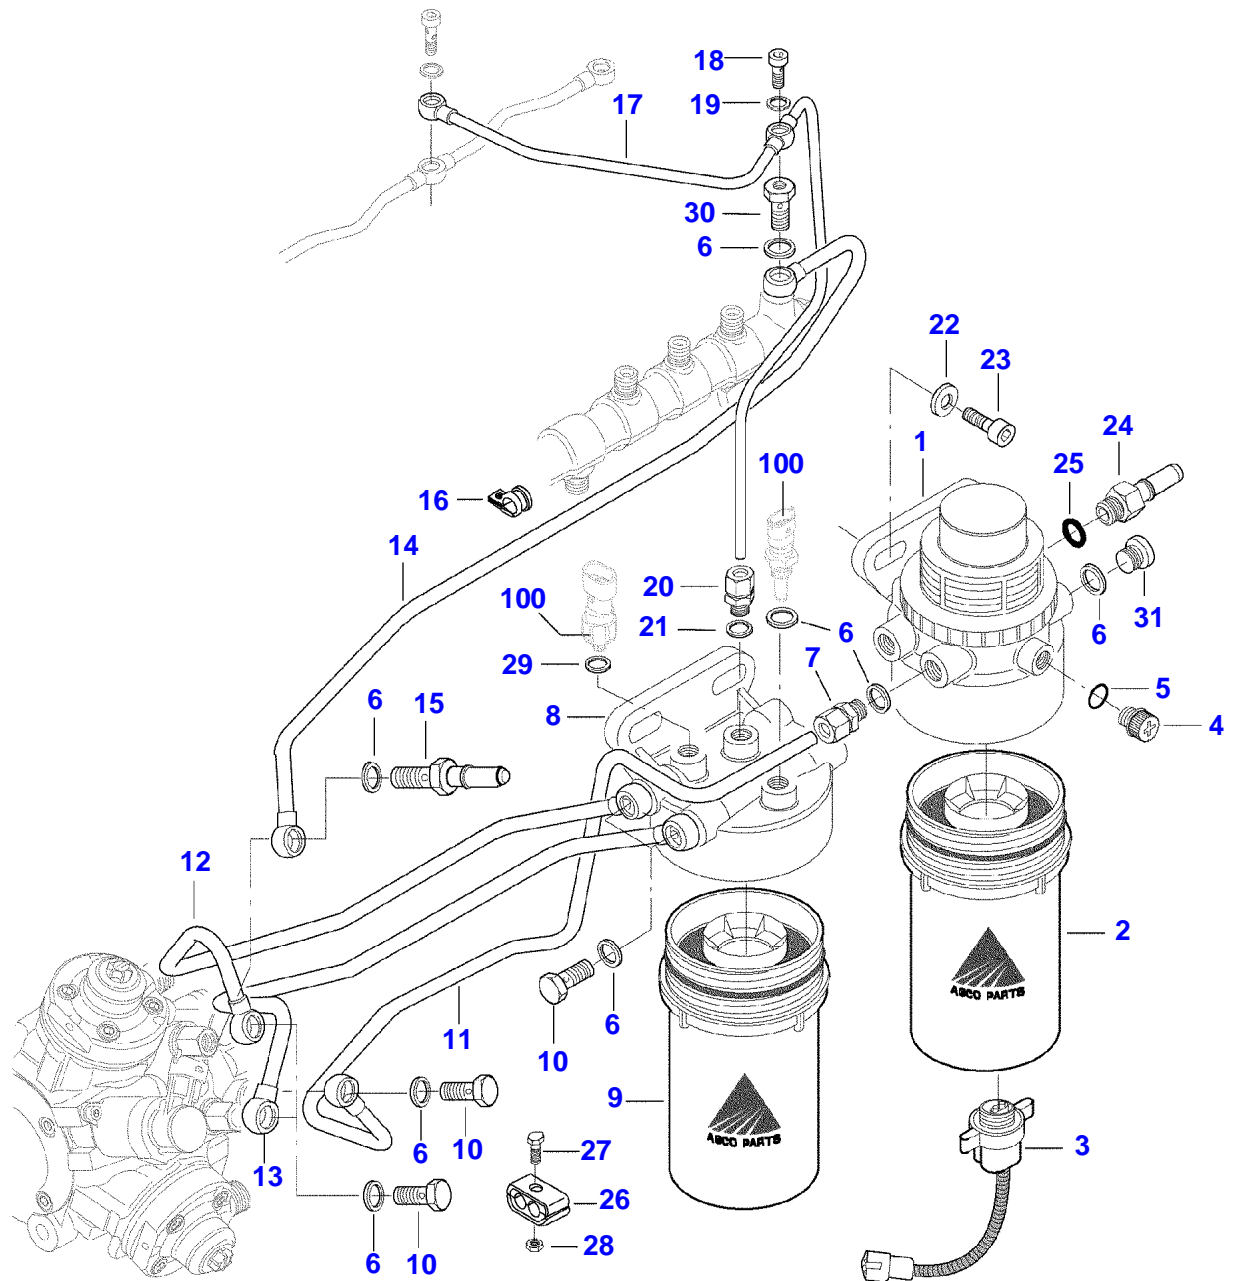

9520 COMBINE (2012-2014) (CHC16101 - EHC16500) (CHC36101 - EHC36500)
FUEL LINES AND FILTERS

SIS0132

Item	Part Number	Qty	Description Comments
1	V837073963	1	PREFILTER
2	V837079555	1	FUEL FILTER [A]
3	V837074054	1	FUEL FILTER WATER ALARM [A]
4	V837079695	1	SEALING WASHER
4	V837079627	1	BLEED SCREW [A]
5	V837079628	11	O-RING [A]
6	V615881420	7	SEALING WASHER
7	V641086010	1	STRAIGHT FITTING
8	V837073857	1	MAIN FILTER
9	V837079556	1	FUEL FILTER [B]
10	V640435010	5	BANJO BOLT
11	V837073933	1	FUEL PIPE
12	V837073936	1	FUEL PIPE
13	V837073938	1	FUEL PIPE
14	V837073965	1	FUEL PIPE
15	V837074191	1	QUICK COUPLER
16	V602060610	1	HOSE CLIP
17	V837073967	1	FUEL PIPE
18	V837073117	1	BANJO BOLT
19	V615870812	2	SEALING WASHER
20	V837074146	1	STRAIGHT FITTING
21	V615881216	1	SEALING WASHER
22	V500151050	4	WASHER
23	V581705030	4	HEX SOCKET SCREW
24	V837074076	1	QUICK COUPLER
25	V614601125	1	O-RING [C]
26	V602098110	2	HOSE CLIP
27	V528801102	2	HEX CAP SCREW
28	V510600602	2	NUT
29	V615871016	1	SEALING WASHER
30	V836007420	1	BANJO BOLT
31	V640325014	2	PLUG

100

SEE PAGE 01-0018

[A] INCLUDED IN ITEM 1

[B] INCLUDED IN ITEM 8

[C] INCLUDED IN ITEM 24