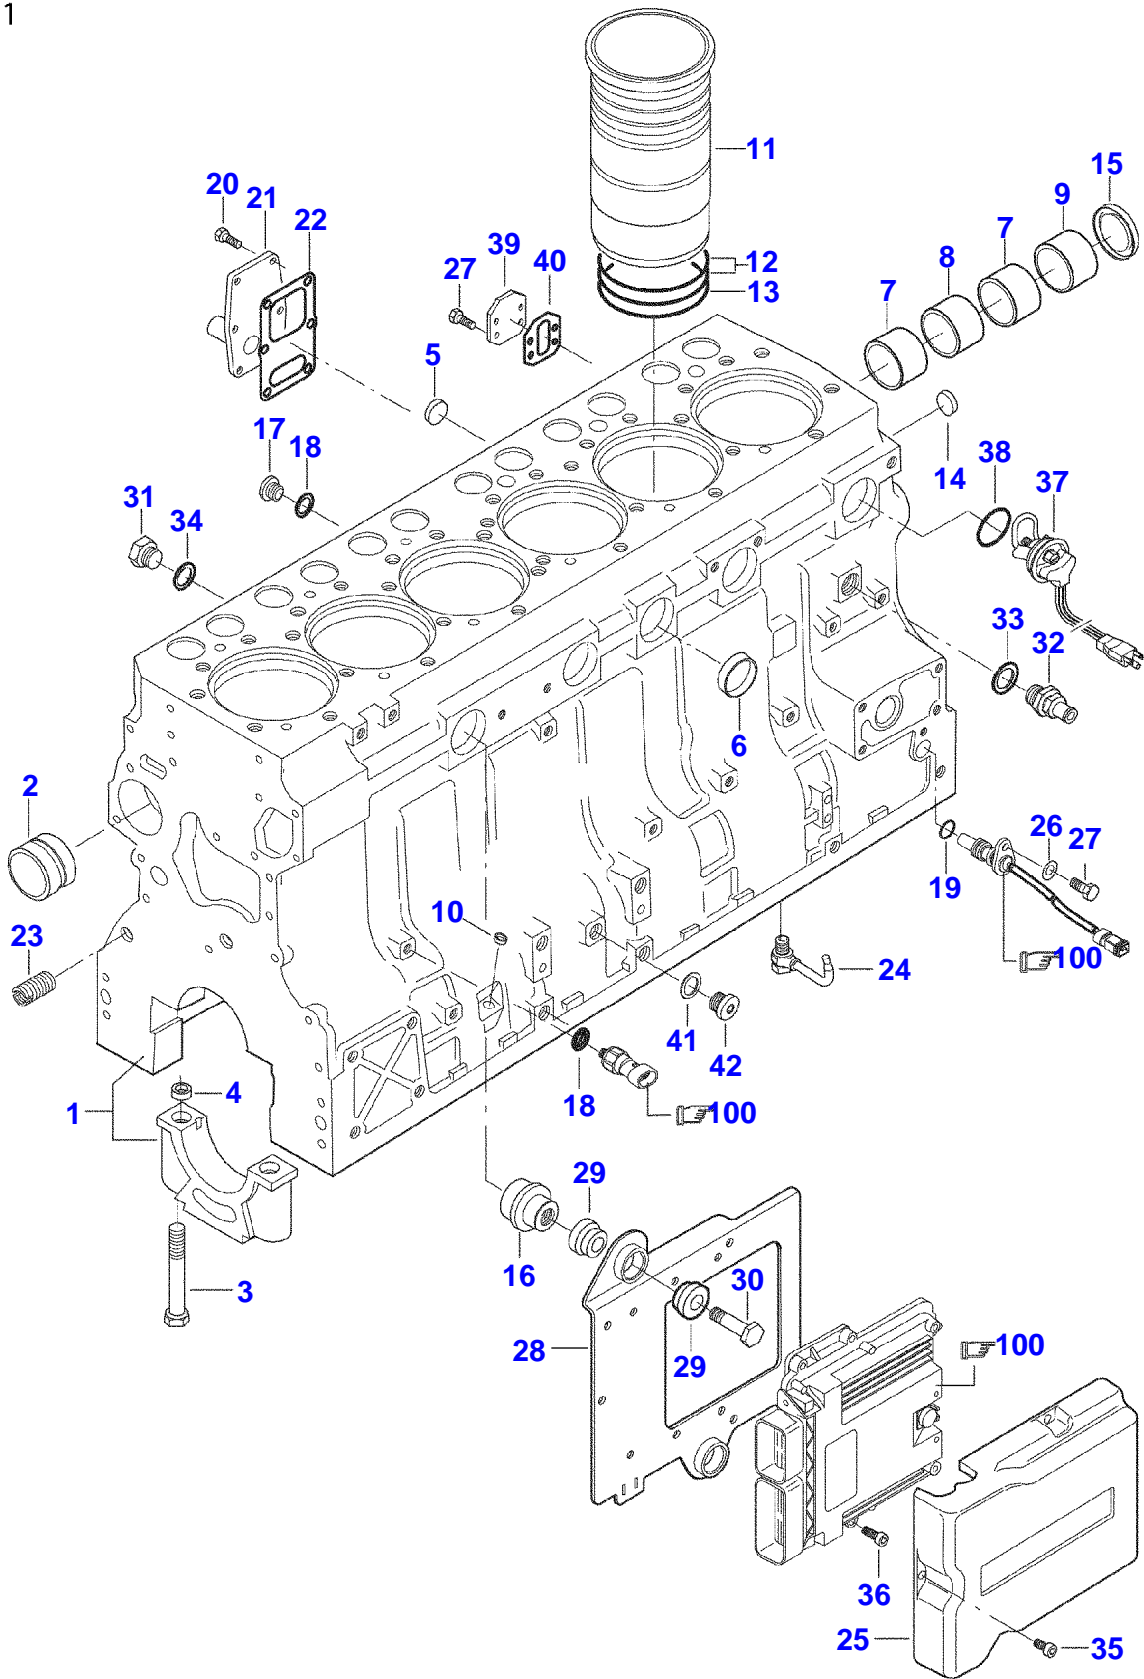

Item	Part Number	Qty	Description Comments	Technical Specification
33	70917378	1	FLAT WASHER	3/8"
33	339376X1	1	LOCK WASHER	M10 STEEL ZN
33	3009693X1	1	HEX NUT	M10 (1.5) CL8
34	3009495X1	1	HEX CAP SCREW	M10 X 40 (1.5) CL8.8 ZN
34	339376X1	1	LOCK WASHER	M10 STEEL ZN
34	3009693X1	1	HEX NUT	M10 (1.5) CL8
35	72160927	1	SPLIT SLEEVE	
35	3009495X1	1	HEX CAP SCREW	M10 X 40 (1.5) CL8.8 ZN
35	339376X1	1	LOCK WASHER	M10 STEEL ZN
35	3009693X1	1	HEX NUT	M10 (1.5) CL8
36	71409569	1	ELBOW FITTING	90 DEG, 2-1/4"

100

SEE PAGE 01-0018

[A] INCLUDED IN ITEM 1

[B] INCLUDED IN ITEM 8

[C] INCLUDED IN ITEM 24

9520 COMBINE (2012-2014) (CHC16101 - EHC16500) (CHC36101 - EHC36500)
CYLINDER BLOCK

SIS0121

CYLINDER BLOCK

Item	Part Number	Qty	Description Comments
1	V836873095	1	CYLINDER BLOCK
2	V836866069	1	CAMSHAFT BEARING BUSH [A]
3	V835329030	14	HEX CAP SCREW [A]
4	V836214478	24	GUIDE SLEEVE [A]
5	V640016018	1	PLUG [A]
6	V640016040	5	PLUG [A]
7	V836852460	2	CAMSHAFT BEARING BUSH [A]
8	V836852459	1	CAMSHAFT BEARING BUSH [A]
9	V836852461	1	CAMSHAFT BEARING BUSH [A]
10	V640016012	1	PLUG
11	V836867048	6	LINER
	V836867050	-	LINER
12	V836855446	12	CYLINDER LINER O-RING
13	V836855447	6	CYLINDER LINER O-RING
14	V640016016	4	PLUG
15	V836852744	1	PLUG
16	V837069057	1	PLUG
17	V640325110	5	PLUG
18	V615571014	5	SEALING WASHER
19	V614601524	1	O-RING
20	V528801380	5	HEX CAP SCREW
21	V837074414	1	COVER
22	V836322852	1	GASKET
23	V836859153	1	THREADED BUSH
24	V837074224	6	PISTON COOLING JET
25	V837073901	1	COVER
26	V500050840	1	FLAT WASHER
27	V528801362	5	HEX CAP SCREW
28	V837073900	1	ECU BRACKET
29	V837074327	6	RUBBER BUSH
30	V837069056	3	SCREW
31	V836119079	1	PLUG
32	V836664377	1	COCK
33	V615881824	1	SEALING WASHER
34	V615881620	1	SEALING WASHER
35	V581804182	5	HEX SOCKET SCREW
36	V581804202	4	HEX SOCKET SCREW
37	V836840934	1	ENGINE BLOCK HEATER
38	V836840998	1	O-RING [B]
39	V836866957	1	COVER
40	V836866958	1	GASKET
41	V615881420	1	SEALING WASHER
42	V640325014	1	PLUG