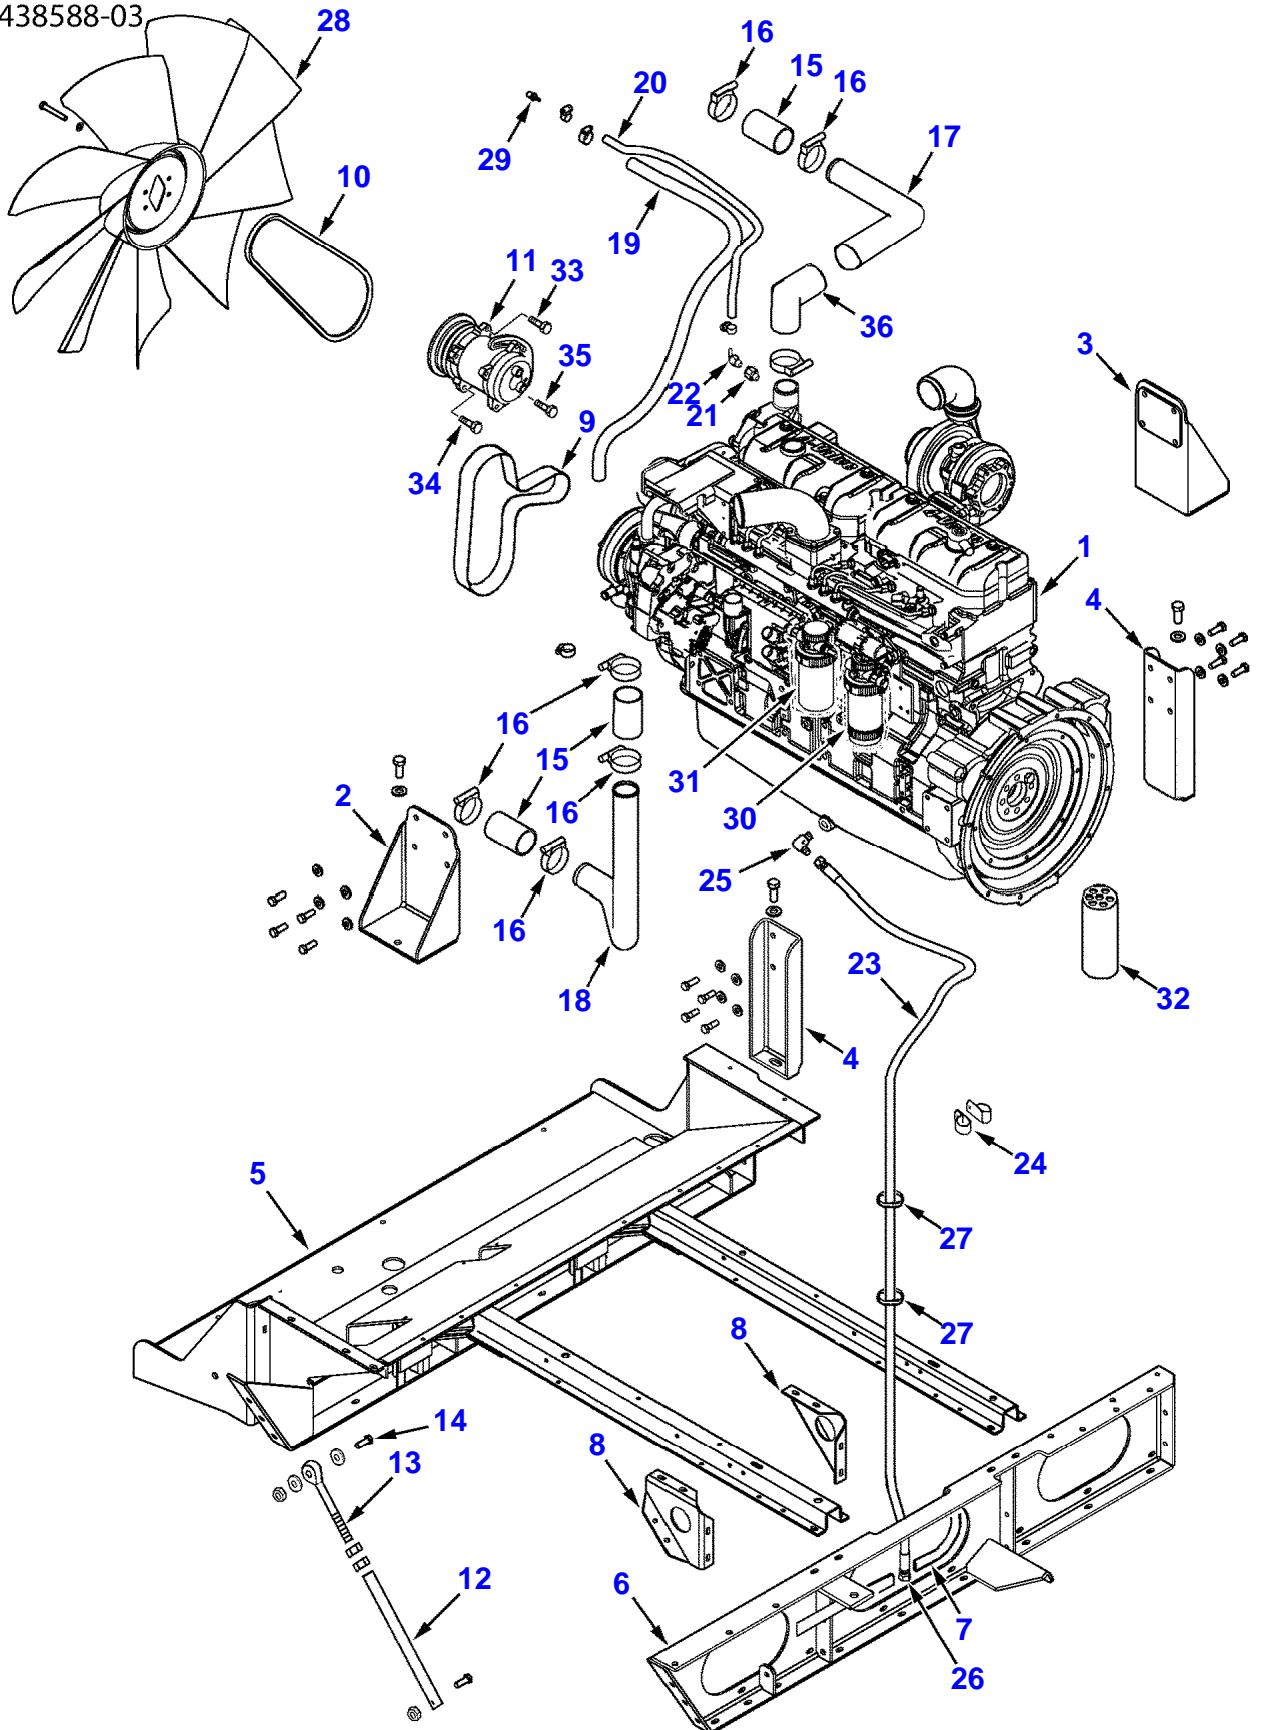

9520 COMBINE (2012-2014) (CHC16101 - EHC16500) (CHC36101 - EHC36500)
ENGINE AND MOUNTING

71438588-03

Item	Part Number	Qty	Description Comments	Technical Specification
1	V835276751	1	ENGINE TIER 2 EMISSIONS	84 WI
	V835276522	1	ENGINE TIER 4 EMISSIONS	84 AWI
	V865279493X	1	SHORT BLOCK ENGINE	84 AWI
	V865279494V	1	LONG BLOCK ENGINE	84 AWI
2	71409064	1	MOUNTING BRACKET, RIGHT HAND	
3	71409065	1	MOUNTING BRACKET, RIGHT HAND	
	70924744	2	HEXAGONAL HEAD BOLT	5/8"-11 X 1-1/2", GR4
	Y705582	2	FLAT WASHER	5/8"
	3009220X1	6	HEXAGON FLANGE HEAD BOLT	M12 X 1.75 X 30MM, CL10.9, ZN
4	71405966	2	ENGINE MOUNT BRACKET, LEFT HAND	
	70924744	2	HEXAGONAL HEAD BOLT	5/8"-11 X 1-1/2", GR4
	Y705582	2	FLAT WASHER	5/8"
	3009220X1	8	HEXAGON FLANGE HEAD BOLT	M12 X 1.75 X 30MM, CL10.9, ZN
5	71420830	1	ENGINE SUBFRAME	
	3012167X1	8	HEXAGON FLANGE HEAD BOLT	M10 X 1.5 X 30MM, CL8.8-ZN
	5000004X1	8	HEX FLANGE LOCKNUT	M10 (1.5) CL10
6	71420150	1	ENGINE SUBFRAME, LEFT HAND	
	3012167X1	16	HEXAGON FLANGE HEAD BOLT	M10 X 1.5 X 30MM, CL8.8-ZN
	5000004X1	16	HEX FLANGE LOCKNUT	M10 (1.5) CL10
7	700718444	1	PUSH ON TRIM	233MM
8	102302M1	2	ENGINE RAIL GUSSET	
	3012167X1	4	HEXAGON FLANGE HEAD BOLT	M10 X 1.5 X 30MM, CL8.8-ZN
	5000004X1	4	HEX FLANGE LOCKNUT	M10 (1.5) CL10
9	71457301	1	SERPENTINE BELT	1629.3MM
10	71444986	1	SERPENTINE BELT	
11	71443175	1	AIR CONDITIONING COMPRESSOR	R134A
	71443174	1	COMPRESSOR CLUTCH	
12	71410008	2	TUBE BRACE	
	70922664	2	HEXAGONAL HEAD BOLT	5/8"-11 X 2", GR5
	70923353	2	HEX LOCKNUT	5/8"-11, GRA
13	71343344	2	EYE BOLT	3/4"-10 X 6"
	70913160	4	HEX NUT	3/4"-10, GR5
14	70925872	2	HEXAGONAL HEAD BOLT	3/4"-10 X 2-1/4", GR5
	70918269	4	FLAT WASHER	3/4"
	70919332	2	LOCK WASHER	3/4"
	70913160	6	HEX NUT	3/4"-10, GR5
15	71367037	3	CONNECTOR SLEEVE	2-1/4" ID X 4"
16	71366540	8	CONSTANT TORQUE CLAMP	3.110" OD TO 2.245" OD
17	71434187	1	WATER TUBE	
18	71438595	1	RADIATOR TUBE	
19	71408686	1	HOSE	3/4 ID
	70921911	2	HOSE CLAMP	.69"-1.25" DIA
	70926912	1	HOSE FITTING	3/4"
20	71408687	1	HOSE	3/16 ID
	70929402	2	HOSE CLAMP	1/4" X 5/8"
21	700716238	1	ADAPTER FITTING	1/8" F NPTF X M10 X 1 M ORB
	700716061	1	O-RING	8.10 OD X 1.6MM
22	71406629	1	ELBOW FITTING	90 DEG, 0.125FNPT X 3/16 BARB
23	71427167	1	HYDRAULIC HOSE	5/8" ID X 3051MM
24	70937677	4	J-CLIP	1" ID X 10.31MM HOLE
	70937684	4	J-CLIP	1-1/4" ID X .406" HOLE
	3012166X1	3	HEXAGON FLANGE HEAD BOLT	M10 X 25 (1.5) ISO CL8.8 ZN
	5000004X1	3	HEX FLANGE LOCKNUT	M10 (1.5) CL10
25	3019418X91	1	ELBOW FITTING	7/8"-14 MJIC X M22 X 1.5 M ORB
	3019398X1	1	O RING	19.3X2.2-DIDC 90-ZN
26	70924290	1	HEX HEAD PLUG	7/8"-14
27	3619622M1	2	CABLE TIE	7.6 X 390MM, PLASTIC
28	71396789	1	FAN	
	3009213X1	6	HEXAGON FLANGE HEAD BOLT	M10 X 1.5 X 60MM, CL10.9-ZN
	Y705533	6	FLAT WASHER	3/8"
29	71406628	1	COUPLER	0.25FNPT X 3/16 BARB
30	NS	1	NON-SERVICEABLE PART SEE PAGE 01-0017	
31	NS	1	NON-SERVICEABLE PART SEE PAGE 01-0017	
32	NS	1	NON-SERVICEABLE PART SEE PAGE 01-0012	
33	3009495X1	1	HEX CAP SCREW	M10 X 40 (1.5) CL8.8 ZN