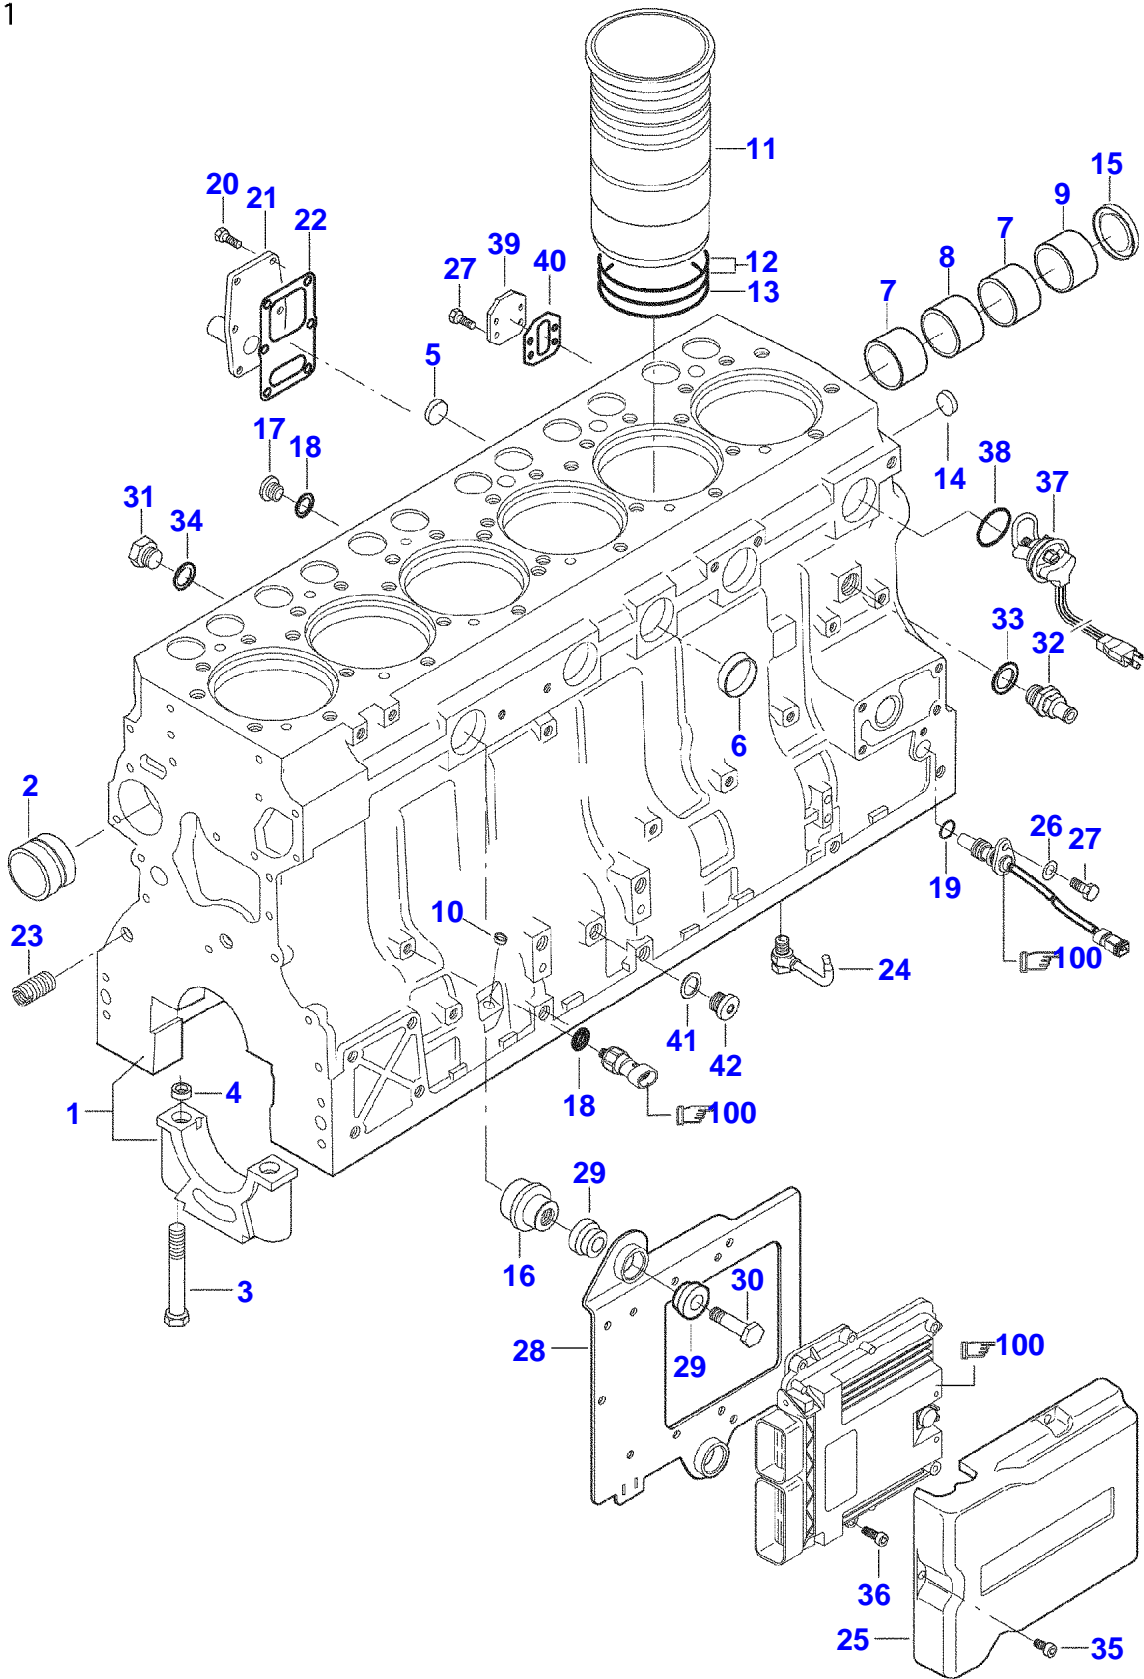

Item	Part Number	Qty	Description Comments	Technical Specification
34	3009495X1	1	HEX CAP SCREW	M10 X 40 (1.5) CL8.8 ZN
34	339376X1	1	LOCK WASHER	M10 STEEL ZN
34	3009693X1	1	HEX NUT	M10 (1.5) CL8
35	72160927	1	SPLIT SLEEVE	
35	3009495X1	1	HEX CAP SCREW	M10 X 40 (1.5) CL8.8 ZN
35	339376X1	1	LOCK WASHER	M10 STEEL ZN
35	3009693X1	1	HEX NUT	M10 (1.5) CL8
36	71409569	1	ELBOW FITTING	90 DEG, 2-1/4"

100

SEE PAGE 01-0018

[A] INCLUDED IN ITEM 1

[B] INCLUDED IN ITEM 8

[C] INCLUDED IN ITEM 24

9530 COMBINE (2012-2014) (CHC26101 - EHC26500)
CYLINDER BLOCK

SIS0121

Item	Part Number	Qty	Description Comments
1	V836873095	1	CYLINDER BLOCK
2	V836866069	1	CAMSHAFT BEARING BUSH [A]
3	V835329030	14	HEX CAP SCREW [A]
4	V836214478	24	GUIDE SLEEVE [A]
5	V640016018	1	PLUG [A]
6	V640016040	5	PLUG [A]
7	V836852460	2	CAMSHAFT BEARING BUSH [A]
8	V836852459	1	CAMSHAFT BEARING BUSH [A]
9	V836852461	1	CAMSHAFT BEARING BUSH [A]
10	V640016012	1	PLUG
11	V836867048	6	LINER
	V836867050	-	LINER
12	V836855446	12	CYLINDER LINER O-RING
13	V836855447	6	CYLINDER LINER O-RING
14	V640016016	4	PLUG
15	V836852744	1	PLUG
16	V837069057	1	PLUG
17	V640325110	5	PLUG
18	V615571014	5	SEALING WASHER
19	V614601524	1	O-RING
20	V528801380	5	HEX CAP SCREW
21	V837074414	1	COVER
22	V836322852	1	GASKET
23	V836859153	1	THREADED BUSH
24	V837074224	6	PISTON COOLING JET
25	V837073901	1	COVER
26	V500050840	1	FLAT WASHER
27	V528801362	5	HEX CAP SCREW
28	V837073900	1	ECU BRACKET
29	V837074327	6	RUBBER BUSH
30	V837069056	3	SCREW
31	V836119079	1	PLUG
32	V836664377	1	COCK
33	V615881824	1	SEALING WASHER
34	V615881620	1	SEALING WASHER
35	V581804182	5	HEX SOCKET SCREW
36	V581804202	4	HEX SOCKET SCREW
37	V836840934	1	ENGINE BLOCK HEATER
38	V836840998	1	O-RING [B]
39	V836866957	1	COVER
40	V836866958	1	GASKET
41	V615881420	1	SEALING WASHER
42	V640325014	1	PLUG