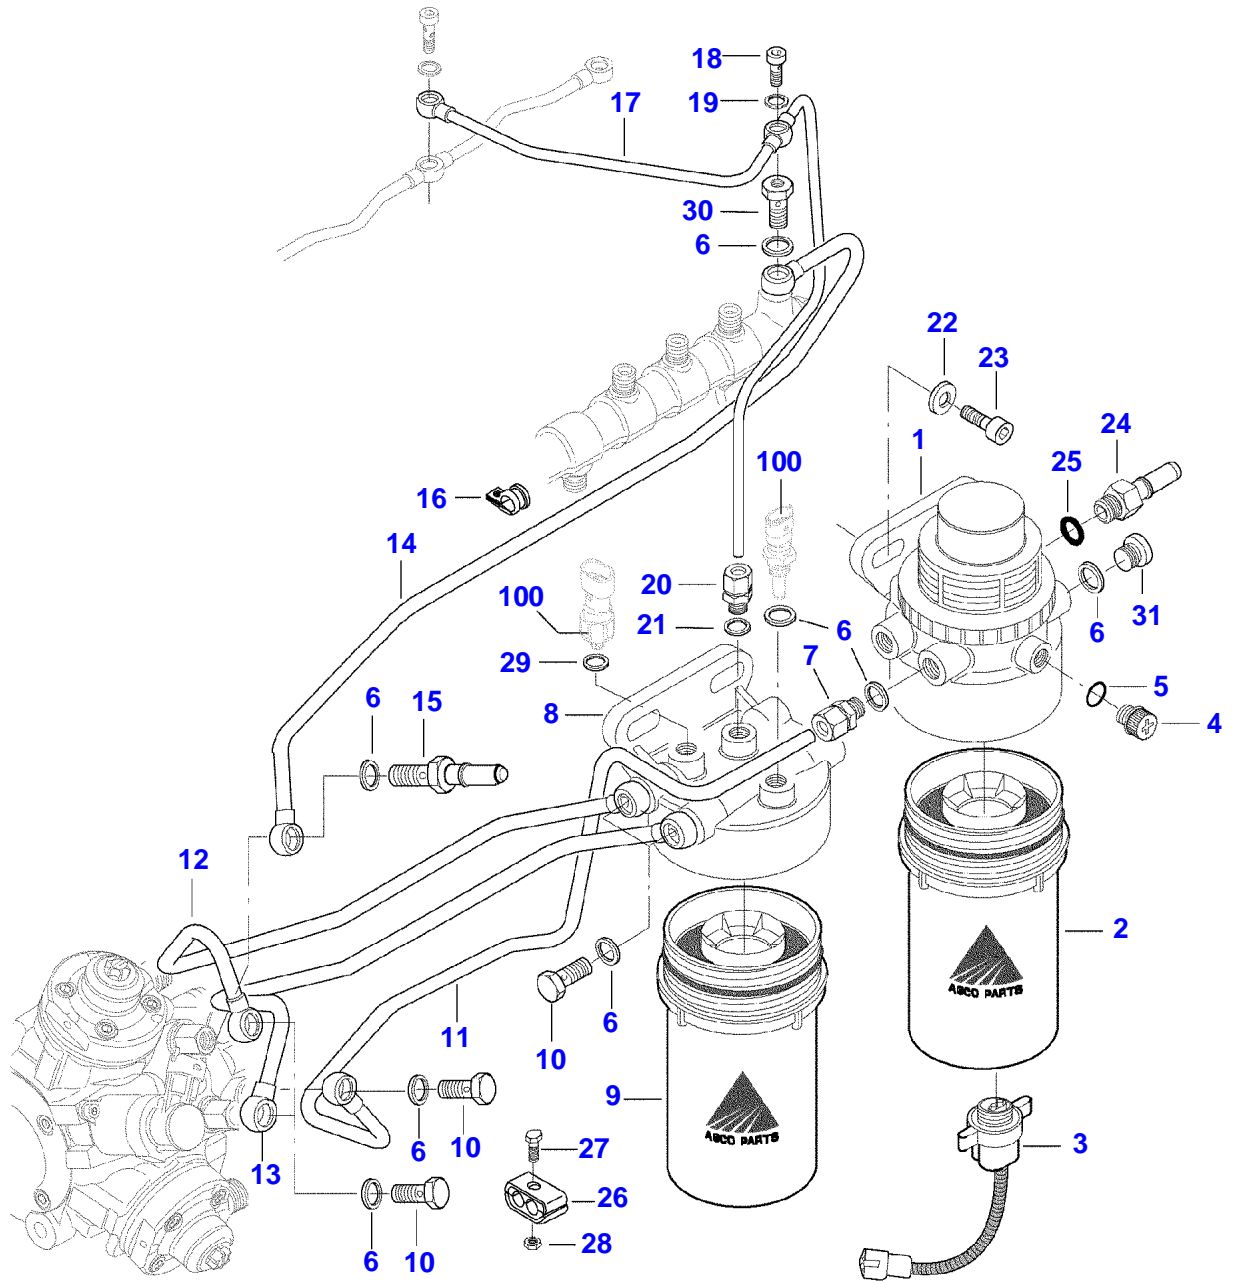

9530 COMBINE (2012-2014) (CHC26101 - EHC26500)
FUEL LINES AND FILTERS

SIS0132

Item	Part Number	Qty	Description Comments
1	V837073963	1	PREFILTER
2	V837079555	1	FUEL FILTER [A]
3	V837074054	1	FUEL FILTER WATER ALARM [A]
4	V837079695	1	SEALING WASHER
4	V837079627	1	BLEED SCREW [A]
5	V837079628	11	O-RING [A]
6	V615881420	7	SEALING WASHER
7	V641086010	1	STRAIGHT FITTING
8	V837073857	1	MAIN FILTER
9	V837079556	1	FUEL FILTER [B]
10	V640435010	5	BANJO BOLT
11	V837073933	1	FUEL PIPE
12	V837073936	1	FUEL PIPE
13	V837073938	1	FUEL PIPE
14	V837073965	1	FUEL PIPE
15	V837074191	1	QUICK COUPLER
16	V602060610	1	HOSE CLIP
17	V837073967	1	FUEL PIPE
18	V837073117	1	BANJO BOLT
19	V615870812	2	SEALING WASHER
20	V837074146	1	STRAIGHT FITTING
21	V615881216	1	SEALING WASHER
22	V500151050	4	WASHER
23	V581705030	4	HEX SOCKET SCREW
24	V837074076	1	QUICK COUPLER
25	V614601125	1	O-RING [C]
26	V602098110	2	HOSE CLIP
27	V528801102	2	HEX CAP SCREW
28	V510600602	2	NUT
29	V615871016	1	SEALING WASHER
30	V836007420	1	BANJO BOLT
31	V640325014	2	PLUG

100

SEE PAGE 01-0018

[A] INCLUDED IN ITEM 1

[B] INCLUDED IN ITEM 8

[C] INCLUDED IN ITEM 24