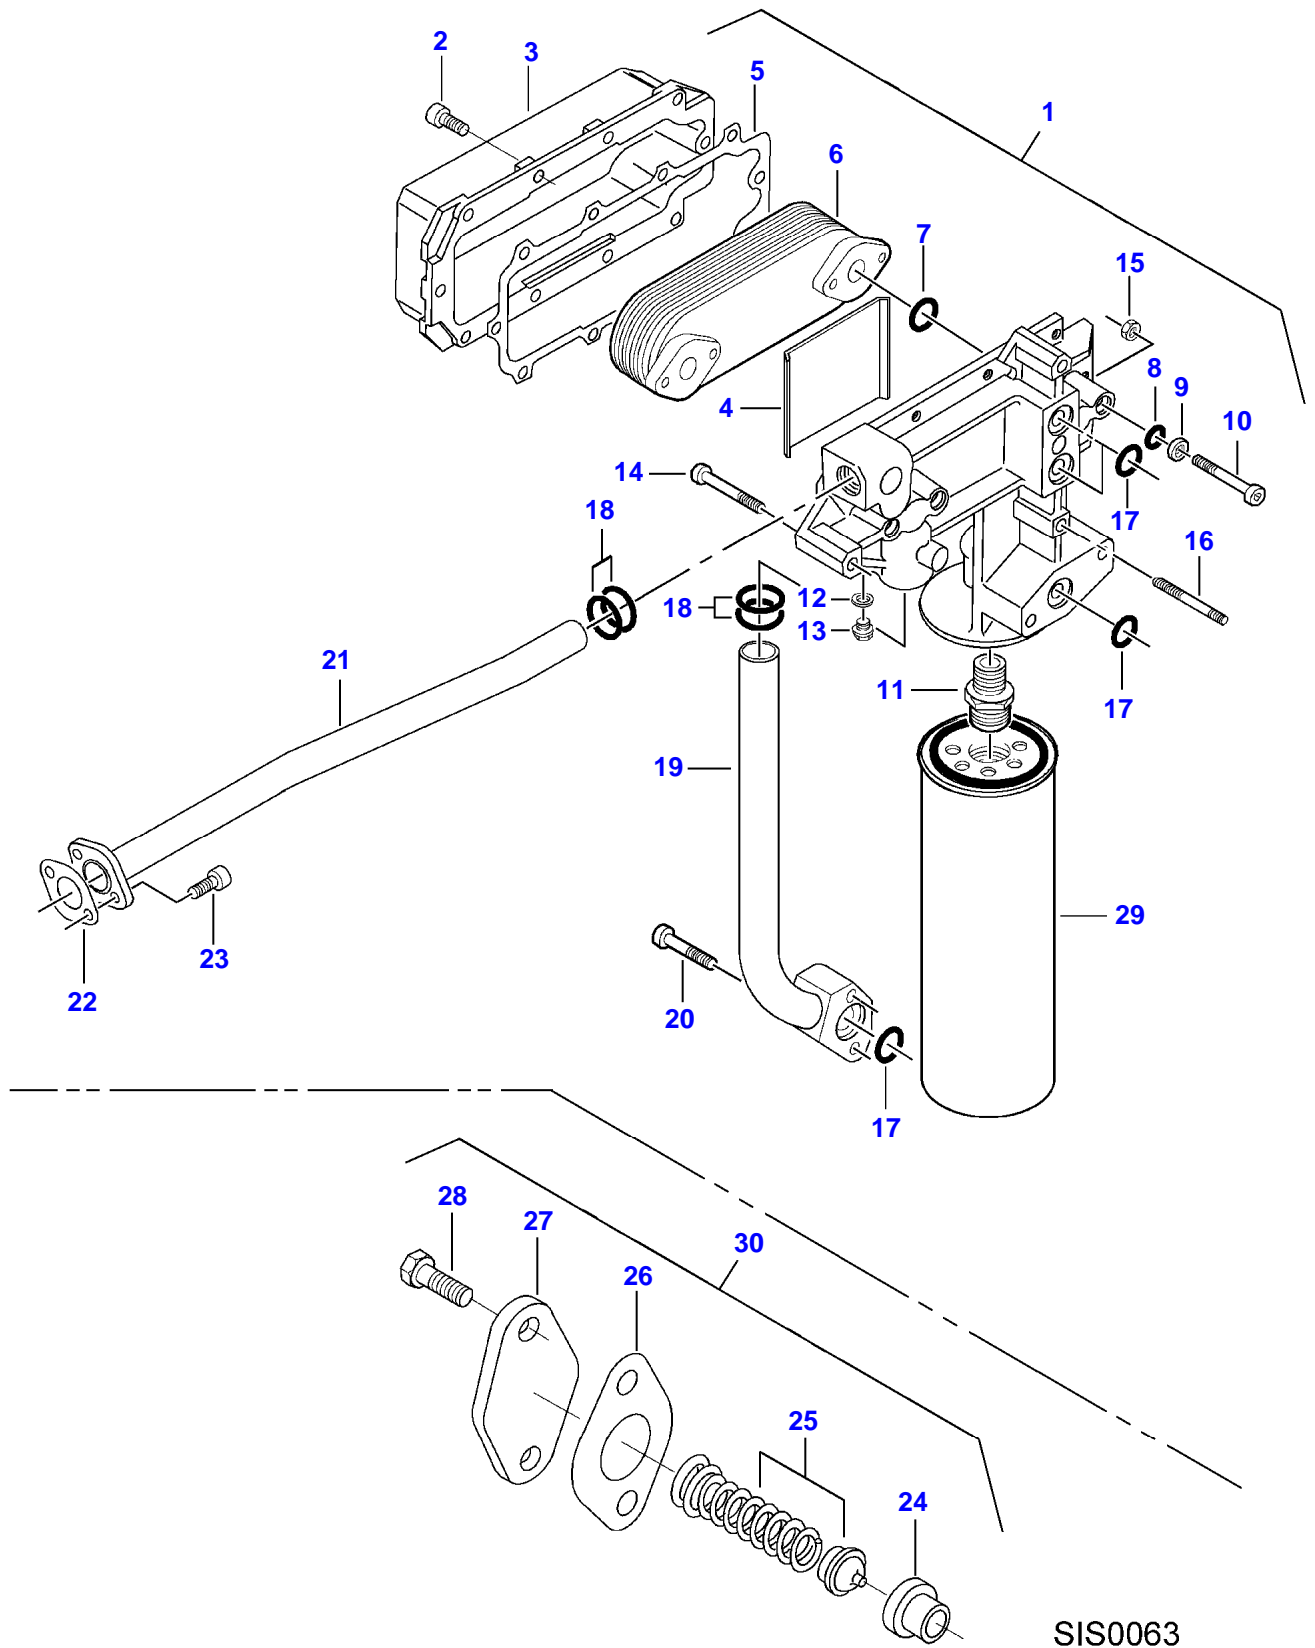

9530 COMBINE (2012-2014) (CHC26101 - EHC26500)
OIL COOLER AND FILTER

SIS0063

Item	Part Number	Qty	Description Comments
1	V836855522	1	OIL COOLER
2	V581804620	10	HEX SOCKET SCREW [A]
3	V836855519	1	HOUSING [A]
4	V836855521	1	GUIDE [A]
5	V836855520	1	GASKET [A][C]
6	V836855484	1	TUBING [A]
7	V614602030	2	O-RING [A]
8	V614600724	4	O-RING [A]
9	V836855517	4	WASHER [A]
10	V581804690	4	HEX SOCKET SCREW [A]
11	V836338512	1	UNION [A]
12	V615881216	1	SEALING WASHER [A]
13	V640305012	1	PLUG [A]
14	V581804690	4	HEX SOCKET SCREW
15	V504800800	1	HEX NUT
16	V546801490	1	STUD BOLT
17	V614602030	4	O-RING
18	V614602430	4	O-RING
19	V836855523	1	OIL PIPE
20	V581804650	2	HEX SOCKET SCREW
21	V836855639	1	WATER PIPE
22	V836322190	1	GASKET
23	V581804600	2	HEX SOCKET SCREW
24	V836659521	1	VALVE SEAT [B]
25	V836667650	1	SPRING ASSEMBLY [B]
26	V836322190	1	GASKET [B]
27	V836659524	1	COVER [B]
28	V528801380	2	HEX CAP SCREW [B]
29	V836379588	1	OIL FILTER
30	V836662130	1	REGULATING VALVE
			[A] INCLUDED IN ITEM 1
			[B] INCLUDED IN ITEM 30
			[C] SEE "ENGINE OVERHAUL KITS"