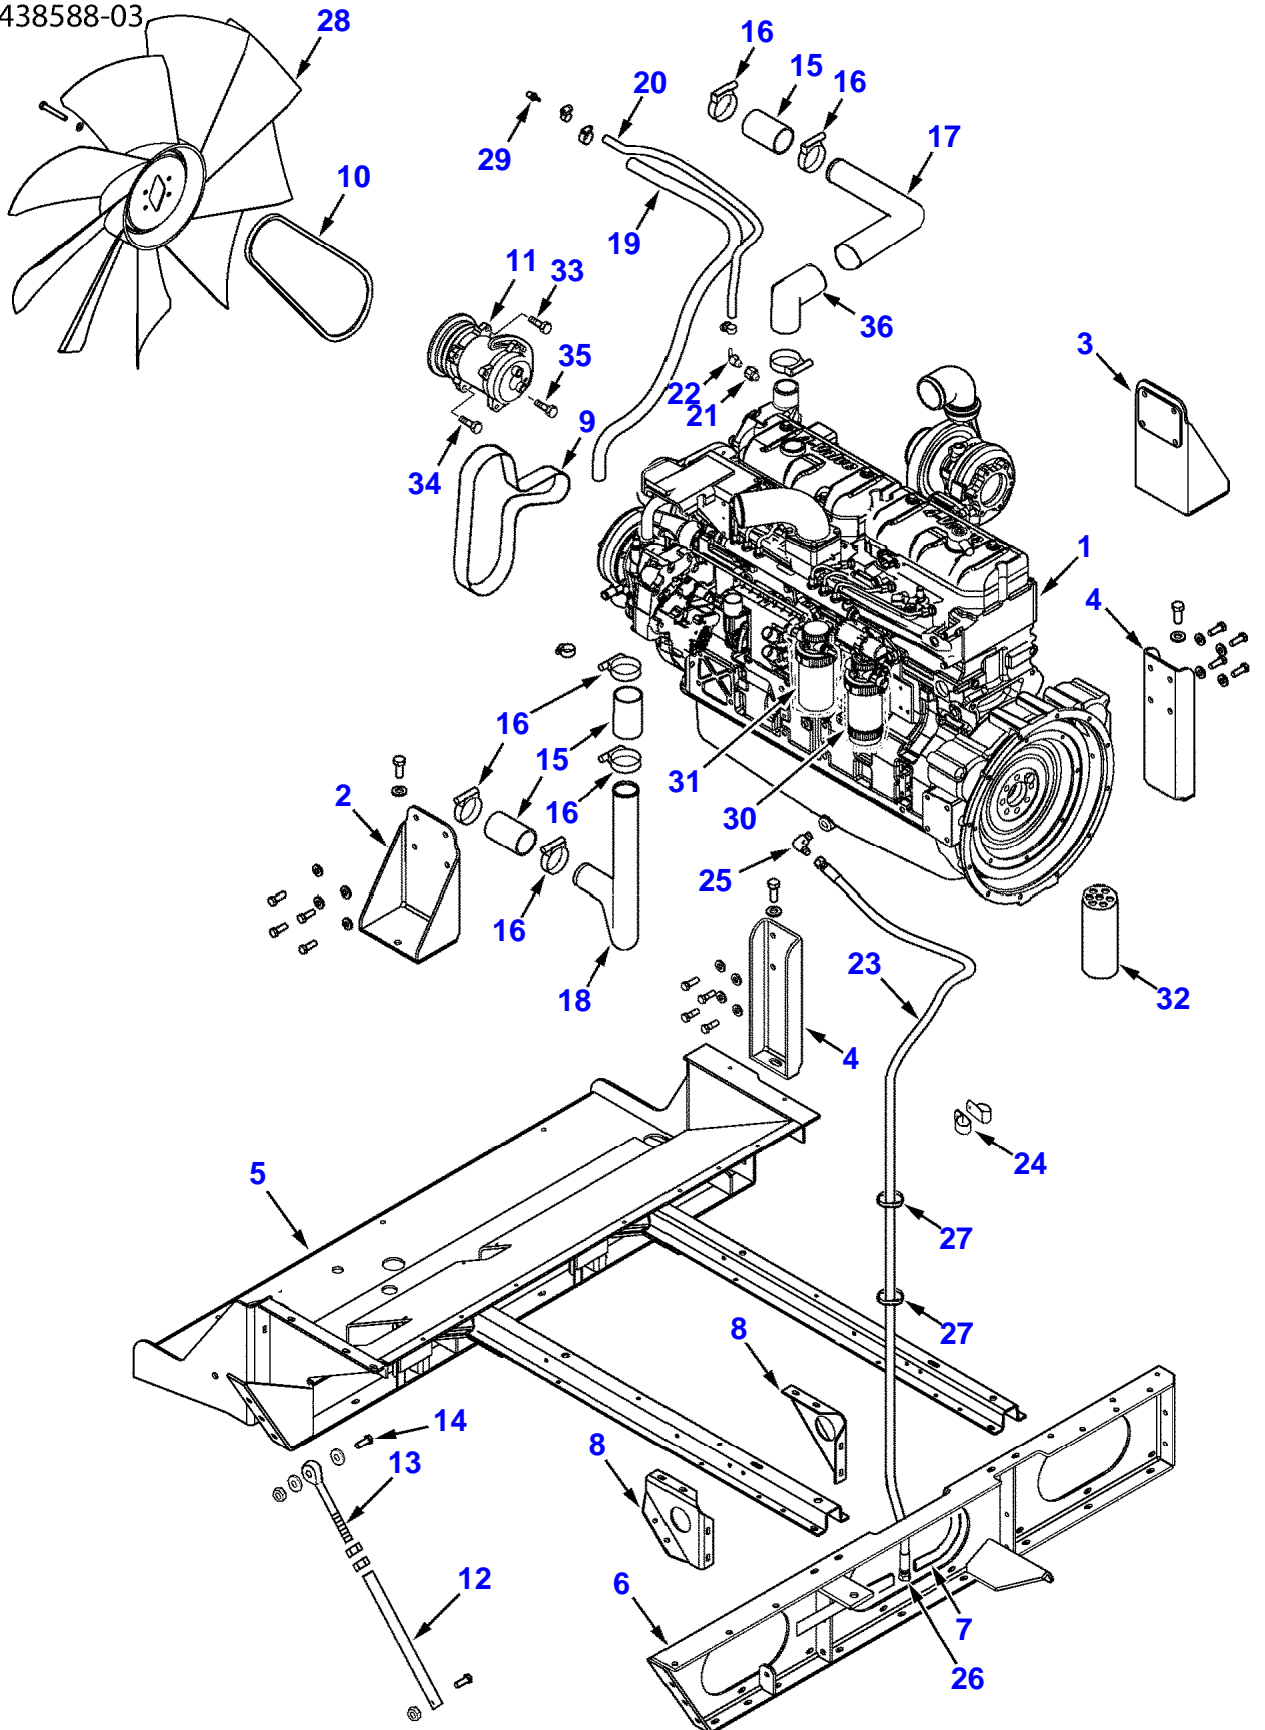

Item	Part Number	Qty	Description Comments	Technical Specification
1	71368961	1	AIR FILTER ELEMENT PRIMARY AIR FILTER, AIR INTAKE ENGINE	PRIMARY
2	71368962	1	AIR FILTER ELEMENT SECONDARY FILTER, INNER, INTAKE ENGINE	SECONDARY
3	71410649	1	FUEL FILTER ASSEMBLY	
4	104309W91	1	HYDRAULIC FILTER ELEMENT HYDRAULIC FILTER, PRIMARY	
5	71440172	1	MAIN FUEL FILTER	
6	71440173	1	PRE FUEL FILTER	
7	71438575	1	OIL FILTER	
8	V837079428	1	DEF CONNECTOR DEF MODULE FILTER, INLET	
9	V837079429	1	DEF CONNECTOR DEF MODULE FILTER, OUTLET	
10	V837079430	1	DEF CONNECTOR DEF MODULE FILTER, BACKFLOW	
11	V837079423	1	ADBLUE FILTER DEF MODULE FILTER	
12	71443169	1	DEF FILLER NECK FILTER	
13	71459954	1	BREATHER FILTER BREATHER FILTER, DEF TANK	
14	71393893	2	AIR FILTER ELEMENT PRIMARY AIR FILTER, CAB	
15	71391153	1	AIR FILTER ELEMENT AIR FILTER, HVAC	
16	71444986	1	SERPENTINE BELT ALTERNATOR	
17	71438552	1	SERPENTINE BELT ASPIRATOR FAN	1038.6MM
18	71457301	1	SERPENTINE BELT AIR CONDITIONER COMPRESSOR	1629.3MM
19	V685040894	1	MULTI-RIBBED BELT WATER PUMP	

9530 COMBINE (2012-2014) (CHC26101 - EHC26500)
ENGINE AND MOUNTING

71438588-03