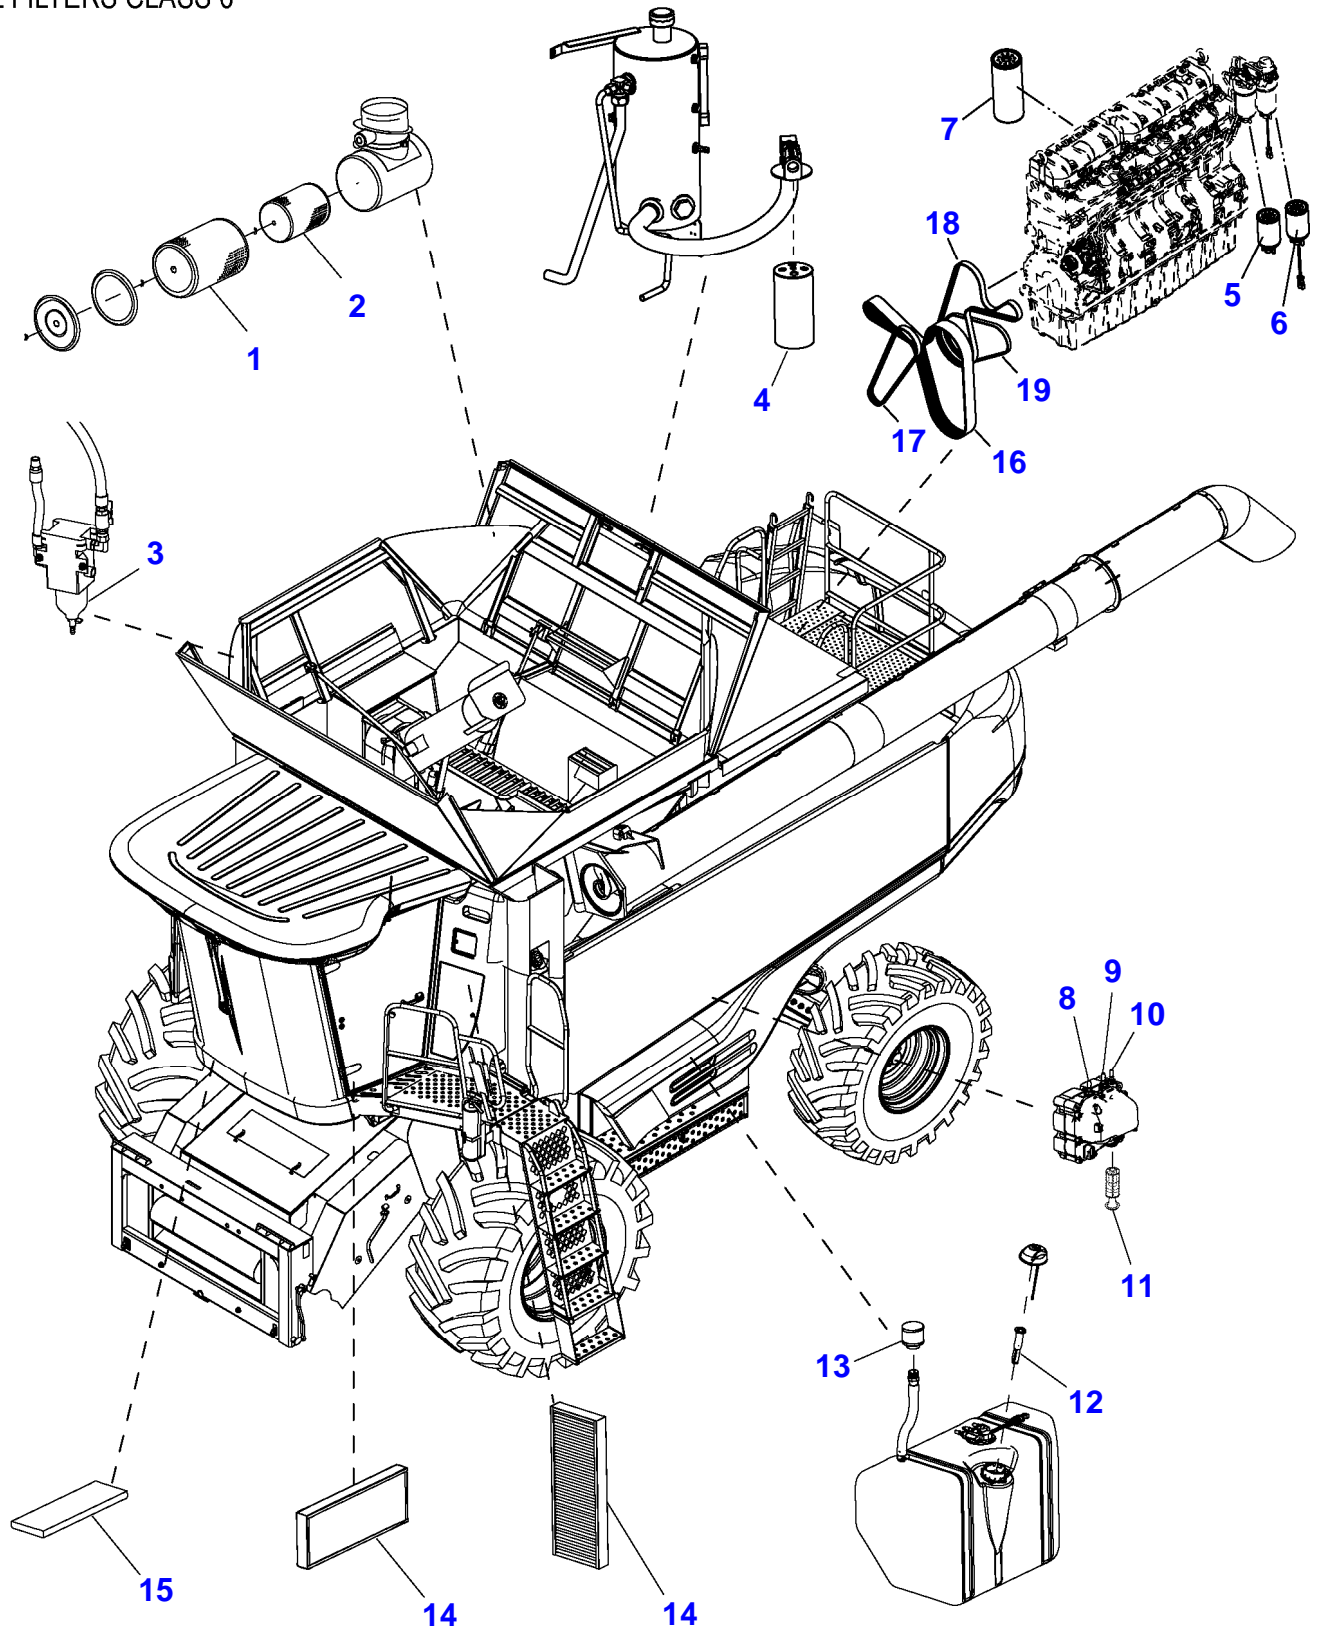

9530 COMBINE (2012-2014) (CHC26101 - EHC26500)
FILTER AND BELT GUIDE

AXIAL FILTERS CLASS 6

Item	Part Number	Qty	Description Comments	Technical Specification
1	71368961	1	AIR FILTER ELEMENT PRIMARY AIR FILTER, AIR INTAKE ENGINE	PRIMARY
2	71368962	1	AIR FILTER ELEMENT SECONDARY FILTER, INNER, INTAKE ENGINE	SECONDARY
3	71410649	1	FUEL FILTER ASSEMBLY	
4	104309W91	1	HYDRAULIC FILTER ELEMENT HYDRAULIC FILTER, PRIMARY	
5	71440172	1	MAIN FUEL FILTER	
6	71440173	1	PRE FUEL FILTER	
7	71438575	1	OIL FILTER	
8	V837079428	1	DEF CONNECTOR DEF MODULE FILTER, INLET	
9	V837079429	1	DEF CONNECTOR DEF MODULE FILTER, OUTLET	
10	V837079430	1	DEF CONNECTOR DEF MODULE FILTER, BACKFLOW	
11	V837079423	1	ADBLUE FILTER DEF MODULE FILTER	
12	71443169	1	DEF FILLER NECK FILTER	
13	71459954	1	BREATHER FILTER BREATHER FILTER, DEF TANK	
14	71393893	2	AIR FILTER ELEMENT PRIMARY AIR FILTER, CAB	
15	71391153	1	AIR FILTER ELEMENT AIR FILTER, HVAC	
16	71444986	1	SERPENTINE BELT ALTERNATOR	
17	71438552	1	SERPENTINE BELT ASPIRATOR FAN	1038.6MM
18	71457301	1	SERPENTINE BELT AIR CONDITIONER COMPRESSOR	1629.3MM
19	V685040894	1	MULTI-RIBBED BELT WATER PUMP