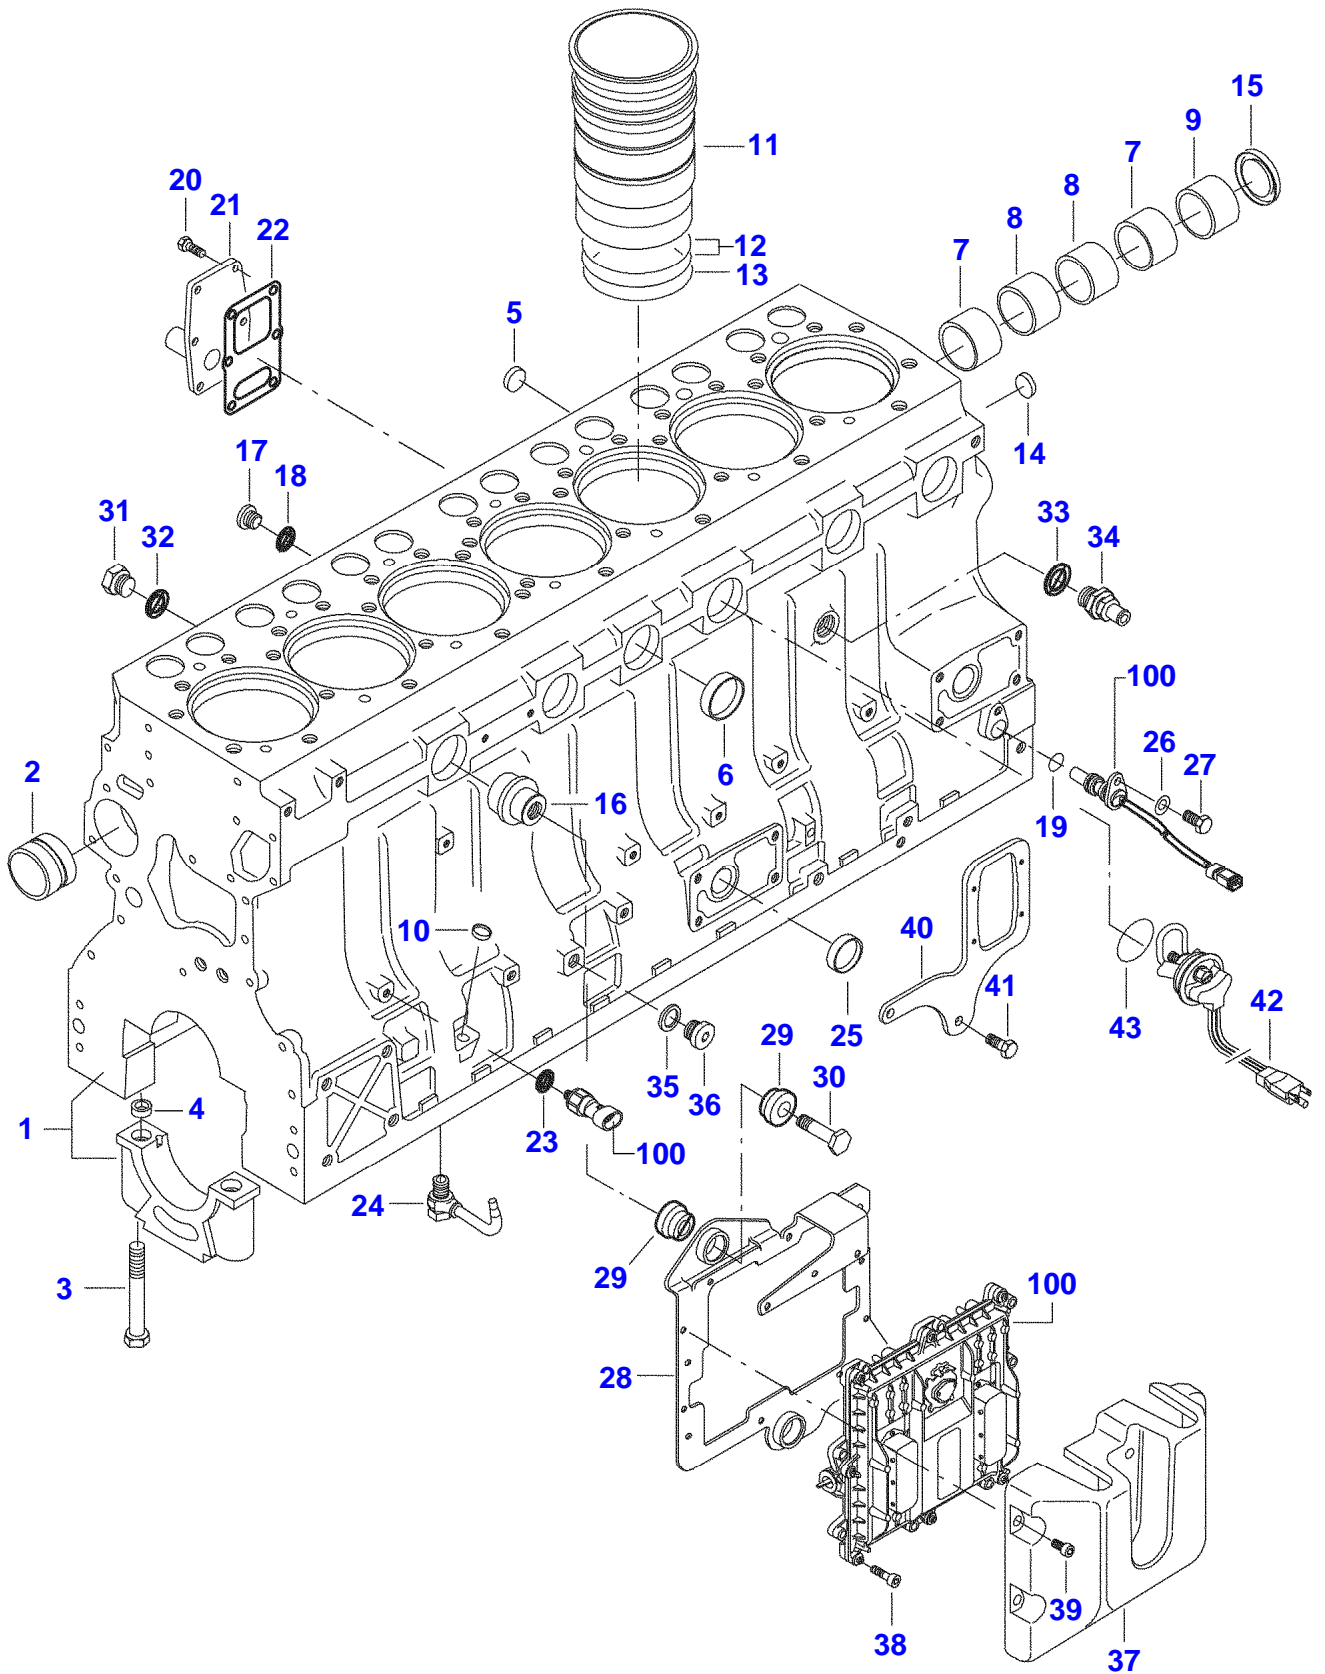

9540 COMBINE (2012-2014) (CHC17101 - EHC17500) (CHC37101 - EHC37500)
SIS0155

SIS0155

CYLINDER BLOCK

Item	Part Number	Qty	Description Comments	Technical Specification
	V865479545V		LONG BLOCK ENGINE	98 ATI
	V865479544X		SHORT BLOCK ENGINE	98 ATI
1	V836867842	1	CYLINDER BLOCK	
2	V836866069	1	CAMSHAFT BEARING BUSH [A]	
3	V835329030	14	HEX CAP SCREW [A]	
4	V836214478	24	GUIDE SLEEVE [A]	
5	V640016018	1	PLUG [A]	
6	V640016040	5	PLUG [A]	
7	V836852460	2	CAMSHAFT BEARING BUSH [A]	
8	V837084307	1	CAMSHAFT BEARING BUSH [A]	
9	V836852461	1	CAMSHAFT BEARING BUSH [A]	
10	V640016012	1	PLUG	
11	V836867048	6	LINER	
12	V836855446	12	CYLINDER LINER O-RING	
13	V836855447	6	CYLINDER LINER O-RING	
14	V640016016	4	PLUG	
15	V836852744	1	PLUG	
16	V837069057	1	PLUG	
17	V640325110	5	PLUG	
18	V615871014	5	SEALING WASHER	
19	V614601524	1	O-RING	
20	V528801382	5	HEX CAP SCREW	
21	V837074414	1	COVER	
22	ACW5174780	1	GASKET	
23	V615871016	1	SEALING WASHER	
24	V837074224	6	PISTON COOLING JET	
25	V640016035	1	PLUG	
26	V500050842	1	WASHER	
27	V528801362	5	HEX CAP SCREW	
28	V837073836	1	ECU BRACKET	
29	V837074327	6	RUBBER BUSH	
30	V837069056	3	SCREW	
31	V836119079	1	PLUG	
32	V615881620	1	SEALING WASHER	
33	V615881824	1	SEALING WASHER	
34	V836664377	1	COCK	
35	V615881420	1	SEALING WASHER	
36	V640325014	1	PLUG	
37	V837073855	1	COVER	
38	V581804222	8	HEX SOCKET SCREW	
39	V581804182	5	HEX SOCKET SCREW	
40	V837074235	1	BRACKET	
41	V528801382	2	HEX CAP SCREW	
42	V836840934	1	ENGINE BLOCK HEATER	
43	V836840998	1	O-RING [B]	
100		X		

SEE PAGE 01-0017

[A] INCLUDED IN ITEM 1

[B] INCLUDED IN ITEM 42