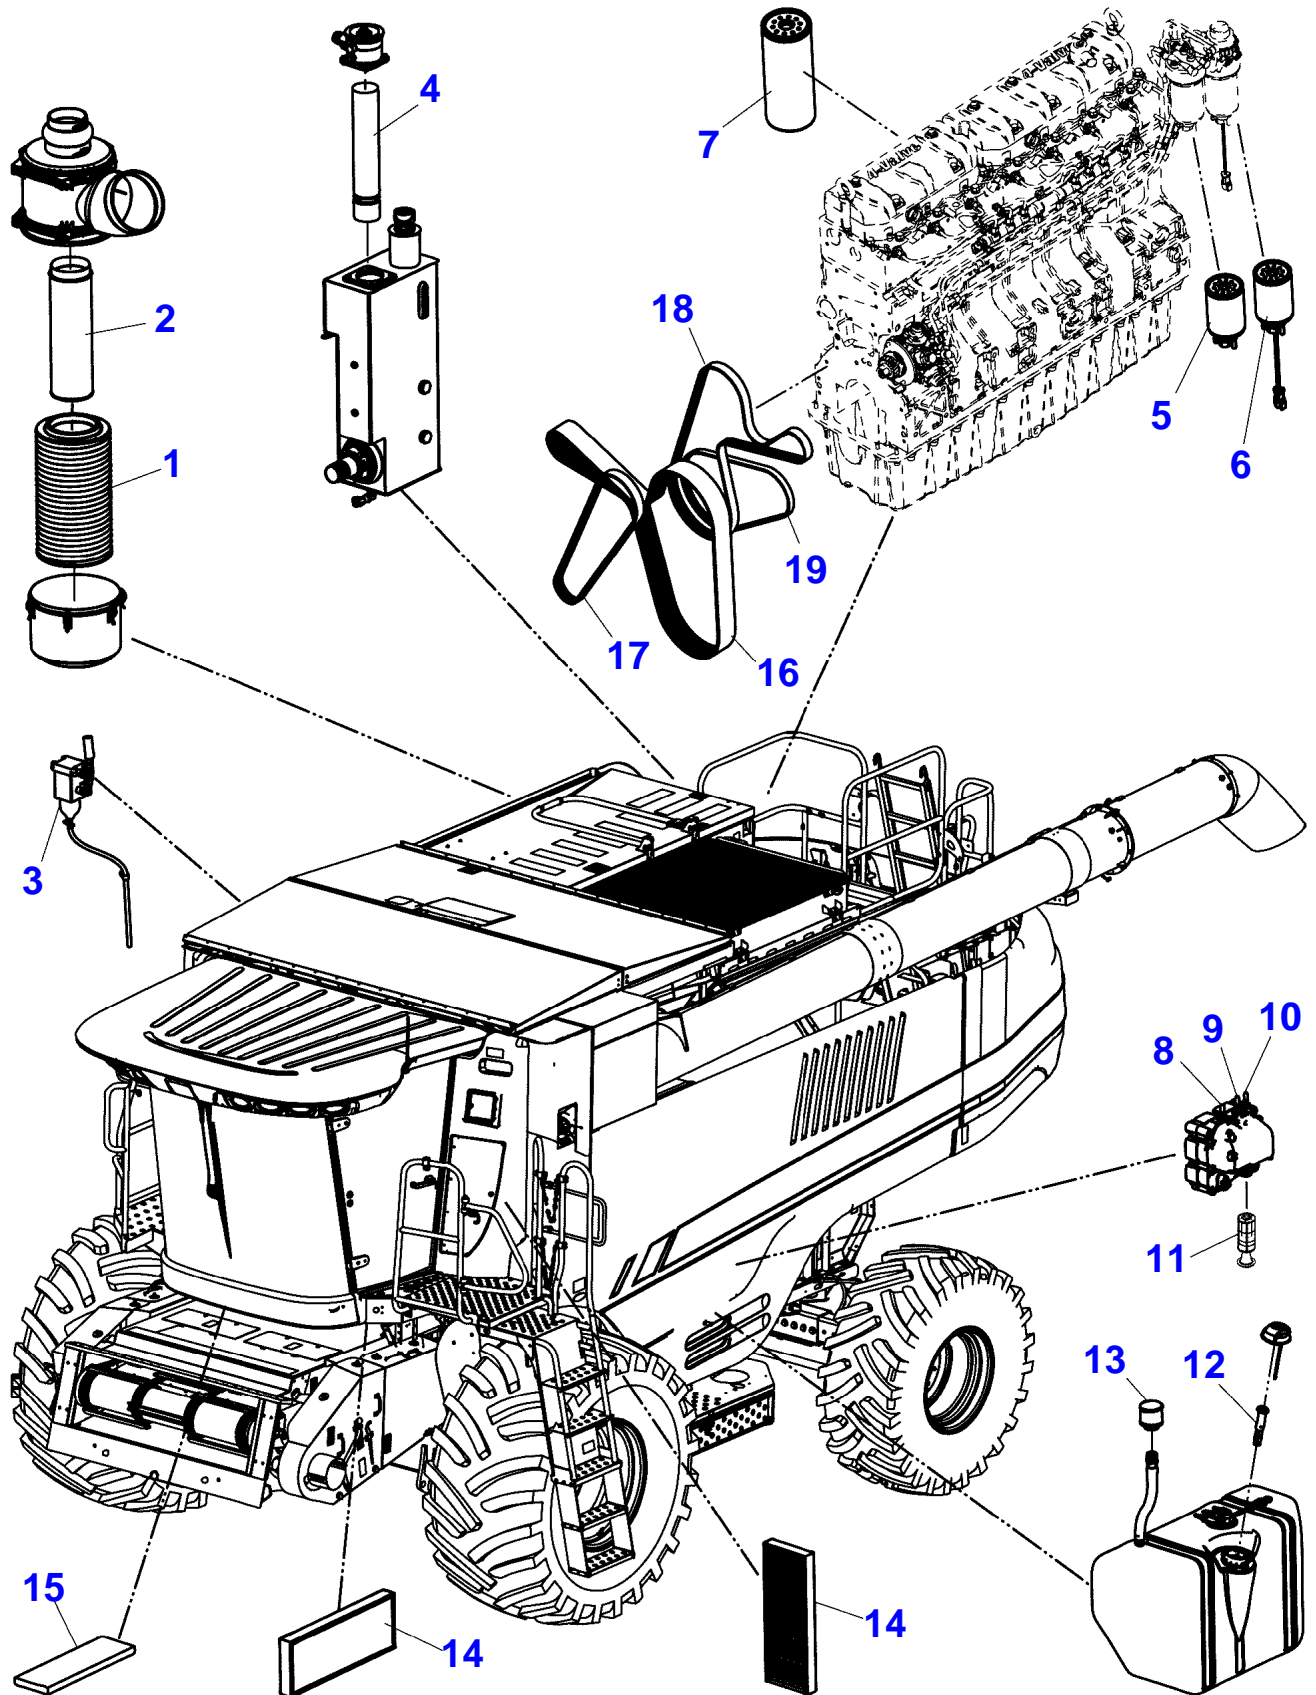

FILTERS AND BELTS

Item	Part Number	Qty	Description Comments	Technical Specification
	71476042		SEAT SWITCH	
1	71438533	1	AIR FILTER ELEMENT PRIMARY AIR FILTER, AIR INTAKE ENGINE	
2	71438534	1	AIR FILTER ELEMENT SECONDARY FILTER, INNER, INTAKE ENGINE	
3	3907943M1	1	FUEL ELEMENT	
4	71444190	1	HYDRAULIC FILTER ELEMENT HYDRAULIC FILTER, PRIMARY	
5	71440172	1	MAIN FUEL FILTER	
6	71440173	1	PRE FUEL FILTER	
7	71438575	1	OIL FILTER	
8	V837079428	1	DEF CONNECTOR INLET	
9	V837079430	1	DEF CONNECTOR BACKFLOW	
10	V837079429	1	DEF CONNECTOR OUTLET	
11	71451710	1	MODULE FILTER DEF MODULE FILTER	
12	71443169	1	DEF FILLER NECK FILTER	
13	71459954	1	BREATHER FILTER BREATHER FILTER, DEF TANK	
14	71393893	2	AIR FILTER ELEMENT PRIMARY AIR FILTER, CAB	
15	71391153	1	AIR FILTER ELEMENT AIR FILTER, HVAC	
16	71448150	1	BELT ALTERNATOR BELT	
17	71438552	1	SERPENTINE BELT ASPIRATOR FAN	1038.6MM
18	71478776	1	V-BELT AIR CONDITIONER COMPRESSOR	6 RIB, 1623.5MM
19	V685040894	1	ALTERNATOR BELT MULTI-RIBBED BELT COOLANT PUMP