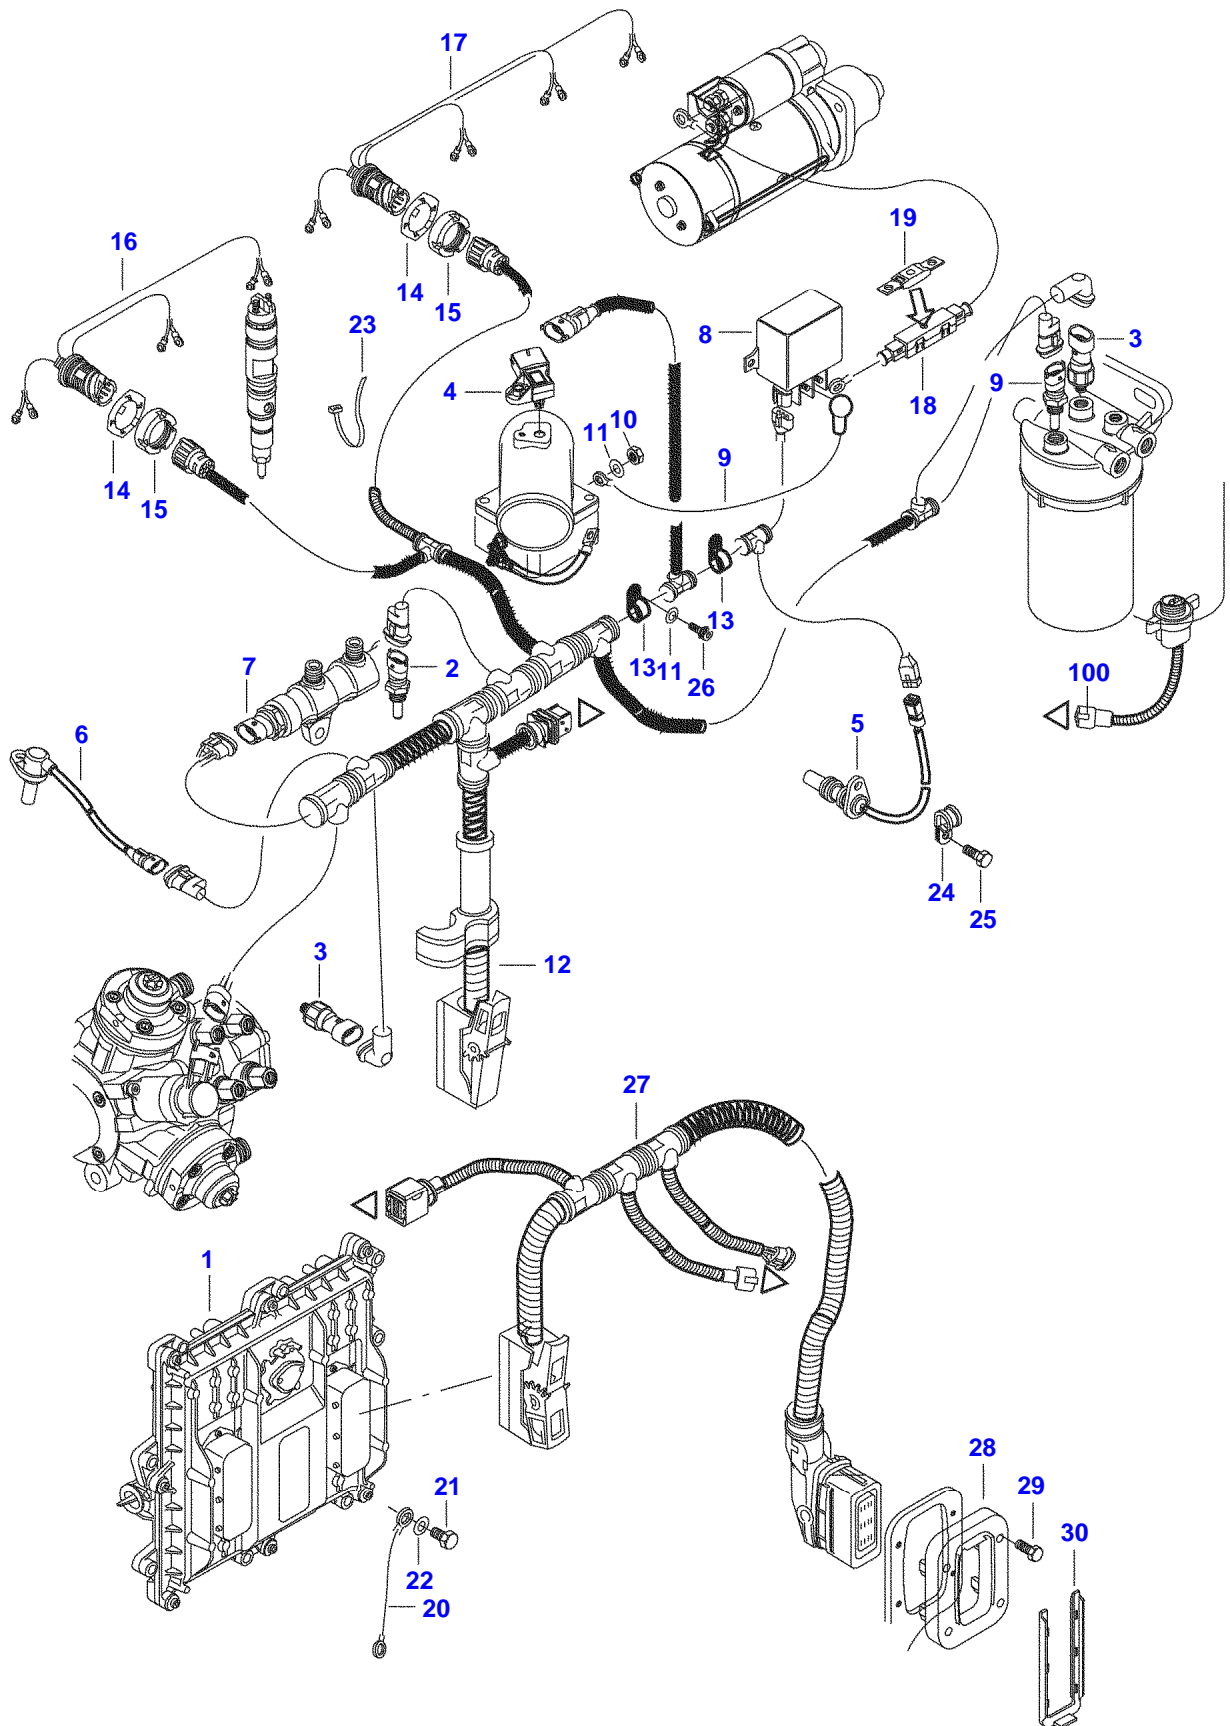

9540 COMBINE (2012-2014) (CHC17101 - EHC17500) (CHC37101 - EHC37500)
SIS0168

SIS0168

Item	Part Number	Qty	Description Comments
1	V837073790	1	ENGINE CONTROL UNIT
2	V836667732	2	TEMPERATURE SENSOR
3	V837070201	2	PRESSURE SENSOR
4	V837073934	1	BOOST PRESSURE SENSOR
5	V837069150	1	CRANKSHAFT SPEED SENSOR
6	V837070189	1	SPEED SENSOR
7	V837079599	1	FUEL PRESSURE SENSOR
8	V837069047	1	SOLENOID
9	V837070055	1	WIRE
10	V504600602	2	NUT
11	V500050642	4	WASHER
12	V837074065	1	ENGINE WIRE HARNESS
13	V837073181	2	RETAINER CLAMP [A]
14	V837073922	2	LOCKING PLATE
15	V837073921	2	LOCKING RING
16	V837084141	1	ENGINE WIRE HARNESS
17	V837073917	1	ENGINE WIRE HARNESS
18	V837070054	1	WIRE
19	V836864541	1	FUSE 250A [B]
20	V837070292	1	GROUND WIRE
21	V528801360	1	HEX CAP SCREW
22	V500150842	1	WASHER
23	V651754720	10	CABLE TIE
24	V602060610	2	RETAINER CLAMP
25	V528801382	1	HEX CAP SCREW
26	V581804182	2	HEX SOCKET SCREW
27	V837074046	1	ENGINE WIRE HARNESS
28	V837074049	1	COLLAR
29	V528800752	4	HEX CAP SCREW
30	V837074130	1	HOLDER
100		X	

SEE PAGE 01-0016

[A] INCLUDED IN ITEM 12

[B] INCLUDED IN ITEM 18