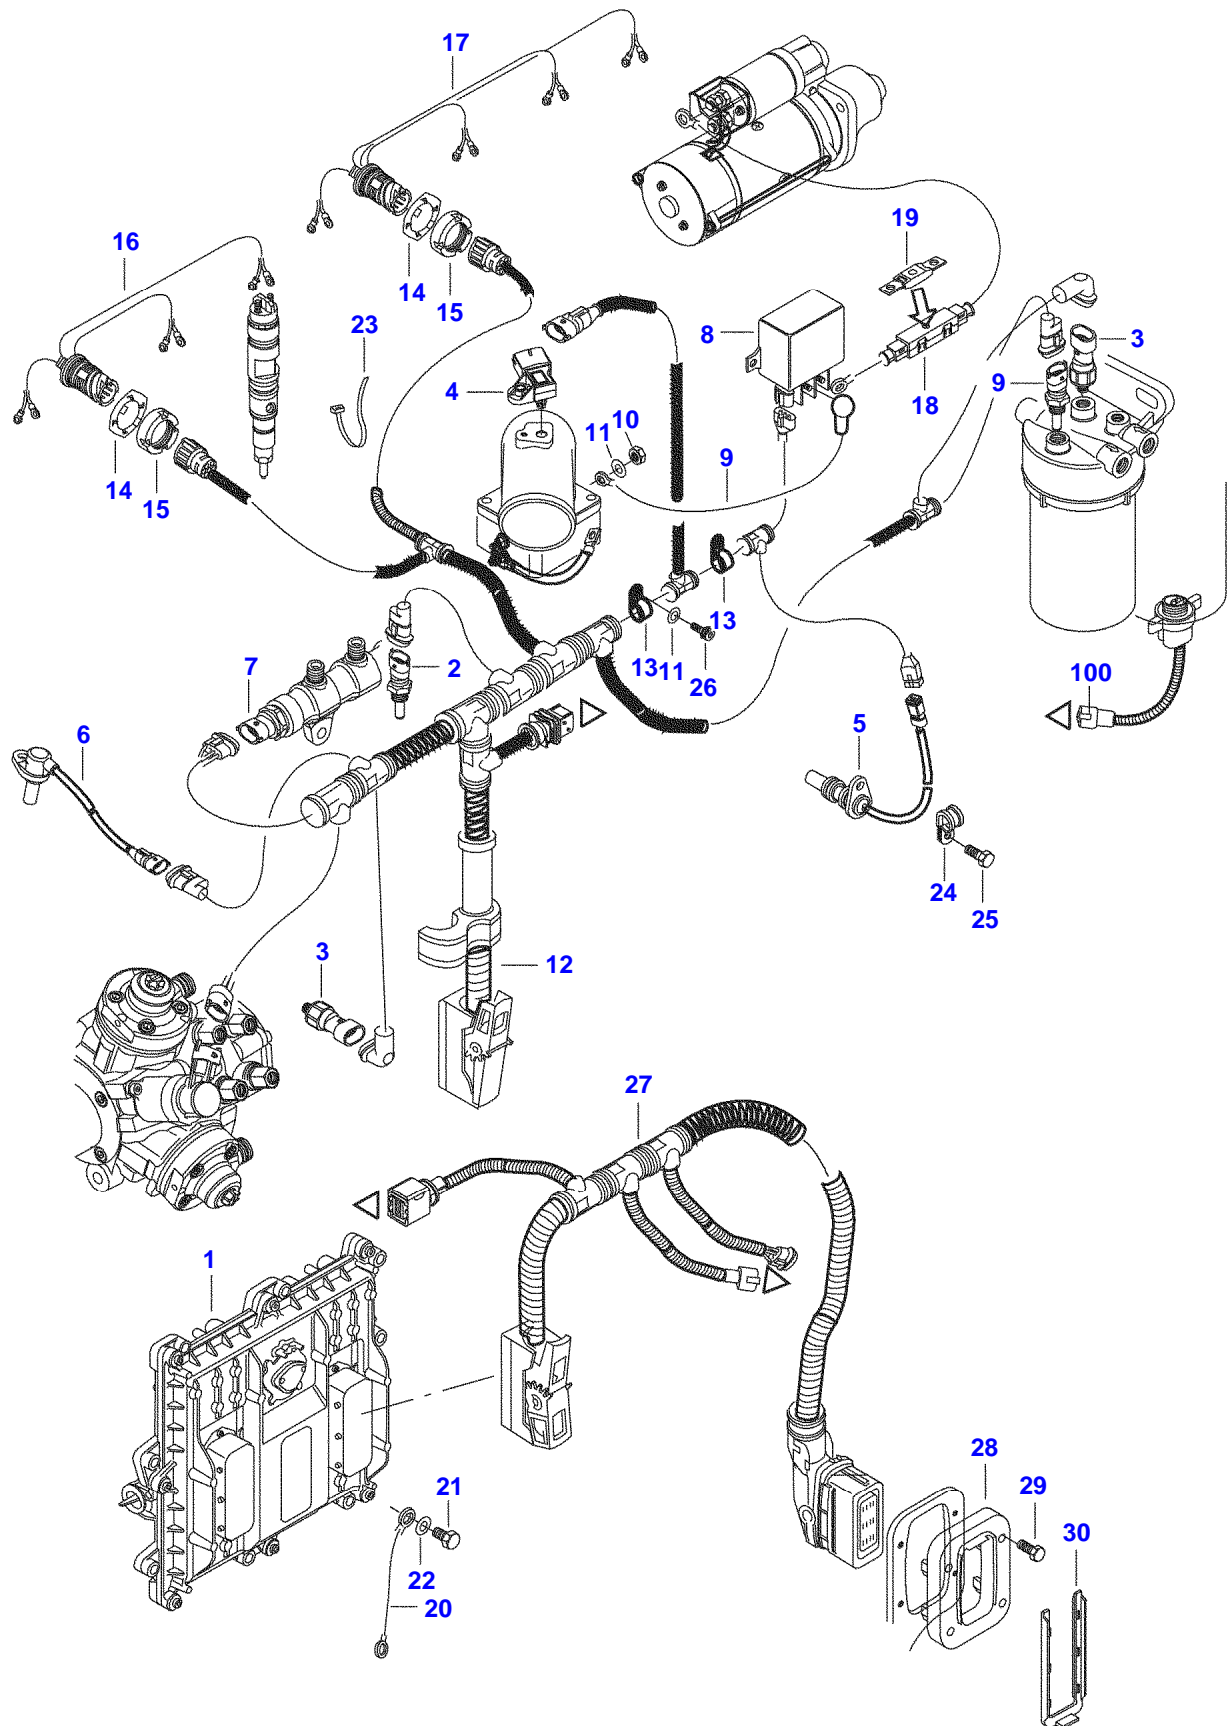

FUEL LINES AND FILTERS

Item	Part Number	Qty	Description Comments
1	V837091152	1	CONVERSION KIT
2	V837091129	1	FUEL FILTER KIT [A]
3	V837074054	1	FUEL FILTER WATER ALARM [A]
	V837091271	1	SEAL
4	V836007420	1	BANJO BOLT
5	V615881420	15	SEALING WASHER
6	V640325014	2	PLUG
7	V641086010	3	STRAIGHT FITTING
8	V837086099	1	MAIN FUEL FILTER
9	V837091129	1	FUEL FILTER KIT [B]
10	V640435010	3	BANJO BOLT
11	V837074164	1	FUEL PIPE
12	V837074166	1	FUEL PIPE
13	V837074168	1	FUEL PIPE
14	V837074023	1	FUEL PIPE
15	V837074191	1	QUICK COUPLER
16	V602060610	1	RETAINER CLAMP
17	V837074173	1	FUEL PIPE
18	V837073117	1	BANJO BOLT
19	V615870812	2	SEALING WASHER
20	V837074146	1	STRAIGHT FITTING
21	V615871014	1	SEALING WASHER
22	V500151050	4	WASHER
23	V581805020	4	HEX SOCKET SCREW
24	V614601125	1	O-RING
25	V837074076	1	QUICK COUPLER
26	V510600602	6	NUT
27	V602098110	6	RETAINER CLAMP
28	V528801102	6	HEX CAP SCREW
29	V615871016	1	SEALING WASHER
100		X	

SEE PAGE 01-0017

[A] INCLUDED IN ITEM 1

[B] INCLUDED IN ITEM 8

SIS0168