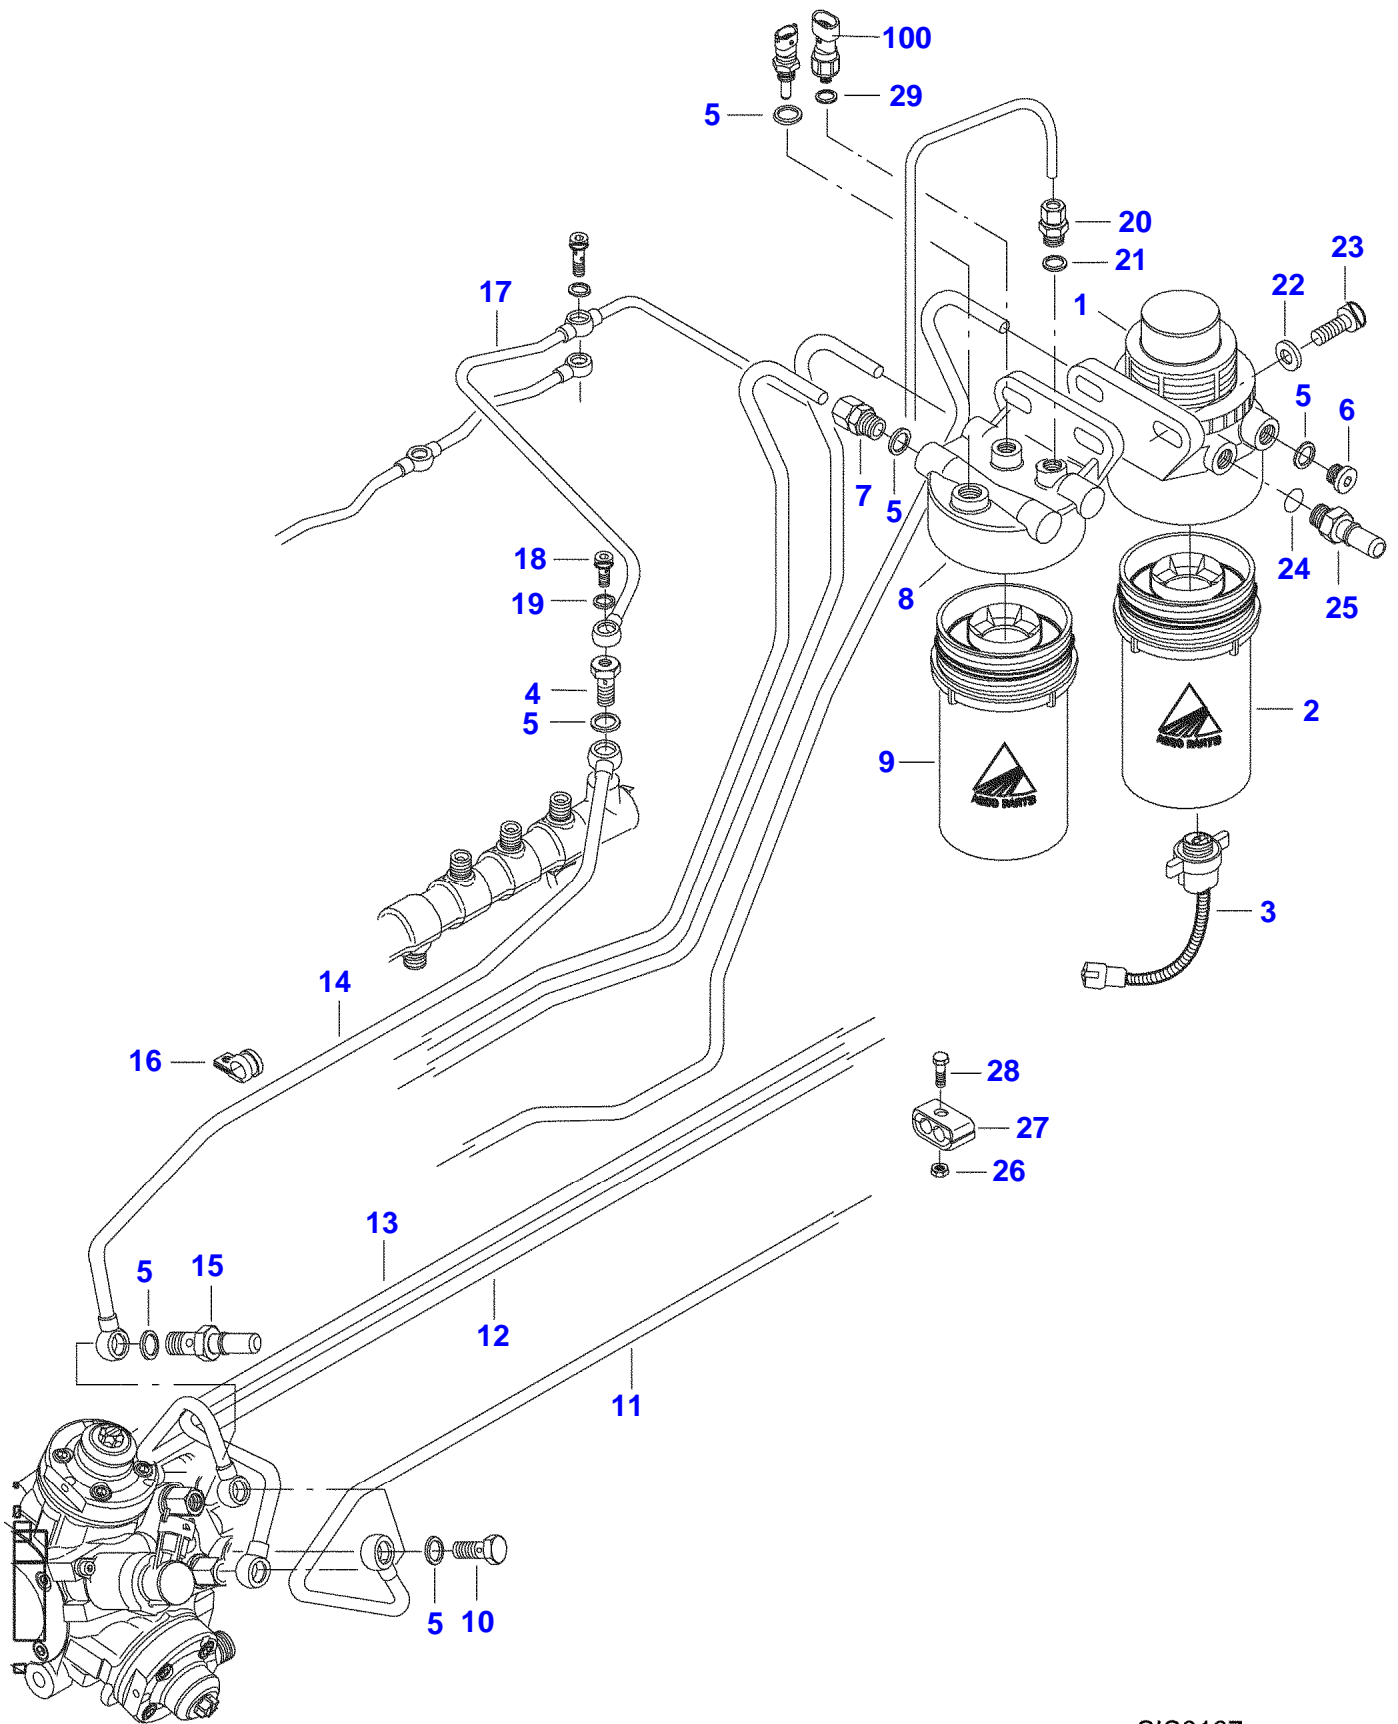

SIS0167

FUEL LINES AND FILTERS

Item	Part Number	Qty	Description Comments
1	V837091152	1	CONVERSION KIT
2	V837091129	1	FUEL FILTER KIT [A]
3	V837074054	1	FUEL FILTER WATER ALARM [A]
	V837091271	1	SEAL
4	V836007420	1	BANJO BOLT
5	V615881420	15	SEALING WASHER
6	V640325014	2	PLUG
7	V641086010	3	STRAIGHT FITTING
8	V837086099	1	MAIN FUEL FILTER
9	V837091129	1	FUEL FILTER KIT [B]
10	V640435010	3	BANJO BOLT
11	V837074164	1	FUEL PIPE
12	V837074166	1	FUEL PIPE
13	V837074168	1	FUEL PIPE
14	V837074023	1	FUEL PIPE
15	V837074191	1	QUICK COUPLER
16	V602060610	1	RETAINER CLAMP
17	V837074173	1	FUEL PIPE
18	V837073117	1	BANJO BOLT
19	V615870812	2	SEALING WASHER
20	V837074146	1	STRAIGHT FITTING
21	V615871014	1	SEALING WASHER
22	V500151050	4	WASHER
23	V581805020	4	HEX SOCKET SCREW
24	V614601125	1	O-RING
25	V837074076	1	QUICK COUPLER
26	V510600602	6	NUT
27	V602098110	6	RETAINER CLAMP
28	V528801102	6	HEX CAP SCREW
29	V615871016	1	SEALING WASHER
100		X	

SEE PAGE 01-0017

[A] INCLUDED IN ITEM 1

[B] INCLUDED IN ITEM 8