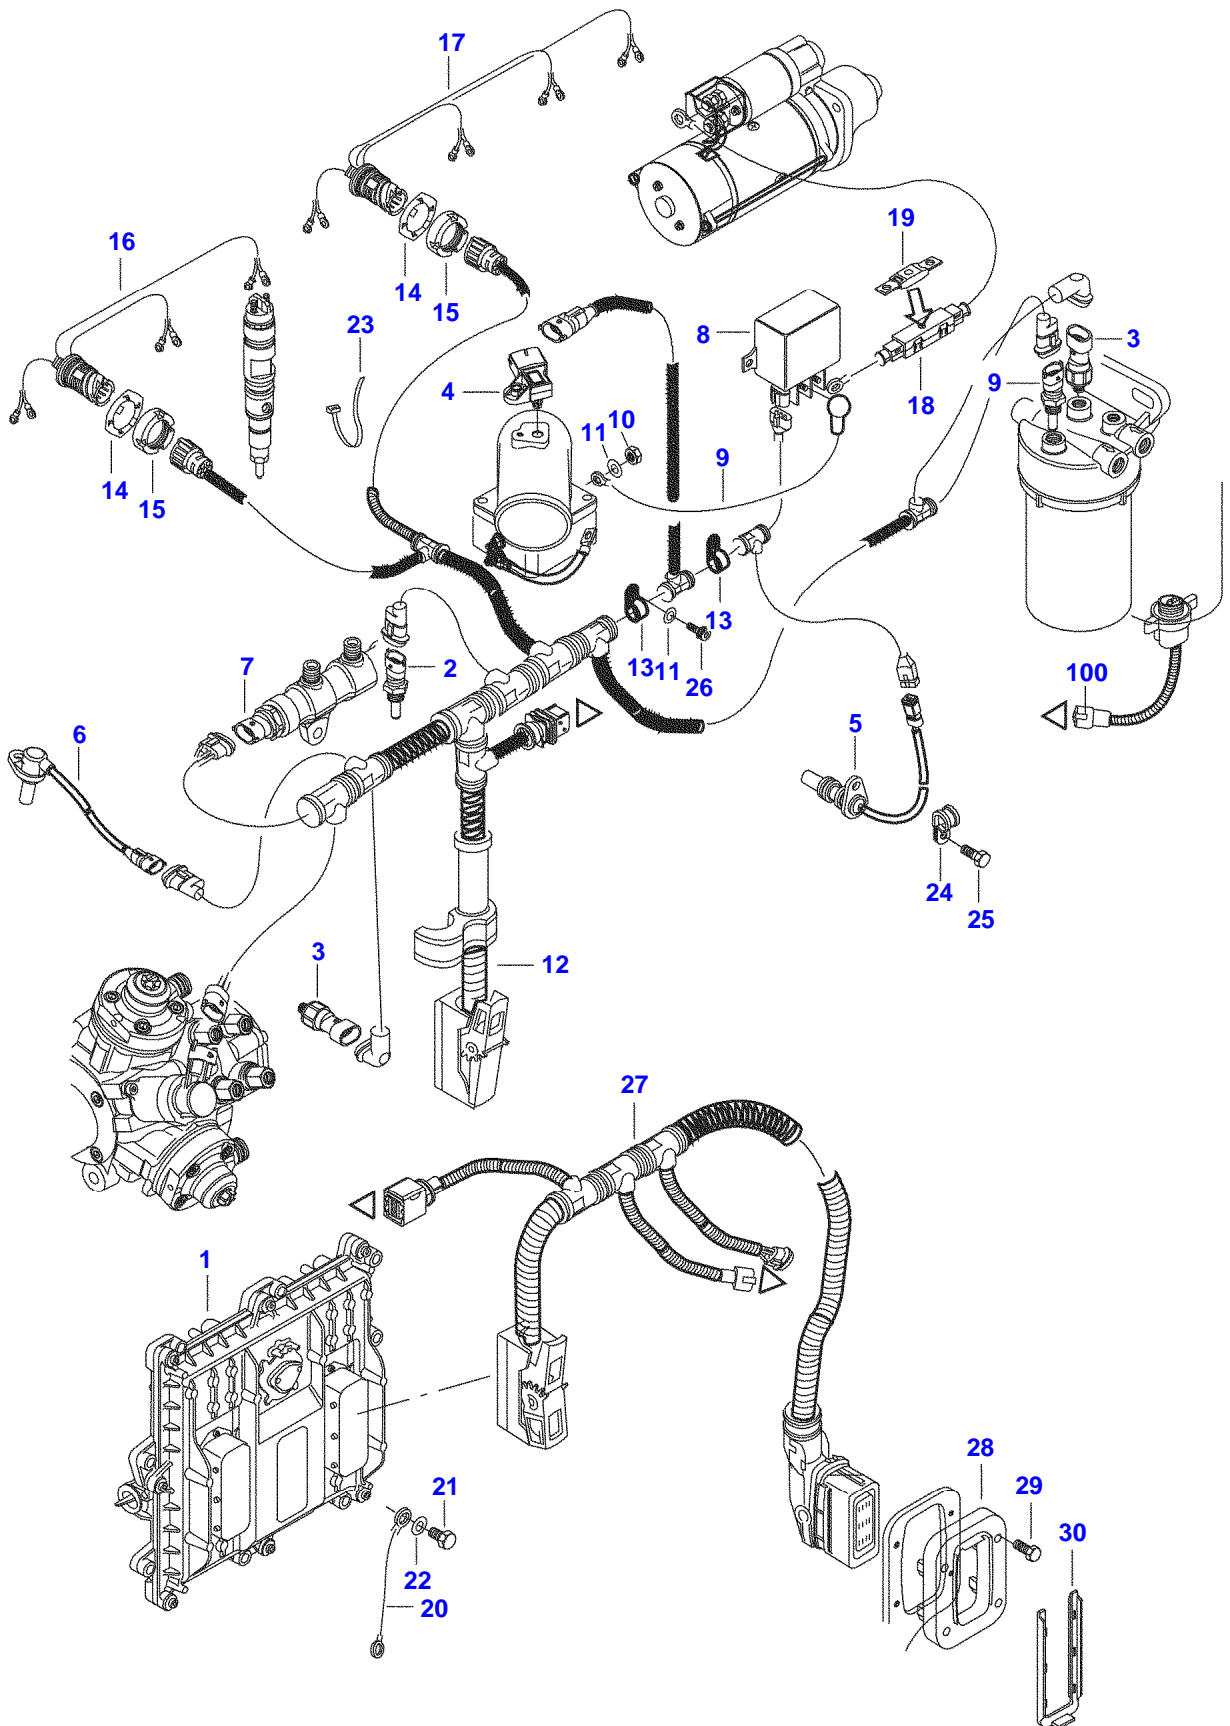

C0859021-02-01

Item	Part Number	Qty	Description Comments	Technical Specification
	V835476764	1	ENGINE	98 ATI
1	71443143	1	ENGINE SUPPORT	
2	71433647	1	ENGINE MOUNT	
3	V685040894		MULTI-RIBBED BELT	
4	71435832	1	ENGINE SUPPORT	
5	V836379588	1	ENGINE OIL FILTER	
6	700711165	16	FLAT WASHER	5/8"
7	3009235X1	8	HEXAGON FLANGE BOLT	M16 X 35 ISO 10.9 ZN
8	3009240X1	4	HEXAGON FLANGE BOLT	M16 X 60 (2.0) ISO 10.9 ZN
9	3735019M1	4	DECAL	
10	71322759	8	SPACER	.531" ID
11	3009224X1	8	HEXAGON FLANGE BOLT	M12 X 50 (1.75) ISO 10.9 ZN
100		X		
			SEE PAGE 01-0016	

SEE PAGE 01-0017

**[A] INCLUDED IN ITEM 1****[B] INCLUDED IN ITEM 8**

9560 COMBINE (CE, 2012-2014) (CHC28101 - EHC28500)  
SIS0168

SIS0168

Item	Part Number	Qty	Description Comments
1	V837073790	1	ENGINE CONTROL UNIT
2	V836667732	2	TEMPERATURE SENSOR
3	V837070201	2	PRESSURE SENSOR
4	V837073934	1	BOOST PRESSURE SENSOR
5	V837069150	1	CRANKSHAFT SPEED SENSOR
6	V837070189	1	SPEED SENSOR
7	V837079599	1	FUEL PRESSURE SENSOR
8	V837069047	1	SOLENOID
9	V837070055	1	WIRE
10	V504600602	2	NUT
11	V500050642	4	WASHER
12	V837074065	1	ENGINE WIRE HARNESS
13	V837073181	2	RETAINER CLAMP [A]
14	V837073922	2	LOCKING PLATE
15	V837073921	2	LOCKING RING
16	V837084141	1	ENGINE WIRE HARNESS
17	V837073917	1	ENGINE WIRE HARNESS
18	V837070054	1	WIRE
19	V836864541	1	FUSE 250A [B]
20	V837070292	1	GROUND WIRE
21	V528801360	1	HEX CAP SCREW
22	V500150842	1	WASHER
23	V651754720	10	CABLE TIE
24	V602060610	2	RETAINER CLAMP
25	V528801382	1	HEX CAP SCREW
26	V581804182	2	HEX SOCKET SCREW
27	V837074046	1	ENGINE WIRE HARNESS
28	V837074049	1	COLLAR
29	V528800752	4	HEX CAP SCREW
30	V837074130	1	HOLDER
100		X	