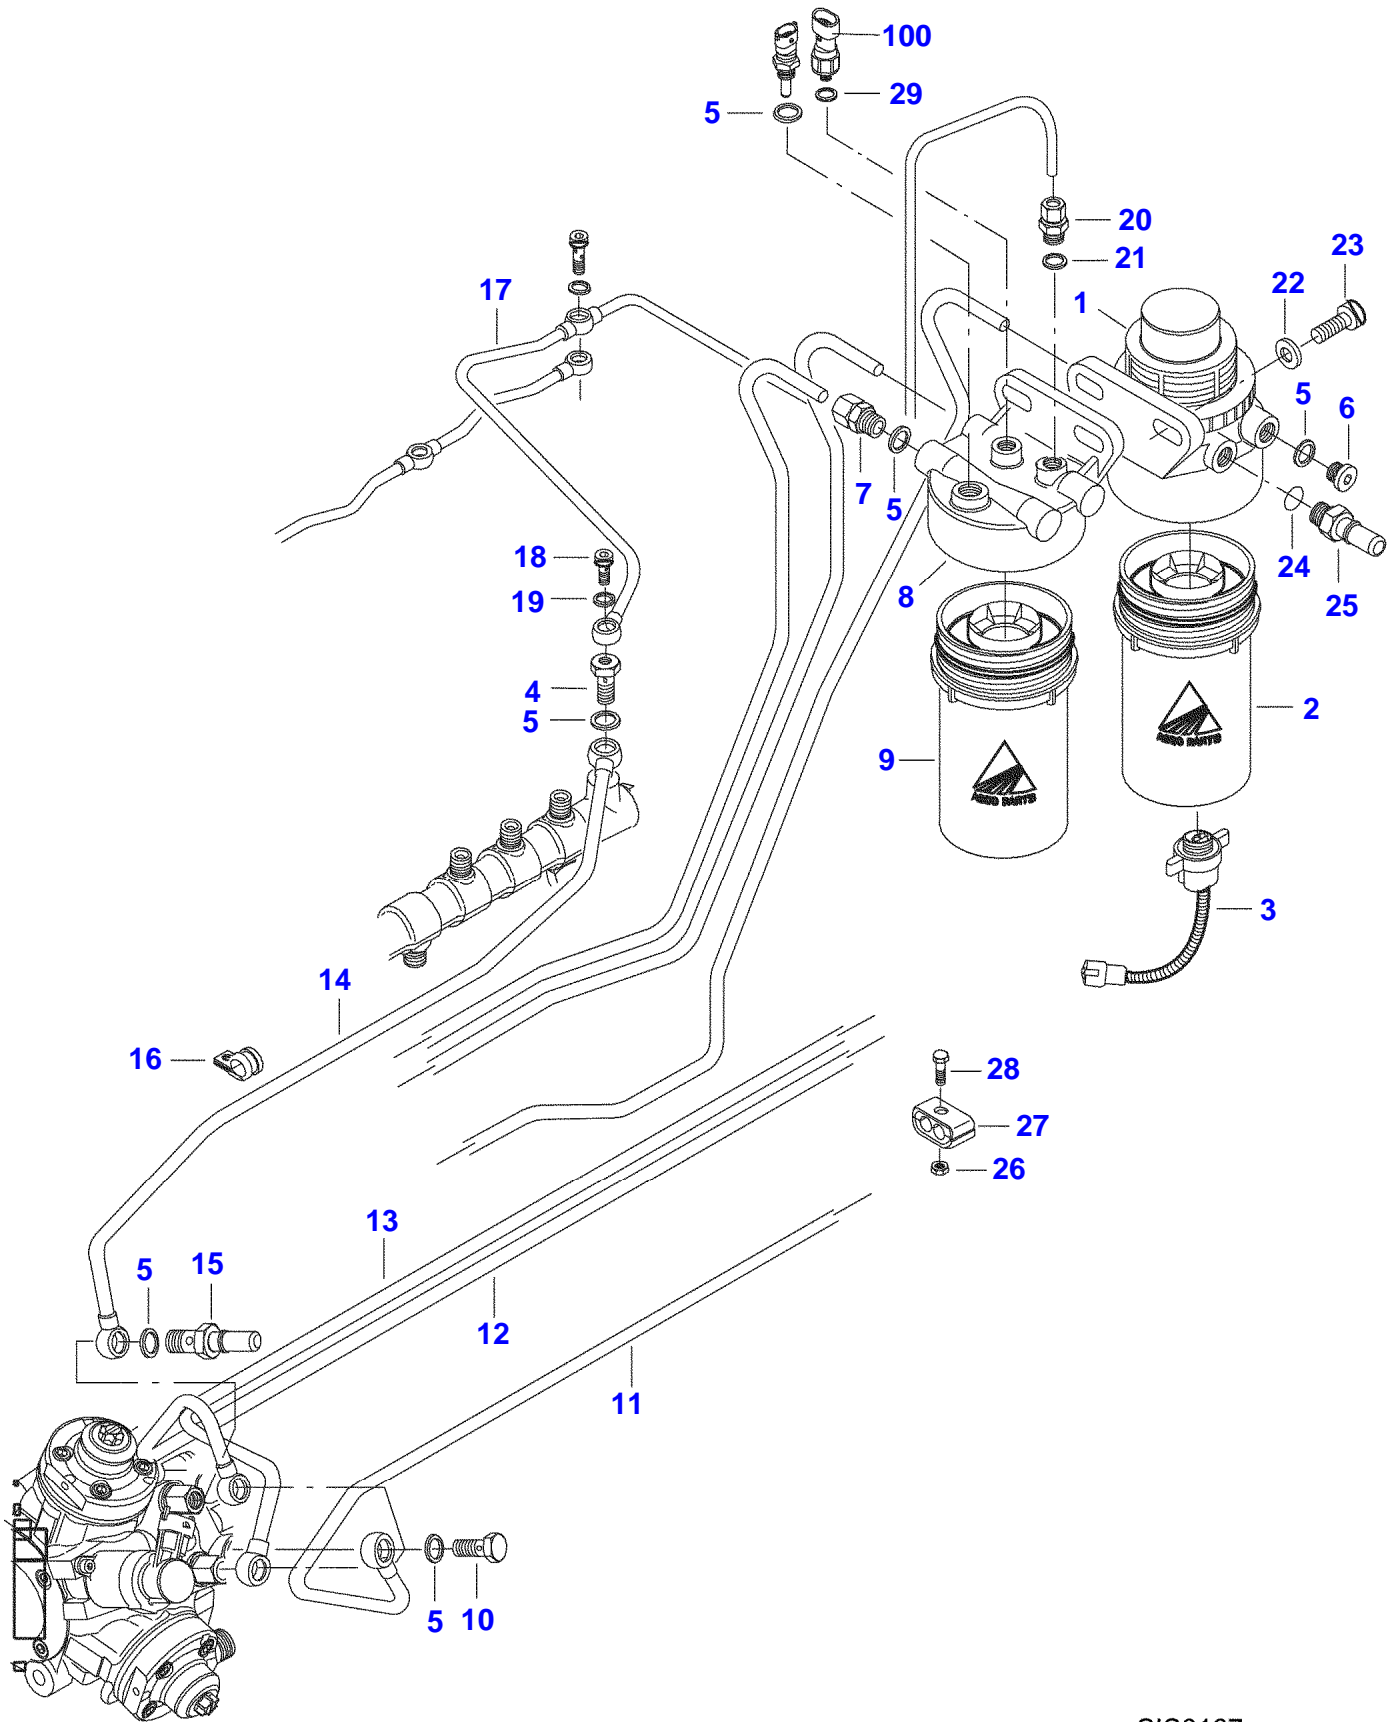

9560 COMBINE (CE, 2012-2014) (CHC28101 - EHC28500)
SIS0167

SIS0167

Item	Part Number	Qty	Description Comments
1	V837091152	1	CONVERSION KIT
2	V837091129	1	FUEL FILTER KIT [A]
3	V837074054	1	FUEL FILTER WATER ALARM [A]
	V837091271	1	SEAL
4	V836007420	1	BANJO BOLT
5	V615881420	15	SEALING WASHER
6	V640325014	2	PLUG
7	V641086010	3	STRAIGHT FITTING
8	V837086099	1	MAIN FUEL FILTER
9	V837091129	1	FUEL FILTER KIT [B]
10	V640435010	3	BANJO BOLT
11	V837074164	1	FUEL PIPE
12	V837074166	1	FUEL PIPE
13	V837074168	1	FUEL PIPE
14	V837074023	1	FUEL PIPE
15	V837074191	1	QUICK COUPLER
16	V602060610	1	RETAINER CLAMP
17	V837074173	1	FUEL PIPE
18	V837073117	1	BANJO BOLT
19	V615870812	2	SEALING WASHER
20	V837074146	1	STRAIGHT FITTING
21	V615871014	1	SEALING WASHER
22	V500151050	4	WASHER
23	V581805020	4	HEX SOCKET SCREW
24	V614601125	1	O-RING
25	V837074076	1	QUICK COUPLER
26	V510600602	6	NUT
27	V602098110	6	RETAINER CLAMP
28	V528801102	6	HEX CAP SCREW
29	V615871016	1	SEALING WASHER
100		X	

SEE PAGE 01-0017

[A] INCLUDED IN ITEM 1

[B] INCLUDED IN ITEM 8