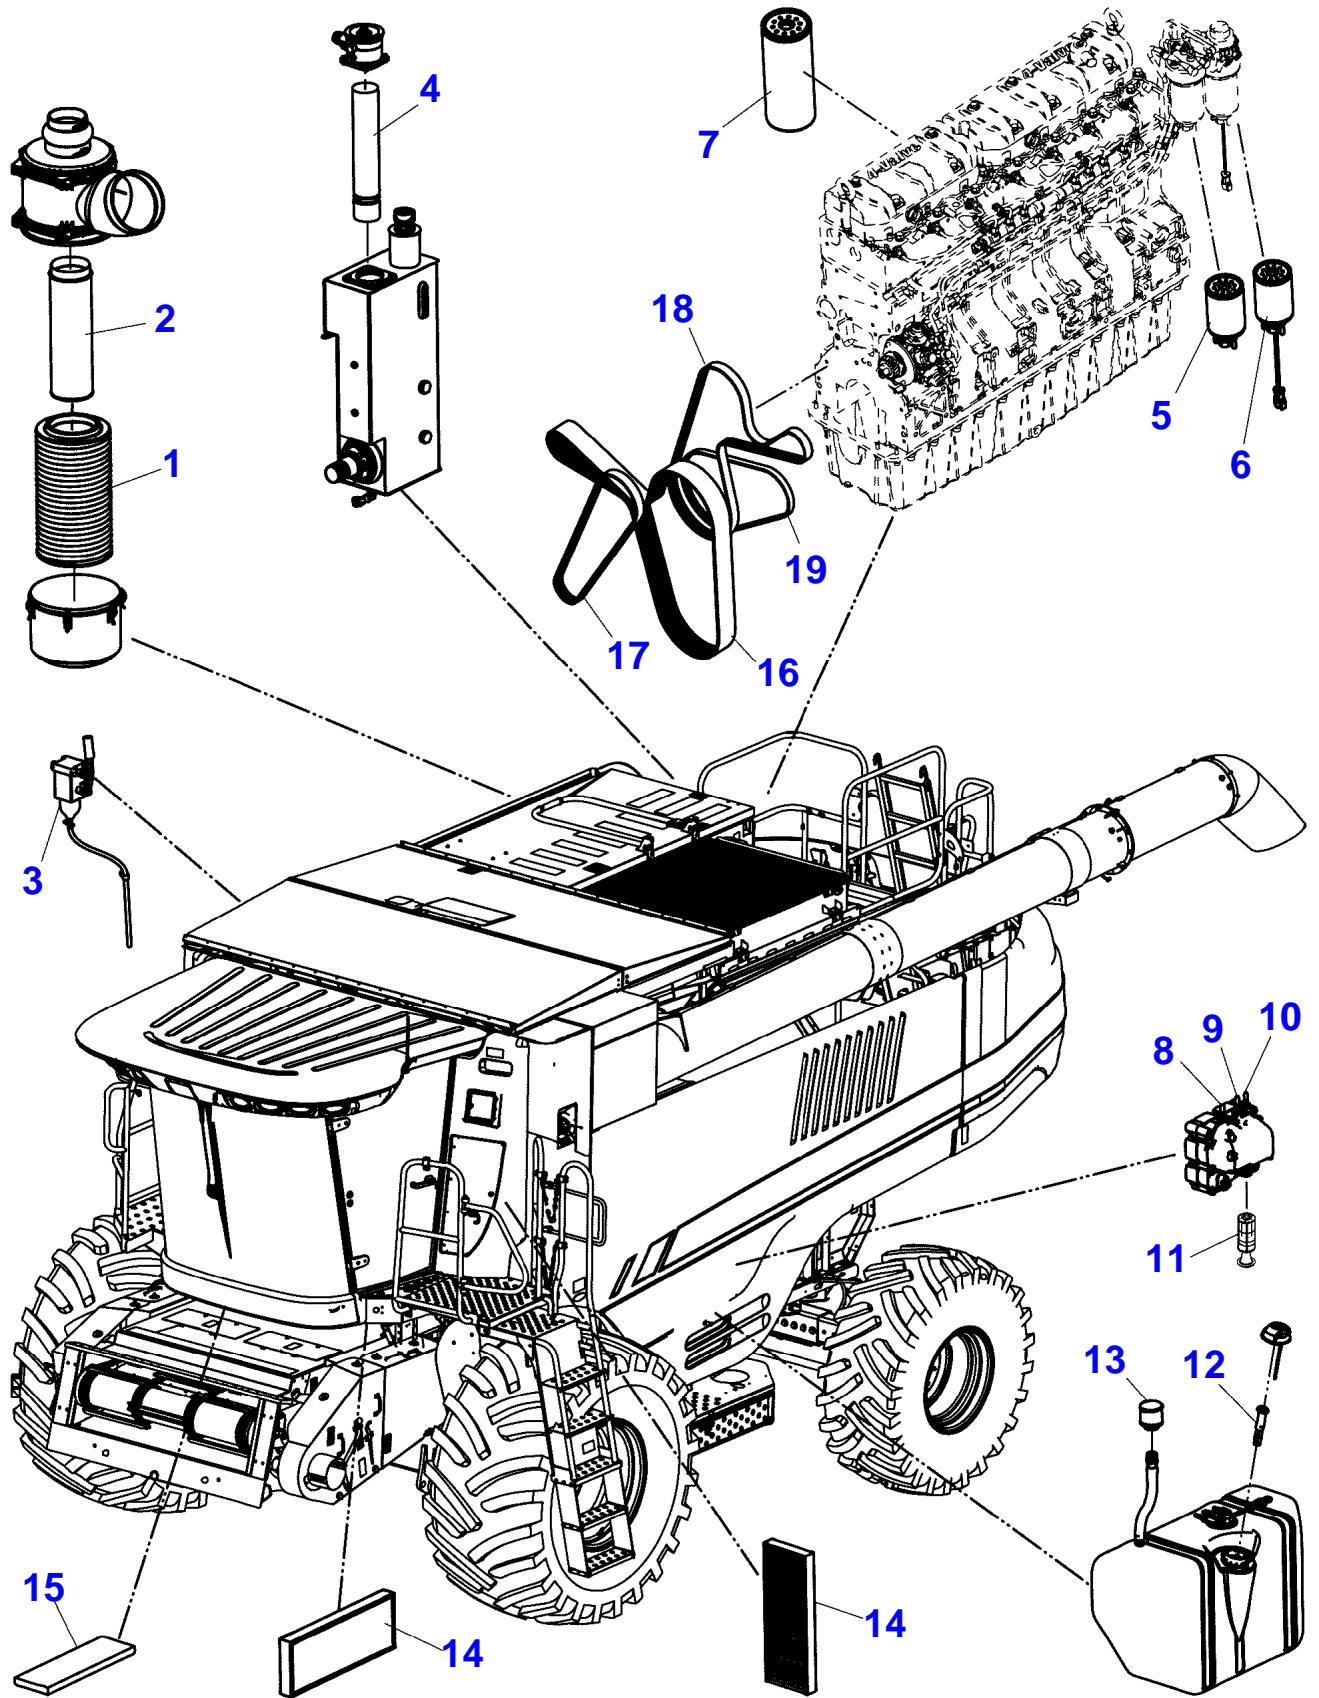

<b>Page Number</b>	<b>Page Title</b>	<b>Page Reference</b>
01-000-TOC	ENGINE, FUEL AND EXHAUST SYSTEM	01-000-TOC
02-000-TOC	DRIVE SYSTEM	02-000-TOC
03-000-TOC	AXLES	03-000-TOC
04-000-TOC	FRAME AND SUSPENSION	04-000-TOC
05-000-TOC	STEERING SYSTEM	05-000-TOC
06-000-TOC	DRIVE TRAIN SYSTEM	06-000-TOC
07-000-TOC	BRAKE SYSTEM	07-000-TOC
08-000-TOC	HYDRAULIC SYSTEM	08-000-TOC
09-000-TOC	ELECTRICAL SYSTEM	09-000-TOC
10-000-TOC	CAB	10-000-TOC
11-000-TOC	AIR CONDITIONING AND HEATING SYSTEM	11-000-TOC
12-000-TOC	CHASSIS	12-000-TOC
13-000-TOC	DECALS	13-000-TOC
14-000-TOC	WHEELS	14-000-TOC
15-000-TOC	FEEDING SYSTEM	15-000-TOC
16-000-TOC	THRESHING SYSTEM	16-000-TOC
17-000-TOC	CLEANING SYSTEM	17-000-TOC
18-000-TOC	GRAIN BIN AND ELEVATOR SYSTEM	18-000-TOC
19-000-TOC	DISCHARGE SYSTEM	19-000-TOC
20-000-TOC	PRECISION FARMING SYSTEMS	20-000-TOC
21-000-TOC	ATTACHMENTS	21-000-TOC

FILTERS AND BELTS

Item	Part Number	Qty	Description Comments	Technical Specification
	71476042		SEAT SWITCH	
1	71438533	1	AIR FILTER ELEMENT PRIMARY AIR FILTER, AIR INTAKE ENGINE	
2	71438534	1	AIR FILTER ELEMENT SECONDARY FILTER, INNER, INTAKE ENGINE	
3	3907943M1	1	FUEL ELEMENT	
4	71444190	1	HYDRAULIC FILTER ELEMENT HYDRAULIC FILTER, PRIMARY	
5	71440172	1	MAIN FUEL FILTER	
6	71440173	1	PRE FUEL FILTER	
7	71438575	1	OIL FILTER	
8	V837079428	1	DEF CONNECTOR INLET	
9	V837079430	1	DEF CONNECTOR BACKFLOW	
10	V837079429	1	DEF CONNECTOR OUTLET	
11	71451710	1	MODULE FILTER DEF MODULE FILTER	
12	71443169	1	DEF FILLER NECK FILTER	
13	71459954	1	BREATHER FILTER BREATHER FILTER, DEF TANK	
14	71393893	2	AIR FILTER ELEMENT PRIMARY AIR FILTER, CAB	
15	71391153	1	AIR FILTER ELEMENT AIR FILTER, HVAC	
16	71448150	1	BELT ALTERNATOR BELT	
17	71438552	1	SERPENTINE BELT ASPIRATOR FAN	1038.6MM
18	71478776	1	V-BELT AIR CONDITIONER COMPRESSOR	6 RIB, 1623.5MM
19	V685040894	1	ALTERNATOR BELT MULTI-RIBBED BELT COOLANT PUMP	