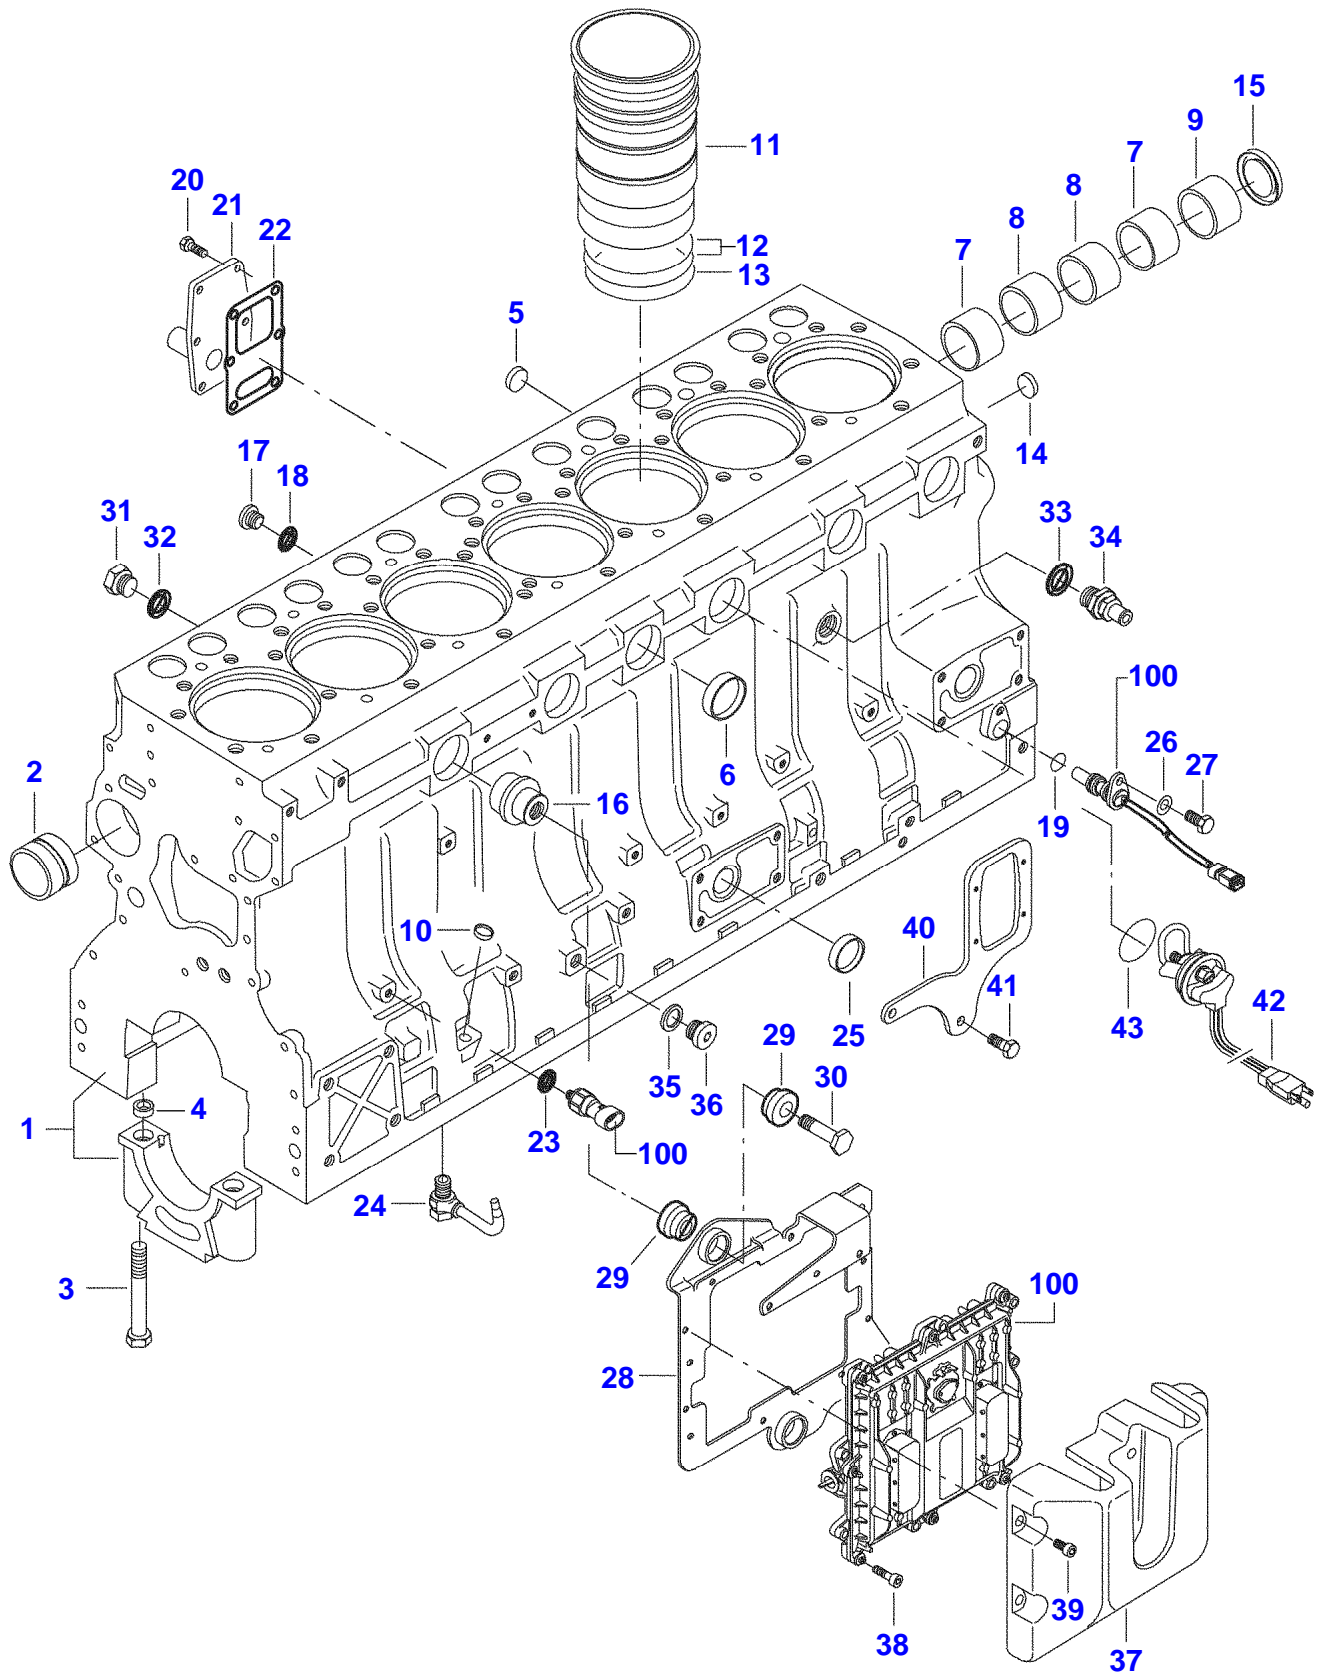

Item	Part Number	Qty	Description Comments
1	V837091152	1	CONVERSION KIT
2	V837091129	1	FUEL FILTER KIT [A]
3	V837074054	1	FUEL FILTER WATER ALARM [A]
	V837091271	1	SEAL
4	V836007420	1	BANJO BOLT
5	V615881420	15	SEALING WASHER
6	V640325014	2	PLUG
7	V641086010	3	STRAIGHT FITTING
8	V837086099	1	MAIN FUEL FILTER
9	V837091129	1	FUEL FILTER KIT [B]
10	V640435010	3	BANJO BOLT
11	V837074164	1	FUEL PIPE
12	V837074166	1	FUEL PIPE
13	V837074168	1	FUEL PIPE
14	V837074023	1	FUEL PIPE
15	V837074191	1	QUICK COUPLER
16	V602060610	1	RETAINER CLAMP
17	V837074173	1	FUEL PIPE
18	V837073117	1	BANJO BOLT
19	V615870812	2	SEALING WASHER
20	V837074146	1	STRAIGHT FITTING
21	V615871014	1	SEALING WASHER
22	V500151050	4	WASHER
23	V581805020	4	HEX SOCKET SCREW
24	V614601125	1	O-RING
25	V837074076	1	QUICK COUPLER
26	V510600602	6	NUT
27	V602098110	6	RETAINER CLAMP
28	V528801102	6	HEX CAP SCREW
29	V615871016	1	SEALING WASHER
100		X	

SEE PAGE 01-0017

[A] INCLUDED IN ITEM 1

[B] INCLUDED IN ITEM 8

9560 COMBINE (CE, 2012-2014) (CHC28101 - EHC28500)
SIS0155

SIS0155