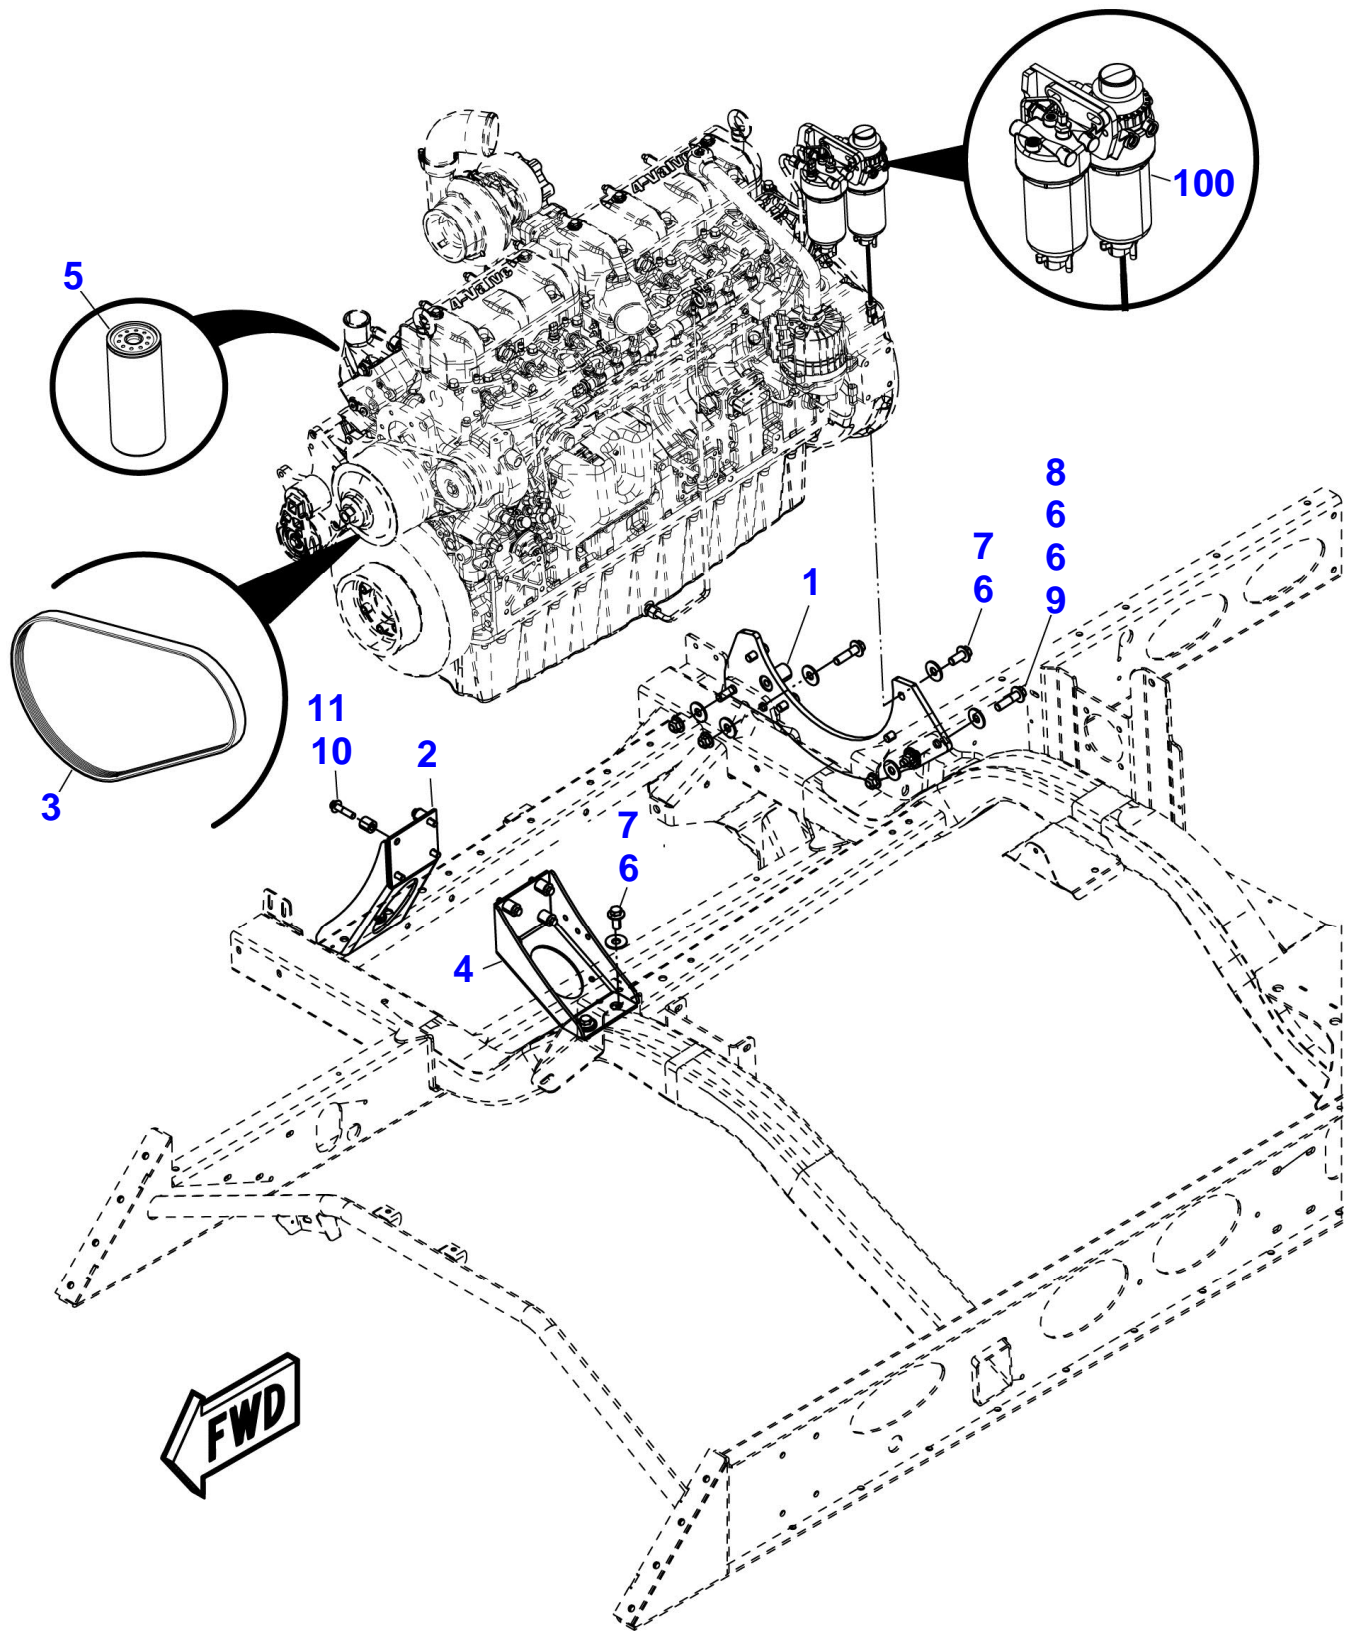

<b>Page Number</b>	<b>Page Title</b>	<b>Page Reference</b>
01-000-TOC	ENGINE, FUEL AND EXHAUST SYSTEM	01-000-TOC
02-000-TOC	DRIVE SYSTEM	02-000-TOC
03-000-TOC	AXLES	03-000-TOC
04-000-TOC	FRAME AND SUSPENSION	04-000-TOC
05-000-TOC	STEERING SYSTEM	05-000-TOC
06-000-TOC	DRIVE TRAIN SYSTEM	06-000-TOC
07-000-TOC	BRAKE SYSTEM	07-000-TOC
08-000-TOC	HYDRAULIC SYSTEM	08-000-TOC
09-000-TOC	ELECTRICAL SYSTEM	09-000-TOC
10-000-TOC	CAB	10-000-TOC
11-000-TOC	AIR CONDITIONING AND HEATING SYSTEM	11-000-TOC
12-000-TOC	CHASSIS	12-000-TOC
13-000-TOC	DECALS	13-000-TOC
14-000-TOC	WHEELS	14-000-TOC
15-000-TOC	FEEDING SYSTEM	15-000-TOC
16-000-TOC	THRESHING SYSTEM	16-000-TOC
17-000-TOC	CLEANING SYSTEM	17-000-TOC
18-000-TOC	GRAIN BIN AND ELEVATOR SYSTEM	18-000-TOC
19-000-TOC	DISCHARGE SYSTEM	19-000-TOC
20-000-TOC	PRECISION FARMING SYSTEMS	20-000-TOC
21-000-TOC	ATTACHMENTS	21-000-TOC

C0859021-02-01

Item	Part Number	Qty	Description Comments	Technical Specification
	V835476764	1	ENGINE	98 ATI
1	71443143	1	ENGINE SUPPORT	
2	71433647	1	ENGINE MOUNT	
3	V685040894		MULTI-RIBBED BELT	
4	71435832	1	ENGINE SUPPORT	
5	V836379588	1	ENGINE OIL FILTER	
6	700711165	16	FLAT WASHER	5/8"
7	3009235X1	8	HEXAGON FLANGE BOLT	M16 X 35 ISO 10.9 ZN
8	3009240X1	4	HEXAGON FLANGE BOLT	M16 X 60 (2.0) ISO 10.9 ZN
9	3735019M1	4	DECAL	
10	71322759	8	SPACER	.531" ID
11	3009224X1	8	HEXAGON FLANGE BOLT	M12 X 50 (1.75) ISO 10.9 ZN
100		X		
			SEE PAGE 01-0016	