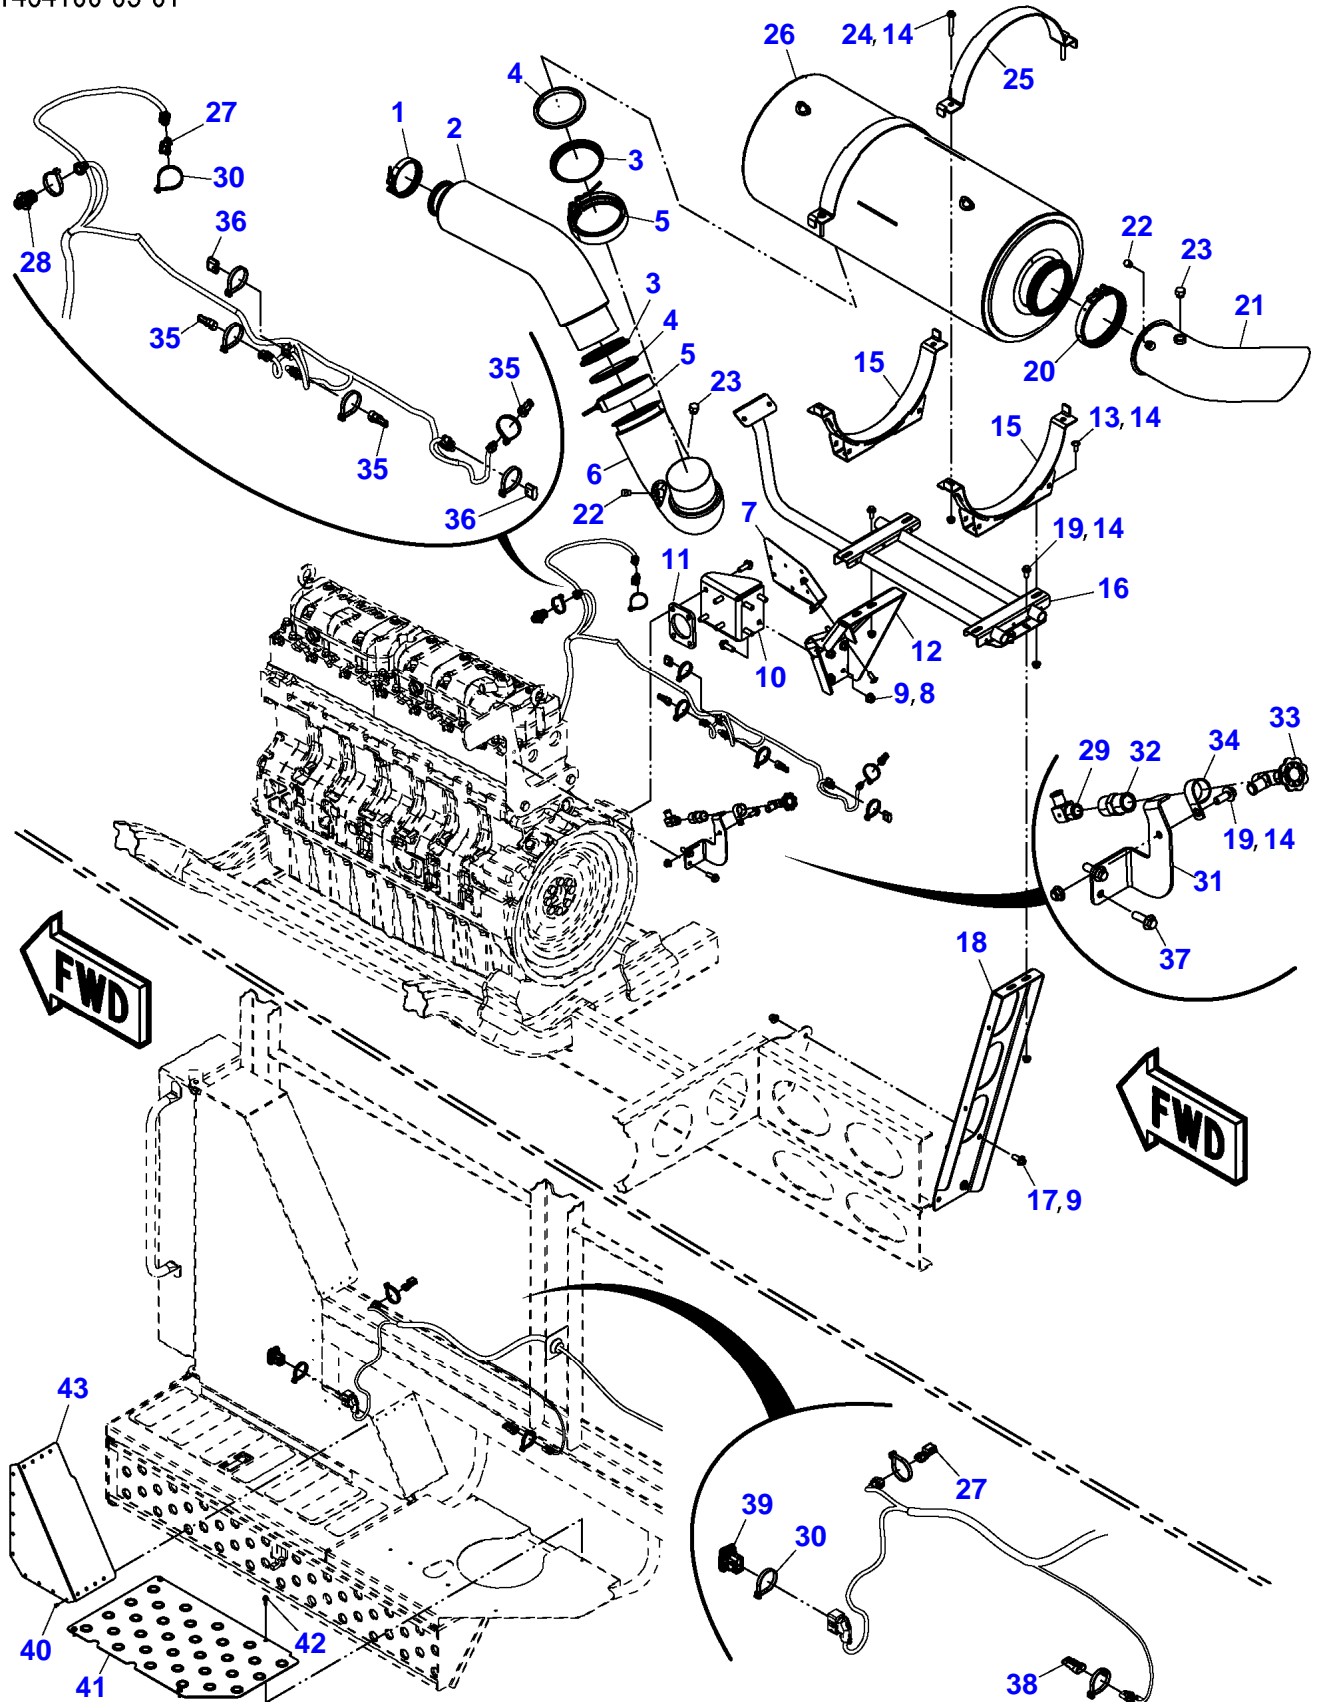

71464100-03-01

Item	Part Number	Qty	Description Comments	Technical Specification
1	V837084045	1	V CLAMP	
2	71453208	1	EXHAUST PIPE	
3	575160D1	2	V CLAMP	5"
4	575160D1	2	V CLAMP	5"
5	575160D1	2	V CLAMP	5"
6	71453209	1	EXHAUST PIPE	
7	71464044	1	EXHAUST SHIELD	
8	3009221X1	8	HEXAGON FLANGE BOLT	M12 X 35 (1.75) ISO 10.9 ZN
9	5000030X1	7	HEX FLANGE LOCKNUT	M12 (1.75) ISO 8
10	71470256	1	EXHAUST SUPPORT	
11	71449251	1	PLATE	
12	71470260	1	EXHAUST SUPPORT	
13	385373X1	6	ROUND HEAD SQUARE NECK CARRIAGE BOLT	M10 X 25 (1.5) ISO 8.8 ZN.
14	5000029X1	14	HEX FLANGE LOCKNUT	M10 (1.5) ISO 8
	5000029X1	3	HEX FLANGE LOCKNUT	M10 (1.5) ISO 8
15	71468012	2	EXHAUST CLAMP	
16	71464026	1	EXHAUST FRAME BRACKET	
17	3818907M1	3	BOLT	
18	71464028	1	EXHAUST BRACKET	
19	3009206X1	4	HEXAGON FLANGE BOLT	M10 X 25 (1.5) ISO 10.9 ZN
	3009206X1	1	HEXAGON FLANGE BOLT	M10 X 25 (1.5) ISO 10.9 ZN
20	71459090	1	EXHAUST CLAMP	6.85" OD X .874"
21	71453212	1	EXHAUST PIPE TIP	
22	71463263	2	PLUG	M14 (1.5)
23	71463262	2	PLUG	M20 (1.5)
24	3811722M1	4	BOLT	
25	71464010	2	BAND CLAMP	
26	71459119	1	MUFFLER	
27	71457311	2	CONNECTOR CAP	2 PIN
28	71457309	1	CONNECTOR CAP	4 PIN
29	700735659	1	ELBOW FITTING	1/2" NPT X 5/8" HOSE BEAD
30	402294X1	10	CABLE TIE	390MM X 7.6MM
31	71463157	1	SUPPORT	
32	71467930	1	STRAIGHT FITTING	1/2" X 1/2" NPTF
33	700743479	1	SHUTOFF VALVE	
34	700725832	1	HOSE CLAMP	1-1/8" X .406"
35	71457303	3	CONNECTOR CAP	2 PIN
36	71457302	2	CONNECTOR CAP	
37	3009207X1	2	HEXAGON FLANGE BOLT	M10 X 30 (1.5) ISO 10.9 ZN
38	71457305	1	CAP	3 PIN
39	71457307	1	CAP	12 PIN
40	70926695	17	POP RIVET	5/32" X 1/4", PLTD
41	71459121	1	PLATE	
42	3012142X1	4	HEXAGON FLANGE BOLT	M6 X 20 (1.0) ISO 8.8 ZN
43	71470276	1	SHIELD