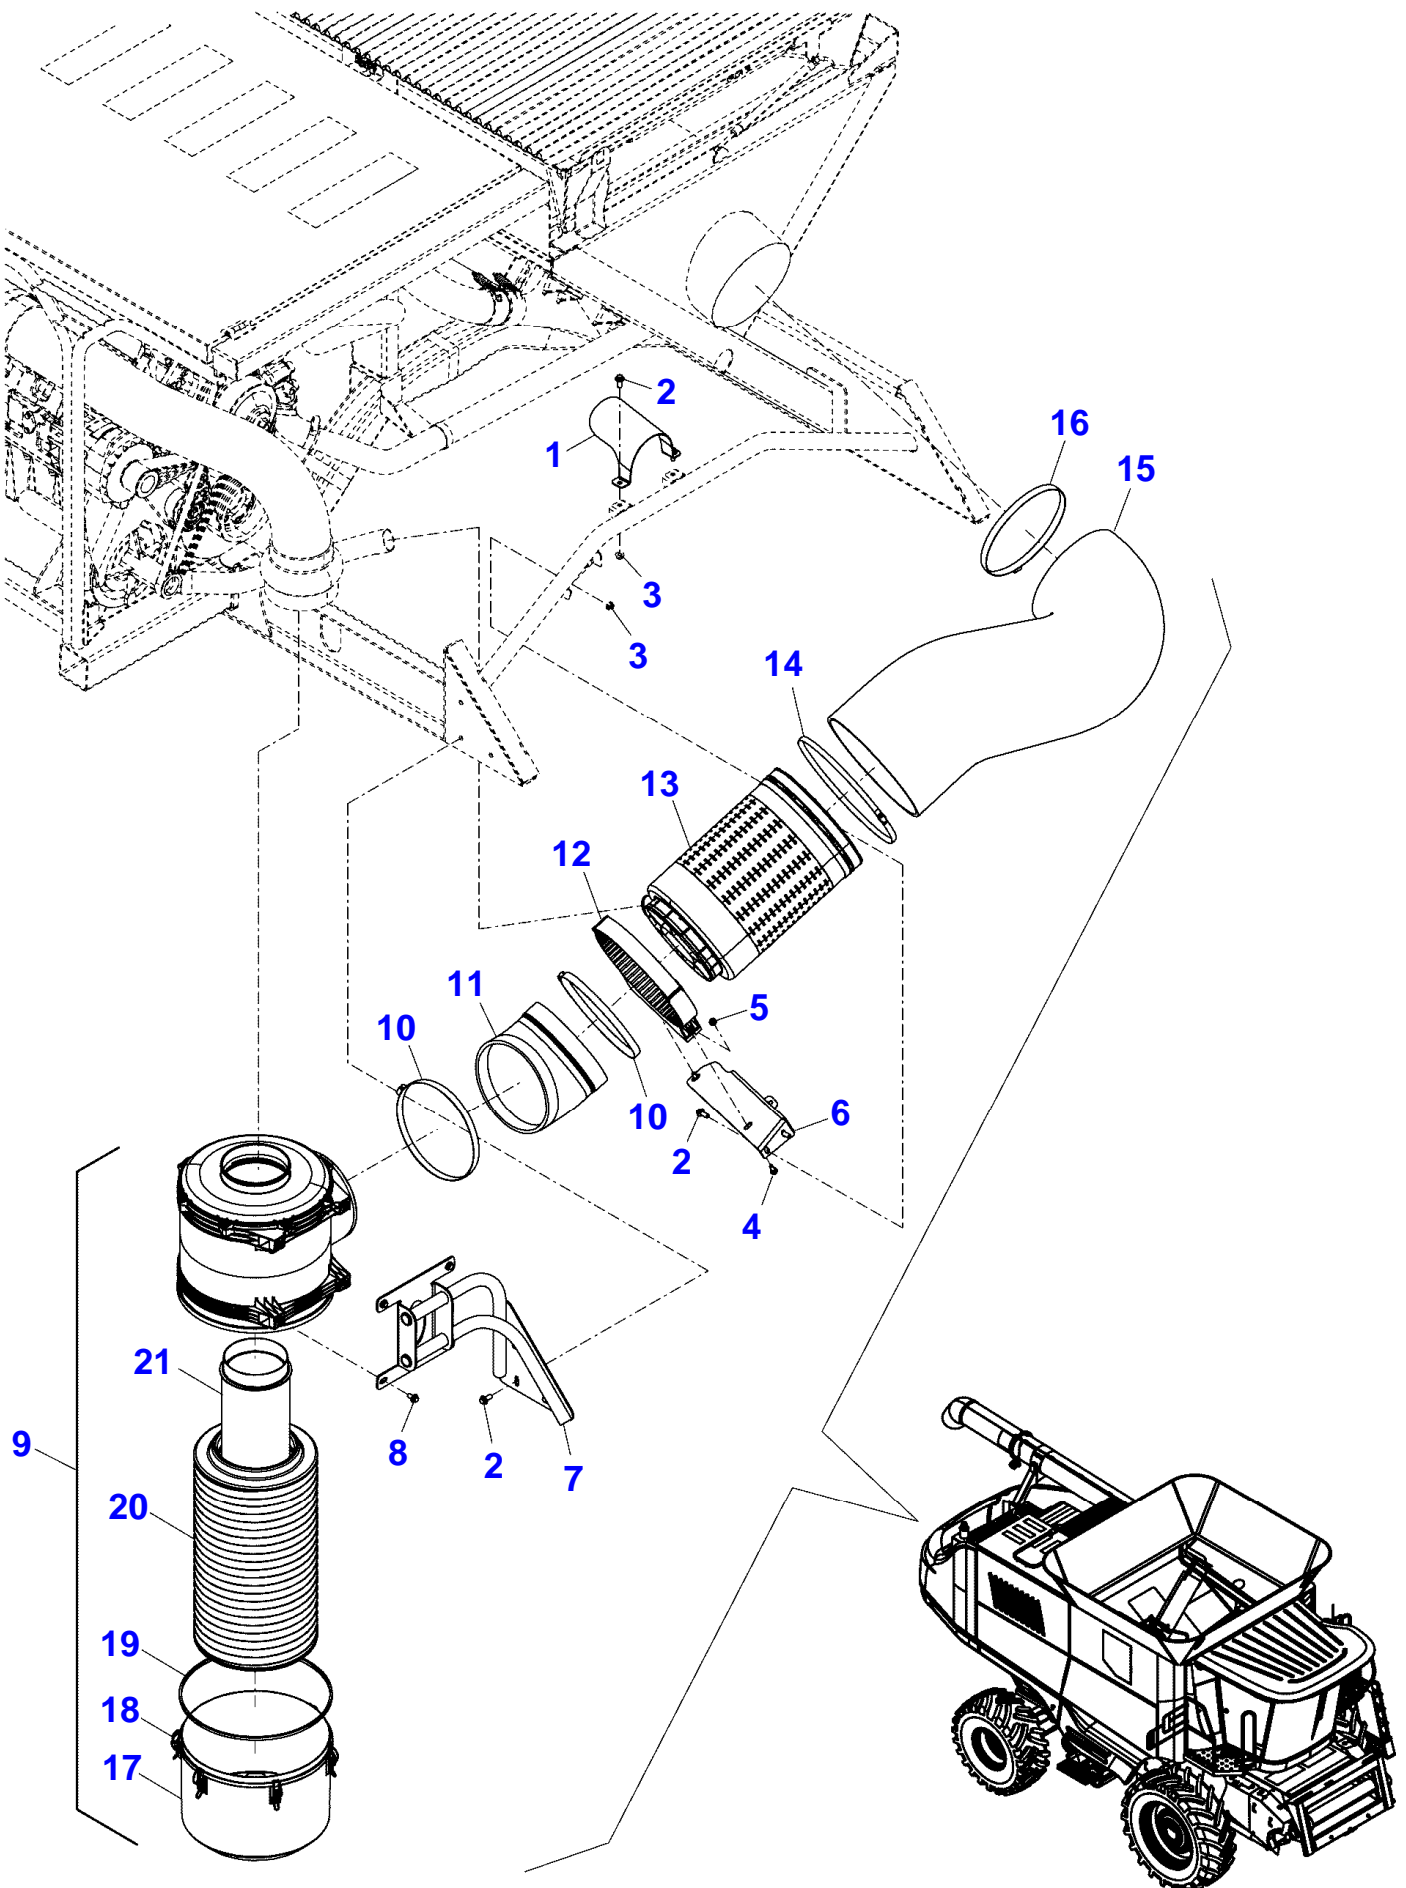

C0859041-07

Item	Part Number	Qty	Description Comments	Technical Specification
1	71449267	1	AIR INLET SUPPORT	
2	3009206X1	7	HEXAGON FLANGE BOLT	M10 X 25 (1.5) ISO 10.9 ZN
3	5000029X1	4	HEX FLANGE LOCKNUT	M10 (1.5) ISO 8
4	3012154X1	2	HEXAGON FLANGE BOLT	M8 X 30 (1.25) ISO 8.8 ZN
5	3019124X1	2	HEX FLANGE NUT	M8 (1.25) ISO 10 ZN
6	71441568	1	PREFILTER MOUNT	
7	71435840	1	SUPPORT BRACE	
8	3009205X1	4	HEXAGON FLANGE BOLT	M10 X 20 (1.5) ISO 10.9 PH
9	71438510	1	AIR FILTER ASSEMBLY COMPLETE ASSEMBLY	
10	71476035	2	WORM HOSE CLAMP	
11	71464080	1	CONNECTOR	
12	71438550	1	BRACKET	
13	71438511	1	AIR PRE-CLEANER	
14	700736195	1	HOSE CLAMP	
15	71479558	1	INTAKE DUCT	
16	71479560	1	V CLAMP	305MM D
17	71443171	1	AIR FILTER HOUSING COVER	
18	71443172	1	LATCH	
19	71443173	1	AIR FILTER HOUSING COVER GASKET	
20	71438533	1	AIR FILTER ELEMENT PRIMARY AIR FILTER	
21	71438534	1	AIR FILTER ELEMENT SECONDARY FILTER, INNER