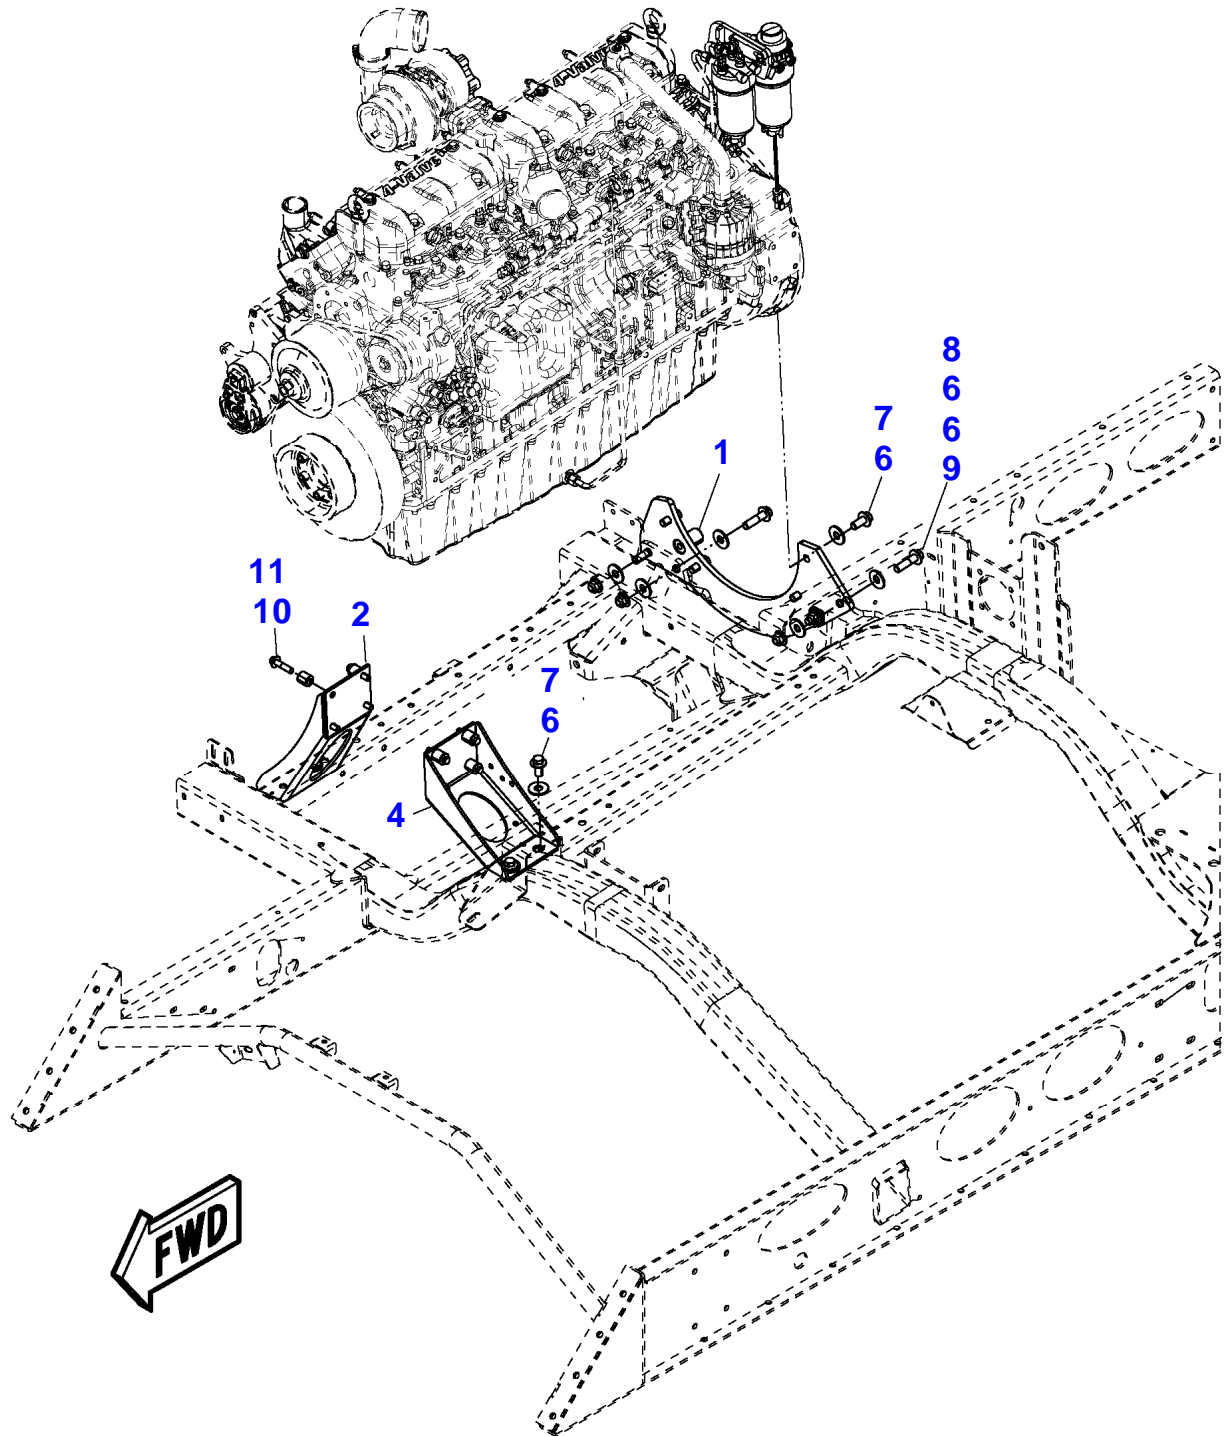

C0859211-02-01

Item	Part Number	Qty	Description Comments	Technical Specification
1	71443143	1	ENGINE SUPPORT	
2	71433647	1	ENGINE MOUNT	
4	71478827	1	ENGINE MOUNT	
6	3009235X1	8	HEXAGON FLANGE BOLT	M16 X 35 ISO 10.9 ZN
7	700711165	16	FLAT WASHER	5/8"
8	3009240X1	4	HEXAGON FLANGE BOLT	M16 X 60 (2.0) ISO 10.9 ZN
9	5000031X1	4	HEX FLANGE LOCKNUT	M16 (2.0) ISO 8
10	71322759	8	SPACER	.531" ID
11	3009224X1	8	HEXAGON FLANGE BOLT	M12 X 50 (1.75) ISO 10.9 ZN