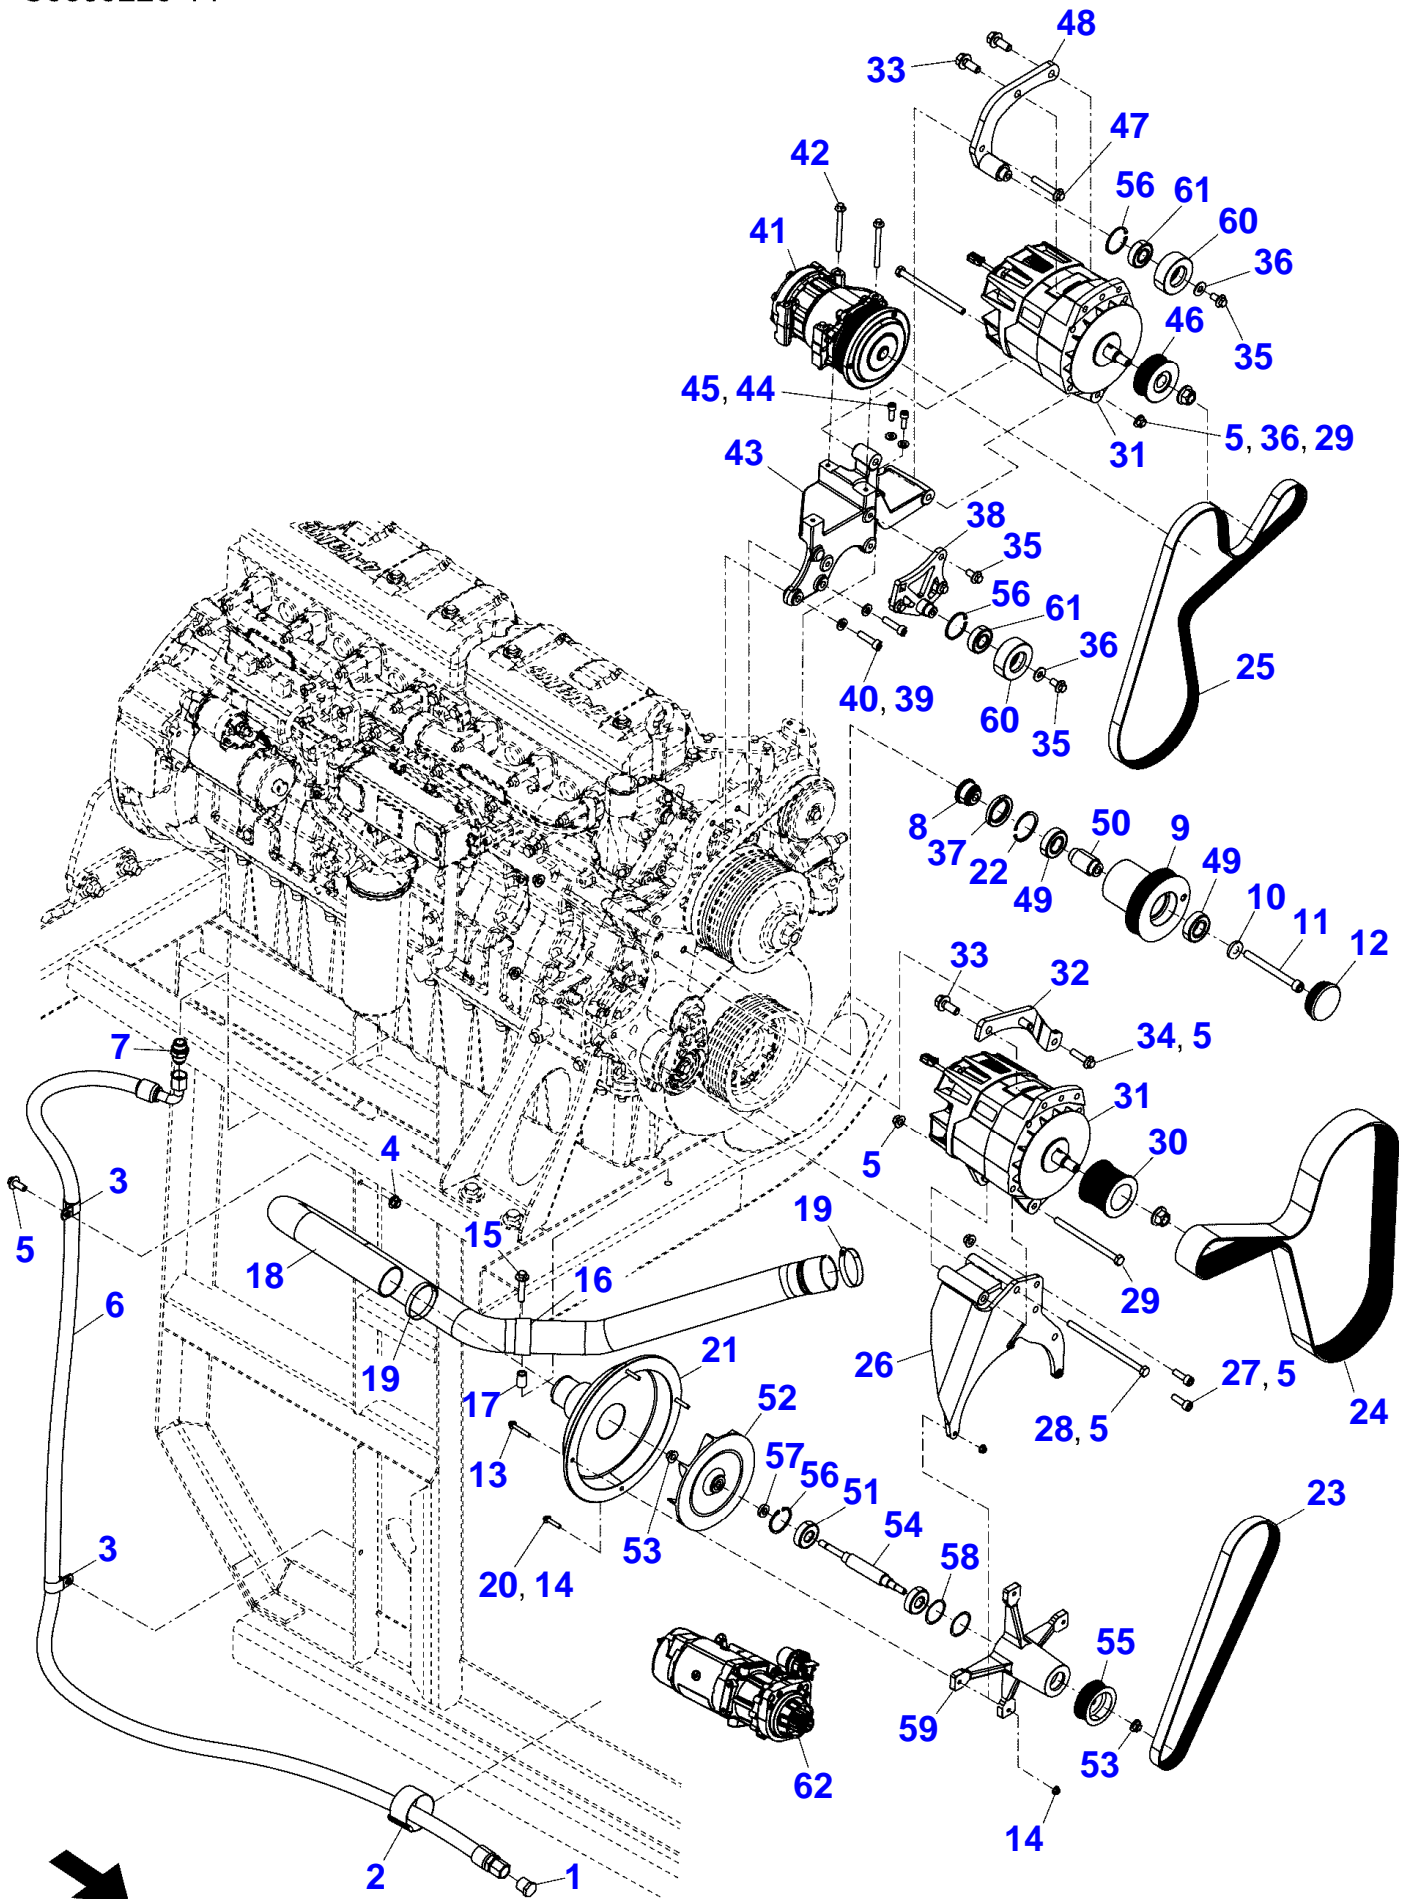

Item	Part Number	Qty	Description Comments	Technical Specification
1	70924290	1	HEX HEAD PLUG	7/8"-14
2	71412778	1	STRAP	395MM
3	70925621	2	P-CLIP	1" ID
4	3009206X1	1	HEXAGON FLANGE BOLT	M10 X 25 (1.5) ISO 10.9 ZN
5	5000029X1	7	HEX FLANGE LOCKNUT	M10 (1.5) ISO 8
6	71470248	1	HYDRAULIC HOSE	5/8"ID X 2650MM
7	NS	1	NON-SERVICEABLE PART	
8	71458103	1	SPACER	
9	71458120	1	PULLEY COMPLETE ASSEMBLY	
	71457317	1	PULLEY	
10	71457325	1	SPACER	
11	71458118	1	HEX SOCKET HEAD BOLT	M12 X 1.75 X 120, CL12.9
12	71458101	1	PLUG	
13	3012146X1	3	HEXAGON FLANGE BOLT	M6 X 40 (1.0) ISO 8.8 ZN
14	5000027X1	4	HEX FLANGE LOCKNUT	M6 (1.0) ISO 8
15	3009211X1	1	HEXAGON FLANGE BOLT	M10 X 50 ISO 10.9 ZN
16	7041015	1	P-CLIP	2-1/4" ID X .531" HOLE
17	700145745	1	BUSH	16MM OD X 25MM OL X 2.77MM WT
18	71441559	1	HOSE	
19	720649	2	HOSE CLAMP	2" ID-3" ID
20	3012144X1	1	HEXAGON FLANGE BOLT	M6 X 30 (1.0) ISO 8.8 ZN
21	700746329	1	FAN HOUSING	
22	71486064	1	ASPIRATION FAN	HS
	208230M1	1	INTERNAL RETAINING RING	B.D.: 2.062" - PH
23	71438552	1	SERPENTINE BELT	1038.6MM
24	71463133	1	SERPENTINE BELT	1731MM, 14 RIBS
25	71478776	1	V-BELT	6 RIB, 1623.5MM
26	71463130	1	SUPPORT	
27	700717684	2	HEX SOCKET HEAD BOLT	M10 X 1.5 X 30, CL12.9
28	3011649X1	1	HEXAGONAL HEAD BOLT	M10 X 180 (1.5) ISO 8.8 ZN
29	71448148	2	HEXAGONAL HEAD BOLT	M10 X 1.5 X 150, CL8.8
30	71448110	1	PULLEY	14 RIB
31	71448135	2	ALTERNATOR	160 AMP
	71448136	1	OVERHAUL KIT	
	71448137	1	REGULATOR	
	71448138	1	RECTIFIER	
	71448139	1	KIT, BRUSH	
	71448140	1	ALTERNATOR FAN	
	71448141	1	SCREEN	
	70910184	1	WOODRUFF KEY	5/32" X 3/4", #8
32	71463132	1	ALTERNATOR SUPPORT	
33	700710984	4	HEXAGON FLANGE BOLT	1/2"-13 X 1-1/4", GR8, FT
34	3009209X1	1	HEXAGON FLANGE BOLT	M10 X 40 (1.5) ISO 10.9 ZN
35	3009205X1	5	HEXAGON FLANGE BOLT	M10 X 20 (1.5) ISO 10.9 PH
36	700702916	3	FLAT WASHER	3/8"
37	71435850	2	IDLER PULLEY	
	71457323	1	LIP SEAL	38.1MM ID X 57.2MM OD
38	71453073	1	BRACKET	
39	3000258X1	2	HEX SOCKET HEAD CAPSCREW	M10 X 40 (1.5) ISO 10.9 ZN
40	71432182	2	WASHER	M10 - 3/8
41	71443175	1	AIR CONDITIONING COMPRESSOR	R134A
	71443174	1	COMPRESSOR CLUTCH	
42	3012164X1	3	HEXAGON FLANGE BOLT	M8 X 90 (1.25) ISO 8.8 ZN
43	71445228	1	MOUNT	
44	70951067	2	HEX SOCKET HEAD BOLT	M8 X 1.25 X 25MM, CL10.9, FT
45	71432181	2	WASHER	5/16" (8MM)
46	71445230	1	PULLEY	
47	3009213X1	1	HEXAGON FLANGE BOLT	M10 X 60 (1.5) ISO 10.9 ZN
48	71450397	1	SUPPORT	
49	17798	2	BALL BEARING	25MM ID
50	71457320	1	SPACER	
51	71451742	2	BALL BEARING	17MM ID X 47MM OD
52	71449331	1	FAN	
53	3019125X1	5	HEX FLANGE NUT	M10 (1.5) ISO 10 ZN
54	71486061	1	SHAFT	
55	71486065	1	DRIVE SHEAVE	
56	526899	2	RETAINING RING	
57	71451744	1	SPACER	22.2MM OD X 4.7MM
58	71451738	2	WAVE SPRING	39.7MM ID X 47MM OD