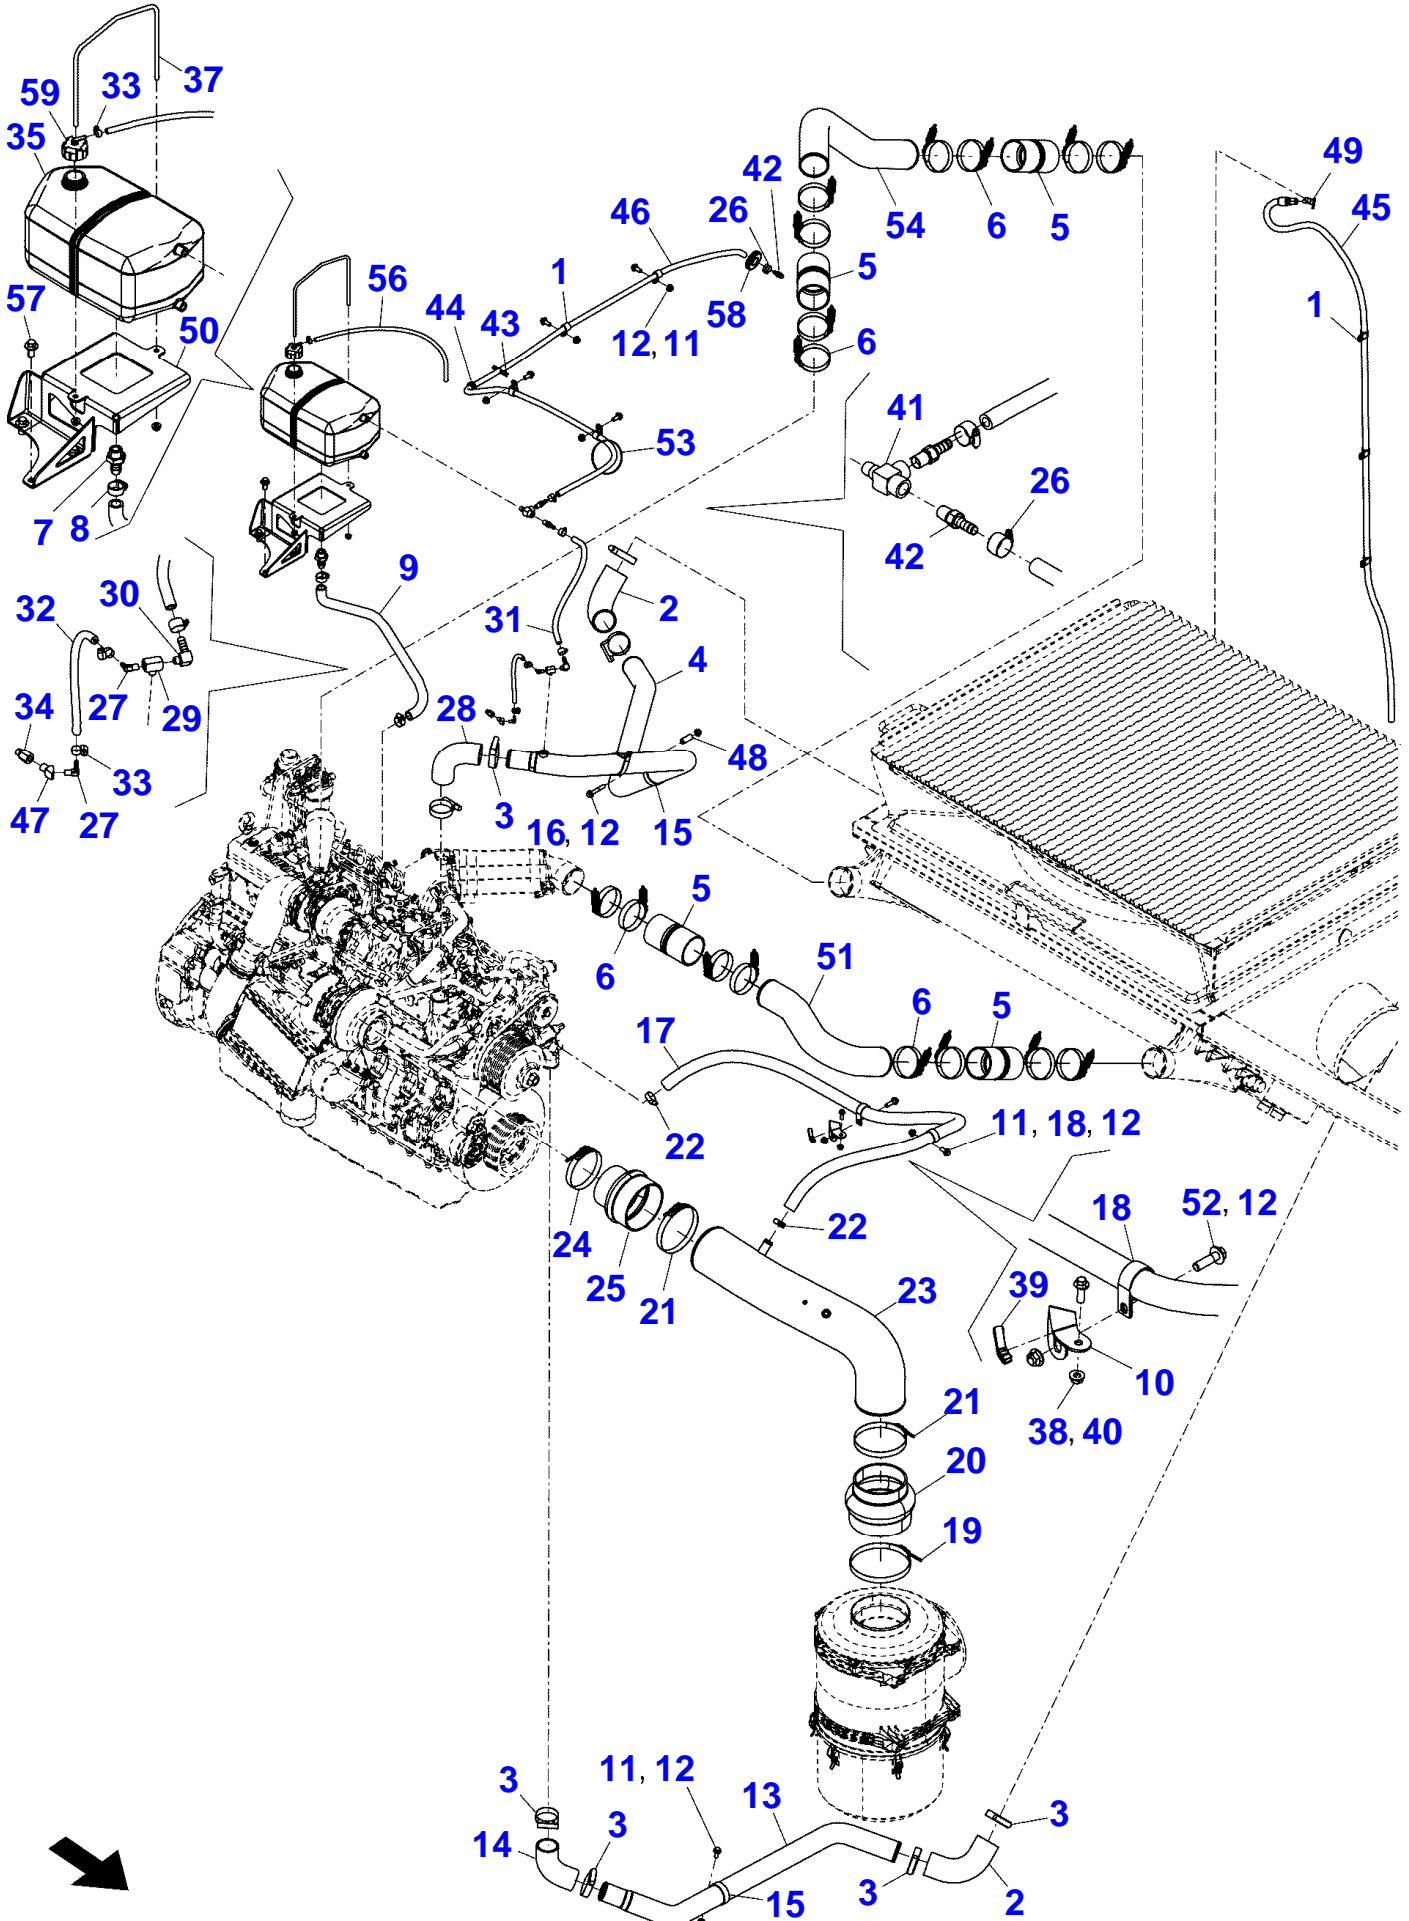

C0859250-10

Item	Part Number	Qty	Description Comments	Technical Specification
1	AG562237	7	P-CLIP	3/4" ID
2	71437283	2	ELBOW	63.5MM ID, 80D
3	71366540	8	CONSTANT TORQUE CLAMP	3.110" OD TO 2.245" OD
4	71438504	1	COOLANT TUBE	
5	71464065	4	CHARGE AIR CONNECTOR	3.504MM X 3.898MM X 6.417MM
6	71470297	16	SPRING CLAMP	
7	70926912	1	HOSE FITTING	3/4"
8	AG561229	2	HOSE CLAMP	13/16"-1-3/4" , SAE 20 ,SS
9	71464081	1	COOLANT HOSE	19.05MM ID
10	71470228	1	STANDOFF BRACKET	
11	3009206X1	6	HEXAGON FLANGE BOLT	M10 X 25 (1.5) ISO 10.9 ZN
12	5000029X1	8	HEX FLANGE LOCKNUT	M10 (1.5) ISO 8
13	71438503	1	COOLANT TUBE	
14	71441566	1	ELBOW FITTING	
15	504223D1	3	HOSE CLAMP	
16	3009213X1	1	HEXAGON FLANGE BOLT	M10 X 60 (1.5) ISO 10.9 ZN
17	71435847	1	HOSE	25.5MM ID X 2000MM
18	70926874	2	LINE CLAMP	1-1/2"
19	71441561	1	T-BOLT CLAMP	7-1/4" ID
20	72526295	1	REDUCER	7IN TO 6IN
21	71443277	2	T-BOLT CLAMP	6-1/4"
22	364125X1	2	HOSE CLIP	?5-40MM, 1.75-0.81-STD-ZN
23	71443298	1	INTAKE TUBE	
24	71441560	1	T-BOLT CLAMP	5-1/4" ID
25	71467011	1	REDUCER HOSE	6" X 4-3/4"
26	AG561227	4	HOSE CLAMP	0.44"-0.78",SAE 6,SS
27	71406629	2	ELBOW FITTING	90 DEG, 0.125FNPT X 3/16 BARB
28	71409569	1	ELBOW FITTING	90 DEG, 2-1/4"
29	71453195	1	TEE FITTING	1/8 X 1/8
30	71440950	1	BARBED ELBOW FITTING	3/8 X 1/8 NPTM
31	71470227	1	COOLANT HOSE	3/8" X 15.157"
32	71453194	1	HOSE	3/16"ID X 250MM
33	70929402	3	HOSE CLAMP	1/4" X 5/8"
34	700716238	1	ADAPTER FITTING	1/8" F NPTF X M10 X 1 M ORB
	700716061	1	O-RING	8.10 OD X 1.6MM
35	71484776	1	OVERFLOW RESERVOIR	
37	71470234	1	U-BOLT	M8 X 1.25 THREAD
38	5000028X1	3	HEX FLANGE LOCKNUT	M8 (1.25) ISO 8
39	71470240	1	TRIM SEAL	3.543"
40	3012153X1	1	HEXAGON FLANGE BOLT	M8 X 25 (1.25) ISO 8.8 ZN
41	700704704	1	TEE FITTING	1/4"-18 NPT
42	7746449	3	COUPLING	3/8" X 1/4-18 NPTF
43	700163737	2	EDGE TRIM	1" LG
44	827881	1	GROMMET	.62" ID X 1.12" OD
45	71409555	1	RADIATOR HOSE	
46	71470226	1	COOLANT HOSE	3/8" X 93.701"
47	70920655	1	ELBOW FITTING	1/8"-27, 45D
48	852684	1	SPACER	PLATED
49	70933036	1	DRAIN VALVE	1/4" NPT
50	71464086	1	MOUNTING BRACKET	
51	71478784	1	AIR TUBE	3.5 ID X 16GA
52	3009208X1	1	HEXAGON FLANGE BOLT	M10 X 35 (1.5) ISO 10.9 ZN
53	402294X1	1	CABLE TIE	390MM X 7.6MM
54	71463126	1	AIR TUBE	3.5MM OD, 16GA
56	71467939	1	COOLANT RECOVERY HOSE	5/16" ID X 67.402"
57	3009219X1	3	HEXAGON FLANGE BOLT	M12 X 25 (1.75) ISO 10.9 ZN
58	827238	1	GROMMET	
59	ACW0157130	1	EXPANSION TANK CAP