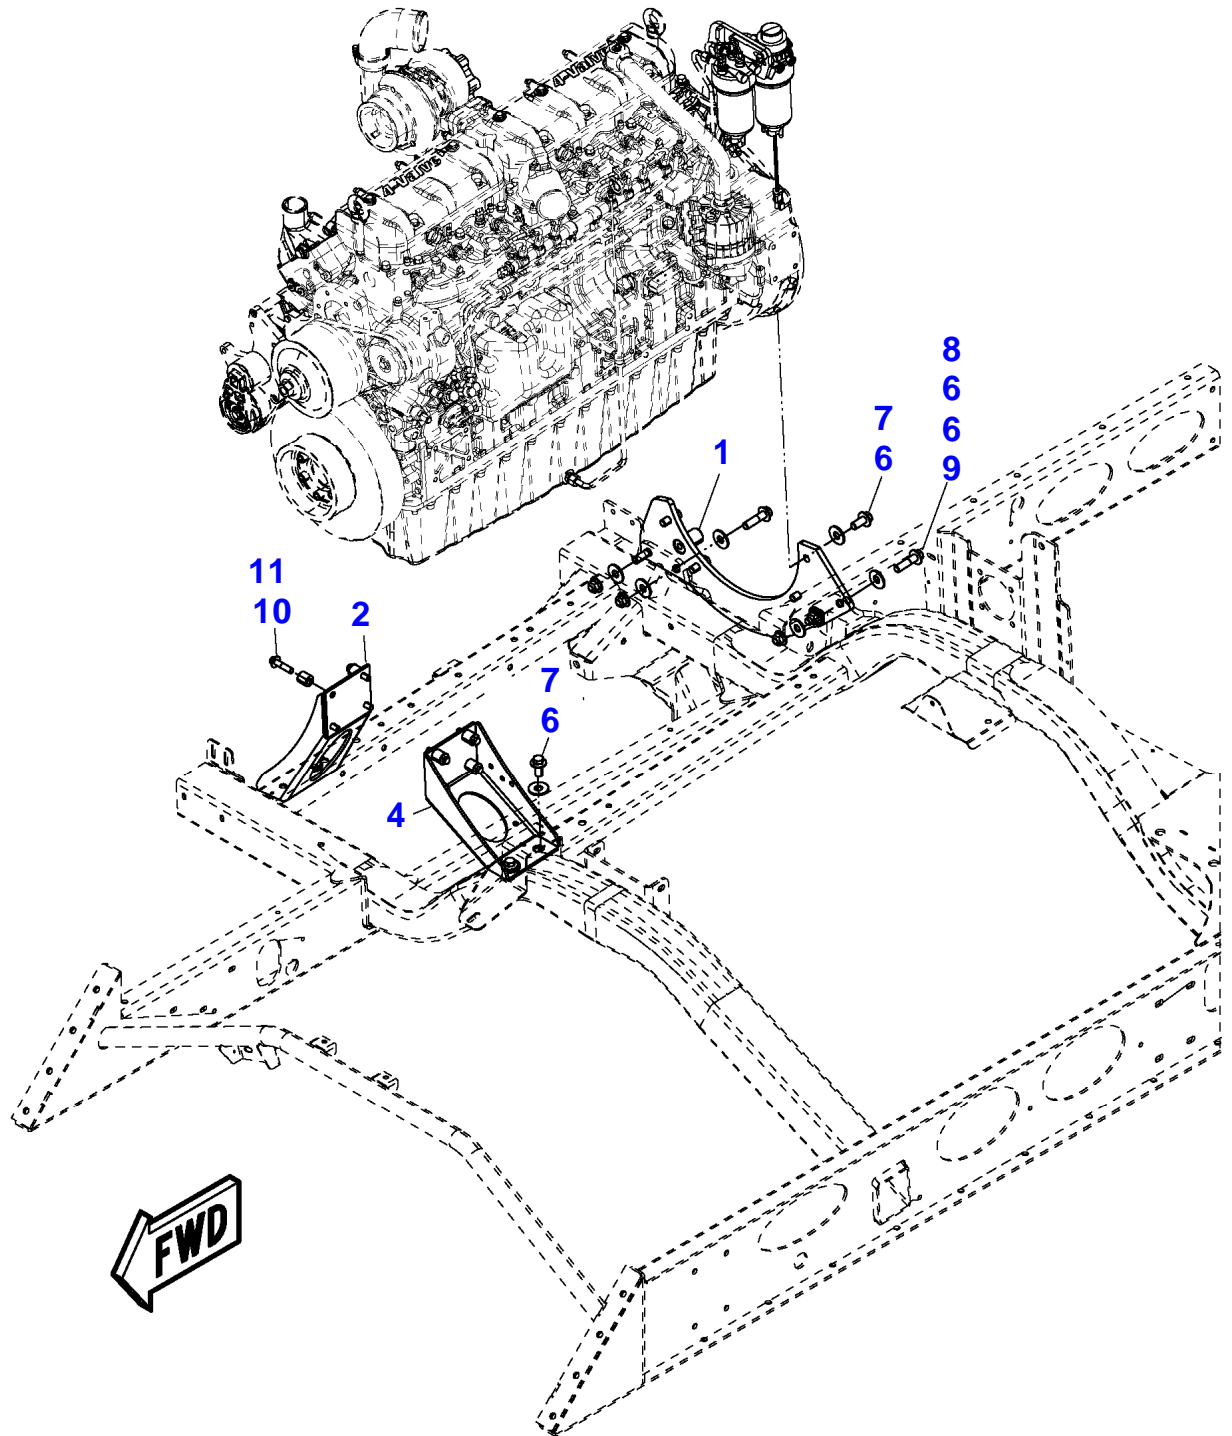

9545/9565 AXIAL COMBINE (2017)(HHCXX101-HHCXX999)
FILTERS AND BELTS CLASS 7 AND 8 2017 MASSEY

FILTERS AND BELTS

Item	Part Number	Qty	Description Comments	Technical Specification
1	71438533	1	AIR FILTER ELEMENT PRIMARY AIR FILTER, AIR INTAKE ENGINE	
2	71438534	1	AIR FILTER ELEMENT SECONDARY FILTER, INNER, INTAKE ENGINE	
4	71444190	1	HYDRAULIC FILTER ELEMENT HYDRAULIC FILTER, PRIMARY	
5	V837086099	1	MAIN FUEL FILTER	
6	V837091152	1	CONVERSION KIT PREFILTER	
7	V837074523	1	ENGINE OIL FILTER	
8	V837079428	1	DEF CONNECTOR INLET	
9	V837079430	1	DEF CONNECTOR BACKFLOW	
10	V837079429	1	DEF CONNECTOR OUTLET	
11	V837079423	1	DEF FILTER DEF MODULE FILTER	
12	71444854	1	FILLER NECK	DEF
14	71393893	2	AIR FILTER ELEMENT PRIMARY AIR FILTER, CAB	
15	71391153	1	AIR FILTER ELEMENT AIR FILTER, HVAC	
16	71463133	1	SERPENTINE BELT ALTERNATOR BELT	1731MM, 14 RIBS
17	71438552	1	SERPENTINE BELT ASPIRATOR FAN	1038.6MM
18	71478776	1	V-BELT AIR CONDITIONER COMPRESSOR ALTERNATOR BELT	6 RIB, 1623.5MM
19	V685040894	1	MULTI-RIBBED BELT COOLANT PUMP	

Item	Part Number	Qty	Description Comments	Technical Specification
1	V835477767	1	ENGINE	98 AWF-HLA
2	V865477767V	1	LONG BLOCK ENGINE	98 AWF-HLA
3	V865477767X	1	SHORT BLOCK ENGINE	98 AWF-HLA
4	V837079921	1	LABEL ENGINE TYPE PLATE	

C0859211-02-01

Item	Part Number	Qty	Description Comments	Technical Specification
1	71443143	1	ENGINE SUPPORT	
2	71433647	1	ENGINE MOUNT	
4	71478827	1	ENGINE MOUNT	
6	3009235X1	8	HEXAGON FLANGE BOLT	M16 X 35 ISO 10.9 ZN
7	700711165	16	FLAT WASHER	5/8"
8	3009240X1	4	HEXAGON FLANGE BOLT	M16 X 60 (2.0) ISO 10.9 ZN
9	5000031X1	4	HEX FLANGE LOCKNUT	M16 (2.0) ISO 8
10	71322759	8	SPACER	.531" ID
11	3009224X1	8	HEXAGON FLANGE BOLT	M12 X 50 (1.75) ISO 10.9 ZN