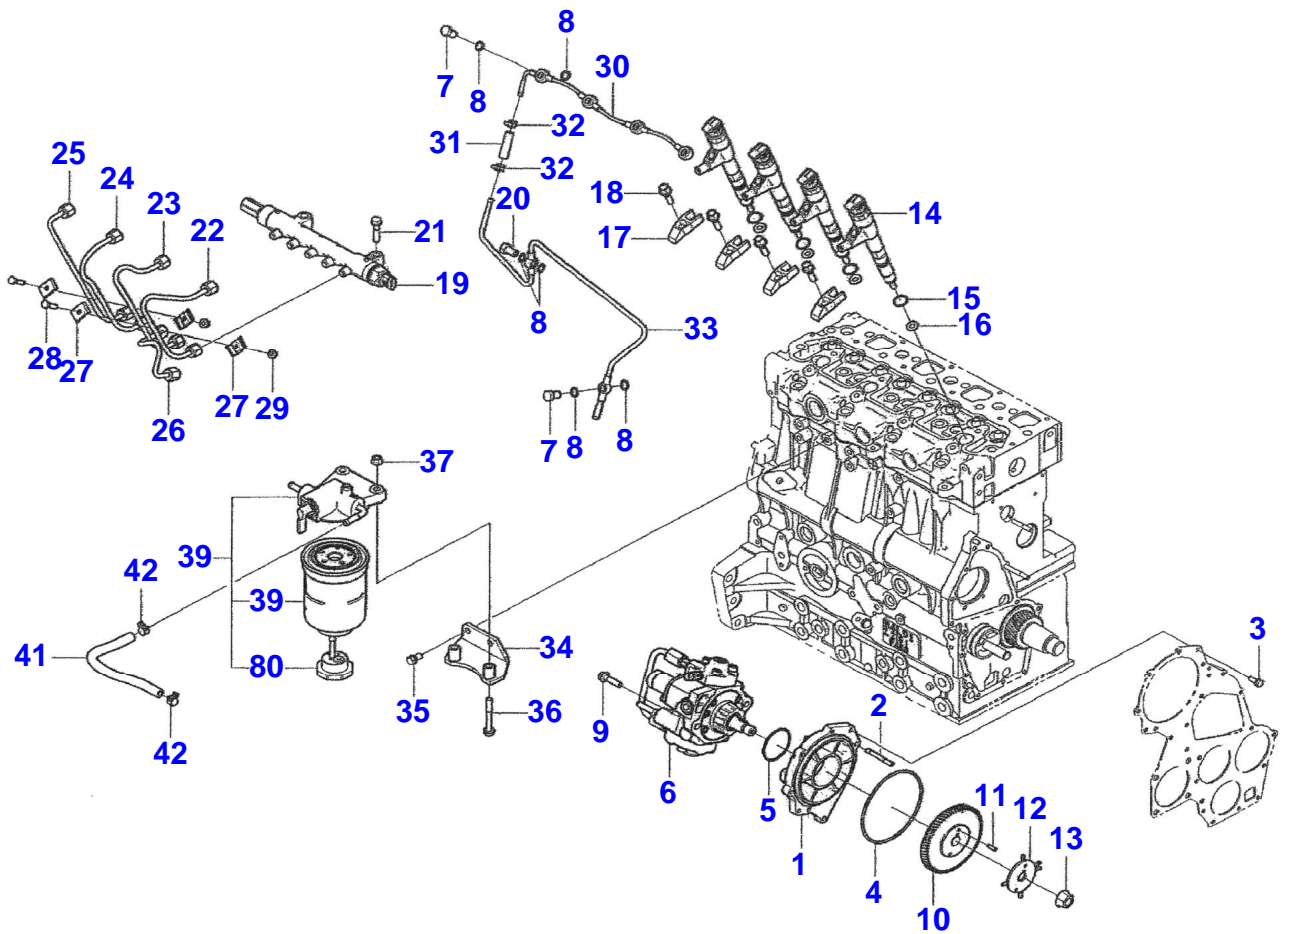

1750M COMPACT TRACTOR
MFC15209

MFC15209

FUEL SYSTEM

Item	Part Number	Qty	Description Comments
1	7064938M1	1	FLANGE
2	7064857M1	1	STUD BOLT
3	7064391M1	2	HEXAGONAL HEAD BOLT
4	7064869M1	1	O RING
5	7064872M1	1	O RING
6	7064926M91	1	PUMP ASSEMBLY
7	7102021M1	5	EYE BOLT
8	7064928M1	12	GASKET
9	7064386M1	2	HEXAGONAL HEAD BOLT
10	7064939M1	1	GEAR
11	7064751M1	2	SPRING PIN
12	7064920M1	1	PULSE TRANSMITT.
13	7064860M1	1	NUT
14	7064927M91	4	INJECTOR
15	7064870M1	4	O RING
16	7064940M1	4	GASKET
17	7064934M1	4	CLAMP
18	7064386M1	4	HEXAGONAL HEAD BOLT
19	7064937M91	1	RAIL
20	7102020M1	1	EYE BOLT
21	7064402M1	2	HEXAGONAL HEAD BOLT
22	7064929M91	1	INJECTION PIPE
23	7064930M91	1	INJECTION PIPE
24	7064931M91	1	INJECTION PIPE
25	7064932M91	1	INJECTION PIPE
26	7064933M91	1	INJECTION PIPE
27	7064702M91	4	CLAMP
28	7064374M1	2	HEXAGONAL HEAD BOLT
29	7064428M1	2	HEX NUT
30	7064935M91	1	RETURN PIPE
31	7064880M1	1	FUEL HOSE
32	7064483M1	2	HOSE CLIP
33	7064936M91	1	RETURN PIPE
34	7102103M1	1	STAY
35	7064398M1	2	HEXAGONAL HEAD BOLT
36	7064403M1	2	HEXAGONAL HEAD BOLT
37	7064429M1	2	HEX NUT
38	7064922M91	1	FUEL FILTER ASSEMBLY
39	7102041M91	1	ELEMENT
40	7064923M1	1	CAP
41	7064882M1	1	FUEL HOSE
42	7064878M1	2	HOSE CLIP