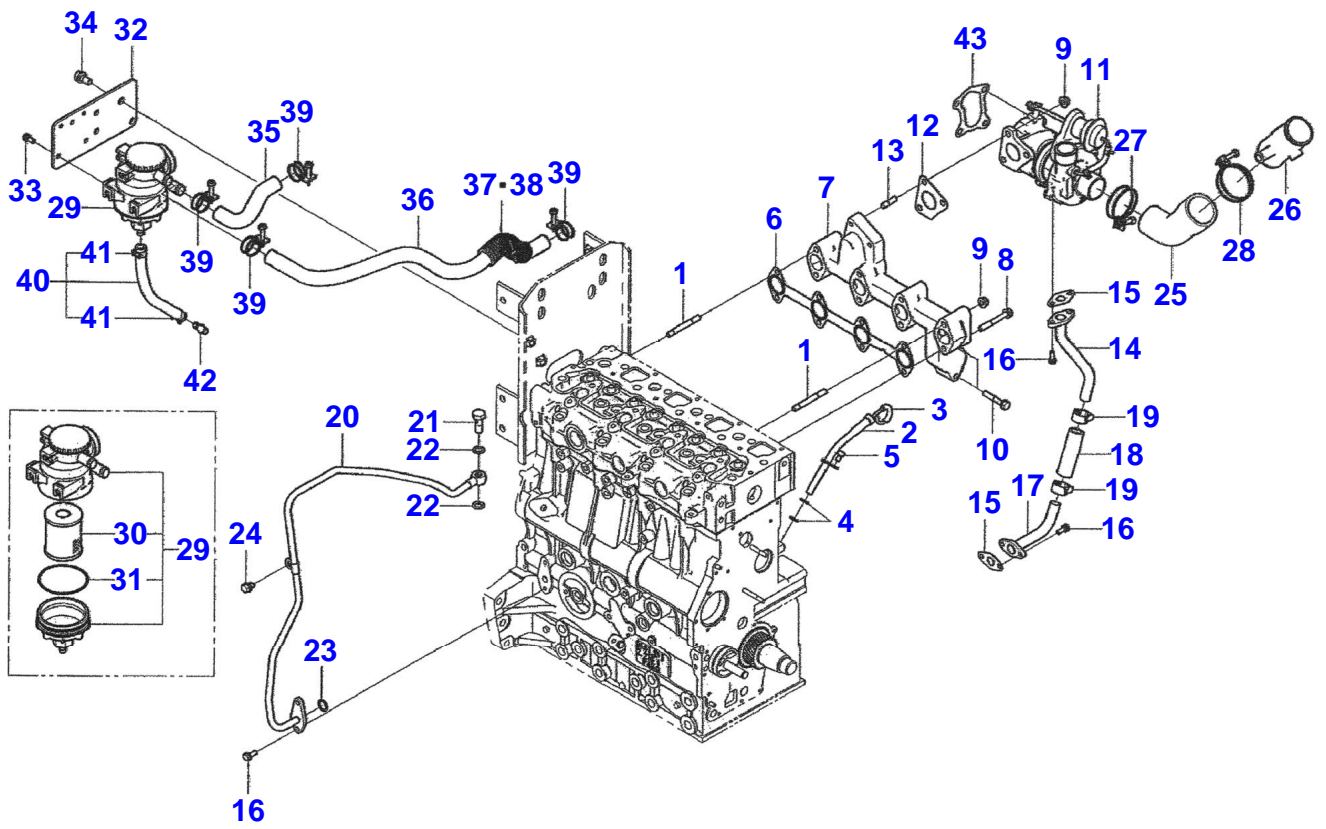

1750M COMPACT TRACTOR
MFC15206

MFC15206

Item	Part Number	Qty	Description Comments
1	7064412M1	2	STUD BOLT
2	7102096M91	1	GAUGE
3	7102017M91	1	GAUGE
4	7064468M1	2	O-RING
5	7102039M1	1	BOLT
6	7064965M1	1	GASKET
7	7064950M1	1	EXHAUST MANIFOLD
8	7064403M1	6	HEXAGONAL HEAD BOLT
9	7064429M1	5	HEX NUT
10	7064854M1	2	BOLT
11	7064953M91	1	TURBOCHARGER
12	7064968M1	1	GASKET
13	7064407M1	3	STUD BOLT
14	7064976M91	1	OIL PIPE
15	7064619M1	2	GASKET
16	7064391M1	6	HEXAGONAL HEAD BOLT
17	7064975M91	1	OIL PIPE
18	7064879M1	1	HOSE
19	7064701M1	2	BAND
20	7064978M91	1	OIL PIPE
21	7064690M1	1	EYE BOLT
22	7064472M1	2	GASKET
23	7064465M1	1	O-RING
24	7064397M1	1	HEXAGONAL HEAD BOLT
25	7064946M1	1	INTAKE HOSE
26	7064943M1	1	AIR INTAKE PIPE
27	7102093M1	1	HOSE
28	7064877M1	1	BAND
29	7064497M1	1	OIL SEPARATOR
30	7064504M91	1	FILTER KIT
31	7064470M1	1	O-RING
32	7064972M1	1	PLATE
33	7064390M1	3	HEXAGONAL HEAD BOLT
34	7064404M1	2	HEXAGONAL HEAD BOLT
35	7064881M1	1	HOSE
36	7064883M1	1	HOSE
37	7102072M1	1	TUBE
38	7102073M1	1	BAND
39	7064482M1	4	HOSE CLIP
40	7064924M91	1	HOSE ASSY
41	7064485M1	2	HOSE CLIP
42	7064716M1	1	MAIN WIRE HARNESS
43	7064967M1	1	GASKET