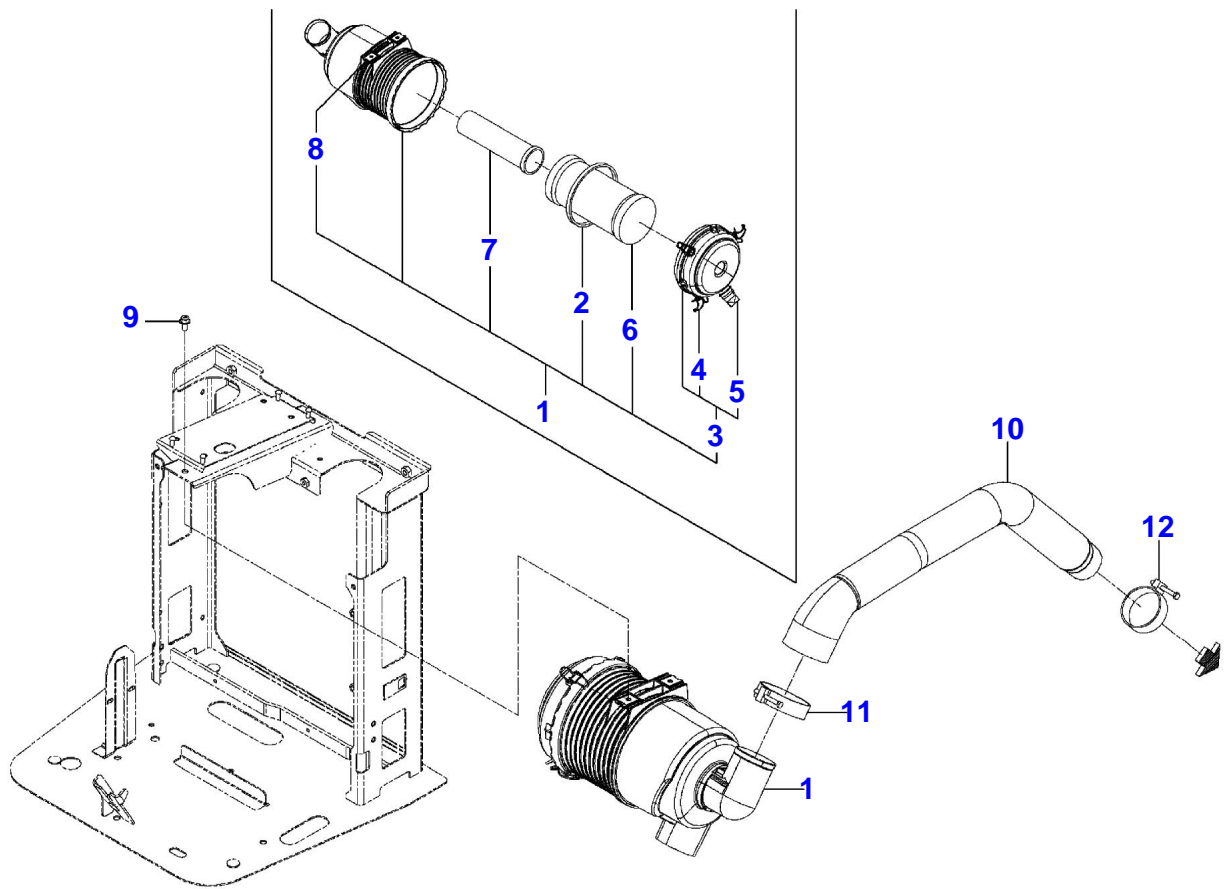

1750M COMPACT TRACTOR
MFC15257

MFC15257

Massey Ferguson
1750M COMPACT TRACTOR

652233

AIR CLEANER

Page01-0025

Item	Part Number	Qty	Description Comments	Technical Specification
1	7068066M93	1	AIR CLEANER ELEMENT	65W
2	7068068M1	1	GASKET	
3	7068409M91	1	CAP	
4	7068076M91	3	CLAMP	
5	7068077M1	1	DUST DISCHARGE VALVE	
6	7068069M1	1	AIR FILTER	
7	7068070M1	1	FILTER	
8	7068071M1	2	U-NUT	
9	4267566M1	2	HEXAGON FLANGE BOLT	
10	7075577M1	1	HYDRAULIC HOSE	
11	4261073M1	1	WIRE CLAMP	
12	3755572M1	1	HOSE CLIP	?52-63 MM