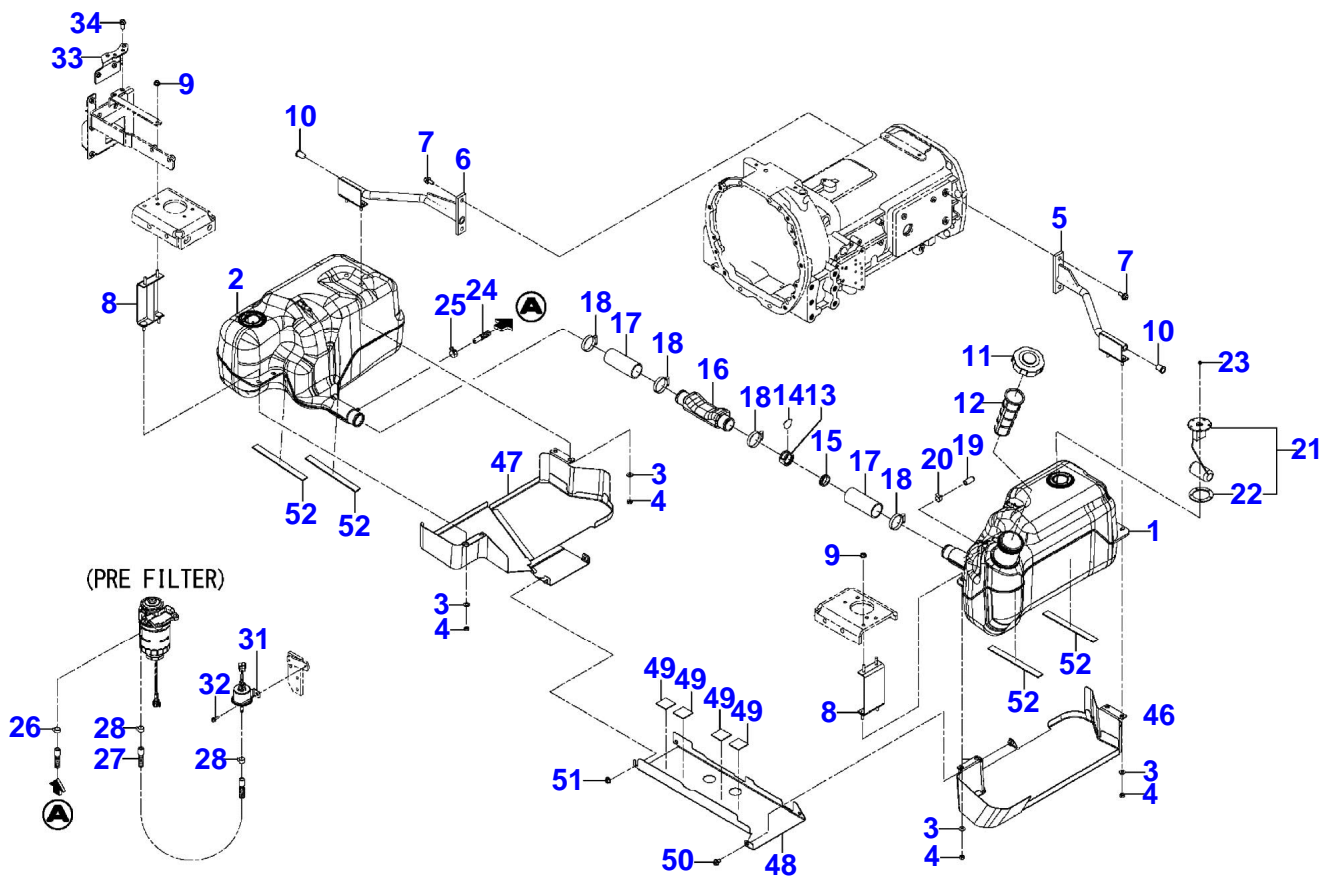

1750M COMPACT TRACTOR  
MFC15257

MFC15257

Massey Ferguson  
1750M COMPACT TRACTOR

652233

AIR CLEANER

Page01-0025

Item	Part Number	Qty	Description Comments	Technical Specification
1	7068066M93	1	AIR CLEANER ELEMENT	65W
2	7068068M1	1	GASKET	
3	7068409M91	1	CAP	
4	7068076M91	3	CLAMP	
5	7068077M1	1	DUST DISCHARGE VALVE	
6	7068069M1	1	AIR FILTER	
7	7068070M1	1	FILTER	
8	7068071M1	2	U-NUT	
9	4267566M1	2	HEXAGON FLANGE BOLT	
10	7075577M1	1	HYDRAULIC HOSE	
11	4261073M1	1	WIRE CLAMP	
12	3755572M1	1	HOSE CLIP	?52-63 MM

1750M COMPACT TRACTOR  
MFC15261

MFC15261

Item	Part Number	Qty	Description Comments	Technical Specification
<b>1 OF 2</b>				
1	7067359M2	1	FUEL TANK, LEFT HAND	
2	7067360M2	1	FUEL TANK, RIGHT HAND	
3	390972X1	8	FLAT WASHER	M8 ZN
4	6240917M1	8	U-NUT	
5	7067449M91	1	FUEL TANK MOUNTING BRACKET, LEFT HAND	
6	7067452M91	1	FUEL TANK MOUNTING BRACKET, RIGHT HAND	
7	3702275M1	4	HEXAGONAL HEAD BOLT	M10 X 25
8	7067369M93	2	TANK BRACKET, LEFT HAND	
9	3706677M1	4	HEX NUT	M8
10	3702642M1	2	BLANK CAP	M16
11	7065662M91	1	FUEL CAP	
12	7070419M1	1	FILTER	
13	7065107M4	1	VALVE HOUSING	
14	7065108M4	1	VALVE PLATE	
15	7072018M1	1	FUEL SENDER SEAL	
16	7067124M1	1	FUEL LINE	
17	7069401M1	2	FUEL HOSE	
18	3608958M1	4	WORM CLAMP	?32-50 MM
19	3705098M1	1	CAP	
20	3606348M1	1	HOSE CLIP	?14,7-15,9 MM
21	7072021M91	1	FUEL GAUGE	
22	3702572M1	1	SEAL	
23	6256439M1	5	HEX NUT	
24	7067456M92	1	FUEL HOSE	L = 1300 MM
25	3758869M1	1	HOSE CLIP	?13,8-14,8 MM
26	3758624M1	1	HOSE CLIP	?12,6-13,4 MM
27	7067456M92	1	FUEL HOSE	L = 1300 MM
28	3758624M1	2	HOSE CLIP	?12,6-13,4 MM
29	3702604M1	1	CLAMP	
30	6241023M1	1	HEXAGON FLANGE BOLT	