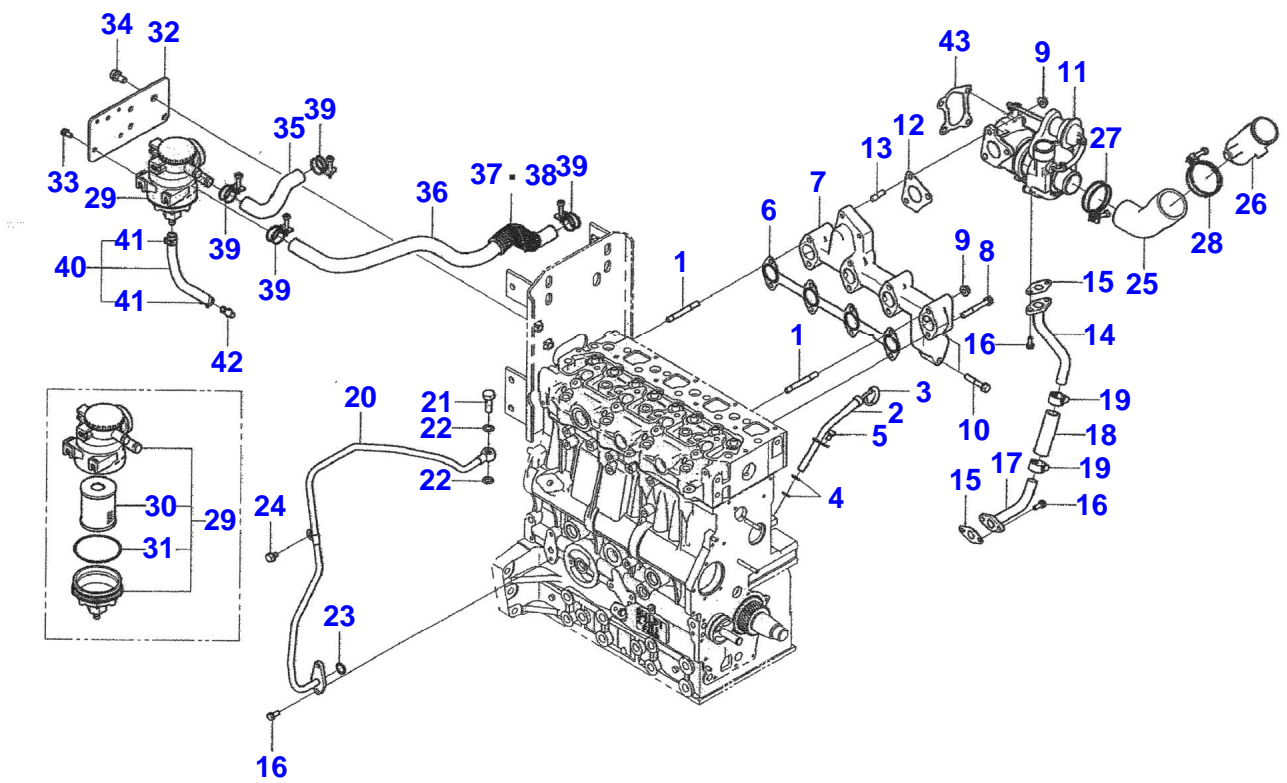

1755M COMPACT TRACTOR
MFC15221

MFC15221

Item	Part Number	Qty	Description Comments
1	7064412M1	2	STUD BOLT
2	7102096M91	1	GAUGE
3	7102017M91	1	GAUGE
4	7064468M1	2	O-RING
5	7102039M1	1	BOLT
6	7064965M1	1	GASKET
7	7064950M1	1	EXHAUST MANIFOLD
8	7064403M1	6	HEXAGONAL HEAD BOLT
9	7064429M1	5	HEX NUT
10	7064854M1	2	BOLT
11	7064952M92	1	TURBOCHARGER
12	7064968M1	1	GASKET
13	7064407M1	3	STUD BOLT
14	7064976M91	1	OIL PIPE
15	7064619M1	2	GASKET
16	7064391M1	6	HEXAGONAL HEAD BOLT
17	7064975M91	1	OIL PIPE
18	7064879M1	1	HOSE
19	7064701M1	2	BAND
20	7064978M91	1	OIL PIPE
21	7064690M1	1	EYE BOLT
22	7064472M1	2	GASKET
23	7064465M1	1	O-RING
24	7064397M1	1	HEXAGONAL HEAD BOLT
25	7064946M1	1	INTAKE HOSE
26	7064943M1	1	AIR INTAKE PIPE
27	7102093M1	1	HOSE
28	7064877M1	1	BAND
29	7064497M1	1	OIL SEPARATOR
30	7064504M91	1	FILTER KIT
31	7064470M1	1	O-RING
32	7064972M1	1	PLATE
33	7064390M1	3	HEXAGONAL HEAD BOLT
34	7064404M1	2	HEXAGONAL HEAD BOLT
35	7064881M1	1	HOSE
36	7064883M1	1	HOSE
37	7102072M1	1	TUBE
38	7102073M1	1	BAND
39	7064482M1	4	HOSE CLIP
40	7064924M91	1	HOSE ASSY
41	7064485M1	2	HOSE CLIP
42	7064716M1	1	MAIN WIRE HARNESS
43	7064967M1	1	GASKET