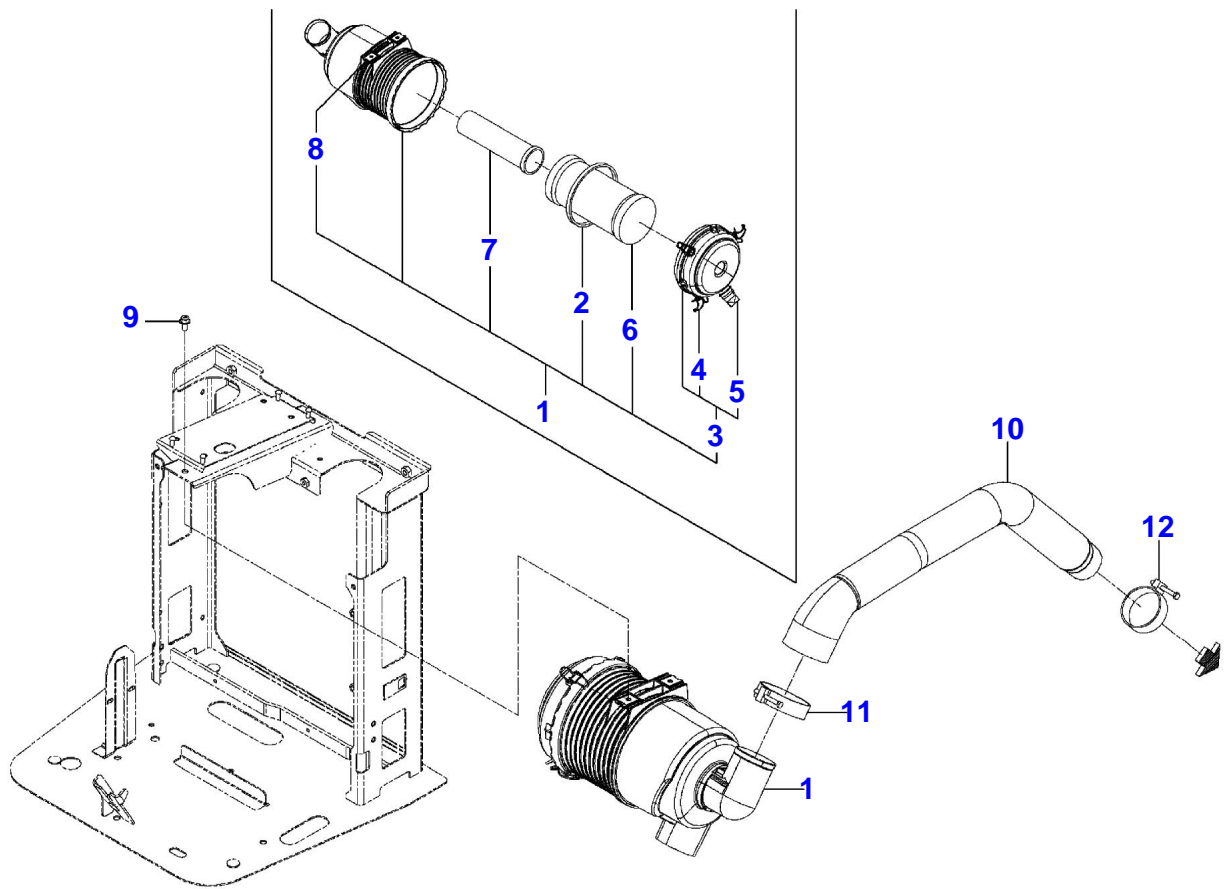

1755M COMPACT TRACTOR
MFC15257

MFC15257

Massey Ferguson
1755M COMPACT TRACTOR

652234

AIR CLEANER

Page01-0025

Item	Part Number	Qty	Description Comments	Technical Specification
1	7068066M93	1	AIR CLEANER ELEMENT	65W
2	7068068M1	1	GASKET	
3	7068409M91	1	CAP	
4	7068076M91	3	CLAMP	
5	7068077M1	1	DUST DISCHARGE VALVE	
6	7068069M1	1	AIR FILTER	
7	7068070M1	1	FILTER	
8	7068071M1	2	U-NUT	
9	4267566M1	2	HEXAGON FLANGE BOLT	
10	7075577M1	1	HYDRAULIC HOSE	
11	4261073M1	1	WIRE CLAMP	
12	3755572M1	1	HOSE CLIP	?52-63 MM