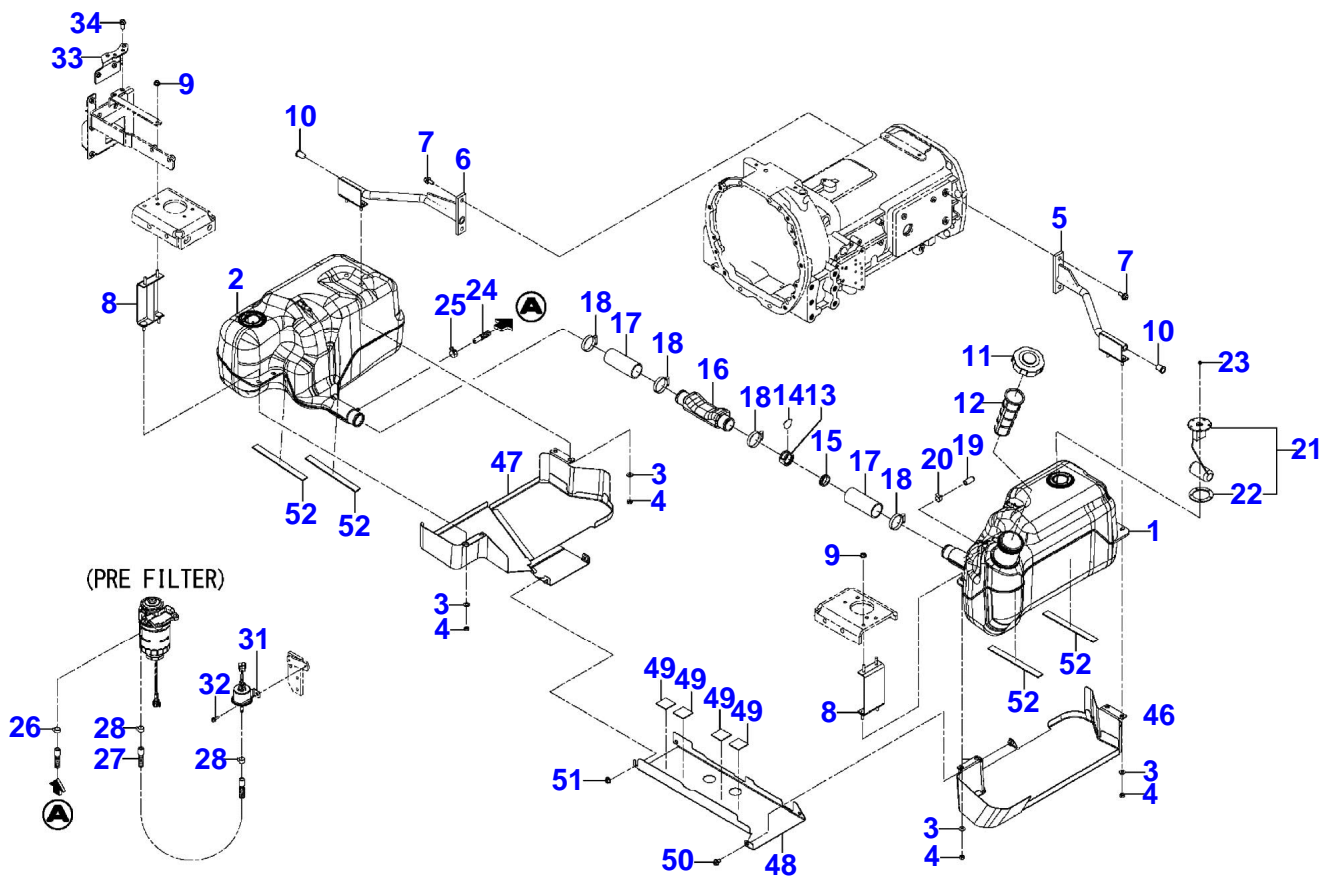

1755M COMPACT TRACTOR  
MFC15257

MFC15257

Massey Ferguson  
1755M COMPACT TRACTOR

652234

AIR CLEANER

Page01-0025

Item	Part Number	Qty	Description Comments	Technical Specification
1	7068066M93	1	AIR CLEANER ELEMENT	65W
2	7068068M1	1	GASKET	
3	7068409M91	1	CAP	
4	7068076M91	3	CLAMP	
5	7068077M1	1	DUST DISCHARGE VALVE	
6	7068069M1	1	AIR FILTER	
7	7068070M1	1	FILTER	
8	7068071M1	2	U-NUT	
9	4267566M1	2	HEXAGON FLANGE BOLT	
10	7075577M1	1	HYDRAULIC HOSE	
11	4261073M1	1	WIRE CLAMP	
12	3755572M1	1	HOSE CLIP	?52-63 MM

1755M COMPACT TRACTOR  
MFC15261

MFC15261

Item	Part Number	Qty	Description Comments	Technical Specification
<b>1 OF 2</b>				
1	7067359M2	1	FUEL TANK, LEFT HAND	
2	7067360M2	1	FUEL TANK, RIGHT HAND	
3	390972X1	8	FLAT WASHER	M8 ZN
4	6240917M1	8	U-NUT	
5	7067449M91	1	FUEL TANK MOUNTING BRACKET, LEFT HAND	
6	7067452M91	1	FUEL TANK MOUNTING BRACKET, RIGHT HAND	
7	3702275M1	4	HEXAGONAL HEAD BOLT	M10 X 25
8	7067369M93	2	TANK BRACKET, LEFT HAND	
9	3706677M1	4	HEX NUT	M8
10	3702642M1	2	BLANK CAP	M16
11	7065662M91	1	FUEL CAP	
12	7070419M1	1	FILTER	
13	7065107M4	1	VALVE HOUSING	
14	7065108M4	1	VALVE PLATE	
15	7072018M1	1	FUEL SENDER SEAL	
16	7067124M1	1	FUEL LINE	
17	7069401M1	2	FUEL HOSE	
18	3608958M1	4	WORM CLAMP	?32-50 MM
19	3705098M1	1	CAP	
20	3606348M1	1	HOSE CLIP	?14,7-15,9 MM
21	7072021M91	1	FUEL GAUGE	
22	3702572M1	1	SEAL	
23	6256439M1	5	HEX NUT	
24	7067456M92	1	FUEL HOSE	L = 1300 MM
25	3758869M1	1	HOSE CLIP	?13,8-14,8 MM
26	3758624M1	1	HOSE CLIP	?12,6-13,4 MM
27	7067456M92	1	FUEL HOSE	L = 1300 MM
28	3758624M1	2	HOSE CLIP	?12,6-13,4 MM
29	3702604M1	1	CLAMP	
30	6241023M1	1	HEXAGON FLANGE BOLT	