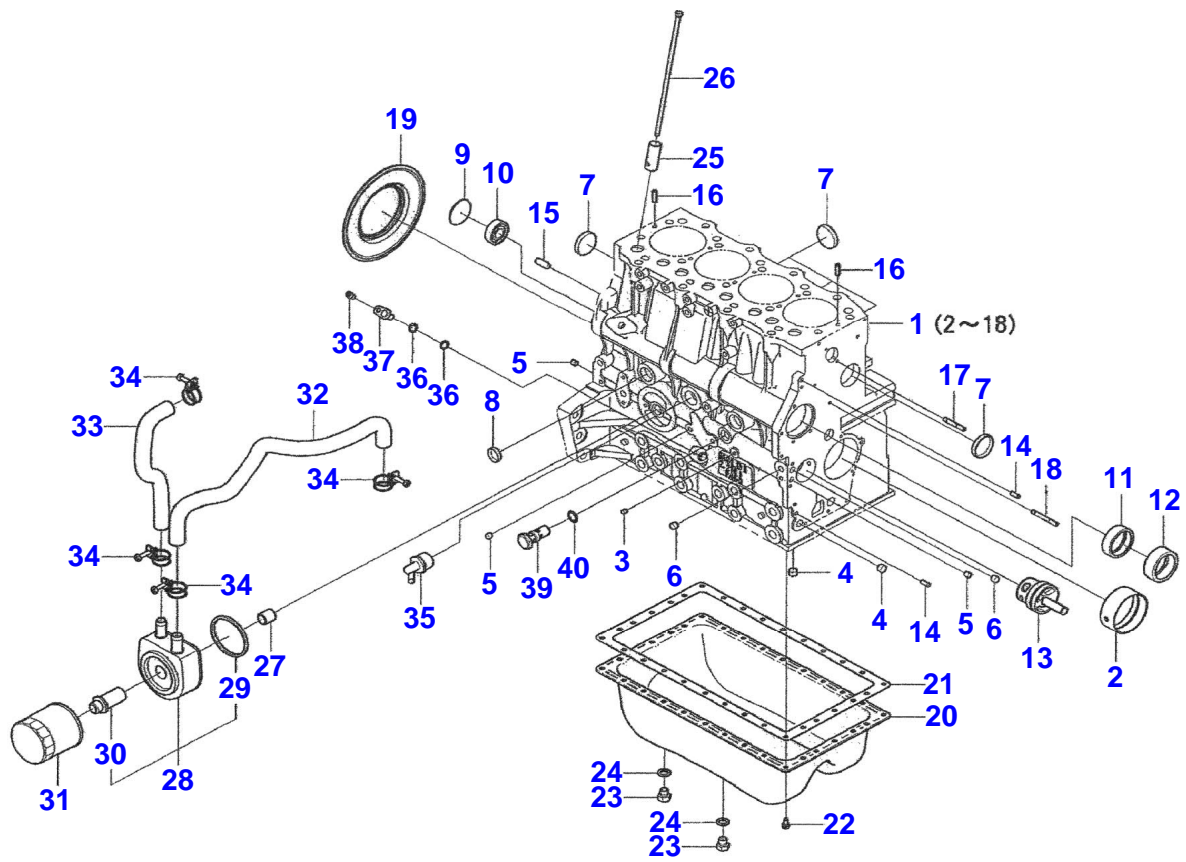

1755M COMPACT TRACTOR
MFC15215

MFC15215

Item	Part Number	Qty	Description Comments
1	7064885M91	1	CYLINDER BLOCK
2	7064691M1	1	BUSH
3	7064683M1	4	PLUG
4	7102019M1	2	PLUG
5	7064681M1	3	PLUG
6	7064682M1	2	PLUG
7	7064474M1	5	SEALING CAP
8	7064477M1	2	SEALING CAP
9	7064473M1	1	EXPANSION PLUG
10	7064457M1	1	BALL BEARING
11	7064865M1	1	NEEDLE BEARING
12	7064866M1	1	NEEDLE BEARING
13	7064639M91	1	IDLE GEAR SHAFT
14	7064448M1	2	DOWEL PIN
15	7064449M1	2	DOWEL PIN
16	7064446M1	2	SPRING PIN
17	7064408M1	1	STUD BOLT
18	7064857M1	1	STUD BOLT
19	7064867M1	1	OIL SEAL
20	7064895M91	1	OIL PAN
21	7064897M1	1	GASKET
22	7064366M1	30	HEXAGONAL HEAD BOLT
23	7064376M1	2	HEXAGONAL HEAD BOLT
24	7064437M1	2	SEALING WASHER
25	7064532M1	8	TAPPET
26	7064917M92	8	PUSHROD
27	7064609M1	1	ADAPTER
28	7064615M91	1	OIL COOLER
29	7064620M1	1	GASKET
30	7064610M1	1	ADAPTER
31	7064608M91	1	OIL FILTER
32	7064486M1	1	HYDRAULIC HOSE
33	7064487M1	1	HYDRAULIC HOSE
34	7064482M1	4	HOSE CLIP
35	7064699M1	1	DRAIN COVER
36	7064468M1	2	O-RING
37	7064680M91	1	PLUG
38	7102039M1	1	BOLT
39	7064604M91	1	RELIEF VALVE
40	7064465M1	1	O-RING