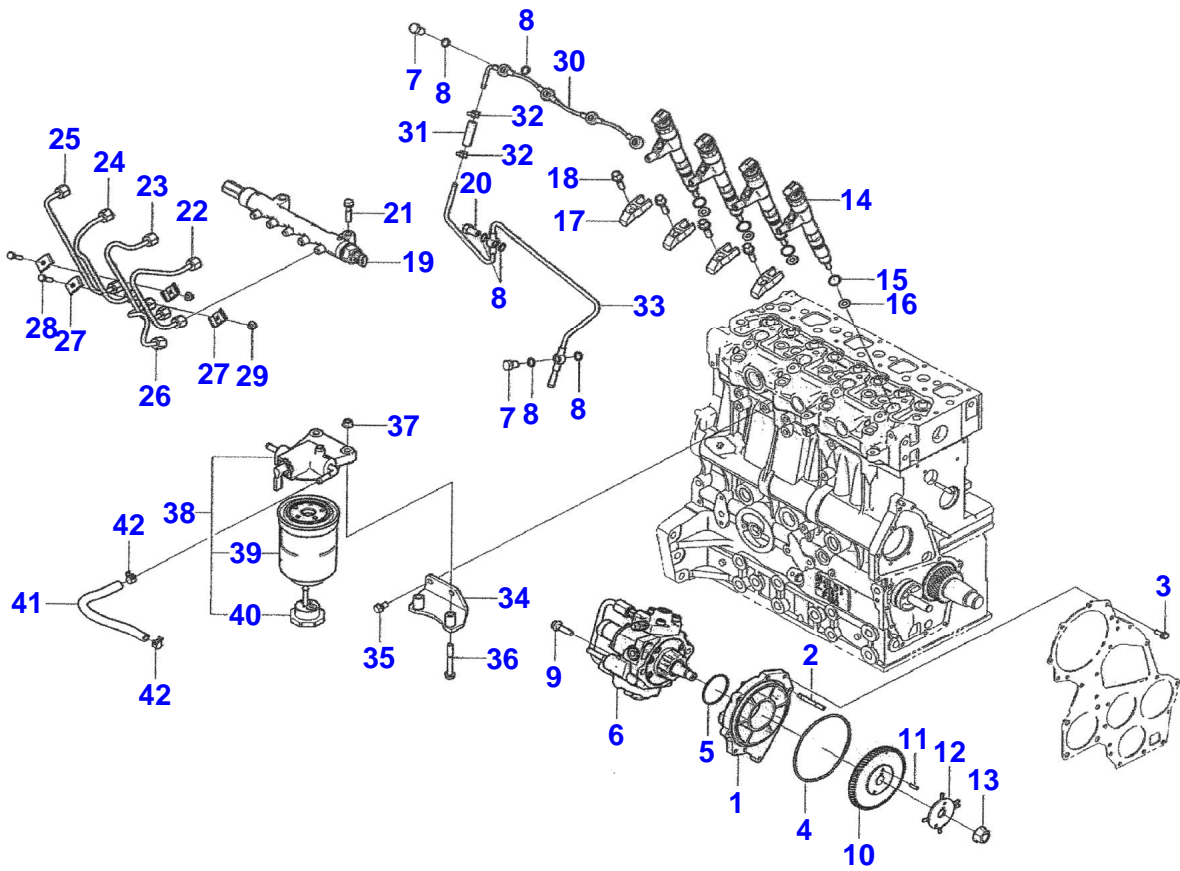

1755M COMPACT TRACTOR
MFC15225

MFC15225

FUEL SYSTEM

Item	Part Number	Qty	Description Comments
1	7064938M1	1	FLANGE
2	7064857M1	1	STUD BOLT
3	7064391M1	2	HEXAGONAL HEAD BOLT
4	7064869M1	1	O RING
5	7064872M1	1	O RING
6	7064926M91	1	PUMP ASSEMBLY
7	7102021M1	5	EYE BOLT
8	7064928M1	12	GASKET
9	7064386M1	2	HEXAGONAL HEAD BOLT
10	7064939M1	1	GEAR
11	7064751M1	2	SPRING PIN
12	7064920M1	1	PULSE TRANSMITT.
13	7064860M1	1	NUT
14	7064927M91	4	INJECTOR
15	7064870M1	4	O RING
16	7064940M1	4	GASKET
17	7064934M1	4	CLAMP
18	7064386M1	4	HEXAGONAL HEAD BOLT
19	7064937M91	1	RAIL
20	7102020M1	1	EYE BOLT
21	7064402M1	2	HEXAGONAL HEAD BOLT
22	7064929M91	1	INJECTION PIPE
23	7064930M91	1	INJECTION PIPE
24	7064931M91	1	INJECTION PIPE
25	7064932M91	1	INJECTION PIPE
26	7064933M91	1	INJECTION PIPE
27	7064702M91	4	CLAMP
28	7064374M1	2	HEXAGONAL HEAD BOLT
29	7064428M1	2	HEX NUT
30	7064935M91	1	RETURN PIPE
31	7064880M1	1	FUEL HOSE
32	7064483M1	2	HOSE CLIP
33	7064936M91	1	RETURN PIPE
34	7102103M1	1	STAY
35	7064398M1	2	HEXAGONAL HEAD BOLT
36	7064403M1	2	HEXAGONAL HEAD BOLT
37	7064429M1	2	HEX NUT
38	7064922M91	1	FUEL FILTER ASSEMBLY
39	7102041M91	1	ELEMENT
40	7064923M1	1	CAP
41	7064882M1	1	FUEL HOSE
42	7064878M1	2	HOSE CLIP