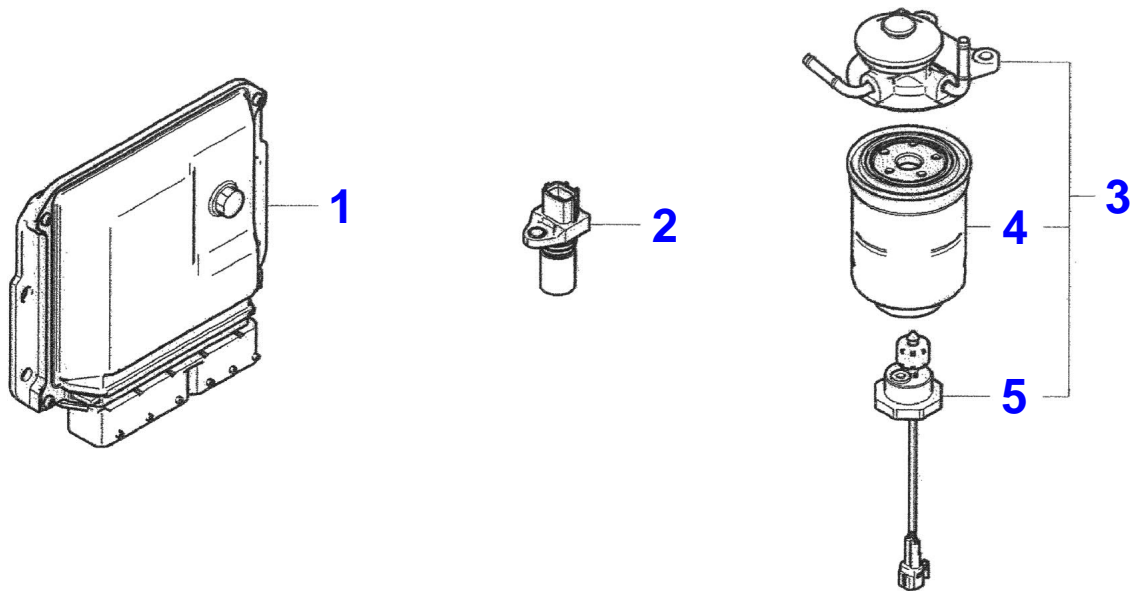

1760M COMPACT TRACTOR
MFC15230

MFC15230

Item	Part Number	Qty	Description Comments
1	7102003M1	1	ENGINE CONTROL UNIT
2	7102012M1	1	SPEED SENSOR
3	7102100M91	1	FUEL FILTER ASSEMBLY
4	7102101M91	1	ELEMENT
5	7102102M91	1	LEVEL SWITCH