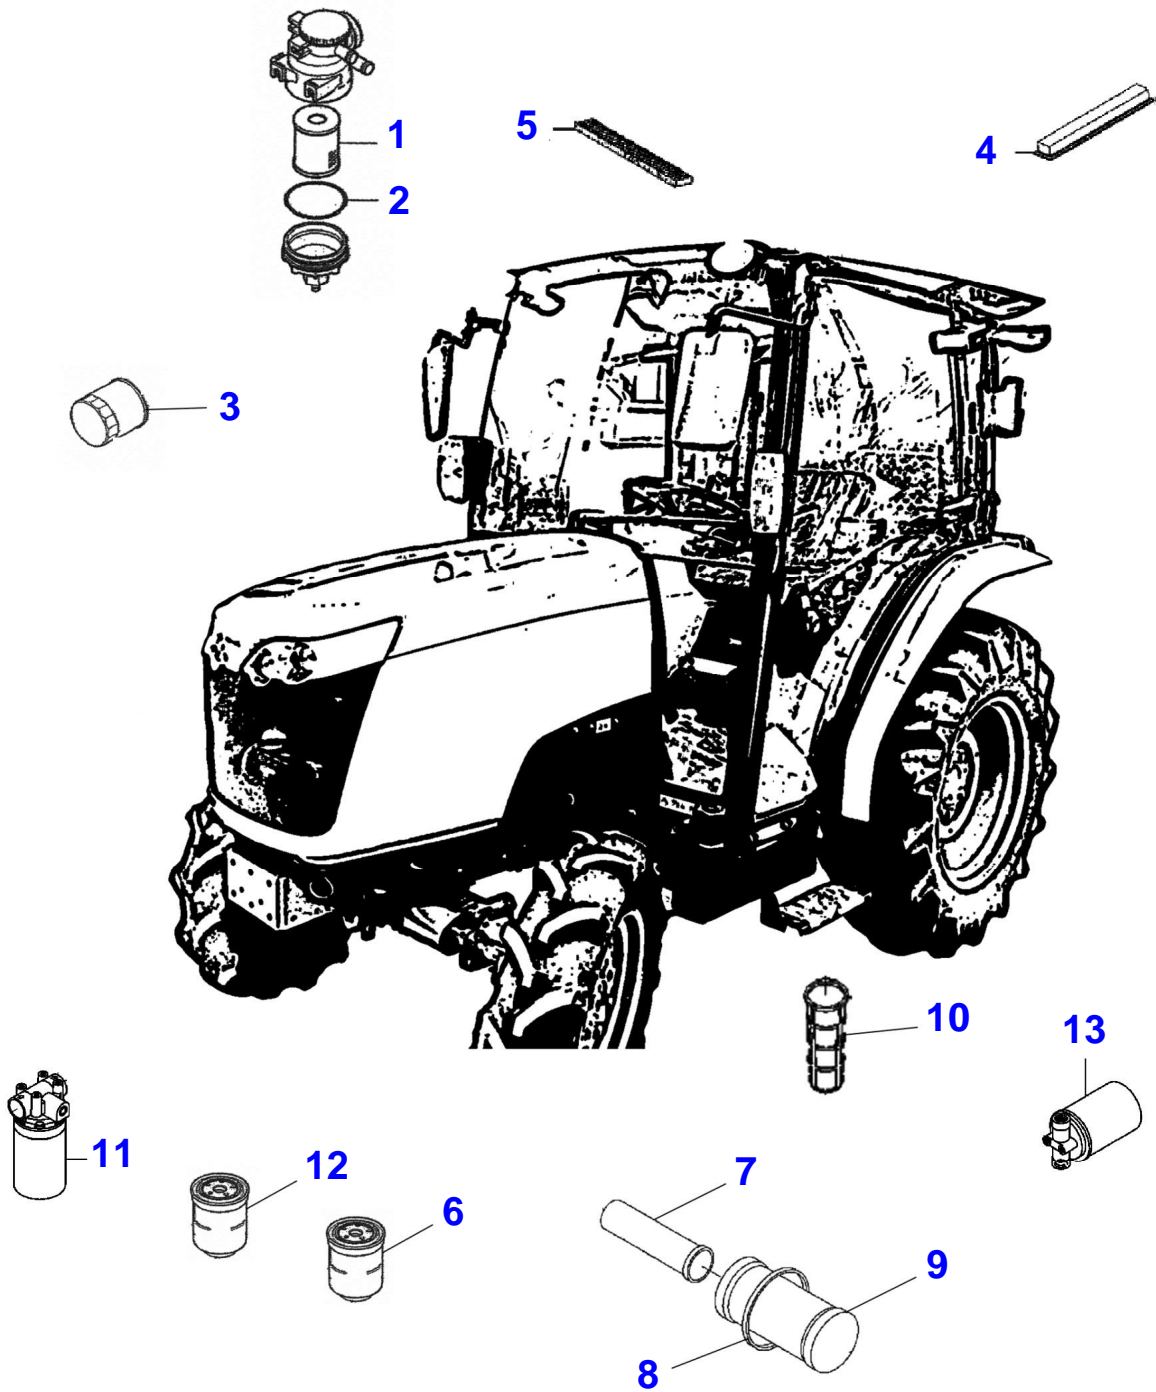

TABLE OF CONTENT

Page Number	Page Title	Page Reference
01-000-TOC	ENGINE, FUEL AND EXHAUST SYSTEM	01-000-TOC
02-000-TOC	STEERING SYSTEM	02-000-TOC
03-000-TOC	DRIVE TRAIN SYSTEM	03-000-TOC
04-000-TOC	BRAKE SYSTEM	04-000-TOC
05-000-TOC	HYDRAULIC SYSTEM	05-000-TOC
06-000-TOC	ELECTRICAL SYSTEM	06-000-TOC
07-000-TOC	CAB	07-000-TOC
08-000-TOC	CHASSIS	08-000-TOC
09-000-TOC	DECALS	09-000-TOC
10-000-TOC	WHEELS	10-000-TOC
11-000-TOC	IMPLEMENT LIFT SYSTEM	11-000-TOC
12-000-TOC	ACCESSORIES	12-000-TOC

1760M COMPACT TRACTOR
20902274-A-1

20902274-A-1

Item	Part Number	Qty	Description Comments
1	7064504M91	1	FILTER KIT SEE PAGE 01-0008
2	7064470M1	1	O-RING SEE PAGE 01-0008
3	7064608M91	1	OIL FILTER SEE PAGE 01-0002
4	7065499M1	1	AIR FILTER ELEMENT SEE PAGE 07-0001
5	6255554M2	1	AIR FILTER SEE PAGE 07-0001
6	7102041M91	1	ELEMENT FUEL SEE PAGE 01-0011
7	7068070M1	1	FILTER SEE PAGE 01-0025
8	7068068M1	1	GASKET SEE PAGE 01-0025
9	7068069M1	1	AIR FILTER SEE PAGE 01-0025
10	7070419M1	1	FILTER IN TANK SEE PAGE 01-0029
11	7069738M1	1	CARTRIDGE SEE PAGE 05-0013
12	7102101M91	1	ELEMENT PRE FUEL FILTER SEE PAGE 01-0016
13	6255330M1	1	OIL FILTER SEE PAGE 05-0009