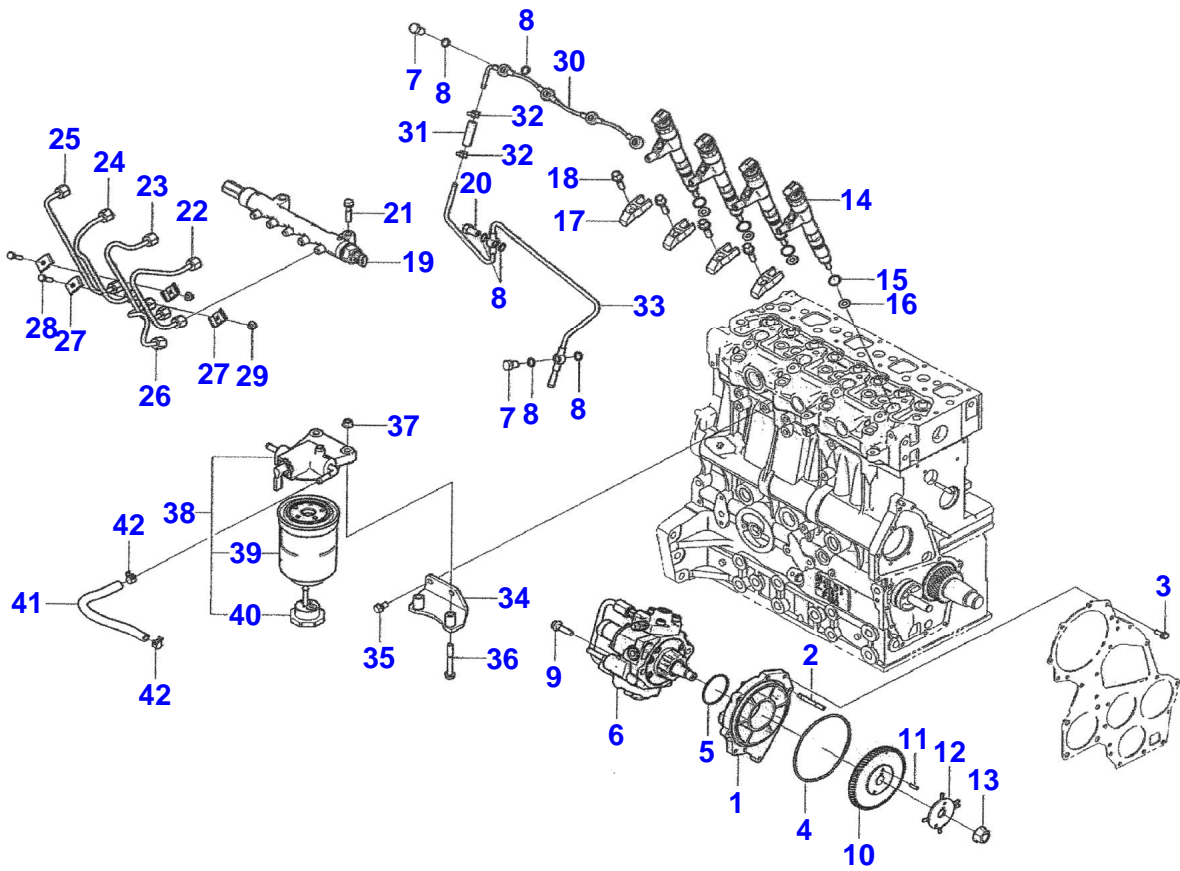

1760M COMPACT TRACTOR
MFC15225

MFC15225

FUEL SYSTEM

Item	Part Number	Qty	Description Comments
1	7064938M1	1	FLANGE
2	7064857M1	1	STUD BOLT
3	7064391M1	2	HEXAGONAL HEAD BOLT
4	7064869M1	1	O RING
5	7064872M1	1	O RING
6	7064926M91	1	PUMP ASSEMBLY
7	7102021M1	5	EYE BOLT
8	7064928M1	12	GASKET
9	7064386M1	2	HEXAGONAL HEAD BOLT
10	7064939M1	1	GEAR
11	7064751M1	2	SPRING PIN
12	7064920M1	1	PULSE TRANSMITT.
13	7064860M1	1	NUT
14	7064927M91	4	INJECTOR
15	7064870M1	4	O RING
16	7064940M1	4	GASKET
17	7064934M1	4	CLAMP
18	7064386M1	4	HEXAGONAL HEAD BOLT
19	7064937M91	1	RAIL
20	7102020M1	1	EYE BOLT
21	7064402M1	2	HEXAGONAL HEAD BOLT
22	7064929M91	1	INJECTION PIPE
23	7064930M91	1	INJECTION PIPE
24	7064931M91	1	INJECTION PIPE
25	7064932M91	1	INJECTION PIPE
26	7064933M91	1	INJECTION PIPE
27	7064702M91	4	CLAMP
28	7064374M1	2	HEXAGONAL HEAD BOLT
29	7064428M1	2	HEX NUT
30	7064935M91	1	RETURN PIPE
31	7064880M1	1	FUEL HOSE
32	7064483M1	2	HOSE CLIP
33	7064936M91	1	RETURN PIPE
34	7102103M1	1	STAY
35	7064398M1	2	HEXAGONAL HEAD BOLT
36	7064403M1	2	HEXAGONAL HEAD BOLT
37	7064429M1	2	HEX NUT
38	7064922M91	1	FUEL FILTER ASSEMBLY
39	7102041M91	1	ELEMENT
40	7064923M1	1	CAP
41	7064882M1	1	FUEL HOSE
42	7064878M1	2	HOSE CLIP