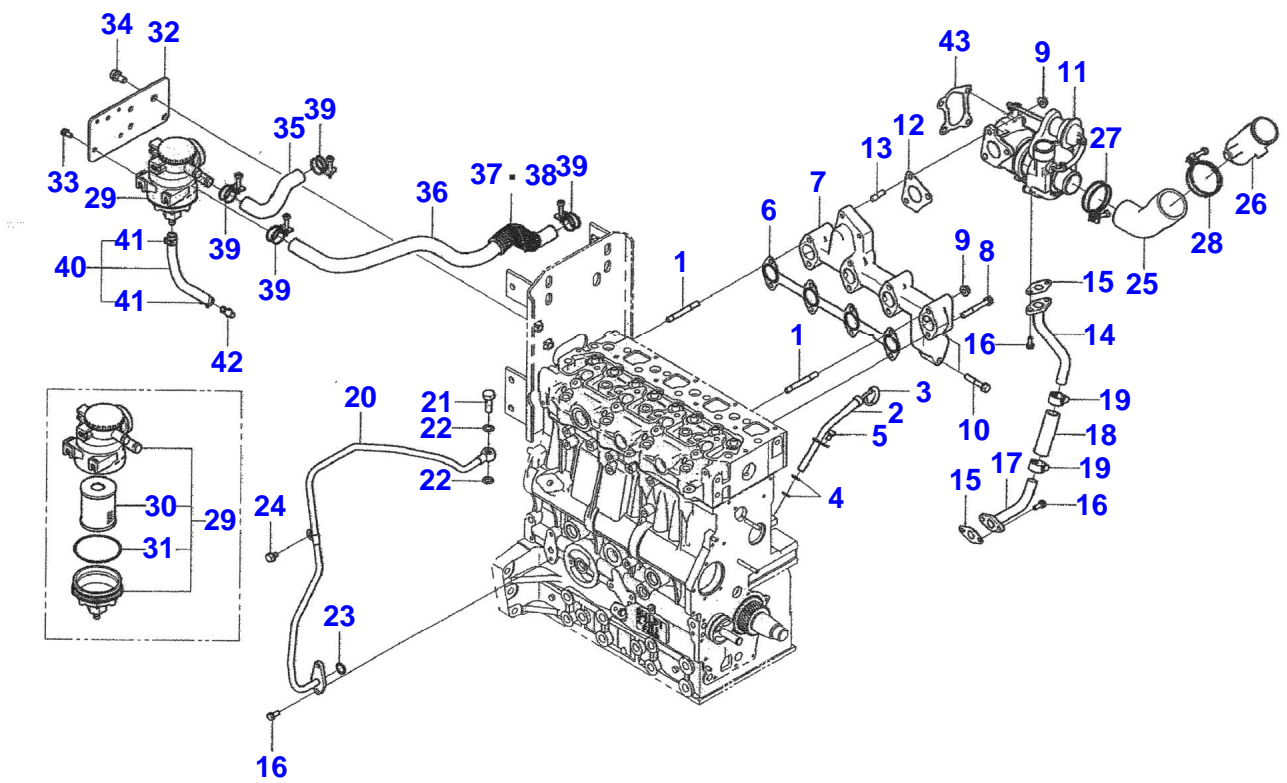

1760M COMPACT TRACTOR
MFC15221

MFC15221

Item	Part Number	Qty	Description Comments
1	7064412M1	2	STUD BOLT
2	7102096M91	1	GAUGE
3	7102017M91	1	GAUGE
4	7064468M1	2	O-RING
5	7102039M1	1	BOLT
6	7064965M1	1	GASKET
7	7064950M1	1	EXHAUST MANIFOLD
8	7064403M1	6	HEXAGONAL HEAD BOLT
9	7064429M1	5	HEX NUT
10	7064854M1	2	BOLT
11	7064952M92	1	TURBOCHARGER
12	7064968M1	1	GASKET
13	7064407M1	3	STUD BOLT
14	7064976M91	1	OIL PIPE
15	7064619M1	2	GASKET
16	7064391M1	6	HEXAGONAL HEAD BOLT
17	7064975M91	1	OIL PIPE
18	7064879M1	1	HOSE
19	7064701M1	2	BAND
20	7064978M91	1	OIL PIPE
21	7064690M1	1	EYE BOLT
22	7064472M1	2	GASKET
23	7064465M1	1	O-RING
24	7064397M1	1	HEXAGONAL HEAD BOLT
25	7064946M1	1	INTAKE HOSE
26	7064943M1	1	AIR INTAKE PIPE
27	7102093M1	1	HOSE
28	7064877M1	1	BAND
29	7064497M1	1	OIL SEPARATOR
30	7064504M91	1	FILTER KIT
31	7064470M1	1	O-RING
32	7064972M1	1	PLATE
33	7064390M1	3	HEXAGONAL HEAD BOLT
34	7064404M1	2	HEXAGONAL HEAD BOLT
35	7064881M1	1	HOSE
36	7064883M1	1	HOSE
37	7102072M1	1	TUBE
38	7102073M1	1	BAND
39	7064482M1	4	HOSE CLIP
40	7064924M91	1	HOSE ASSY
41	7064485M1	2	HOSE CLIP
42	7064716M1	1	MAIN WIRE HARNESS
43	7064967M1	1	GASKET