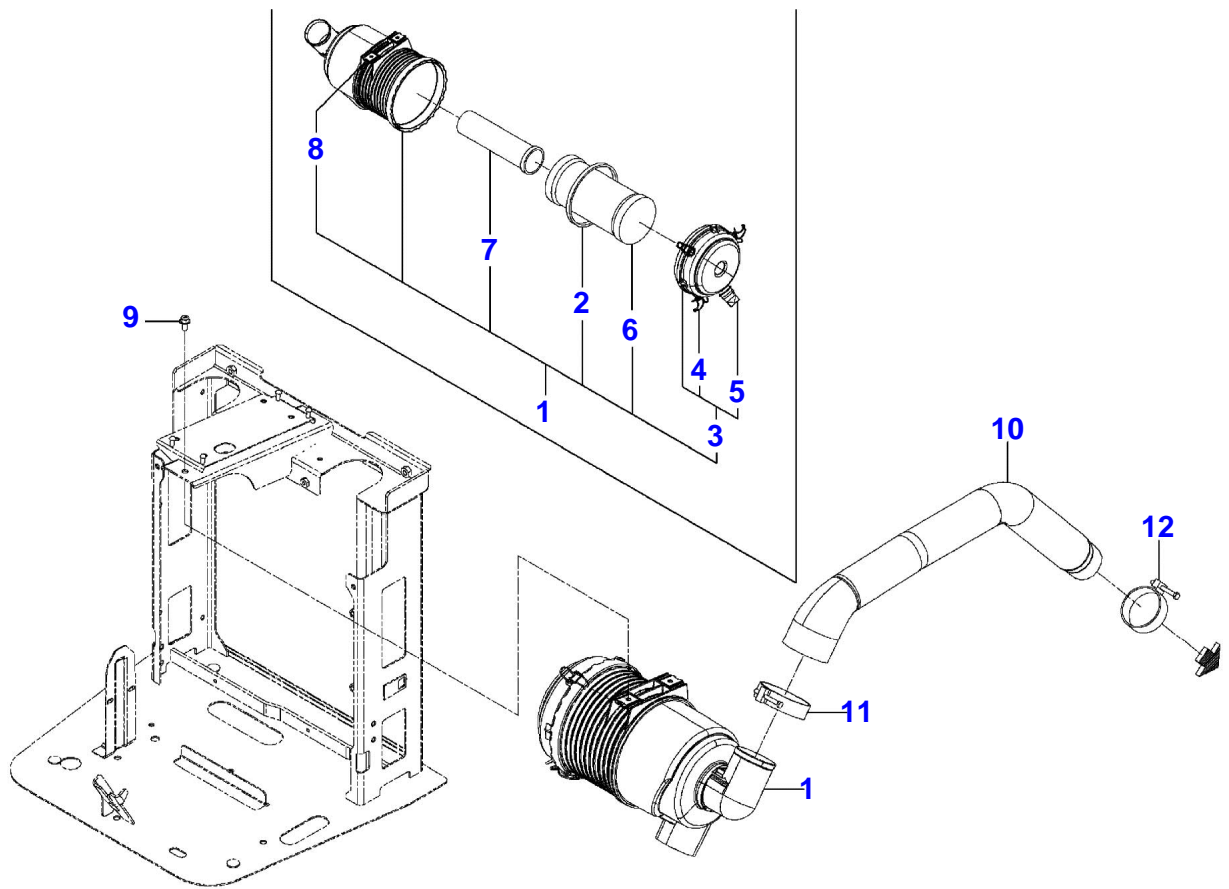

1760M COMPACT TRACTOR
MFC15257

MFC15257

Item	Part Number	Qty	Description Comments	Technical Specification
1	7068066M93	1	AIR CLEANER ELEMENT	65W
2	7068068M1	1	GASKET	
3	7068409M91	1	CAP	
4	7068076M91	3	CLAMP	
5	7068077M1	1	DUST DISCHARGE VALVE	
6	7068069M1	1	AIR FILTER	
7	7068070M1	1	FILTER	
8	7068071M1	2	U-NUT	
9	4267566M1	2	HEXAGON FLANGE BOLT	
10	7075577M1	1	HYDRAULIC HOSE	
11	4261073M1	1	WIRE CLAMP	
12	3755572M1	1	HOSE CLIP	?52-63 MM