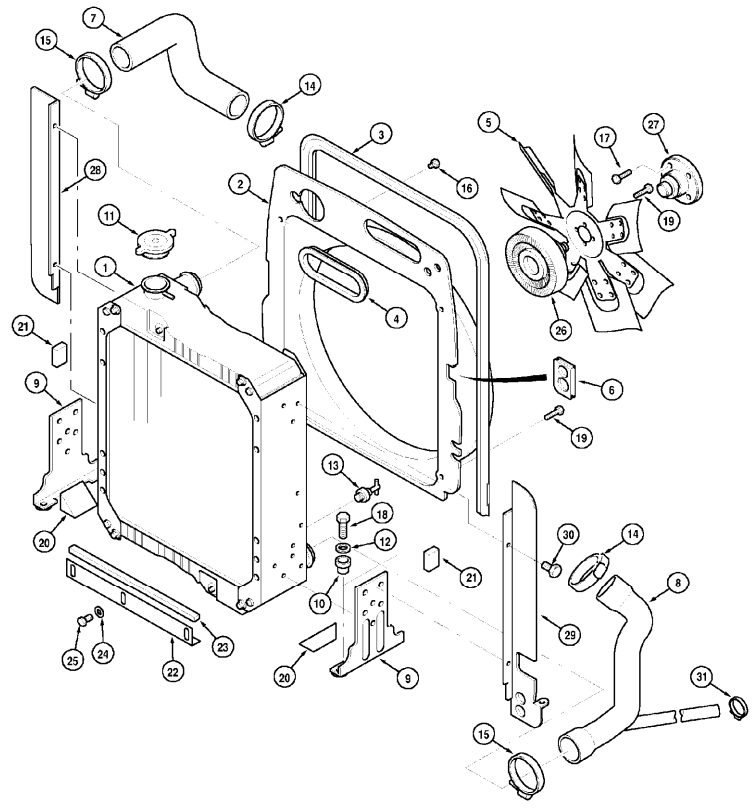

2 - engine

CX Series (2001-2007) - CX01-CX02 - CX70, CX80, CX90, CX100

mcc\DI00K003.png

Radiator and connections

- Replacement
- T-A Replacement