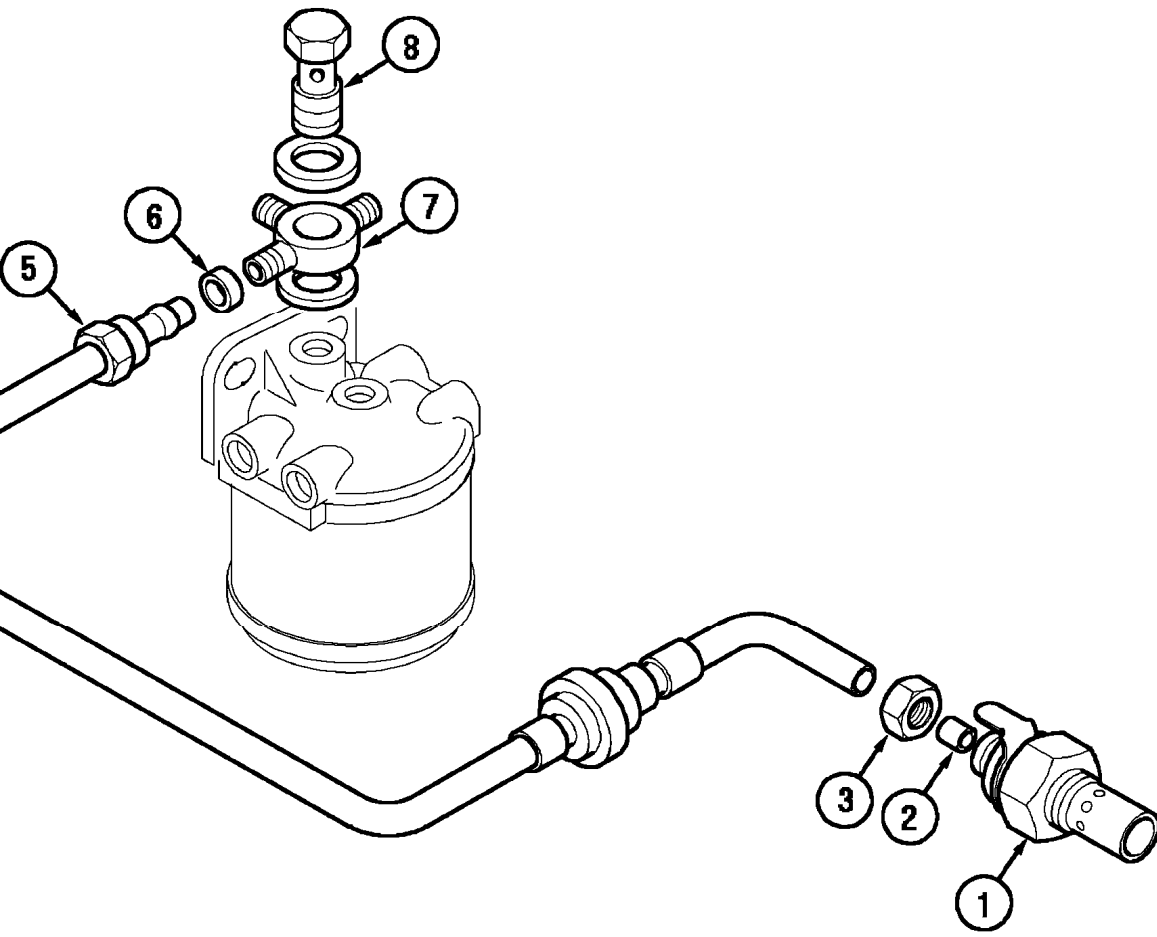

2 - engine

2
-
2019

Thermostart attachment - europe only

CX Series (2001-2007) - CX01-CX02 - CX70, CX80, CX90, CX100

mcc\DI97N019.png

- 1 477616 T-A 0:25
- 2 ;
- T-A 0:25
- .1 ;
- .1
- .1
- .1 ● 3218R013(1)