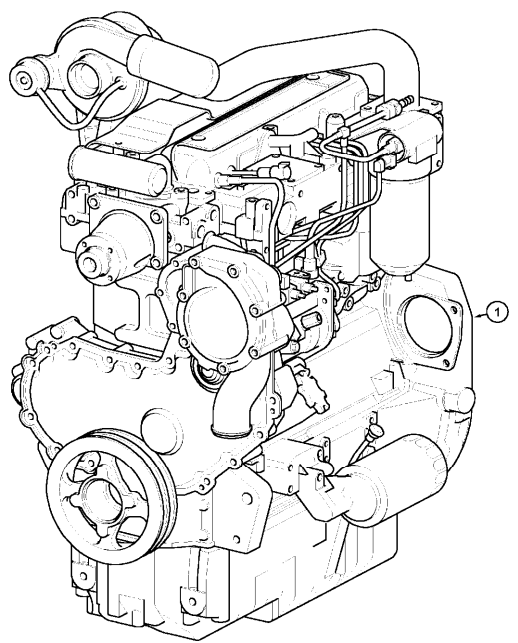

2 - engine

MC Series (2002-2007) - MC01 - MC95, MC105, MC115

Radiator and connections

mcc\MI06B002.png

		Inglese
8	704448A2	1 Hose
8	706596A1	1 Hose
8	707276A2	1 Hose
8	707288A1	1 Hose
9	236119A3	2 Bracket
9	378479A1	1 Bracket
9	378480A1	1 Bracket
10	D52276	4 Insulator
11	710829A1	1 Cap
12	234122A1	4 Washer
13	217-92	1 Valve, drain
14	214-1440	2 Clamp
15	214-1440	2 Clamp
16	143417A3	1 Sensor

2 - engine

MC Series (2002-2007) - MC01 - MC95, MC105, MC115

Radiator and connections

mcc\MI06B002.png

		Inglese
20	226165A3 ;	1 Drive assy
20	379140A1 ;	1 Drive assy
21	702837A1 ;	1 Adapter assy
	;	
21	706507A1 ;	1 Adapter assy
	;	
22	844-8012 ;	4 Bolt
23	245391A4 ;	1 Bracket
	;	
23	245392A4 ;	1 Bracket
	;	
24	302400A1 ;	1 Seal
25	844-6012 ;	3 Bolt
26	308522A1 ;	1 Seal assy
27	516-22158 ;	1 Clamp
28	708297A1 ;	1 Bracket assy
	;	
29	708296A1 ;	1 Bracket assy
	;	
30	844-8012 ;	4 Bolt
31	705961A1 ;	1 Seal
32	214-1410 ;	1 Clamp
	;	
	;	
	;	