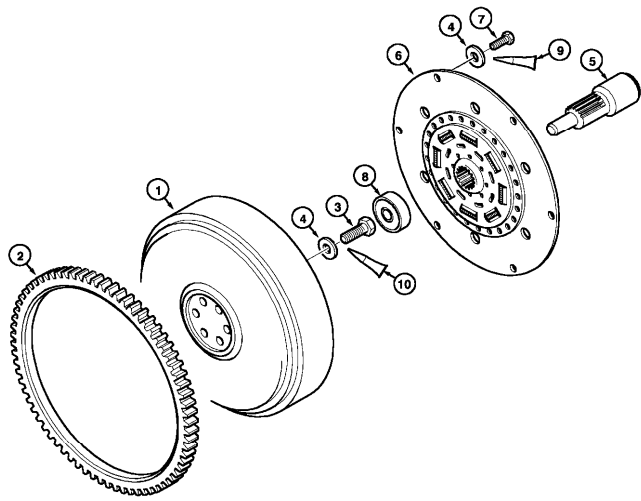

Inglese

- 1 Housing
- 5 Bolt
- 2 Bolt
- ;
- 4 Bolt
- ;
- 2 Bolt
- 2 Bolt
- ;
- 1 O-ring

2 - engine

MC Series (2002-2007) - MC01 - MC95, MC105, MC115

mcc\MI04C028.png

Flywheel

		Inglese	
1	706687A1	● 4111D267(1)	1 Flywheel
		;	
		;	
1	707974A1	;	1 Flywheel
		;	
2	3118310R1	● 3552228M1(1)	1 Ring, gear
3	291980A1	;	10 Bolt
3	328-826	;	6 Bolt
		;	
4	218499A1	;	10 Washer
4	896-11012	● 3667437M1(6)	6 Washer
		;	
		;	
5	452202A1		1 Shaft, drive
6	440444A1		1 Plate
7	628-12025	;	6 Bolt
8	371918A1		1 Bearing, ball
9	331-117	;	0 Lubricant
10	345-176		0 Sealant
	●	Replacement	