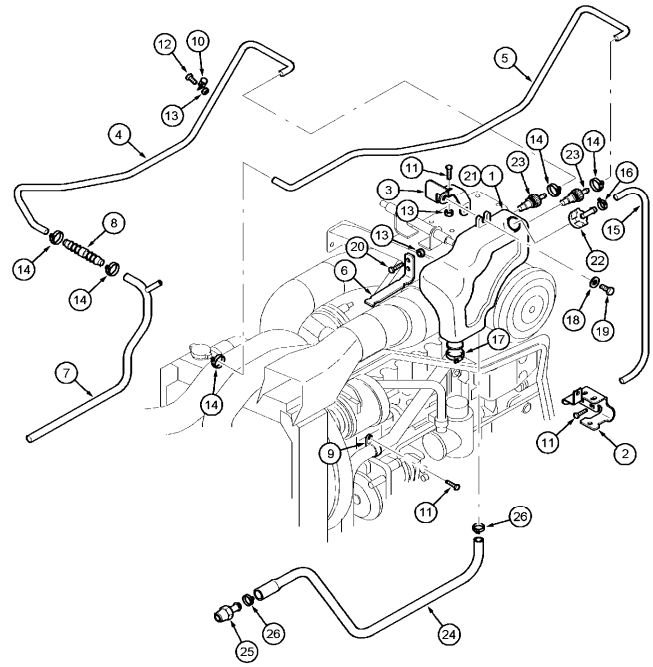

2 - engine

MC Series (2002-2007) - MC01 - MC POWER 6 (6 Cyl)

Coolant recovery system

mcc\MI04C121.png

24	705640A1	●	N.L.A.(1)	Inglese	1	Hose
			;			
			;			
25	217-153		;		1	Connector
26	3230683R1	●	N.L.A.(2)		2	Clamp
			;			
			;			
		●	Replacement