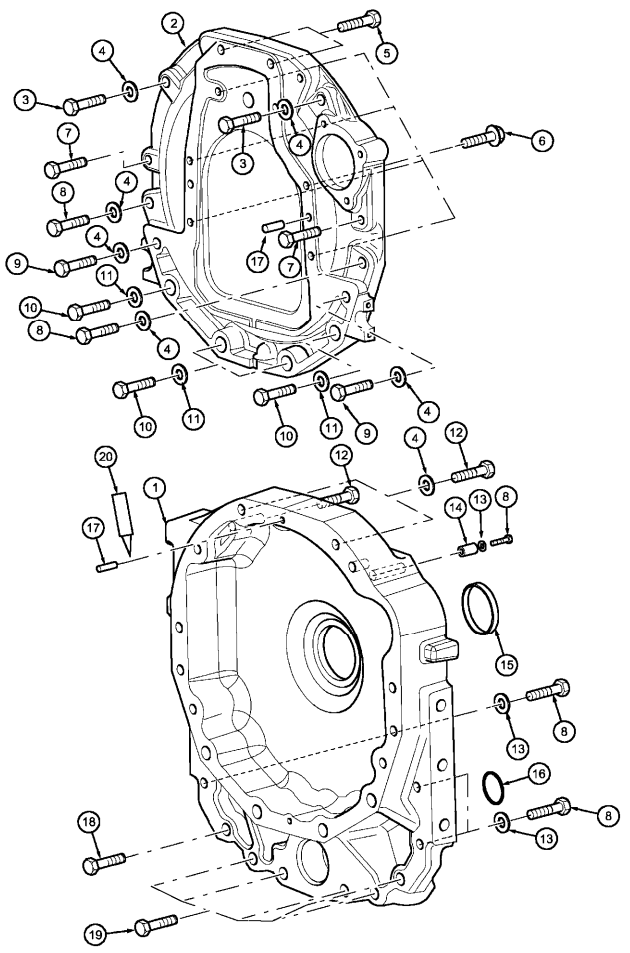

2 - engine

MC Series (2002-2007) - MC01 - MC POWER 6 (6 Cyl)

Coolant recovery system

mcc\MI04C121.png

- | | | | | | | |
|----|-----------|---|-------------|---------|---|-----------|
| 24 | 705640A1 | ● | N.L.A.(1) | Inglese | 1 | Hose |
| | | | ; | | | |
| | | | ; | | | |
| 25 | 217-153 | | ; | | 1 | Connector |
| 26 | 3230683R1 | ● | N.L.A.(2) | | 2 | Clamp |
| | | | ; | | | |
| | | | ; | | | |
| | | ● | Replacement | | | |

2 - engine

MC Series (2002-2007) - MC01 - MC POWER 6 (6 Cyl)

2
-
3
2013

Flywheel housing

mcc\MI02K044.png

		Inglese
1	452246A3	1 Housing
2	452248A1	1 Housing
3	828-16065	2 Bolt
4	896-11016	8 Washer
	● 3019575X1(8)	
	;	
5	863-12045	2 Bolt
	;	
6	854-10040	6 Bolt
	;	
7	868-12150	2 Bolt
	;	
8	828-16070	9 Bolt
	;	
9	828-16140	2 Bolt
	;	
10	828-22110	4 Bolt
	;	
11	896-12022	4 Washer
	;	
12	828-16110	3 Bolt
	;	
13	896-12016	7 Washer
	;	
14	A175944	2 Sleeve
15	L126169	1 Seal
16	238-5154	1 O-ring
	;	
17	37-1612	3 Dowel
	;	
18	828-16090	1 Bolt
	;	
19	828-16080	5 Bolt
	;	
20	345-602	0 Sealant
	● N.L.A.(0)	
	;	

- Inglese
- 1 Flywheel
 - 1 Ring, gear
 - 10 Bolt
 - 16 Washer
 - 1 Shaft, drive
 - 1 Plate
 - 6 Bolt
 - 1 Bearing, ball
 - 0 Lubricant

2 - engine

Ether starting - n.a. only

MC Series (2002-2007) - MC01 - MC POWER 6 (6 Cyl)