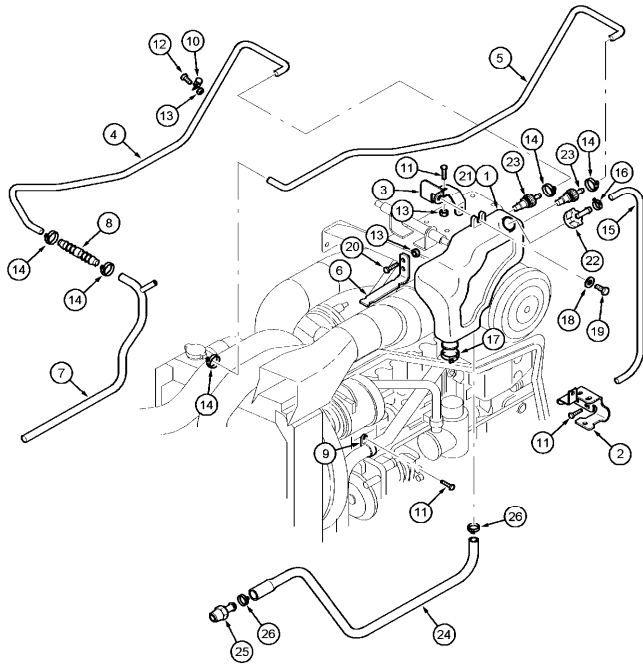

Inglese

- 1 Guard assy
- 1 Guard assy
- 2 Bracket
- 2 Bracket
- 2 Strap
- 8 Nut
- 2 Stud
- 4 Washer

2 - engine

MC Series (2002-2007) - MC01 - MC POWER 6 (6 Cyl)

mcc\MI04C121.png

Coolant recovery system

		Inglese
1	700805A1 ;	1 Reservoir assy
2	700393A1	1 Bracket assy
3	700806A2	1 Bracket assy
4	700803A1 ;	1 Hose
5	700802A1 ;	1 Hose
6	700391A1	1 Bracket
7	700807A2	1 Hose assy
8	700858A1	1 Connector
9	515-22349 ● 87010657(1)	1 Clamp
	;	
10	516-22127	1 Clip
11	844-8025 ● 2314H004(5)	5 Bolt
	;	
12	844-8020 ;	1 Bolt
13	825-2408 ;	5 Nut
14	712073A1 ;	5 Clamp
15	701125A1 ;	1 Hose
16	A171099	1 Clamp
17	214-1532 ;	1 Clamp
18	934673R1 ;	3 Washer
19	614-8030 ;	3 Bolt
20	844-8020 ;	2 Bolt
21	NSS	1 Reservoir
22	701045A1	1 Cap
23	701044A1	2 Fitting

- Inglese
- 1 Flywheel
 - 1 Ring, gear
 - 10 Bolt
 - 16 Washer
 - 1 Shaft, drive
 - 1 Plate
 - 6 Bolt
 - 1 Bearing, ball
 - 0 Lubricant

2 - engine

Ether starting - n.a. only

MC Series (2002-2007) - MC01 - MC POWER 6 (6 Cyl)