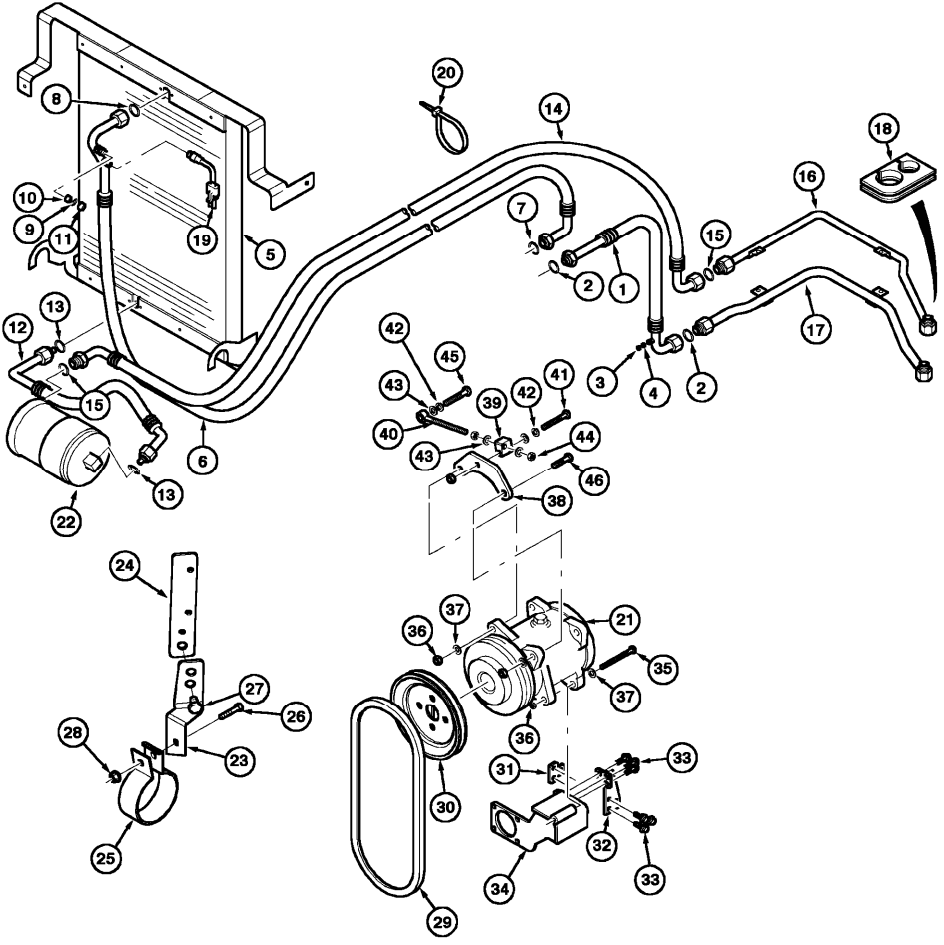

- Inglese
- 1 Flywheel
 - 1 Ring, gear
 - 10 Bolt
 - 16 Washer
 - 1 Shaft, drive
 - 1 Plate
 - 6 Bolt
 - 1 Bearing, ball
 - 0 Lubricant

2 - engine

Ether starting - n.a. only

MC Series (2002-2007) - MC01 - MC POWER 6 (6 Cyl)

mcc\MI01J002.png

- 1 18552A2 ;
- 2 222-615 ;
- 3 190752A1 ;
- 4 NSS
- 5 A171946 ● N.L.A.(1)
- 6 322177A1
- 7 291586A1
- 8 844-8012 ;
- 9 844-12080 ;
- 10 303008A1 ;
- 11 307762A1
- Replacement

Inglese

- 1 Solenoid assy
- 1 Elbow, 90
- 1 Cartridge
- 1 Housing
- 1 Nozzle
- 1 Reducer
- 1 Bracket
- 2 Bolt
- 2 Bolt
- 1 Tube
- 1 Seal, copper

2 - engine

MC Series (2002-2007) - MC01 - MC POWER 6 (6 Cyl)

Air conditioning pipes

mcc\MI02L005.png

- | | | Inglese |
|----|-------------|-------------------|
| 1 | 452709A3 ; | 1 Hose assy |
| 2 | 128485A1 ; | 2 O-ring |
| 3 | 122553A1 | 1 Cap |
| 4 | 1250594C2 | 1 Core |
| 5 | 452276A3 | 1 Condenser |
| 6 | 452710A3 ; | 1 Hose assy |
| 7 | 128485A1 ; | 1 O-ring |
| 8 | 128484A1 ; | 1 O-ring |
| 9 | 128483A1 ; | 1 O-ring |
| 10 | 1250594C2 | 1 Core |
| 11 | 122554A1 | 1 Cap |
| 12 | 452711A2 ; | 1 Hose assy |
| 13 | 128483A1 ; | 2 O-ring |
| 14 | 452708A3 ; | 1 Hose assy |
| 15 | 128483A1 ; | 2 O-ring |
| 16 | 291295A2 | 1 Tube assy |
| 17 | 291293A3 | 1 Tube assy |
| 18 | 246088A2 | 1 Seal |
| 19 | 232948A2 ; | 1 Switch assy |
| 19 | 708617A1 ; | 1 Switch assy |
| 20 | 306132C1 ; | 0 Strap, cable |
| 21 | 1999755C3 ; | 1 Compressor assy |
| 22 | 1990758C2 | 1 Dryer |