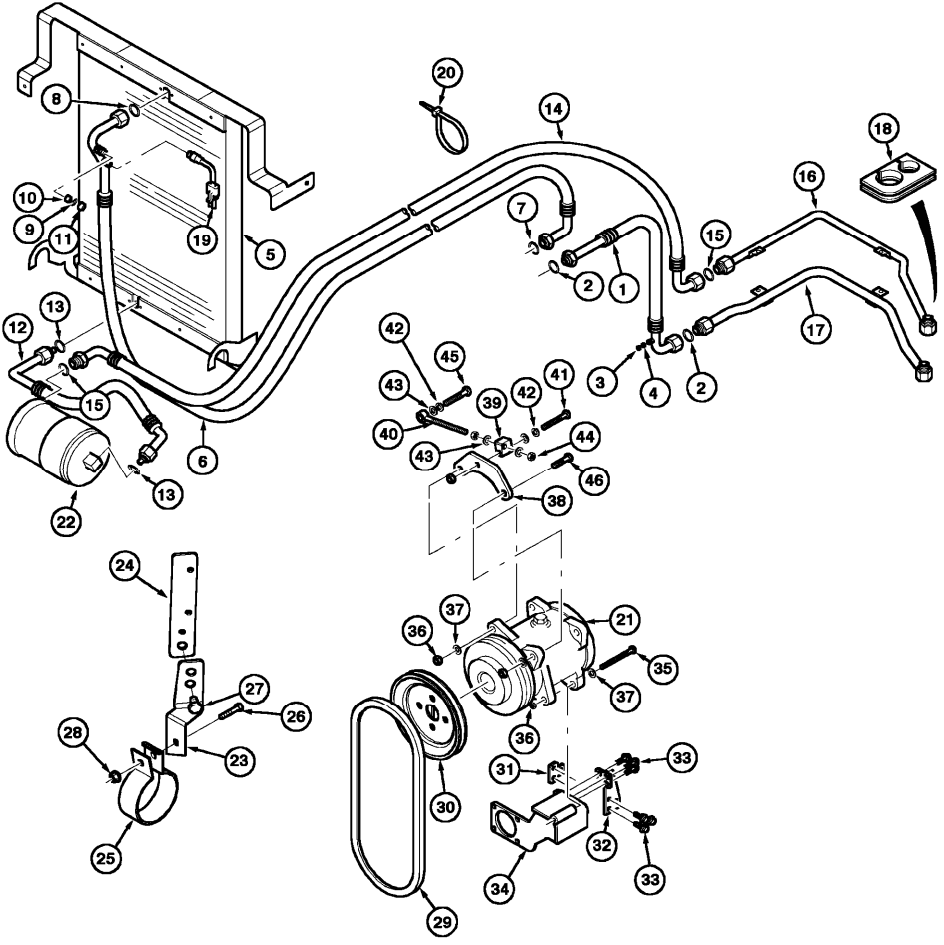

2 - engine

MC Series (2002-2007) - MC01 - MC POWER 6 (6 Cyl)

2
-
219
2019

Air conditioning pipes

mcc\MI02L005.png

- 23 452625A1
- 24 452626A1
- 25 T102980
- 26 844-8025
- 27 844-8020
- 28 825-2408
- 29 700462A1
- 30 A189155
- Replacement

- 2314H004(1)
- ;
- ;
- ;
- ;
- ;
- ;
- ;
- ;

1. **Inglese**
2. 1 Bracket assy
   - 1 Bracket assy
   - 1 Clamp
   - 1 Bolt
   - ;
   - 1 Bolt
   - 1 Nut
   - 1 Belt
   - 1 Pulley