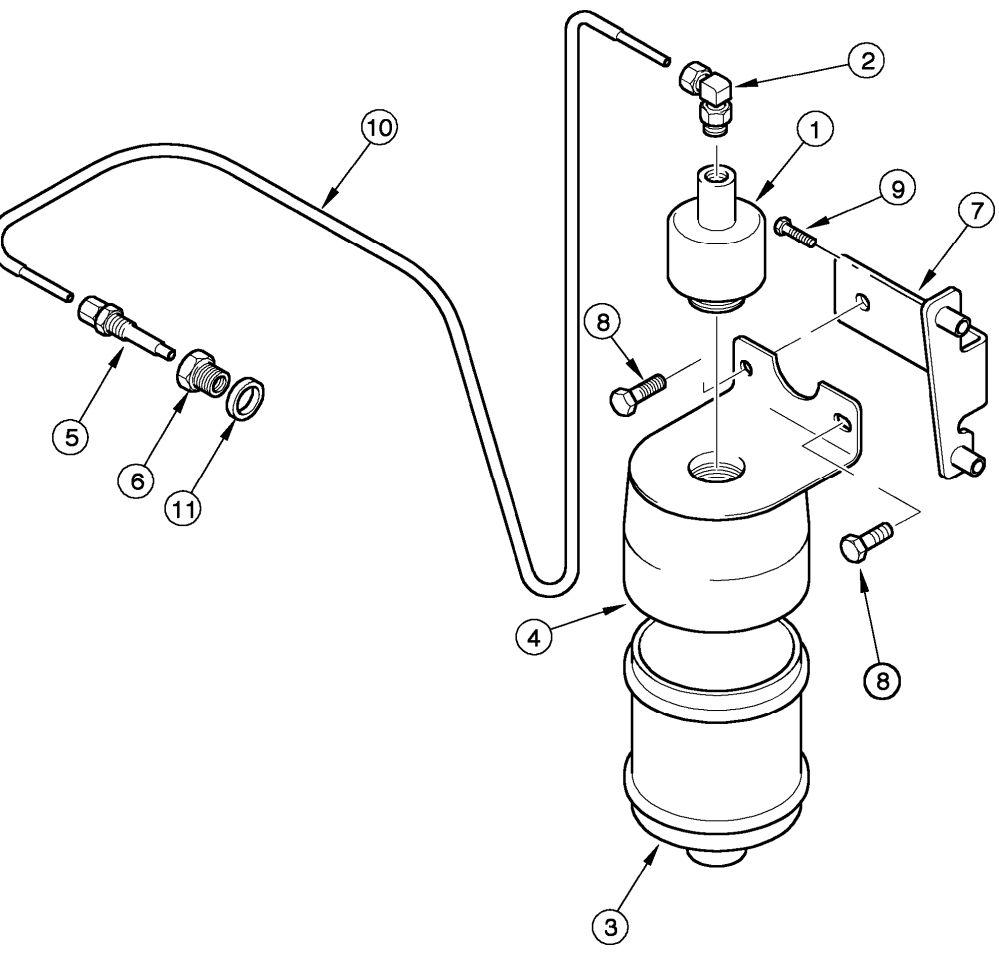

2 - engine

Ether starting - n.a. only

MC Series (2002-2007) - MC01 - MC POWER 6 (6 Cyl)

mcc\MI01J002.png

- 1 18552A2 ;
- 2 222-615 ;
- 3 190752A1 ;
- 4 NSS
- 5 A171946 ● N.L.A.(1)
- 6 322177A1
- 7 291586A1
- 8 844-8012 ;
- 9 844-12080 ;
- 10 303008A1 ;
- 11 307762A1
- Replacement

Inglese

- 1 Solenoid assy
- 1 Elbow, 90
- 1 Cartridge
- 1 Housing
- 1 Nozzle
- 1 Reducer
- 1 Bracket
- 2 Bolt
- 2 Bolt
- 1 Tube
- 1 Seal, copper