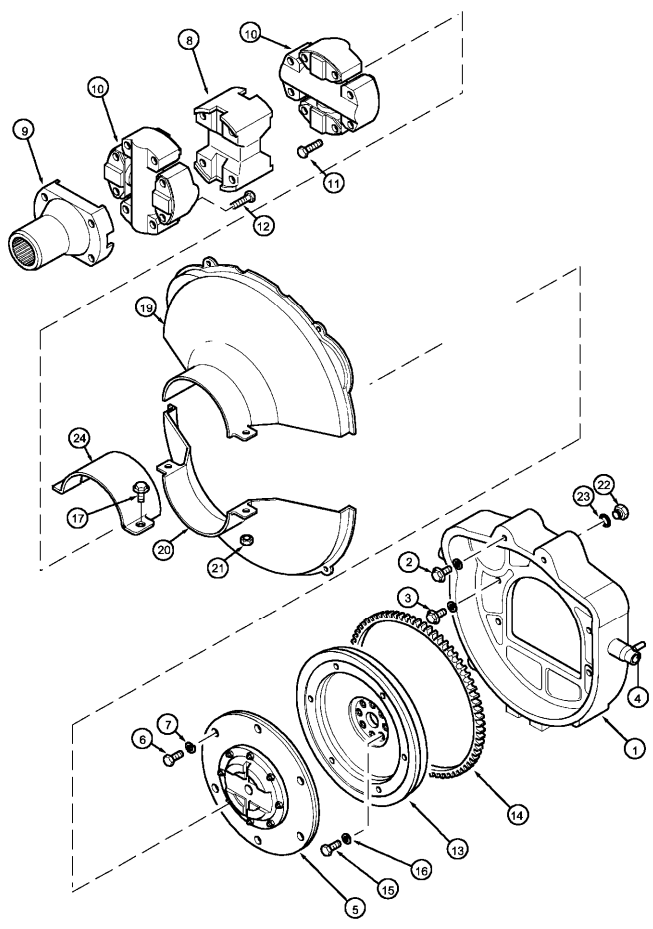

2 - engine

MTX Series (2002-2007) - MTX3 - MTX110, MTX125, MTX140

mcc\MI03A068.png

Flywheel and housing - jje3331650 -

- 22 J910248
- 23 238-5212 ;
- 24 442829A2
- Replacement

1. Inglese
2. 1 Plug
   - 1 O-ring
   - 1 Cover