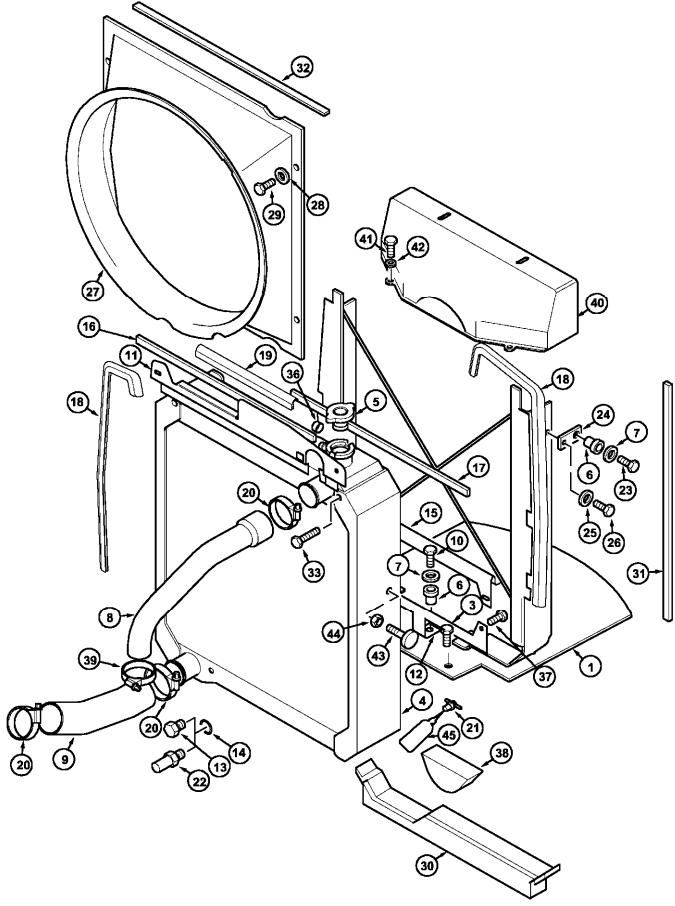

2 - engine

MTX Series (2002-2007) - MTX3 - MTX110, MTX125, MTX140

mcc\MI03A066.png

Radiator and connections

		Inglese
1	434398A2	1 Support assy
1	434519A2	1 Support assy
3	844-12025	4 Bolt, flange
3	844-12030	4 Bolt, flange
4	432979A1	1 Radiator
5	A170241	1 Cap
	● 710829A1(1)	
6	179601A1	4 Mount, rubber
7	K691987	4 Washer
8	432357A2	1 Hose
9	432356A2	1 Hose
10	614-10030	2 Bolt
11	436051A1	1 Flange
12	234814A1	1 Bracket
13	218-5156	1 Plug, hex
	● N.L.A.(1)	
14	237-6008	1 O-ring
15	139871A1	1 Bracket
16	221888A1	1 Seal
17	221889A1	1 Seal