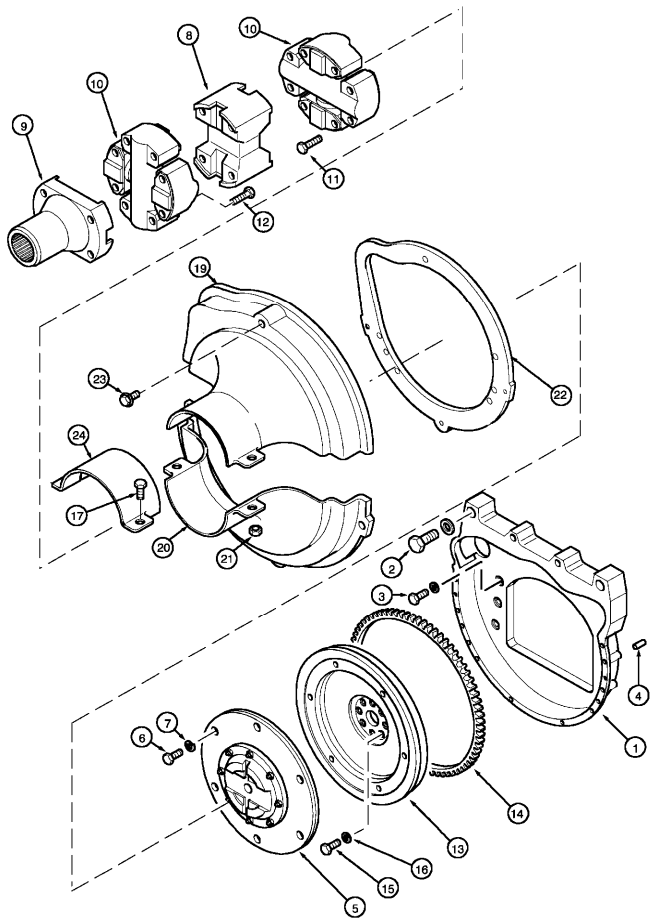

● Replacement

2 - engine

MTX Series (2002-2007) - MTX3 - MTX110, MTX125, MTX140

mcc\MI02E002.png

Flywheel and housing - - jje3331649

		Inglese
1	442443A1	1 Housing assy
2	442444A1	2 Bolt
3	217919A1	6 Bolt
4	F63128	2 Dowel
5	432896A2	1 Damper
6	614-12030	6 Bolt
7	896-11012	6 Washer
	● 3667437M1(6)	
	;	
8	433226A1	1 Shaft
8	433227A1	1 Drive assy
	;	
9	223968A1	1 Yoke
10	229108A1	2 Spider
11	828-10045	12 Bolt
12	828-10045	4 Bolt
13	436050A1	1 Flywheel
14	442445A1	1 Gear
15	328-824	0 Bolt
16	396-21053	0 Washer
	;	
17	844-8025	2 Bolt
	;	
19	432361A2	1 Shield
20	432362A2	1 Shield
21	832-10408	2 Nut, lock