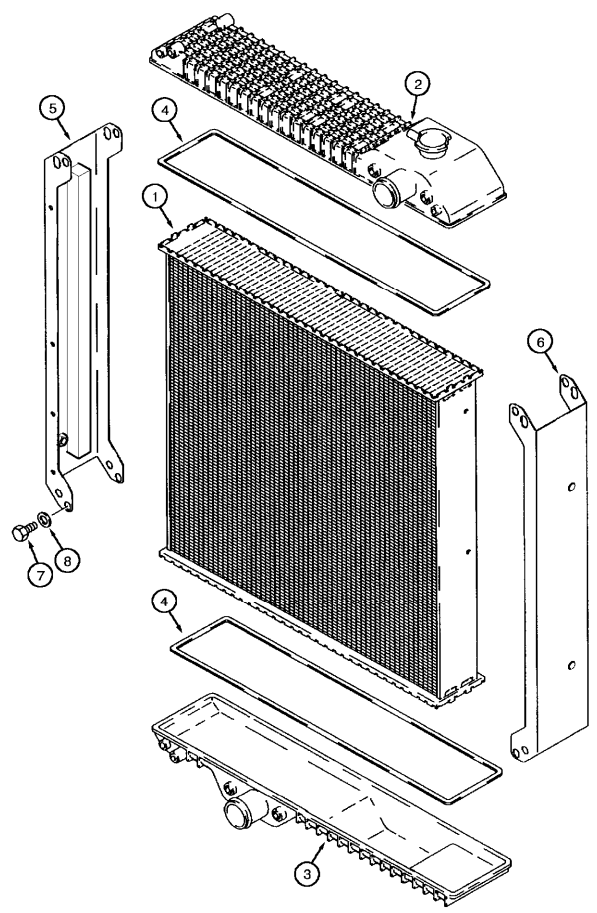

2 - engine

MTX Series (2002-2007) - MTX3 - MTX110, MTX125, MTX140

mcc\MI03E034.png

2

-
-
-
-
-

2009

Radiator

		Inglese
1	432979A1 ;	1 Radiator
	;	
2	177127A1 ;	1 Tank
3	452251A1 ● N.L.A.(1)	1 Tank
	;	
4	254409A1	2 Seal
5	177155A2 ;	1 Channel
6	177130A2 ;	1 Channel
7	614-8012 ;	8 Bolt
8	895-15008 ;	8 Washer
●	Replacement