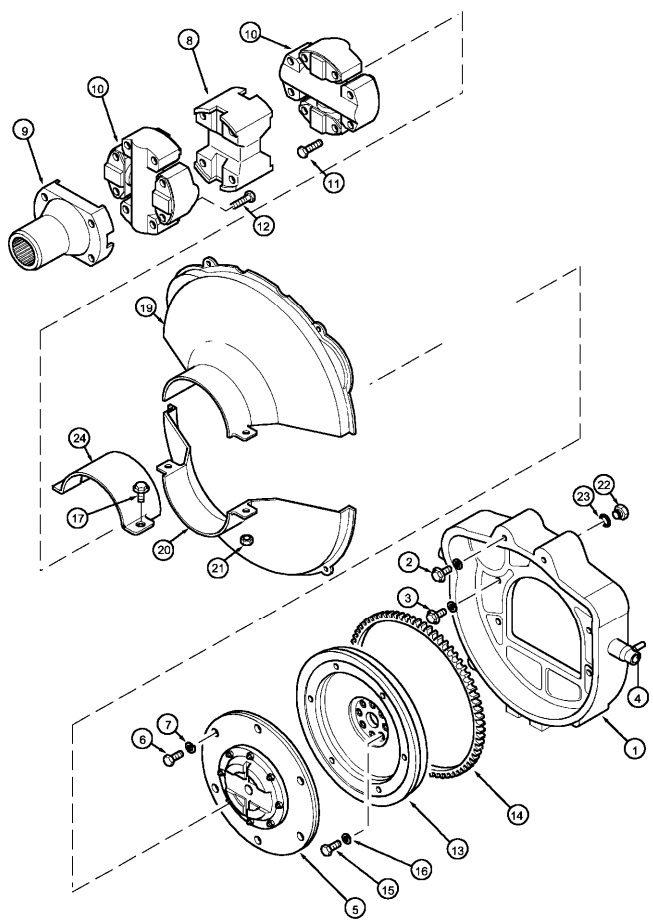

2 - engine

MTX Series (2002-2007) - MTX3 - MTX110, MTX125, MTX140

mcc\MI03A068.png

Flywheel and housing - jje3331650 -

2
-
2-1-
2017

		Inglese
1	448930A1	1 Housing assy
2	854-12090 ;	2 Bolt
3	844-10025 ;	6 Bolt
4	F63128 ;	2 Dowel
5	432896A2	1 Damper
6	614-12030 ;	6 Bolt
7	896-11012 ● 3667437M1(6)	6 Washer
	;	
8	433226A1	1 Shaft
8	433227A1 ● 6510115M91(1)	1 Drive assy
	;	
9	223968A1 ;	1 Yoke
10	229108A1	2 Spider
11	828-10045 ;	12 Bolt
12	828-10045 ;	4 Bolt
13	436050A1 ;	1 Flywheel
14	442445A1 ● 31161148(1)	1 Gear
15	328-824 ;	0 Bolt
16	396-21053 ● 896-16012(0)	0 Washer
	;	
17	844-8025 ● 2314H004(2)	2 Bolt
	;	
19	449991A1 ● 449991A2(1)	1 Shield
20	449992A1 ● 449992A2(1)	1 Shield
21	832-10408 ;	2 Nut, lock