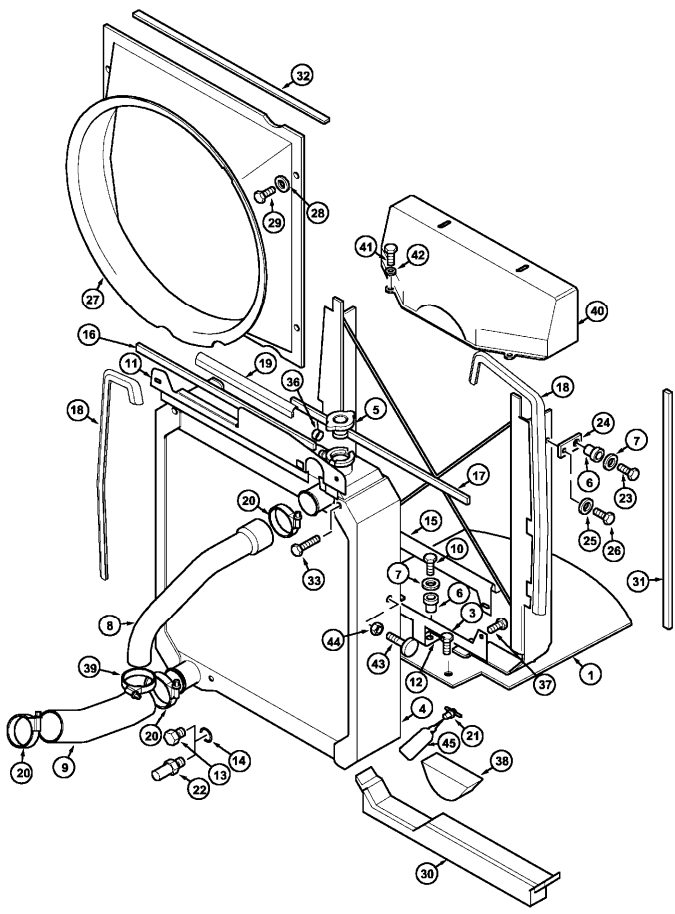

2 - engine

MTX Series (2002-2007) - MTX3 - MTX110, MTX125, MTX140

mcc\MI03A066.png

Radiator and connections

		Inglese
1	434398A2	1 Support assy
1	434519A2	1 Support assy
3	844-12025	4 Bolt, flange
3	844-12030	4 Bolt, flange
4	432979A1	1 Radiator
5	A170241	1 Cap
	● 710829A1(1)	
6	179601A1	4 Mount, rubber
7	K691987	4 Washer
8	432357A2	1 Hose
9	432356A2	1 Hose
10	614-10030	2 Bolt
11	436051A1	1 Flange
12	234814A1	1 Bracket
13	218-5156	1 Plug, hex
	● N.L.A.(1)	
14	237-6008	1 O-ring
15	139871A1	1 Bracket
16	221888A1	1 Seal
17	221889A1	1 Seal

2 - engine

MTX Series (2002-2007) - MTX3 - MTX110, MTX125, MTX140

mcc\MI03A066.png

Radiator and connections

- | | | | |
|----|-----------|---|----------------|
| 18 | 222008A2 | ; | Inglese |
| | | | 1 Seal |
| | | | |
| 18 | 434127A2 | ; | 1 Seal |
| 19 | 221891A3 | ; | 1 Seal |
| 20 | 214-1540 | ; | 3 Clamp |
| 21 | 217-103 | ; | 1 Tap |
| 22 | 196816C1 | ; | 1 Fitting |
| | | | |
| 23 | 844-12030 | ; | 2 Bolt, flange |
| 24 | 188739A2 | ; | 2 Bracket |
| 25 | 895-11010 | ; | 2 Washer |