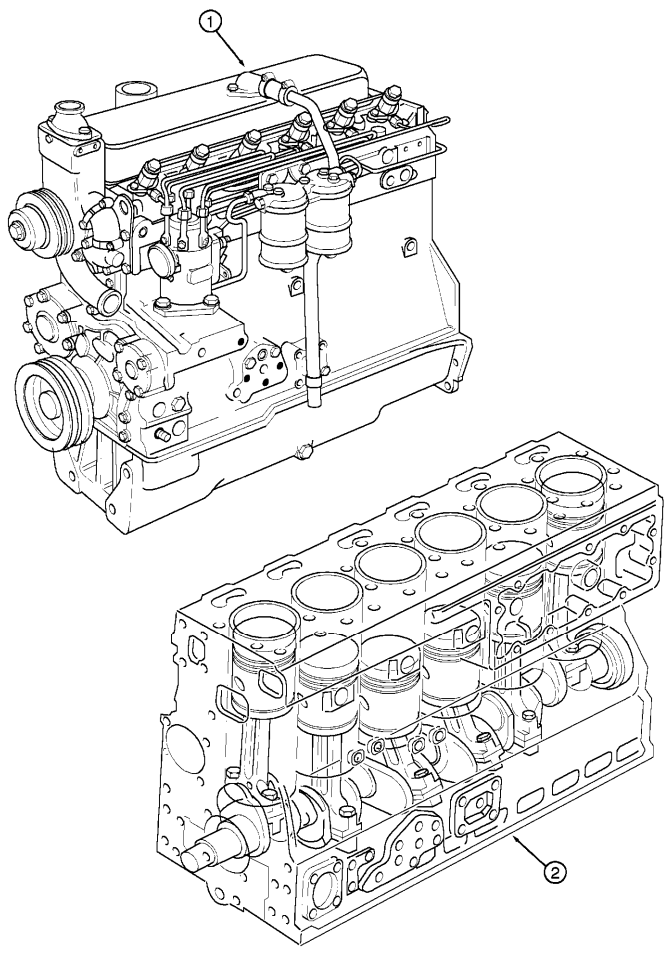

2 - engine

MTX Series (2002-2007) - MTX3 - MTX110, MTX125, MTX140

mcc\MI01E060.png

2
-
3
3
2003

Engines

		Inglese	
1	452475A1	● N.L.A.(1)	1 Engine assy
		;	
1	452476A1	● N.L.A.(1)	1 Engine assy
		;	
1	452477A1	● N.L.A.(1)	1 Engine assy
		;	
		;	
2	442400A1	;	1 Engine assy
		;	
		;	
●	Replacement