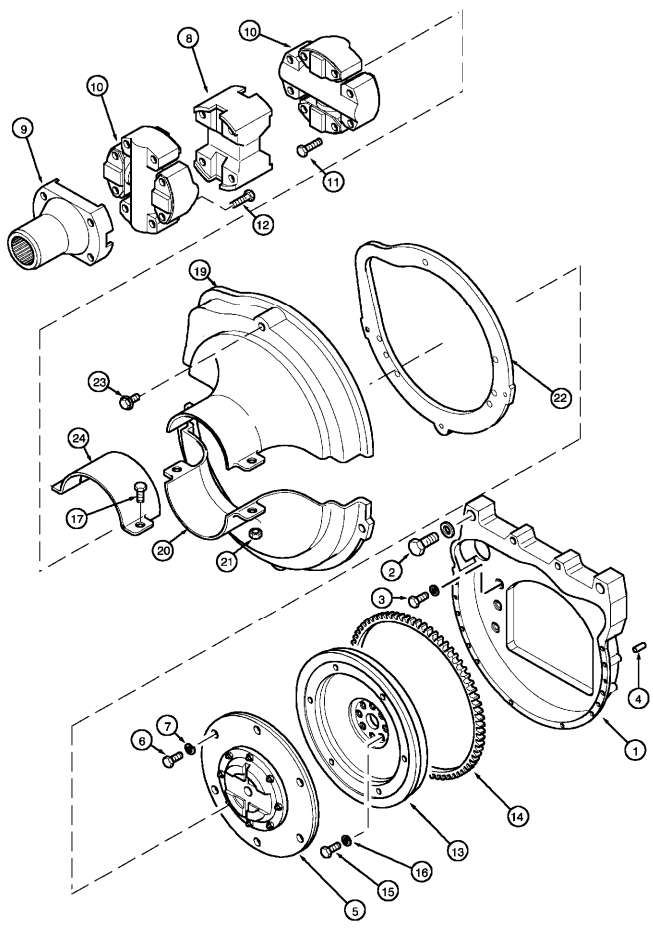

2 - engine

MTX Series (2002-2007) - MTX3 - MTX110, MTX125, MTX140

mcc\MI02E002.png

Flywheel and housing - - jje3331649

- 22 433516A2
- 23 844-12070 ;
- 24 442829A2
- Replacement

1. Inglese
2. 1 Plate
   - 1 Bolt
   - 1 Cover