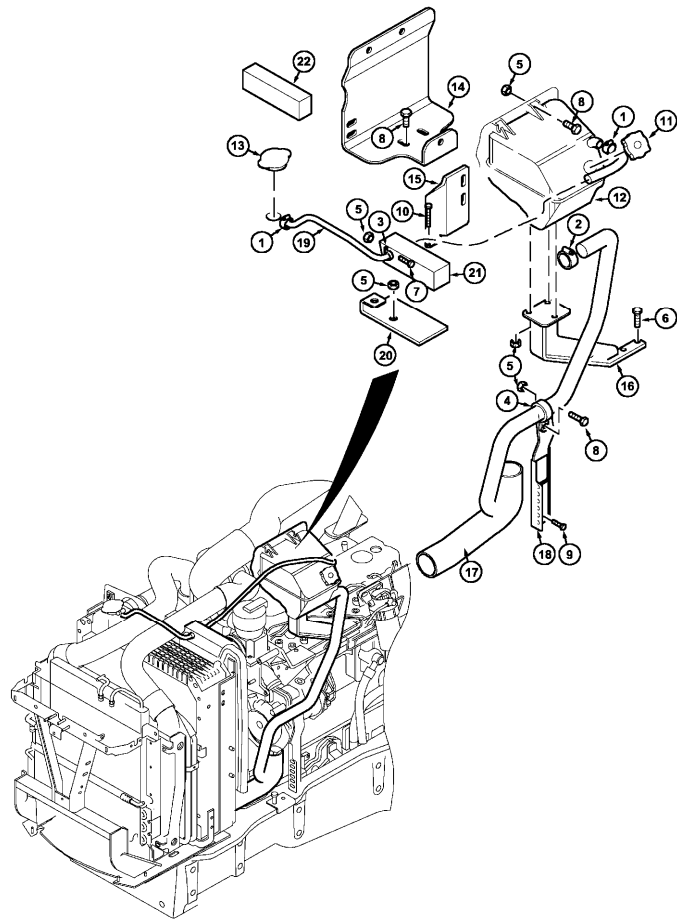

2 - engine

MTX Series (2002-2007) - MTX3 - MTX110, MTX125, MTX140

mcc\MI03B019.png

2
-
213
2013

Coolant recovery system - tropical cooling

Inglese

22 700646A1

1 Seal

● Replacement