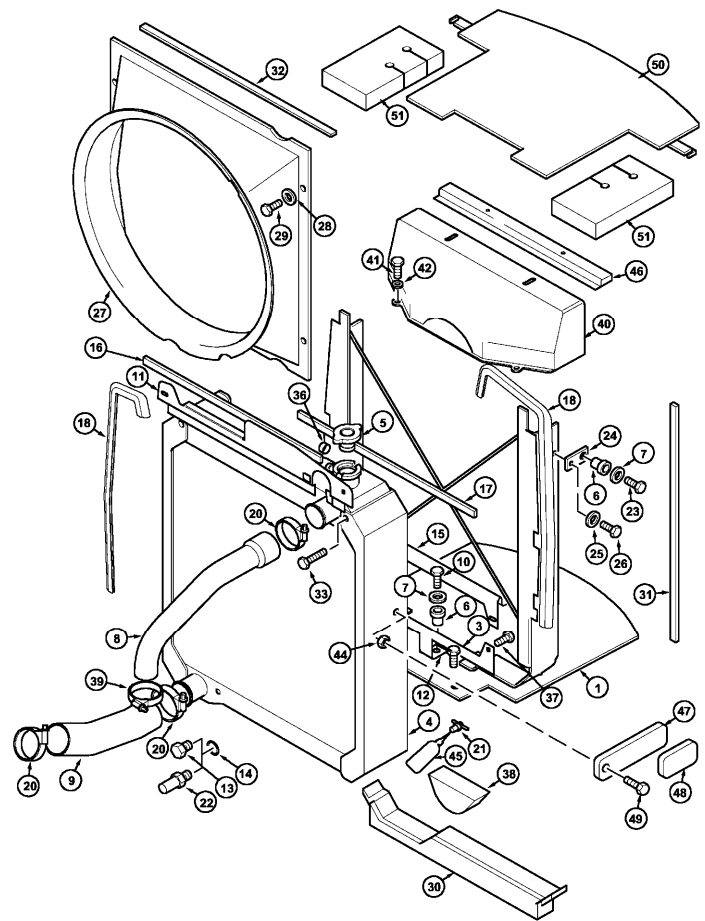

2 - engine

MTX Series (2002-2007) - MTX3 - MTX155, MTX175, MTX200

mcc\MI03H001.png

Radiator and connections - mtx175, mtx200

- 27 433152A1 ;
- 27 700723A3 ;
- 28 895-15008 ;
- 29 844-8020 ;
- 30 226323A2 ;
- 30 236102A1 ;
- 30 701515A1 ;

Inglese

- 1 Shroud
- 1 Shroud
- 4 Washer
- 4 Bolt
- 1 Seal
- 1 Seal
- 1 Seal

● Replacement