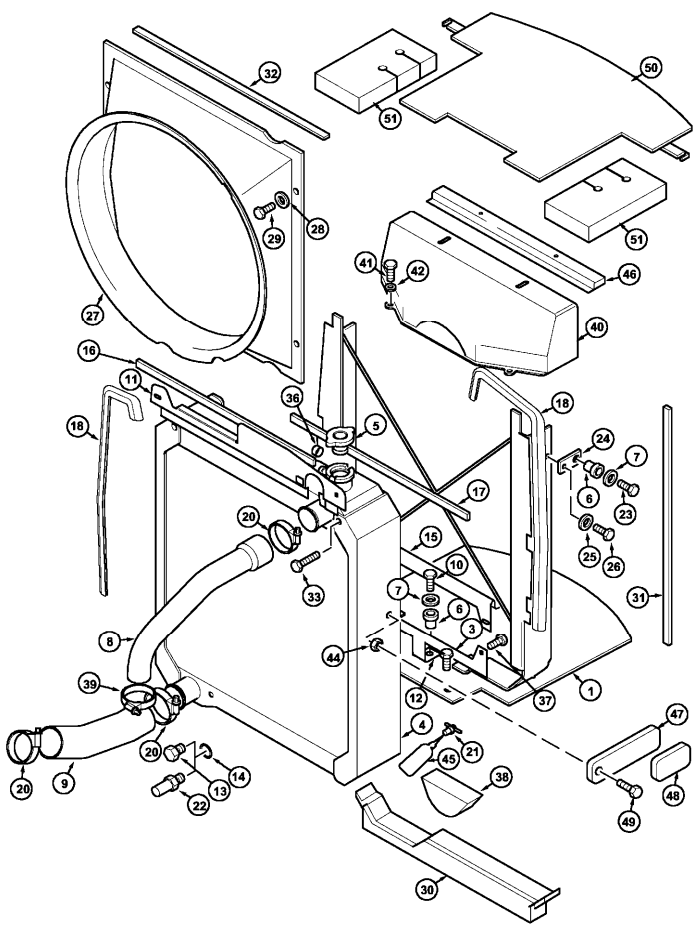

2 - engine

MTX Series (2002-2007) - MTX3 - MTX155, MTX175, MTX200

mcc\MI03H001.png

Radiator and connections - mtx175, mtx200

- 11 701650A2 ;
- 12 450969A3 ;
- ;

● Replacement

Inglese

- 1 Flange
- 1 Bracket