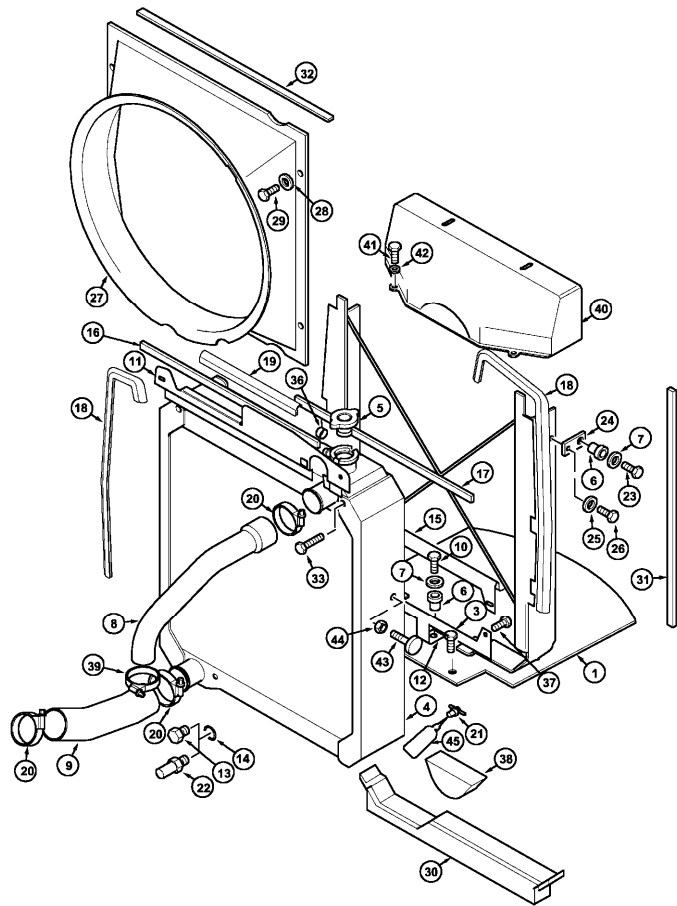

2 - engine

MTX Series (2002-2007) - MTX3 - MTX155, MTX175, MTX200

mcc\MI03A066.png

Radiator and connections - mtx155

- 18 434127A2 ;
- 19 221891A3 ;
- 20 214-1540 ;
- 21 217-103 ;
- 22 196816C1 ;
- ; ;
- 23 844-12030 ;
- 24 188739A2 ;
- 25 895-11010 ;
- 26 614-10016 ;
- ; ;

Inglese

- 1 Seal
- 1 Seal
- 3 Clamp
- 1 Tap
- 1 Fitting
- ;
- 2 Bolt, flange
- 2 Bracket
- 2 Washer
- 2 Bolt

● Replacement