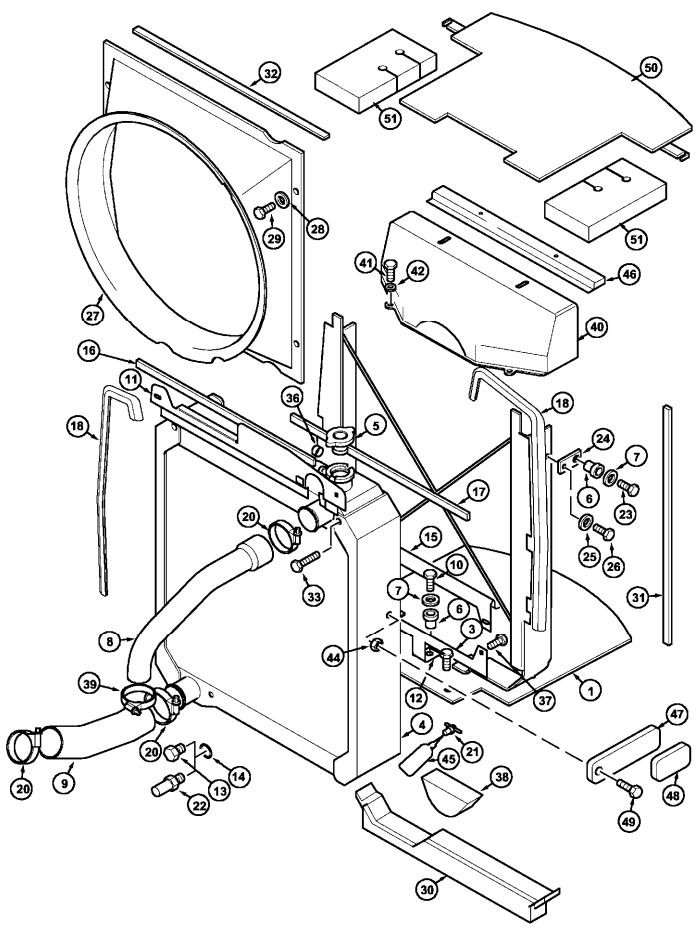

Inglese

- 1 Shroud
- 1 Shroud
- 4 Washer
- 4 Bolt
- 1 Seal
- 1 Seal
- 1 Seal

● Replacement

2 - engine

Radiator and connections - mtx175, mtx200

MTX Series (2002-2007) - MTX3 - MTX155, MTX175, MTX200

2013

mcc\MI03H001.png

		Inglese
30	701546A1 ;	1 Seal
	;	
	;	
31	190561A2 ;	2 Seal
	;	
31	701729A1 ;	2 Seal
	;	
32	190562A2 ;	2 Seal
33	614-8065 ;	2 Bolt
36	3125239R1 ;	1 Clamp
37	905-8016 ;	2 Bolt, flange
38	231135A1 ;	1 Seal
39	214-1528 ;	1 Clamp
40	446105A2 ;	1 Cover
	;	
	;	
41	614-8010 ;	2 Screw
42	895-11008 ;	2 Washer
44	829-1406 ;	2 Nut
45	345-87 ;	0 Sealant
45	B17503 ;	0 Loctite
46	452190A1 ;	1 Panel
47	452132A1 ;	2 Plate
48	452133A1 ;	2 Pad
49	614-6040 ;	2 Bolt