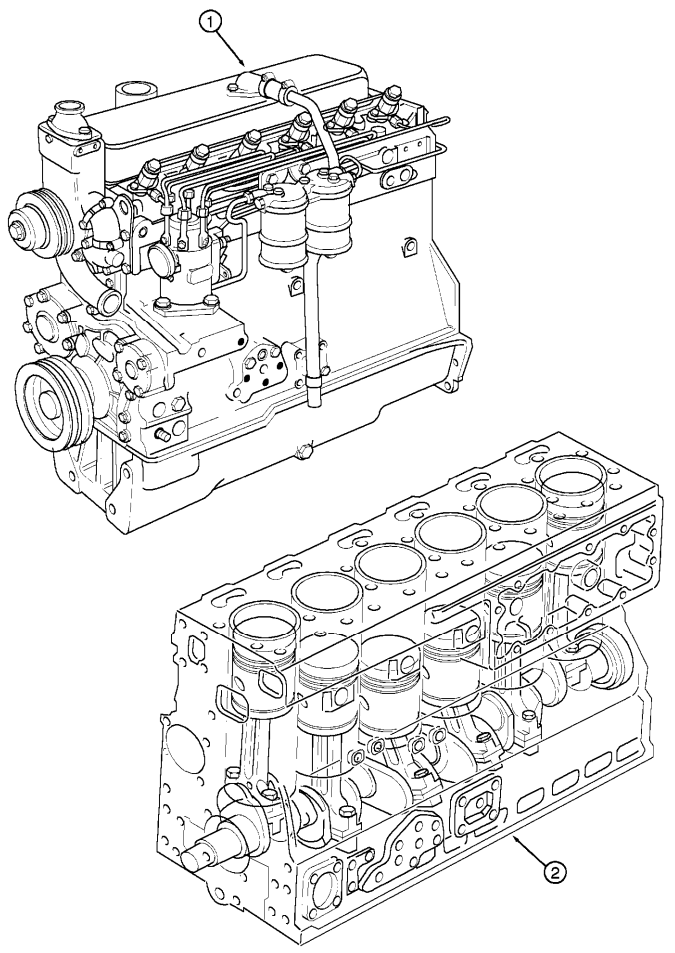

2 - engine

MTX Series (2002-2007) - MTX3 - MTX155, MTX175, MTX200

mcc\MI03A066.png

Radiator and connections - mtX155

		Inglese
1	434398A2	1 Support assy
1	434519A2	1 Support assy
3	844-12025	4 Bolt, flange
3	844-12030	4 Bolt, flange
4	432981A1	1 Radiator
5	A170241	1 Cap
6	179601A1	4 Mount, rubber
7	K691987	4 Washer
8	432357A2	1 Hose
9	432356A2	1 Hose
10	614-10030	2 Bolt
11	445673A1	1 Flange
12	234814A1	1 Bracket
13	218-5156	1 Plug, hex
14	237-6008	1 O-ring
15	139871A1	1 Bracket
16	221888A1	1 Seal
17	221889A1	1 Seal
18	222008A2	1 Seal

Inglese

- 1 Seal
- 1 Seal
- 3 Clamp
- 1 Tap
- 1 Fitting
- ;
- 2 Bolt, flange
- 2 Bracket
- 2 Washer
- 2 Bolt

● Replacement

2 - engine

MTX Series (2002-2007) - MTX3 - MTX155, MTX175, MTX200

mcc\MI03A066.png