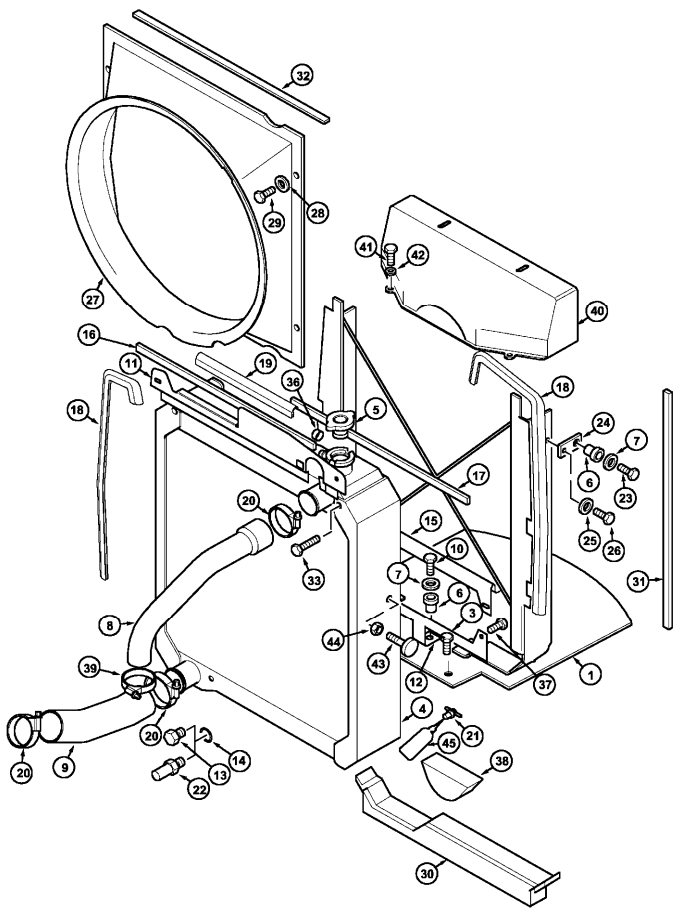

2 - engine

MTX Series (2002-2007) - MTX3 - MTX155, MTX175, MTX200

mcc\MI03A066.png

Radiator and connections - mtX155

		Inglese
1	434398A2	1 Support assy
1	434519A2	1 Support assy
3	844-12025	4 Bolt, flange
3	844-12030	4 Bolt, flange
4	432981A1	1 Radiator
5	A170241	1 Cap
6	179601A1	4 Mount, rubber
7	K691987	4 Washer
8	432357A2	1 Hose
9	432356A2	1 Hose
10	614-10030	2 Bolt
11	445673A1	1 Flange
12	234814A1	1 Bracket
13	218-5156	1 Plug, hex
14	237-6008	1 O-ring
15	139871A1	1 Bracket
16	221888A1	1 Seal
17	221889A1	1 Seal
18	222008A2	1 Seal

Inglese

- 1 Seal
- 1 Seal
- 3 Clamp
- 1 Tap
- 1 Fitting
- ;
- 2 Bolt, flange
- 2 Bracket
- 2 Washer
- 2 Bolt

● Replacement

2 - engine

MTX Series (2002-2007) - MTX3 - MTX155, MTX175, MTX200

mcc\MI03A066.png