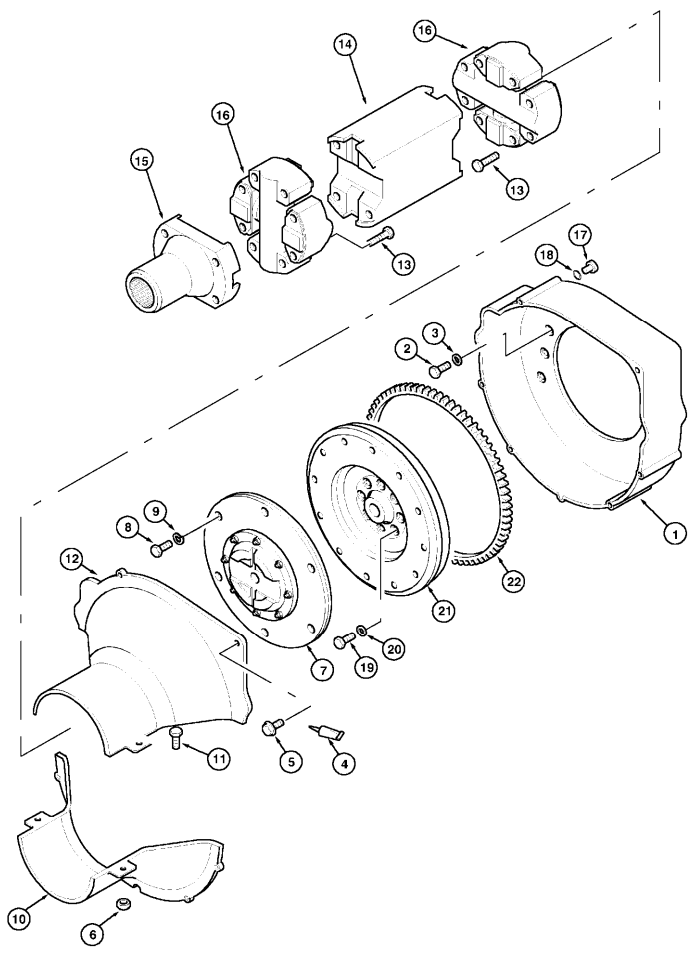

A ;  
● Replacement

2 - engine

XTX Series - XTX185, XTX200, XTX215 (2005-2007)

mcc\MI03B020.png

Flywheel and housing - xtx215

		Inglese
1	222365A3	1 Crankcase
2	828-12045	8 Screw
3	896-11012	● 3667437M1(8)
		8 Washer
4	331-117	0 Lubricant
4	345-176	0 Loctite
5	905-8016	6 Bolt
6	832-10408	2 Nut fns
7	701468A1	1 Damper
8	614-12030	6 Bolt
9	896-11012	● 3667437M1(6)
		6 Washer
10	349204A1	1 Cowl
11	844-8020	6 Bolt
12	349205A1	1 Cowl
13	828-10045	16 Screw
14	236698A1	1 Yoke
15	223968A1	1 Yoke
16	229108A1	2 Spider
17	J910248	1 Plug
18	238-5212	1 Instant gasket
19	TBA	8 Bolt
20	TBA	8 Washer
21	TBA	1 Flywheel
22	TBA	1 Gear