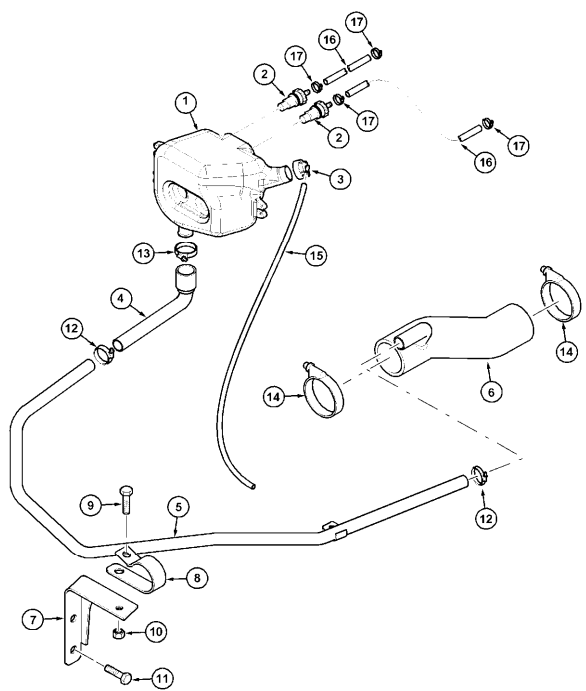

Inglese

- 1 Radiator
- 1 Radiator assy
- ;
- ;
- 1 Tank
- 1 Tank
- 1 Channel
- 1 Holding fixture
- 1 Holding fixture
- 2 Bolt
- 1 Bracket
- 1 Cock
- 2 Bolt
- 8 Washer
- 8 Screw
- 2 Ring

2 - engine

XTX Series - XTX185, XTX200, XTX215 (2005-2007)

mcc\MI04J006.png

**2**

2011

Coolant recovery system - xtx185, xtx200

		Inglese
1	704363A2	● 704364A2(1) 1 Reservoir
2	701044A1	2 Fitting
3	701045A1	1 Plug
4	704478A1	1 Hose
5	704471A1	1 Hose assy
6	701977A2	1 Hose
7	704485A1	Y ; 1 Bracket assy
8	515-22349	● 87010657(1) 1 Clamp
		;
9	844-8016	● 2314H002(1) 1 Bolt
		;
10	825-2408	; 1 Nut
11	844-12025	; 2 Bolt
12	214-1420	; 2 Clamp
13	214-1424	; 1 Clamp
14	214-1440	; 2 Clamp
15	707790A1	; 1 Hose
		;
16	253927A1	; 2 Hydr hose
		;
17	3125239R1	4 Clamp
●	Replacement	