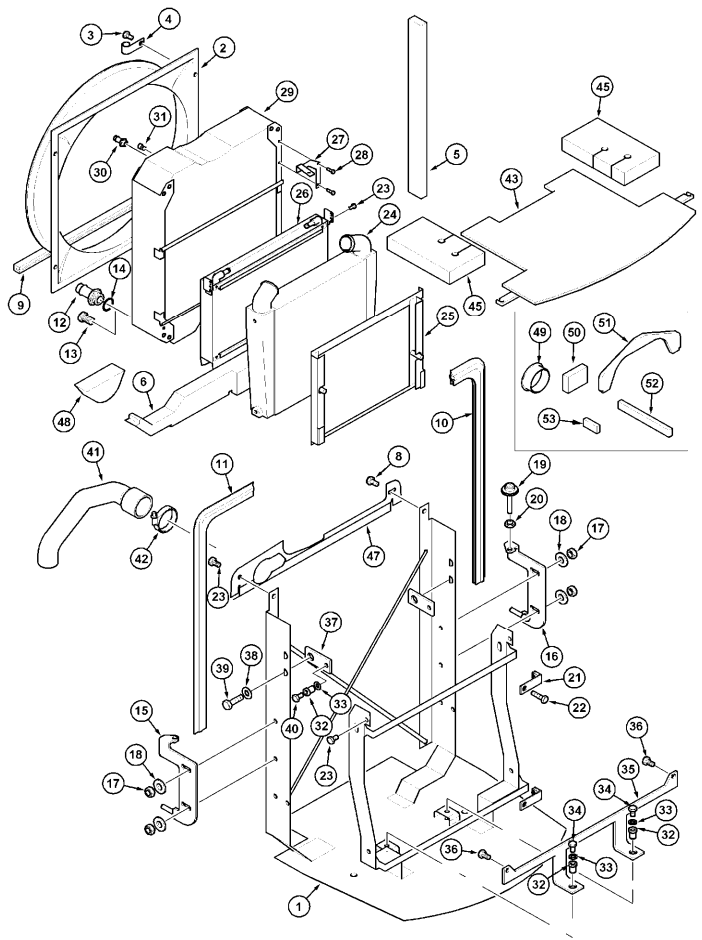

2 - engine

XTX Series - XTX185, XTX200, XTX215 (2005-2007)

mcc\MI05M040.png

Radiator and connections

		Inglese
23	844-8016	● 2314H002(0) 0 Bolt
		;
24	437066A1	1 Cooler
25	708879A1	1 Condenser
26	701679A3	● 701679A5(1) 1 Cooler, oil
		;
27	701625A1	1 Support
28	844-8016	● 2314H002(2) 2 Bolt
		;
29	REF	1 Radiator assy
30	702602A1	1 Pipe
31	705398A1	1 Plug
		;
32	179601A1	4 Block
33	K691987	4 Washer
34	614-10025	2 Bolt
35	701331A2	● 701331A3(1) 1 Bracket
36	844-8016	● 2314H002(2) 2 Bolt
		;
37	188739A2	2 Strap
38	895-11010	2 Washer
39	614-10016	2 Bolt
40	614-10030	2 Bolt
41	701179A1	1 Hose
42	214-1540	1 Clamp