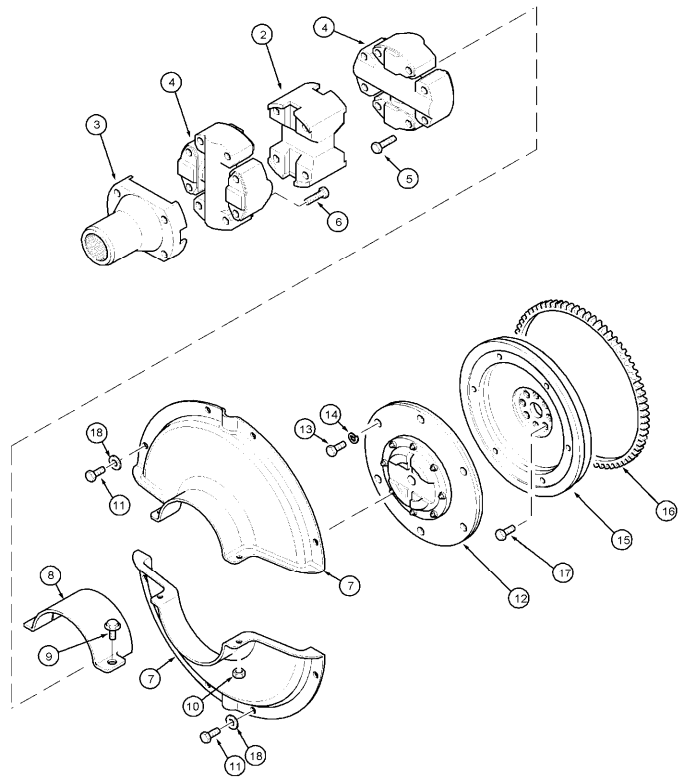

**Inglese**

2 - engine

XTX Series - XTX185, XTX200, XTX215 (2005-2007)

mcc\MI05K043.png

Flywheel and housing - xtx185, xtx200

		Inglese	
1	433227A1	● 6510115M91(1)	1 Drive
		;	
2	433226A1		1 Shaft
3	223968A1	;	1 Yoke
4	229108A1		2 Spider
5	828-10045	;	12 Screw
6	828-10045	;	4 Screw
7	701918A1		2 Shield
8	442829A2	;	1 Cover
9	844-8025	● 2314H004(2)	2 Bolt
		;	
10	832-10408	;	2 Nut fns
11	614-10020	● 339081X1(8)	8 Bolt
		;	
12	701468A1		1 Damper
13	614-12030	;	6 Bolt
14	896-11012	● 3667437M1(6)	6 Washer
		;	
15	705228A1	;	1 Flywheel
16	705069A1	● N.L.S.(1)	1 Gear
17	704752A1		8 Screw
18	895-15010	;	8 Washer
19	331-117	;	0 Lubricant

A ;  
● Replacement

2 - engine

XTX Series - XTX185, XTX200, XTX215 (2005-2007)

mcc\MI03B020.png

Flywheel and housing - xtx215

		Inglese
1	222365A3	1 Crankcase
2	828-12045	8 Screw
3	896-11012	● 3667437M1(8)
		8 Washer
4	331-117	0 Lubricant
4	345-176	0 Loctite
5	905-8016	6 Bolt
6	832-10408	2 Nut fns
7	701468A1	1 Damper
8	614-12030	6 Bolt
9	896-11012	● 3667437M1(6)
		6 Washer
10	349204A1	1 Cowl
11	844-8020	6 Bolt
12	349205A1	1 Cowl
13	828-10045	16 Screw
14	236698A1	1 Yoke
15	223968A1	1 Yoke
16	229108A1	2 Spider
17	J910248	1 Plug
18	238-5212	1 Instant gasket
19	TBA	8 Bolt
20	TBA	8 Washer
21	TBA	1 Flywheel
22	TBA	1 Gear