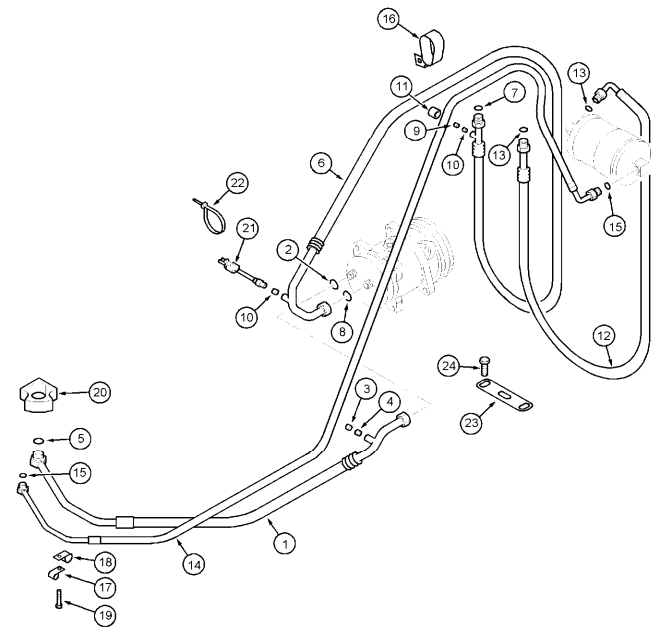

Inglese

- 1 Compound
- 1 Clutch
- 1 Plug
- 1 Instant gasket

2 - engine

XTX Series - XTX185, XTX200, XTX215 (2005-2007)

mcc\MI04K076.png

**2**

-  
-  
-  
-

2023

Air conditioning pipes

		Inglese
1	183030A5 ;	1 Hose assy
	;	
1	705733A2 ;	1 Hose assy
	;	
2	128485A1 ;	1 Instant gasket
3	122553A1	1 Capsule
4	1250594C2	1 Core
5	T103182	1 Ring
6	446216A3 ;	1 Hose assy
	;	
6	705734A2 ;	1 Hose assy
	;	
7	128484A1 ;	1 Instant gasket
8	128485A1 ;	1 Instant gasket
9	122081A1	1 Fitting
10	1250594C2	1 Core
11	122554A1	1 Cap
12	701743A2 ● 701743A3(1)	1 Hose assy
	;	
13	128483A1 ;	2 Instant gasket
14	183031A5 ;	1 Hose assy
	;	
14	236065A2 ● 183031A5(1)	1 Hydr hose
	;	
	;	