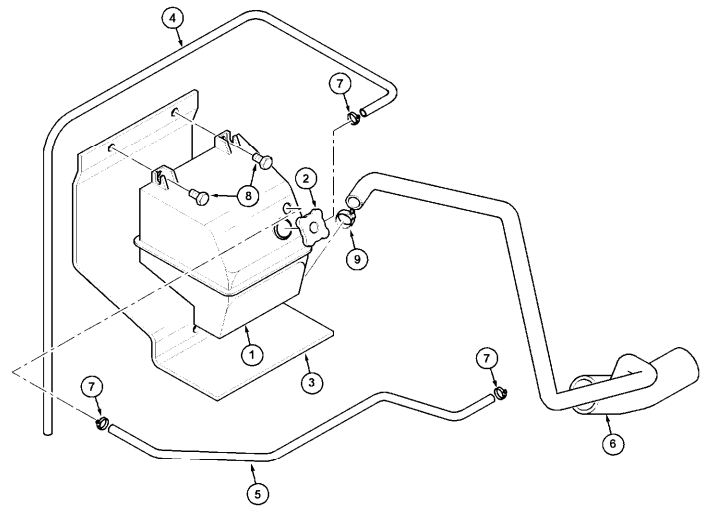

2 - engine

XTX Series - XTX185, XTX200, XTX215 (2005-2007)

mcc\MI04J007.png

**2**

2013

Coolant recovery system - xtx215

1	701150A1	●	3553209M91(1)	1 Tank
2	701149A1	●	4203305M1(1)	1 Cap
3	702529A1			1 Bracket assy
4	707790A1		;	1 Hose
			;	
5	253927A1		;	1 Hydr hose
			;	
6	702570A1			1 Exhaust pipe
7	3125239R1			3 Clamp
8	844-8025	●	2314H004(5)	5 Bolt
			;	
9	214-1420		;	1 Clamp
●	Replacement			