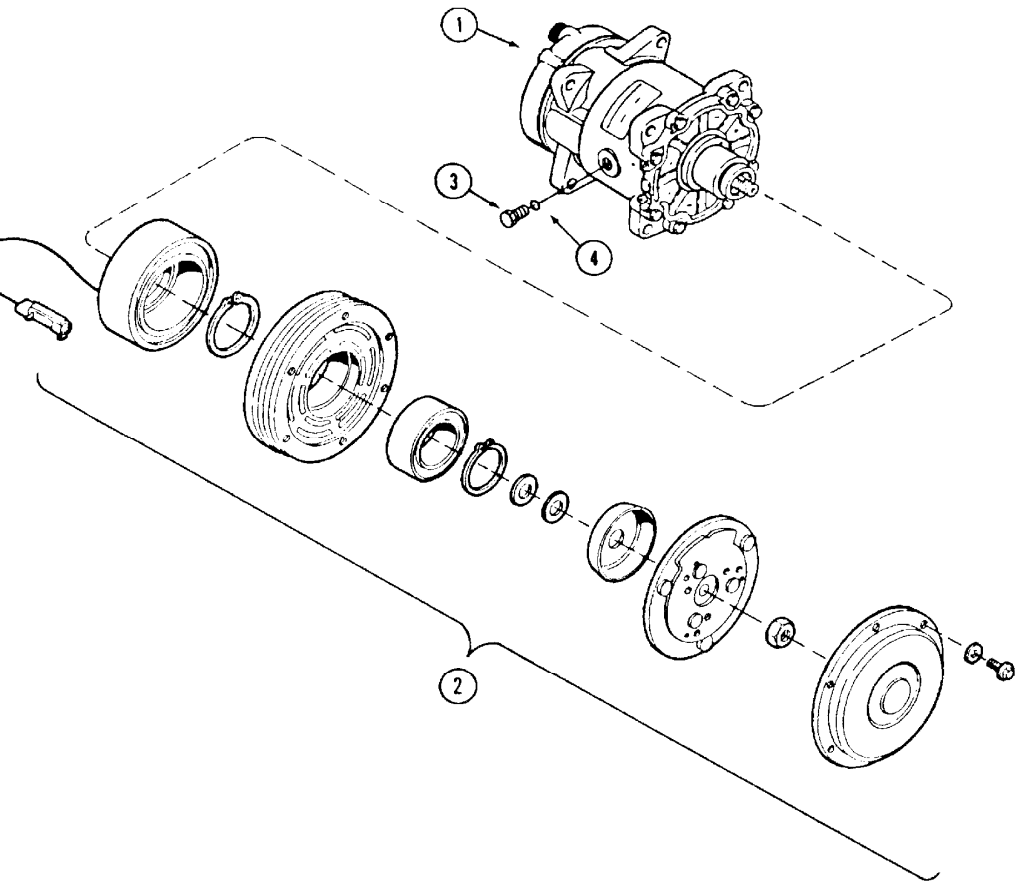

2 - engine

XTX Series - XTX185, XTX200, XTX215 (2005-2007)

mcc\MS96M014.png

2
-
3
-
3
2021

Compressor assy - xtx215

- 1 1999755C3 ;
- 2 135324A2 ● N.L.S.(1)
- 3 A49667
- 4 128483A1 ;
- D Replacement

Inglese

- 1 Compound
- 1 Clutch
- 1 Plug
- 1 Instant gasket