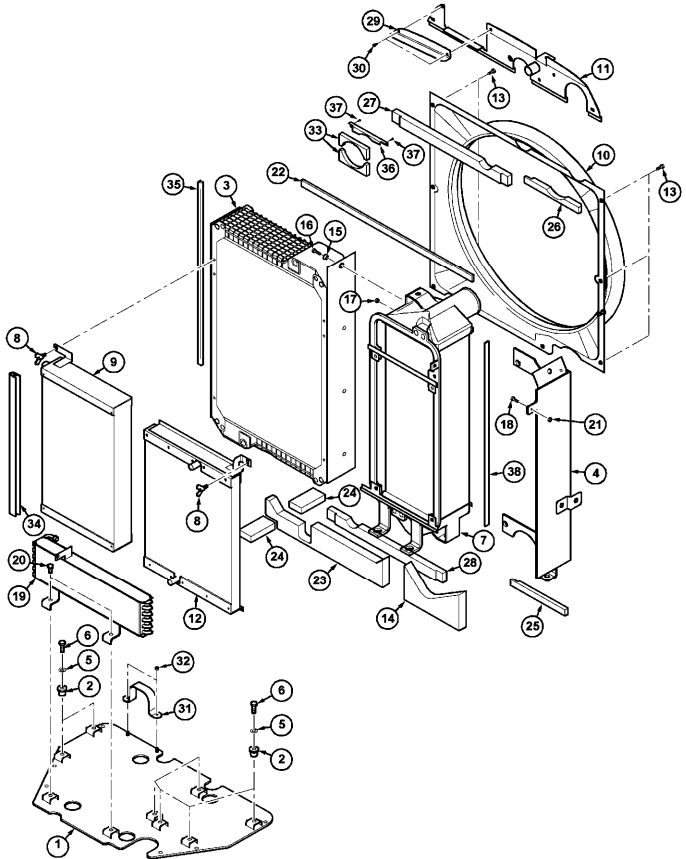

2 - engine

ZTX Series (2003-2007) - ZTX230, ZTX260, ZTX280

Radiator and connections

mcc\MI04K029.png

		Inglese
21	825-2408 ;	1 Nut
22	700625A1 ;	1 Seal
23	700627A2	1 Seal
24	700624A2 ;	2 Seal
25	700626A2 ;	1 Seal
26	700630A2	1 Seal
27	700631A2	1 Seal
28	700628A2	1 Seal
29	705388A2	1 Angle
30	840-1512 ;	2 Screw
31	705675A1	1 Clamp
32	825-2406 ;	2 Nut, flange
33	707004A1 ● 707004A2(2)	2 Seal
34	707503A1 ;	1 Seal
35	708066A2 ;	2 Seal
36	709809A1	1 Bracket
37	840-1512 ;	2 Screw
38	708930A1 ;	1 Seal
●	Replacement