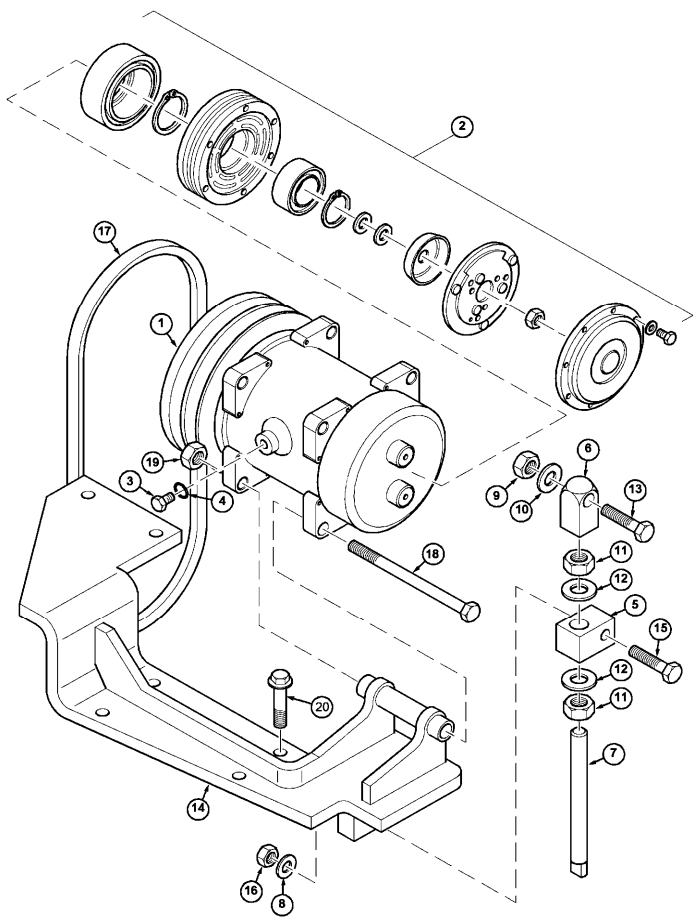

2 - engine

ZTX Series (2003-2007) - ZTX230, ZTX260, ZTX280

Compressor assy - mounting

mcc\MI04K032.png

- 1 1999755C3 ;
- 2 135324A2 ● N.L.S.(1)
- 3 A49667
- 4 128483A1 ;
- 5 700744A1
- 6 700743A1
- 7 700742A1
- 8 895-15008 ;
- 9 829-1410 ;
- 10 895-11010 ;
- 11 829-1412 ;
- 12 895-11012 ;
- 13 814-10050 ;
- 14 700745A3 ;
- 14 709780A1 ;
- 15 814-8060 ;
- 16 829-1408 ;
- 17 REF ;
- 18 814-10125 ;
- 19 832-10410 ;
- 20 844-10030 ;
- Replacement

Inglese

- 1 Compressor assy
- 1 Clutch assy
- 1 Plug
- 1 O-ring
- 1 Block
- 1 Clamp
- 1 Screw
- 2 Washer
- 1 Nut
- 2 Washer
- 2 Nut
- 2 Washer
- 1 Bolt
- 1 Bracket assy
- 1 Bracket assy
- 1 Bolt
- 1 Nut
- 0 Belt
- 1 Screw
- 1 Nut
- 4 Bolt