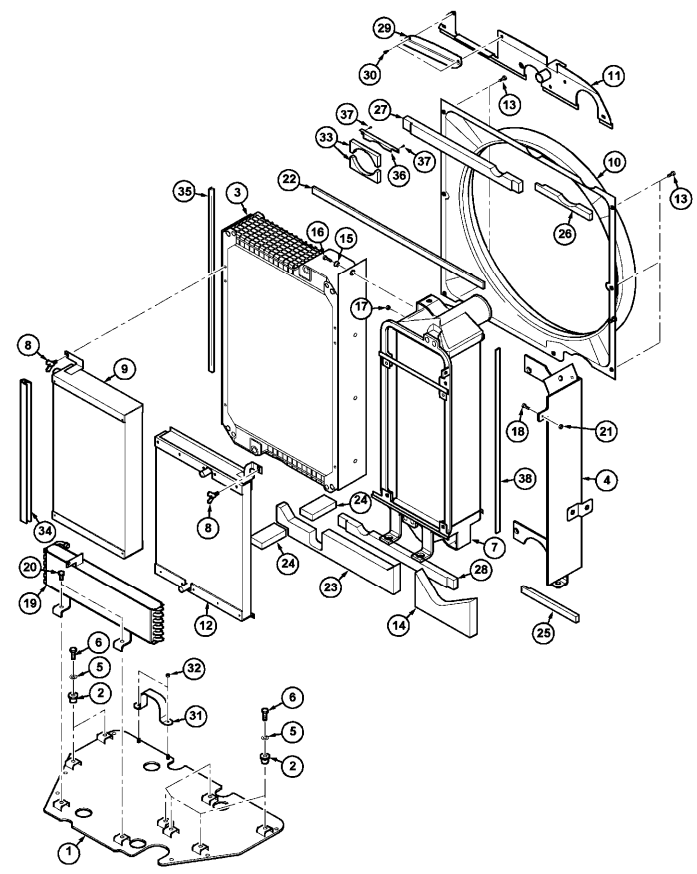

ZTX Series (2003-2007) - ZTX230, ZTX260, ZTX280

Radiator and connections

mcc\MI04K029.png

2005

		Inglese
1	702482A2	1 Support assy
2	179601A1	7 Mount, rubber
3	709123A1	1 Radiator assy
	● 713027A1(1)	
	;	
4	702550A4	1 Bracket assy
5	K691987	7 Washer
6	614-10030	7 Bolt
	;	
7	709124A1	1 Aftercooler
7	713026A1	1 Radiator
	Tier 2	
	Tier 3	
8	844-8020	2 Bolt
	;	
9	709121A1	1 Cooler
10	705642A3	1 Shroud
	;	
11	702720A5	1 Bracket assy
	;	
11	709435A1	1 Bracket assy
	;	
12	709122A1	1 Condenser
13	844-8020	13 Bolt
	;	
14	700612A3	1 Seal
15	702663A1	1 Spacer
	;	
16	844-10025	1 Bolt
	;	
17	825-2410	1 Nut, flange
18	905876R1	3 Screw
	;	
19	709120A1	1 Cooler
	;	
20	614-10020	2 Bolt
	● 339081X1(2)	
	;	
	;	