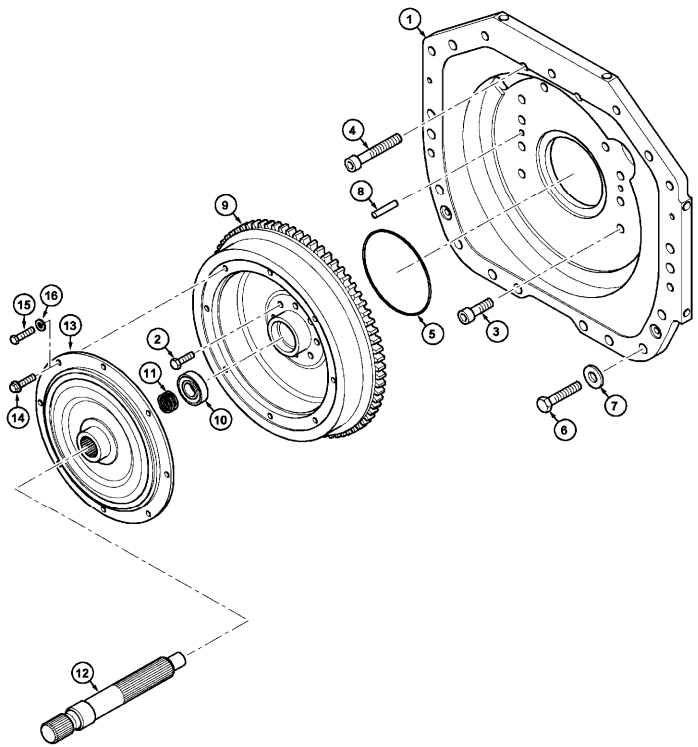

2 - engine

ZTX Series (2003-2007) - ZTX230, ZTX260, ZTX280

mcc\MI04M047.png

Flywheel and housing

1	700120A5			Inglese	1 Plate
2	705973A1			8 Bolt	
3	705926A1			10 Bolt	
4	705927A1			4 Bolt	
5	700166A1			1 Seal	
6	827-20120			1 Bolt	
7	705932A1			1 Spacer	
8	TBA			2 Dowel	
9	705938A1			1 Flywheel	
10	705939A1			1 Bearing, ball	
11	705941A1			1 Spring	
12	705940A1	●	3792344M1(1)	1 Shaft	
13	705972A1	●	3909719M1(1)	1 Damper	
14	705974A1	●	3010239X1(8)	8 Bolt	
15	827-10045	●	3009496X1(8)	8 Bolt	
16	895-11010			8 Washer	
●	Replacement