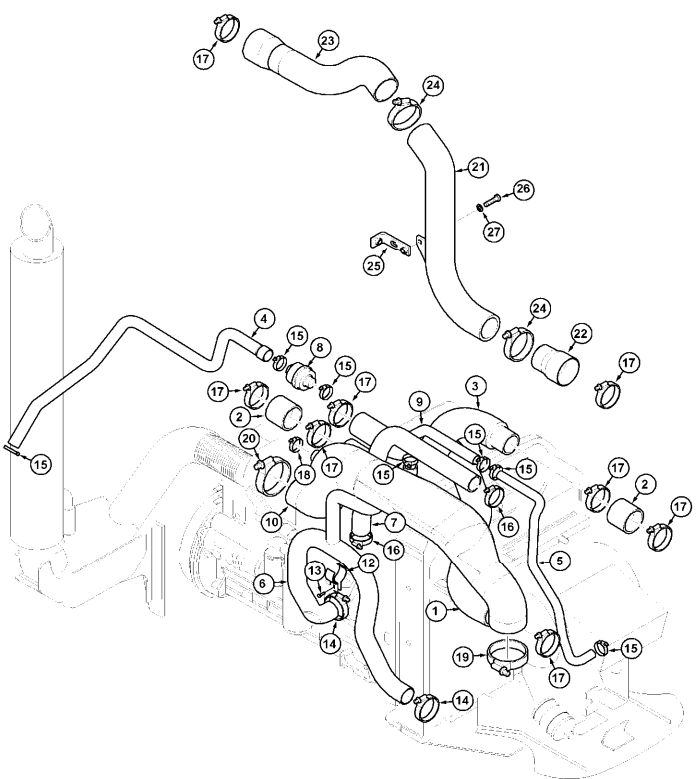

2 - engine

ZTX Series (2003-2007) - ZTX230, ZTX260, ZTX280

Hoses and connections

mcc\MI05K071.png

		Inglese
1	702490A1	● Substitutions error 1 Hose
		;
		;
2	700819A1	2 Hose
3	702491A1	1 Hose
4	702587A3	1 Hose
5	704041A1	1 Hose
6	704042A2	1 Hose
7	704043A1	1 Hose
8	307123A1	1 Valve, exhaust
9	704353A1	1 Hose
10	702603A3	1 Hose
		;
10	709804A1	1 Hose
12	705799A1	2 Clamp
13	844-8020	2 Bolt
14	214-1440	2 Clamp
15	214-1428	7 Clamp
16	214-1444	2 Clamp
17	214-3172	6 Clamp
18	214-1420	1 Clamp
		;
19	214-1488	1 Clamp
20	214-1472	1 Clamp
21	712211A1	1 Hose