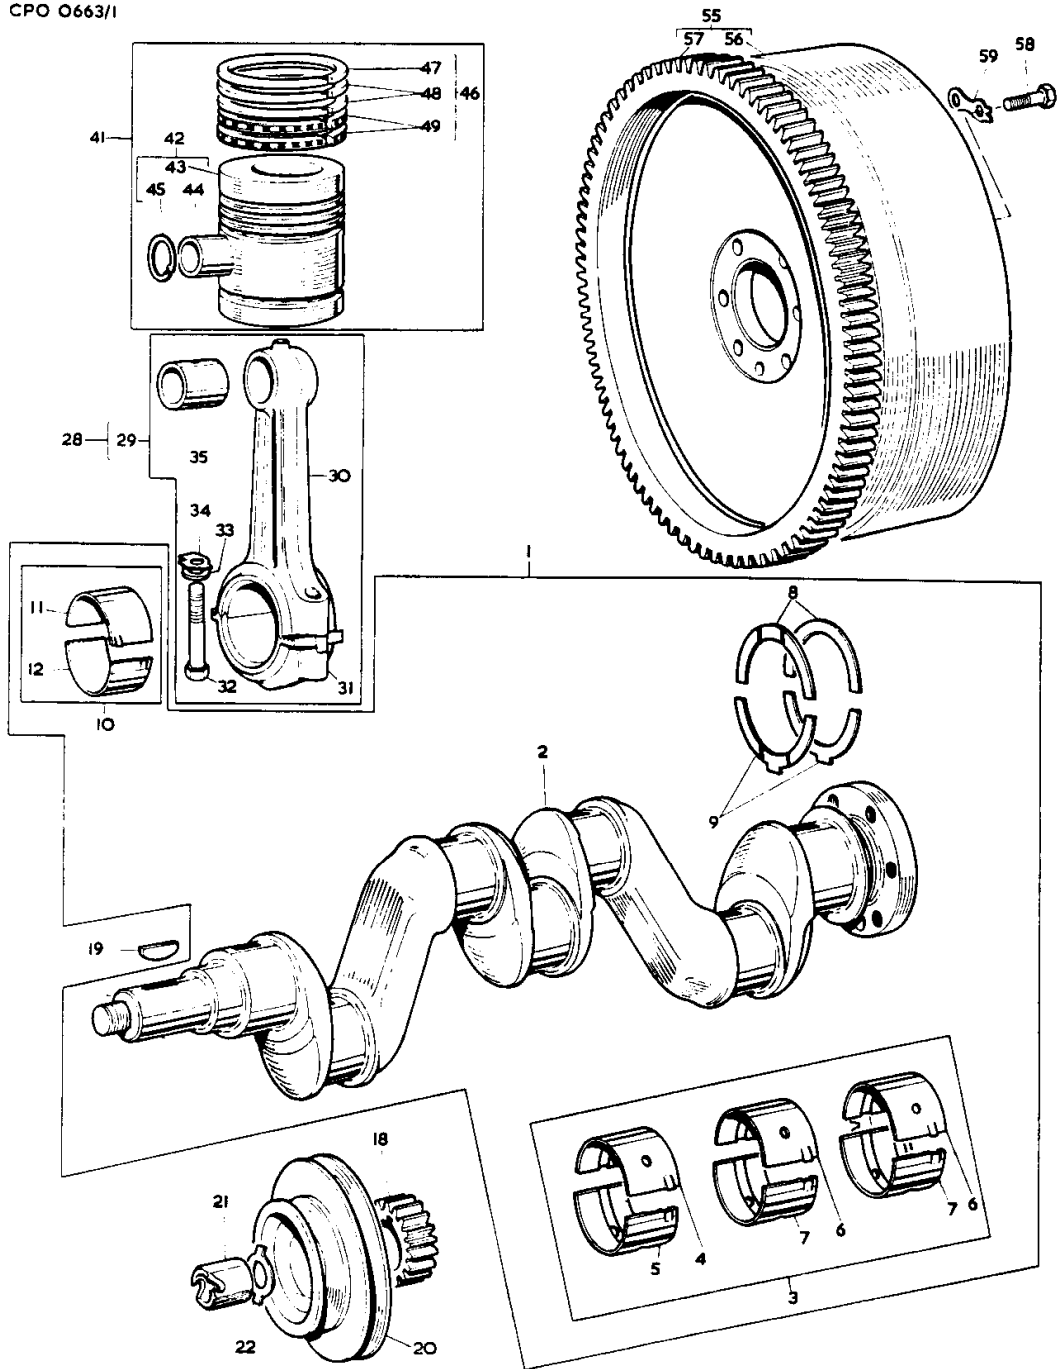

CRANKSHAFT A4.270
(DIESEL)

7

CPO 0663/1

CRANKSHAFT - A4.270

Item	Part Number	Qty	Description	Comments
				A4.270 DIESEL
1	84414	1	Kit, Crankshaft	
2		1		ORDER ASSEMBLY
3	80039	1	Kit, Bearing	(A)
	80039A	X	Kit, Bearing	(A) (B) .010"
3	80039B	X	Kit, Bearing	(A) (B) .020"
3	80039C	X	Kit, Bearing	(A) (B) .030"
4		1		ORDER ASSEMBLY Top
5		1		ORDER ASSEMBLY Bottom
6		2		ORDER ASSEMBLY Top
7		2		ORDER ASSEMBLY Bottom
8	0921318	2	Washer	Top
	0921318A	X	Washer	Top 0.007" (B)
9	0921319	2	Washer	Bottom 0.007" (B)
9	0921319A	X	Washer	Bottom 0.007"
10	85041	1	Kit, Bearing	(A)
	85041A	X	Kit, Bearing	(A) (B) .010"
10	85041B	X	Kit, Bearing	(A) (B) .020"
10	85041C	X	Kit, Bearing	(A) (B) .030"
11		6		ORDER ASSEMBLY
12		6		ORDER ASSEMBLY
18	0410058	1	Gear,Crankshaft	
19	0500521	1	Key	
20	0670079	1	Pulley	
21	31777011	1	Dog	
22	0920710	1	Washer	
28	59665	4	Rod	
29	59182	1	Rod	
30		1		ORDER ASSEMBLY
31		1		ORDER ASSEMBLY
32	0745065	2	Screw	
33	33115408	2	Washer	
34	0920794	2	Washer	
35	0050128	1	Bush	
41	57227	4	Piston	
42	55737	1	Kit, Piston	
43		1		ORDER ASSEMBLY
44		1		ORDER ASSEMBLY
45	0170037	2	Circlip	
46	84970	X	Kit	
47		1		ORDER ASSEMBLY
48		2		ORDER ASSEMBLY
49		2		ORDER ASSEMBLY
55	0999561	1	Flywheel	
56		1		Not serviced, order 0999561
57	0410264	1	Gear,Starterring	
58	32162203	6	Screw	
59	0921062	3	Tab Washer	
				(A) BEARINGS ARE PRE-FINISHED (B) NOT INCLUDED IN ASSEMBLY