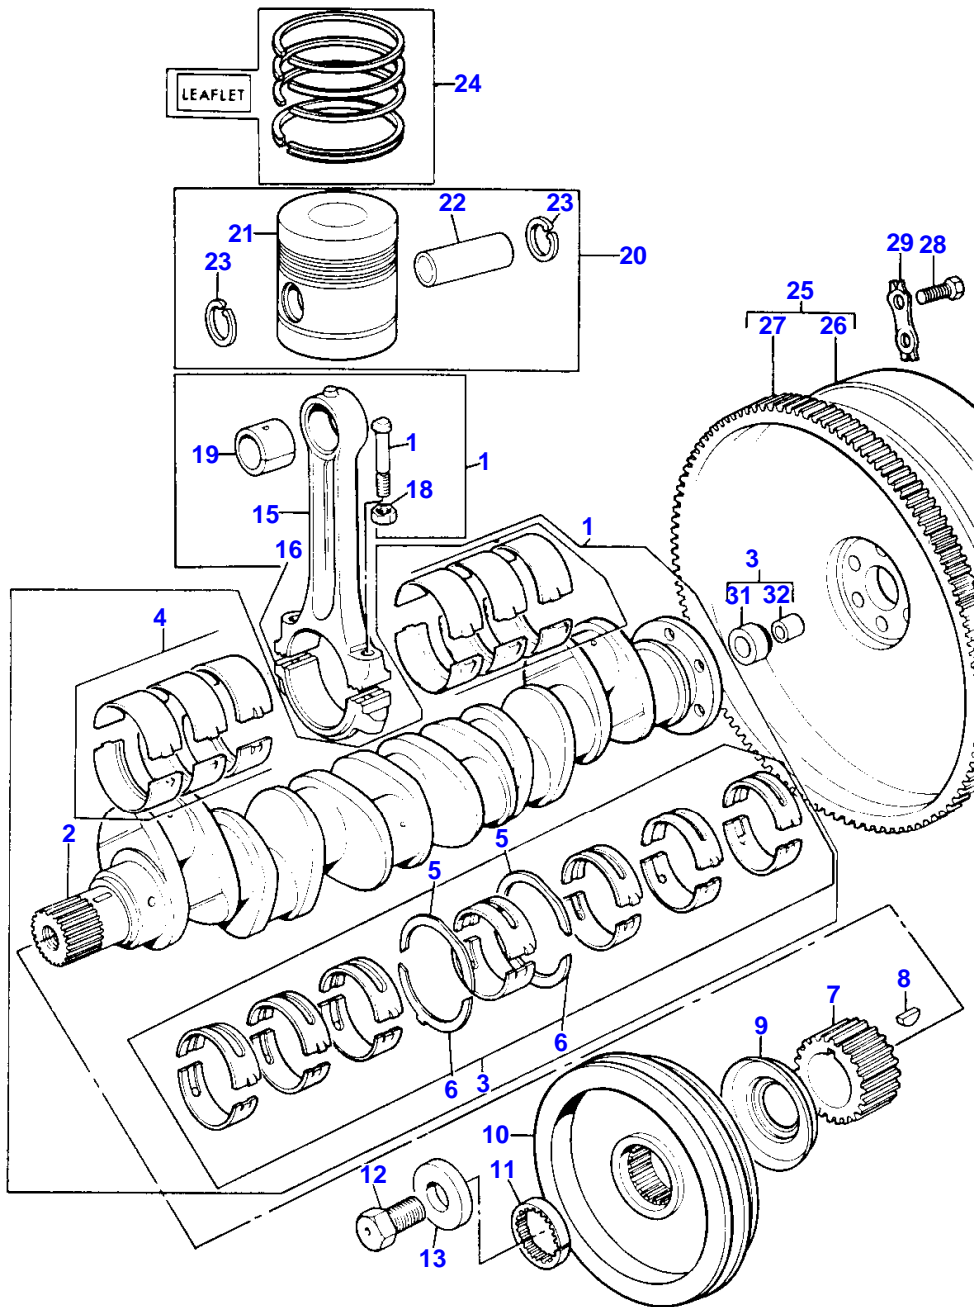

10

CRANKSHAFT
VILEBREQUIN
KURBELWELLE
ALBERO A MANOVELLA
CIGUENAL

00803003

3-0080-003-A

PRINTED IN U.K.

520 525

819611-H (1)

CRANKSHAFT - A6.354

Item	Part Number	Qty	Description	Comments
				A6.354
1	86794	1	Shaft	
	94468	1	Kit, Crankshaft	From Serial or Engine Number 2354UA48970L
2		1	Crankshaft	(1) Not serviced, order 86794/94468
3	85010	1	Kit, Bearing	(1) (A)
3	85010A	X	Kit, Bearing	(A) Thickness -.010"/.25M
3	85010B	X	Kit, Bearing	(A) Thickness -.020"/.51M
3	85010C	X	Kit, Bearing	(A) Thickness -.030"/.76M
4	85043	1	Kit, Bearing	(1) (A)
4	85043A	X	Kit, Bearing	(A) Thickness -.010"/.25M
4	85043B	X	Kit, Bearing	(A) Thickness -.020"/.51M
4	85043C	X	Kit, Bearing	(A) Thickness -.030"/.76M
5	31137311	2	Washer	(1)
	31137312	X	Thrust Washer	Thickness +.007"/.18M
6	31137321	2	Washer	(1)
	31137322	X	Thrust Washer	Thickness +.007"/.18M
7	31171211	1	Gear,Crankshaft	
8	0500012	1	Woodruff Key	
9	33415311	1	Flange	
10	31155272	1	Pulley,Crank	
11	33171116	1	Ring	
12	32162319	1	Screw	
13	33125124	1	Washer	
14	84920	6	Conrod	
15		1	Rod	(14) Not serviced, order 84920
16		1	Cap	(14) Not serviced, order 84920
17	32762116	2	Bolt	(14)
18	33221321	2	Nut	(14)
19	31134123	1	Bush	(14)
20	86740	6	Kit, Piston	(C)
	86740C	X	Kit, Piston	(C) Thickness +.030"/.76M
20	68314	6	Kit, Piston	(D)
	68314C	X	Kit, Piston	(D) Thickness +.030"/.76M
21		1	Piston	(20) (B)
22		1	Pin	(20) (B)
23	0170002	2	Circlip	(20)
24	86776	X	Kit, Ring	
	86776C	X	Kit, Ring	Thickness +.030"/.76M
25	41112713	1	Flywheel	Up to Serial or Engine Number 354UA48969
	41117087	1	Flywheel	From Serial or Engine Number 354UA48970L
26		1	Flywheel	(25) Not serviced, order 41112713/ 41117087
27	0410264	1	Gear,Starterring	(25)
28	32162203	6	Screw	
29	0921062	3	Tab Washer	
30	41425708	1	Adaptor	
31		1	Adaptor	(30) Not serviced, order 41425708
32	2513246	1	Bush	(30) (A) PRE-FINISHED