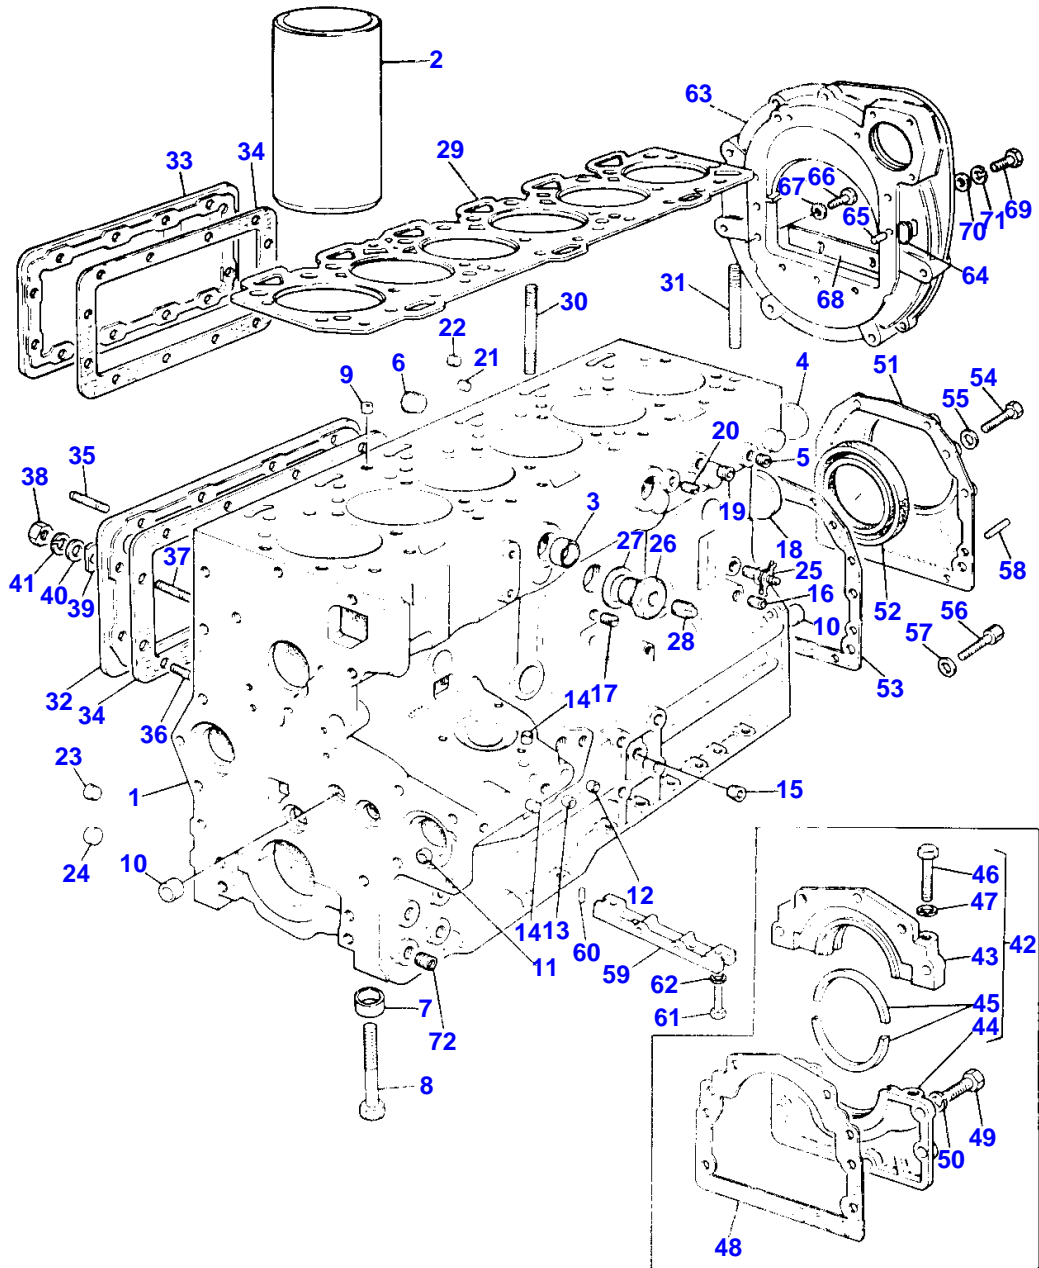

2

CYLINDER BLOCK
 BLOC CYLINDRE
 ZYLINDERBLOCK
 BLOCCO CILINDRI
 BLOQUE DE CILINDROS

00503004

3-0050-004-A

CYLINDER BLOCK - A6.354

Item	Part Number	Qty	Description	Comments
				A6.354
1	68441	1	Cylinder Block	Up to Serial or Engine Number 354UA48969
	61953	1	Block	(A) From Serial or Engine Number 354UA48970L
2	31358324	6	Liner	(1)
3	0650563	7	Plug	(1) (B)
4	0650712	1	Plug	(1)
5	0650593	1	Plug	(1)
6	0650588	3	Plug	(1)
7	33142111	14	Thimble	(1)
8	32166329	14	Bolt	(1)
9	32417134	1	Plug	
10	0650566	2	Plug	
11	32417115	1	Plug	
12	32417127	2	Plug	
13	32417143	1	Plug	Repairs and replaces 32417127
14	32417134	2	Plug	
15	0650586	1	Plug	
16	2431131	1	Plug	
17	32114116	2	Plug	
18	32416105	1	Plug	
19	0650586	1	Plug	
20	32114116	1	Plug	
21	32417133	1	Plug	
22	2431132	1	Plug	
23	0650586	1	Plug	
24	32417117	1	Plug	
25	31419	1	Cock	
26	33534117	1	Adaptor	(C)
27	2411170	1	Washer	(C)
28	0650588	1	Plug	(C)
29	36812544	1	Gasket	
30	32526311	20	Stud	Up to Serial or Engine Number 354UA32497
31	32526312	12	Stud	Up to Serial or Engine Number 354UA32497
	32526312	2	Stud	From Serial or Engine Number 354UA32498
32	37554114	1	Inspection Cover	
33	37554118	1	Inspection Cover	
34	36846408	2	Joint	
35	0826241	1	Stud	
36	0826220	21	Stud	
37	0826211	2	Stud	
38	0576002	24	Nut	
39	36151505	24	Washer	
40	0920003	2	Washer	
41	0920053	24	Washer	
42	59537	1	Kit, Housing	Up to Serial or Engine Number 354UA48969
43		1	Housing	(42) Not serviced, order 59537
44		1	Housing	(42) Not serviced, order 59537
45	36883108	2	Seal	(42)
46	0096233	2	Bolt	(42)
47	0920053	2	Washer	(42)
48	36817136	1	Joint	Up to Serial or Engine Number 354UA48969
49	0746211	11	Bolt	Up to Serial or Engine Number 354UA48969
50	0920053	11	Washer	Up to Serial or Engine Number 354UA48969
51	37513851	1	Housing	From Serial or Engine Number 354UA48970L
52	2415391	1	Seal	From Serial or Engine Number 354UA48970L
53	36817157	1	Joint	From Serial or Engine Number 354UA48970L
54	0746211	10	Bolt	From Serial or Engine Number 354UA48970L
55	0920003	10	Washer	From Serial or Engine Number 354UA48970L
56	2172530	2	Capscrew	From Serial or Engine Number 354UA48970L
57	33112111	2	Washer	From Serial or Engine Number 354UA48970L
58	0350009	2	Dowel	From Serial or Engine Number 354UA48970L
59	36277831	2	Bridge Piece	
60	32811408	4	Joint	
61	2176369	4	Screw	
62	0920521	4	Washer	