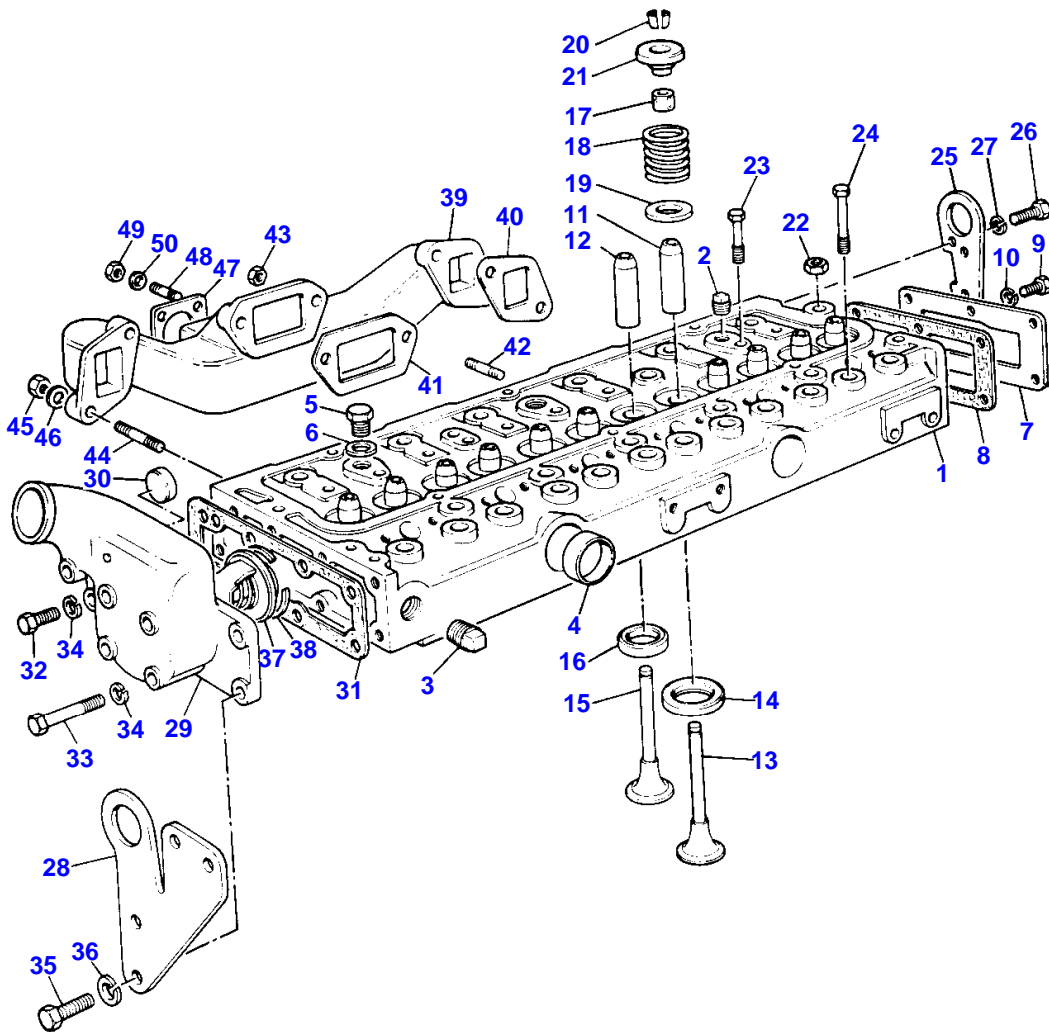

6

CYLINDER HEAD
CULASSE
ZYLINDERKOPF
TESTATA
CULATA

00753004

3-0075-004-A

PRINTED IN U.K.

520 525

810611-H (1)

CYLINDER HEAD - A6.354

Item	Part Number	Qty	Description	Comments
				A6.354
1	94414	1	Cylinder Head	Repairs and replaces 68137
2	2431154	3	Plug	
3	2431154	1	Plug	(1)
4	0650563	2	Plug	(1)
5	0650203	1	Plug	(1)
				(A)
6	2411157	1	Washer	(1)
				(A)
7	0940737	1	Plate	(1)
8	0490485	1	Joint	(1)
9	0746254	6	Setscrew	(1)
10	0920053	6	Washer	(1)
11	33261732	6	Guide	(1)
12	33261752	6	Guide	(1)
13	31431315	6	Valve Inlet	(1)
				Repairs and replaces 31431641
14	33125121	6	Insert	
15	31431851	6	Valve Exhaust	(1)
				Repairs and replaces 31431881
16	33152139	6	Insert	
17	33817125	6	Seal	(1)
	33817117	6	Seal	(1)
18	0780272	12	Spring	(1)
19	33123117	12	Washer	(1)
20	33173108	12	Cotter	(1)
				(B)
21	33423122	12	Cap	(1)
22	33221316	2	Nut	(C)
23	32181424	10	Screw	From Serial or Engine Number 354UA32498
24	32181425	20	Screw	From Serial or Engine Number 354UA32498
25	36177111	1	Plate	
26	0746453	2	Setscrew	
27	0920054	2	Washer	
28	36255519	1	Bracket	
29	41313001	1	Body	Repairs and replaces 37765611
30	0650664	1	Plug	(29)
31	36846113	1	Joint	
32	0746211	1	Bolt	
33	0096239	5	Bolt	
34	0920054	6	Washer	
35	0096433	2	Bolt	
36	0920054	2	Washer	
37	2485662	1	Thermostat	
38	31736112	1	Circlip	
39	37782276	1	Exhaust Manifold	
40	36862124	2	Joint	
41	36862129	1	Joint	
42	0826450	2	Stud	
43	2188135	2	Nut	
44	0826251	4	Stud	
45	2188135	4	Nut	
46	0920469	4	Spacer	
47	36823117	1	Joint	
48	0827818	4	Stud	
49	0576065	4	Nut	
50	0920004	4	Washer	

(A)
NOT FITTED ON THIS APPLICATION

(B)
SERVICED IN PAIRS

(C)
32 OFF FITTED UP TO ENGINE NO 354UA32497