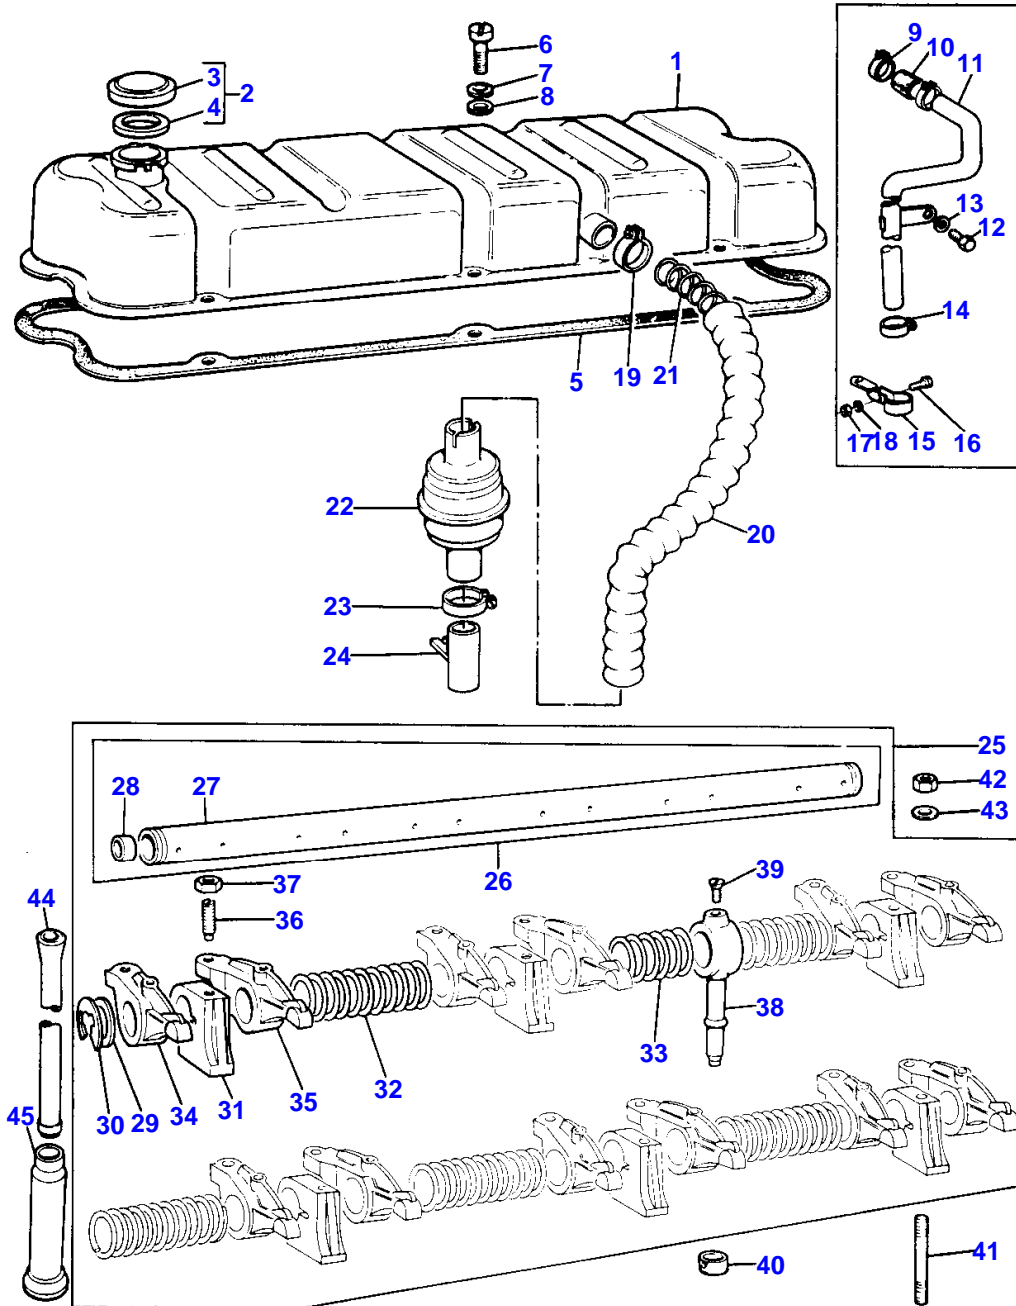

00853003

3-0085-003-A

PRINTED IN U.K.

520 525

819611-H (1)

CYLINDER HEAD COVER - A6.354

Item	Part Number	Qty	Description	Comments
				A6.354
1	37188127	1	Cyl.Head Cover	Up to Serial or Engine Number 354UA412211
	37188185	1	Cover	From Serial or Engine Number 354UA412212
2	2487845	1	Cap	
3		1	Cap	(2) Not serviced, order 2487845
4	24870002	1	Joint	(2)
5	36811412	1	Joint	
6	2174018	6	Screw	
7	0920002	6	Washer	
8	0920052	6	Washer	
9	0180106	2	Clip	Up to Serial or Engine Number 354UA412211
10	33851106	1	Connection	Up to Serial or Engine Number 354UA412211
11	35736169	1	Pipe,Breather	Up to Serial or Engine Number 354UA412211
12	0746253	1	Screw	Up to Serial or Engine Number 354UA412211
13	0920053	1	Washer	Up to Serial or Engine Number 354UA412211
14	0180063	1	Clip	Up to Serial or Engine Number 354UA412211
15	37335125	1	Clip	Up to Serial or Engine Number 354UA412211
16	2174565	1	Screw	Up to Serial or Engine Number 354UA412211
17	0576053	1	Nut	Up to Serial or Engine Number 354UA412211
18	0920051	1	Washer	Up to Serial or Engine Number 354UA412211
19	2481804	1	Clip	Up to Serial or Engine Number 354UA412211
20	33872313	1	Pipe	From Serial or Engine Number 354UA412212
21	31754117	1	Spring	From Serial or Engine Number 354UA412212
22	2652845	1	Body	
23	0180103	1	Clip	From Serial or Engine Number 354UA412212
24	35731151	1	Connection	From Serial or Engine Number 354UA412212
25	87255	1	Rocker Shaft Ass	
26	58768	1	Rocker Shaft	(25)
27		1	Shaft	(26) Not serviced, order 58768
28	0650507	2	Plug	(26)
29	33117415	2	Washer	(25)
30	0170151	2	Circlip	(25)
31	37521321	6	Bracket	(25)
32	31744123	4	Spring	(25)
33	31743108	2	Spring	(25)
34	37371281	6	Lever	(25)
35	37371271	6	Lever	(25)
36	0720579	12	Screw	(25)
37	0576052	12	Nut	(25)
38	35511111	1	Pipe	(25)
39	0726504	1	Setscrew	(25)
40	33811113	1	Olive	
41	0826621	6	Stud	
42	0576054	6	Nut	
43	0920006	6	Washer	
44	31434307	12	Pushrod	
45	31434163	12	Tappet	