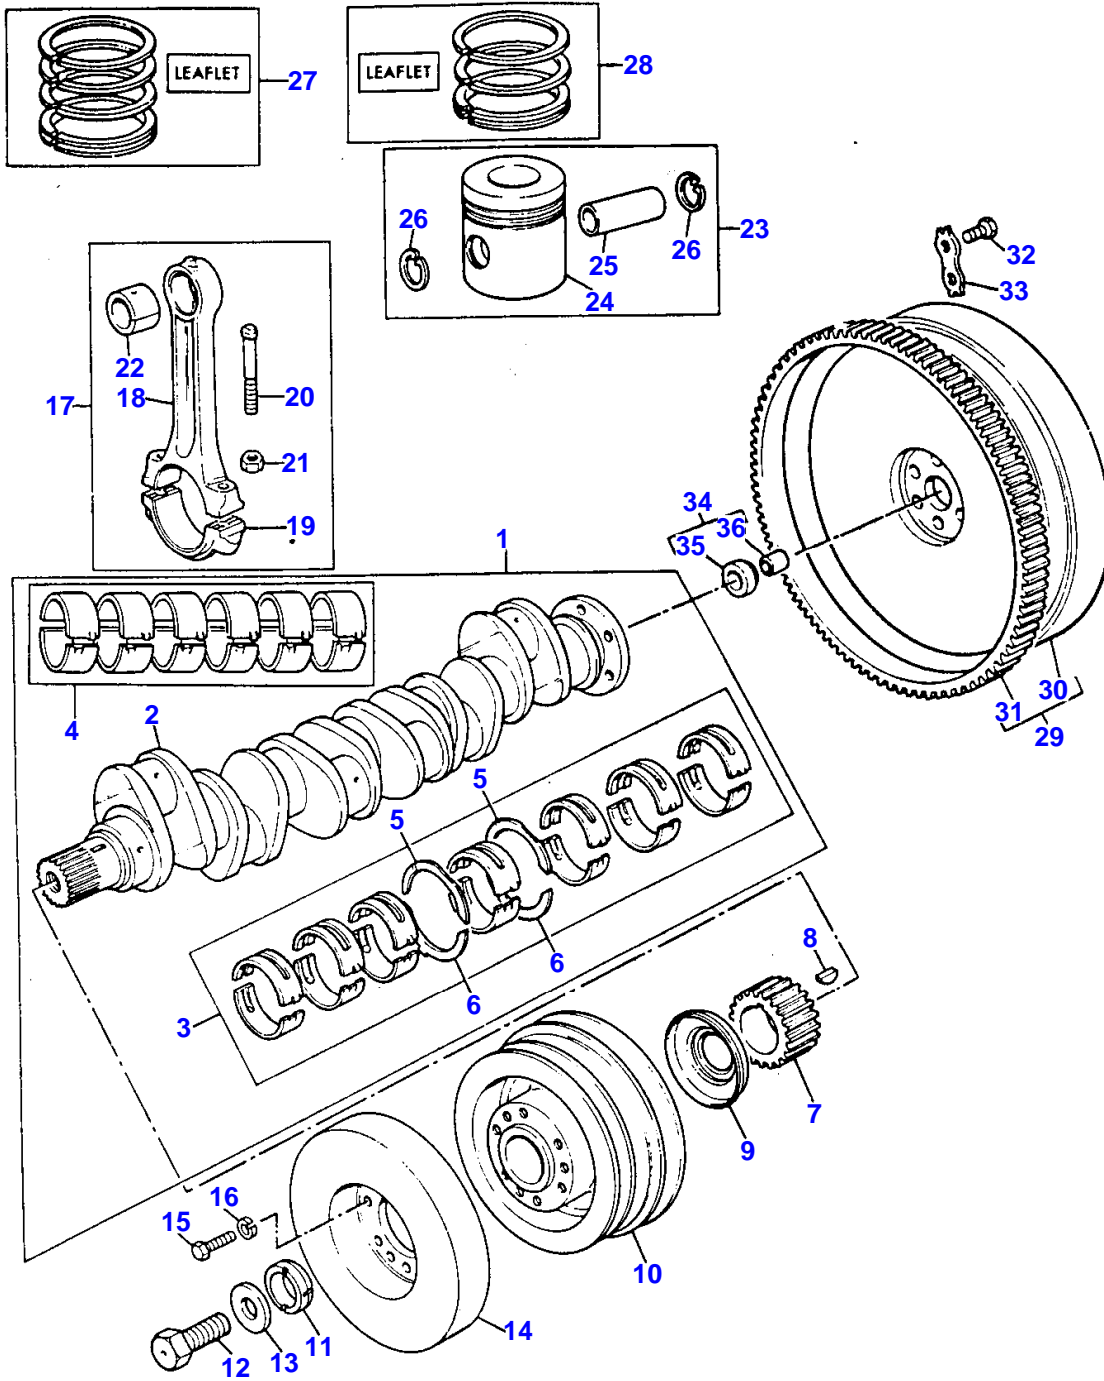

12

CRANKSHAFT
VILEBREQUIN
KURBELWELLE
ALBERO A MANOVELLA
CIGUENAL

00803004

3-0080-004-A

PRINTED IN U.K.

620 625

819612-H (1)

CRANKSHAFT - A6.372

Item	Part Number	Qty	Description	Comments
				A6.372
1	94448	1	Shaft	Up to Serial or Engine Number 372UA4654
	94460	1	Kit, Crankshaft	From Serial or Engine Number 372UA4655L
2		1	Crankshaft	Not serviced, order 94448/94460
3	85010	1	Kit, Bearing	(A)
				1
3	85010A	X	Kit, Bearing	Thickness -.010"/.25MM
				(A)
3	85010B	X	Kit, Bearing	Thickness -.020"/.51MM
				(A)
3	85010C	X	Kit, Bearing	Thickness -.030"/.76MM
				(A)
4	85043	1	Kit, Bearing	(A)
				1
4	85043A	X	Kit, Bearing	Thickness -.010"/.25MM
				(A)
4	85043B	X	Kit, Bearing	Thickness -.020"/.51MM
				(A)
4	85043C	X	Kit, Bearing	Thickness -.030"/.76MM
				(A)
5	31137311	2	Washer	1
	31137312	X	Thrust Washer	Thickness +.007"/.18MM
6	31137321	2	Washer	1
	31137322	X	Thrust Washer	Thickness +.007"/.18MM
7	31171211	1	Gear	
8	0500012	1	Woodruff Key	
9	33415311	1	Flange	
10	31155391	1	Pulley	
11	33171116	1	Ring	
12	32162319	1	Screw	
13	33125124	1	Washer	
14	2635737	1	Damper	
15	0746254	9	Setscrew	
16	0920053	9	Washer	
17	84920	6	Conrod	
18		1	Rod	Not serviced, order 84920
				17
19		1	Cap	Not serviced, order 84920
				17
20	32762116	2	Bolt	17
21	33221321	2	Nut	17
22	31134123	1	Bush	17
23	92505	6	Kit, Piston	(B,D)
	68325	6	Kit, Piston	(C)
24		1	Piston	Not serviced, order 92505/68325
				23
25		1	Pin	Not serviced, order 92505/68325
				23
26	0170002	2	Circlip	23
27	86774	X	Kit, Ring	(E)
28	92470	X	Kit, Ring	(F)
29	41112667	1	Flywheel	Up to Serial or Engine Number 372UA4654
	41117088	1	Flywheel	From Serial or Engine Number 372UA4654
30		1	Flywheel	Not serviced, order 41112667/41117088
				29
31	0410264	1	String	29
32	32162203	6	Screw	
33	0921062	3	Tab Washer	
34	41425708	1	Adaptor	
35		1	Adaptor	Not serviced, order 41425708
				34
36	2513246	1	Bush	(A)
				PRE-FINISHED
				(B)
				PRE-TOPPED
				(C)
				UNTOPPED
				(D)