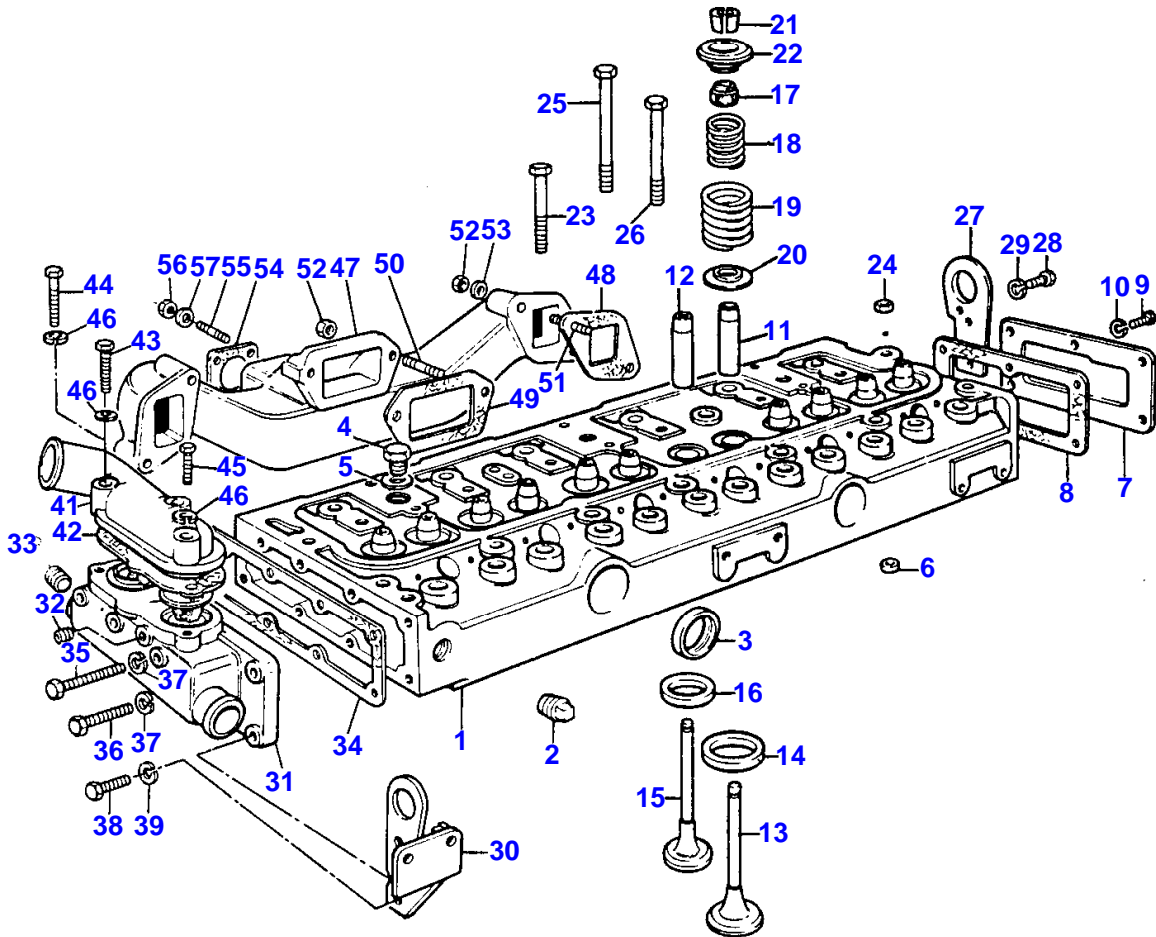

8

CYLINDER HEAD
CULASSE
ZYLINDERKOPF
TESTATA
CULATA

00753005

3-0075-005-A

PRINTED IN U.K.

620 625

819612-H (1)

CYLINDER HEAD - A6.372

Item	Part Number	Qty	Description	Comments
				A6.372
1	68101	1	Kit, Cyl. Head	(A)
2	2431154	1	Plug	1
3	0650563	2	Plug	1
4	0650203	1	Plug	1
5	2411157	1	Washer	1
6	33116114	4	Plug	1
7	0940737	1	Plate	1
8	0490485	1	Joint	1
9	0746254	6	Setscrew	1
10	0920053	6	Washer	1
11	33261732	6	Guide	1
12	33261752	6	Guide	1
13	31431315	6	Valve Inlet	Repairs and replaces 31431641 1
14	33125121	6	Insert	
15	31431851	6	Valve Exhaust	Repairs and replaces 31431109 1
16	33152139	6	Insert	
17	33817117	12	Seal	Repairs and replaces 2415304-33817402 1
18	0780273	12	Spring	1
19	0780272	12	Spring	1
20	33415118	12	Washer	1
21	33173108	12	Cotter	(B) 1
22	33423122	12	Cap	1
23	32166213	11	Screw	Up to Serial or Engine Number 372UA1255
24	33221316	21	Nut	Up to Serial or Engine Number 372UA1255
	33221316	2	Nut	From Serial or Engine Number 372UA1256
25	32181425	20	Screw	From Serial or Engine Number 372UA1256
26	32181424	10	Screw	From Serial or Engine Number 372UA1256
27	36177111	1	Plate	
28	0746453	2	Setscrew	
29	0920054	2	Washer	
30	38135217	1	Bracket	
31	37766423	1	Body	
32	2431131	1	Plug	
33	2431154	1	Plug	
34	36846113	1	Joint	
35	0096243	4	Screw	
36	0096239	2	Bolt	
37	0920053	6	Washer	
38	0096433	2	Bolt	
39	0920054	2	Washer	
40	2485613	2	Thermostat	Repairs and replaces 2485671
41	37747821	1	Connection	Repairs and replaces 37747841
42	36866457	1	Joint	
43	0096232	2	Bolt	(C)
44	0096239	2	Bolt	(D)
45	0096234	1	Bolt	
46	0920053	3	Washer	
47	37782276	1	Exhaust Manifold	(E)
48	36862124	2	Joint	
49	36862129	1	Joint	
50	0826450	2	Stud	(F,G)
51	0826521	4	Stud	(G)
52	2188135	6	Nut	
53	0920469	4	Spacer	(G)
54	36823117	1	Joint	
55	0827818	4	Stud	
56	0576065	4	Nut	
57	0920004	4	Washer	(A) WAS 89126-89122 USE 68101 WITH 12 OFF 0826280-SEE FUEL INJECTION SECTION (B) SERVICED IN PAIRS (C)