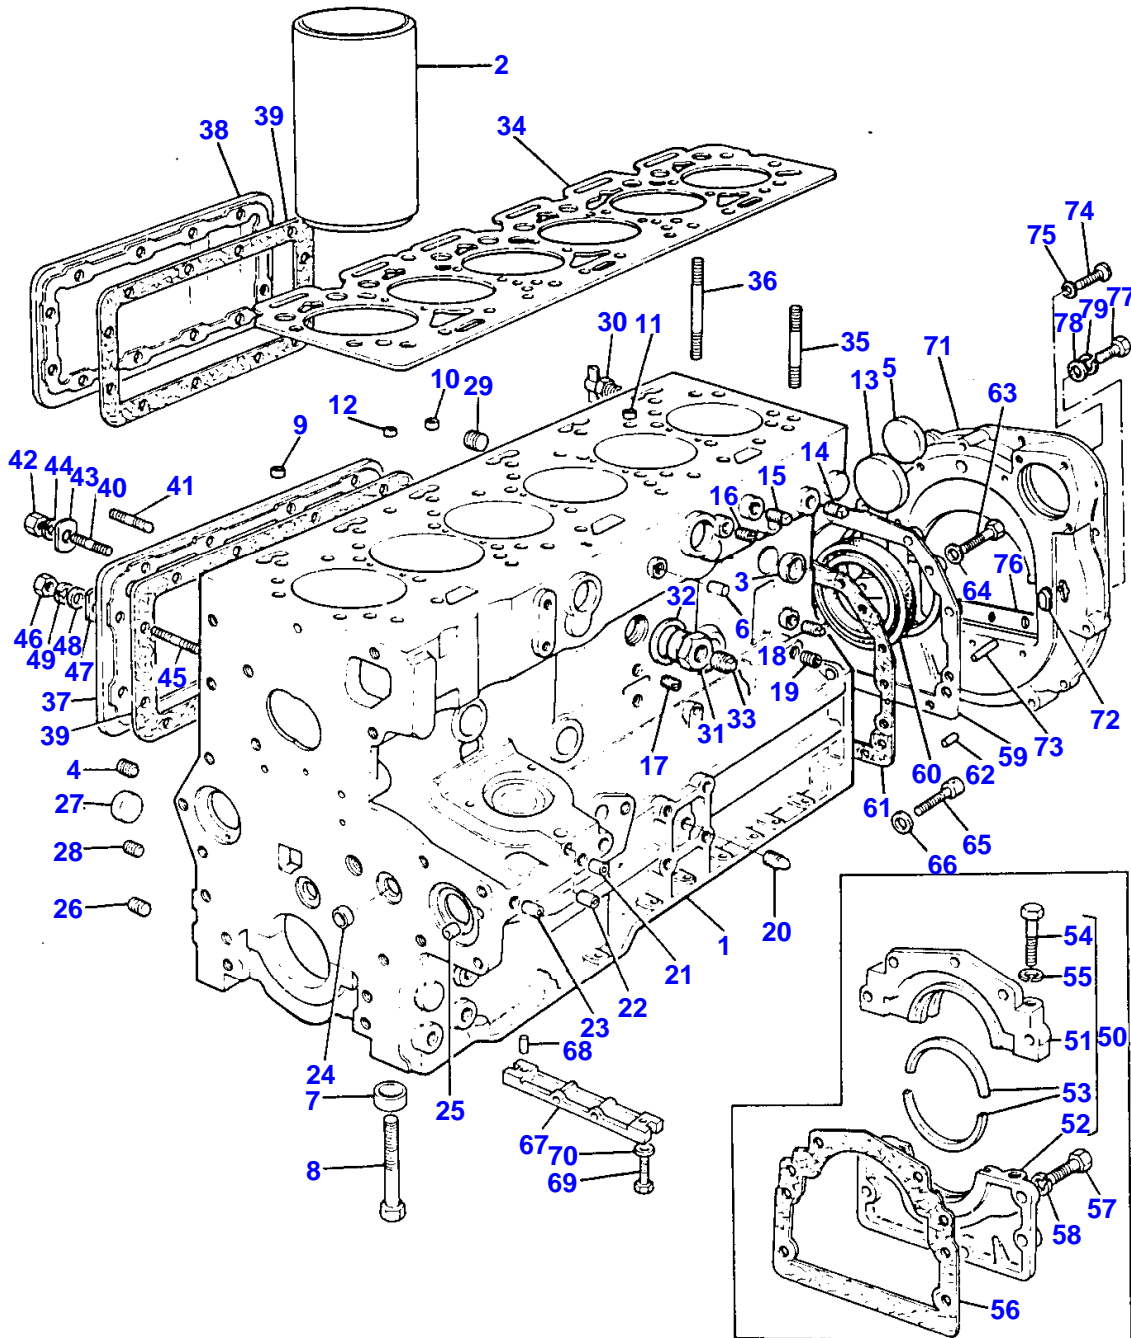

2

CYLINDER BLOCK
BLOC CYLINDRE
ZYLINDERBLOCK
BLOCCO CILINDRI
BLOQUE DE CILINDROS

00503005

3-0050-005-A

PRINTED IN U.K.

620 625

819612-H (1)

MASSEY FERGUSON

MF 620/625 COMBINES - 819612

819612

CYLINDER BLOCK - A6.372

2

Item	Part Number	Qty	Description	Comments
				A6.372
1	68443	1	Cylinder Block	Repairs and replaces 94949
1	61962	1	Block	Up to Serial or Engine Number 372UA4654
2	31358343	6	Liner	Repairs and replaces 92646
3	0650563	7	Plug	From Serial or Engine Number 372UA4655L
3	0650710	7	Plug	(A)
4	0650588	3	Plug	(B)
5	0650712	1	Plug	(C)
5	0650577	1	Plug	(D)
6	32417117	2	Plug	1
7	33142111	14	Thimble	1
8	32166329	14	Bolt	1
9	33157133	1	Plug	1
10	33157134	2	Plug	1
11	33157135	6	Plug	1
12	32417134	1	Plug	1
13	32416105	1	Plug	1
14	0650593	1	Plug	1
15	0650586	1	Plug	1
16	32114116	1	Plug	1
17	32114116	2	Plug	1
18	2431132	1	Plug	1
19	2431131	2	Plug	1
20	0650586	1	Plug	1
21	32417143	1	Plug	Repairs and replaces 32417127
22	32417134	2	Plug	1
23	32417127	2	Plug	1
24	0650566	2	Plug	1
25	32417115	1	Plug	1
26	32114431	1	Plug	(C)
27	32417117	1	Plug	1
28	0650586	1	Plug	1
29	32417133	1	Plug	1
30	31419	1	Cock	1
31	33534117	1	Adaptor	(D)
32	2411170	1	Washer	(D)
33	0650588	1	Plug	(D)
34	36812547	1	Gasket	Repairs and replaces 36812535
35	32526312	2	Stud	From Serial or Engine Number 372UA1255
36	32526312	12	Stud	Up to Serial or Engine Number 372UA1255
	32526311	9	Stud	Up to Serial or Engine Number 372UA1255
37	37554114	1	Inspection Cover	1
38	37554118	1	Inspection Cover	1
39	36846408	2	Joint	1
40	0826241	1	Stud	1
41	0826220	21	Stud	1
42	0576002	22	Nut	1
43	36151505	22	Washer	1
44	0920053	22	Washer	1
45	0826211	2	Stud	1
46	0576002	2	Nut	1
47	36151505	2	Washer	1
48	0920003	2	Washer	1
49	0920053	2	Washer	1
50	59537	1	Kit, Housing	Up to Serial or Engine Number 372UA4654
51		1	Housing	Not serviced, order 59537
52		1	Housing	50
53	36883108	2	Seal	50
54	0096238	2	Bolt	50
55	0920053	2	Washer	50
56	36817136	1	Joint	Up to Serial or Engine Number 372UA4654
57	0746211	11	Bolt	Up to Serial or Engine Number 372UA4654