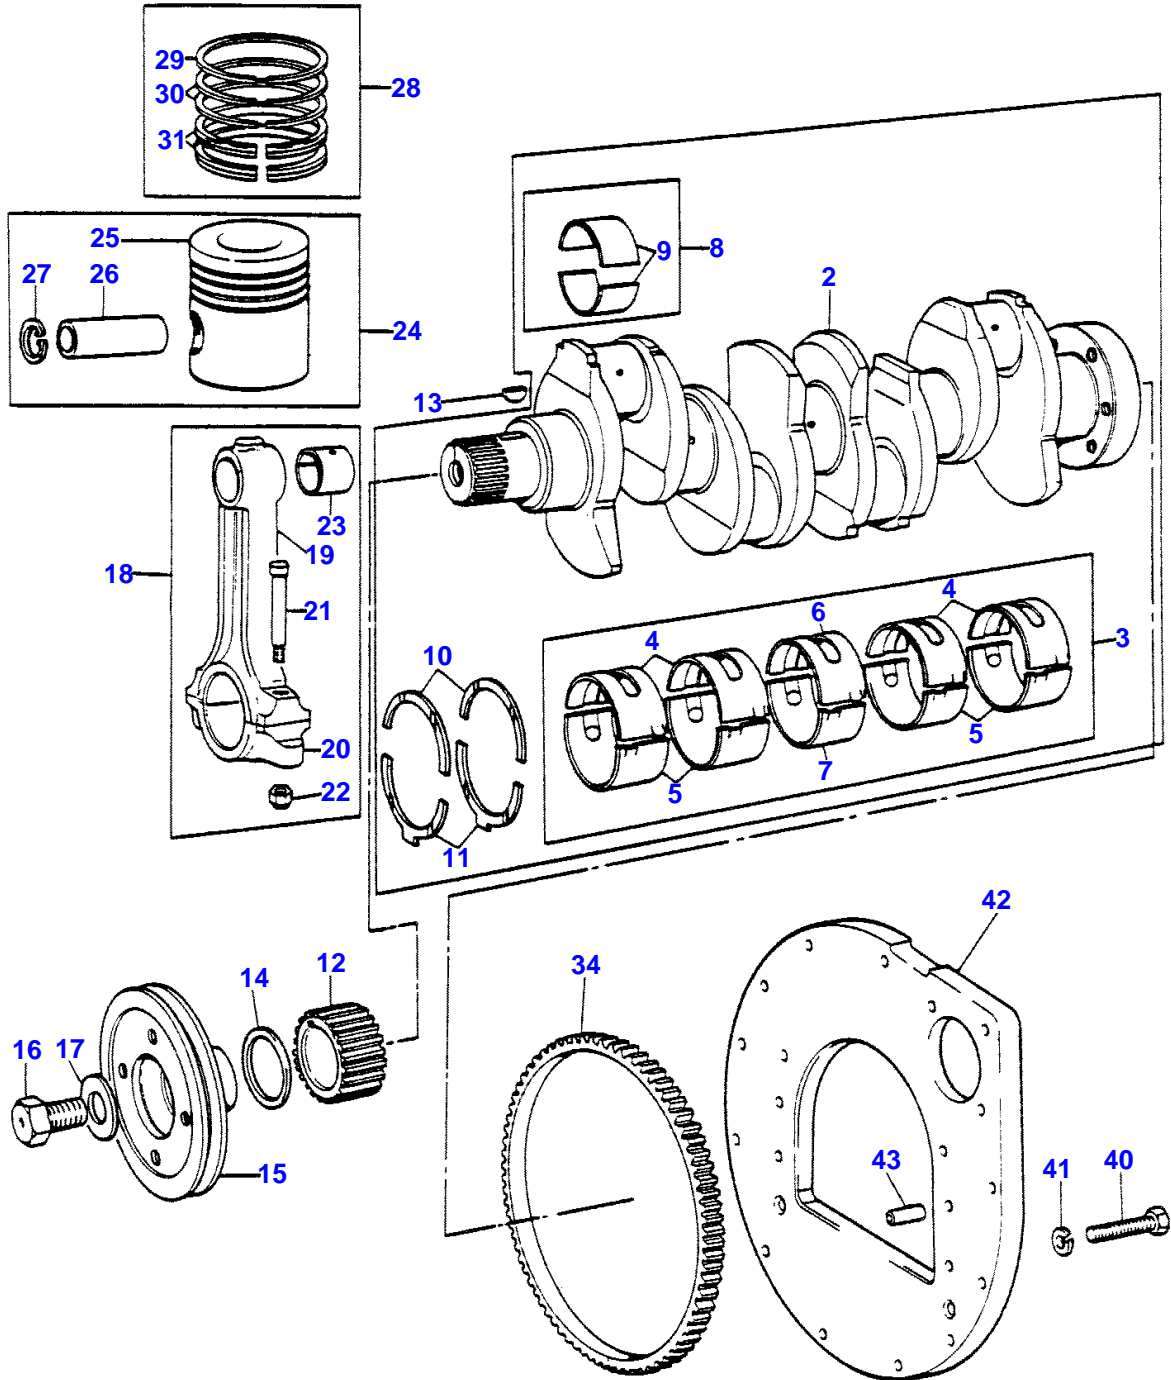

8

KAMPIKONEISTO
VEVMEKANISM
CRANKSHAFT
KURBELWELLE
VILEBREQUIN

3-0080-027A

330

819 699 M 1 (1) 1/83

CRANKSHAFT - A4.236

Item	Part Number	Qty	Description	Comments
				A4.236
1	94433	1	Kit, Crankshaft	
2		1	Crankshaft	Not serviced, order 1
3	81558	1	Kit, Bearing	1
3	81558A	X	Kit, Bearing	(A) Thickness -.26 MM/.010"
3	81558B	X	Kit, Bearing	(A) Thickness -.51 MM/.020"
3	81558C	X	Kit, Bearing	(A) Thickness -.77 MM/.030"
4		X	Bearing	(A, D) 3
5		X	Bearing	(A, D) 3
6		X	Bearing	(A, D) 3
7		X	Bearing	(A, D) 3
8	85042	1	Kit, Bearing	1 (A)
8	85042A	X	Kit, Bearing	Thickness -.26 MM/.010"
	85042B	X	Kit, Bearing	Thickness -.51 MM/.020"
	85042C	X	Kit, Bearing	Thickness -.77 MM/.030"
9		2	Bearing	8 (A, D)
10	31137311	2	Washer	1
	31137312	X	Thrust Washer	Thickness +.19 MM/.007"
11	31137321	2	Washer	1
	31137322	X	Thrust Washer	Thickness +19 MM/.007"
12	31171681	1	Gear,Crankshaft	
13	0500012	1	Woodruff Key	
14	2411151	1	Washer	
15	31152681	1	Pulley	
16	32162319	1	Screw	
17	33125124	1	Washer	
18	M7BJ0015	4	Kit, Conrod	
19		1	Conrod	Not serviced, order 18
20		1	Cap	18 Not serviced, order 18
21	32762116	2	Bolt	18
22	33221328	2	Nut	18
23	31134123	1	Bush	18
24	68300	4	Kit, Piston	(S, D)
	68301	4	Kit, Piston	(D, E)
	68300C	X	Kit, Piston	Thickness .77 MM/.030" (S, D)
24	68301C	X	Kit, Piston	Thickness .77 MM/.030" (D, E)
25		1	Piston	(D) 24
26		1	Pin	(D) 24
27	0170002	2	Circlip	24
28	41158041	4	Kit, Piston Ring	
	41158041C	X	Kit, Piston Ring	Thickness +.77 MM/.030"
29		1	Ring	28 (D)
30		2	Ring	28 (D)
31		2	Ring	28 (D)
34	0410236	1	Starter Ring	
40	0746456	6	Screw	
41	0920054	6	Washer	
42	37147995	1	Plate	
43	0350025	2	Dowel	(A)