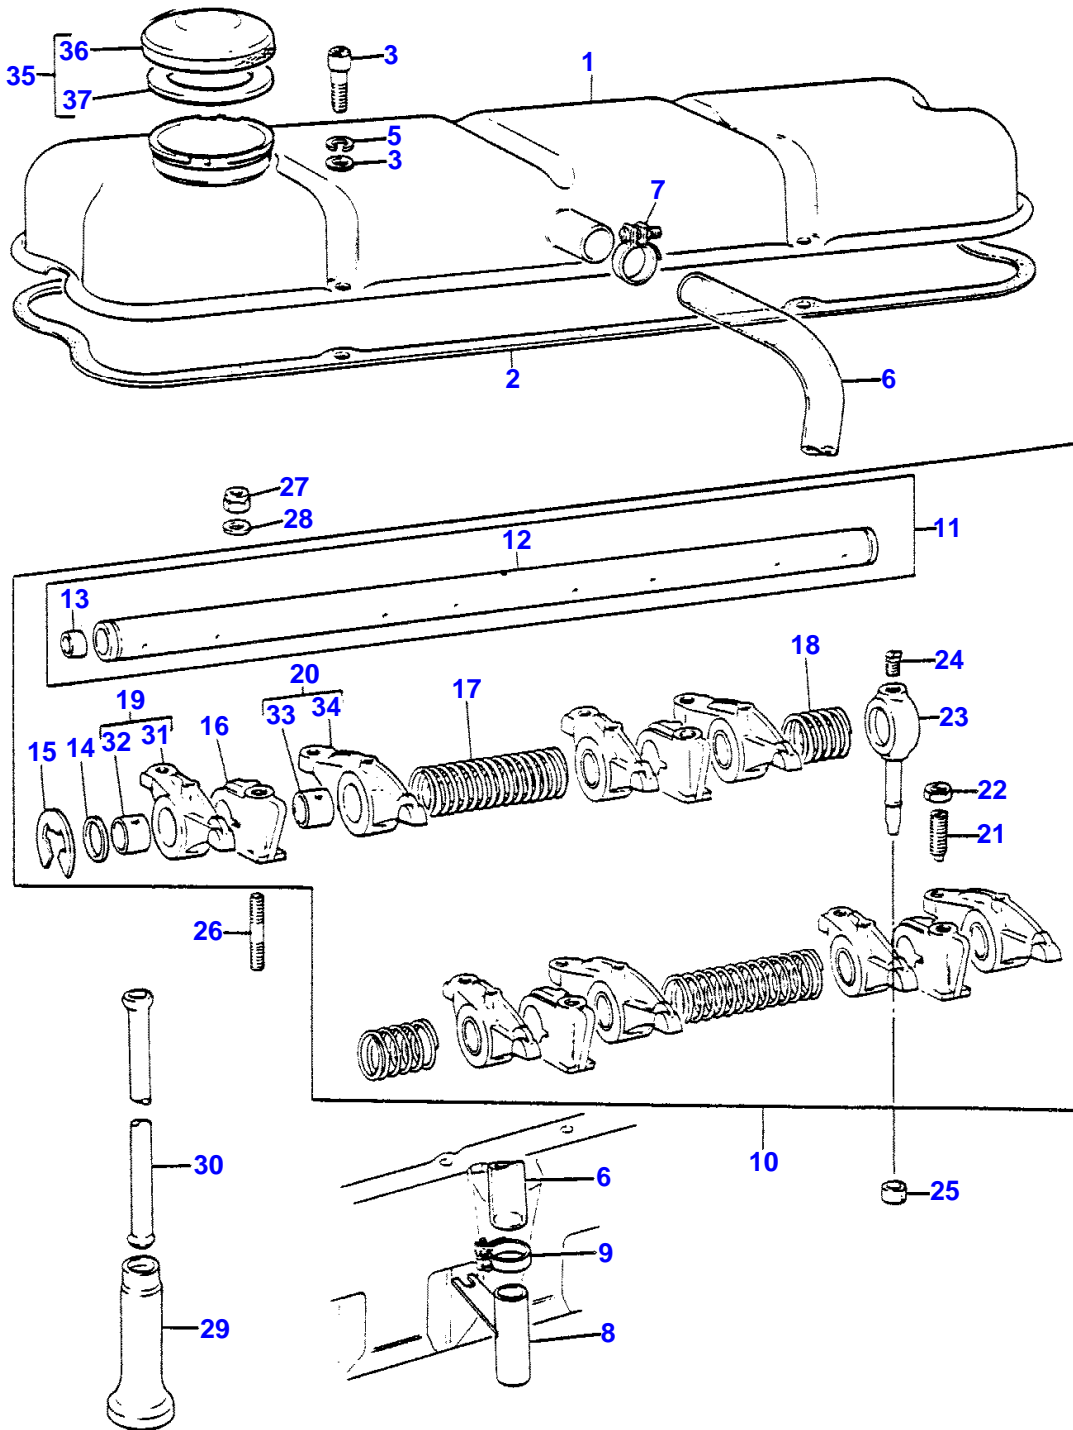

12

VENTILIKONEISTO
VENTILMEKANISM
CYLINDER HEAD COVER
ZYLINDERKOPFDECKEL
CACHE CULBUTEURS

3-0085-028-A

Item	Part Number	Qty	Description	Comments
				A4.236
1	37188141	1	Cyl.Head Cover	
2	36811131	1	Joint	
3	0746052	4	Bolt	
4	0920002	4	Washer	
5	0920052	4	Washer	
6	33872517	1	Pipe	
7	0180063	1	Clip	
8	3571144	1	Pipe	
9	0180063	1	Clip	
10	88677	1	Rocker Shaft	
11	83449	1	Rocker Shaft	10
12		1	Shaft	Not serviced, order 83449
				11
13	0650507	2	Plug	11
14	33117415	2	Washer	10
15	0170151	2	Circlip	10
16	37521331	4	Bracket	10
17	31744123	2	Spring	10
18	31743108	2	Spring	10
19	41151421	4	Lever	10
20	41151419	4	Lever	10
21	0720579	8	Screw	10
22	0576052	8	Nut	10
23	35511111	1	Pipe	10
24	0726504	1	Setscrew	10
25	33811113	1	Olive	
26	0826628	4	Stud	
27	2211284	4	Nut	
28	0920006	4	Washer	
29	31434163	8	Tappet	
30	31434307	8	Pushrod	
31		1	Lever	Not serviced, order 19
				19
32	2511425	1	Bush	19
33		1	Lever	Not serviced, order 20
				20
34	2511425		Bush	20
35	2487845	1	Cap	
36		1	Cap	Not serviced, order 35
				35
37	24870001	1	Joint	35