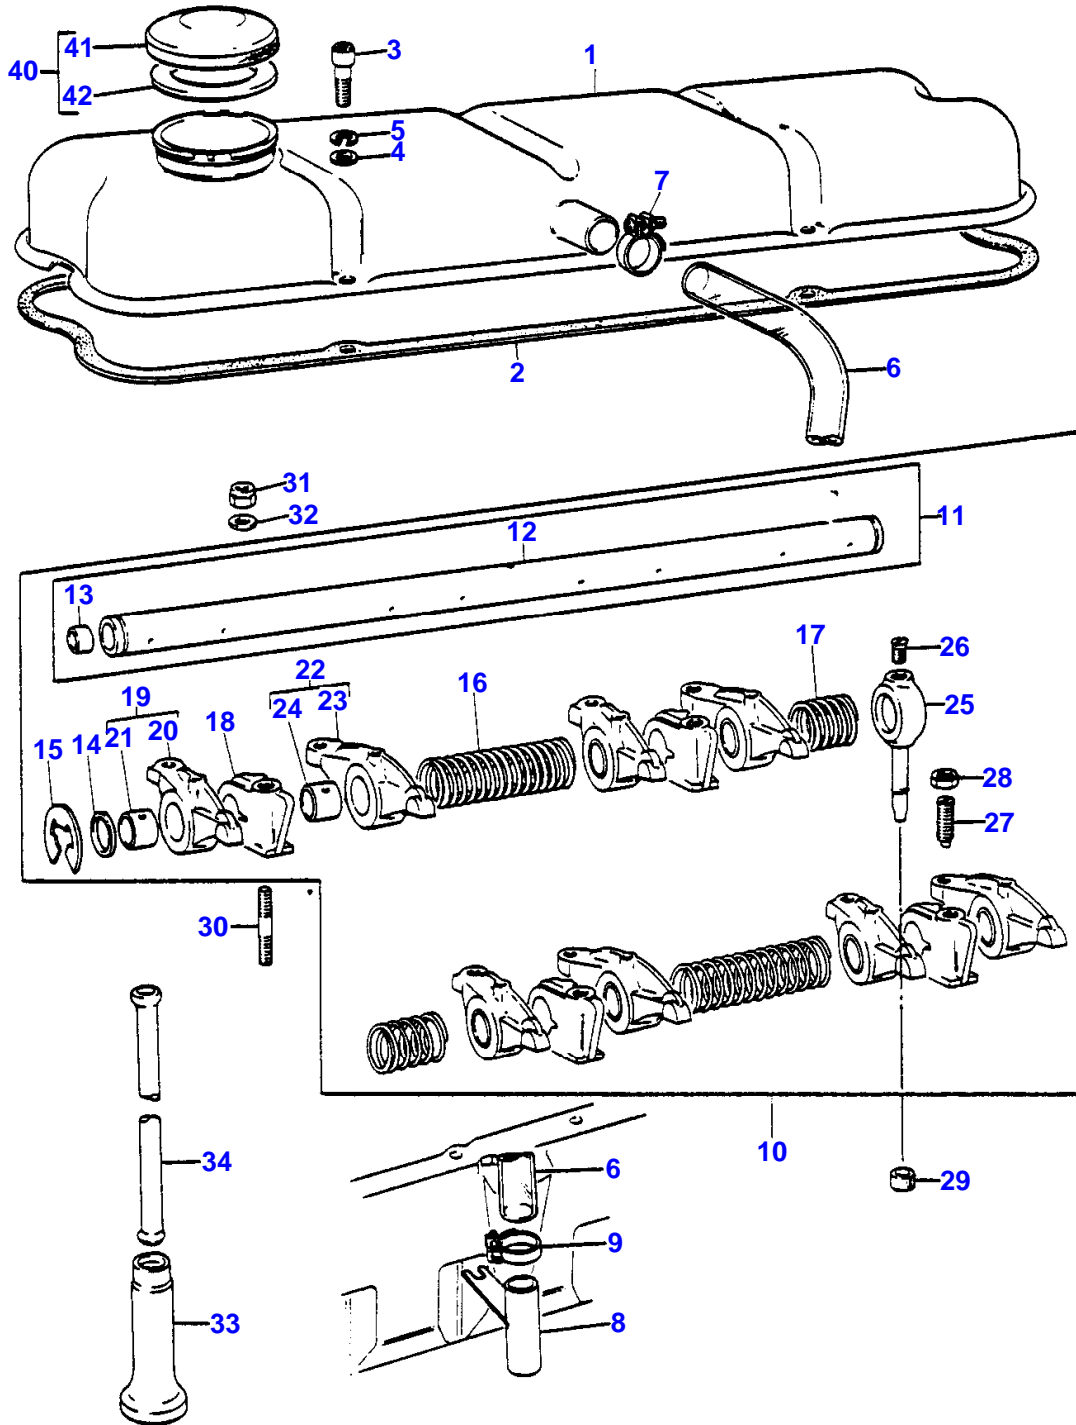

12

VENTTILIKONEISTO
VENTILMEKANISM
CYLINDER HEAD COVER
ZYLINDERKOPFDECKEL
CACHE CULBUTEURS

3-0085-027-A

Item	Part Number	Qty	Description	Comments
				A4.248
1	37188141	1	Cyl.Head Cover	
2	36811131	1	Joint	
3	0746052	4	Bolt	
4	0920002	4	Washer	
5	0920052	4	Washer	
6	33872516	1	Pipe,Breather	
7	0180063	1	Clip	
8	35731144	1	Pipe,Breather	
9	0180063	1	Clip	
10	88677	1	Rocker Shaft	
11	83449	1	Rocker Shaft	10
12		1	Shaft	11
				Not serviced, order REF. 11
13	0650507	2	Plug	11
14	33117415	2	Washer	10
15	0170151	2	Circlip	10
16	31744123	2	Spring	10
17	31743108	2	Spring	10
18	37521332	4	Bracket	10
19	41151421	4	Lever	10
				Right Hand
20		1	Lever	19
				Not serviced, order 41151421
21	2511425	1	Bush	19
22	41151419	1	Lever	10
				Left Hand
23		1	Lever	22
				Not serviced, order 41151419
24	2511425	1	Bush	22
25	35511111	1	Pipe	10
26	0726504	1	Setscrew	10
27	0720579	8	Screw	10
28	0576052	8	Nut	10
29	33811113	1	Olive	
30	0826628	4	Stud	
31	2211284	4	Nut	
32	0920006	4	Washer	
33	31434163	8	Tappet	
34	31434307	8	Pushrod	
40	2487845	1	Cap	
41		1	Cap	40
				Not serviced, order REF. 40
42	24870001	1	Joint	40