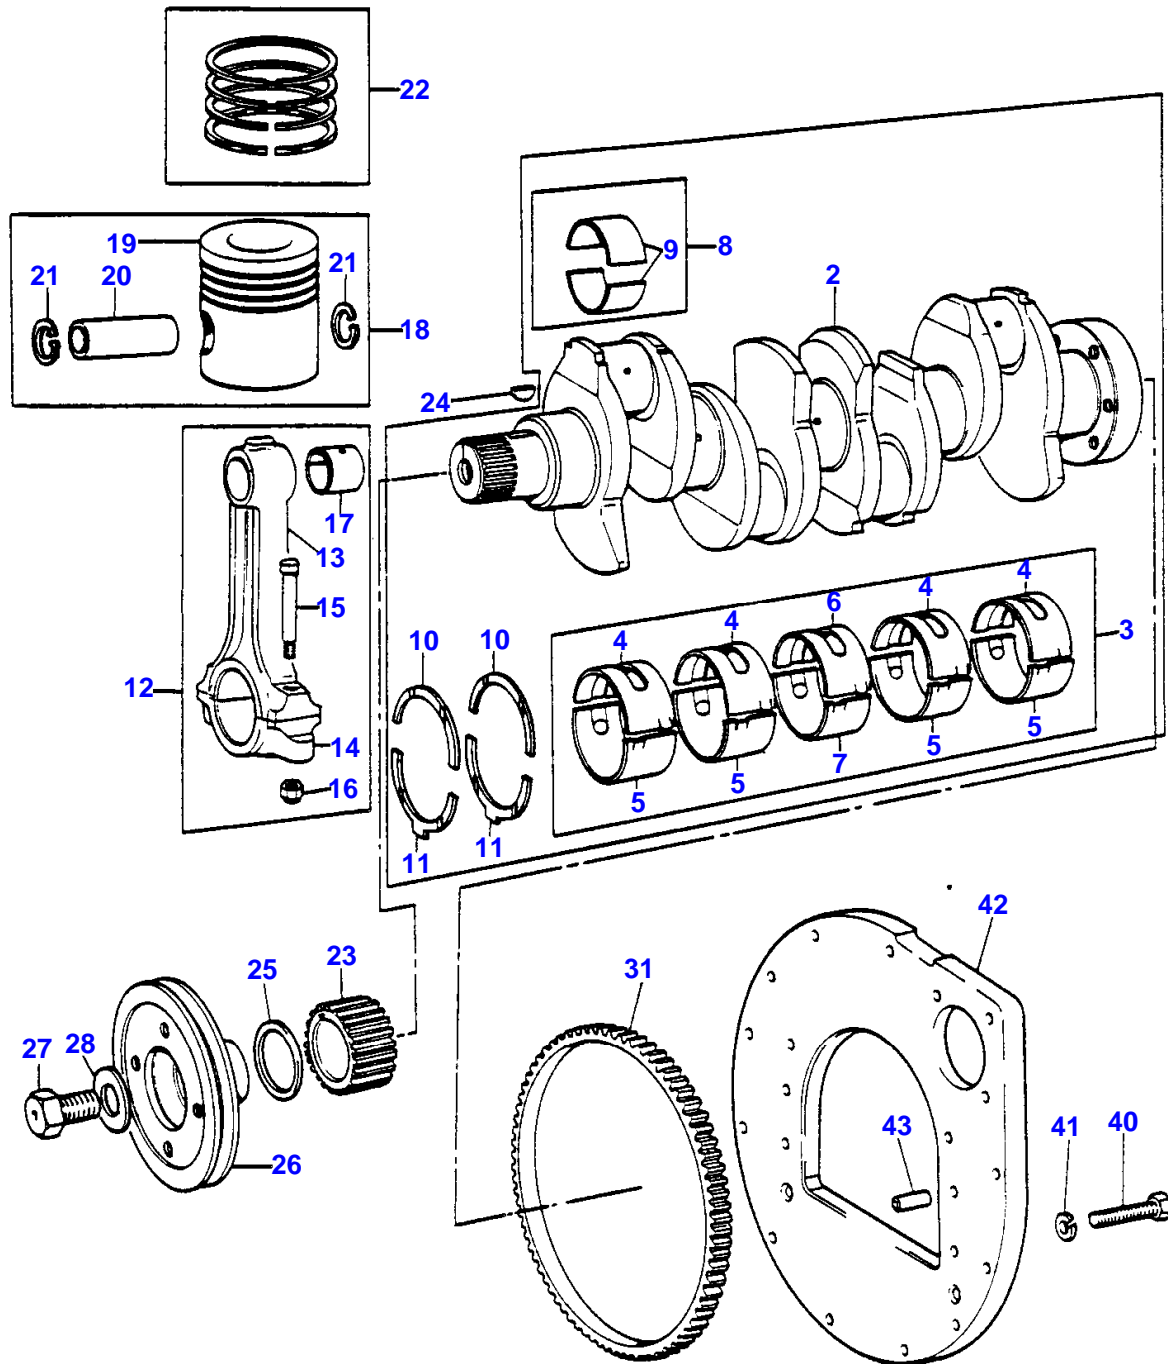

8

KAMPIKONEISTO
VEVMEKANISM
CRANKSHAFT
KURBELWELLE
VILEBREQUIN

3-0080-028-A

430

819 700 M 1 (1) 1/83

CRANKSHAFT - A4.248

Item	Part Number	Qty	Description	Comments
				A4.248
1	94433	1	Kit, Crankshaft	
2		1	Crankshaft	1
				Not serviced, order REF. 1
3	81558	1	Kit, Bearing	(A)
				1
3	81558A	X	Kit, Bearing	(A)
				1
				Thickness -.25 MM
3	81558B	X	Kit, Bearing	(A)
				1
				Thickness -.50 MM
3	81558C	X	Kit, Bearing	(A)
				1
				-.75 MM
4		4	Bearing	Not serviced, order REF. 3
				3
5		4	Bearing	Not serviced, order REF. 3
				3
6		1	Bearing	Not serviced, order REF. 3
				3
7		1	Bearing	Not serviced, order REF. 3
				3
8	85042	1	Kit, Bearing	(A)
				1
8	85042A	X	Kit, Bearing	(A)
				1
				Thickness -.25 MM
8	85042B	X	Kit, Bearing	(A)
				1
				Thickness -.50 MM
8	85042C	X	Kit, Bearing	(A)
				1
				Thickness -.75 MM
9		2	Bearing	Not serviced, order 8
10	31137311	2	Washer	1
	31137312	X	Thrust Washer	1
				Thickness .19 MM
11	31137321	2	Washer	1
	31137322	X	Thrust Washer	1
				Thickness .19 MM
12	M7BJ0015	4	Kit, Conrod	
13		1	Conrod	12
				Not serviced, order REF. 12
14		1	Cap	12
				Not serviced, order REF. 12
15	32762116	2	Bolt	12
16	33221321	2	Nut	12
17	31134123	1	Bush	12
18	U5LU0005	4	Kit, Piston	(C)
	U5LP0009	4	Kit, Piston	(B)
19		1	Piston	18
				Not serviced, order REF. 18
20		1	Pin	18
				Not serviced, order REF. 18
21	0170002	2	Circlip	18
22	41158022	X	Kit, Piston Ring	
23	31171681	1	Gear,Crankshaft	
24	0500012	1	Woodruff Key	
25	2411151	1	Washer	
26	31148711	1	Pulley	
27	32162319	1	Screw	
28	33125124	1	Washer	
31	0410236	1	Starter Ring	
40	0746456	6	Screw	
41	0920054	6	Washer	
42	37147995	1	Plate	
43	0350025	2	Dowel	

(A)
PRE-FINISHED