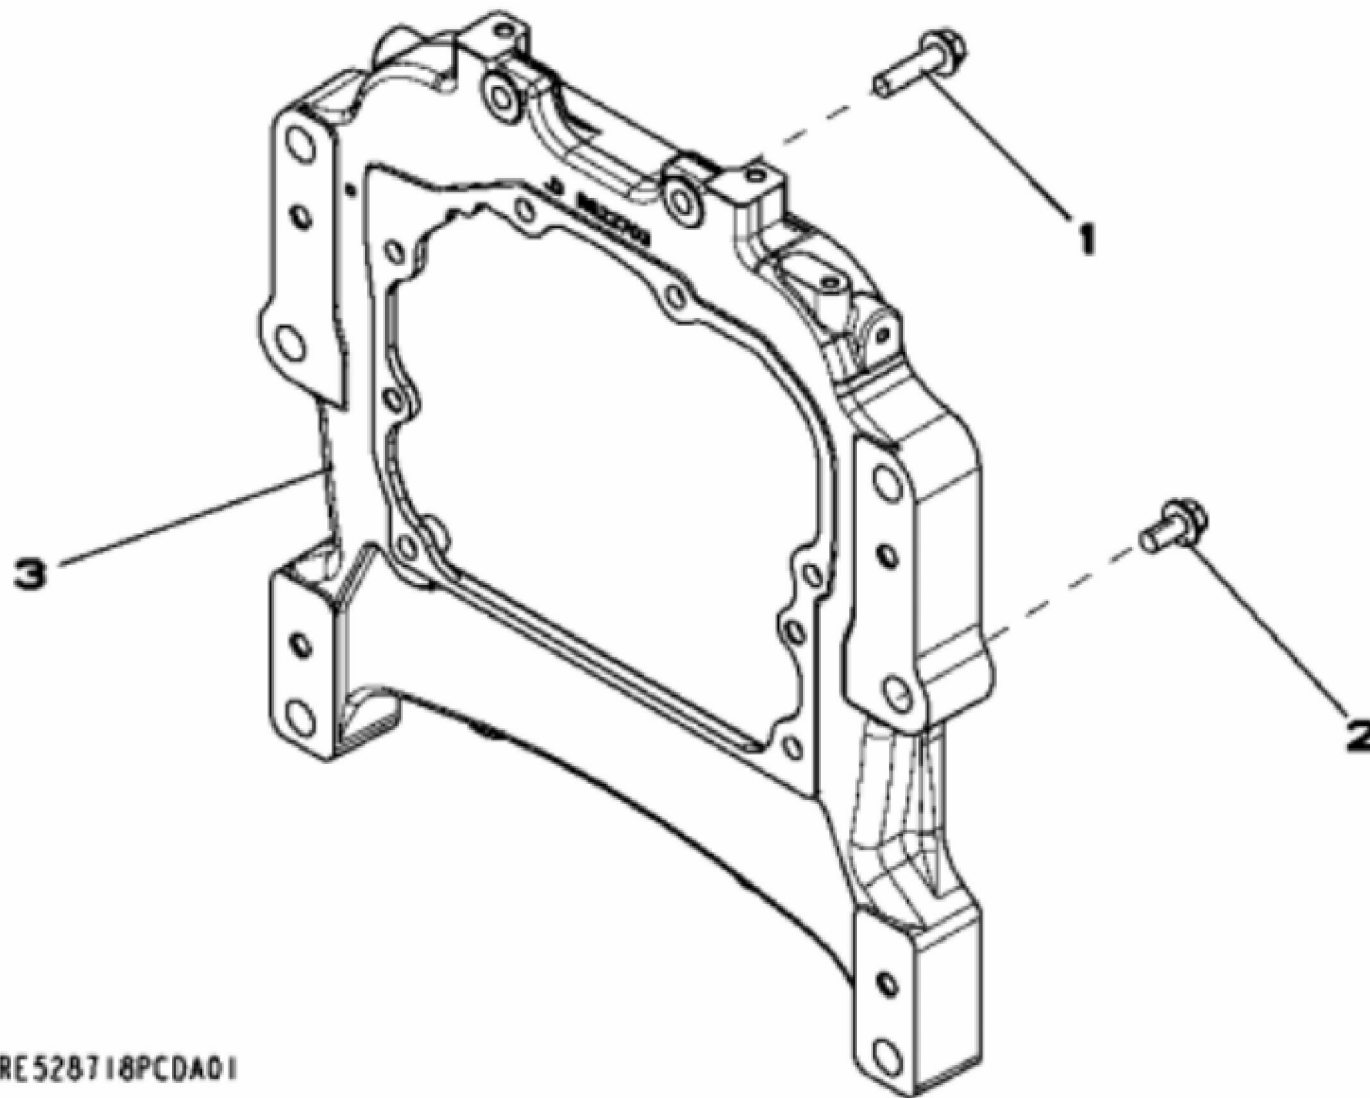

RE533043PCDA01

KEY	PART NO.	PART NAME	QTY	REMARKS	
1	RE517080	SCREW	9		
2	R26287	O-RING	9		
3	19M7833	SCREW	1	M6 X 35	
4	R524818	ISOLATOR	1		
5	37M7089	SCREW	2	M6 X 12	
6	R525212	VALVE COVER	1		
7	R515057	FILLER CAP	1		
8	R522672	GASKET	1		

RE531337PCDB01

KEY	PART NO.	PART NAME	QTY	REMARKS	
1	RE535560	FILLER CAP	1	SUB FOR RE500005	
2	R502902	PACKING	1		
3	19M7787	SCREW	2	M12 X 20	
4	RE529865	FUNNEL	1		
5	T20758	O-RING	1		

RE 522859PCDA04

KEY	PART NO.	PART NAME	QTY	REMARKS	
1	R504680	CAP SCREW	1	M12 X 110MM	
2	R502885	BUSHING	1	ID 13MM	
3	.....	PULLEY	1	ORDER RE523315; ALSO ORDER AR67942	
4	T143324	O-RING	1		