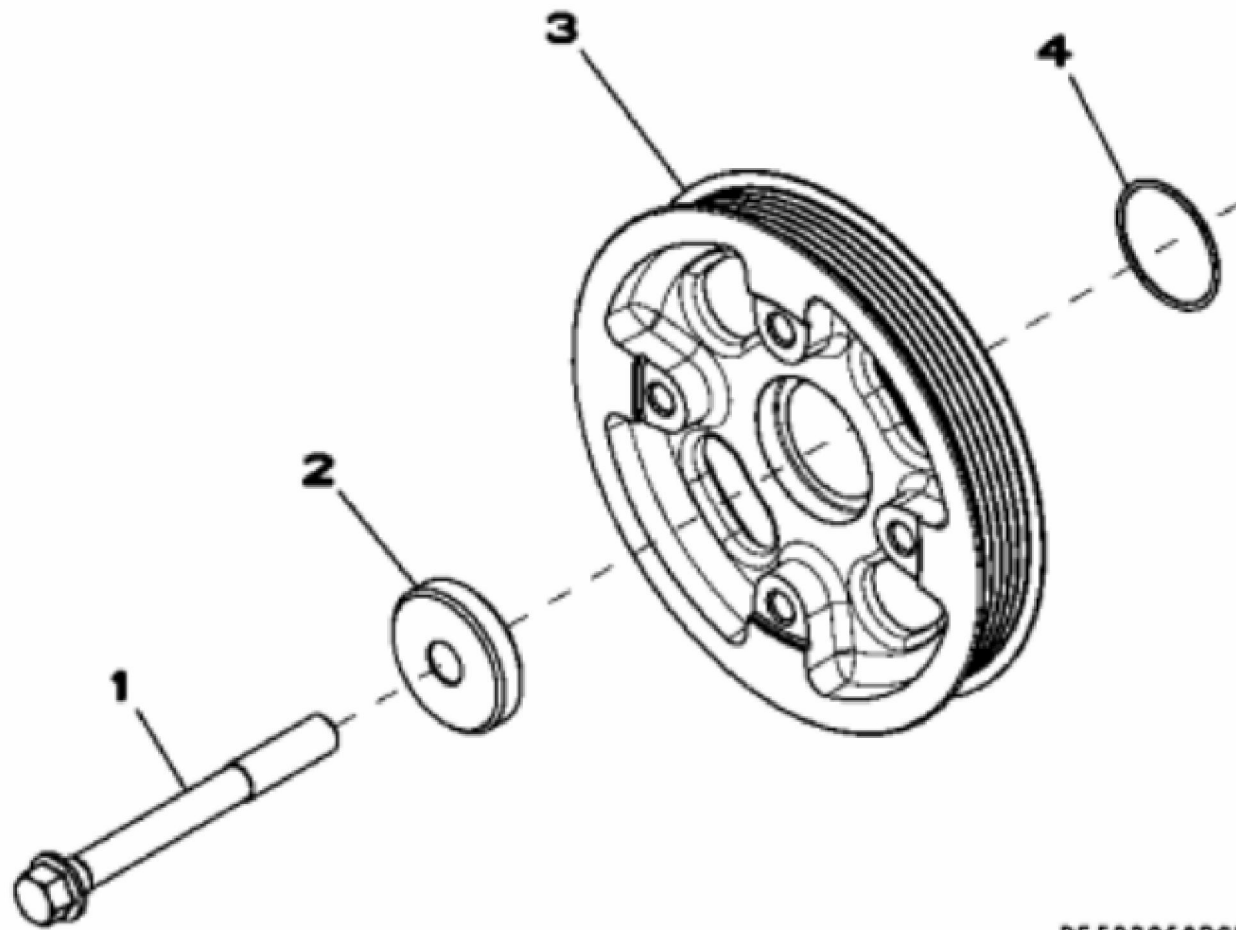

RE533043PCDA01

KEY	PART NO.	PART NAME	QTY	REMARKS	
1	RE517080	SCREW	9		
2	R26287	O-RING	9		
3	19M7833	SCREW	1	M6 X 35	
4	R524818	ISOLATOR	1		
5	37M7089	SCREW	2	M6 X 12	
6	R525212	VALVE COVER	1		
7	R515057	FILLER CAP	1		
8	R522672	GASKET	1		

RE531337PCDB01

KEY	PART NO.	PART NAME	QTY	REMARKS	
1	RE535560	FILLER CAP	1	SUB FOR RE500005	
2	R502902	PACKING	1		
3	19M7787	SCREW	2	M12 X 20	
4	RE529865	FUNNEL	1		
5	T20758	O-RING	1		

RE 522859PCDA04

KEY	PART NO.	PART NAME	QTY	REMARKS	
1	R504680	CAP SCREW	1	M12 X 110MM	
2	R502885	BUSHING	1	ID 13MM	
3	.....	PULLEY	1	ORDER RE523315; ALSO ORDER AR67942	
4	T143324	O-RING	1		