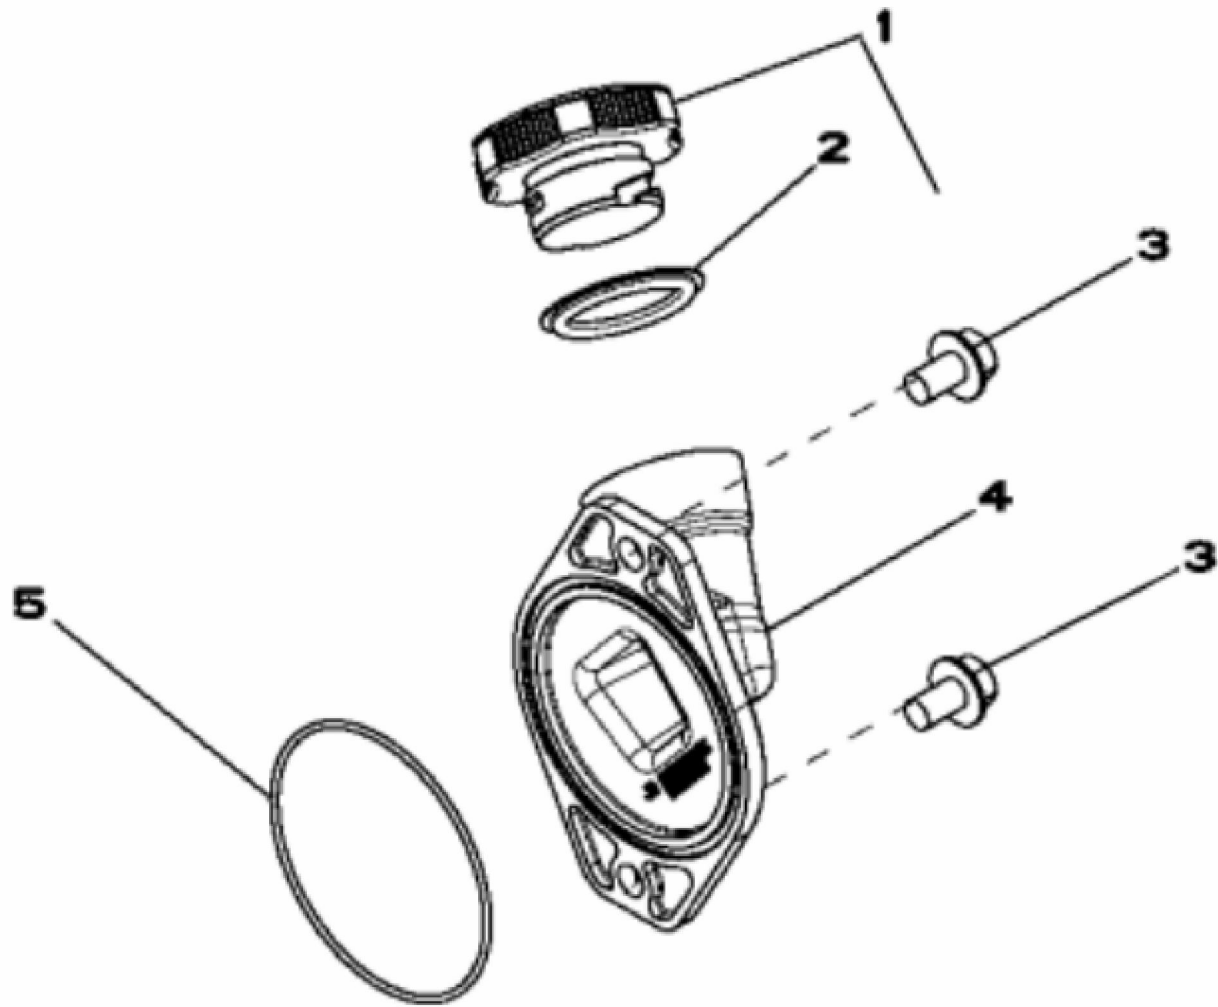

RE533043PCDA01

KEY	PART NO.	PART NAME	QTY	REMARKS	
1	RE517080	SCREW	9		
2	R26287	O-RING	9		
3	19M7833	SCREW	1	M6 X 35	
4	R524818	ISOLATOR	1		
5	37M7089	SCREW	2	M6 X 12	
6	R525212	VALVE COVER	1		
7	R515057	FILLER CAP	1		
8	R522672	GASKET	1		

RE531337PCDB01

KEY	PART NO.	PART NAME	QTY	REMARKS	
1	RE535560	FILLER CAP	1	SUB FOR RE500005	
2	R502902	PACKING	1		
3	19M7787	SCREW	2	M12 X 20	
4	RE529865	FUNNEL	1		
5	T20758	O-RING	1		

RE 522859PCDA04

KEY	PART NO.	PART NAME	QTY	REMARKS	
1	R504680	CAP SCREW	1	M12 X 110MM	
2	R502885	BUSHING	1	ID 13MM	
3	.....	PULLEY	1	ORDER RE523315; ALSO ORDER AR67942	
4	T143324	O-RING	1		