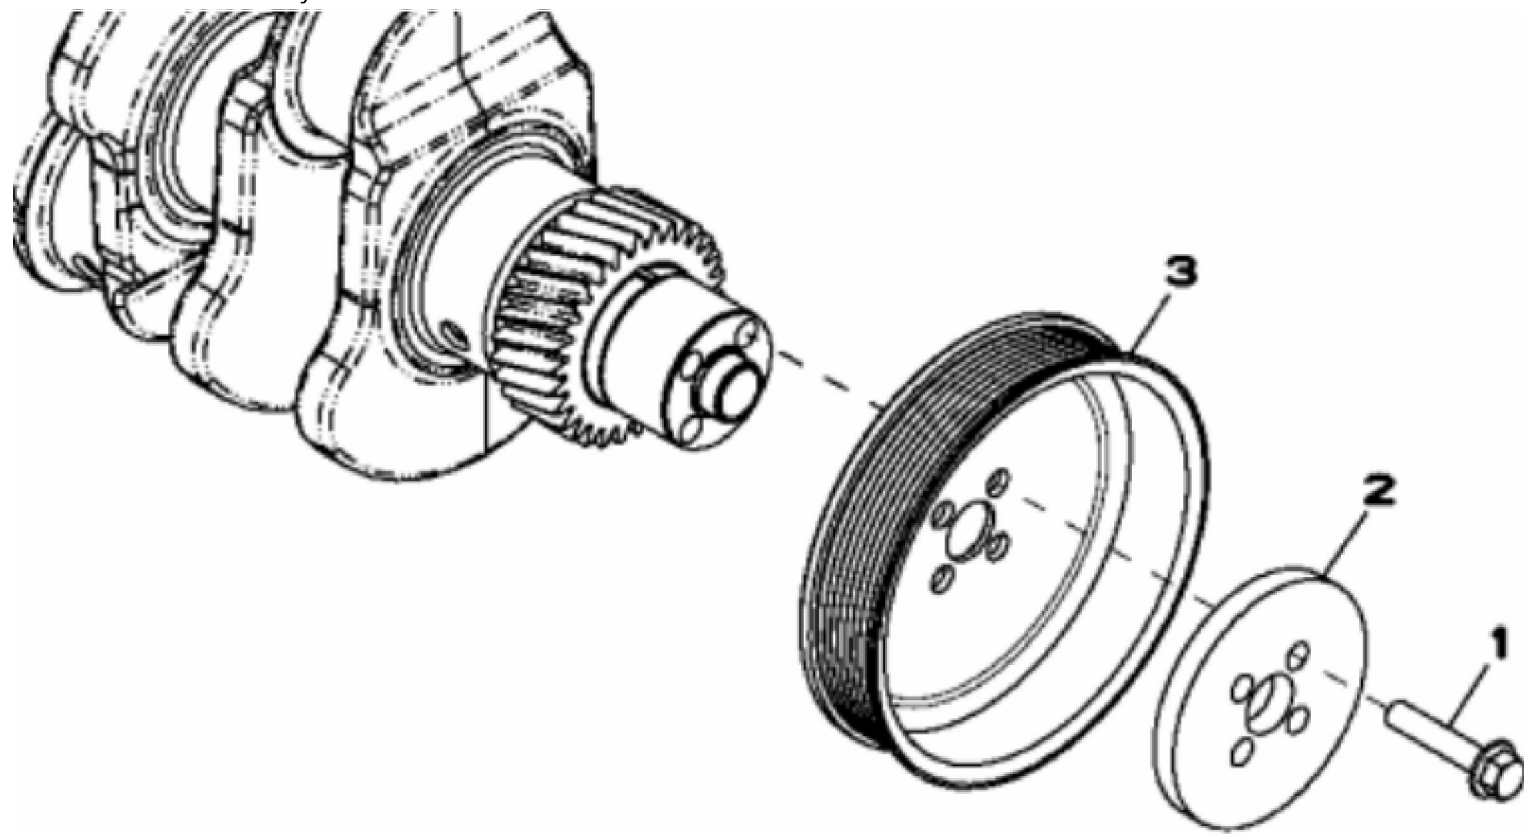

RE519871PCDB01

KEY	PART NO.	PART NAME	QTY	REMARKS	
1	H23125	PLUG	4		
2	R123574	NUT	4		
3	R123575	O-RING	4		
4	RE502969	VALVE COVER	1	(ALSO ORDER R524480)	
5	R524480	GASKET	1		

KEY	PART NO.	PART NAME	QTY	REMARKS	
1	RE500005	FILLER CAP	1	ORDER RE535560	
1	RE535560	FILLER CAP	1		
2	R502902	PACKING	1	ID= 44 mm, SUB FOR R500001	
3	RE501377	FILLER NECK	1	SUB FOR R136483	
4	RE67239	SCREW	2	(Threads With Pre-Applied Sealant)	
5	R136495	GASKET	2		
6	RE67238	SCREW	2	(Threads With Pre-Applied Sealant)	
7	R116296	COVER	1		

RE59693PCDD01

KEY	PART NO.	PART NAME	QTY	REMARKS	
1	R121897	BOLT	4		
2	R500649	WASHER	1		
3	R133295	PULLEY	1		

Thank you so much for reading.
Please click the “Buy Now!”
button below to download the
complete manual.