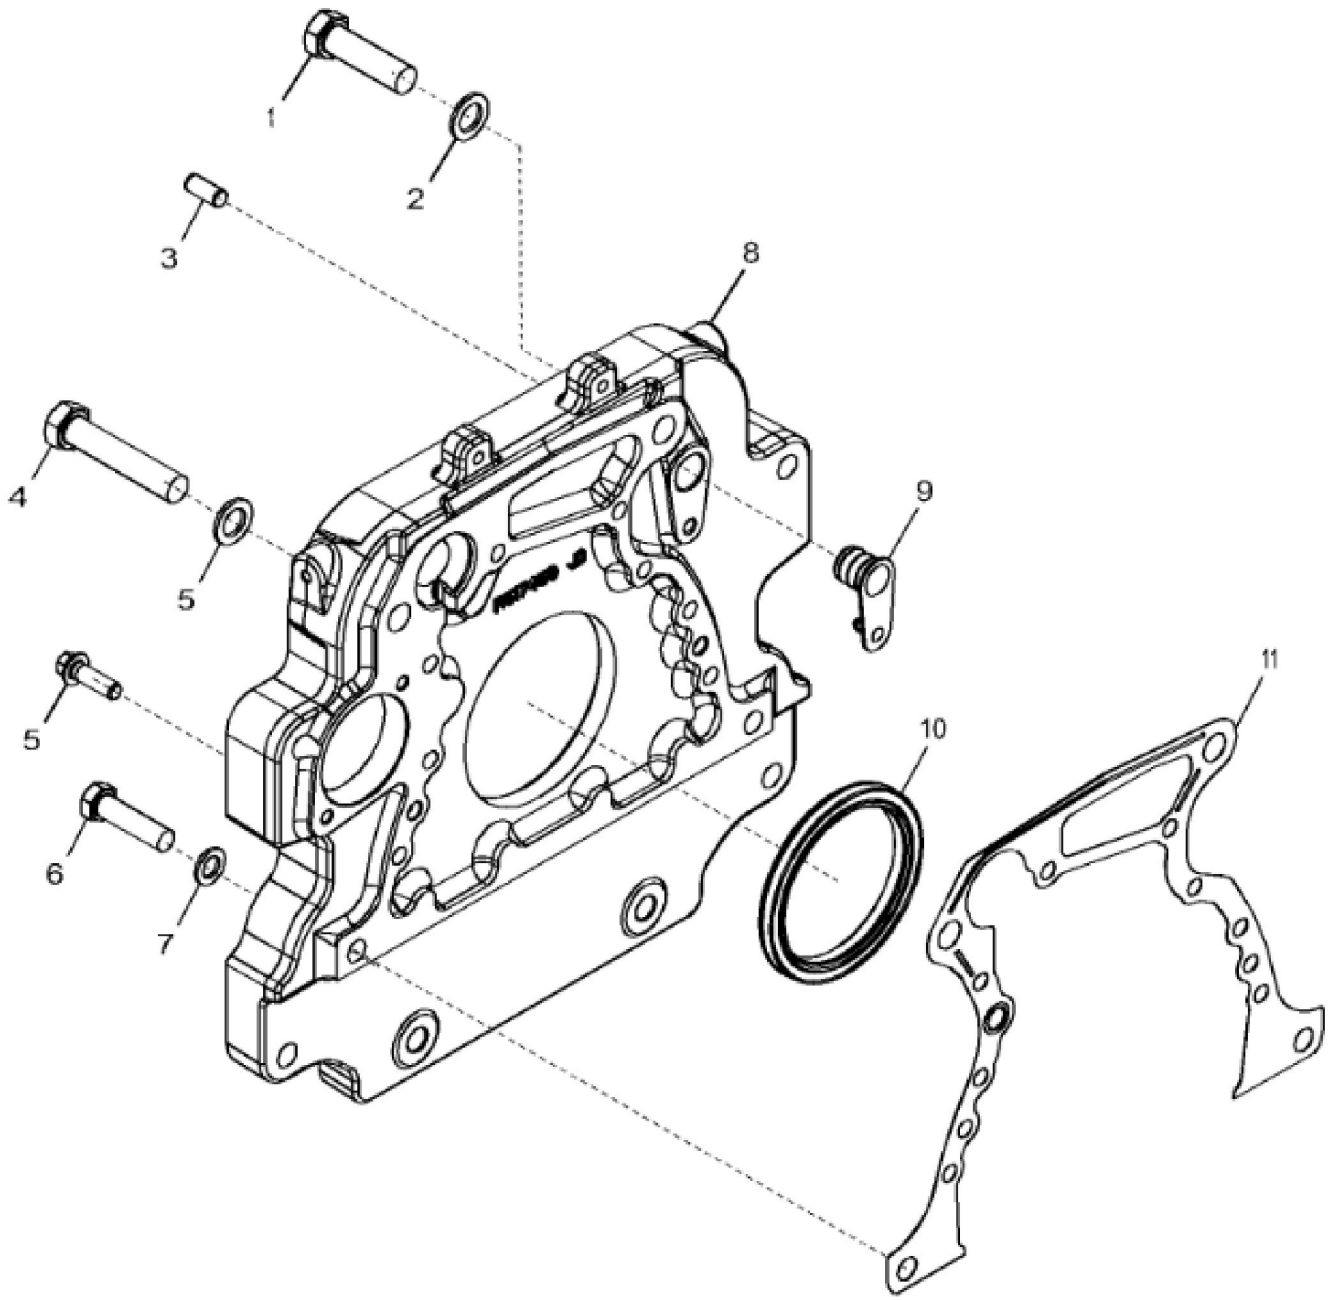

RE519871PCDB01

KEY	PART NO.	PART NAME	QTY	REMARKS	
1	H23125	PLUG	4		
2	R123574	NUT	4		
3	R123575	O-RING	4		
4	RE502969	VALVE COVER	1	(ALSO ORDER R524480)	
5	R524480	GASKET	1		

KEY	PART NO.	PART NAME	QTY	REMARKS	
1	RE500005	FILLER CAP	1	ORDER RE535560	
1	RE535560	FILLER CAP	1		
2	R502902	PACKING	1	ID= 44 mm, SUB FOR R500001	
3	RE501377	FILLER NECK	1	SUB FOR R136483	
4	RE67239	SCREW	2	(Threads With Pre-Applied Sealant)	
5	R136495	GASKET	2		
6	RE67238	SCREW	2	(Threads With Pre-Applied Sealant)	
7	R116296	COVER	1		

RE59693PCDD01

KEY	PART NO.	PART NAME	QTY	REMARKS	
1	R121897	BOLT	4		
2	R500649	WASHER	1		
3	R133295	PULLEY	1		

Thank you so much for reading.
Please click the “Buy Now!”
button below to download the
complete manual.