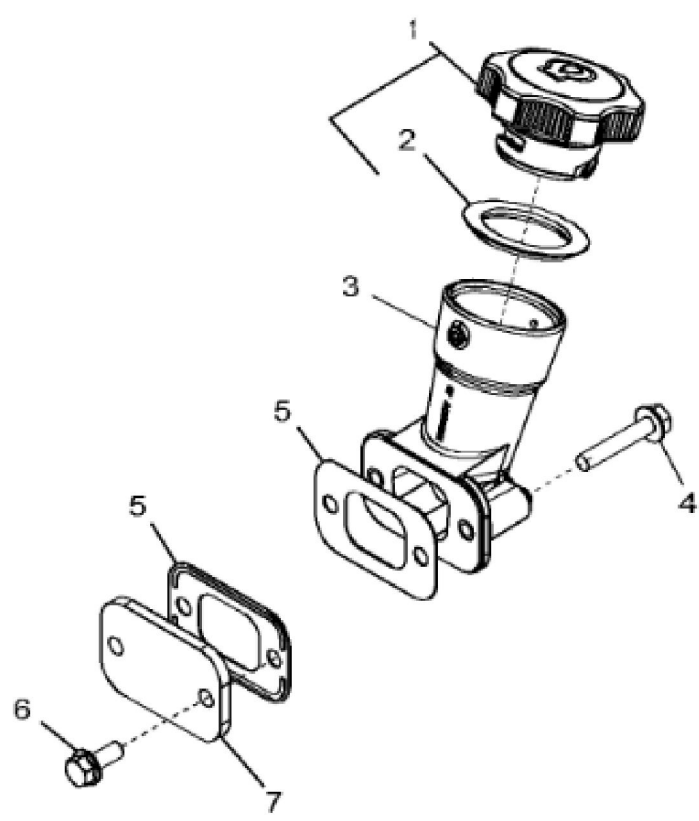

RE519871PCDB01

KEY	PART NO.	PART NAME	QTY	REMARKS	
1	H23125	PLUG	4		
2	R123574	NUT	4		
3	R123575	O-RING	4		
4	RE502969	VALVE COVER	1	(ALSO ORDER R524480)	
5	R524480	GASKET	1		

KEY	PART NO.	PART NAME	QTY	REMARKS	
1	RE500005	FILLER CAP	1	ORDER RE535560	
1	RE535560	FILLER CAP	1		
2	R502902	PACKING	1	ID= 44 mm, SUB FOR R500001	
3	RE501377	FILLER NECK	1	SUB FOR R136483	
4	RE67239	SCREW	2	(Threads With Pre-Applied Sealant)	
5	R136495	GASKET	2		
6	RE67238	SCREW	2	(Threads With Pre-Applied Sealant)	
7	R116296	COVER	1		

RE59693PCDD01

KEY	PART NO.	PART NAME	QTY	REMARKS	
1	R121897	BOLT	4		
2	R500649	WASHER	1		
3	R133295	PULLEY	1		

Thank you so much for reading.
Please click the “Buy Now!”
button below to download the
complete manual.