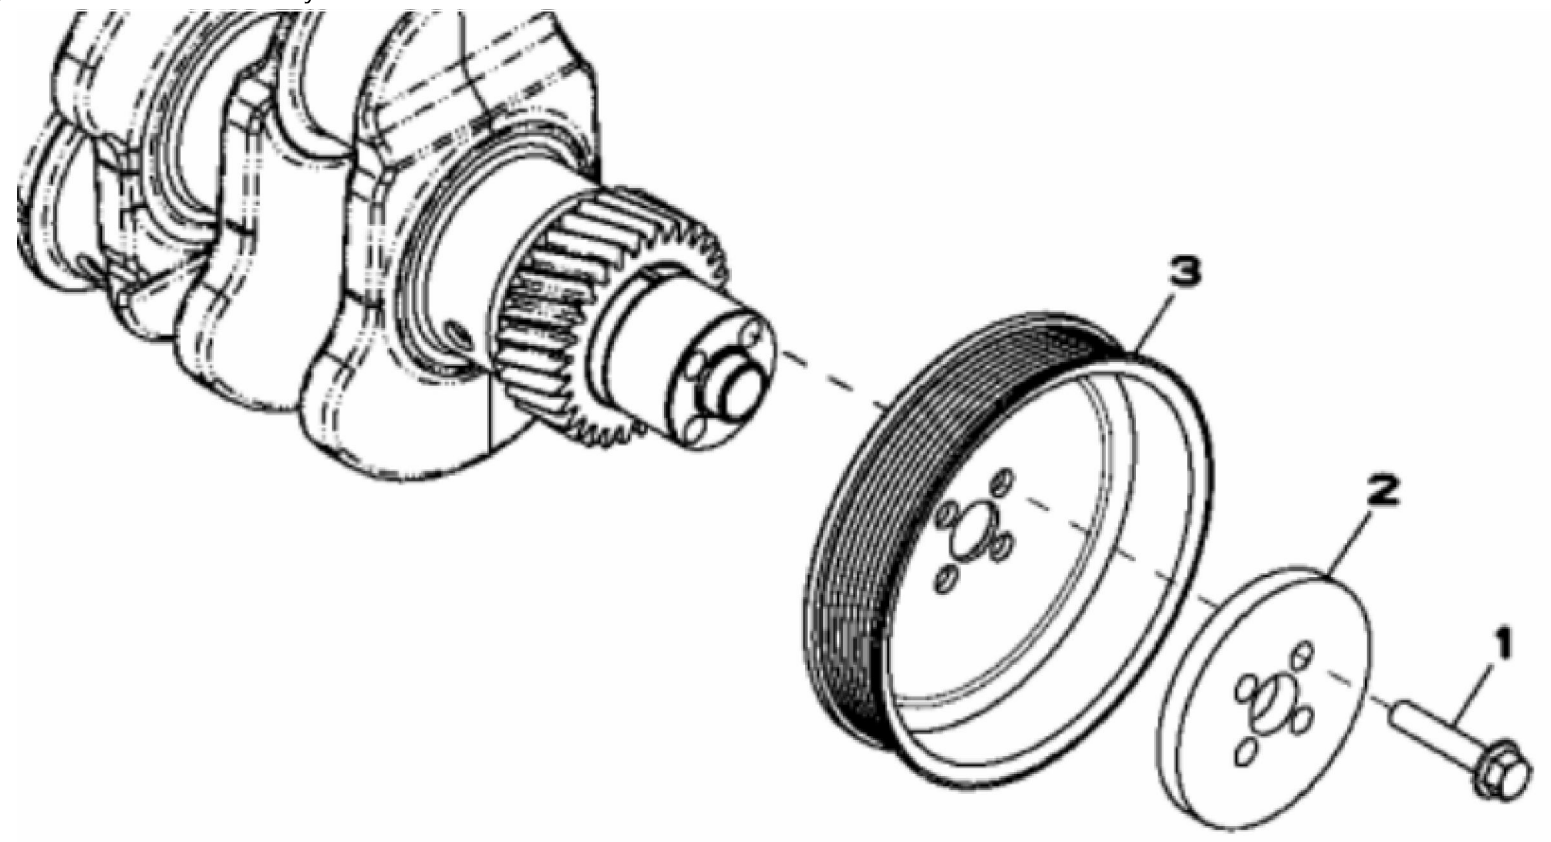

RE519871PCDB01

KEY	PART NO.	PART NAME	QTY	REMARKS	
1	H23125	PLUG	4		
2	R123574	NUT	4		
3	R123575	O-RING	4		
4	RE502969	VALVE COVER	1	(ALSO ORDER R524480)	
5	R524480	GASKET	1		

KEY	PART NO.	PART NAME	QTY	REMARKS	
1	RE500005	FILLER CAP	1	ORDER RE535560	
1	RE535560	FILLER CAP	1		
2	R502902	PACKING	1	ID= 44 mm, SUB FOR R500001	
3	RE501377	FILLER NECK	1	SUB FOR R136483	
4	RE67239	SCREW	2	(Threads With Pre-Applied Sealant)	
5	R136495	GASKET	2		
6	RE67238	SCREW	2	(Threads With Pre-Applied Sealant)	
7	R116296	COVER	1		

RE59693PCDD01

KEY	PART NO.	PART NAME	QTY	REMARKS	
1	R121897	BOLT	4		
2	R500649	WASHER	1		
3	R133295	PULLEY	1		

Thank you so much for reading.  
Please click the “Buy Now!”  
button below to download the  
complete manual.