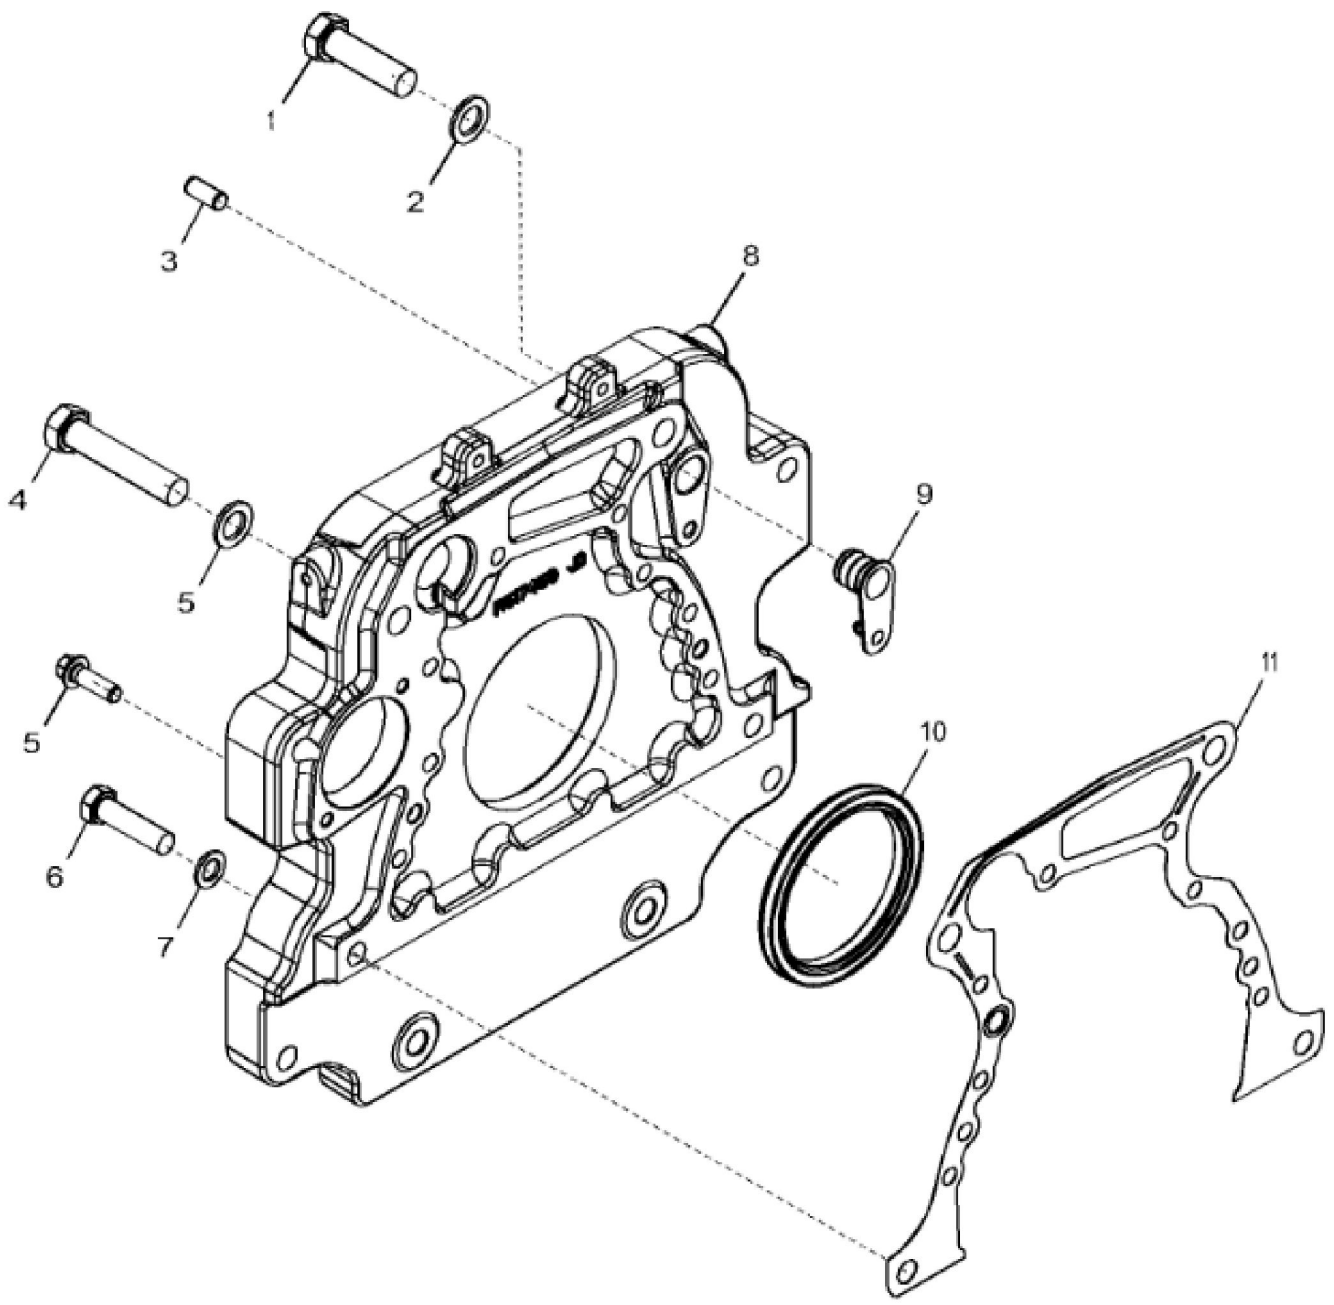

RE519871PCDB01

KEY	PART NO.	PART NAME	QTY	REMARKS	
1	H23125	PLUG	4		
2	R123574	NUT	4		
3	R123575	O-RING	4		
4	RE502969	VALVE COVER	1	(ALSO ORDER R524480)	
5	R524480	GASKET	1		

KEY	PART NO.	PART NAME	QTY	REMARKS	
1	RE500005	FILLER CAP	1	ORDER RE535560	
1	RE535560	FILLER CAP	1		
2	R502902	PACKING	1	ID= 44 mm, SUB FOR R500001	
3	RE501377	FILLER NECK	1	SUB FOR R136483	
4	RE67239	SCREW	2	(Threads With Pre-Applied Sealant)	
5	R136495	GASKET	2		
6	RE67238	SCREW	2	(Threads With Pre-Applied Sealant)	
7	R116296	COVER	1		

RE59693PCDD01

KEY	PART NO.	PART NAME	QTY	REMARKS	
1	R121897	BOLT	4		
2	R500649	WASHER	1		
3	R133295	PULLEY	1		

Thank you so much for reading.  
Please click the “Buy Now!”  
button below to download the  
complete manual.