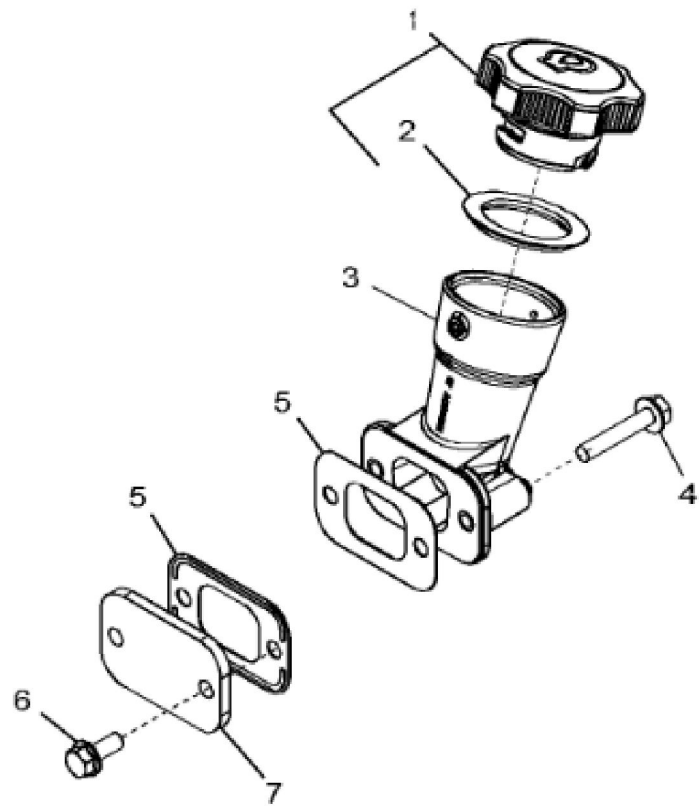

RE519871PCDB01

KEY	PART NO.	PART NAME	QTY	REMARKS	
1	H23125	PLUG	4		
2	R123574	NUT	4		
3	R123575	O-RING	4		
4	RE502969	VALVE COVER	1	(ALSO ORDER R524480)	
5	R524480	GASKET	1		

KEY	PART NO.	PART NAME	QTY	REMARKS	
1	RE500005	FILLER CAP	1	ORDER RE535560	
1	RE535560	FILLER CAP	1		
2	R502902	PACKING	1	ID= 44 mm, SUB FOR R500001	
3	RE501377	FILLER NECK	1	SUB FOR R136483	
4	RE67239	SCREW	2	(Threads With Pre-Applied Sealant)	
5	R136495	GASKET	2		
6	RE67238	SCREW	2	(Threads With Pre-Applied Sealant)	
7	R116296	COVER	1		

RE59693PCDD01

KEY	PART NO.	PART NAME	QTY	REMARKS	
1	R121897	BOLT	4		
2	R500649	WASHER	1		
3	R133295	PULLEY	1		

Thank you so much for reading.  
Please click the “Buy Now!”  
button below to download the  
complete manual.