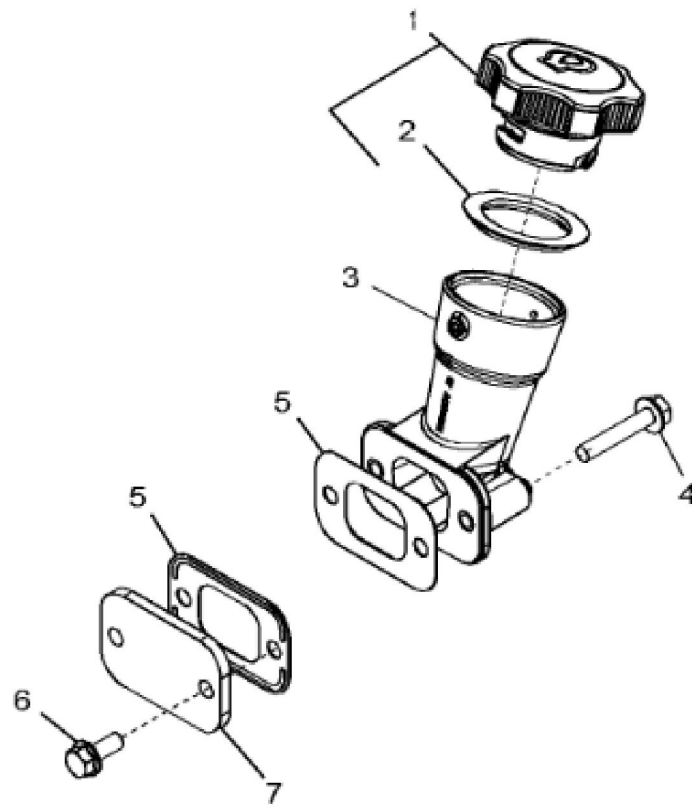

RE519871PCDB01

KEY	PART NO.	PART NAME	QTY	REMARKS	
1	H23125	PLUG	4		
2	R123574	NUT	4		
3	R123575	O-RING	4		
4	RE502969	VALVE COVER	1	(ALSO ORDER R524480)	
5	R524480	GASKET	1		

KEY	PART NO.	PART NAME	QTY	REMARKS	
1	RE500005	FILLER CAP	1	ORDER RE535560	
1	RE535560	FILLER CAP	1		
2	R502902	PACKING	1	ID= 44 mm, SUB FOR R500001	
3	RE501377	FILLER NECK	1	SUB FOR R136483	
4	RE67239	SCREW	2	(Threads With Pre-Applied Sealant)	
5	R136495	GASKET	2		
6	RE67238	SCREW	2	(Threads With Pre-Applied Sealant)	
7	R116296	COVER	1		

RE59693PCDD01

KEY	PART NO.	PART NAME	QTY	REMARKS	
1	R121897	BOLT	4		
2	R500649	WASHER	1		
3	R133295	PULLEY	1		

Thank you so much for reading.
Please click the “Buy Now!”
button below to download the
complete manual.