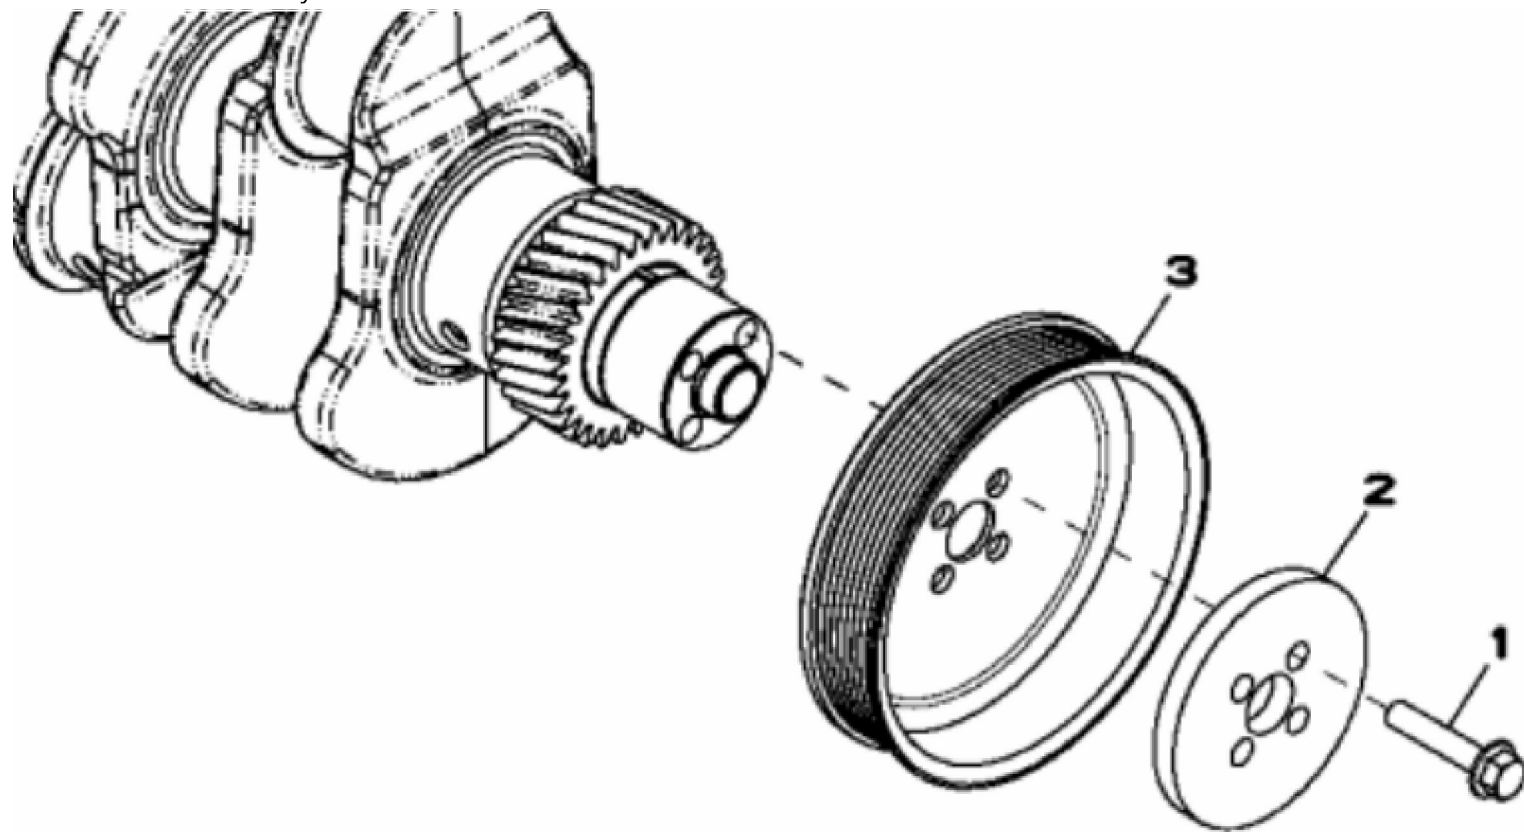

RE519871PCDB01

KEY	PART NO.	PART NAME	QTY	REMARKS	
1	H23125	PLUG	4		
2	R123574	NUT	4		
3	R123575	O-RING	4		
4	RE502969	VALVE COVER	1	(ALSO ORDER R524480)	
5	R524480	GASKET	1		

KEY	PART NO.	PART NAME	QTY	REMARKS	
1	RE500005	FILLER CAP	1	ORDER RE535560	
1	RE535560	FILLER CAP	1		
2	R502902	PACKING	1	ID= 44 mm, SUB FOR R500001	
3	RE501377	FILLER NECK	1	SUB FOR R136483	
4	RE67239	SCREW	2	(Threads With Pre-Applied Sealant)	
5	R136495	GASKET	2		
6	RE67238	SCREW	2	(Threads With Pre-Applied Sealant)	
7	R116296	COVER	1		

RE59693PCDD01

KEY	PART NO.	PART NAME	QTY	REMARKS	
1	R121897	BOLT	4		
2	R500649	WASHER	1		
3	R133295	PULLEY	1		

Thank you so much for reading.
Please click the “Buy Now!”
button below to download the
complete manual.