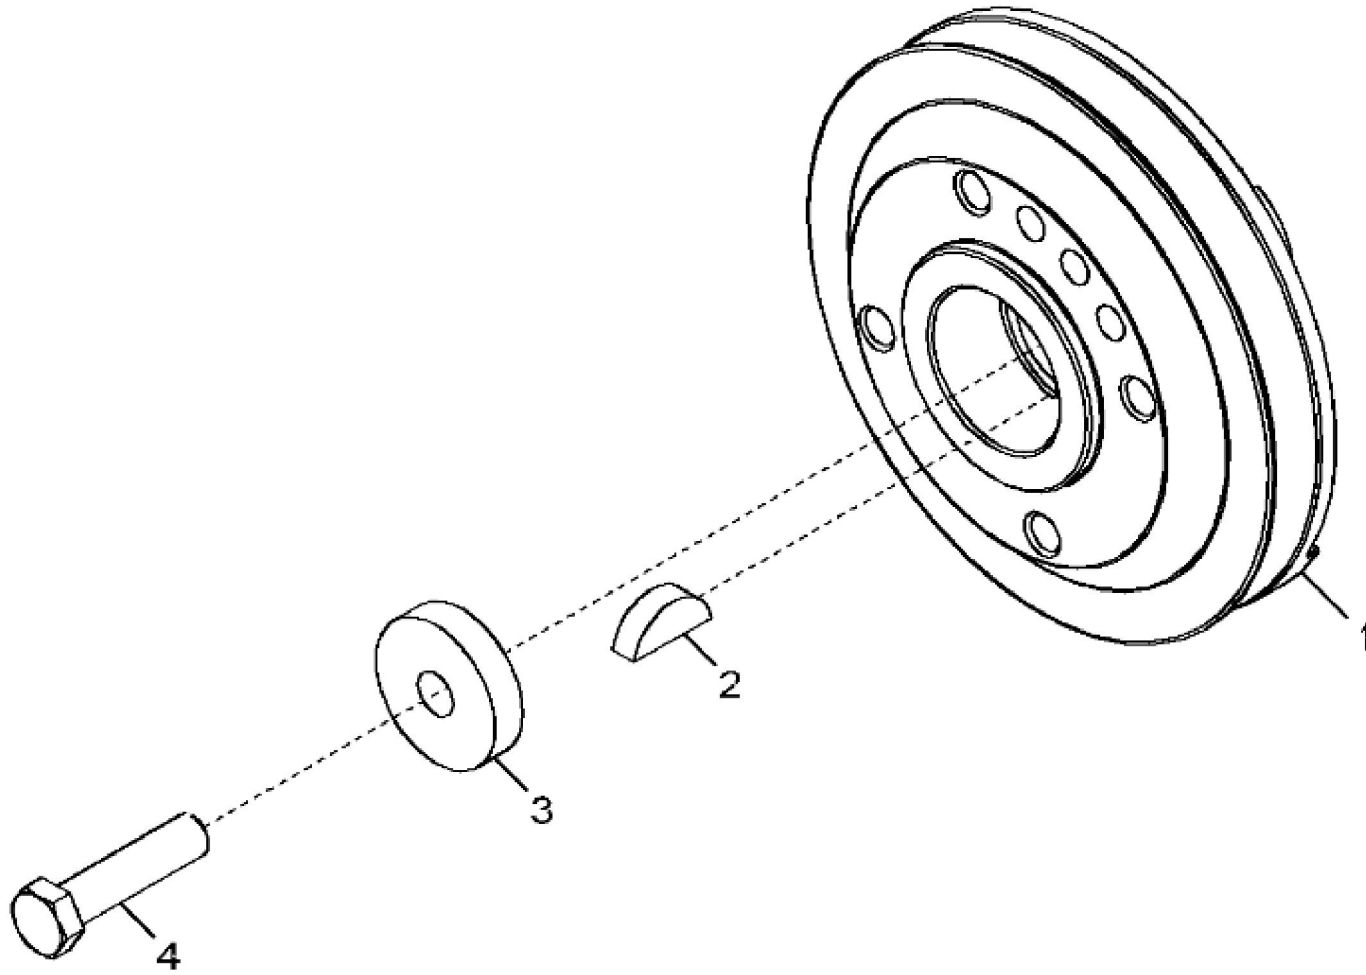

John Deere > Turf And Utility > TRACTOR > 5065E - TRACTOR > 5065E Tractor (IT4)(9X3 TSS Transmission W/ Cab)(12X12 PR Transmission W/ Cab and OOS) (For Europe, Australia, New Zealand, JDLA, Sub-Saharan Africa and Mexico) > 20 ENGINE 3029HPY41-DZ100017 > ST757957 - 11AA ROCKER ARM COVER (- XXXXXX)

KEY	PART NO.	PART NAME	QTY	REMARKS	
1	RE515827	VALVE COVER	1		
2	19M7862	SCREW	6	M6 X 20	
3	R106796	GASKET	1		

1254_RE549361_PCD

John Deere > Turf And Utility > TRACTOR > 5065E - TRACTOR > 5065E Tractor (IT4)(9X3 TSS Transmission W/ Cab)(12X12 PR Transmission W/ Cab and OOS) (For Europe, Australia, New Zealand, JDLA, Sub-Saharan Africa and Mexico) > 20 ENGINE 3029HPY41-DZ100017 > ST700744 - 1254 OIL FILLER NECK

KEY	PART NO.	PART NAME	QTY	REMARKS	
1	RE549496	FILLER NECK	1		
2	R90788	PLUG	1		
3	T20328	GASKET	1		
4	R87259	GASKET	1		
5	19M7803	SCREW	1	M8 X 70	
6	19M7867	SCREW	1	M8 X 25	

1350_RE551648_PCD

John Deere > Turf And Utility > TRACTOR > 5065E - TRACTOR > 5065E Tractor (IT4)(9X3 TSS Transmission W/ Cab)(12X12 PR Transmission W/ Cab and OOS) (For Europe, Australia, New Zealand, JDLA, Sub-Saharan Africa and Mexico) > 20 ENGINE 3029HPY41-DZ100017 > ST756041 - 1350 CRANKSHAFT PULLEY

KEY	PART NO.	PART NAME	QTY	REMARKS	
1	R538838	PULLEY	1	MARKED R539503	
2	26H27	SHAFT KEY	1	5/16" X 1-1/8"	
3	R109086	SPACER	1	SUB FOR CD16045	
4	R537016	CAP SCREW	1		

1489_RE549363_PCD

Thank you so much for reading.
Please click the “Buy Now!”
button below to download the
complete manual.