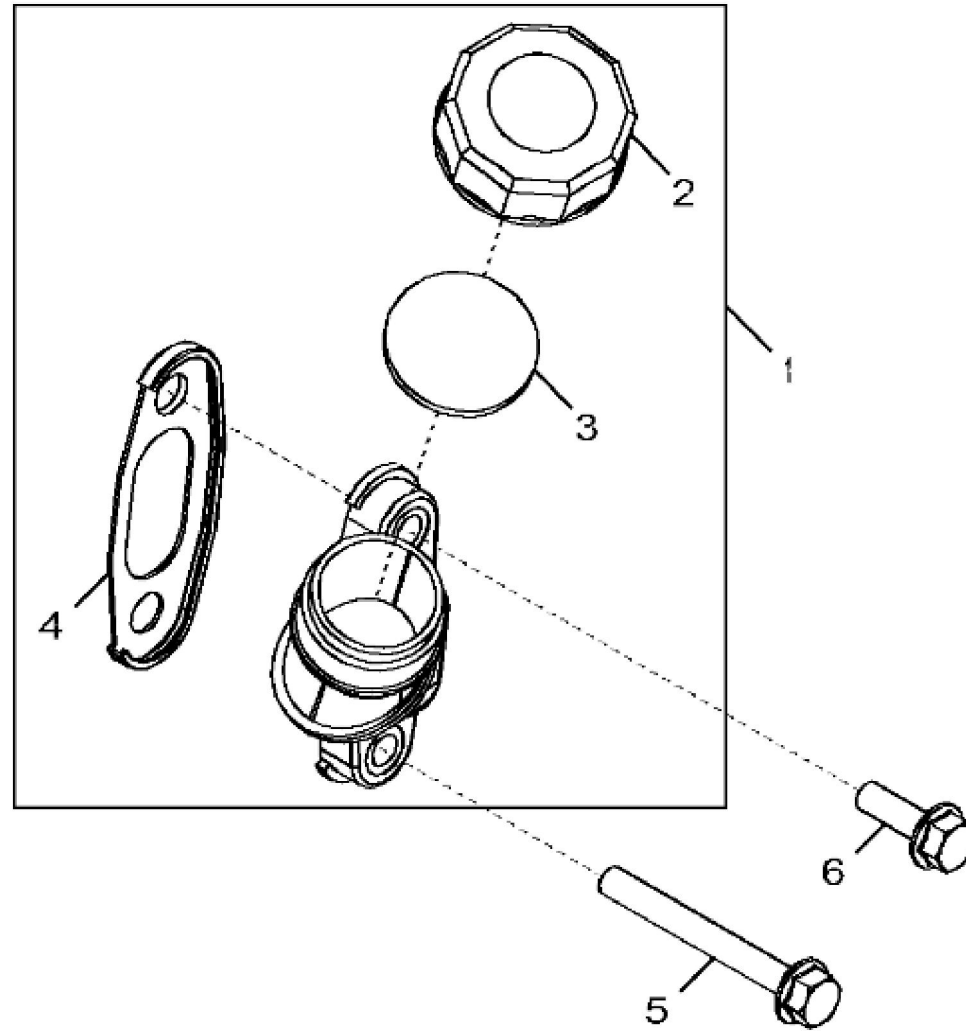

John Deere > Turf And Utility > TRACTOR > 5065E - TRACTOR > 5065E Tractor (IT4)(9X3 TSS Transmission W/ Cab)(12X12 PR Transmission W/ Cab and OOS) (For Europe, Australia, New Zealand, JDLA, Sub-Saharan Africa and Mexico) > 20 ENGINE 3029HPY41-DZ100017 > ST757957 - 11AA ROCKER ARM COVER (- XXXXXX)

KEY	PART NO.	PART NAME	QTY	REMARKS	
1	RE515827	VALVE COVER	1		
2	19M7862	SCREW	6	M6 X 20	
3	R106796	GASKET	1		

1254_RE549361_PCD

John Deere > Turf And Utility > TRACTOR > 5065E - TRACTOR > 5065E Tractor (IT4)(9X3 TSS Transmission W/ Cab)(12X12 PR Transmission W/ Cab and OOS) (For Europe, Australia, New Zealand, JDLA, Sub-Saharan Africa and Mexico) > 20 ENGINE 3029HPY41-DZ100017 > ST700744 - 1254 OIL FILLER NECK

KEY	PART NO.	PART NAME	QTY	REMARKS	
1	RE549496	FILLER NECK	1		
2	R90788	PLUG	1		
3	T20328	GASKET	1		
4	R87259	GASKET	1		
5	19M7803	SCREW	1	M8 X 70	
6	19M7867	SCREW	1	M8 X 25	

1350_RE551648_PCD

John Deere > Turf And Utility > TRACTOR > 5065E - TRACTOR > 5065E Tractor (IT4)(9X3 TSS Transmission W/ Cab)(12X12 PR Transmission W/ Cab and OOS) (For Europe, Australia, New Zealand, JDLA, Sub-Saharan Africa and Mexico) > 20 ENGINE 3029HPY41-DZ100017 > ST756041 - 1350 CRANKSHAFT PULLEY

KEY	PART NO.	PART NAME	QTY	REMARKS	
1	R538838	PULLEY	1	MARKED R539503	
2	26H27	SHAFT KEY	1	5/16" X 1-1/8"	
3	R109086	SPACER	1	SUB FOR CD16045	
4	R537016	CAP SCREW	1		

1489_RE549363_PCD

Thank you so much for reading.
Please click the “Buy Now!”
button below to download the
complete manual.