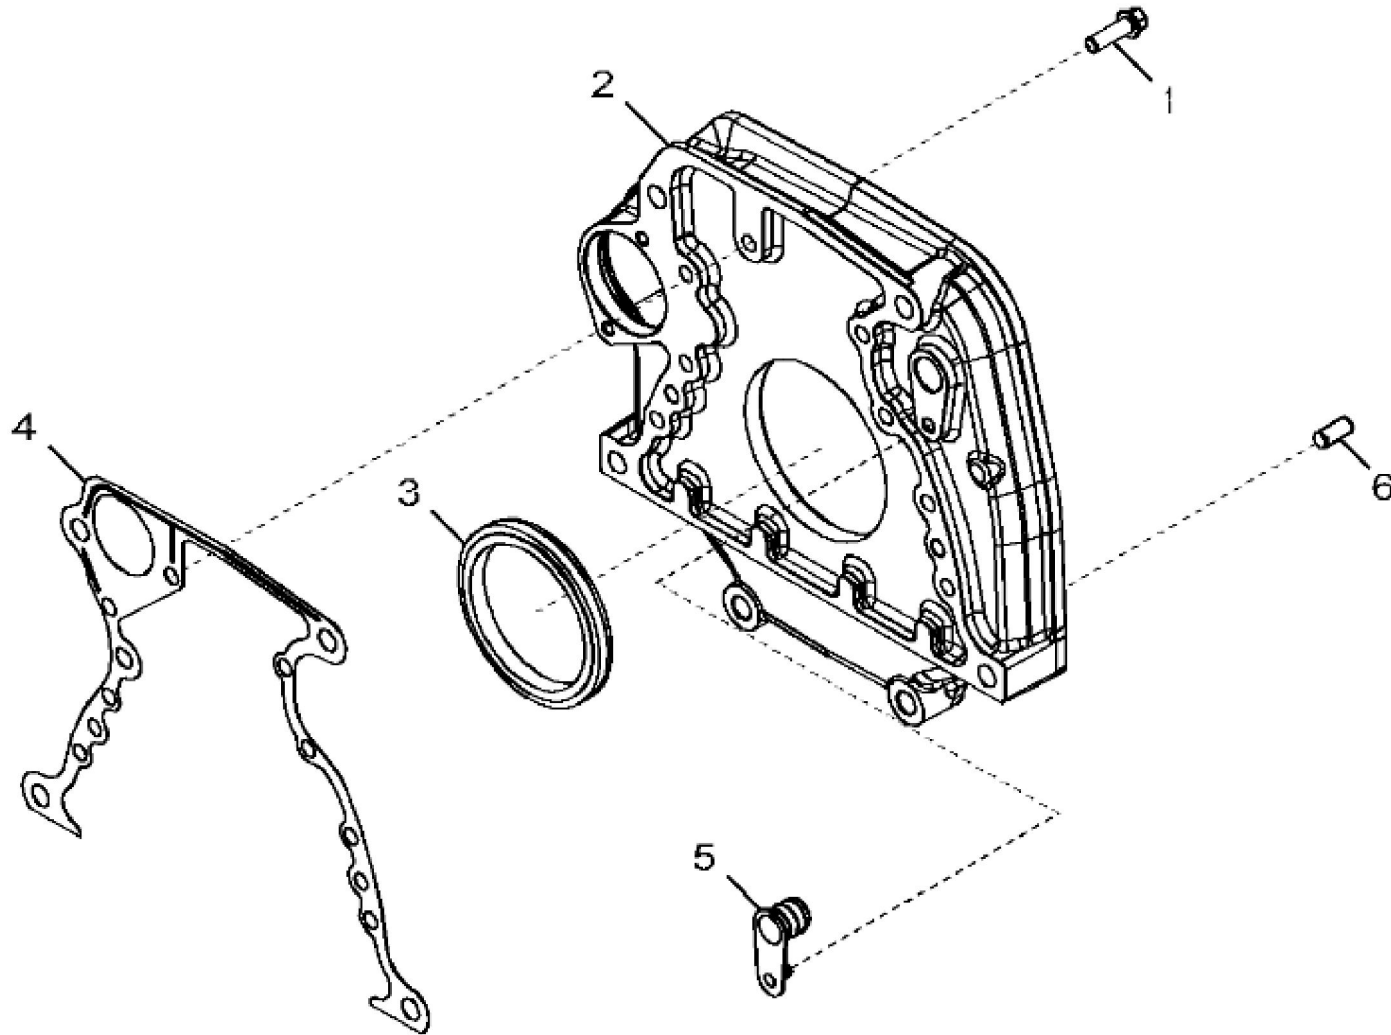

John Deere > Turf And Utility > TRACTOR > 5065E - TRACTOR > 5065E Tractor (IT4)(9X3 TSS Transmission W/ Cab)(12X12 PR Transmission W/ Cab and OOS) (For Europe, Australia, New Zealand, JDLA, Sub-Saharan Africa and Mexico) > 20 ENGINE 3029HPY41-DZ100017 > ST757957 - 11AA ROCKER ARM COVER (- XXXXXX)

KEY	PART NO.	PART NAME	QTY	REMARKS	
1	RE515827	VALVE COVER	1		
2	19M7862	SCREW	6	M6 X 20	
3	R106796	GASKET	1		

1254_RE549361_PCD

John Deere > Turf And Utility > TRACTOR > 5065E - TRACTOR > 5065E Tractor (IT4)(9X3 TSS Transmission W/ Cab)(12X12 PR Transmission W/ Cab and OOS) (For Europe, Australia, New Zealand, JDLA, Sub-Saharan Africa and Mexico) > 20 ENGINE 3029HPY41-DZ100017 > ST700744 - 1254 OIL FILLER NECK

KEY	PART NO.	PART NAME	QTY	REMARKS	
1	RE549496	FILLER NECK	1		
2	R90788	PLUG	1		
3	T20328	GASKET	1		
4	R87259	GASKET	1		
5	19M7803	SCREW	1	M8 X 70	
6	19M7867	SCREW	1	M8 X 25	

1350_RE551648_PCD

John Deere > Turf And Utility > TRACTOR > 5065E - TRACTOR > 5065E Tractor (IT4)(9X3 TSS Transmission W/ Cab)(12X12 PR Transmission W/ Cab and OOS) (For Europe, Australia, New Zealand, JDLA, Sub-Saharan Africa and Mexico) > 20 ENGINE 3029HPY41-DZ100017 > ST756041 - 1350 CRANKSHAFT PULLEY

KEY	PART NO.	PART NAME	QTY	REMARKS	
1	R538838	PULLEY	1	MARKED R539503	
2	26H27	SHAFT KEY	1	5/16" X 1-1/8"	
3	R109086	SPACER	1	SUB FOR CD16045	
4	R537016	CAP SCREW	1		

1489_RE549363_PCD

Thank you so much for reading.
Please click the “Buy Now!”
button below to download the
complete manual.