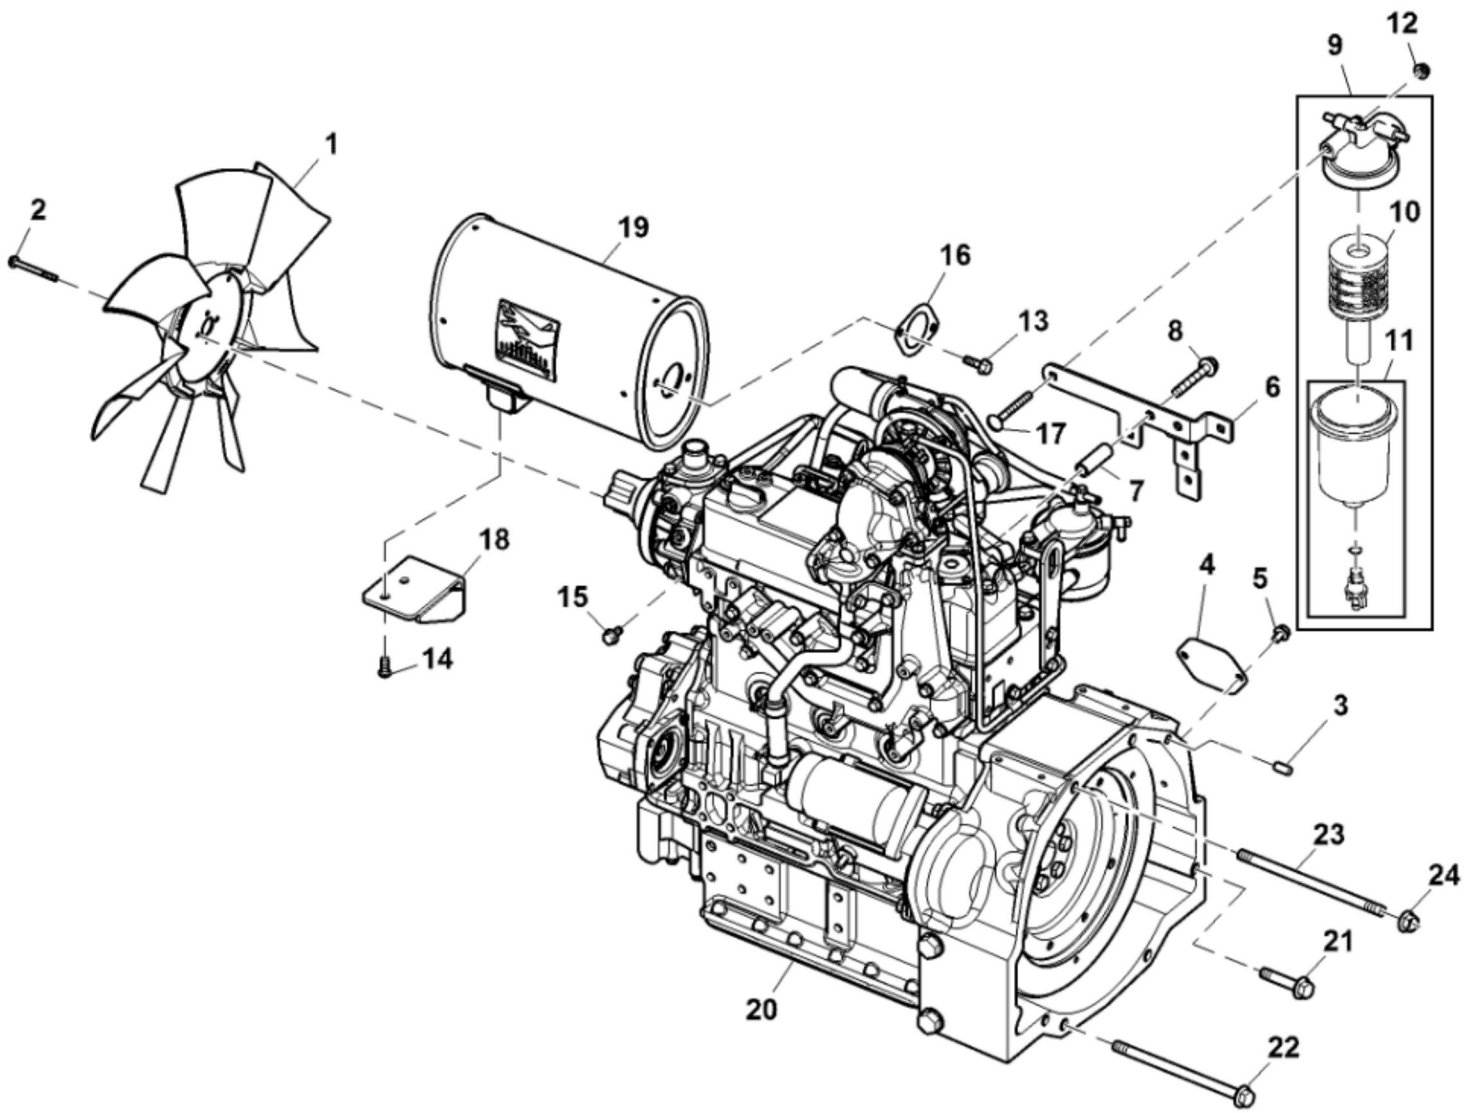

PULV104508A

KEY	PART NO.	PART NAME	QTY	REMARKS
1	M809565	DRAIN PLUG	1	
2	15H562	PIPE PLUG	1	1"
3	M801189	BOLT	10	
4	MIU800573	CAMSHAFT	1	
5	30M7023	PLUG	8	
6	CH10314	PLUG	1	
7	CH10335	PLUG	2	
8	MIA880555	BEARING	2	(Over Sized (O.S=0.25) Part) SUB FOR AM875373
9	M87801	PLUG	2	
10	M801186	BOLT	18	
11	MIU800384	GASKET	1	
12	M811307	PLUG	1	
13	MIA880554	BEARING	5	(Spare Part)
13	MIA880550	BEARING	5	(Under Sized (U.S=0.25) Part)
13	AM875371	BEARING KIT	5	
14	MIA13177	DIESEL ENGINE	1	Not Illustrated; MARKED 4TNV84T-BMJTE; SUB FOR MIA12243

LV274867

KEY	PART NO.	PART NAME	QTY	REMARKS
1	LVU23150	FAN	1	
2	M89120	BOLT	4	
3	44M7131	DOWEL PIN	2	
4	M132855	PLATE	1	
5	19M7864	SCREW	2	M8 X 12
6	LVU29587	PLATE	1	
7	28H1532	SPACER	2	0.493" X 0.675" X 2"
8	19M7808	SCREW	2	M10 X 65
9	AM881823	SEPARATOR	1	
10	M811032	FILTER ELEMENT	1	
11	MIA880786	DUST BOWL	1	
12	14M7298	FLANGE NUT	1	M8
13	19M7867	SCREW	2	M8 X 25
14	21M7572	SOCKET HEAD SCREW	2	M8 X 20
15	19M7865	SCREW	2	M8 X 16
16	M805007	GASKET	2	
17	03M7305	BOLT	1	M8 X 70
18	MIU803323	CLIP	1	
19	MIU803777	MUFFLER	1	
20	MIA13177	DIESEL ENGINE	1	SUB FOR MIA12243
21	19M7815	SCREW	5	M12 X 60
22	LVU25337	SCREW	2	
23	LVU26821	ROD	2	
24	14M7299	FLANGE NUT	2	M12

PULV104509

KEY	PART NO.	PART NAME	QTY	REMARKS
1	MIA883012	HOUSING	1	
2	M811078	SEAL	1	
3	MIU800802	GEAR CASE	1	
4	MIU800440	STUD	3	
5	M805710	CAP	1	
6	CH18096	COVER	3	
7	M800974	PIPE	2	
8	M810185	O-RING	2	
9	CH16940	O-RING	1	
10	M803523	WASHER	6	
11	M805711	PACKING	1	
12	19M7865	SCREW	11	M8 X 16, SUB FOR CH18390
13	19M7868	SCREW	4	M8 X 30
14	CH19090	BOLT	10	
15	CH19136	BOLT	3	
16	14M7298	FLANGE NUT	3	M8, SUB FOR M810186
17	MIU802578	GASKET	2	
18	19M7866	SCREW	1	M8 X 20, SUB FOR CH19139
19	MIU800476	COVER	1	
20	CH13526	PACKING	1	
21	19M7775	SCREW	2	M6 X 16, SUB FOR M87868