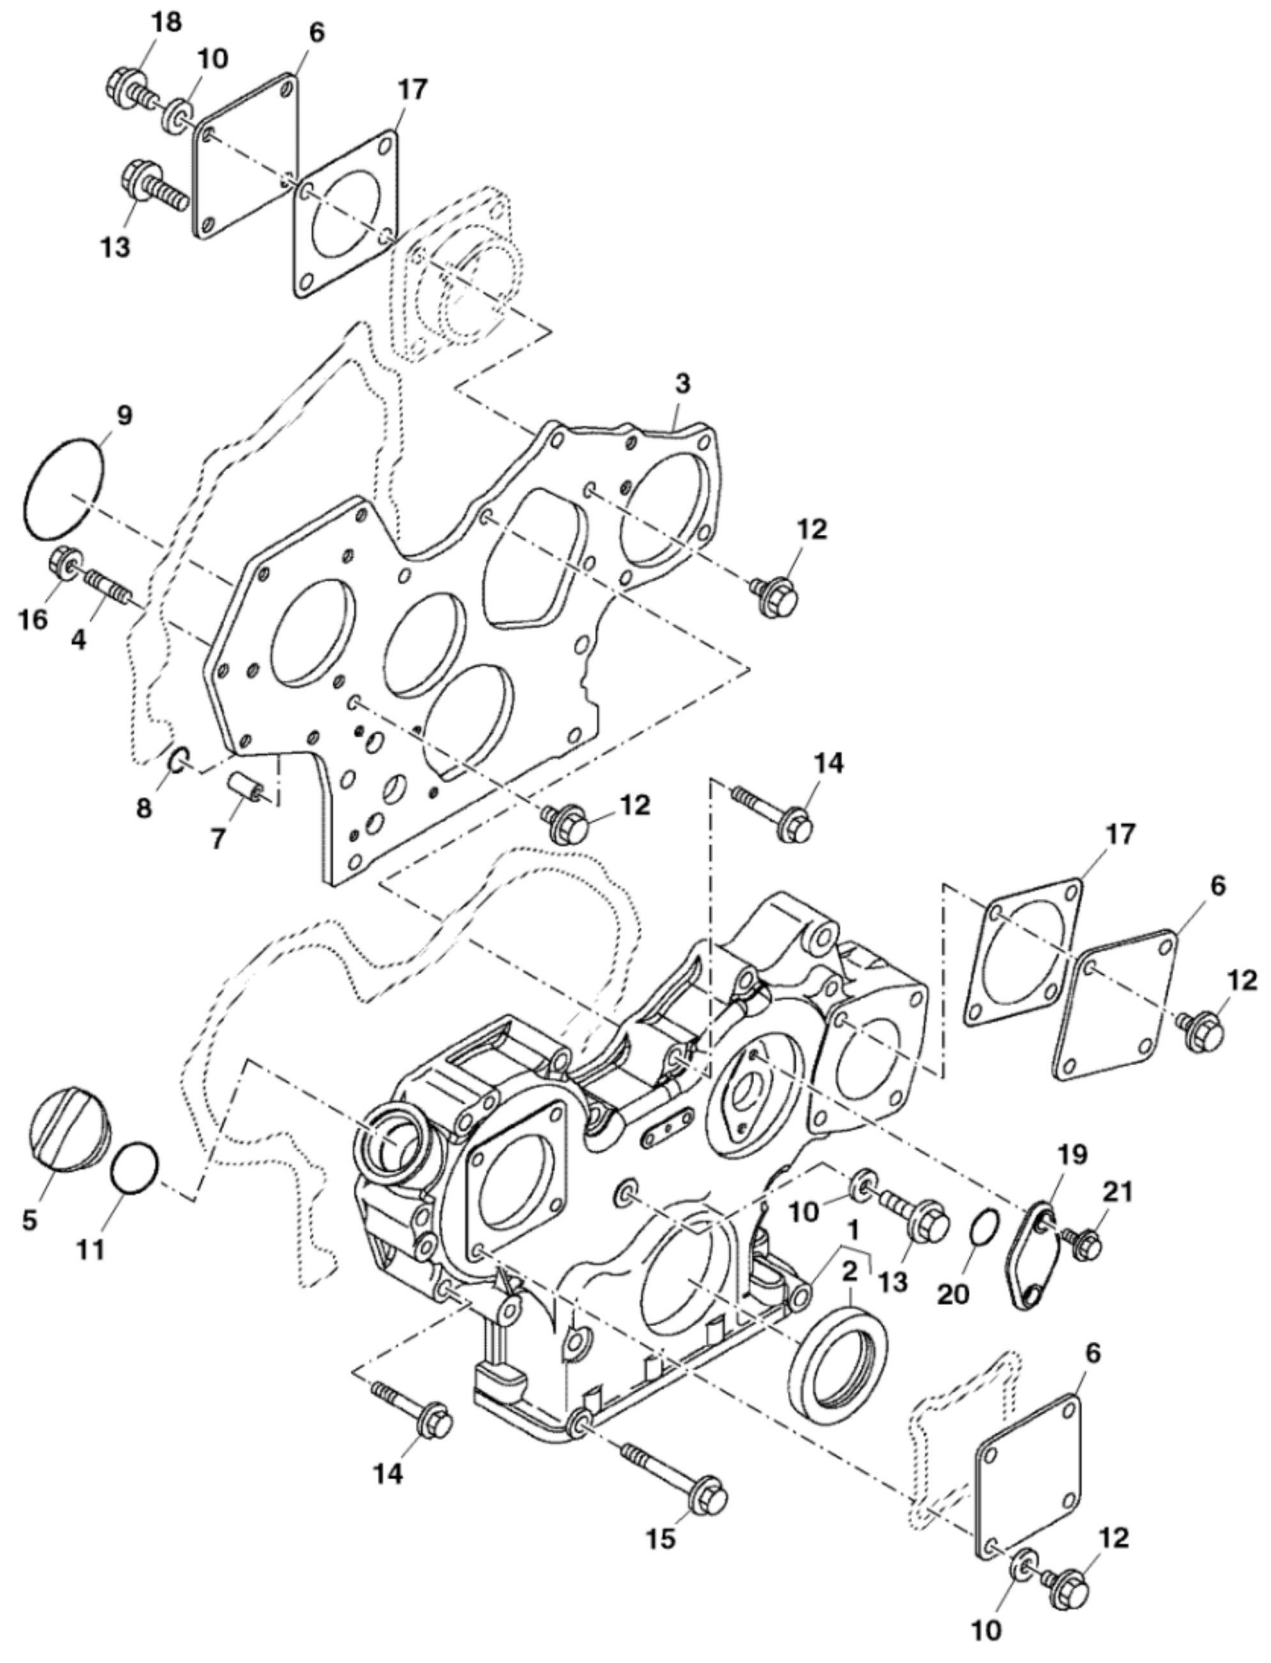

PULV104508A

KEY	PART NO.	PART NAME	QTY	REMARKS
1	M809565	DRAIN PLUG	1	
2	15H562	PIPE PLUG	1	1"
3	M801189	BOLT	10	
4	MIU800573	CAMSHAFT	1	
5	30M7023	PLUG	8	
6	CH10314	PLUG	1	
7	CH10335	PLUG	2	
8	MIA880555	BEARING	2	(Over Sized (O.S=0.25) Part) SUB FOR AM875373
9	M87801	PLUG	2	
10	M801186	BOLT	18	
11	MIU800384	GASKET	1	
12	M811307	PLUG	1	
13	MIA880554	BEARING	5	(Spare Part)
13	MIA880550	BEARING	5	(Under Sized (U.S=0.25) Part)
13	AM875371	BEARING KIT	5	
14	MIA13177	DIESEL ENGINE	1	Not Illustrated; MARKED 4TNV84T-BMJTE; SUB FOR MIA12243

LV274867

KEY	PART NO.	PART NAME	QTY	REMARKS
1	LVU23150	FAN	1	
2	M89120	BOLT	4	
3	44M7131	DOWEL PIN	2	
4	M132855	PLATE	1	
5	19M7864	SCREW	2	M8 X 12
6	LVU29587	PLATE	1	
7	28H1532	SPACER	2	0.493" X 0.675" X 2"
8	19M7808	SCREW	2	M10 X 65
9	AM881823	SEPARATOR	1	
10	M811032	FILTER ELEMENT	1	
11	MIA880786	DUST BOWL	1	
12	14M7298	FLANGE NUT	1	M8
13	19M7867	SCREW	2	M8 X 25
14	21M7572	SOCKET HEAD SCREW	2	M8 X 20
15	19M7865	SCREW	2	M8 X 16
16	M805007	GASKET	2	
17	03M7305	BOLT	1	M8 X 70
18	MIU803323	CLIP	1	
19	MIU803777	MUFFLER	1	
20	MIA13177	DIESEL ENGINE	1	SUB FOR MIA12243
21	19M7815	SCREW	5	M12 X 60
22	LVU25337	SCREW	2	
23	LVU26821	ROD	2	
24	14M7299	FLANGE NUT	2	M12

PULV104509

KEY	PART NO.	PART NAME	QTY	REMARKS
1	MIA883012	HOUSING	1	
2	M811078	SEAL	1	
3	MIU800802	GEAR CASE	1	
4	MIU800440	STUD	3	
5	M805710	CAP	1	
6	CH18096	COVER	3	
7	M800974	PIPE	2	
8	M810185	O-RING	2	
9	CH16940	O-RING	1	
10	M803523	WASHER	6	
11	M805711	PACKING	1	
12	19M7865	SCREW	11	M8 X 16, SUB FOR CH18390
13	19M7868	SCREW	4	M8 X 30
14	CH19090	BOLT	10	
15	CH19136	BOLT	3	
16	14M7298	FLANGE NUT	3	M8, SUB FOR M810186
17	MIU802578	GASKET	2	
18	19M7866	SCREW	1	M8 X 20, SUB FOR CH19139
19	MIU800476	COVER	1	
20	CH13526	PACKING	1	
21	19M7775	SCREW	2	M6 X 16, SUB FOR M87868