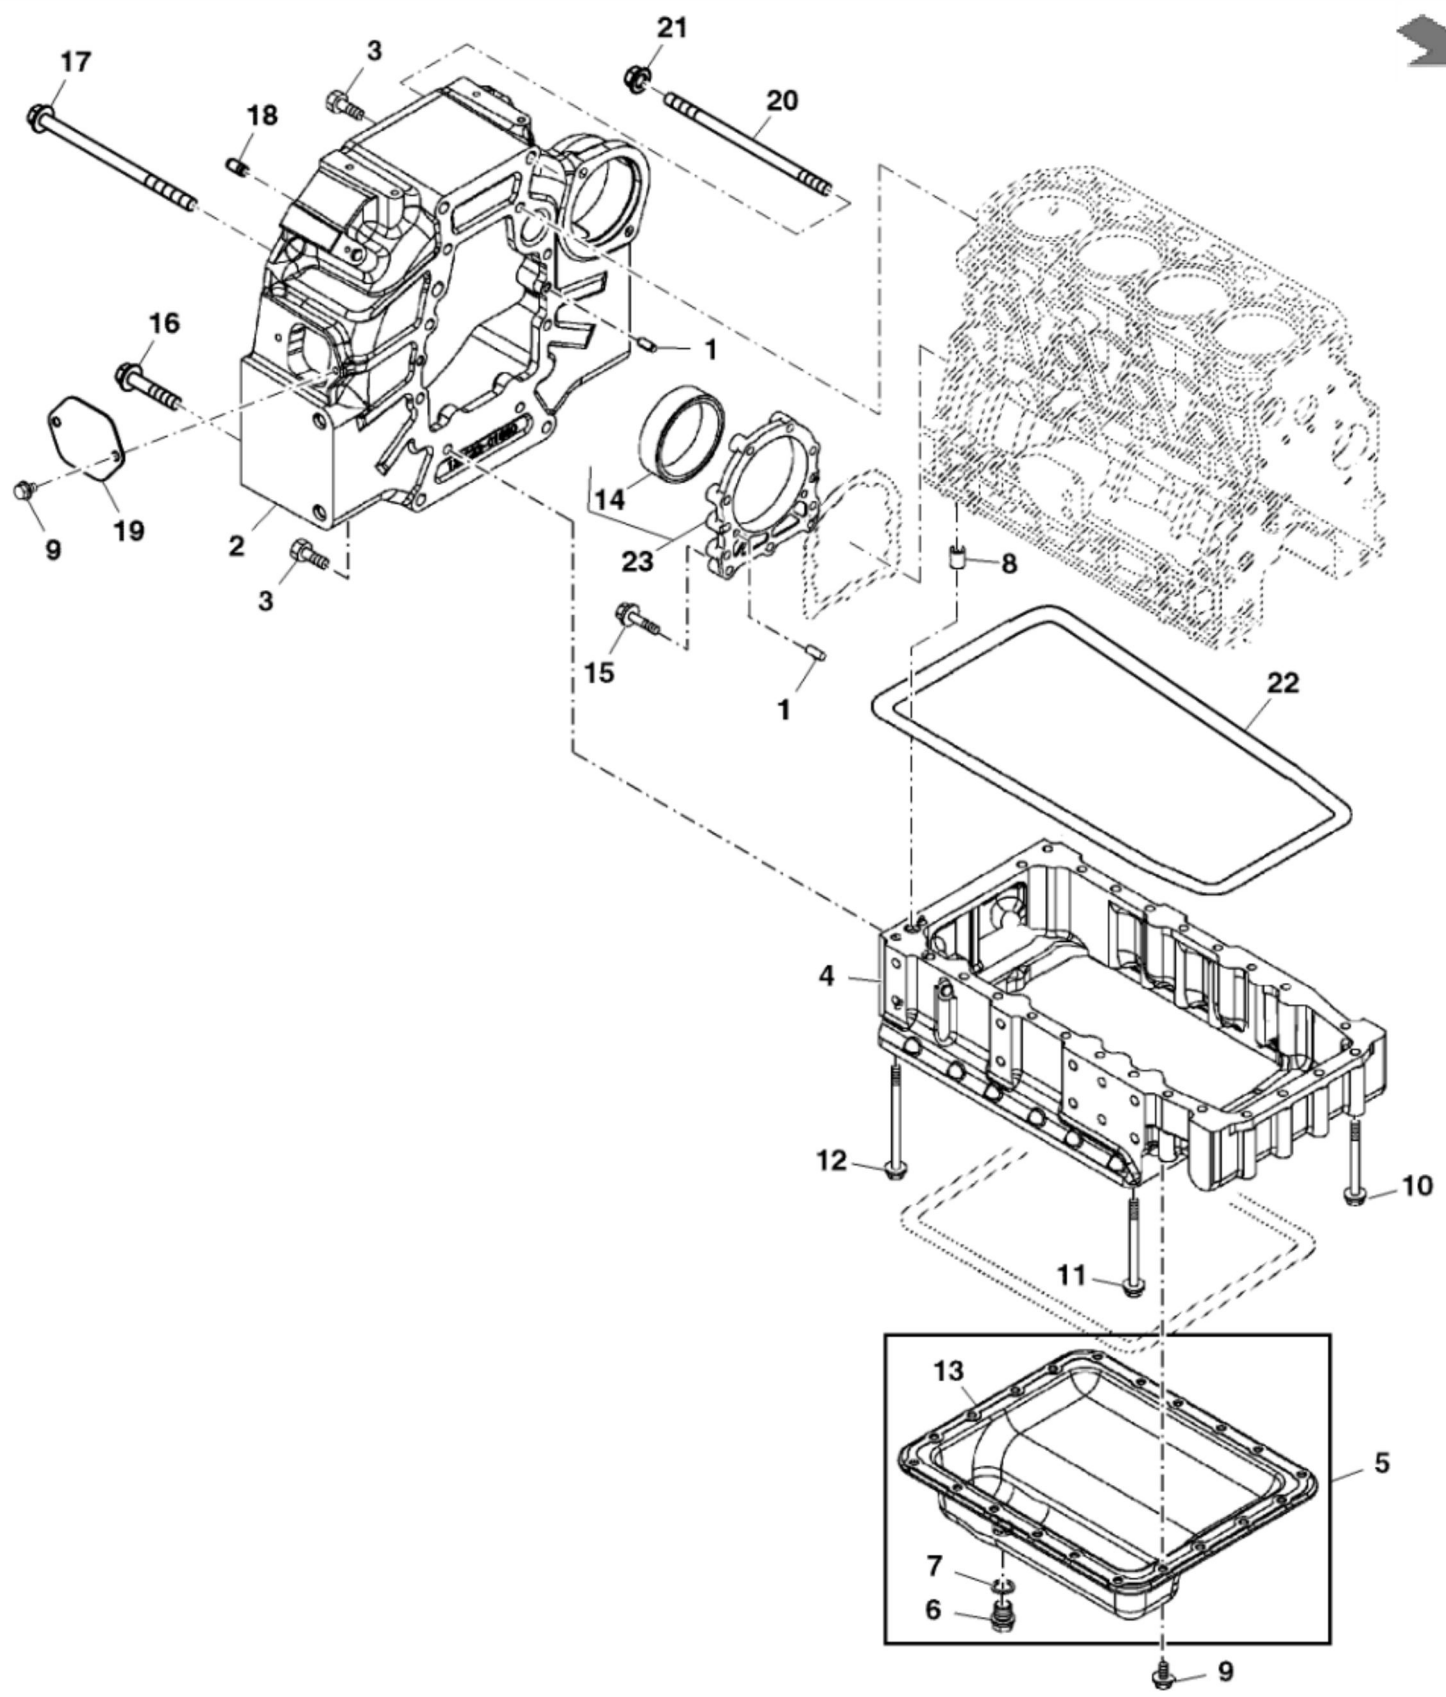

PULV104508A

KEY	PART NO.	PART NAME	QTY	REMARKS
1	M809565	DRAIN PLUG	1	
2	15H562	PIPE PLUG	1	1"
3	M801189	BOLT	10	
4	MIU800573	CAMSHAFT	1	
5	30M7023	PLUG	8	
6	CH10314	PLUG	1	
7	CH10335	PLUG	2	
8	MIA880555	BEARING	2	(Over Sized (O.S=0.25) Part) SUB FOR AM875373
9	M87801	PLUG	2	
10	M801186	BOLT	18	
11	MIU800384	GASKET	1	
12	M811307	PLUG	1	
13	MIA880554	BEARING	5	(Spare Part)
13	MIA880550	BEARING	5	(Under Sized (U.S=0.25) Part)
13	AM875371	BEARING KIT	5	
14	MIA13177	DIESEL ENGINE	1	Not Illustrated; MARKED 4TNV84T-BMJTE; SUB FOR MIA12243

LV274867

KEY	PART NO.	PART NAME	QTY	REMARKS
1	LVU23150	FAN	1	
2	M89120	BOLT	4	
3	44M7131	DOWEL PIN	2	
4	M132855	PLATE	1	
5	19M7864	SCREW	2	M8 X 12
6	LVU29587	PLATE	1	
7	28H1532	SPACER	2	0.493" X 0.675" X 2"
8	19M7808	SCREW	2	M10 X 65
9	AM881823	SEPARATOR	1	
10	M811032	FILTER ELEMENT	1	
11	MIA880786	DUST BOWL	1	
12	14M7298	FLANGE NUT	1	M8
13	19M7867	SCREW	2	M8 X 25
14	21M7572	SOCKET HEAD SCREW	2	M8 X 20
15	19M7865	SCREW	2	M8 X 16
16	M805007	GASKET	2	
17	03M7305	BOLT	1	M8 X 70
18	MIU803323	CLIP	1	
19	MIU803777	MUFFLER	1	
20	MIA13177	DIESEL ENGINE	1	SUB FOR MIA12243
21	19M7815	SCREW	5	M12 X 60
22	LVU25337	SCREW	2	
23	LVU26821	ROD	2	
24	14M7299	FLANGE NUT	2	M12

PULV104509

KEY	PART NO.	PART NAME	QTY	REMARKS
1	MIA883012	HOUSING	1	
2	M811078	SEAL	1	
3	MIU800802	GEAR CASE	1	
4	MIU800440	STUD	3	
5	M805710	CAP	1	
6	CH18096	COVER	3	
7	M800974	PIPE	2	
8	M810185	O-RING	2	
9	CH16940	O-RING	1	
10	M803523	WASHER	6	
11	M805711	PACKING	1	
12	19M7865	SCREW	11	M8 X 16, SUB FOR CH18390
13	19M7868	SCREW	4	M8 X 30
14	CH19090	BOLT	10	
15	CH19136	BOLT	3	
16	14M7298	FLANGE NUT	3	M8, SUB FOR M810186
17	MIU802578	GASKET	2	
18	19M7866	SCREW	1	M8 X 20, SUB FOR CH19139
19	MIU800476	COVER	1	
20	CH13526	PACKING	1	
21	19M7775	SCREW	2	M6 X 16, SUB FOR M87868