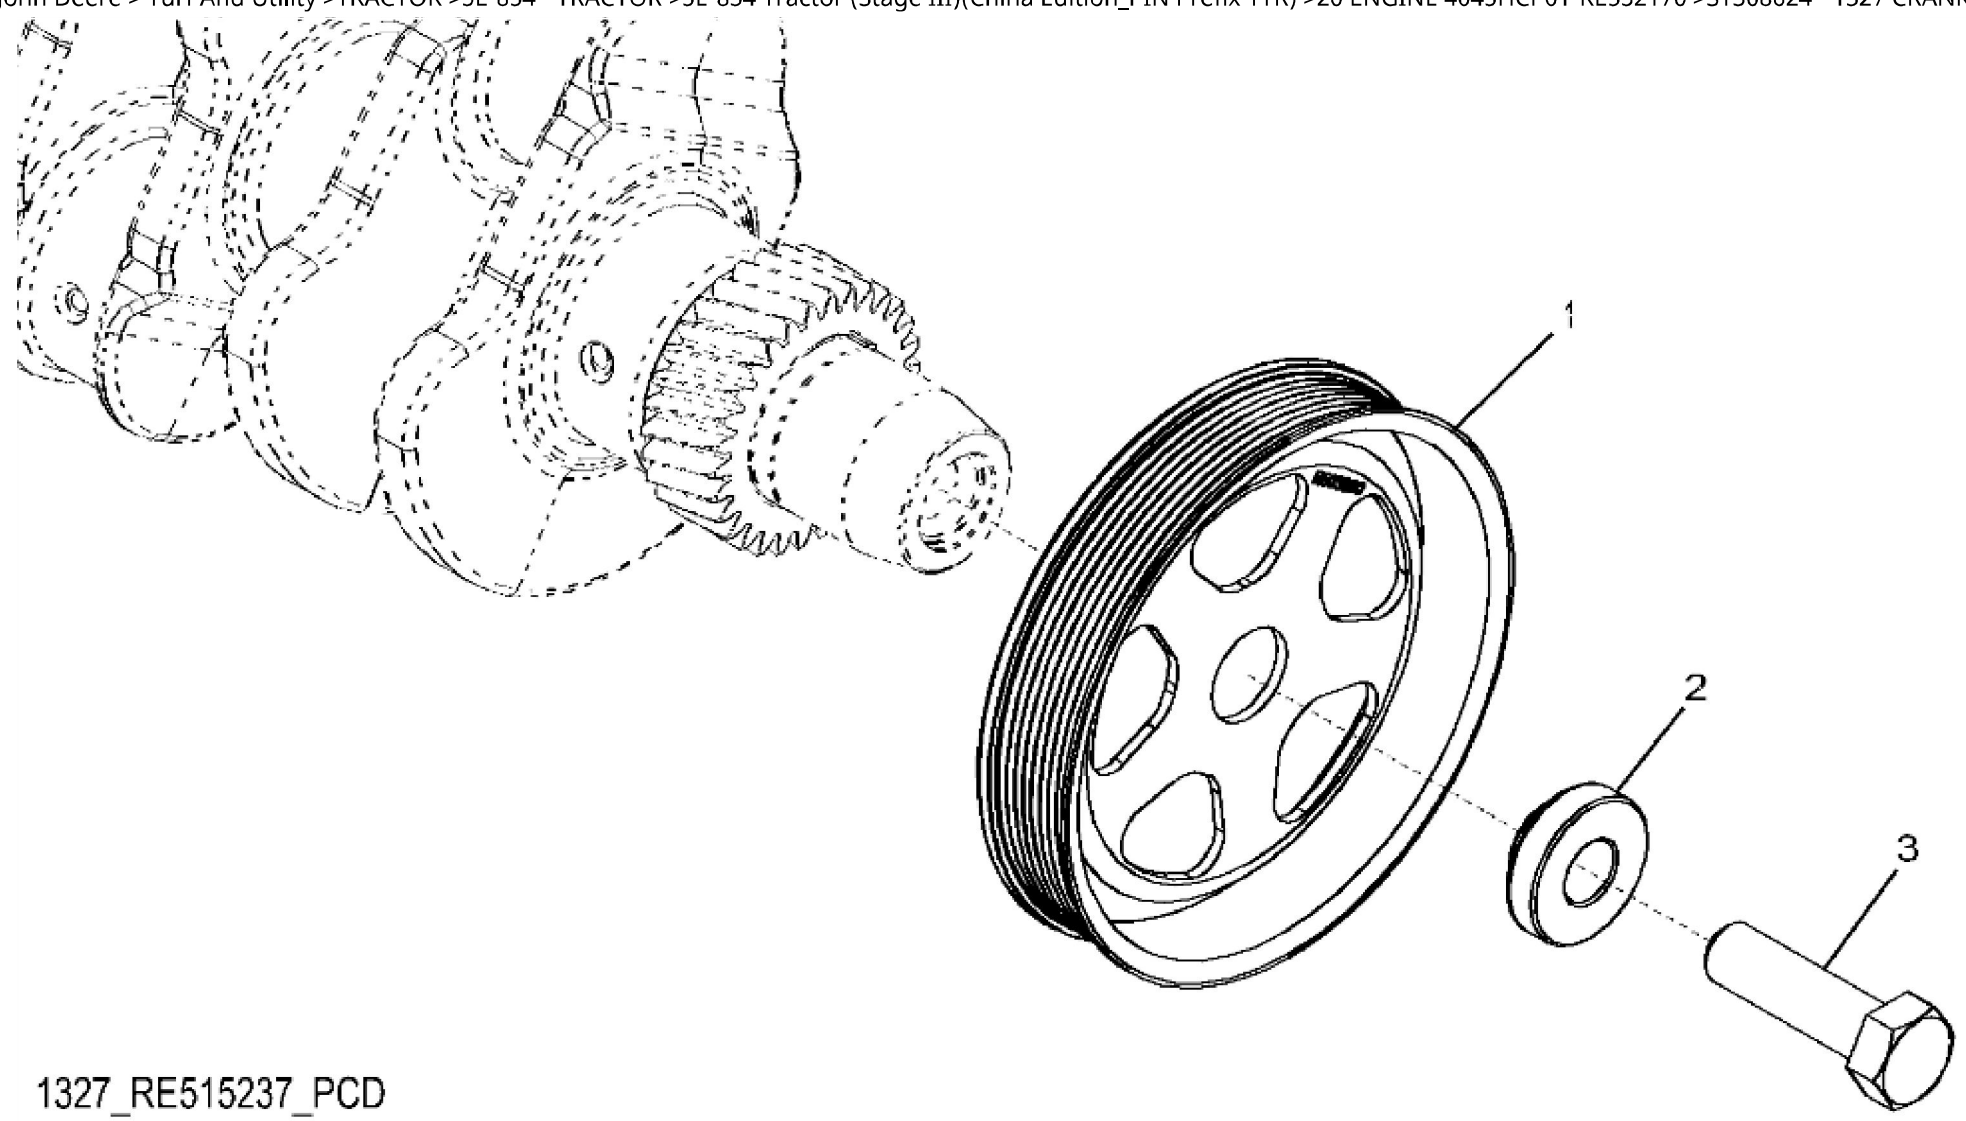

KEY	PART NO.	PART NAME	QTY	REMARKS	
1	R521401	MEDALLION	1	SUB FOR R116324	
2	H23125	PLUG	4		
3	R123574	NUT	4		
4	R123575	O-RING	4		
5	R524480	GASKET	1	SUB FOR R123542	
6	RE502969	VALVE COVER	1	MARKED R519779	
7	RE70401	VALVE COVER	1	MARKED R519777	
8	RE59801	PLUG	1	USE WITH RE70401	
9	U11017	O-RING	1	USE WITH RE70401	

KEY	PART NO.	PART NAME	QTY	REMARKS	
1	19M7979	SCREW	2	M8 X 55	
2	RE529554	FILLER CAP	1		
3	R80135	GASKET	1		
4	R532599	FILLER NECK	1	SUB FOR R521157	
5	R136495	GASKET	2		
6	R116296	COVER	1		
7	RE67238	SCREW	2	(Threads With Pre-Applied Sealant)	

1327_RE515237_PCD

KEY	PART NO.	PART NAME	QTY	REMARKS	
1	R503880	PULLEY	1	OD = 188 mm	
2	R515040	BUSHING	1	OD = 50 mm	
3	R516648	CAP SCREW	1	M20 X 70	

1483_RE541962_PCD

Thank you so much for reading.
Please click the “Buy Now!”
button below to download the
complete manual.