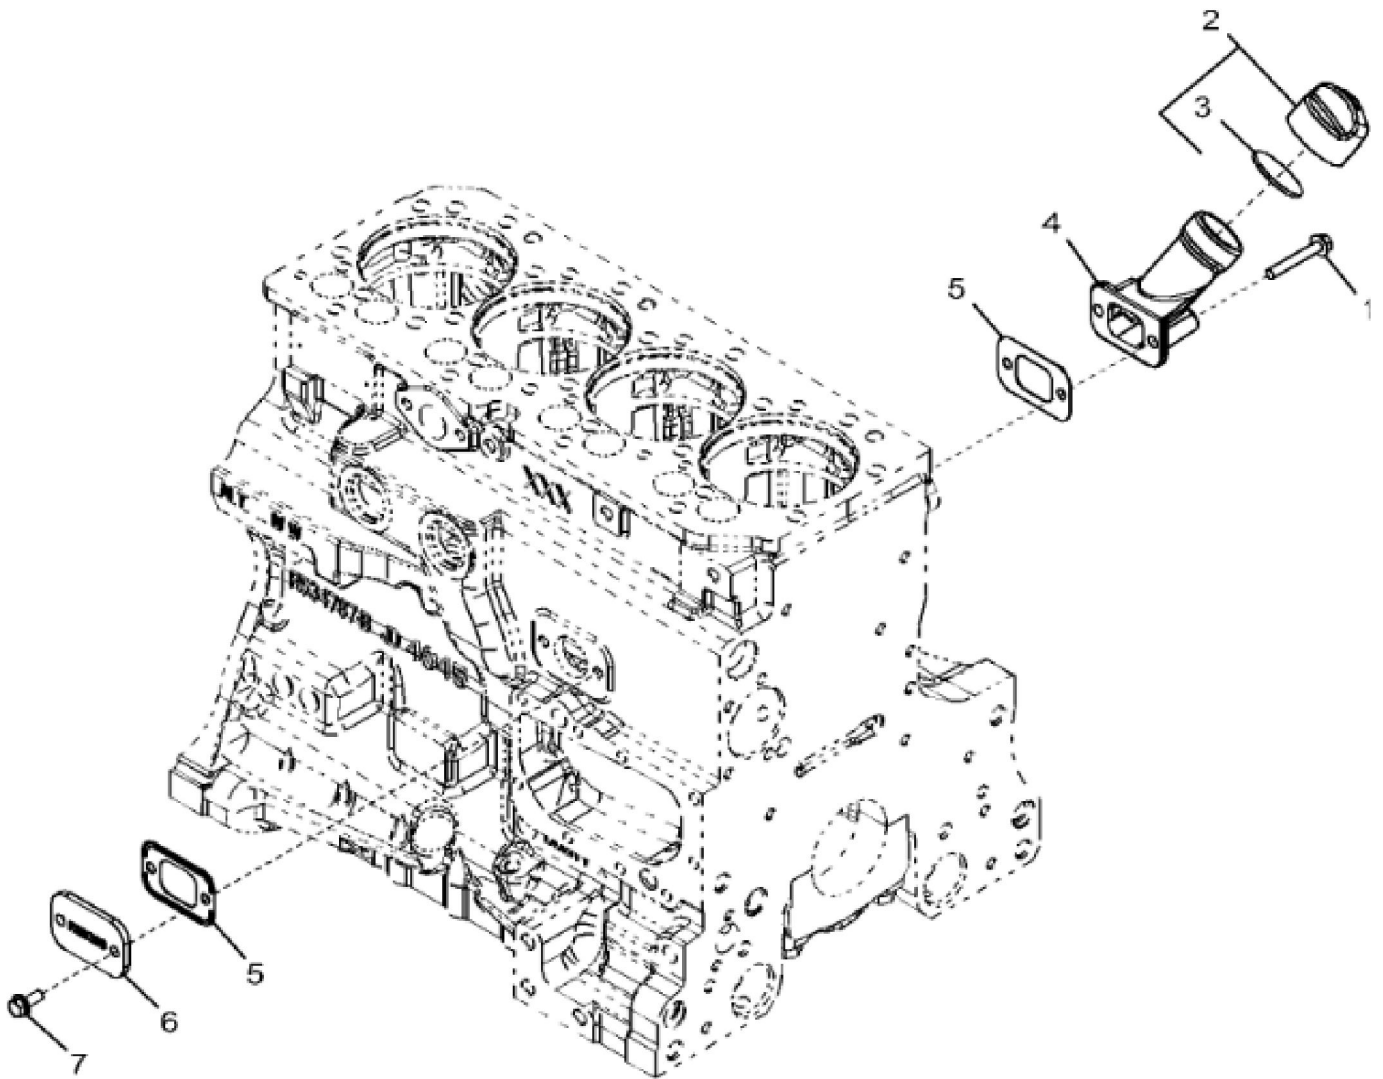

KEY	PART NO.	PART NAME	QTY	REMARKS	
1	R521401	MEDALLION	1	SUB FOR R116324	
2	H23125	PLUG	4		
3	R123574	NUT	4		
4	R123575	O-RING	4		
5	R524480	GASKET	1	SUB FOR R123542	
6	RE502969	VALVE COVER	1	MARKED R519779	
7	RE70401	VALVE COVER	1	MARKED R519777	
8	RE59801	PLUG	1	USE WITH RE70401	
9	U11017	O-RING	1	USE WITH RE70401	

KEY	PART NO.	PART NAME	QTY	REMARKS	
1	19M7979	SCREW	2	M8 X 55	
2	RE529554	FILLER CAP	1		
3	R80135	GASKET	1		
4	R532599	FILLER NECK	1	SUB FOR R521157	
5	R136495	GASKET	2		
6	R116296	COVER	1		
7	RE67238	SCREW	2	(Threads With Pre-Applied Sealant)	

1327_RE515237_PCD

KEY	PART NO.	PART NAME	QTY	REMARKS	
1	R503880	PULLEY	1	OD = 188 mm	
2	R515040	BUSHING	1	OD = 50 mm	
3	R516648	CAP SCREW	1	M20 X 70	

1483_RE541962_PCD

Thank you so much for reading.
Please click the “Buy Now!”
button below to download the
complete manual.