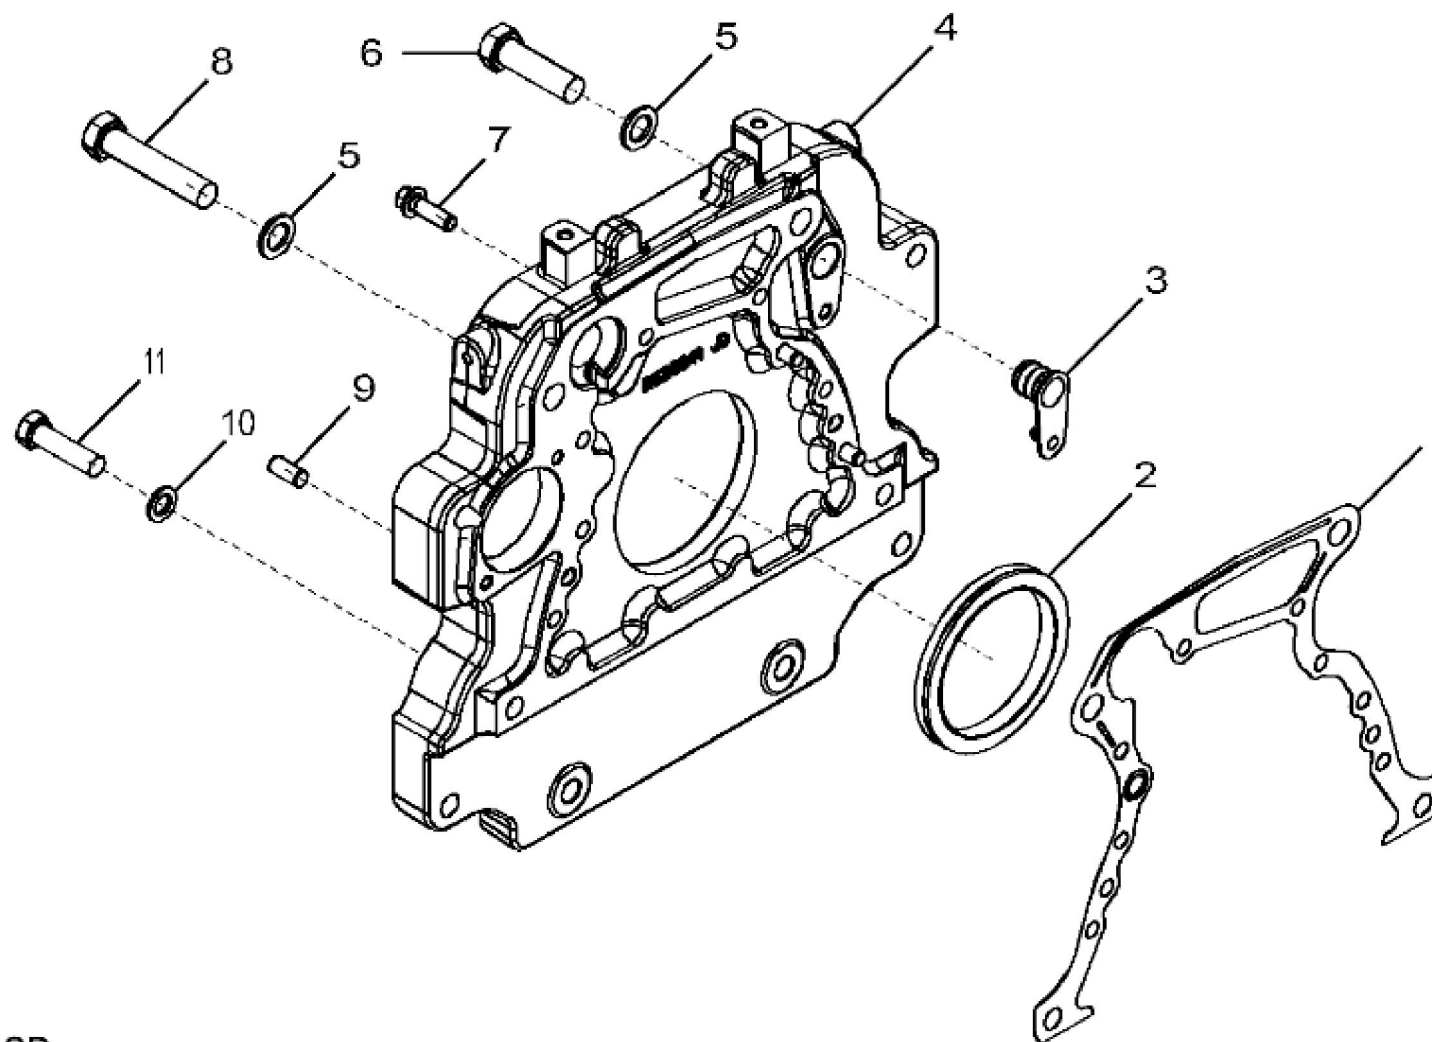

KEY	PART NO.	PART NAME	QTY	REMARKS	
1	R521401	MEDALLION	1	SUB FOR R116324	
2	H23125	PLUG	4		
3	R123574	NUT	4		
4	R123575	O-RING	4		
5	R524480	GASKET	1	SUB FOR R123542	
6	RE502969	VALVE COVER	1	MARKED R519779	
7	RE70401	VALVE COVER	1	MARKED R519777	
8	RE59801	PLUG	1	USE WITH RE70401	
9	U11017	O-RING	1	USE WITH RE70401	

KEY	PART NO.	PART NAME	QTY	REMARKS	
1	19M7979	SCREW	2	M8 X 55	
2	RE529554	FILLER CAP	1		
3	R80135	GASKET	1		
4	R532599	FILLER NECK	1	SUB FOR R521157	
5	R136495	GASKET	2		
6	R116296	COVER	1		
7	RE67238	SCREW	2	(Threads With Pre-Applied Sealant)	

1327_RE515237_PCD

KEY	PART NO.	PART NAME	QTY	REMARKS	
1	R503880	PULLEY	1	OD = 188 mm	
2	R515040	BUSHING	1	OD = 50 mm	
3	R516648	CAP SCREW	1	M20 X 70	

1483_RE541962_PCD

Thank you so much for reading.
Please click the “Buy Now!”
button below to download the
complete manual.