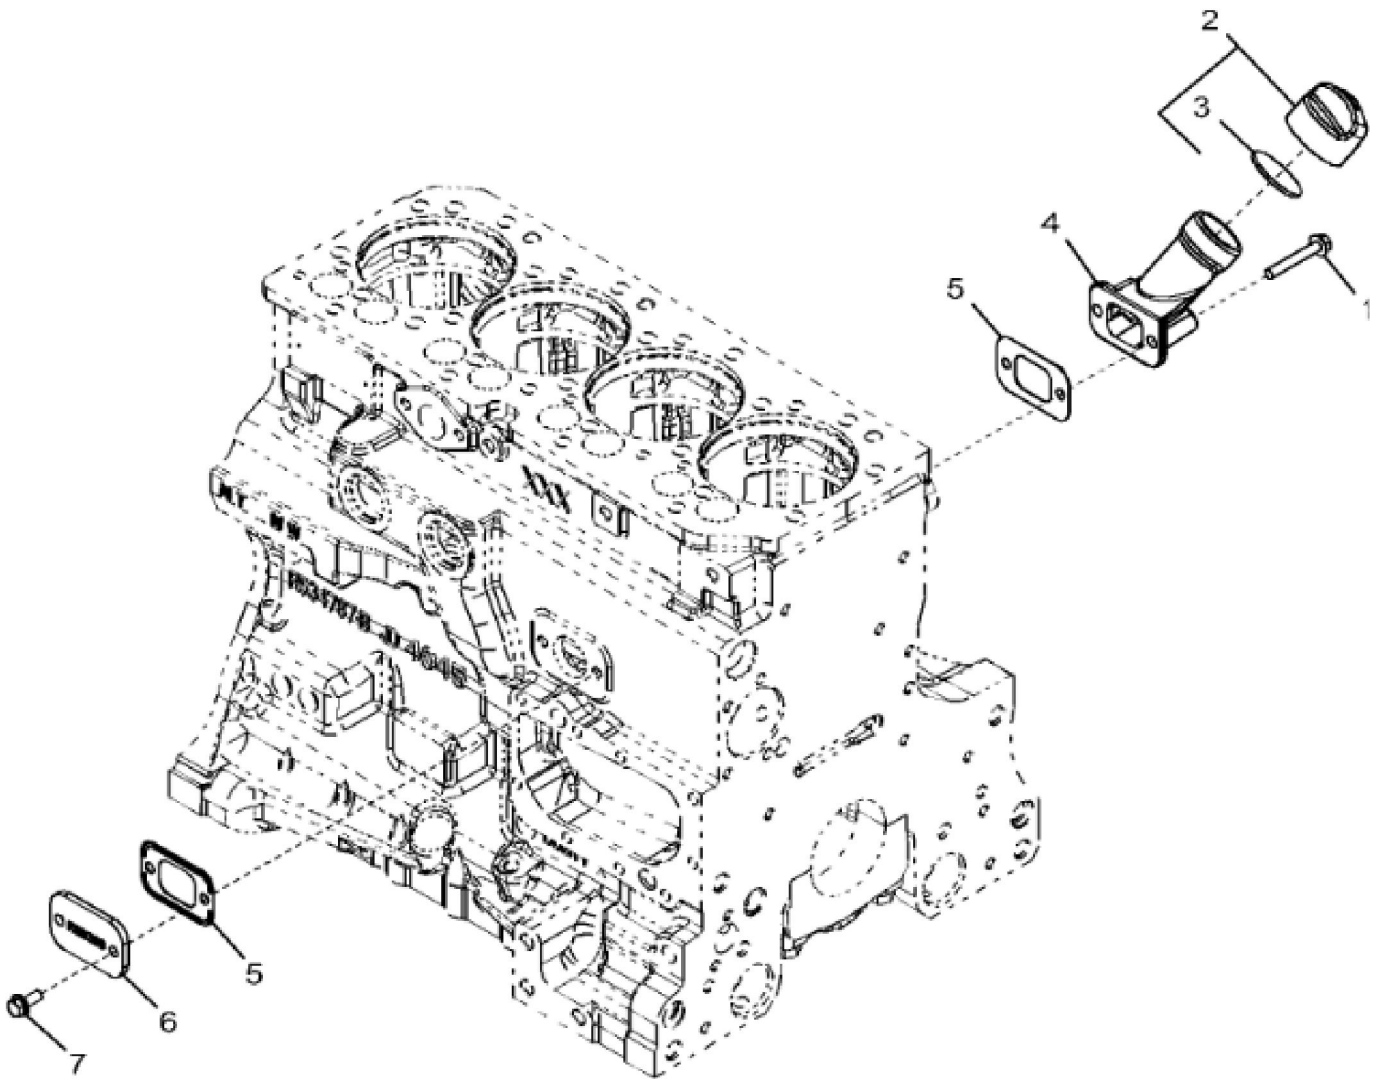

KEY	PART NO.	PART NAME	QTY	REMARKS	
1	R521401	MEDALLION	1	SUB FOR R116324	
2	H23125	PLUG	4		
3	R123574	NUT	4		
4	R123575	O-RING	4		
5	R524480	GASKET	1	SUB FOR R123542	
6	RE502969	VALVE COVER	1	MARKED R519779	
7	RE70401	VALVE COVER	1	MARKED R519777	
8	RE59801	PLUG	1	USE WITH RE70401	
9	U11017	O-RING	1	USE WITH RE70401	

KEY	PART NO.	PART NAME	QTY	REMARKS	
1	19M7979	SCREW	2	M8 X 55	
2	RE529554	FILLER CAP	1		
3	R80135	GASKET	1		
4	R532599	FILLER NECK	1	SUB FOR R521157	
5	R136495	GASKET	2		
6	R116296	COVER	1		
7	RE67238	SCREW	2	(Threads With Pre-Applied Sealant)	

1327_RE515237_PCD

KEY	PART NO.	PART NAME	QTY	REMARKS	
1	R503880	PULLEY	1	OD = 188 mm	
2	R515040	BUSHING	1	OD = 50 mm	
3	R516648	CAP SCREW	1	M20 X 70	

1483_RE541962_PCD

Thank you so much for reading.
Please click the “Buy Now!”
button below to download the
complete manual.