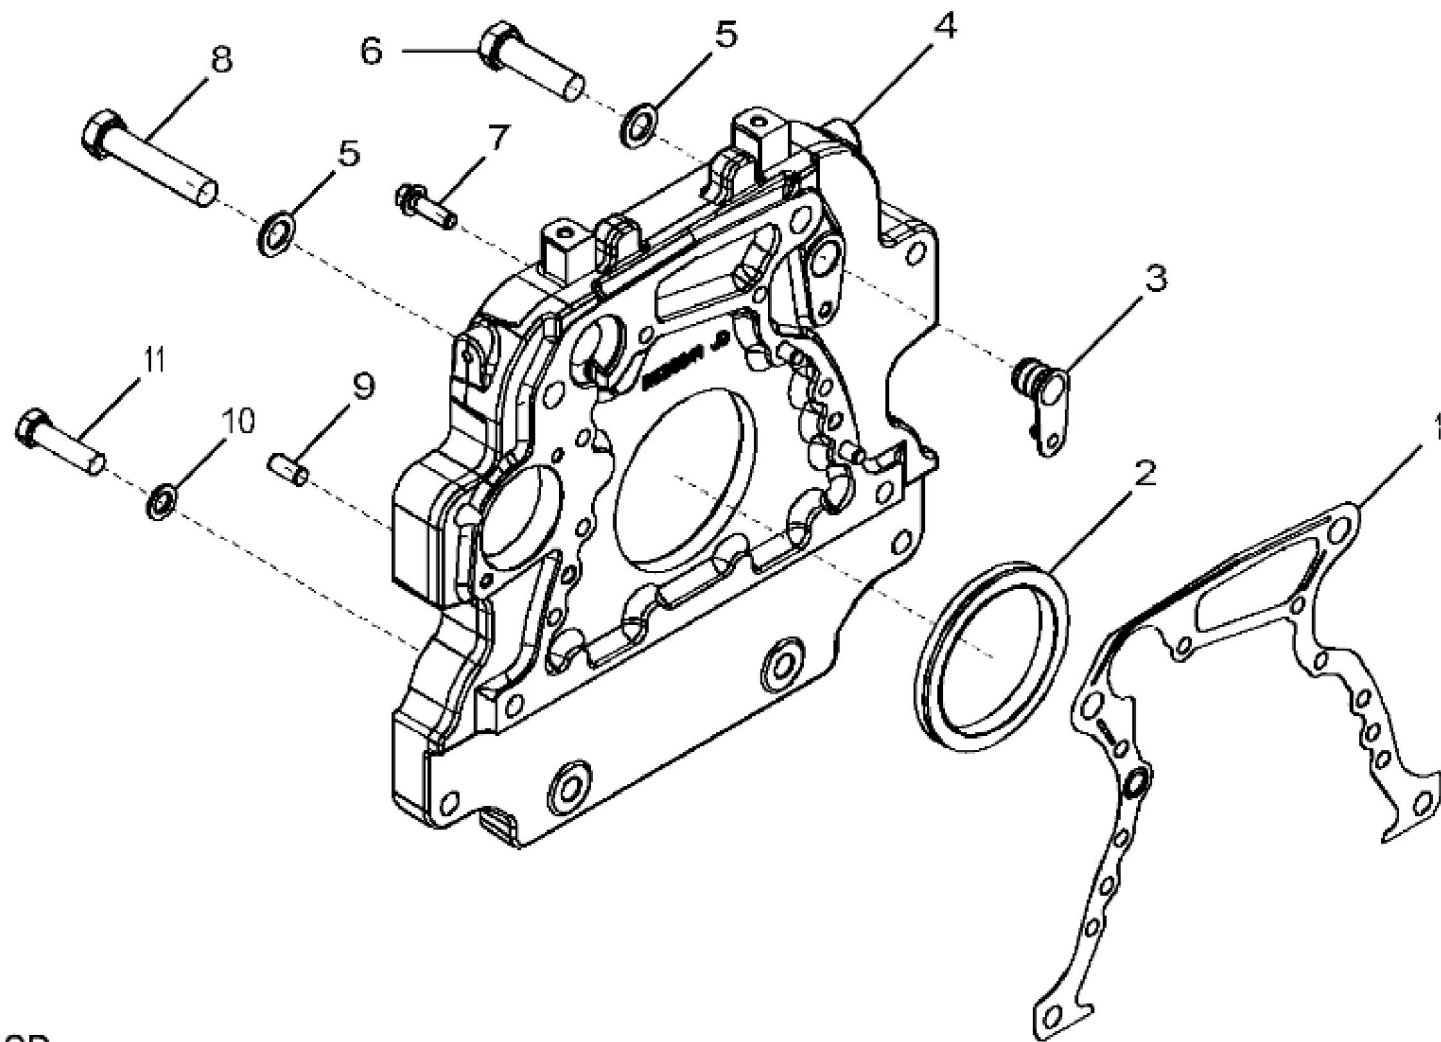

KEY	PART NO.	PART NAME	QTY	REMARKS	
1	R521401	MEDALLION	1	SUB FOR R116324	
2	H23125	PLUG	4		
3	R123574	NUT	4		
4	R123575	O-RING	4		
5	R524480	GASKET	1	SUB FOR R123542	
6	RE502969	VALVE COVER	1	MARKED R519779	
7	RE70401	VALVE COVER	1	MARKED R519777	
8	RE59801	PLUG	1	USE WITH RE70401	
9	U11017	O-RING	1	USE WITH RE70401	

KEY	PART NO.	PART NAME	QTY	REMARKS	
1	19M7979	SCREW	2	M8 X 55	
2	RE529554	FILLER CAP	1		
3	R80135	GASKET	1		
4	R532599	FILLER NECK	1	SUB FOR R521157	
5	R136495	GASKET	2		
6	R116296	COVER	1		
7	RE67238	SCREW	2	(Threads With Pre-Applied Sealant)	

1327_RE515237_PCD

KEY	PART NO.	PART NAME	QTY	REMARKS	
1	R503880	PULLEY	1	OD = 188 mm	
2	R515040	BUSHING	1	OD = 50 mm	
3	R516648	CAP SCREW	1	M20 X 70	

1483_RE541962_PCD

Thank you so much for reading.
Please click the “Buy Now!”
button below to download the
complete manual.