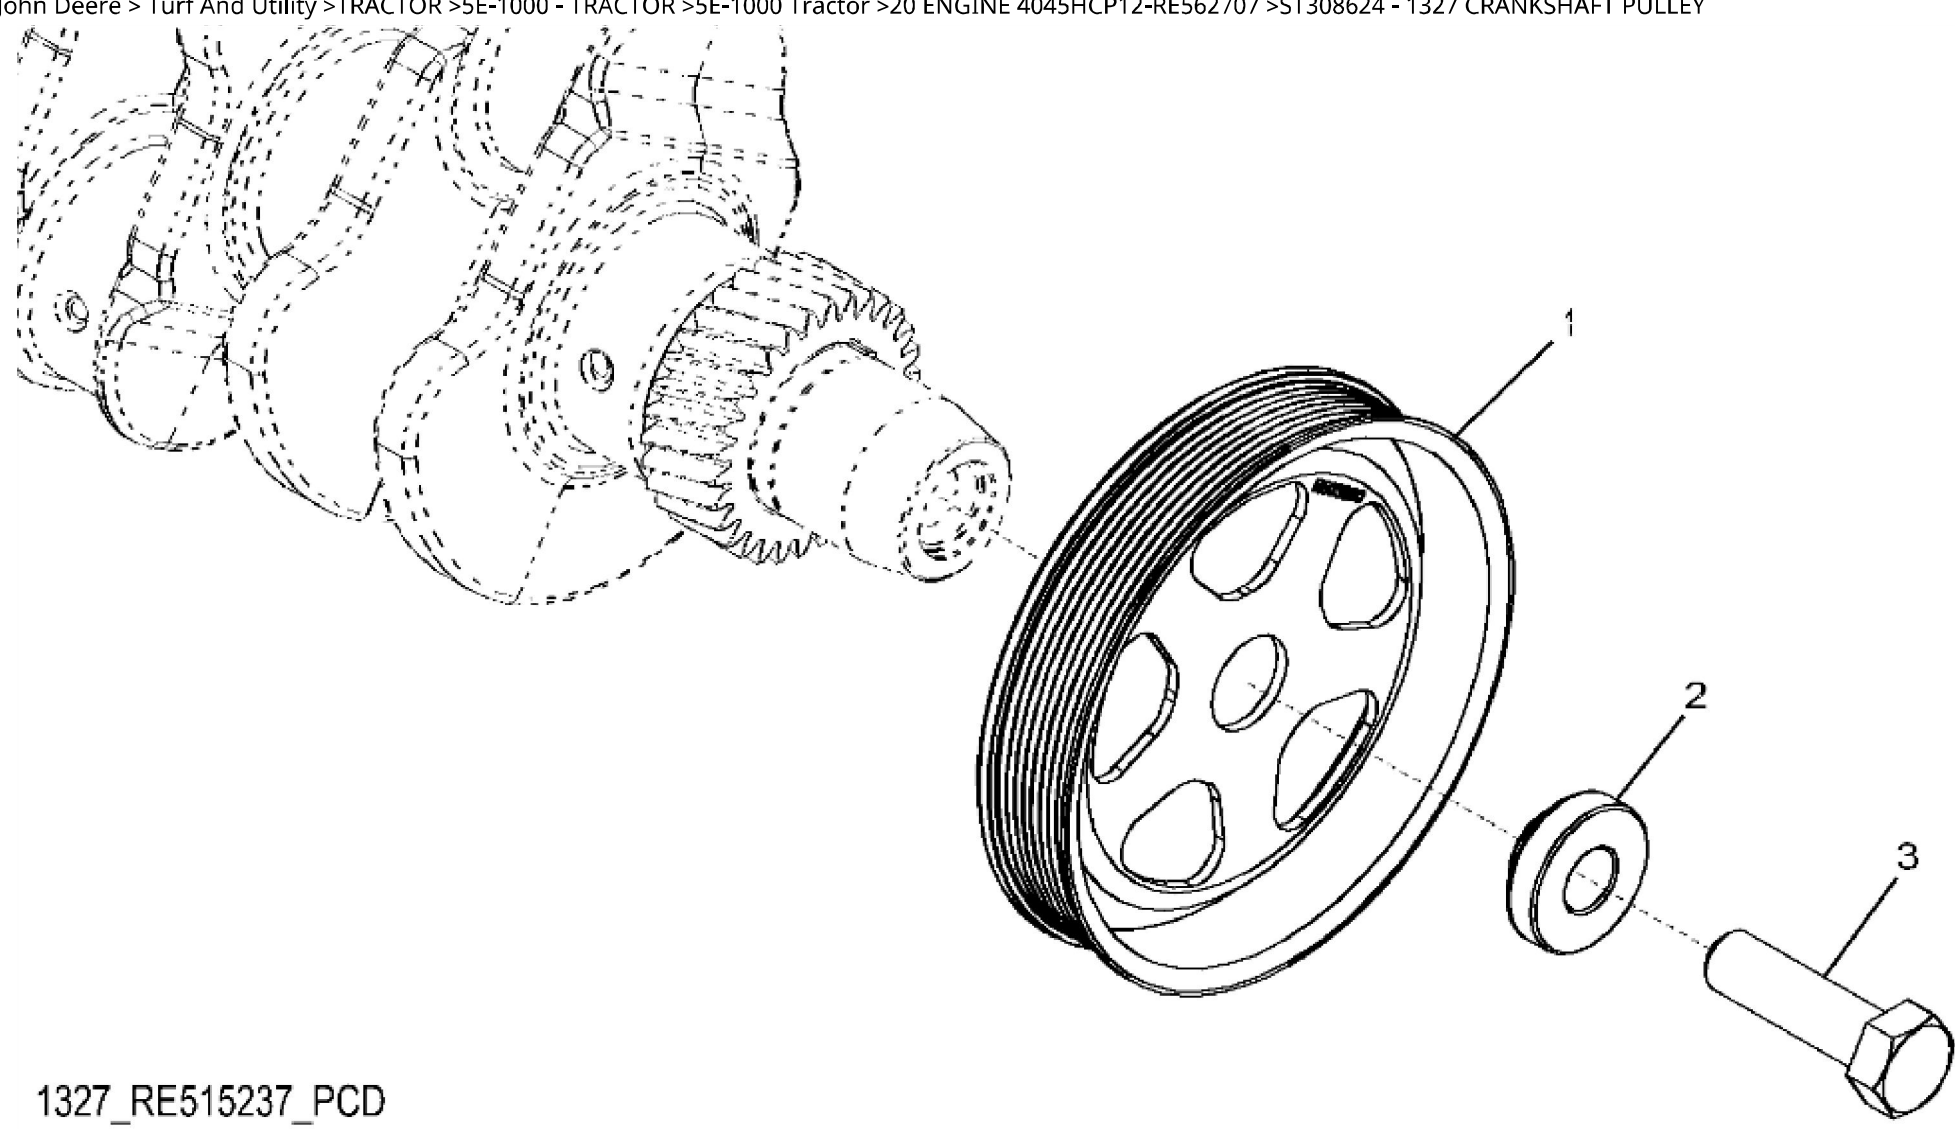

KEY	PART NO.	PART NAME	QTY	REMARKS	
1	R521401	MEDALLION	1	SUB FOR R116324	
2	H23125	PLUG	4		
3	R123574	NUT	4		
4	R123575	O-RING	4		
5	R524480	GASKET	1	SUB FOR R123542	
6	RE502969	VALVE COVER	1	MARKED R519779	
7	RE70401	VALVE COVER	1	MARKED R519777	
8	RE59801	PLUG	1	USE WITH RE70401	
9	U11017	O-RING	1	USE WITH RE70401	

KEY	PART NO.	PART NAME	QTY	REMARKS	
1	19M7979	SCREW	2	M8 X 55	
2	RE529554	FILLER CAP	1		
3	R80135	GASKET	1		
4	R532599	FILLER NECK	1	SUB FOR R521157	
5	R136495	GASKET	2		
6	R116296	COVER	1		
7	RE67238	SCREW	2	(Threads With Pre-Applied Sealant)	

1327_RE515237_PCD

KEY	PART NO.	PART NAME	QTY	REMARKS	
1	R503880	PULLEY	1	OD = 188 mm	
2	R515040	BUSHING	1	OD = 50 mm	
3	R516648	CAP SCREW	1	M20 X 70	

1483_RE541962_PCD

Thank you so much for reading.
Please click the “Buy Now!”
button below to download the
complete manual.