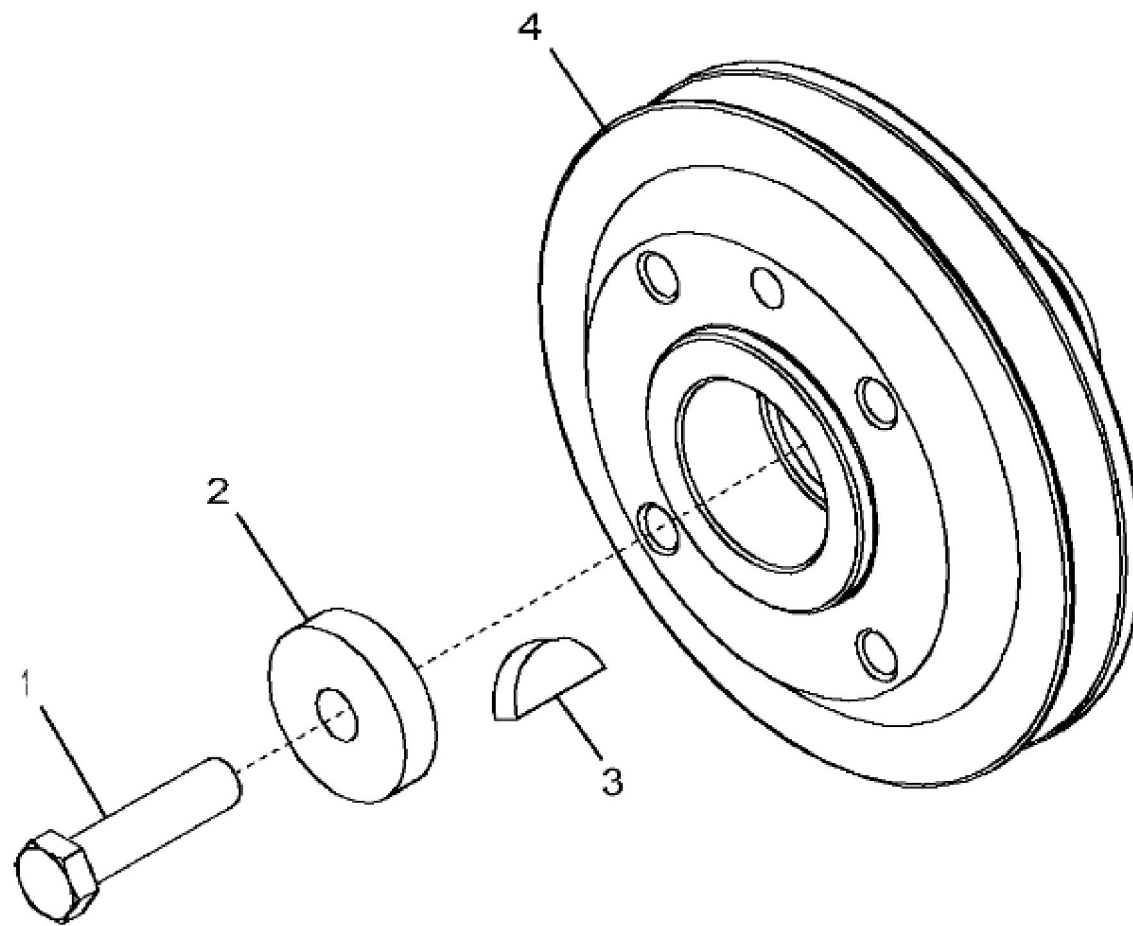

John Deere > Turf And Utility > TRACTOR > 5075E - TRACTOR > 5075E Tractor (Central Africa, South Africa, Latin America and MENA Edition) > 20 ENGINE 3029TPY44-RE565525 METRIC > ST846380 - 11AA ROCKER ARM COVER (- XXXXXX)

KEY	PART NO.	PART NAME	QTY	REMARKS	
1	RE515827	VALVE COVER	1		
2	19M7862	SCREW	6	M6 X 20	
3	R106796	GASKET	1		

ROCKER ARM COVER (XXXXXX -)

KEY	PART NO.	PART NAME	QTY	REMARKS	
1	RE538676	COVER	1		
2	R75729	GASKET	1	(Not Illustrated)	
3	RE554007	SCREW	6		

1254_RE549361_PCD

OIL FILLER NECK

KEY	PART NO.	PART NAME	QTY	REMARKS	
1	RE549496	FILLER NECK	1		
2	R90788	PLUG	1		
3	T20328	GASKET	1		
4	R87259	GASKET	1		
5	19M7803	SCREW	1	M8 X 70	
6	19M7867	SCREW	1	M8 X 25	