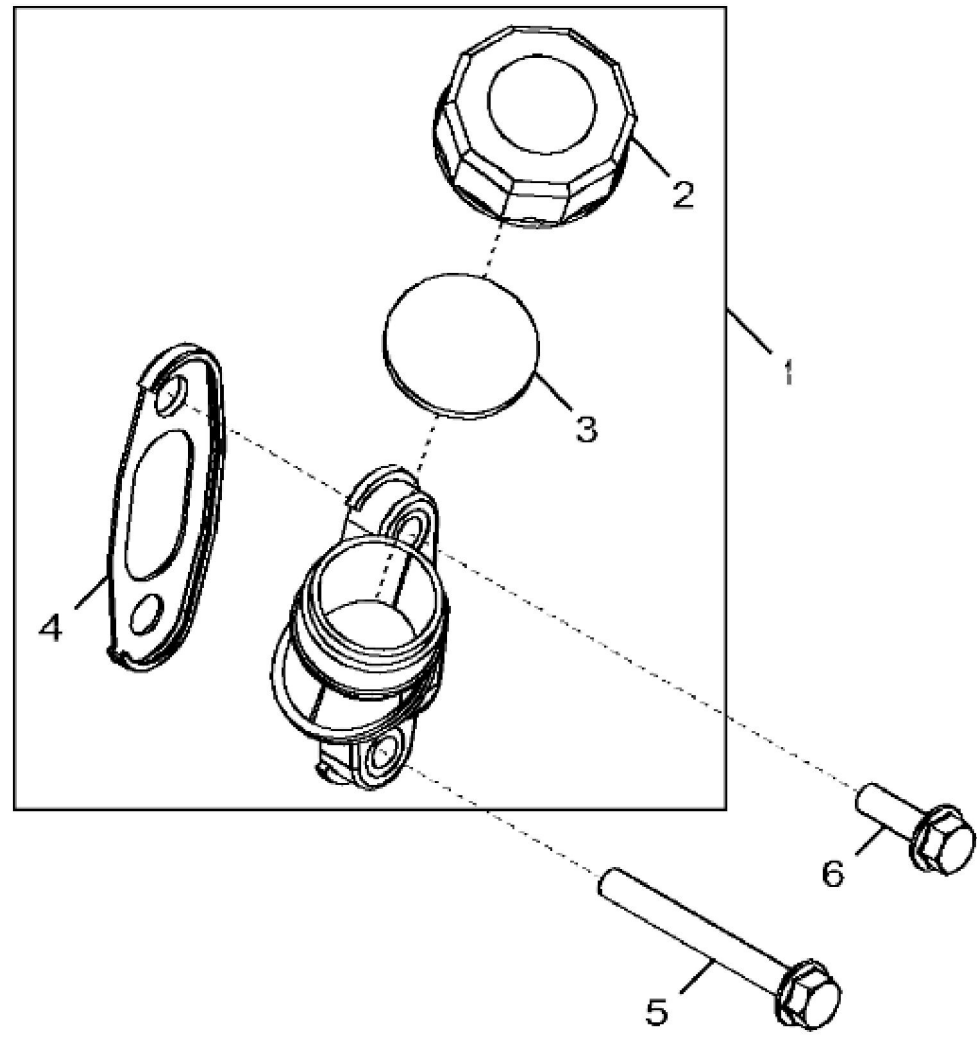

John Deere > Turf And Utility > TRACTOR > 5075E - TRACTOR > 5075E Tractor (Central Africa, South Africa, Latin America and MENA Edition) > 20 ENGINE 3029TPY44-RE565525 METRIC > ST846380 - 11AA ROCKER ARM COVER (- XXXXXX)

KEY	PART NO.	PART NAME	QTY	REMARKS	
1	RE515827	VALVE COVER	1		
2	19M7862	SCREW	6	M6 X 20	
3	R106796	GASKET	1		

ROCKER ARM COVER (XXXXXX -)

KEY	PART NO.	PART NAME	QTY	REMARKS	
1	RE538676	COVER	1		
2	R75729	GASKET	1	(Not Illustrated)	
3	RE554007	SCREW	6		

1254_RE549361_PCD

OIL FILLER NECK

KEY	PART NO.	PART NAME	QTY	REMARKS	
1	RE549496	FILLER NECK	1		
2	R90788	PLUG	1		
3	T20328	GASKET	1		
4	R87259	GASKET	1		
5	19M7803	SCREW	1	M8 X 70	
6	19M7867	SCREW	1	M8 X 25	