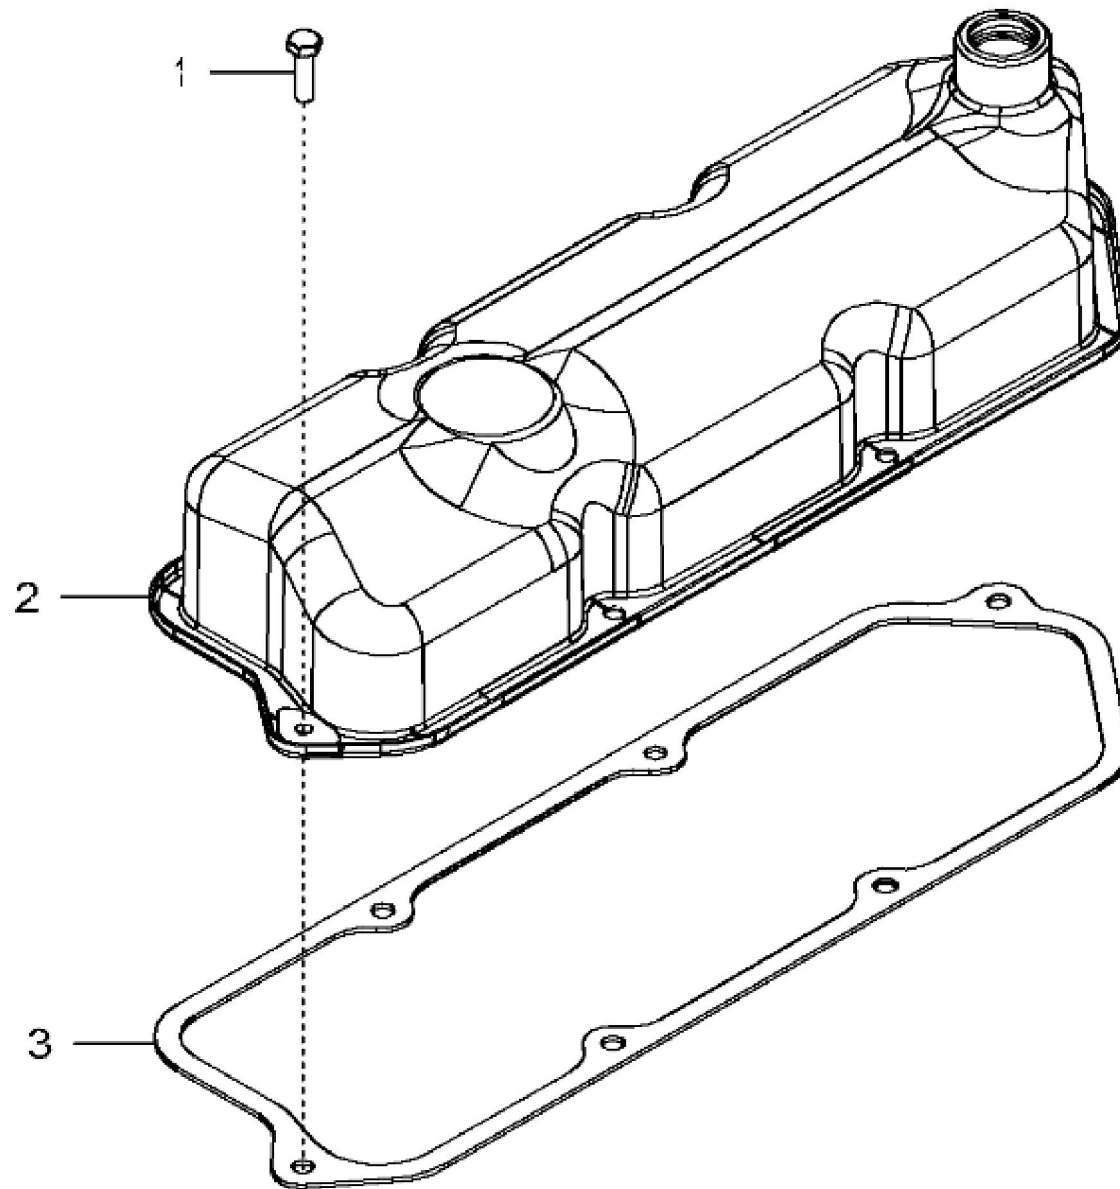

John Deere > Turf And Utility > TRACTOR > 5075E - TRACTOR > 5075E Tractor (Central Africa, South Africa, Latin America and MENA Edition) > 20 ENGINE 3029TPY44-RE565525 METRIC > ST846380 - 11AA ROCKER ARM COVER (- XXXXXX)

KEY	PART NO.	PART NAME	QTY	REMARKS	
1	RE515827	VALVE COVER	1		
2	19M7862	SCREW	6	M6 X 20	
3	R106796	GASKET	1		

ROCKER ARM COVER (XXXXXX -)

KEY	PART NO.	PART NAME	QTY	REMARKS	
1	RE538676	COVER	1		
2	R75729	GASKET	1	(Not Illustrated)	
3	RE554007	SCREW	6		

1254_RE549361_PCD

OIL FILLER NECK

KEY	PART NO.	PART NAME	QTY	REMARKS	
1	RE549496	FILLER NECK	1		
2	R90788	PLUG	1		
3	T20328	GASKET	1		
4	R87259	GASKET	1		
5	19M7803	SCREW	1	M8 X 70	
6	19M7867	SCREW	1	M8 X 25	