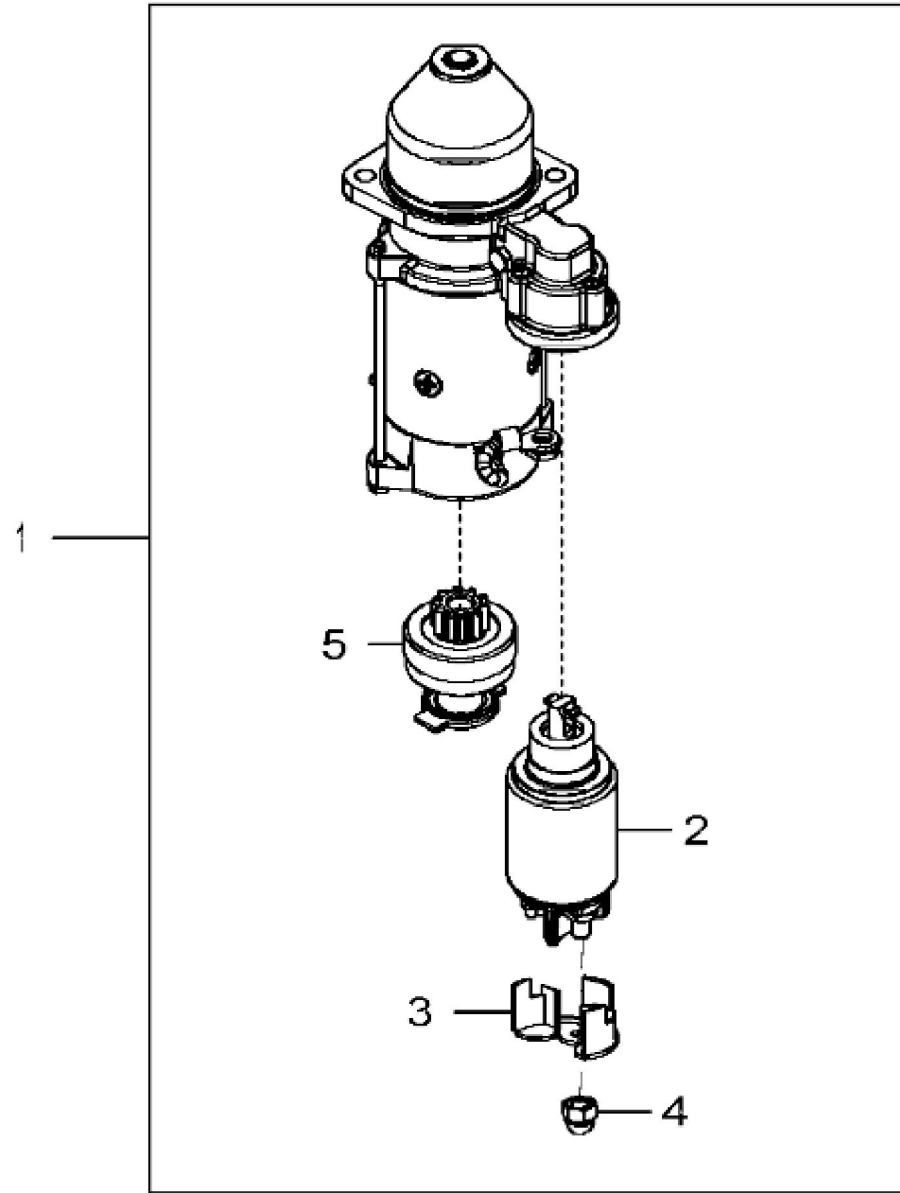

9901_RE525162_PCD

>ST768726 - 9901 O-RING KIT

KEY	PART NO.	PART NAME	QTY	REMARKS	
1	RE525162	O-RING KIT	1		

>ST833266 - 9901 PISTON RING KIT

KEY	PART NO.	PART NAME	QTY	REMARKS	
1	RE521814	PISTON RING KIT	1		

>ST851350 - 9901 STARTER MOTOR KIT

KEY	PART NO.	PART NAME	QTY	REMARKS	
1	RE519568	STARTER MOTOR KIT	1		
2	RE547385	SOLENOID	1		
3	R517440	COVER	1		
4	R135432	NUT	1		
5	RE519650	STARTER MOTOR DRIVE	1		

Thank you so much for reading.
Please click the “Buy Now!”
button below to download the
complete manual.