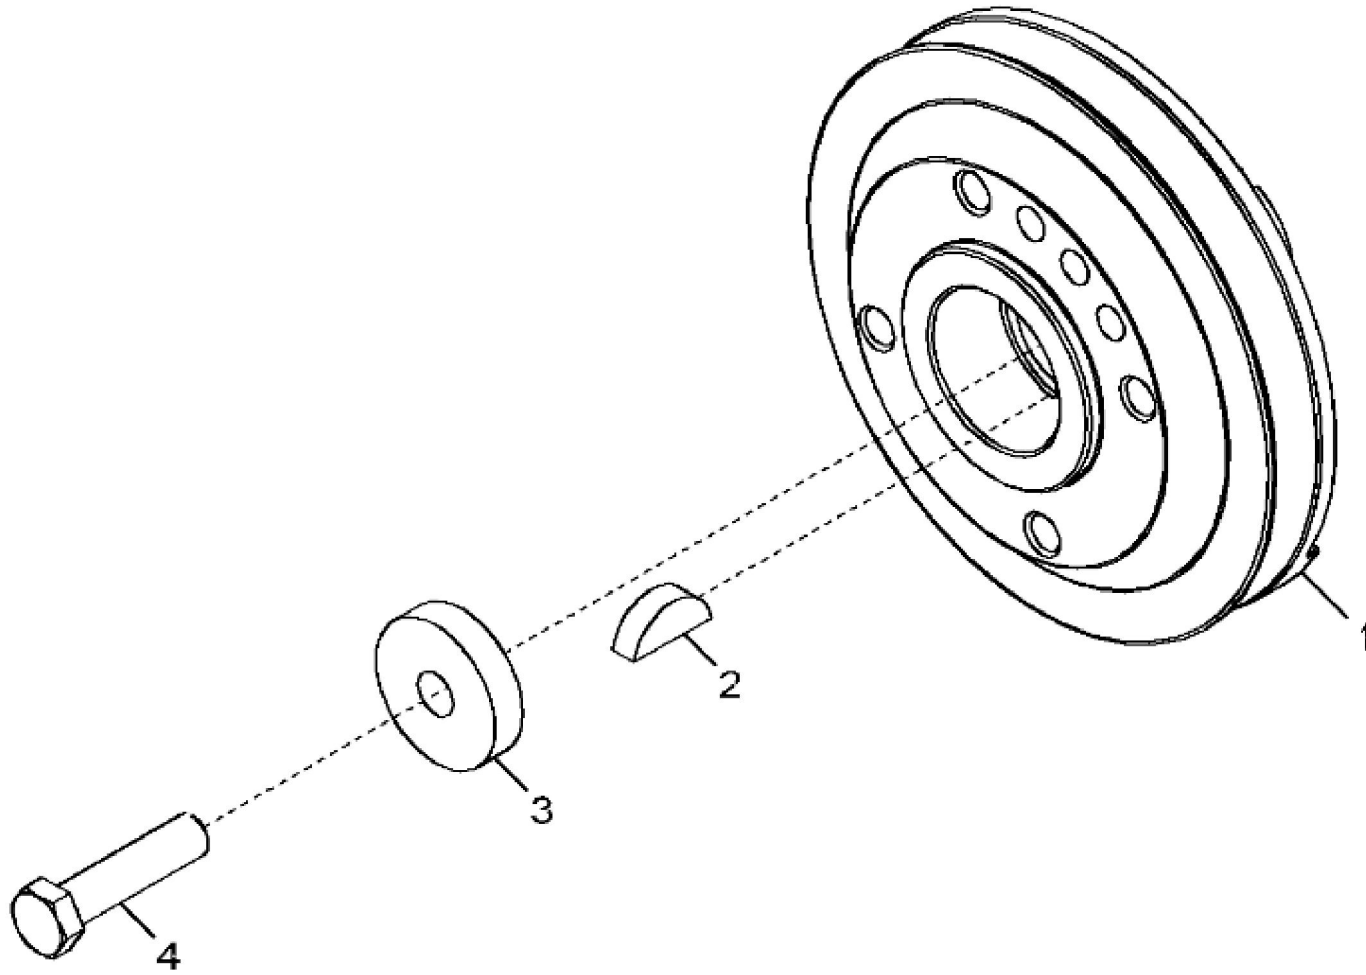

METRIC > ST743365 - 11AB ROCKER ARM COVER

KEY	PART NO.	PART NAME	QTY	REMARKS	
1	R90788	CAP	1		
2	RE554007	SCREW	6		
3	RE527538	COVER	1		
4	R75729	GASKET	1		
5	T20328	GASKET	1		
6	RE526534	COVER	1		

1350_RE551648_PCD

METRIC > ST756041 - 1350 CRANKSHAFT PULLEY

KEY	PART NO.	PART NAME	QTY	REMARKS	
1	R538838	PULLEY	1	MARKED R539503	
2	26H27	SHAFT KEY	1	5/16" X 1-1/8"	
3	R109086	SPACER	1	SUB FOR CD16045	
4	R537016	CAP SCREW	1		

1489_RE549363_PCD

KEY	PART NO.	PART NAME	QTY	REMARKS	
1	R531927	CAP SCREW	8		
2	R534252	HOUSING	1	MARKED R538315	
3	RE44574	SEAL	1		
4	R536055	GASKET	1		
5	R131765	PLUG	1		
6	A120R	DOWEL PIN	2		

15AL_RE549364_PCD