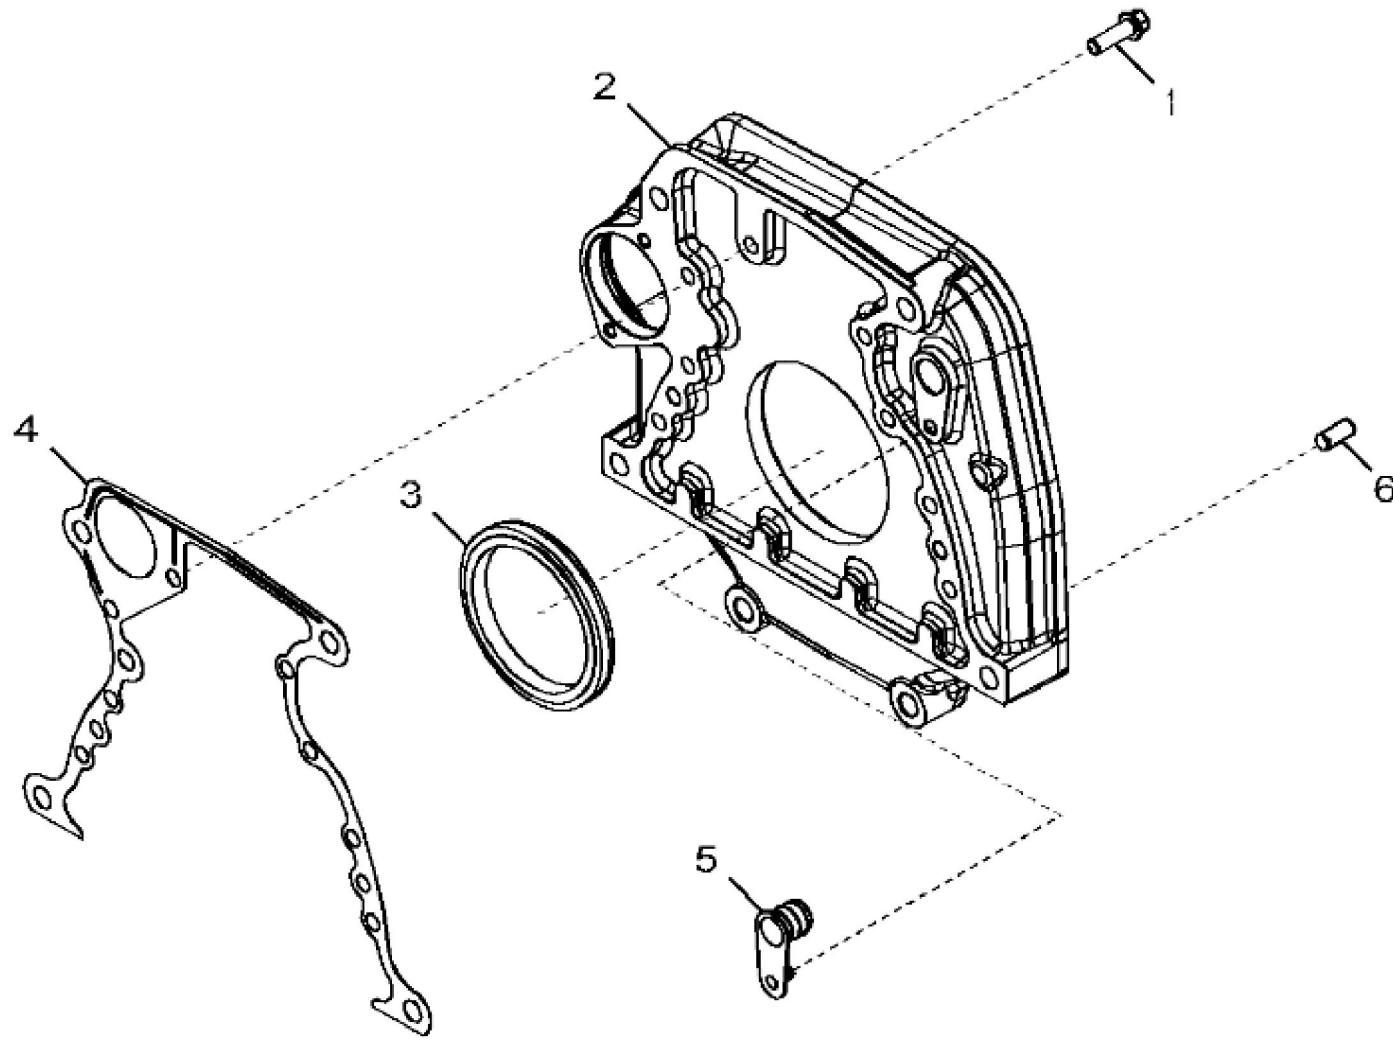

METRIC > ST743365 - 11AB ROCKER ARM COVER

KEY	PART NO.	PART NAME	QTY	REMARKS	
1	R90788	CAP	1		
2	RE554007	SCREW	6		
3	RE527538	COVER	1		
4	R75729	GASKET	1		
5	T20328	GASKET	1		
6	RE526534	COVER	1		

1350_RE551648_PCD

METRIC > ST756041 - 1350 CRANKSHAFT PULLEY

KEY	PART NO.	PART NAME	QTY	REMARKS	
1	R538838	PULLEY	1	MARKED R539503	
2	26H27	SHAFT KEY	1	5/16" X 1-1/8"	
3	R109086	SPACER	1	SUB FOR CD16045	
4	R537016	CAP SCREW	1		

1489_RE549363_PCD

KEY	PART NO.	PART NAME	QTY	REMARKS	
1	R531927	CAP SCREW	8		
2	R534252	HOUSING	1	MARKED R538315	
3	RE44574	SEAL	1		
4	R536055	GASKET	1		
5	R131765	PLUG	1		
6	A120R	DOWEL PIN	2		

15AL_RE549364_PCD