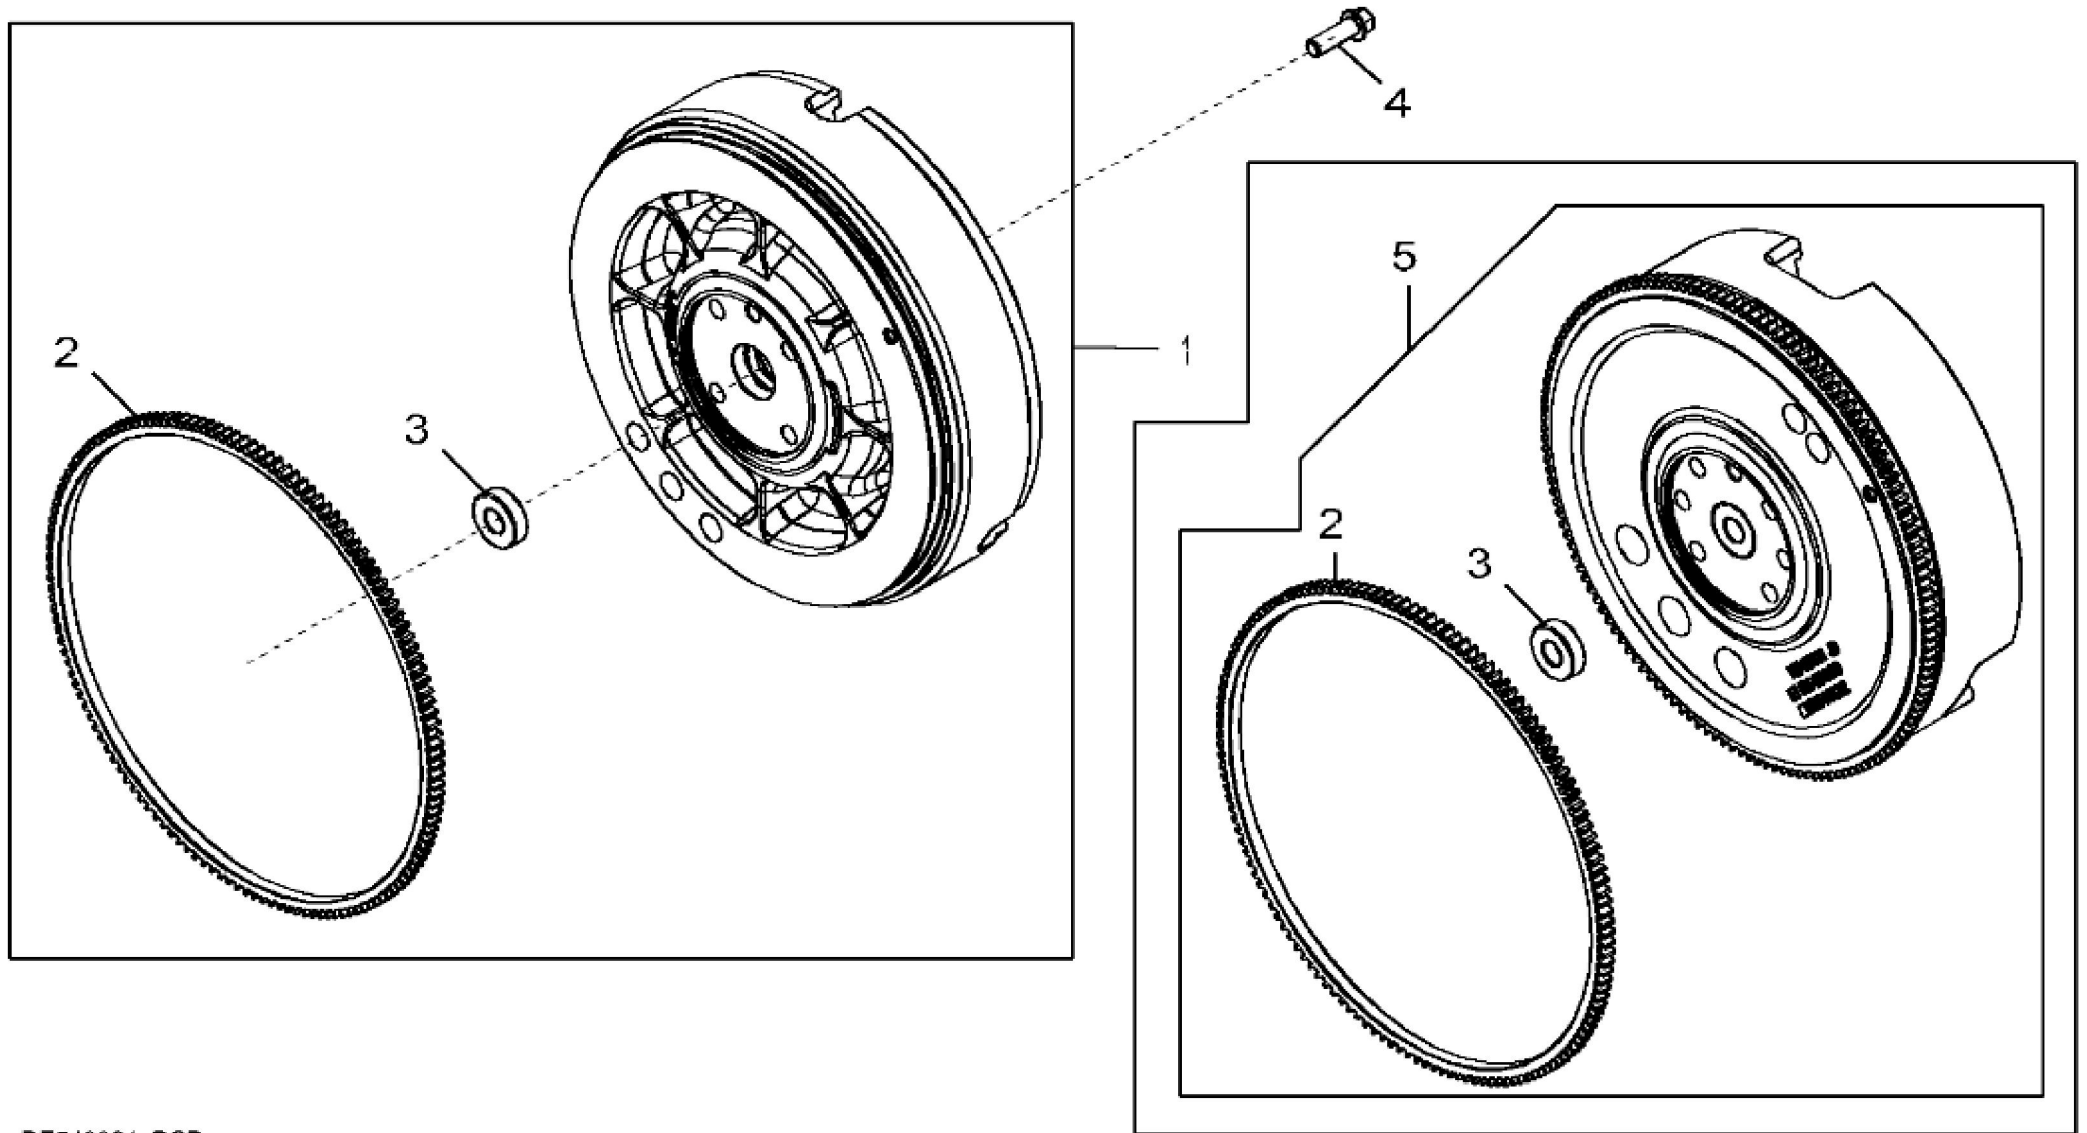

METRIC > ST743365 - 11AB ROCKER ARM COVER

KEY	PART NO.	PART NAME	QTY	REMARKS	
1	R90788	CAP	1		
2	RE554007	SCREW	6		
3	RE527538	COVER	1		
4	R75729	GASKET	1		
5	T20328	GASKET	1		
6	RE526534	COVER	1		

1350_RE551648_PCD

METRIC > ST756041 - 1350 CRANKSHAFT PULLEY

KEY	PART NO.	PART NAME	QTY	REMARKS	
1	R538838	PULLEY	1	MARKED R539503	
2	26H27	SHAFT KEY	1	5/16" X 1-1/8"	
3	R109086	SPACER	1	SUB FOR CD16045	
4	R537016	CAP SCREW	1		

1489_RE549363_PCD

KEY	PART NO.	PART NAME	QTY	REMARKS	
1	R531927	CAP SCREW	8		
2	R534252	HOUSING	1	MARKED R538315	
3	RE44574	SEAL	1		
4	R536055	GASKET	1		
5	R131765	PLUG	1		
6	A120R	DOWEL PIN	2		

15AL_RE549364_PCD