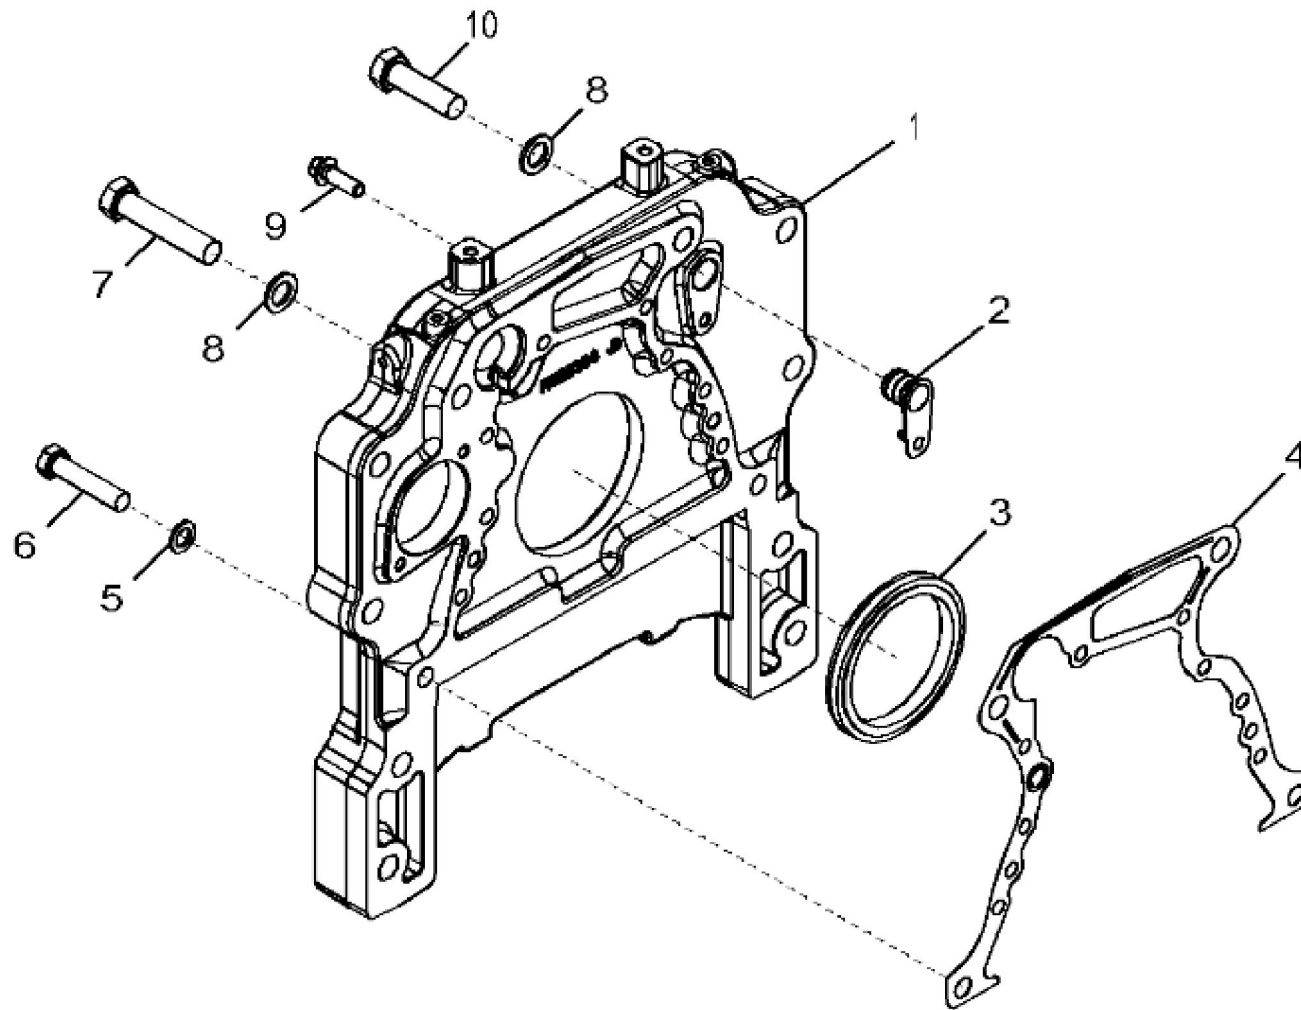

John Deere > Turf And Utility >TRACTOR >5100ML - TRACTOR >5100ML Tractor (Engine 4045HLV72, Final Tier 4)(North American Edition) >20 ENGINE 4045HLV72-RE565006 >ST400926 - 1183 ROCKER ARM COVER

KEY	PART NO.	PART NAME	QTY	REMARKS
1	R524499	GASKET	1	
2	19M7775	SCREW	2	M6 X 16
3	R515555	DEFLECTOR	1	
4	R543296	HOSE	1	
5	TY22462	CLAMP	1	
6	RE561710	VALVE COVER	1	MARKED R540192
7	RE542918	VALVE	1	USE WITH RE561710
8	R123575	O-RING	5	
9	R521390	SCREW	5	
10	H23125	PLUG	5	
11	R529614	VALVE COVER	1	ORDER RE561710
12	R532038	VALVE	1	ORDER RE542918; USE WITH R529614

1297_RE544011_PCD

FILLER COVER

KEY	PART NO.	PART NAME	QTY	REMARKS	
1	RE67238	SCREW	2	(Threads With Pre-Applied Sealant)	
2	R116296	COVER	1		
3	R136495	GASKET	1		

CRANKSHAFT PULLEY

1327_RE515237_PCD

CRANKSHAFT PULLEY

KEY	PART NO.	PART NAME	QTY	REMARKS	
1	R503880	PULLEY	1	OD = 188 mm	
2	R515040	BUSHING	1	OD = 50 mm	
3	R516648	CAP SCREW	1	M20 X 70	

1469_RE529547_PCD

Thank you so much for reading.
Please click the “Buy Now!”
button below to download the
complete manual.