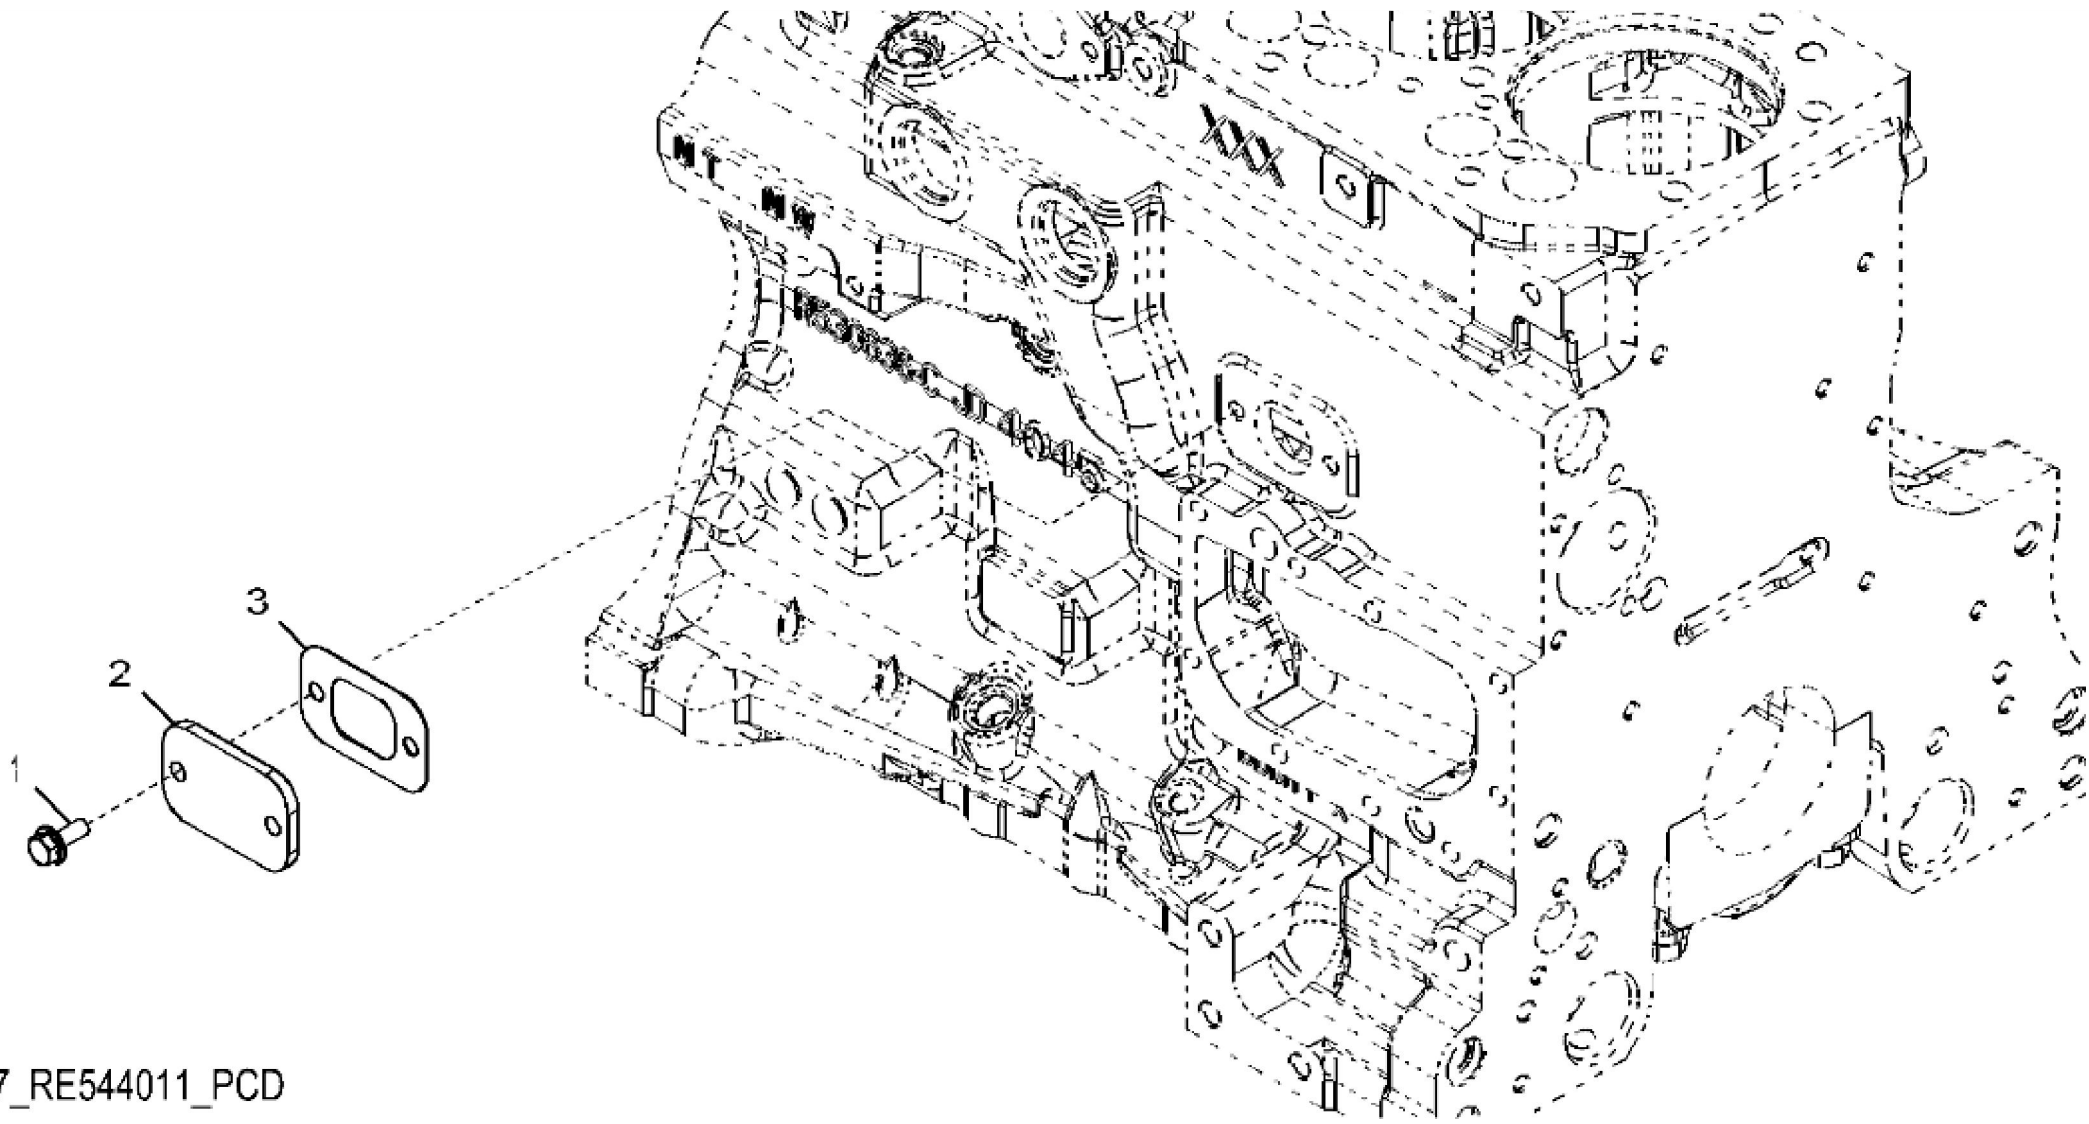

John Deere > Turf And Utility >TRACTOR >5100ML - TRACTOR >5100ML Tractor (Engine 4045HLV72, Final Tier 4)(North American Edition) >20 ENGINE 4045HLV72-RE565006 >ST400926 - 1183 ROCKER ARM COVER

KEY	PART NO.	PART NAME	QTY	REMARKS
1	R524499	GASKET	1	
2	19M7775	SCREW	2	M6 X 16
3	R515555	DEFLECTOR	1	
4	R543296	HOSE	1	
5	TY22462	CLAMP	1	
6	RE561710	VALVE COVER	1	MARKED R540192
7	RE542918	VALVE	1	USE WITH RE561710
8	R123575	O-RING	5	
9	R521390	SCREW	5	
10	H23125	PLUG	5	
11	R529614	VALVE COVER	1	ORDER RE561710
12	R532038	VALVE	1	ORDER RE542918; USE WITH R529614

1297_RE544011_PCD

FILLER COVER

KEY	PART NO.	PART NAME	QTY	REMARKS	
1	RE67238	SCREW	2	(Threads With Pre-Applied Sealant)	
2	R116296	COVER	1		
3	R136495	GASKET	1		

CRANKSHAFT PULLEY

1327_RE515237_PCD

CRANKSHAFT PULLEY

KEY	PART NO.	PART NAME	QTY	REMARKS	
1	R503880	PULLEY	1	OD = 188 mm	
2	R515040	BUSHING	1	OD = 50 mm	
3	R516648	CAP SCREW	1	M20 X 70	

1469_RE529547_PCD

Thank you so much for reading.
Please click the “Buy Now!”
button below to download the
complete manual.