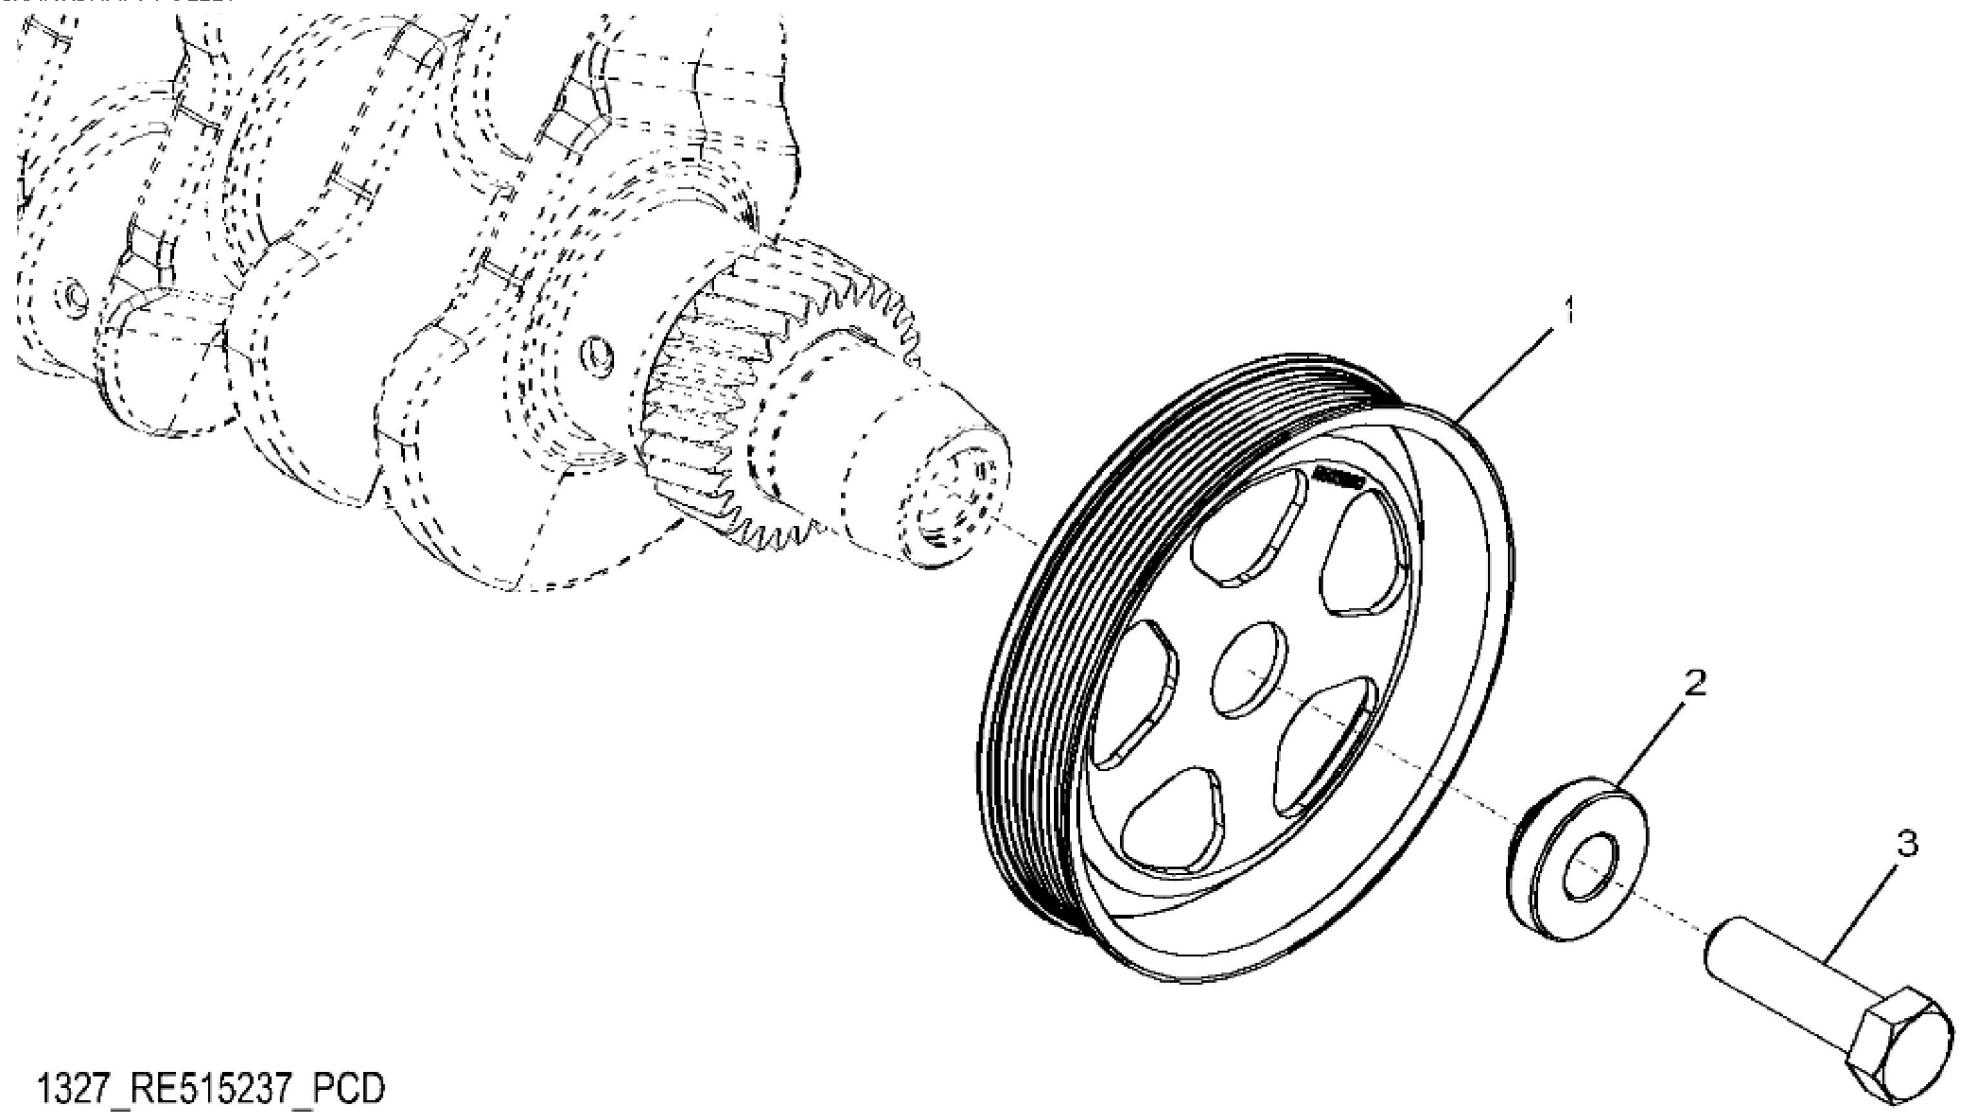

John Deere > Turf And Utility >TRACTOR >5100ML - TRACTOR >5100ML Tractor (Engine 4045HLV72, Final Tier 4)(North American Edition) >20 ENGINE 4045HLV72-RE565006 >ST400926 - 1183 ROCKER ARM COVER

KEY	PART NO.	PART NAME	QTY	REMARKS
1	R524499	GASKET	1	
2	19M7775	SCREW	2	M6 X 16
3	R515555	DEFLECTOR	1	
4	R543296	HOSE	1	
5	TY22462	CLAMP	1	
6	RE561710	VALVE COVER	1	MARKED R540192
7	RE542918	VALVE	1	USE WITH RE561710
8	R123575	O-RING	5	
9	R521390	SCREW	5	
10	H23125	PLUG	5	
11	R529614	VALVE COVER	1	ORDER RE561710
12	R532038	VALVE	1	ORDER RE542918; USE WITH R529614

1297_RE544011_PCD

FILLER COVER

KEY	PART NO.	PART NAME	QTY	REMARKS	
1	RE67238	SCREW	2	(Threads With Pre-Applied Sealant)	
2	R116296	COVER	1		
3	R136495	GASKET	1		

CRANKSHAFT PULLEY

1327_RE515237_PCD

CRANKSHAFT PULLEY

KEY	PART NO.	PART NAME	QTY	REMARKS	
1	R503880	PULLEY	1	OD = 188 mm	
2	R515040	BUSHING	1	OD = 50 mm	
3	R516648	CAP SCREW	1	M20 X 70	

1469_RE529547_PCD

Thank you so much for reading.
Please click the “Buy Now!”
button below to download the
complete manual.