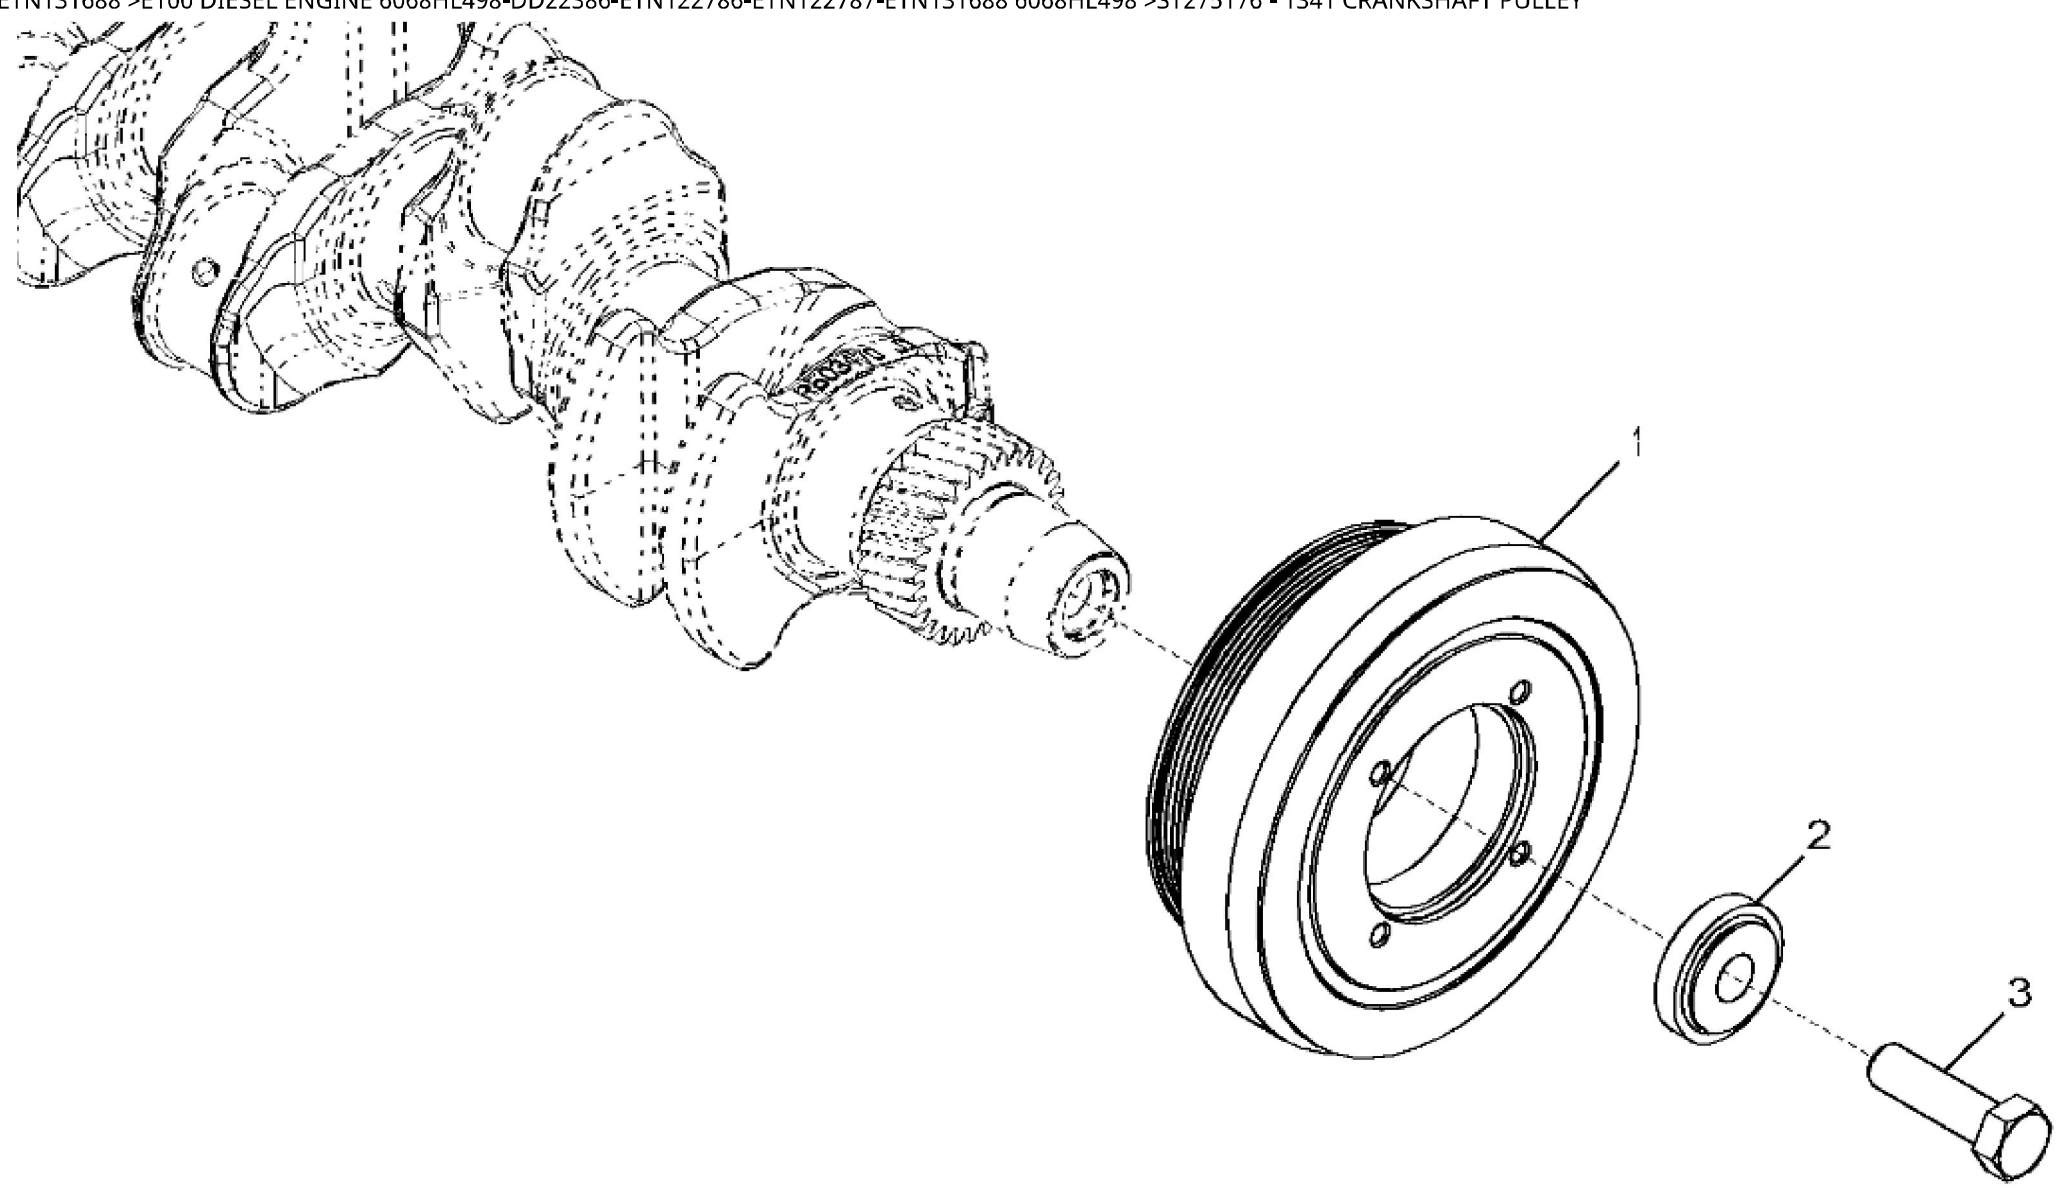

John Deere > Turf And Utility >TRACTOR >6155M - TRACTOR >6155M Tractor (Europe Edition, Engine SN: 6068UXXXXXX)(Final Tier 4) >E1 DIESEL ENGINE 6068HL498-DD22386-ETN122786-ETN122787-ETN131688 >E100 DIESEL ENGINE 6068HL498-DD22386-ETN122786-ETN122787-ETN131688 6068HL498 >ST164694 - 1174 ROCKER ARM COVER

KEY	PART NO.	PART NAME	QTY	REMARKS
1	RE555026	VALVE COVER	1	MARKED R537224; ALSO ORDER TY22462, R536108 AND R534105; SUB FOR R529152
2	RE542918	VALVE	1	
3	19M7867	SCREW	15	M8 X 25
4	R534105	DEFLECTOR	1	USE WITH RE555026
4	R528408	DEFLECTOR	1	USE WITH R529152
5	19M7775	SCREW	2	M6 X 16
6	R528743	GASKET	1	
7	R532038	VALVE	1	USE WITH R529152
8	R536108	HOSE	1	ORDER DZ10571
8	DZ10571	HOSE	1	
9	TY22462	CLAMP	1	

John Deere > Turf And Utility > TRACTOR > 6155M - TRACTOR > 6155M Tractor (Europe Edition, Engine SN: 6068UXXXXXX)(Final Tier 4) > E1 DIESEL ENGINE 6068HL498-DD22386-ETN122786-ETN122787-ETN131688 > E100 DIESEL ENGINE 6068HL498-DD22386-ETN122786-ETN122787-ETN131688 6068HL498 > ST275176 - 1341 CRANKSHAFT PULLEY

KEY	PART NO.	PART NAME	QTY	REMARKS	
1	DZ103168	PULLEY WITH DAMPENER	1	OD = 188 mm, SUB FOR RE537578	
2	R517237	BUSHING	1		
3	R516648	CAP SCREW	1	(One Time Usage)	

John Deere > Turf And Utility > TRACTOR > 6155M - TRACTOR > 6155M Tractor (Europe Edition, Engine SN: 6068UXXXXX)(Final Tier 4) > E1 DIESEL ENGINE 6068HL498-DD22386-ETN122786-ETN122787-ETN131688 > E100 DIESEL ENGINE 6068HL498-DD22386-ETN122786-ETN122787-ETN131688 6068HL498 > ST572875 - 1448 FLYWHEEL HOUSING