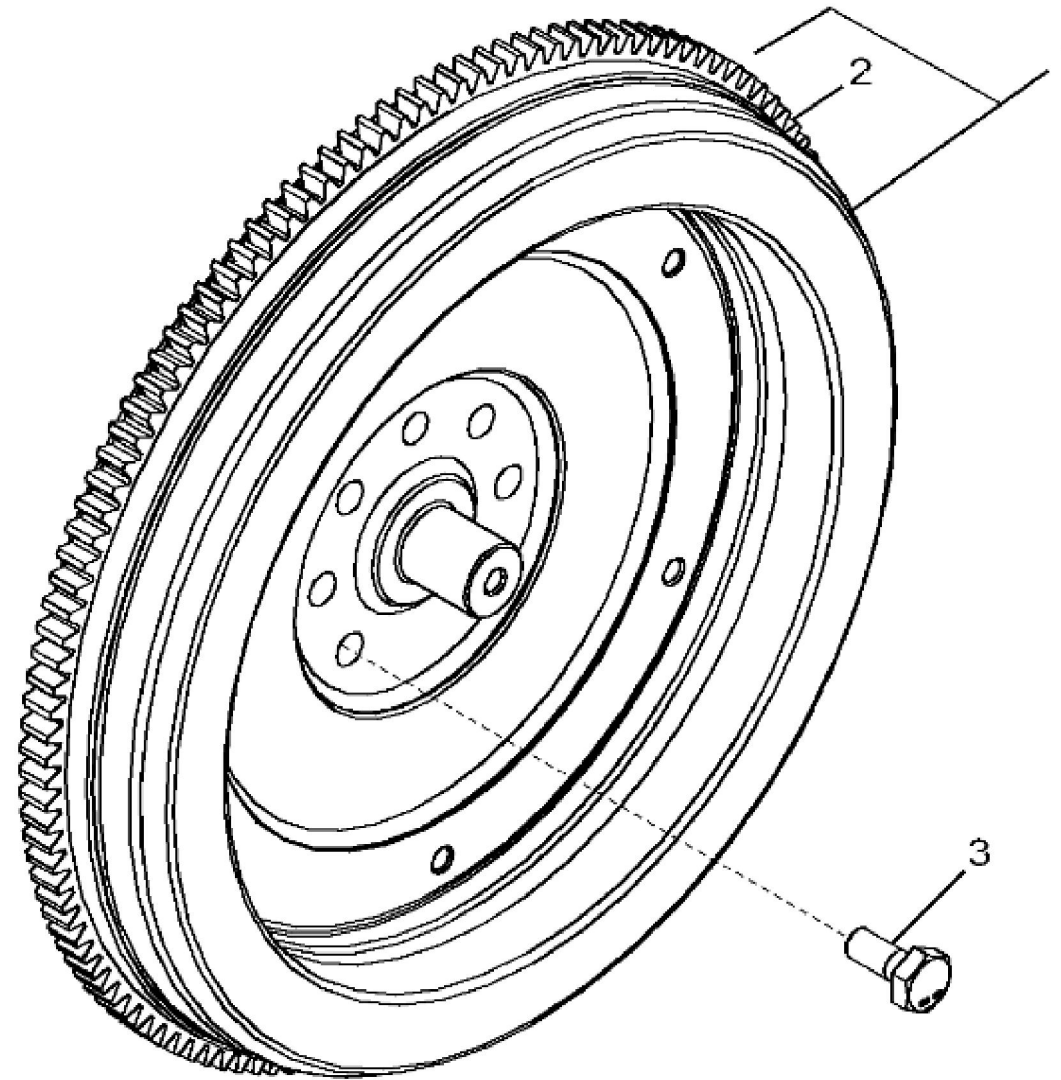

John Deere > Turf And Utility > TRACTOR > 6155M - TRACTOR > 6155M Tractor (Europe Edition, Engine SN: 6068UXXXXX)(Final Tier 4) > E1 DIESEL ENGINE 6068HL498-DD22386-ETN122786-ETN122787-ETN131688 > E100 DIESEL ENGINE 6068HL498-DD22386-ETN122786-ETN122787-ETN131688 6068HL498 > ST572875 - 1448 FLYWHEEL HOUSING

KEY	PART NO.	PART NAME	QTY	REMARKS	
1	RE565739	HOUSING	1	MARKED R543631; SUB FOR RE556605 OR RE544942	
2	.....	ISOLATOR	1	ORDER RE565739	
3	R61467	O-RING	1		
4	R520982	PLUG	1		
5	RE524227	SEAL	1	SUB FOR APPL RE537070	
6	R135918	BOLT	12		

1593_RE526325_PCD