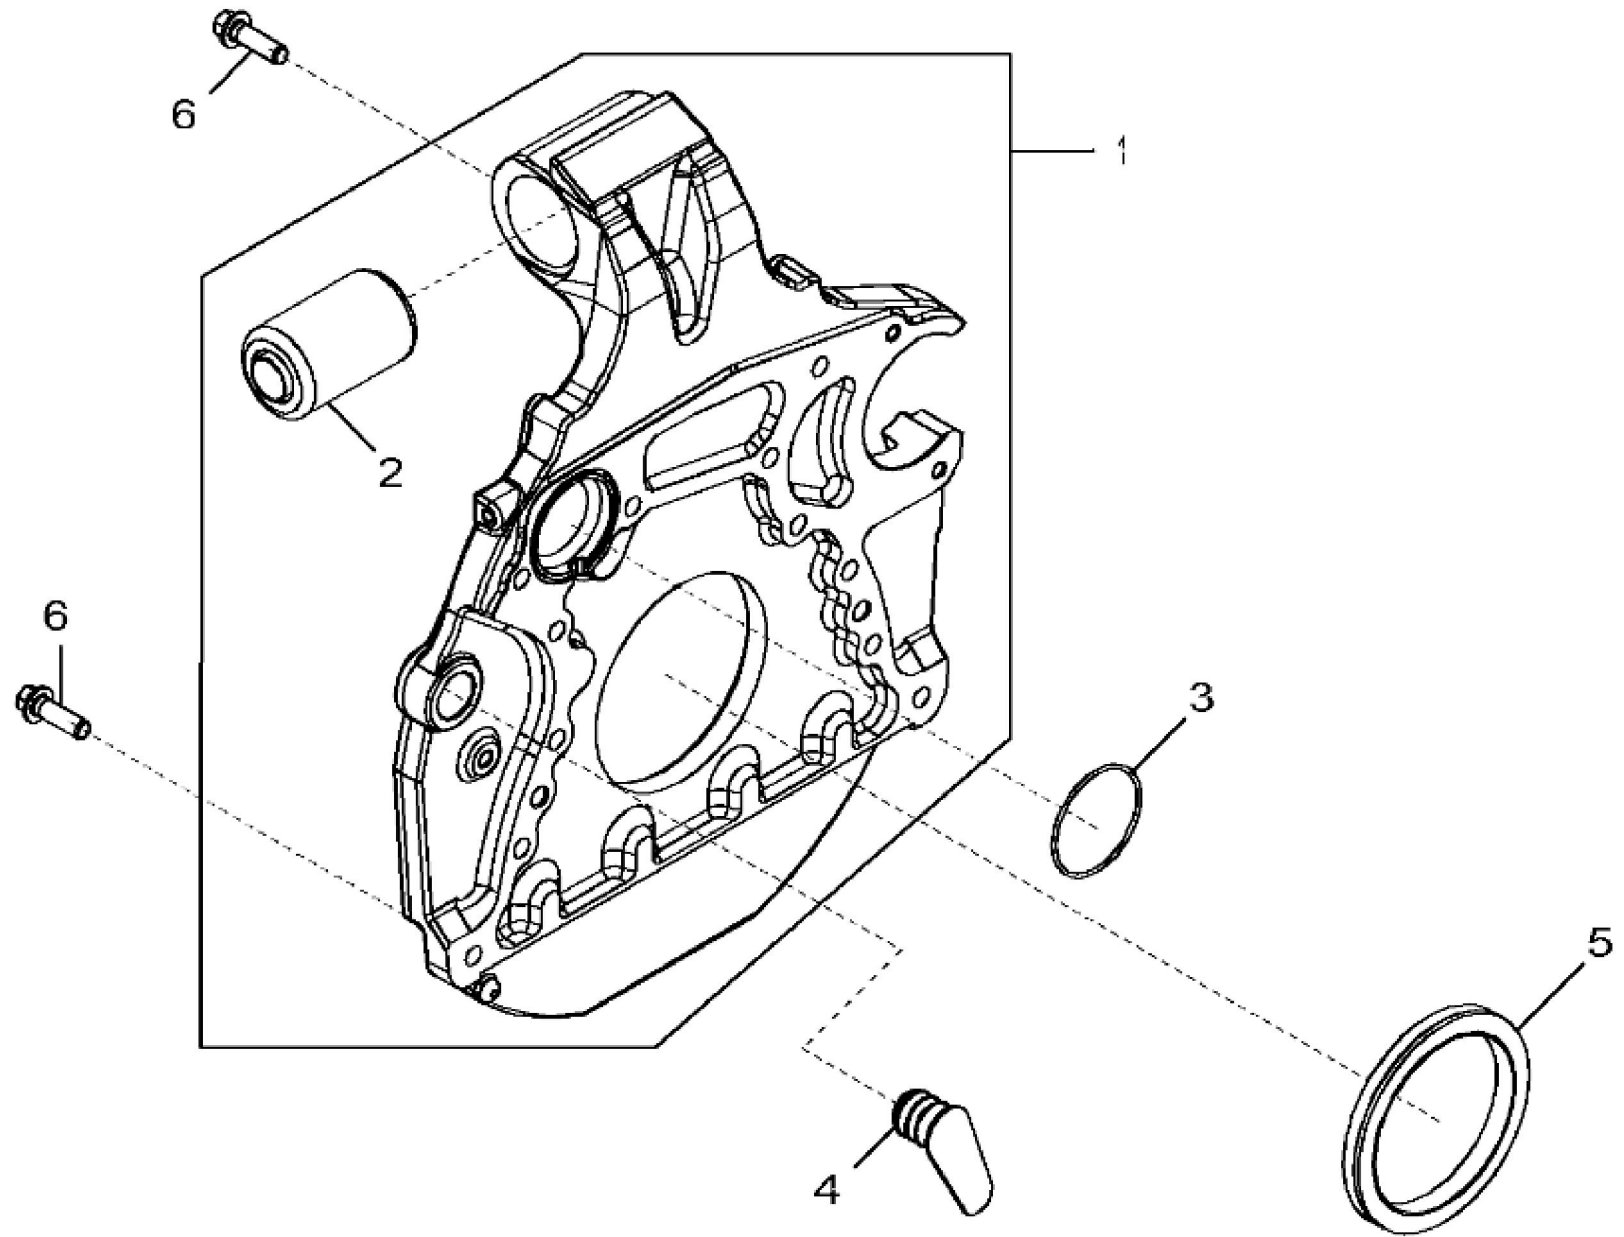

John Deere > Turf And Utility >TRACTOR >6155M - TRACTOR >6155M Tractor (Europe Edition, Engine SN: 6068UXXXXXX)(Final Tier 4) >E1 DIESEL ENGINE 6068HL498-DD22386-ETN122786-ETN122787-ETN131688 >E100 DIESEL ENGINE 6068HL498-DD22386-ETN122786-ETN122787-ETN131688 6068HL498 >ST164694 - 1174 ROCKER ARM COVER

KEY	PART NO.	PART NAME	QTY	REMARKS
1	RE555026	VALVE COVER	1	MARKED R537224; ALSO ORDER TY22462, R536108 AND R534105; SUB FOR R529152
2	RE542918	VALVE	1	
3	19M7867	SCREW	15	M8 X 25
4	R534105	DEFLECTOR	1	USE WITH RE555026
4	R528408	DEFLECTOR	1	USE WITH R529152
5	19M7775	SCREW	2	M6 X 16
6	R528743	GASKET	1	
7	R532038	VALVE	1	USE WITH R529152
8	R536108	HOSE	1	ORDER DZ10571
8	DZ10571	HOSE	1	
9	TY22462	CLAMP	1	

John Deere > Turf And Utility > TRACTOR > 6155M - TRACTOR > 6155M Tractor (Europe Edition, Engine SN: 6068UXXXXXX)(Final Tier 4) > E1 DIESEL ENGINE 6068HL498-DD22386-ETN122786-ETN122787-ETN131688 > E100 DIESEL ENGINE 6068HL498-DD22386-ETN122786-ETN122787-ETN131688 6068HL498 > ST275176 - 1341 CRANKSHAFT PULLEY

KEY	PART NO.	PART NAME	QTY	REMARKS	
1	DZ103168	PULLEY WITH DAMPENER	1	OD = 188 mm, SUB FOR RE537578	
2	R517237	BUSHING	1		
3	R516648	CAP SCREW	1	(One Time Usage)	

John Deere > Turf And Utility > TRACTOR > 6155M - TRACTOR > 6155M Tractor (Europe Edition, Engine SN: 6068UXXXXX)(Final Tier 4) > E1 DIESEL ENGINE 6068HL498-DD22386-ETN122786-ETN122787-ETN131688 > E100 DIESEL ENGINE 6068HL498-DD22386-ETN122786-ETN122787-ETN131688 6068HL498 > ST572875 - 1448 FLYWHEEL HOUSING