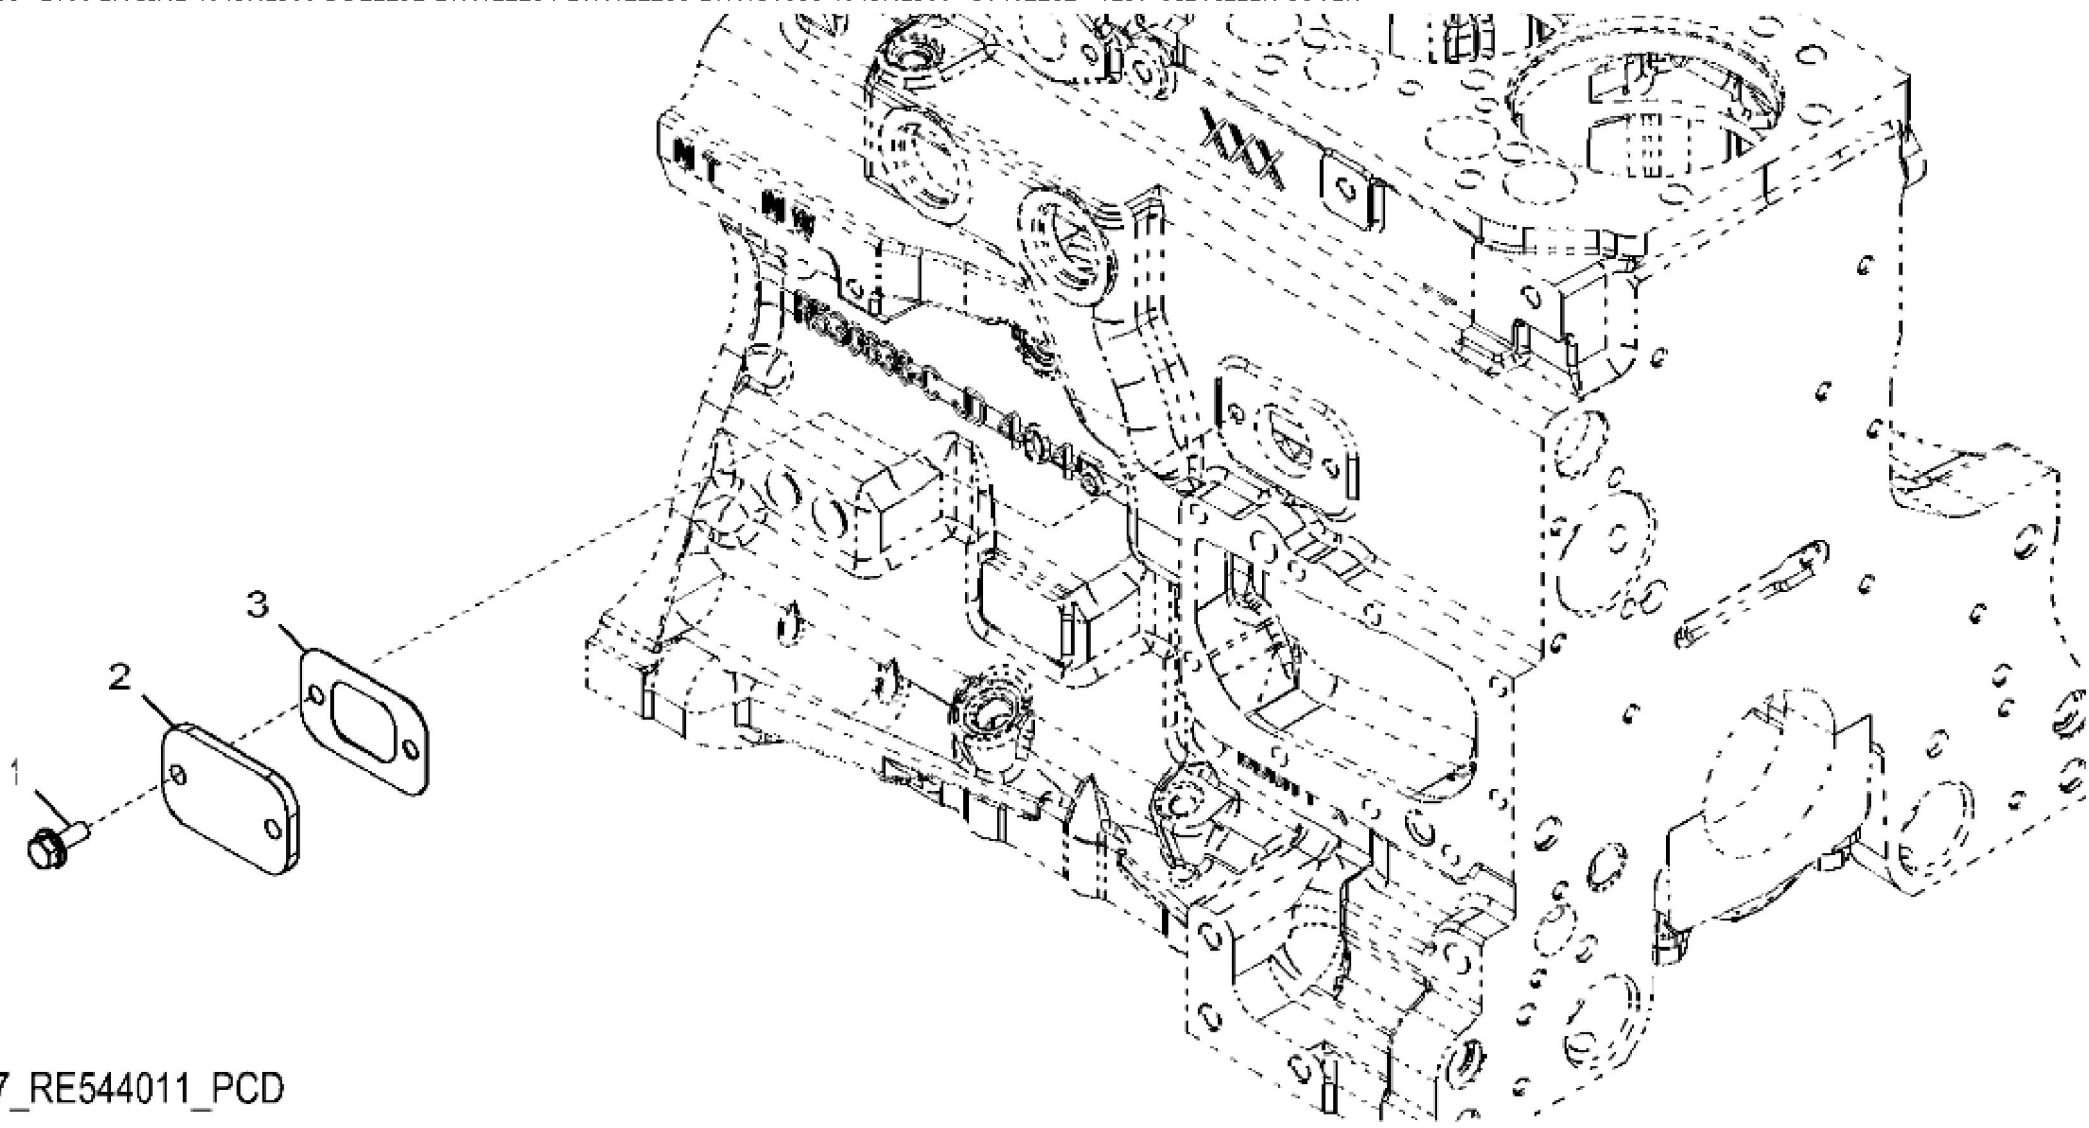

KEY	PART NO.	PART NAME	QTY	REMARKS	
1	R524499	GASKET	1		
2	19M7775	SCREW	2	M6 X 16	
3	R515555	DEFLECTOR	1		
4	R543296	HOSE	1		
5	TY22462	CLAMP	1		
6	RE561710	VALVE COVER	1	MARKED R540192	
7	RE542918	VALVE	1	USE WITH RE561710	
8	R123575	O-RING	5		
9	R521390	SCREW	5		
10	H23125	PLUG	5		
11	R529614	VALVE COVER	1	ORDER RE561710	
12	R532038	VALVE	1	ORDER RE542918; USE WITH R529614	

1297_RE544011_PCD

John Deere > Turf And Utility > TRACTOR > 6130M - TRACTOR > 6130M Tractor (North America Edition, Engine SN: 4045UXXXXXX)(Final Tier 4) > E1 ENGINE 4045HL500-DD22292-ETN122284-ETN122286-ETN131686 > E100 ENGINE 4045HL500-DD22292-ETN122284-ETN122286-ETN131686 4045HL500 > ST402282 - 1297 OIL FILLER COVER

KEY	PART NO.	PART NAME	QTY	REMARKS	
1	RE67238	SCREW	2	(Threads With Pre-Applied Sealant)	
2	R116296	COVER	1		
3	R136495	GASKET	1		

1327_RE515237_PCD

John Deere > Turf And Utility > TRACTOR > 6130M - TRACTOR > 6130M Tractor (North America Edition, Engine SN: 4045UXXXXXX)(Final Tier 4) > E1 ENGINE 4045HL500-DD22292-ETN122284-ETN122286-ETN131686 > E100 ENGINE 4045HL500-DD22292-ETN122284-ETN122286-ETN131686 4045HL500 > ST308624 - 1327 CRANKSHAFT PULLEY

KEY	PART NO.	PART NAME	QTY	REMARKS	
1	R503880	PULLEY	1	OD = 188 mm	
2	R515040	BUSHING	1	OD = 50 mm	
3	R516648	CAP SCREW	1	M20 X 70	

Thank you so much for reading.
Please click the “Buy Now!”
button below to download the
complete manual.