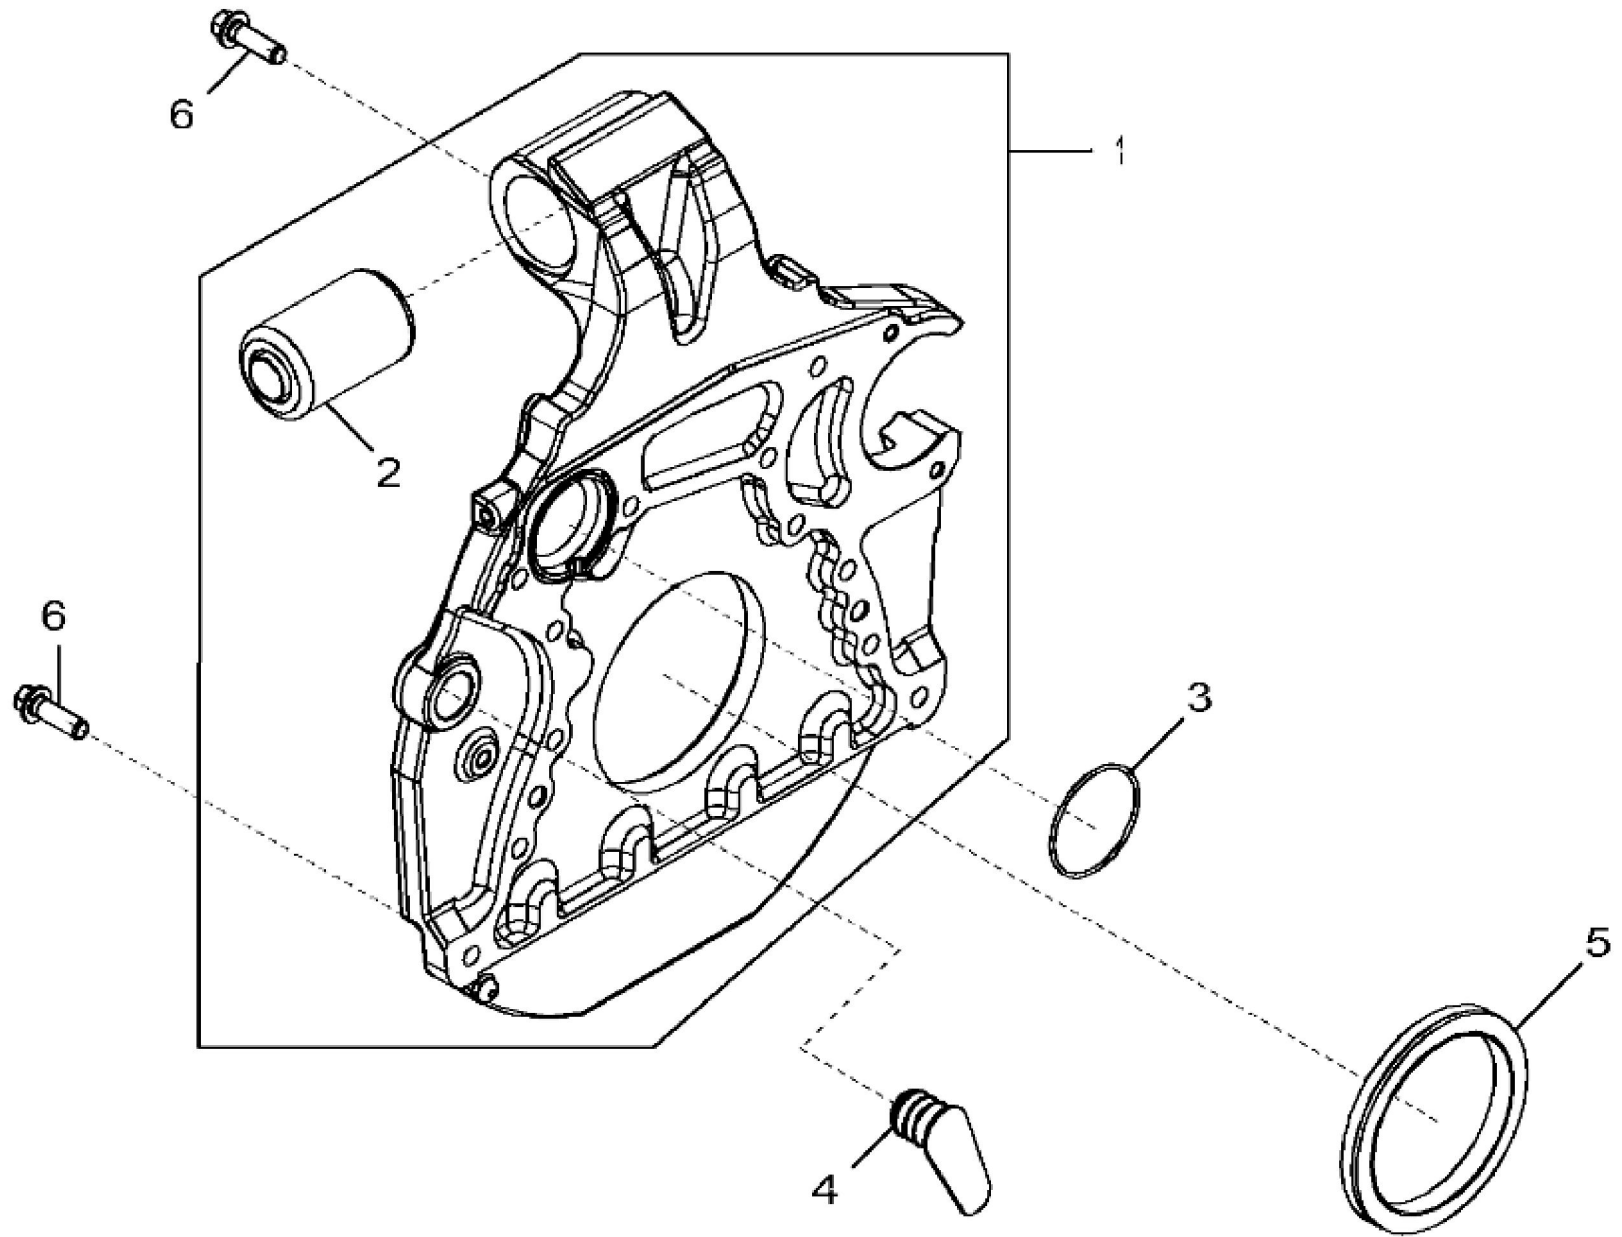

KEY	PART NO.	PART NAME	QTY	REMARKS	
1	R524499	GASKET	1		
2	19M7775	SCREW	2	M6 X 16	
3	R515555	DEFLECTOR	1		
4	R543296	HOSE	1		
5	TY22462	CLAMP	1		
6	RE561710	VALVE COVER	1	MARKED R540192	
7	RE542918	VALVE	1	USE WITH RE561710	
8	R123575	O-RING	5		
9	R521390	SCREW	5		
10	H23125	PLUG	5		
11	R529614	VALVE COVER	1	ORDER RE561710	
12	R532038	VALVE	1	ORDER RE542918; USE WITH R529614	

1297_RE544011_PCD

John Deere > Turf And Utility > TRACTOR > 6130M - TRACTOR > 6130M Tractor (North America Edition, Engine SN: 4045UXXXXXX)(Final Tier 4) > E1 ENGINE 4045HL500-DD22292-ETN122284-ETN122286-ETN131686 > E100 ENGINE 4045HL500-DD22292-ETN122284-ETN122286-ETN131686 4045HL500 > ST402282 - 1297 OIL FILLER COVER

KEY	PART NO.	PART NAME	QTY	REMARKS	
1	RE67238	SCREW	2	(Threads With Pre-Applied Sealant)	
2	R116296	COVER	1		
3	R136495	GASKET	1		

1327_RE515237_PCD

John Deere > Turf And Utility > TRACTOR > 6130M - TRACTOR > 6130M Tractor (North America Edition, Engine SN: 4045UXXXXXX)(Final Tier 4) > E1 ENGINE 4045HL500-DD22292-ETN122284-ETN122286-ETN131686 > E100 ENGINE 4045HL500-DD22292-ETN122284-ETN122286-ETN131686 4045HL500 > ST308624 - 1327 CRANKSHAFT PULLEY

KEY	PART NO.	PART NAME	QTY	REMARKS	
1	R503880	PULLEY	1	OD = 188 mm	
2	R515040	BUSHING	1	OD = 50 mm	
3	R516648	CAP SCREW	1	M20 X 70	

Thank you so much for reading.
Please click the “Buy Now!”
button below to download the
complete manual.