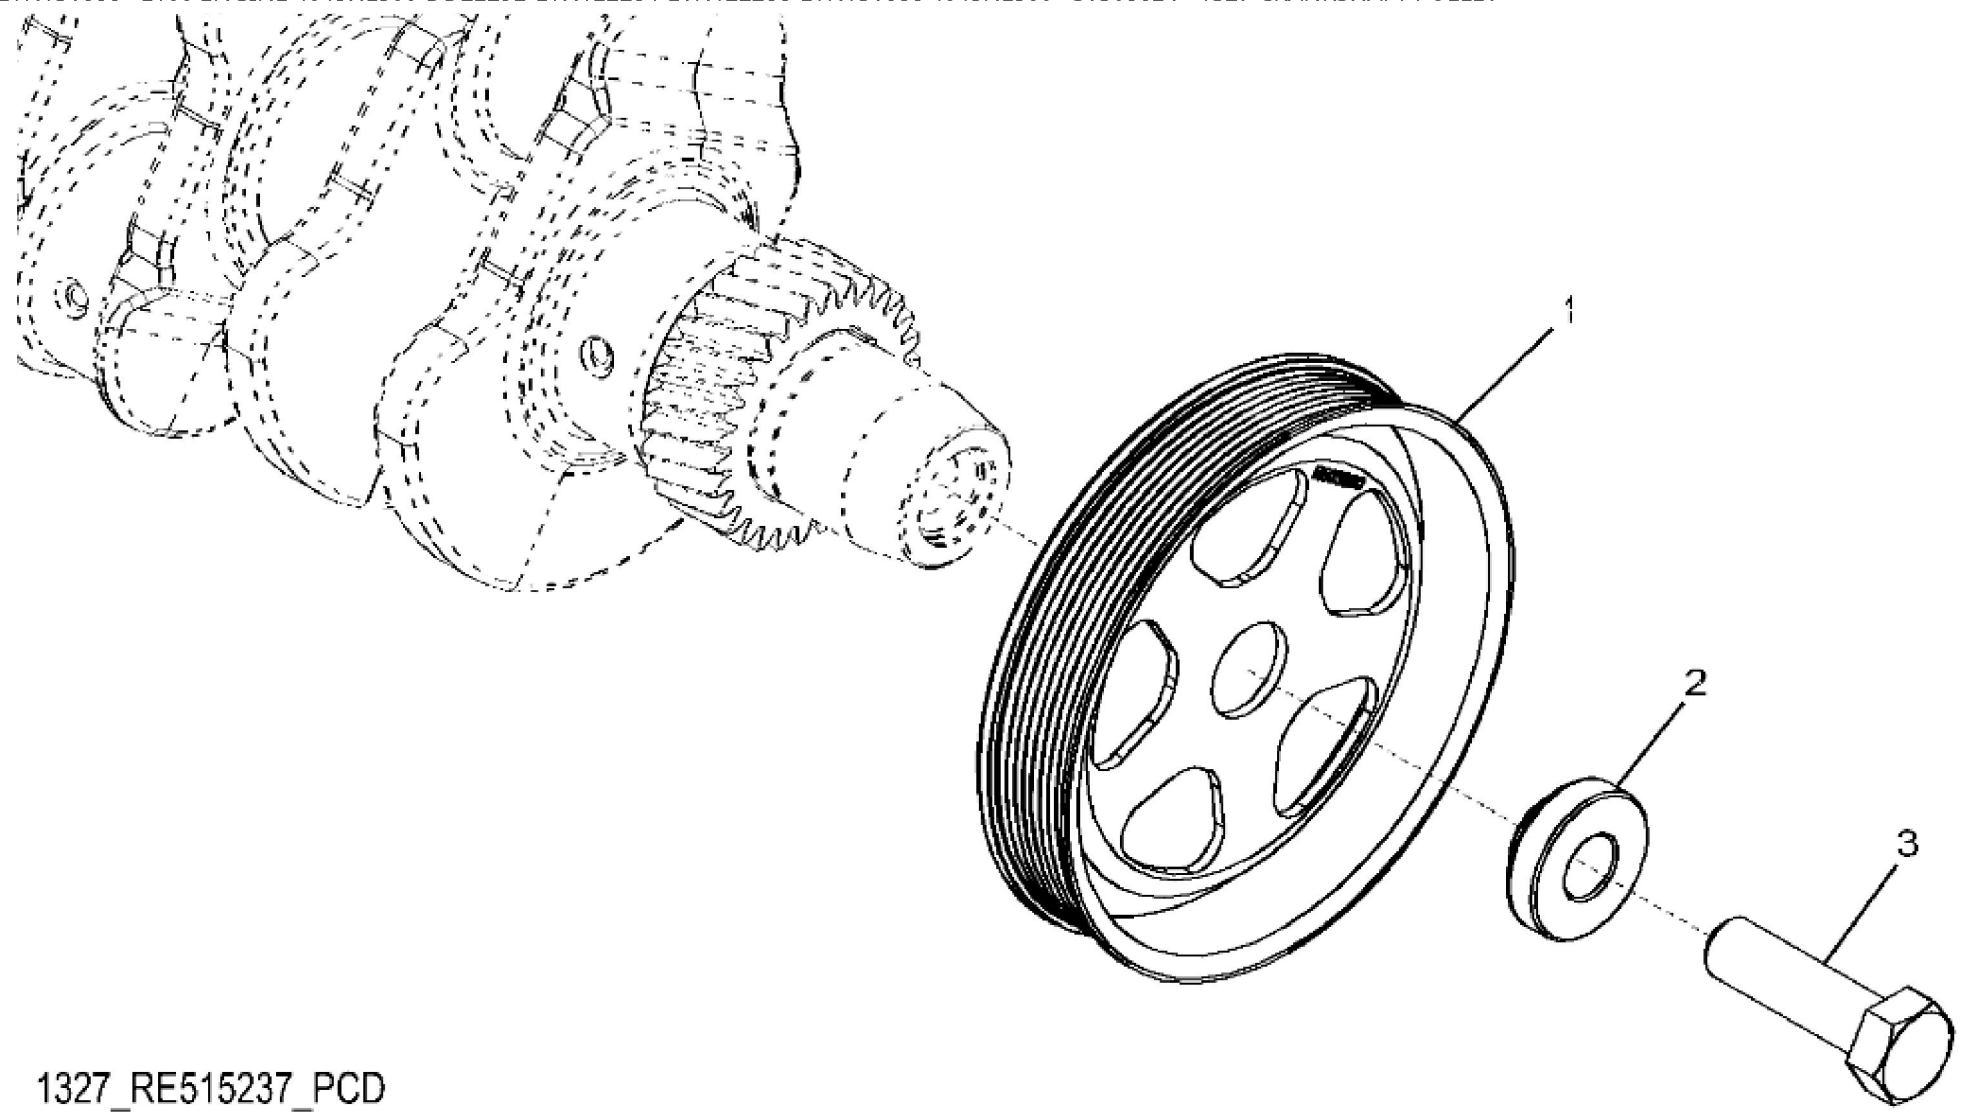

John Deere > Turf And Utility >TRACTOR >6130M - TRACTOR >6130M Tractor (North America Edition, Engine SN: 4045UXXXXXX)(Final Tier 4) >E1 ENGINE 4045HL500-DD22292-ETN122284-ETN122286-ETN131686 >E100 ENGINE 4045HL500-DD22292-ETN122284-ETN122286-ETN131686 4045HL500 >ST400926 - 1183 ROCKER ARM COVER

KEY	PART NO.	PART NAME	QTY	REMARKS	
1	R524499	GASKET	1		
2	19M7775	SCREW	2	M6 X 16	
3	R515555	DEFLECTOR	1		
4	R543296	HOSE	1		
5	TY22462	CLAMP	1		
6	RE561710	VALVE COVER	1	MARKED R540192	
7	RE542918	VALVE	1	USE WITH RE561710	
8	R123575	O-RING	5		
9	R521390	SCREW	5		
10	H23125	PLUG	5		
11	R529614	VALVE COVER	1	ORDER RE561710	
12	R532038	VALVE	1	ORDER RE542918; USE WITH R529614	

KEY	PART NO.	PART NAME	QTY	REMARKS	
1	RE67238	SCREW	2	(Threads With Pre-Applied Sealant)	
2	R116296	COVER	1		
3	R136495	GASKET	1		

1327_RE515237_PCD

John Deere > Turf And Utility > TRACTOR > 6130M - TRACTOR > 6130M Tractor (North America Edition, Engine SN: 4045UXXXXXX)(Final Tier 4) > E1 ENGINE 4045HL500-DD22292-ETN122284-ETN122286-ETN131686 > E100 ENGINE 4045HL500-DD22292-ETN122284-ETN122286-ETN131686 4045HL500 > ST308624 - 1327 CRANKSHAFT PULLEY

KEY	PART NO.	PART NAME	QTY	REMARKS	
1	R503880	PULLEY	1	OD = 188 mm	
2	R515040	BUSHING	1	OD = 50 mm	
3	R516648	CAP SCREW	1	M20 X 70	

Thank you so much for reading.
Please click the “Buy Now!”
button below to download the
complete manual.