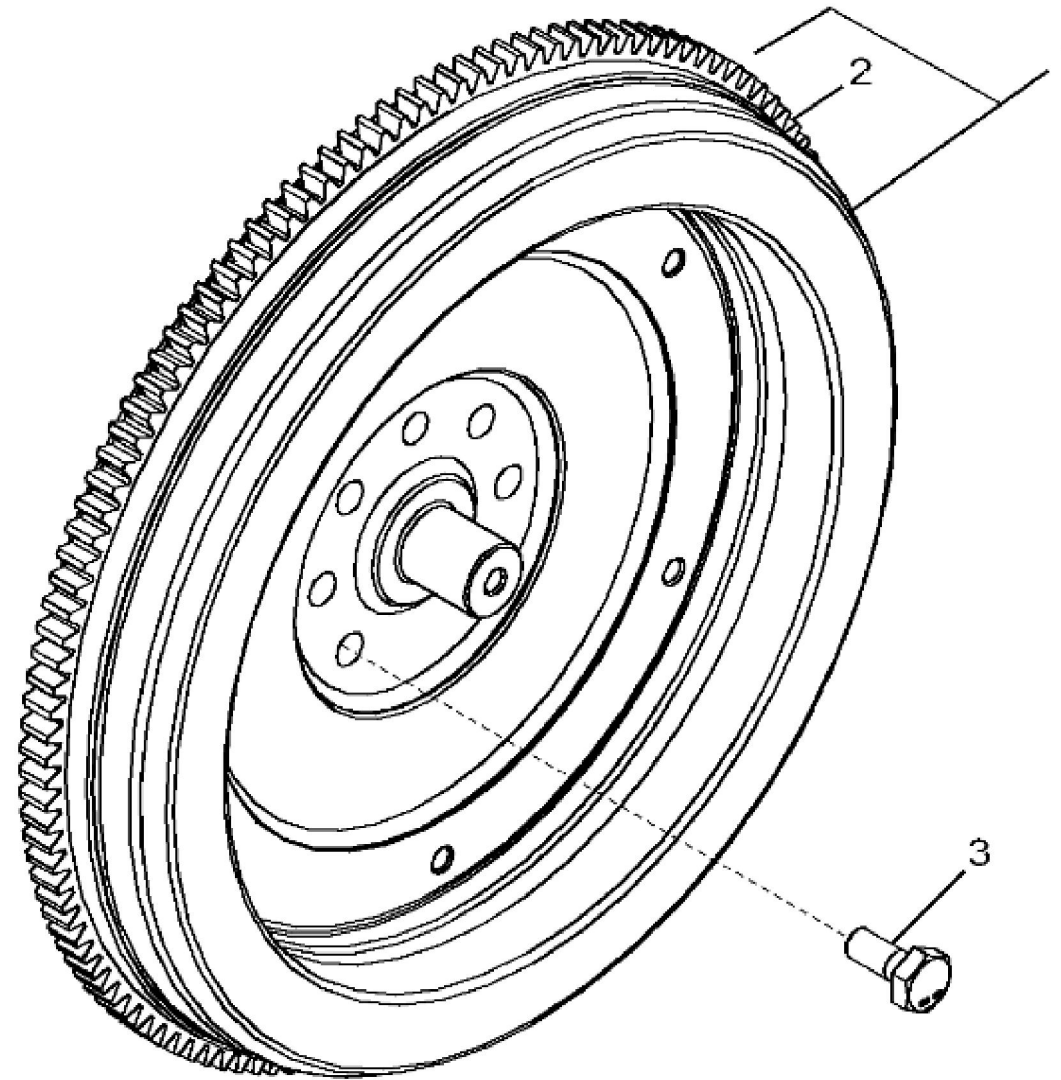

John Deere > Turf And Utility > TRACTOR > 6155M - TRACTOR > 6155M Tractor (North America Edition, Engine SN: 6068UXXXXXX)(Final Tier 4) > E1 DIESEL ENGINE 6068HL498-DD22386-ETN122786-ETN122787-ETN131688 > E100 DIESEL ENGINE 6068HL498-DD22386-ETN122786-ETN122787-ETN131688 6068HL498 > ST572875 - 1448 FLYWHEEL HOUSING

KEY	PART NO.	PART NAME	QTY	REMARKS	
1	RE565739	HOUSING	1	MARKED R543631; SUB FOR RE556605 OR RE544942	
2	.....	ISOLATOR	1	ORDER RE565739	
3	R61467	O-RING	1		
4	R520982	PLUG	1		
5	RE524227	SEAL	1	SUB FOR APPL RE537070	
6	R135918	BOLT	12		

1593_RE526325_PCD