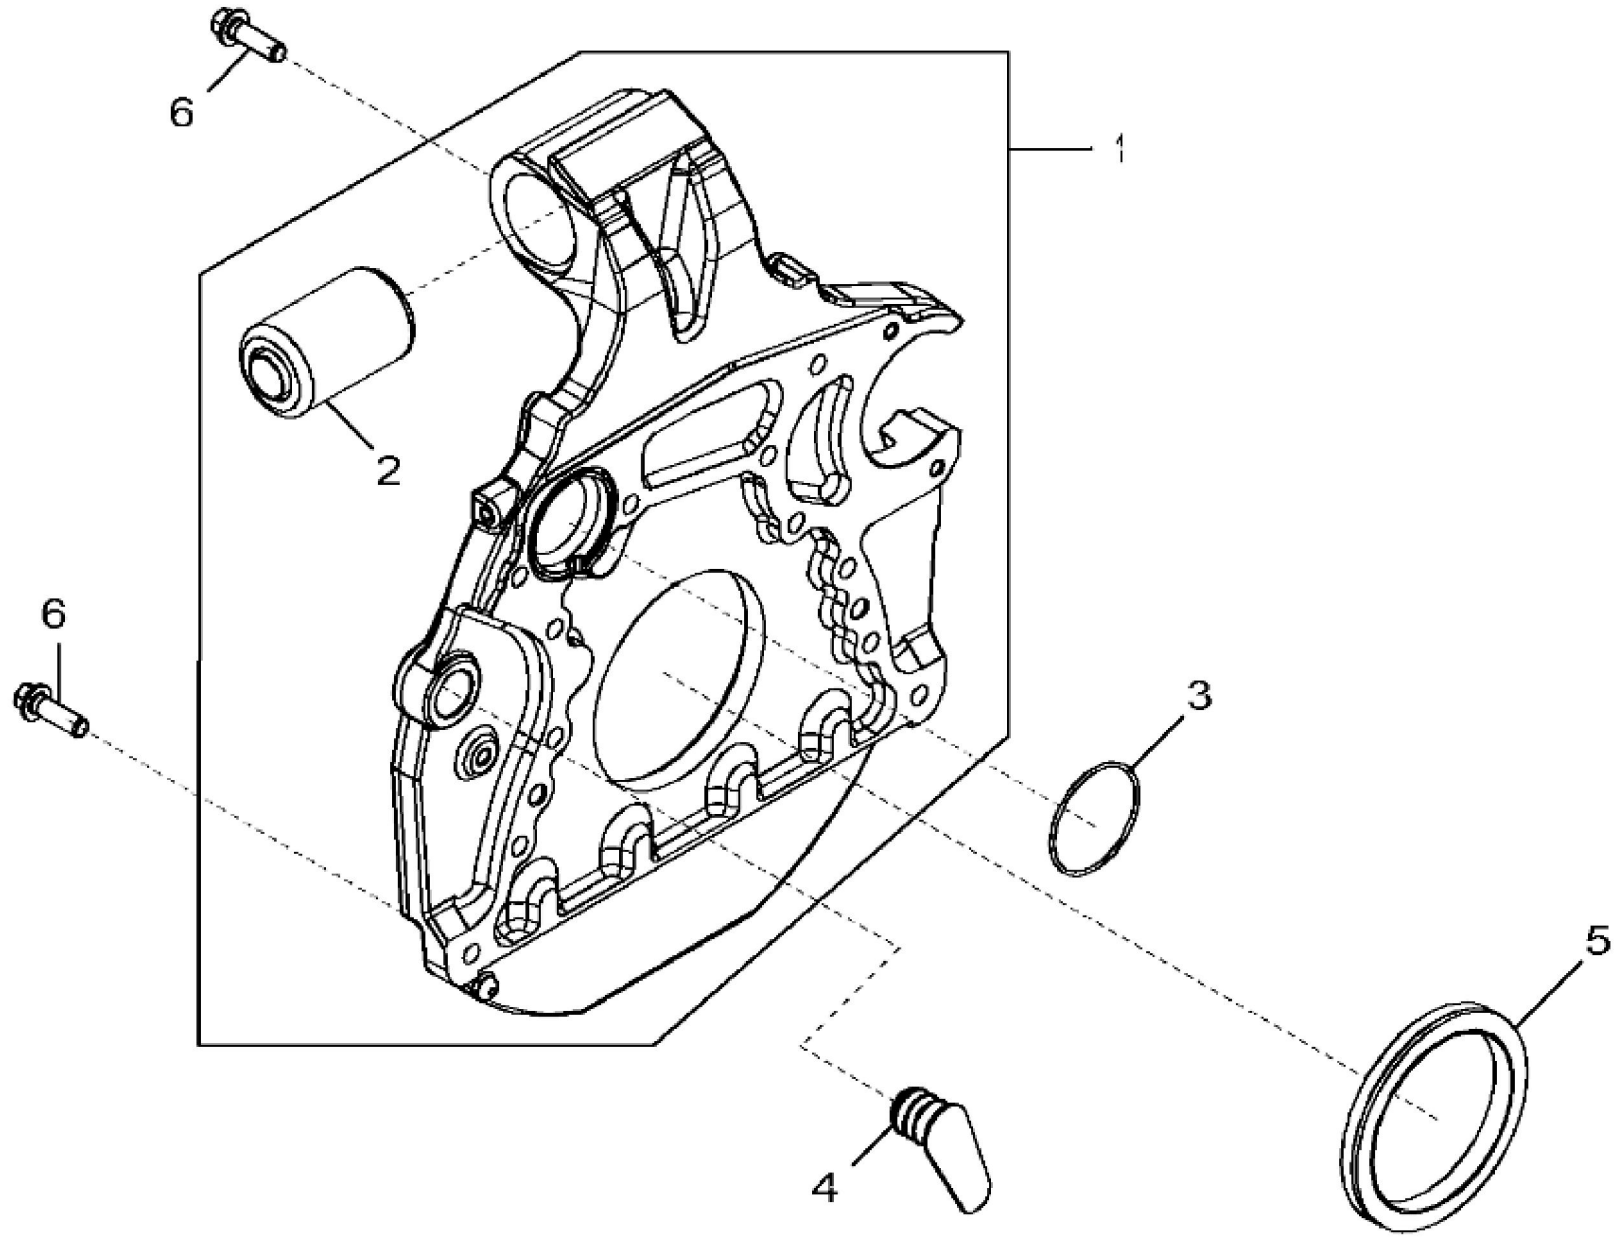

John Deere > Turf And Utility > TRACTOR > 6155M - TRACTOR > 6155M Tractor (North America Edition, Engine SN: 6068UXXXXXX)(Final Tier 4) > E1 DIESEL ENGINE 6068HL498-DD22386-ETN122786-ETN122787-ETN131688 > E100 DIESEL ENGINE 6068HL498-DD22386-ETN122786-ETN122787-ETN131688 6068HL498 > ST164694 - 1174 ROCKER ARM COVER

KEY	PART NO.	PART NAME	QTY	REMARKS
1	RE555026	VALVE COVER	1	MARKED R537224; ALSO ORDER TY22462, R536108 AND R534105; SUB FOR R529152
2	RE542918	VALVE	1	
3	19M7867	SCREW	15	M8 X 25
4	R534105	DEFLECTOR	1	USE WITH RE555026
4	R528408	DEFLECTOR	1	USE WITH R529152
5	19M7775	SCREW	2	M6 X 16
6	R528743	GASKET	1	
7	R532038	VALVE	1	USE WITH R529152
8	R536108	HOSE	1	ORDER DZ10571
8	DZ10571	HOSE	1	
9	TY22462	CLAMP	1	

John Deere > Turf And Utility > TRACTOR > 6155M - TRACTOR > 6155M Tractor (North America Edition, Engine SN: 6068UXXXXXX)(Final Tier 4) > E1 DIESEL ENGINE 6068HL498-DD22386-ETN122786-ETN122787-ETN131688 > E100 DIESEL ENGINE 6068HL498-DD22386-ETN122786-ETN122787-ETN131688 6068HL498 > ST275176 - 1341 CRANKSHAFT PULLEY

KEY	PART NO.	PART NAME	QTY	REMARKS	
1	DZ103168	PULLEY WITH DAMPENER	1	OD = 188 mm, SUB FOR RE537578	
2	R517237	BUSHING	1		
3	R516648	CAP SCREW	1	(One Time Usage)	

John Deere > Turf And Utility > TRACTOR > 6155M - TRACTOR > 6155M Tractor (North America Edition, Engine SN: 6068UXXXXXX)(Final Tier 4) > E1 DIESEL ENGINE 6068HL498-DD22386-ETN122786-ETN122787-ETN131688 > E100 DIESEL ENGINE 6068HL498-DD22386-ETN122786-ETN122787-ETN131688 6068HL498 > ST572875 - 1448 FLYWHEEL HOUSING