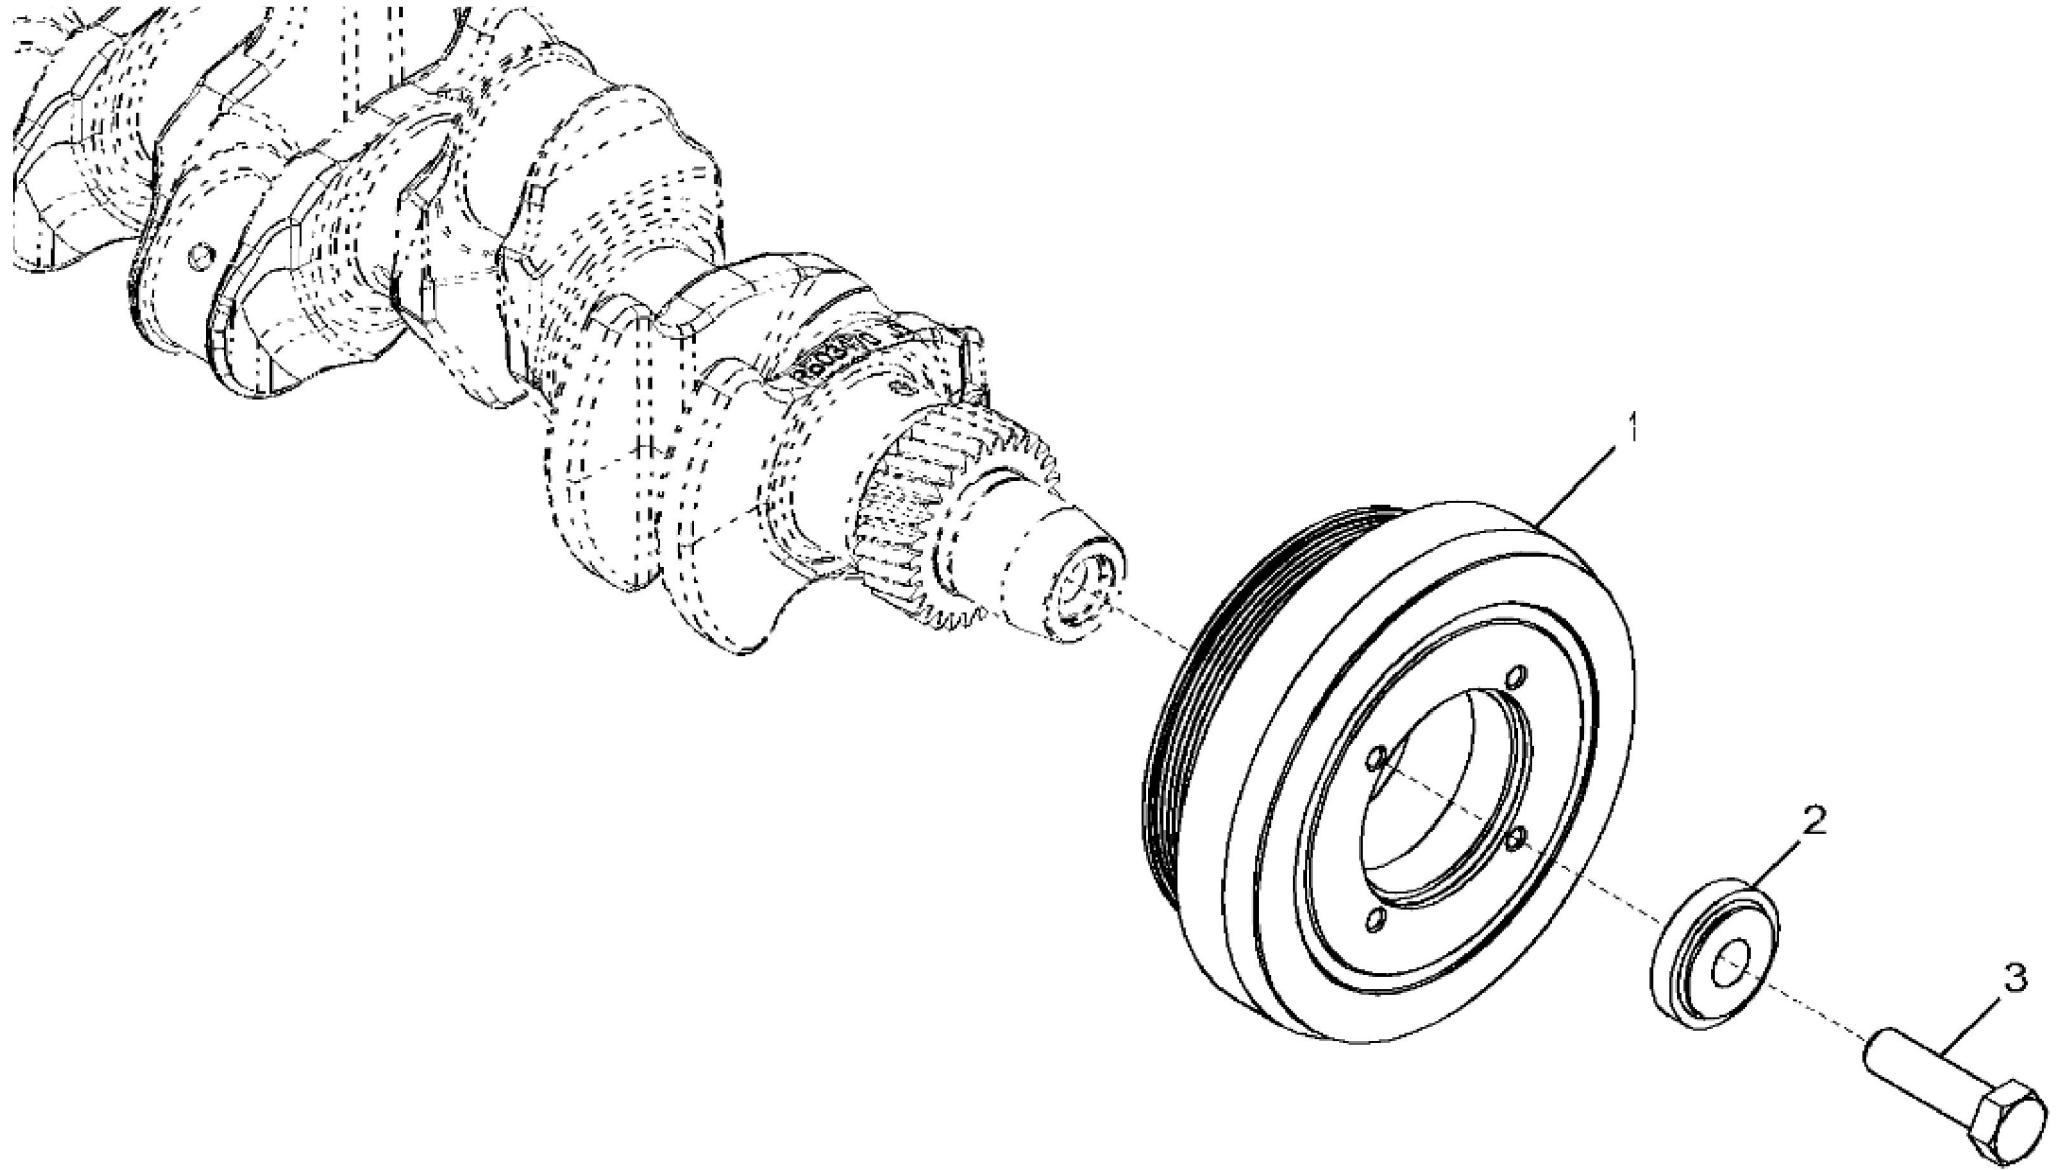

John Deere > Turf And Utility > TRACTOR > 6155M - TRACTOR > 6155M Tractor (North America Edition, Engine SN: 6068UXXXXXX)(Final Tier 4) > E1 DIESEL ENGINE 6068HL498-DD22386-ETN122786-ETN122787-ETN131688 > E100 DIESEL ENGINE 6068HL498-DD22386-ETN122786-ETN122787-ETN131688 6068HL498 > ST164694 - 1174 ROCKER ARM COVER

KEY	PART NO.	PART NAME	QTY	REMARKS
1	RE555026	VALVE COVER	1	MARKED R537224; ALSO ORDER TY22462, R536108 AND R534105; SUB FOR R529152
2	RE542918	VALVE	1	
3	19M7867	SCREW	15	M8 X 25
4	R534105	DEFLECTOR	1	USE WITH RE555026
4	R528408	DEFLECTOR	1	USE WITH R529152
5	19M7775	SCREW	2	M6 X 16
6	R528743	GASKET	1	
7	R532038	VALVE	1	USE WITH R529152
8	R536108	HOSE	1	ORDER DZ10571
8	DZ10571	HOSE	1	
9	TY22462	CLAMP	1	

John Deere > Turf And Utility > TRACTOR > 6155M - TRACTOR > 6155M Tractor (North America Edition, Engine SN: 6068UXXXXXX)(Final Tier 4) > E1 DIESEL ENGINE 6068HL498-DD22386-ETN122786-ETN122787-ETN131688 > E100 DIESEL ENGINE 6068HL498-DD22386-ETN122786-ETN122787-ETN131688 6068HL498 > ST275176 - 1341 CRANKSHAFT PULLEY

KEY	PART NO.	PART NAME	QTY	REMARKS	
1	DZ103168	PULLEY WITH DAMPENER	1	OD = 188 mm, SUB FOR RE537578	
2	R517237	BUSHING	1		
3	R516648	CAP SCREW	1	(One Time Usage)	

John Deere > Turf And Utility > TRACTOR > 6155M - TRACTOR > 6155M Tractor (North America Edition, Engine SN: 6068UXXXXXX)(Final Tier 4) > E1 DIESEL ENGINE 6068HL498-DD22386-ETN122786-ETN122787-ETN131688 > E100 DIESEL ENGINE 6068HL498-DD22386-ETN122786-ETN122787-ETN131688 6068HL498 > ST572875 - 1448 FLYWHEEL HOUSING