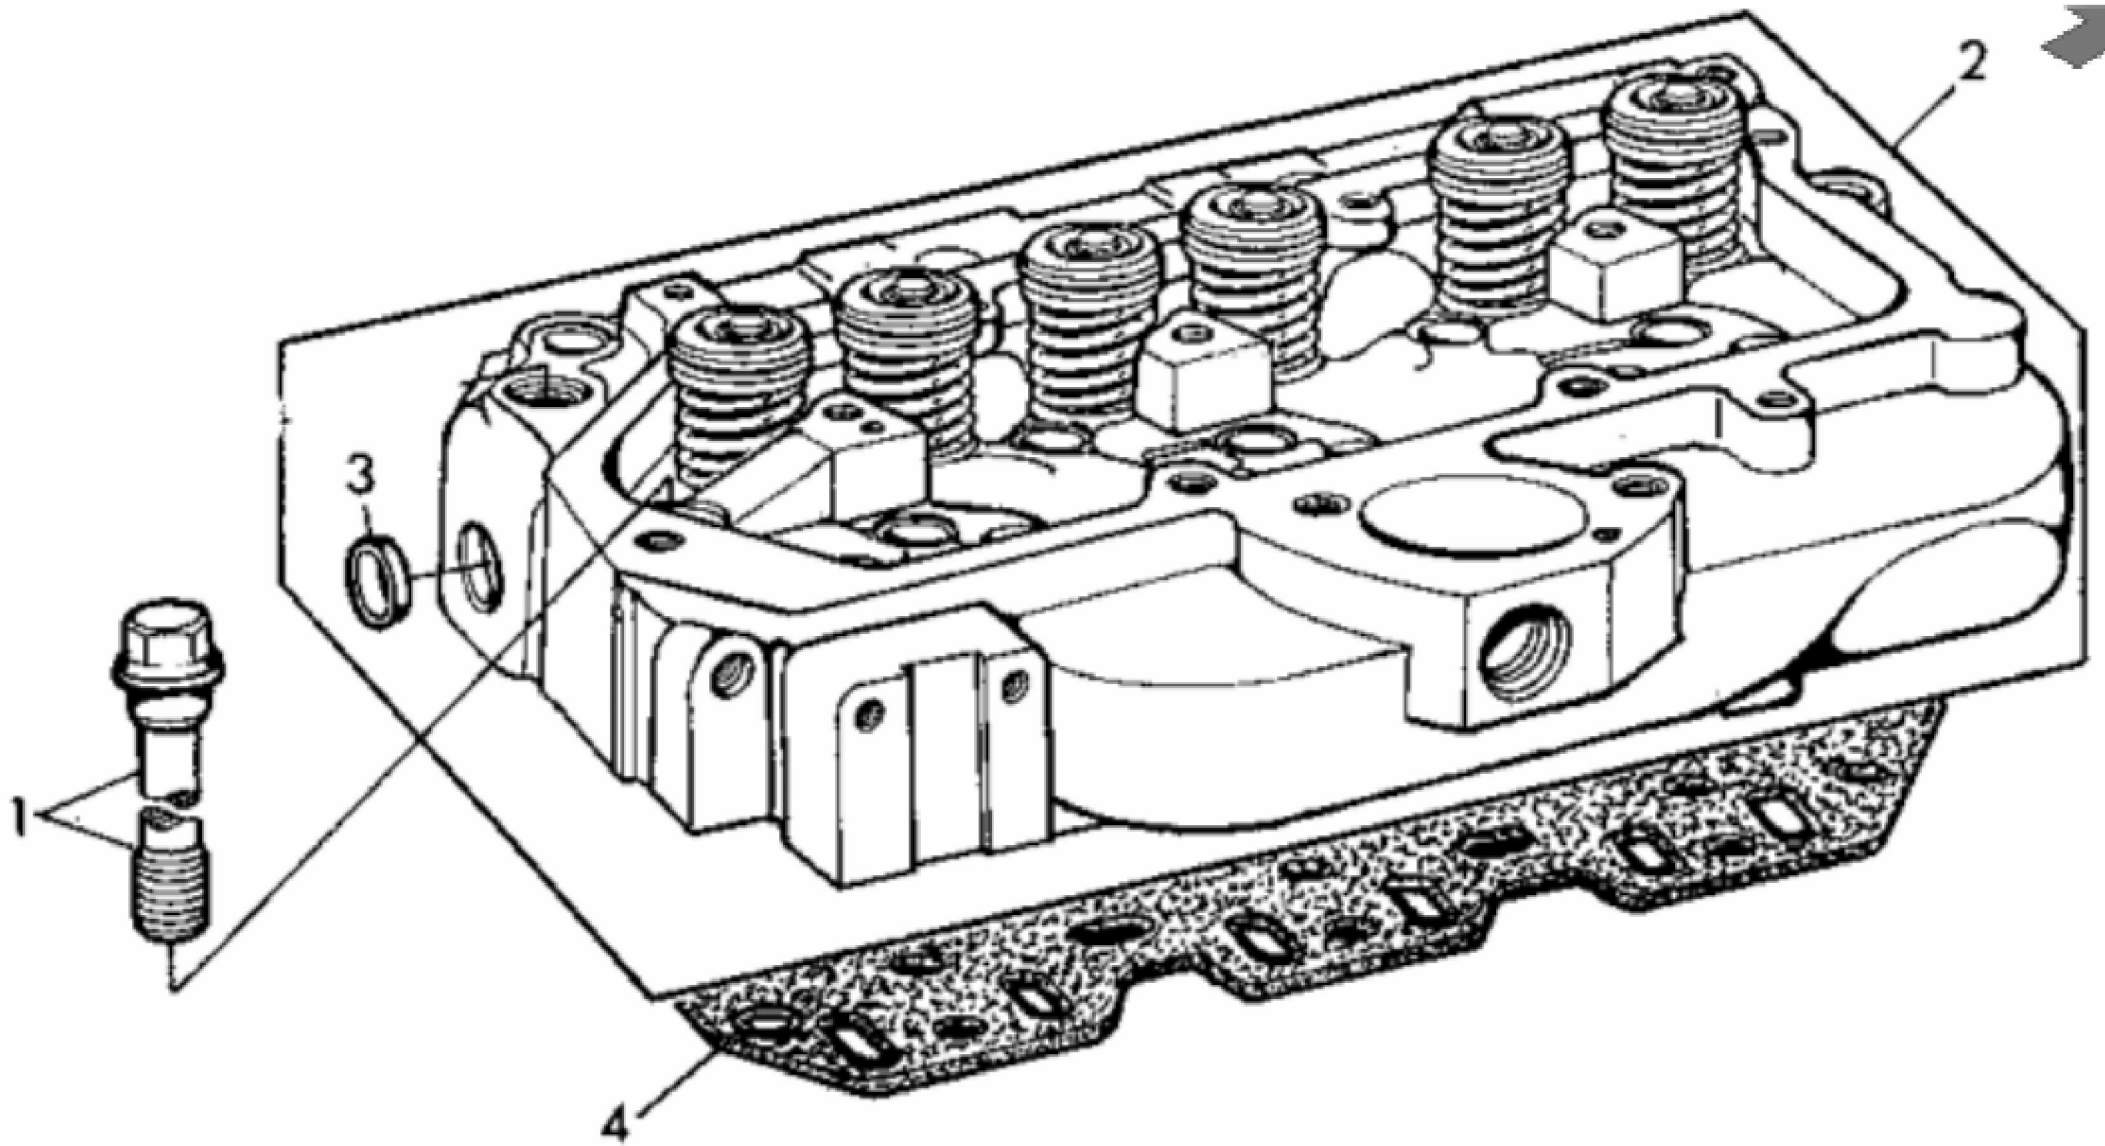

CD42516

KEY	PART NO.	PART NAME	QTY	REMARKS	
1	R56463	O-RING	1	21.819 X 3.531 MM	
2	R92154	ELBOW FITTING	1		
3	AT18904	CLAMP	1		
4	R99793	HOSE	1		

CD39609

KEY	PART NO.	PART NAME	QTY	REMARKS	
1	RE515827	VALVE COVER	1		
2	R106796	GASKET	1	CUT TO LENGTH	
3	RE32140	SCREW, WITH WASHER	6		

PY50567

KEY	PART NO.	PART NAME	QTY	Engine Serial No.	REMARKS	
1	R54565	PLUG	2	____-394178		
2	R501532	SHAFT	1		(ORDER RE502875)	
3	T20316	WASHER	2	____-394178		
4	T20314	SPRING	2	____-394178		
5	R504813	SCREW	3		(SAE 8)	
6	R123161	SUPPORT	3			
7	RE62148	ROCKER ARM	6			
8	R515095	PUSH ROD	6			
9	R515092	TAPPET	6		LGTH 234MM (9.21")	
10	R125880	SCREW	6			
11	R125881	LOCK NUT	6			