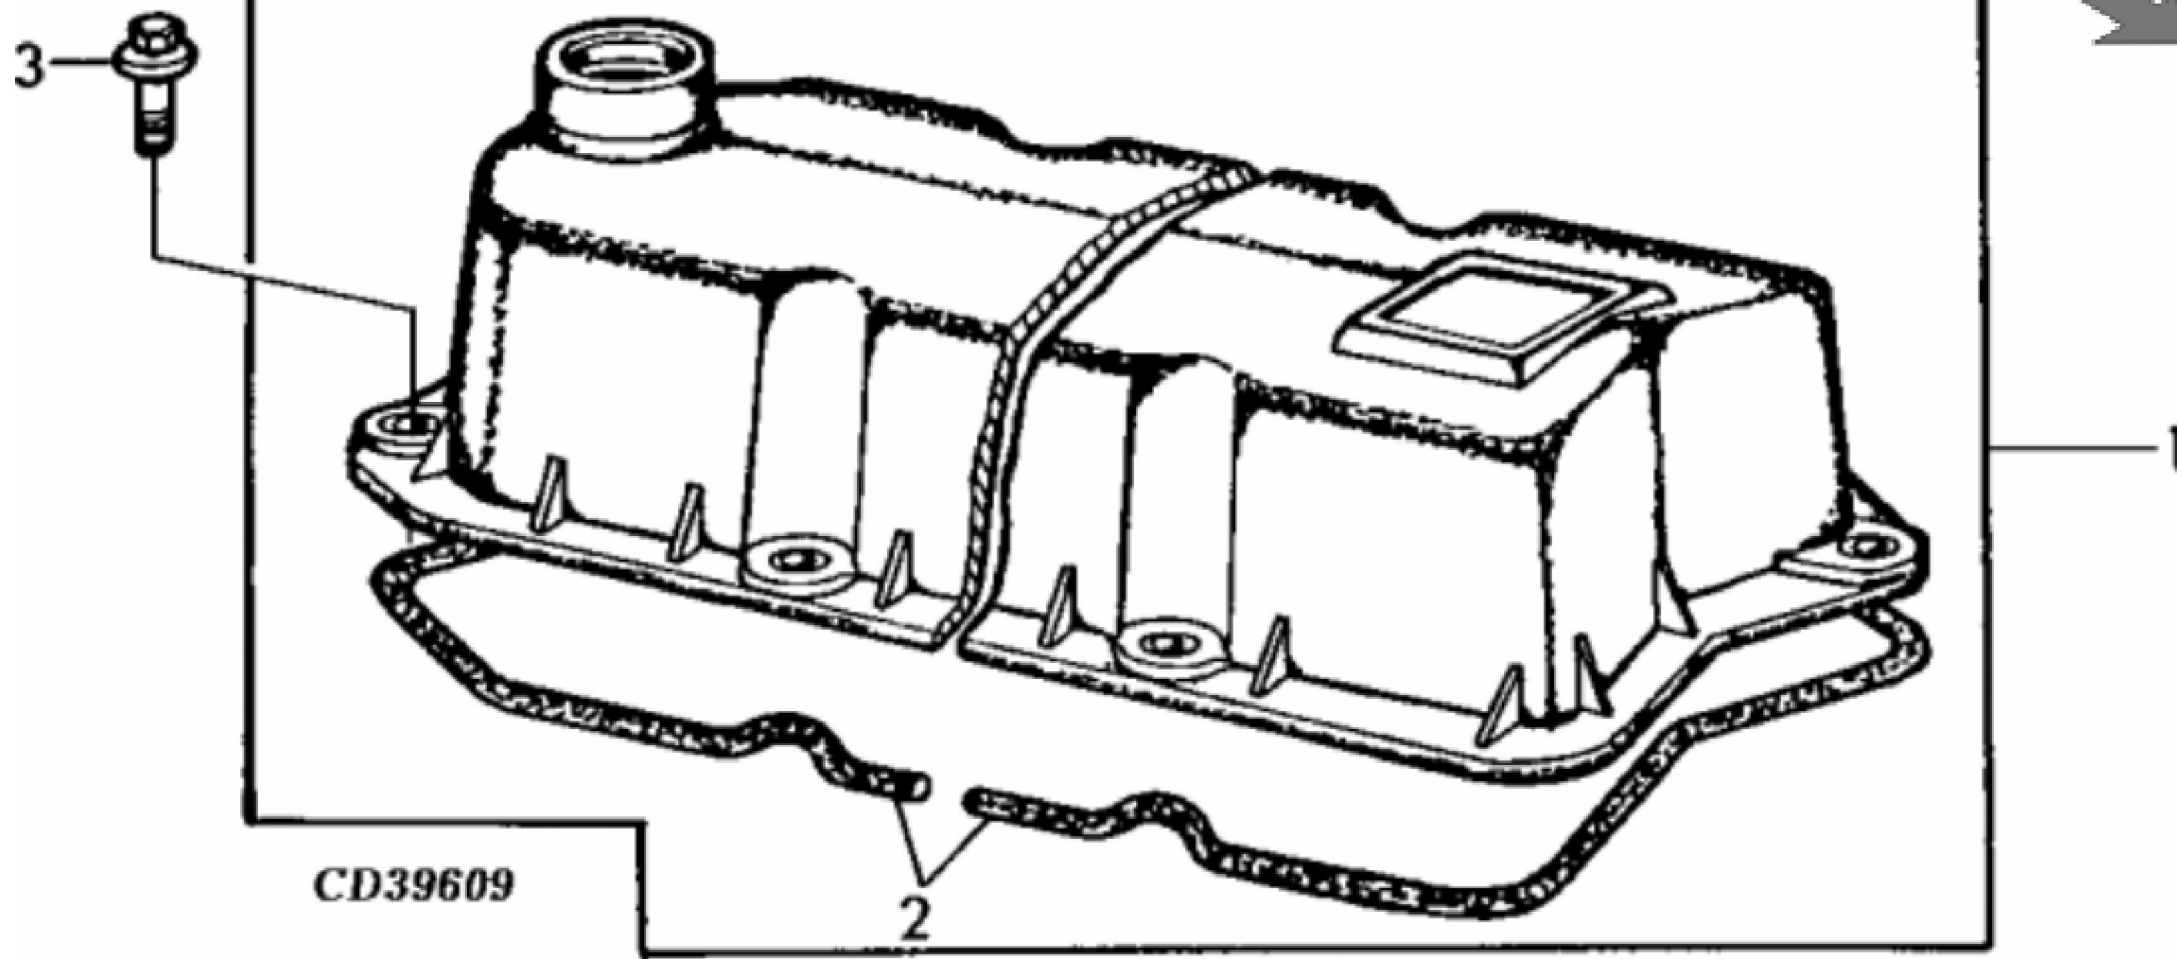

CD42516

KEY	PART NO.	PART NAME	QTY	REMARKS	
1	R56463	O-RING	1	21.819 X 3.531 MM	
2	R92154	ELBOW FITTING	1		
3	AT18904	CLAMP	1		
4	R99793	HOSE	1		

CD39609

KEY	PART NO.	PART NAME	QTY	REMARKS	
1	RE515827	VALVE COVER	1		
2	R106796	GASKET	1	CUT TO LENGTH	
3	RE32140	SCREW, WITH WASHER	6		

PY50567

KEY	PART NO.	PART NAME	QTY	Engine Serial No.	REMARKS	
1	R54565	PLUG	2	____-394178		
2	R501532	SHAFT	1		(ORDER RE502875)	
3	T20316	WASHER	2	____-394178		
4	T20314	SPRING	2	____-394178		
5	R504813	SCREW	3		(SAE 8)	
6	R123161	SUPPORT	3			
7	RE62148	ROCKER ARM	6			
8	R515095	PUSH ROD	6			
9	R515092	TAPPET	6		LGTH 234MM (9.21")	
10	R125880	SCREW	6			
11	R125881	LOCK NUT	6			