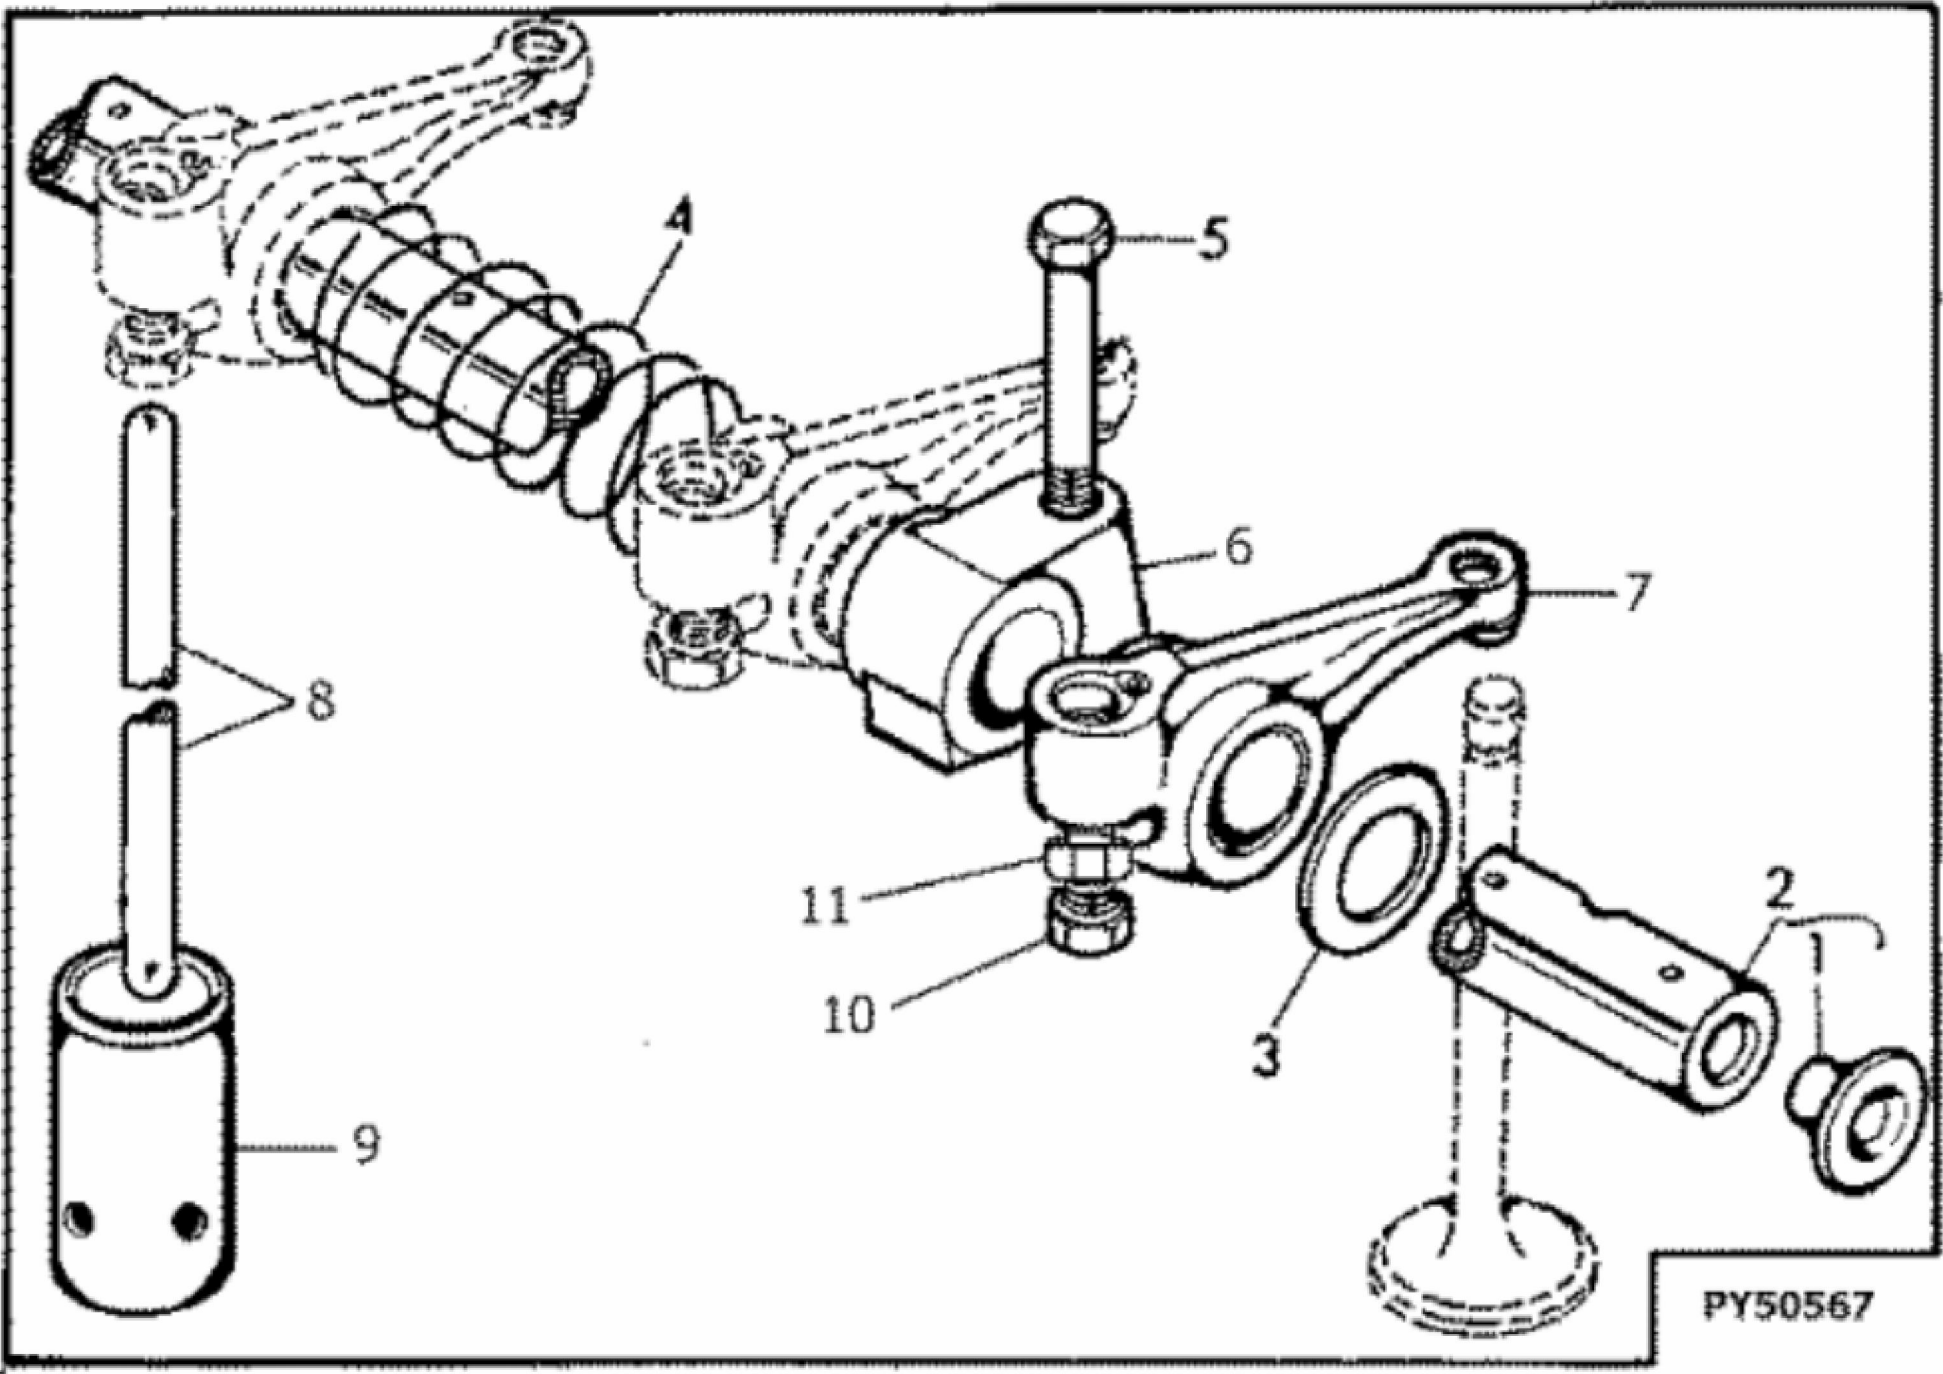

CD42516

KEY	PART NO.	PART NAME	QTY	REMARKS	
1	R56463	O-RING	1	21.819 X 3.531 MM	
2	R92154	ELBOW FITTING	1		
3	AT18904	CLAMP	1		
4	R99793	HOSE	1		

CD39609

KEY	PART NO.	PART NAME	QTY	REMARKS	
1	RE515827	VALVE COVER	1		
2	R106796	GASKET	1	CUT TO LENGTH	
3	RE32140	SCREW, WITH WASHER	6		

PY50567

KEY	PART NO.	PART NAME	QTY	Engine Serial No.	REMARKS	
1	R54565	PLUG	2	____-394178		
2	R501532	SHAFT	1		(ORDER RE502875)	
3	T20316	WASHER	2	____-394178		
4	T20314	SPRING	2	____-394178		
5	R504813	SCREW	3		(SAE 8)	
6	R123161	SUPPORT	3			
7	RE62148	ROCKER ARM	6			
8	R515095	PUSH ROD	6			
9	R515092	TAPPET	6		LGTH 234MM (9.21")	
10	R125880	SCREW	6			
11	R125881	LOCK NUT	6			