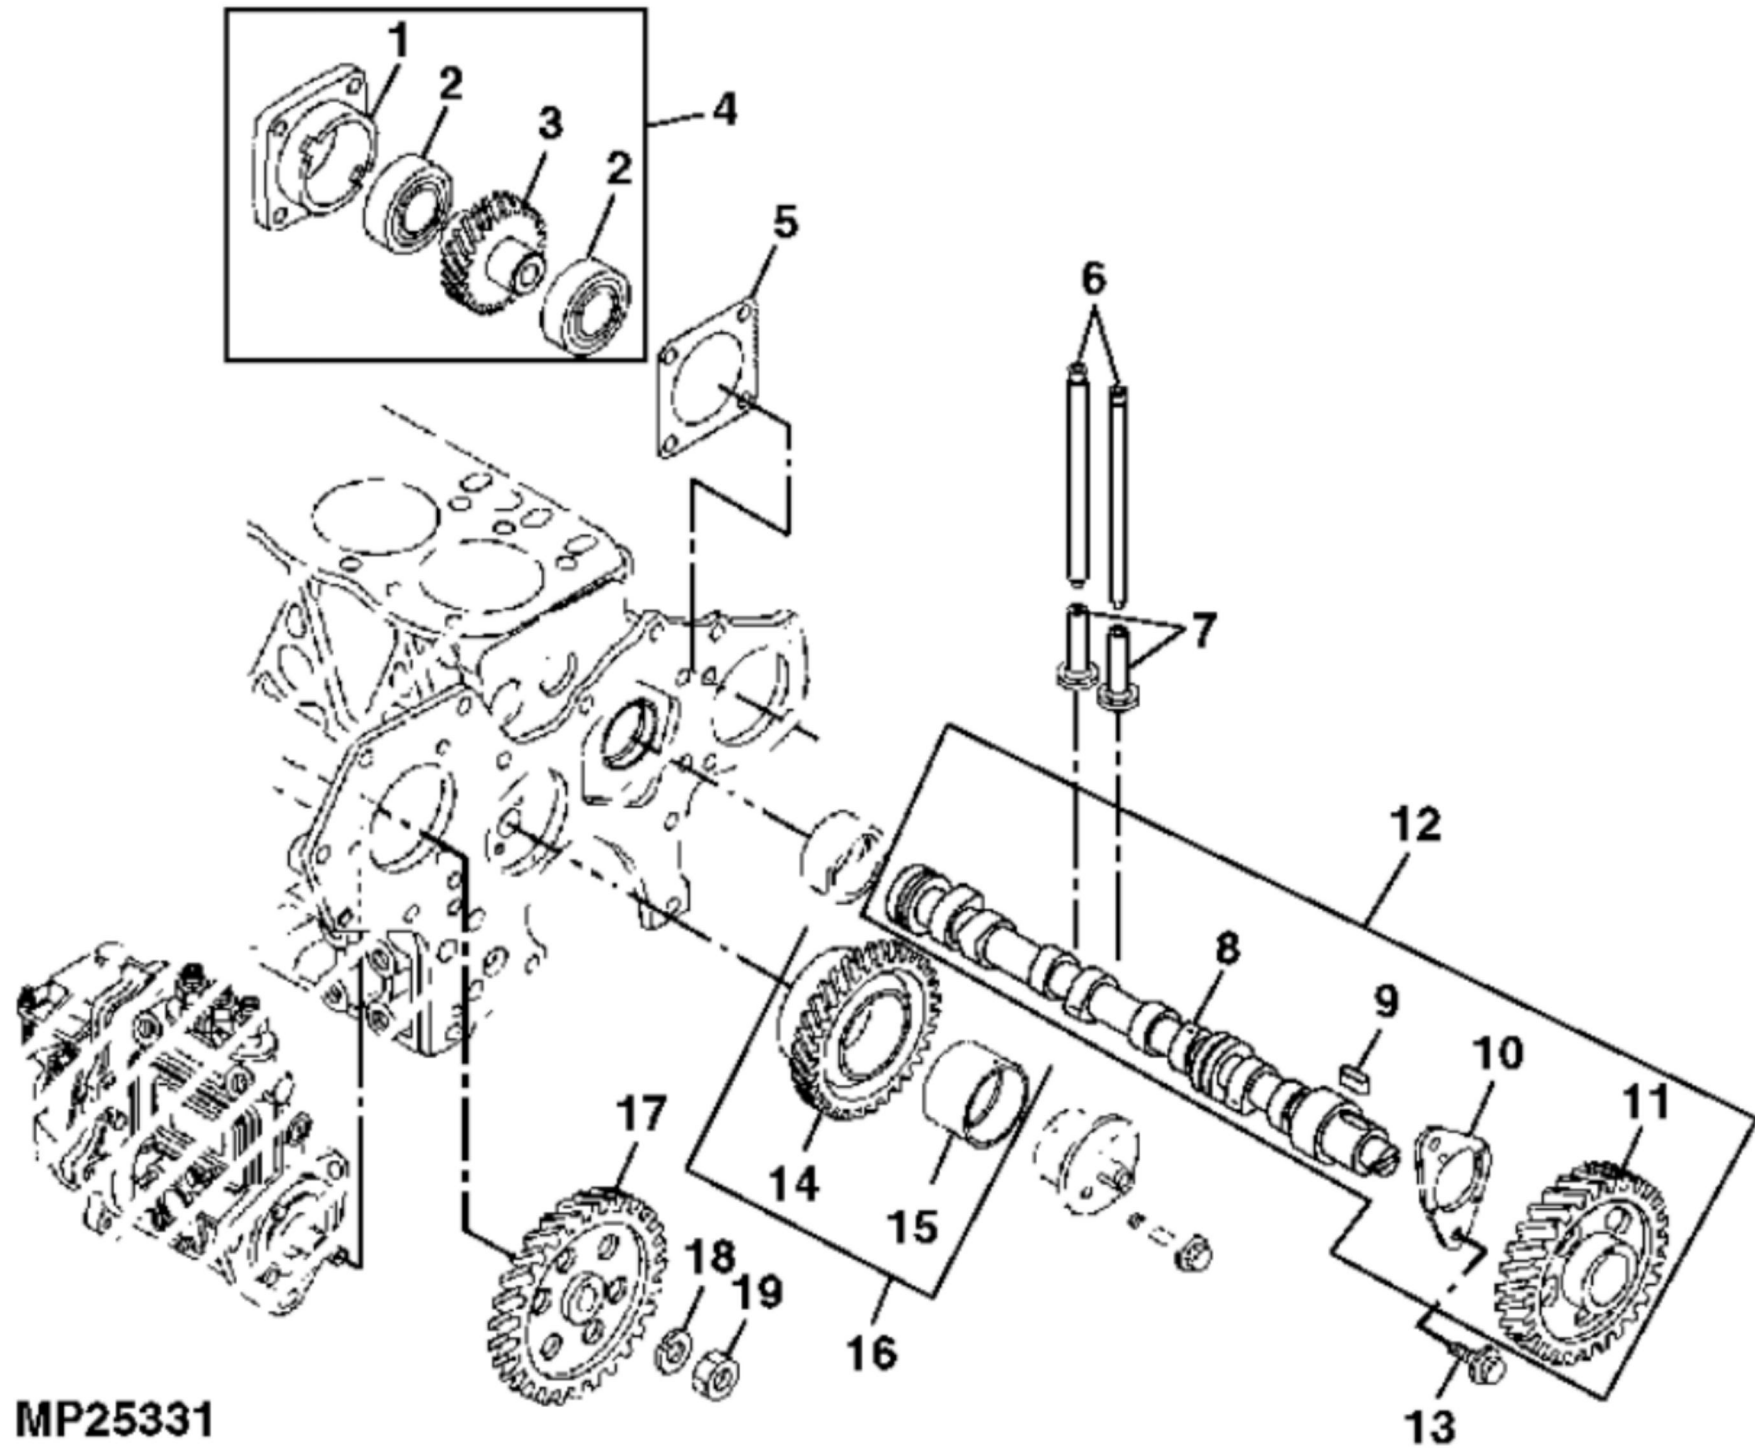

MP25325

ARMS

KEY	PART NO.	PART NAME	QTY	REMARKS
1	M801024	STUD	3	
2	19M7800	SCREW	7	M8 X 50
3	M801028	NUT	8	
4	M801027	SCREW	8	
5	ROCKER ARM	8	
6	AM875383	ROCKER ARM	8	
7	M801022	SUPPORT	2	ROCKER ARM
8	M801023	SUPPORT	3	ROCKER ARM
9	M801025	SPRING	4	
10	19M7867	SCREW	3	M8 X 25
11	M800002	PLUG	2	
12	ROCKER ARM SHAFT	1	
13	AM875382	SHAFT	1	ROCKER ARM
14	M801224	CAP	8	
15	AM878862	RETAINER KIT	8	VALVE RETAINER, (SUB FOR CH10067)
16	M801223	RETAINER	8	SPRING
17	M801222	SPRING	8	VALVE
18	T110650	SEAL	4	EXHAUST
19	CH10450	SEAL	4	INTAKE
20	M801227	GUIDE	4	INTAKE
21	M801228	GUIDE	4	EXHAUST
22	CH16751	PLUG	2	
23	CH18079	SPRING PIN	2	
24	M801220	INTAKE VALVE	4	
25	M801221	EXHAUST VALVE	4	
26	M801219	BOLT	8	
27	M801017	VALVE SEAT	4	
28	M801016	GUARD	4	(SUB FOR M810460)
29	M801018	RETAINER	4	
30	14M7303	FLANGE NUT	8	M6
31	AM879737	CYLINDER HEAD	1	
32	AT211695	LIFT LINK	1	
33	19M7865	SCREW	2	M8 X 16
34	14M7273	NUT	3	M8

MP25330

KEY	PART NO.	PART NAME	QTY	REMARKS	
1	CH10348	NUT	3		
2	CH10568	PACKING	3		
3	19M7865	SCREW	2	M8 X 16	
4	M801031	CAP	1		
5	M801033	PLATE	1		
6	M801034	O-RING	1		
7	M801032	DEFLECTOR	1		
8	M801230	GASKET	1	BREATHER	
9	M805710	CAP	1	BREATHER	
10	M805711	PACKING	1		
11	RG60621	COVER	1		
12	M801037	HOSE	AR	BREATHER	

MP25331

KEY	PART NO.	PART NAME	QTY	REMARKS	
1	M802618	BRACKET	1		
2	CH13505	BALL BEARING	2		
3	GEAR	1		
4	AM876339	GEAR	1		
5	M805840	GASKET	1		
6	M801238	PUSH ROD	8		
7	M801046	CAM FOLLOWER	8		
8	CAMSHAFT	1		
9	M801045	SHAFT KEY	1		
10	THRUST BEARING	1		
11	GEAR	1		
12	AM875386	CAMSHAFT	1		
13	CH19780	BOLT	2		
14	GEAR	1		
15	M801050	BUSHING	1		
16	AM875315	GEAR	1		
17	M801239	GEAR	1		
18	12M7067	LOCK WASHER	1	12 mm	
19	14M7275	NUT	1	M12	