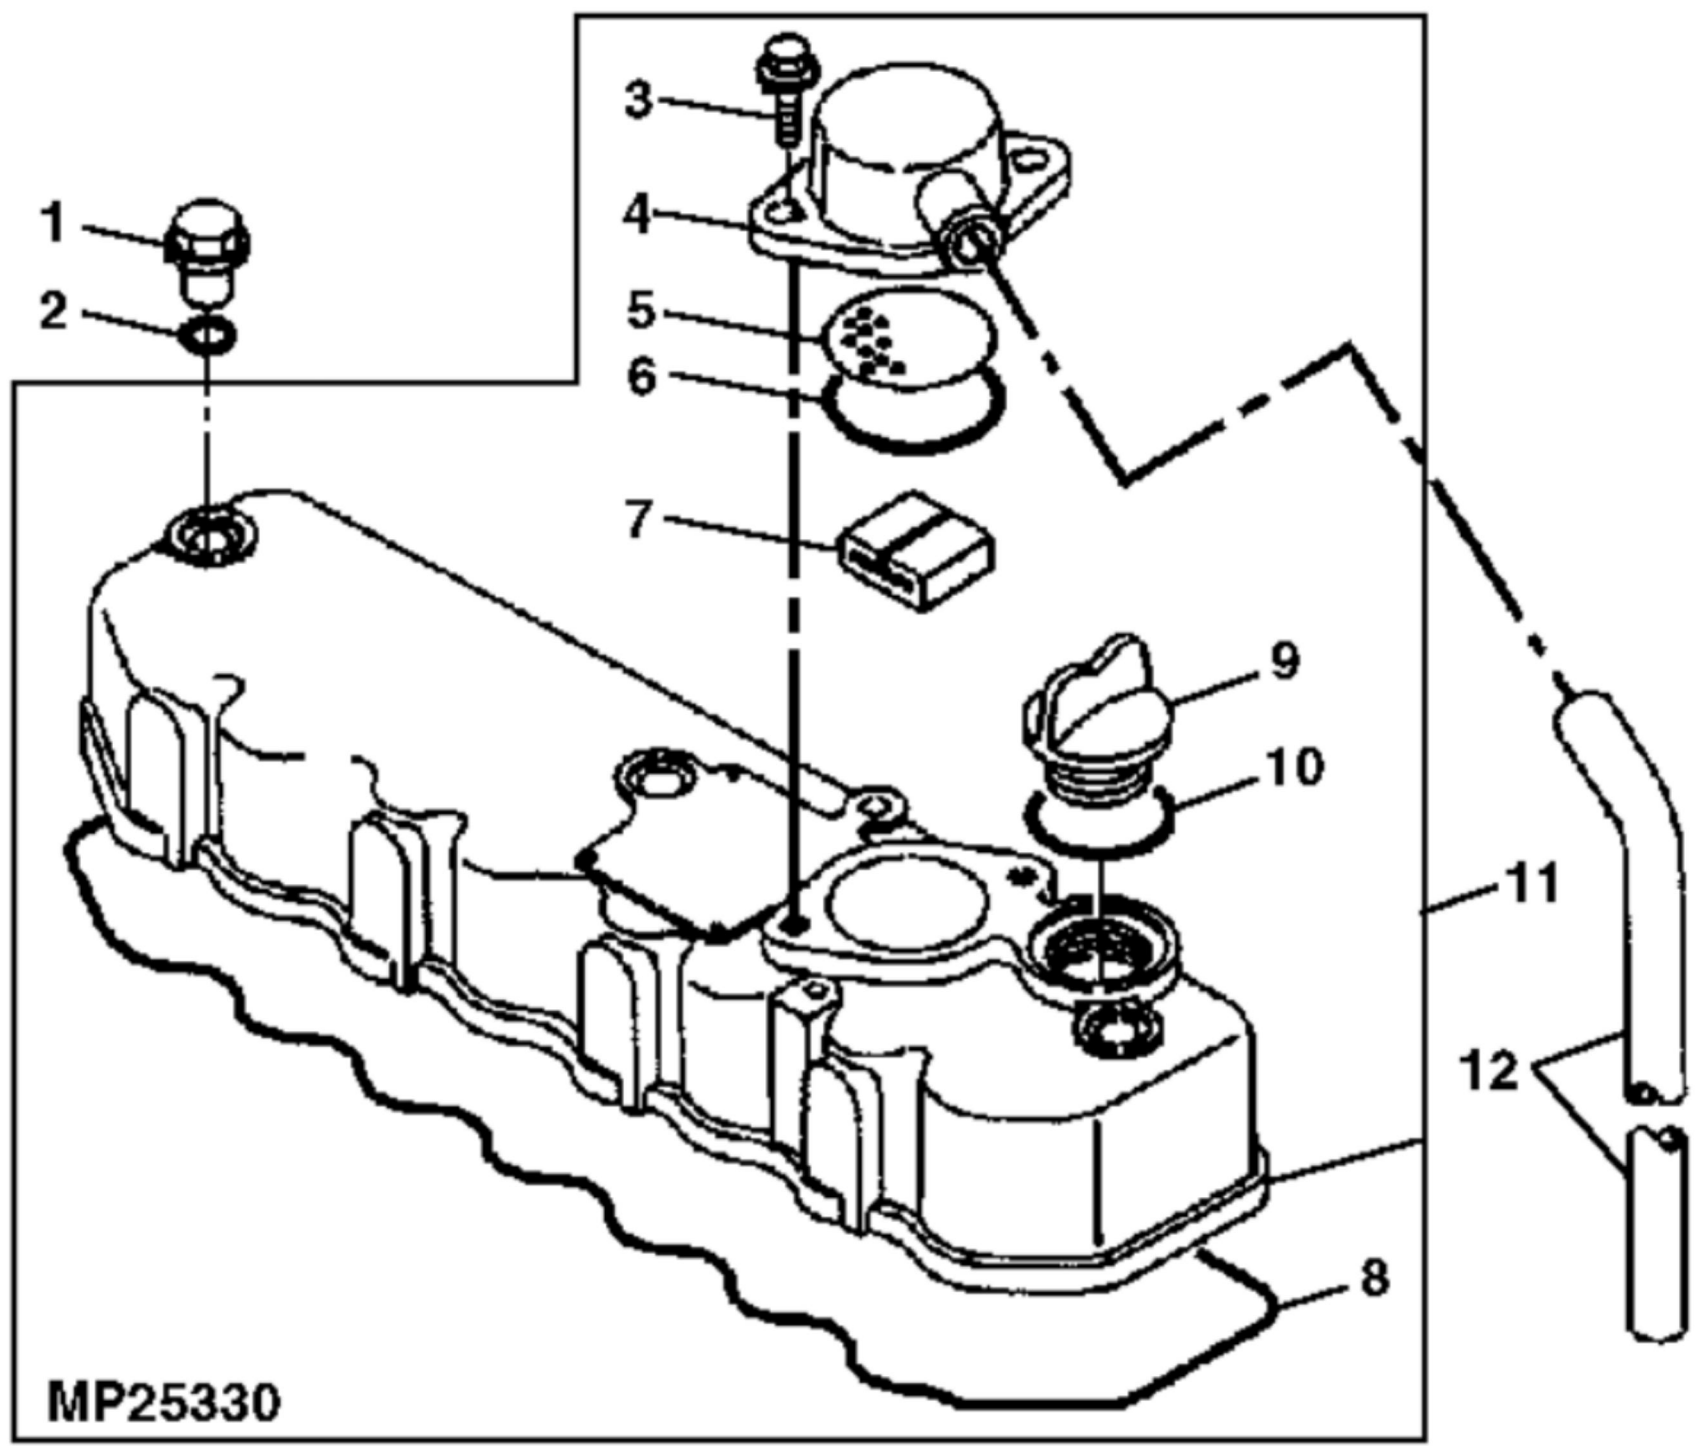

MP25325

ARMS

KEY	PART NO.	PART NAME	QTY	REMARKS
1	M801024	STUD	3	
2	19M7800	SCREW	7	M8 X 50
3	M801028	NUT	8	
4	M801027	SCREW	8	
5	ROCKER ARM	8	
6	AM875383	ROCKER ARM	8	
7	M801022	SUPPORT	2	ROCKER ARM
8	M801023	SUPPORT	3	ROCKER ARM
9	M801025	SPRING	4	
10	19M7867	SCREW	3	M8 X 25
11	M800002	PLUG	2	
12	ROCKER ARM SHAFT	1	
13	AM875382	SHAFT	1	ROCKER ARM
14	M801224	CAP	8	
15	AM878862	RETAINER KIT	8	VALVE RETAINER, (SUB FOR CH10067)
16	M801223	RETAINER	8	SPRING
17	M801222	SPRING	8	VALVE
18	T110650	SEAL	4	EXHAUST
19	CH10450	SEAL	4	INTAKE
20	M801227	GUIDE	4	INTAKE
21	M801228	GUIDE	4	EXHAUST
22	CH16751	PLUG	2	
23	CH18079	SPRING PIN	2	
24	M801220	INTAKE VALVE	4	
25	M801221	EXHAUST VALVE	4	
26	M801219	BOLT	8	
27	M801017	VALVE SEAT	4	
28	M801016	GUARD	4	(SUB FOR M810460)
29	M801018	RETAINER	4	
30	14M7303	FLANGE NUT	8	M6
31	AM879737	CYLINDER HEAD	1	
32	AT211695	LIFT LINK	1	
33	19M7865	SCREW	2	M8 X 16
34	14M7273	NUT	3	M8

MP25330

KEY	PART NO.	PART NAME	QTY	REMARKS	
1	CH10348	NUT	3		
2	CH10568	PACKING	3		
3	19M7865	SCREW	2	M8 X 16	
4	M801031	CAP	1		
5	M801033	PLATE	1		
6	M801034	O-RING	1		
7	M801032	DEFLECTOR	1		
8	M801230	GASKET	1	BREATHER	
9	M805710	CAP	1	BREATHER	
10	M805711	PACKING	1		
11	RG60621	COVER	1		
12	M801037	HOSE	AR	BREATHER	

MP25331

KEY	PART NO.	PART NAME	QTY	REMARKS	
1	M802618	BRACKET	1		
2	CH13505	BALL BEARING	2		
3	GEAR	1		
4	AM876339	GEAR	1		
5	M805840	GASKET	1		
6	M801238	PUSH ROD	8		
7	M801046	CAM FOLLOWER	8		
8	CAMSHAFT	1		
9	M801045	SHAFT KEY	1		
10	THRUST BEARING	1		
11	GEAR	1		
12	AM875386	CAMSHAFT	1		
13	CH19780	BOLT	2		
14	GEAR	1		
15	M801050	BUSHING	1		
16	AM875315	GEAR	1		
17	M801239	GEAR	1		
18	12M7067	LOCK WASHER	1	12 mm	
19	14M7275	NUT	1	M12	