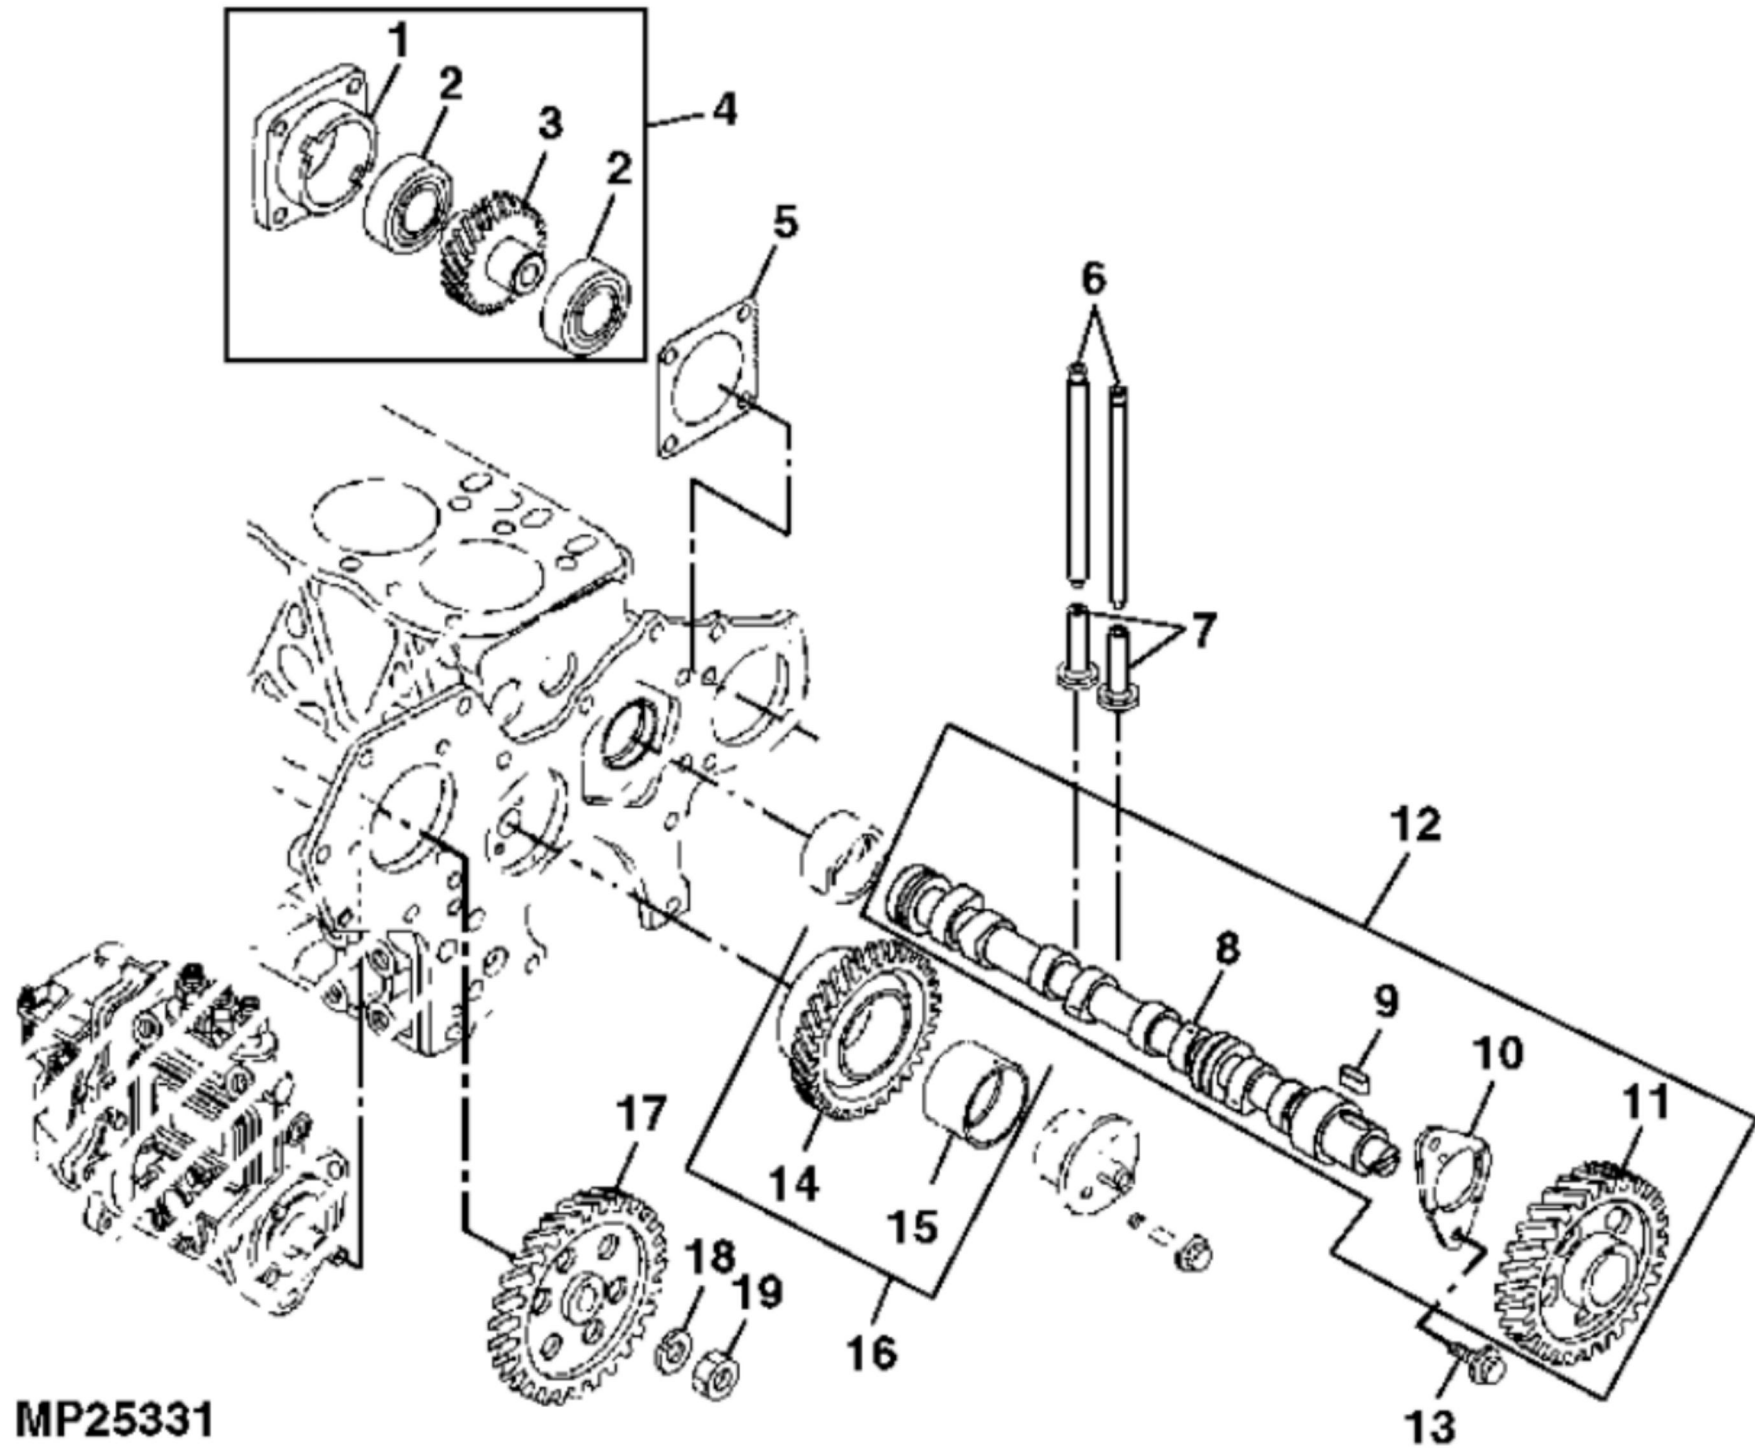

ARMS

KEY	PART NO.	PART NAME	QTY	REMARKS
1	M801024	STUD	3	
2	19M7800	SCREW	7	M8 X 50
3	M801028	NUT	1	
4	M801027	SCREW	1	
5	ROCKER ARM	1	
6	AM875383	ROCKER ARM	8	
7	M801022	SUPPORT	2	ROCKER ARM
8	M801023	SUPPORT	3	ROCKER ARM
9	M801025	SPRING	4	
10	19M7867	SCREW	3	M8 X 25
11	M800002	PLUG	2	
12	ROCKER ARM SHAFT	1	
13	AM875382	SHAFT	1	ROCKER ARM
14	M801224	CAP	8	
15	AM878862	RETAINER KIT	8	VALVE RETAINER, (SUB FOR CH10067)
16	M801223	RETAINER	8	SPRING
17	M801222	SPRING	8	VALVE
18	T110650	SEAL	4	EXHAUST
19	CH10450	SEAL	4	INTAKE
20	M801227	GUIDE	4	INTAKE
21	M801228	GUIDE	4	EXHAUST
22	CH16751	PLUG	2	
23	CH18079	SPRING PIN	2	
24	M801220	INTAKE VALVE	4	
25	MIU800494	EXHAUST VALVE	4	(SUB FOR M801221)
26	M801219	BOLT	8	
27	M801017	VALVE SEAT	4	
28	M801016	SEAL	4	(SUB FOR M806732 OR M810460)
29	M801018	RETAINER	4	
30	14M7303	FLANGE NUT	8	M6
31	AM879737	CYLINDER HEAD	1	
32	AT211695	LIFT LINK	1	
33	19M7865	SCREW	2	M8 X 16
34	14M7273	NUT	3	M8

KEY	PART NO.	PART NAME	QTY	REMARKS	
1	CH10348	NUT	3		
2	CH10568	PACKING	3		
3	19M7865	SCREW	2	M8 X 16	
4	M801031	CAP	1		
5	M801033	PLATE	1		
6	M801034	O-RING	1		
7	M801032	DEFLECTOR	1		
8	M801230	GASKET	1		
9	M805710	CAP	1	BREATHER	
10	M805711	PACKING	1		
11	RG60621	COVER	1		
12	M801037	HOSE	AR	BREATHER	

MP25331

KEY	PART NO.	PART NAME	QTY	REMARKS	
1	M802618	BRACKET	1		
2	CH13505	BALL BEARING	2		
3	GEAR	1		
4	AM876339	GEAR	1		
5	M805840	GASKET	1		
6	M801238	PUSH ROD	8		
7	M801046	CAM FOLLOWER	8		
8	CAMSHAFT	1		
9	M801045	SHAFT KEY	1		
10	THRUST BEARING	1		
11	GEAR	1		
12	AM875386	CAMSHAFT	1		
13	CH19780	BOLT	2		
14	GEAR	1		
15	M801050	BUSHING	1		
16	AM875315	GEAR	1		
17	M801239	GEAR	1		
18	12M7067	LOCK WASHER	1	12 mm	
19	14M7275	NUT	1	M12	