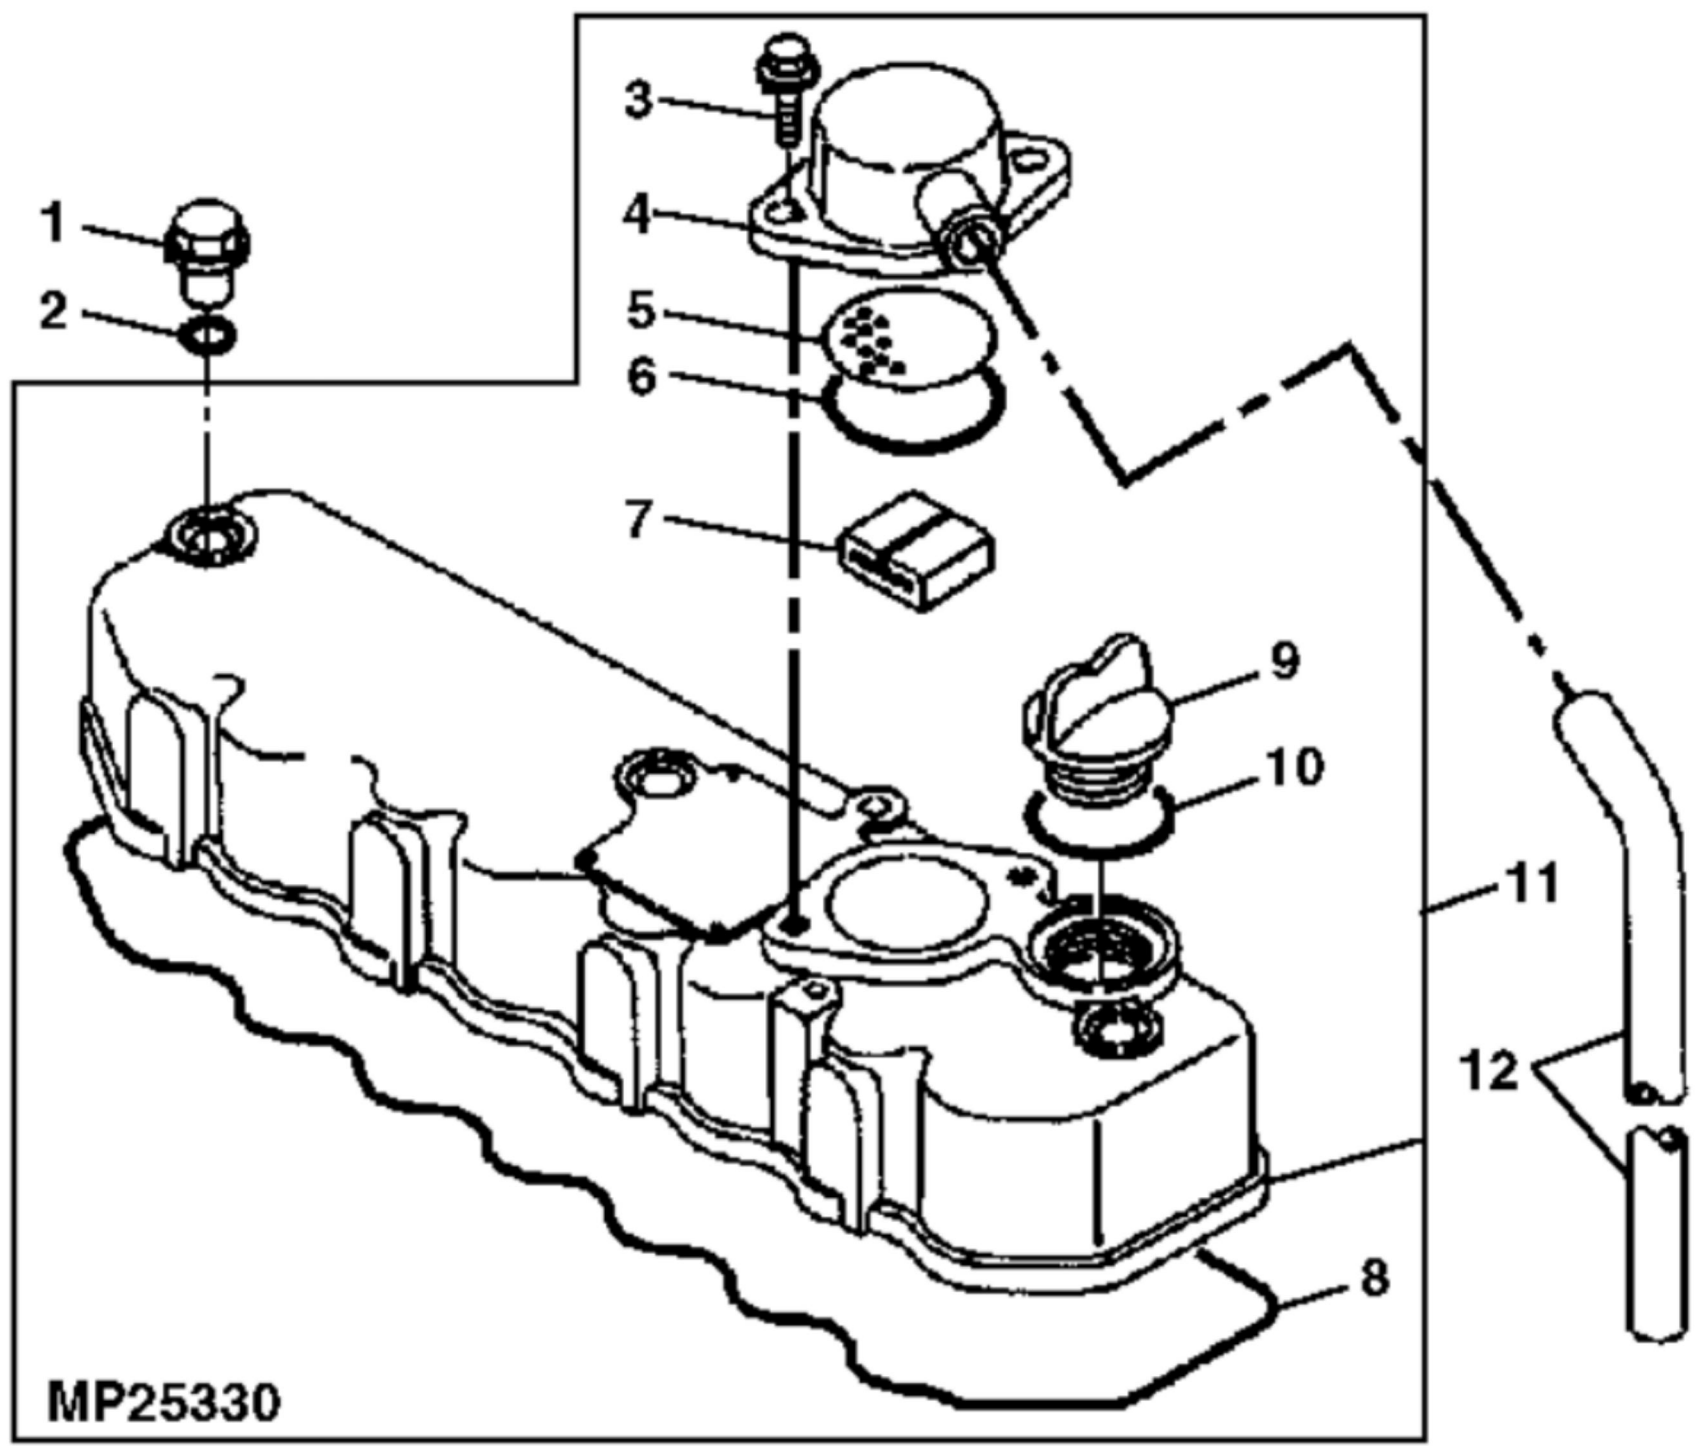

ARMS

KEY	PART NO.	PART NAME	QTY	REMARKS
1	M801024	STUD	3	
2	19M7800	SCREW	7	M8 X 50
3	M801028	NUT	1	
4	M801027	SCREW	1	
5	ROCKER ARM	1	
6	AM875383	ROCKER ARM	8	
7	M801022	SUPPORT	2	ROCKER ARM
8	M801023	SUPPORT	3	ROCKER ARM
9	M801025	SPRING	4	
10	19M7867	SCREW	3	M8 X 25
11	M800002	PLUG	2	
12	ROCKER ARM SHAFT	1	
13	AM875382	SHAFT	1	ROCKER ARM
14	M801224	CAP	8	
15	AM878862	RETAINER KIT	8	VALVE RETAINER, (SUB FOR CH10067)
16	M801223	RETAINER	8	SPRING
17	M801222	SPRING	8	VALVE
18	T110650	SEAL	4	EXHAUST
19	CH10450	SEAL	4	INTAKE
20	M801227	GUIDE	4	INTAKE
21	M801228	GUIDE	4	EXHAUST
22	CH16751	PLUG	2	
23	CH18079	SPRING PIN	2	
24	M801220	INTAKE VALVE	4	
25	MIU800494	EXHAUST VALVE	4	(SUB FOR M801221)
26	M801219	BOLT	8	
27	M801017	VALVE SEAT	4	
28	M801016	SEAL	4	(SUB FOR M806732 OR M810460)
29	M801018	RETAINER	4	
30	14M7303	FLANGE NUT	8	M6
31	AM879737	CYLINDER HEAD	1	
32	AT211695	LIFT LINK	1	
33	19M7865	SCREW	2	M8 X 16
34	14M7273	NUT	3	M8

KEY	PART NO.	PART NAME	QTY	REMARKS	
1	CH10348	NUT	3		
2	CH10568	PACKING	3		
3	19M7865	SCREW	2	M8 X 16	
4	M801031	CAP	1		
5	M801033	PLATE	1		
6	M801034	O-RING	1		
7	M801032	DEFLECTOR	1		
8	M801230	GASKET	1		
9	M805710	CAP	1	BREATHER	
10	M805711	PACKING	1		
11	RG60621	COVER	1		
12	M801037	HOSE	AR	BREATHER	

MP25331

KEY	PART NO.	PART NAME	QTY	REMARKS	
1	M802618	BRACKET	1		
2	CH13505	BALL BEARING	2		
3	GEAR	1		
4	AM876339	GEAR	1		
5	M805840	GASKET	1		
6	M801238	PUSH ROD	8		
7	M801046	CAM FOLLOWER	8		
8	CAMSHAFT	1		
9	M801045	SHAFT KEY	1		
10	THRUST BEARING	1		
11	GEAR	1		
12	AM875386	CAMSHAFT	1		
13	CH19780	BOLT	2		
14	GEAR	1		
15	M801050	BUSHING	1		
16	AM875315	GEAR	1		
17	M801239	GEAR	1		
18	12M7067	LOCK WASHER	1	12 mm	
19	14M7275	NUT	1	M12	