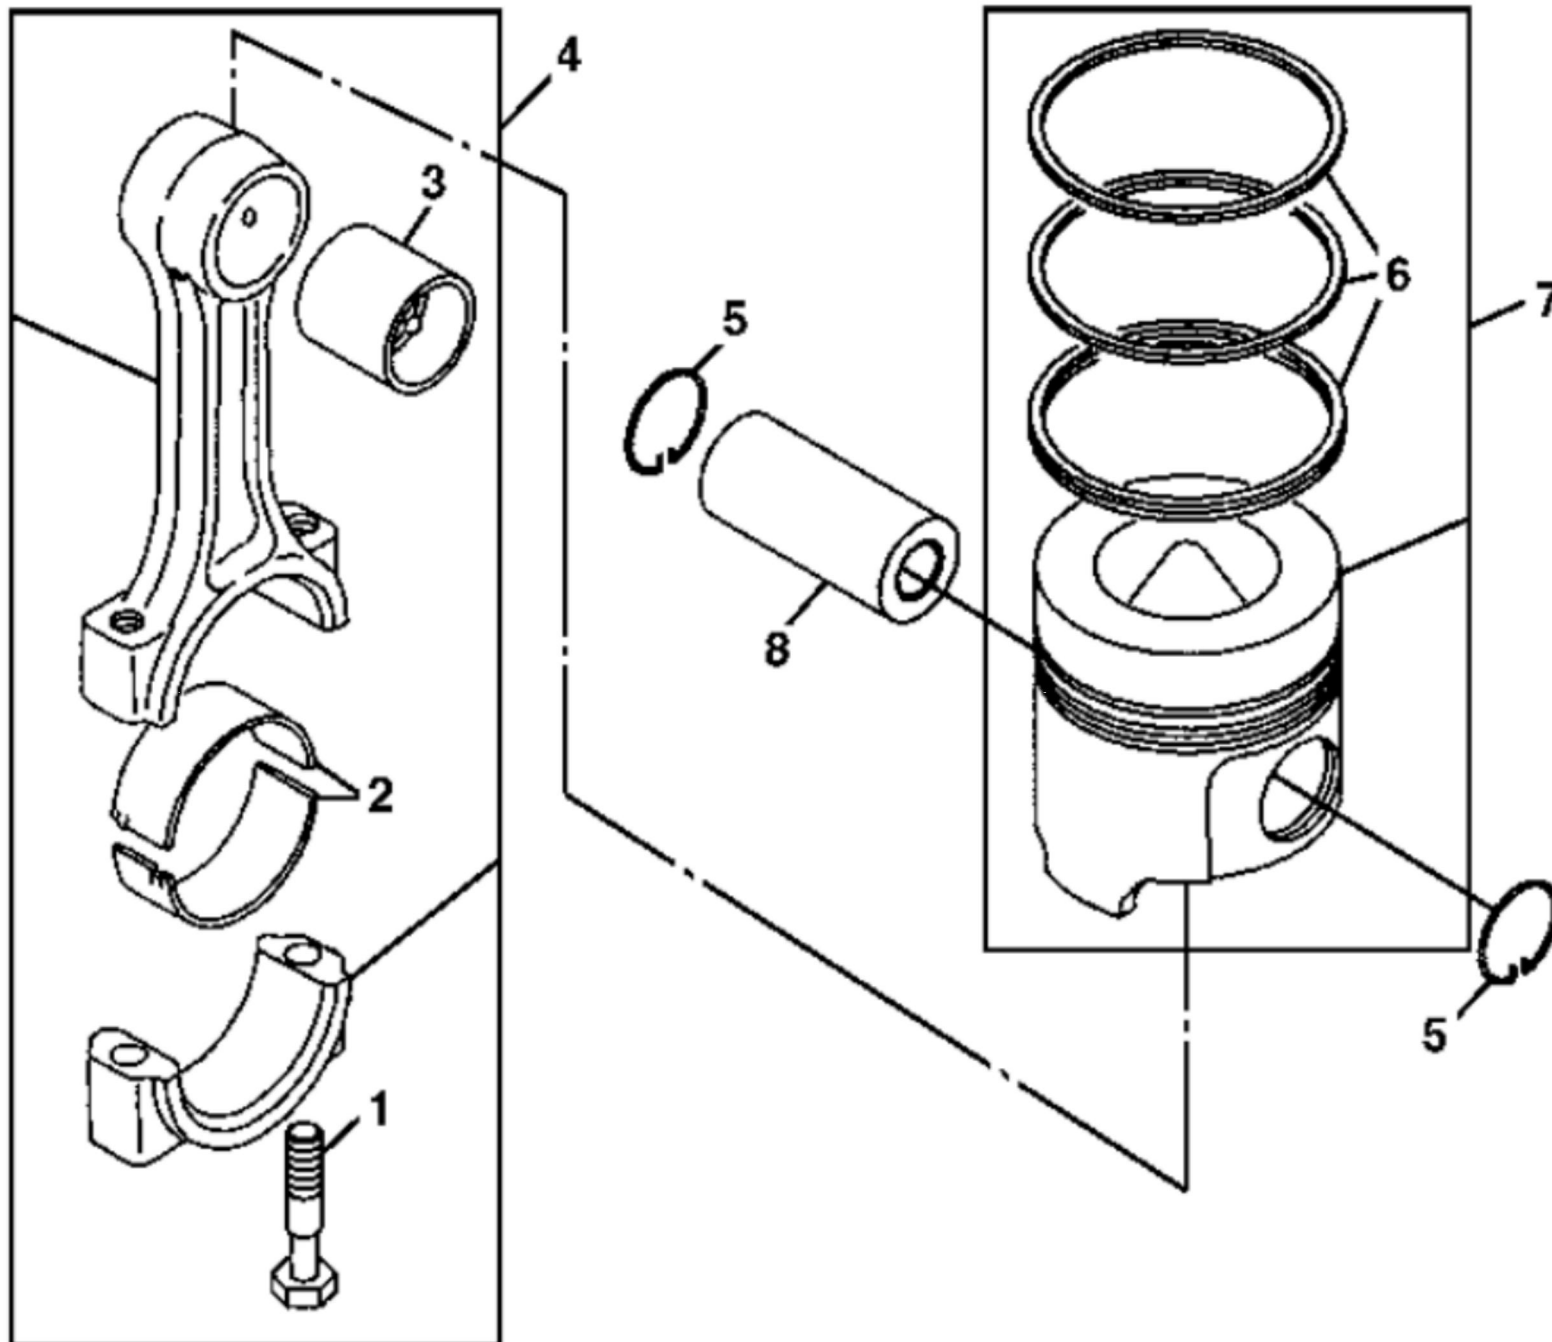

ARMS

KEY	PART NO.	PART NAME	QTY	REMARKS
1	M801024	STUD	3	
2	19M7800	SCREW	7	M8 X 50
3	M801028	NUT	1	
4	M801027	SCREW	1	
5	ROCKER ARM	1	
6	AM875383	ROCKER ARM	8	
7	M801022	SUPPORT	2	ROCKER ARM
8	M801023	SUPPORT	3	ROCKER ARM
9	M801025	SPRING	4	
10	19M7867	SCREW	3	M8 X 25
11	M800002	PLUG	2	
12	ROCKER ARM SHAFT	1	
13	AM875382	SHAFT	1	ROCKER ARM
14	M801224	CAP	8	
15	AM878862	RETAINER KIT	8	VALVE RETAINER, (SUB FOR CH10067)
16	M801223	RETAINER	8	SPRING
17	M801222	SPRING	8	VALVE
18	T110650	SEAL	4	EXHAUST
19	CH10450	SEAL	4	INTAKE
20	M801227	GUIDE	4	INTAKE
21	M801228	GUIDE	4	EXHAUST
22	CH16751	PLUG	2	
23	CH18079	SPRING PIN	2	
24	M801220	INTAKE VALVE	4	
25	MIU800494	EXHAUST VALVE	4	(SUB FOR M801221)
26	M801219	BOLT	8	
27	M801017	VALVE SEAT	4	
28	M801016	SEAL	4	(SUB FOR M806732 OR M810460)
29	M801018	RETAINER	4	
30	14M7303	FLANGE NUT	8	M6
31	AM879737	CYLINDER HEAD	1	
32	AT211695	LIFT LINK	1	
33	19M7865	SCREW	2	M8 X 16
34	14M7273	NUT	3	M8

KEY	PART NO.	PART NAME	QTY	REMARKS	
1	CH10348	NUT	3		
2	CH10568	PACKING	3		
3	19M7865	SCREW	2	M8 X 16	
4	M801031	CAP	1		
5	M801033	PLATE	1		
6	M801034	O-RING	1		
7	M801032	DEFLECTOR	1		
8	M801230	GASKET	1		
9	M805710	CAP	1	BREATHER	
10	M805711	PACKING	1		
11	RG60621	COVER	1		
12	M801037	HOSE	AR	BREATHER	

MP25331

KEY	PART NO.	PART NAME	QTY	REMARKS	
1	M802618	BRACKET	1		
2	CH13505	BALL BEARING	2		
3	GEAR	1		
4	AM876339	GEAR	1		
5	M805840	GASKET	1		
6	M801238	PUSH ROD	8		
7	M801046	CAM FOLLOWER	8		
8	CAMSHAFT	1		
9	M801045	SHAFT KEY	1		
10	THRUST BEARING	1		
11	GEAR	1		
12	AM875386	CAMSHAFT	1		
13	CH19780	BOLT	2		
14	GEAR	1		
15	M801050	BUSHING	1		
16	AM875315	GEAR	1		
17	M801239	GEAR	1		
18	12M7067	LOCK WASHER	1	12 mm	
19	14M7275	NUT	1	M12	