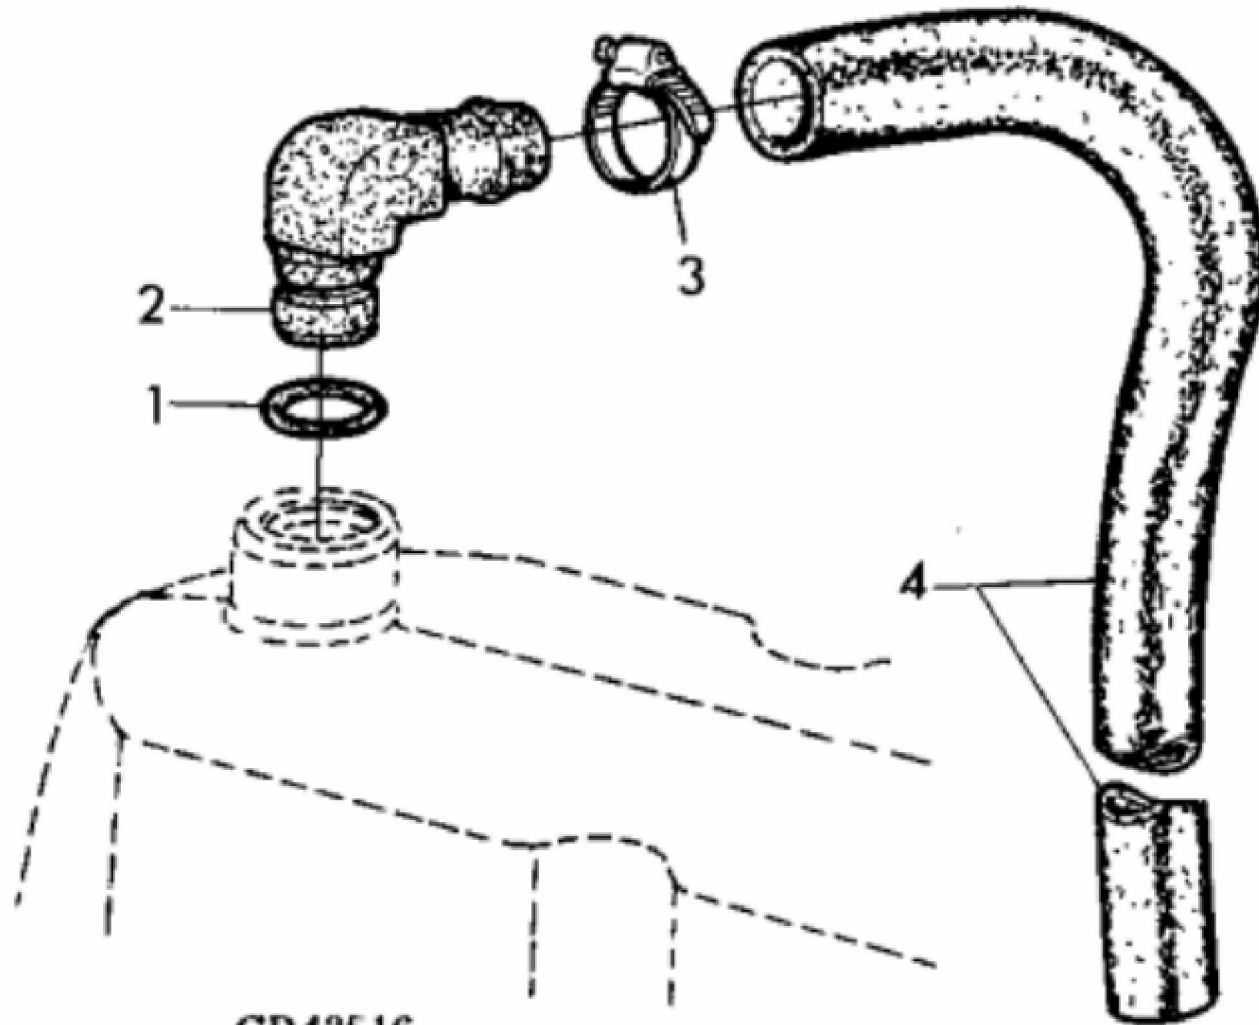

CDP45967A

KEY	PART NO.	PART NAME	QTY	REMARKS	
1	R521401	MEDALLION	1	(SUB FOR R130942)	
2	RE32140	SCREW WITH WASHER	6		
3	RE44202	VALVE COVER	1		
4	R106796	GASKET	1	(CUT TO LENGHT) LGTH= 1256MM	

CD42516

KEY	PART NO.	PART NAME	QTY	REMARKS	
1	R56463	O-RING	1	21.819 X 3.531 mm	
2	R92154	ELBOW FITTING	1		
3	TY22466	CLAMP	1		
4	R122401	TUBE	1	(CUT TO LENGHT) LGTH= 1290MM	

KEY	PART NO.	PART NAME	QTY	REMARKS	
1	R54565	PLUG	2		
2	SHAFT	1	NLA; ORDER RE519735	
2	RE519735	ROCKER ARM SHAFT	1		
3	T20316	WASHER	2	20.650 X 29.460 X 0.500 mm	
4	T20314	SPRING	2		
5	R504813	SELF-LOCKING SCREW	3	LGTH= 59MM	
6	R123161	SUPPORT	3		
7	RE31973	ROCKER ARM	6	(ORDER RE508317 AND R515095)	
8	T20310	PUSH ROD	6	LGTH= 234MM, (ORDER R515095 AND RE508317)	
9	T20073	CAM FOLLOWER	6		
10	RE502875	KIT	AR	ASSY, INCL KEYS 1, 2, 5, 6, (ORDER RE519735 AND (6) R515095)	