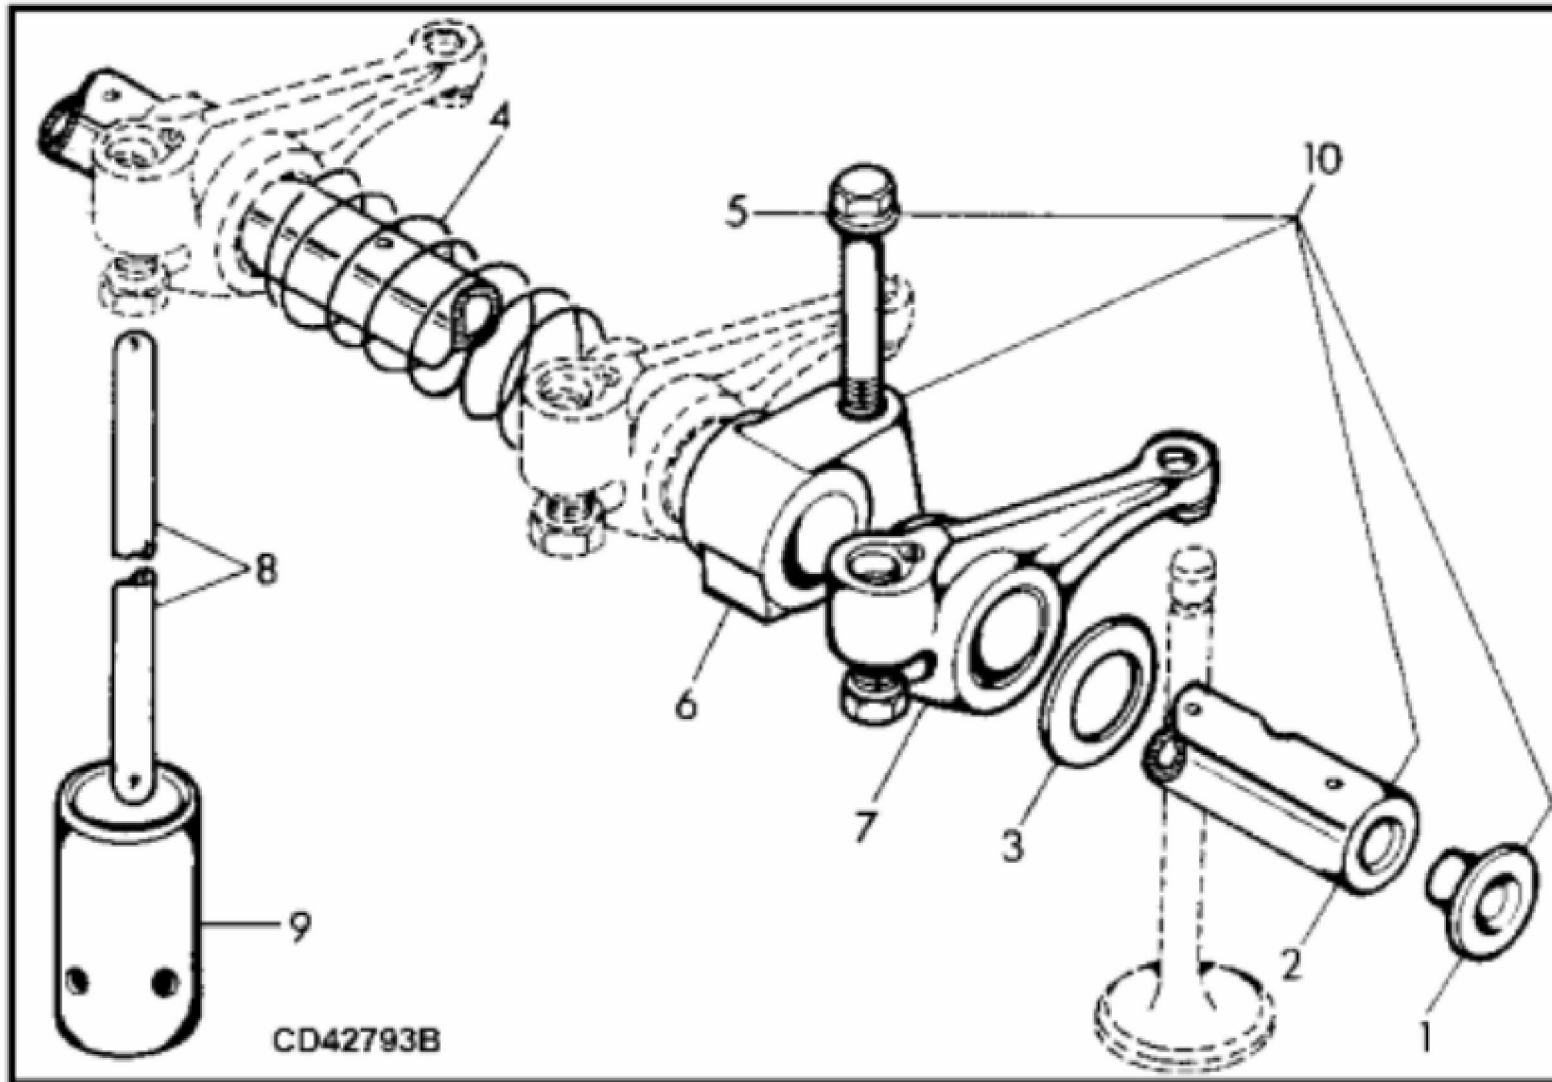

CDP45967A

KEY	PART NO.	PART NAME	QTY	REMARKS	
1	R521401	MEDALLION	1	(SUB FOR R130942)	
2	RE32140	SCREW WITH WASHER	6		
3	RE44202	VALVE COVER	1		
4	R106796	GASKET	1	(CUT TO LENGHT) LGTH= 1256MM	

CD42516

KEY	PART NO.	PART NAME	QTY	REMARKS	
1	R56463	O-RING	1	21.819 X 3.531 mm	
2	R92154	ELBOW FITTING	1		
3	TY22466	CLAMP	1		
4	R122401	TUBE	1	(CUT TO LENGHT) LGTH= 1290MM	

KEY	PART NO.	PART NAME	QTY	REMARKS	
1	R54565	PLUG	2		
2	SHAFT	1	NLA; ORDER RE519735	
2	RE519735	ROCKER ARM SHAFT	1		
3	T20316	WASHER	2	20.650 X 29.460 X 0.500 mm	
4	T20314	SPRING	2		
5	R504813	SELF-LOCKING SCREW	3	LGTH= 59MM	
6	R123161	SUPPORT	3		
7	RE31973	ROCKER ARM	6	(ORDER RE508317 AND R515095)	
8	T20310	PUSH ROD	6	LGTH= 234MM, (ORDER R515095 AND RE508317)	
9	T20073	CAM FOLLOWER	6		
10	RE502875	KIT	AR	ASSY, INCL KEYS 1, 2, 5, 6, (ORDER RE519735 AND (6) R515095)	