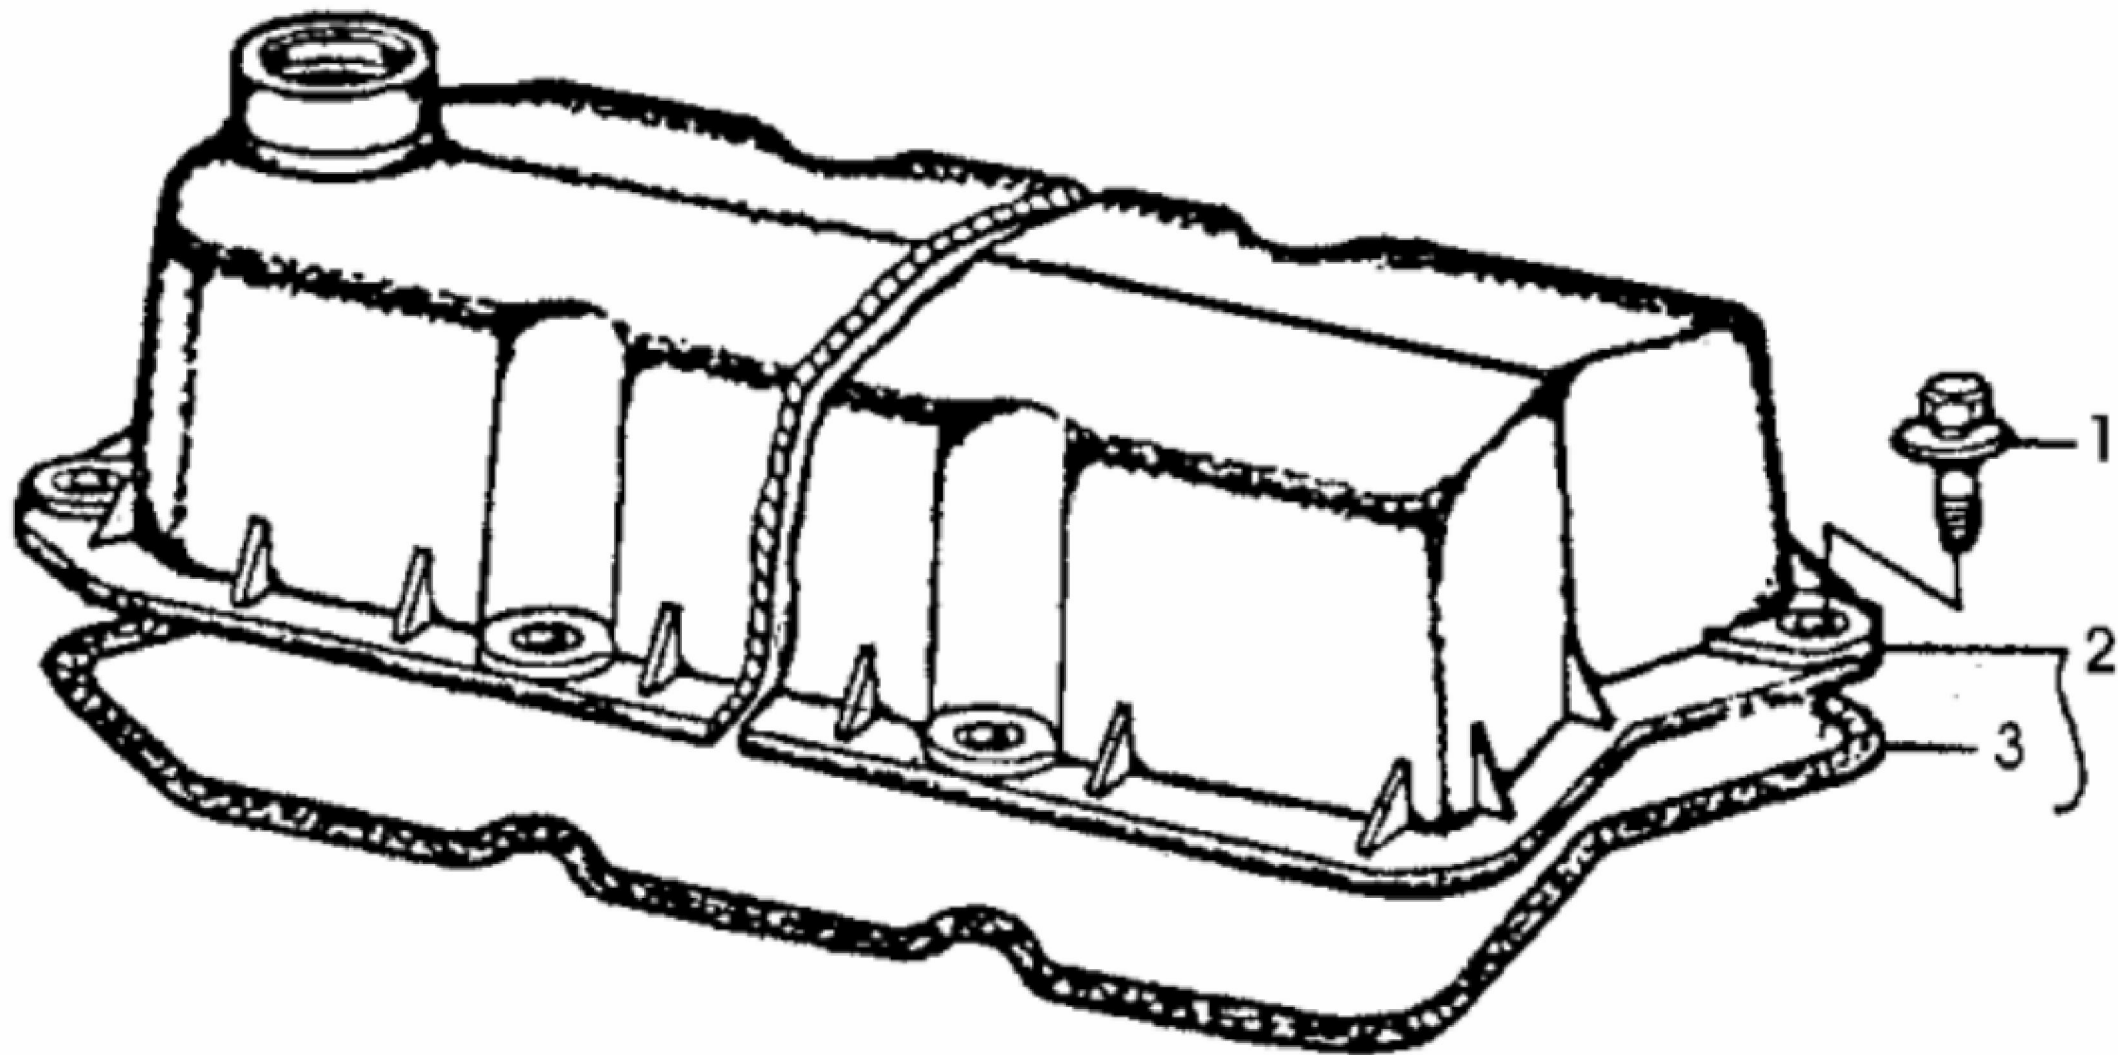

RGP5475

KEY	PART NO.	PART NAME	QTY	5303	5403	REMARKS	
1	R56463	O-RING	1	X	X		
2	R92154	ELBOW FITTING	1	X	X		
3	TY22467	CLAMP	1	X	X	(SUB FOR AT18904)	
4	R122401	HOSE	1	X	X	(5303(-XXXXXX), 5403(-XXXXXX).)	
4	R516895	HOSE	1	X	X	(5303(XXXXXX-), 5403(XXXXXX-).)	

PY50072

KEY	PART NO.	PART NAME	QTY	5303	5403	REMARKS	
1	RE32140	SCREW WITH WASHER	6	X	X		
2	RE515827	VALVE COVER	1	X	X		
3	R106796	O-RING	1	X	X		

PY52171

KEY	PART NO.	PART NAME	QTY	5303	5403	REMARKS	
1	R54565	PLUG	2	X	X		
2	R501532	SHAFT	1	X	X		
3	T20316	WASHER	2	X	X		
4	T20314	SPRING	2	X	X		
5	R504813	SELF-LOCKING SCREW	3	X	X	(HS, SAE 8)	
6	R123161	SUPPORT	3	X	X		
7	RE62148	ROCKER ARM	6	X	X		
8	R515095	PUSH ROD	6	X	X		
9	R515092	CAM FOLLOWER	6	X	X		
10	R125880	SCREW	3	X	X		
11	R125881	LOCK NUT	3	X	X		
12	T26872	INSERT	6	X	X		