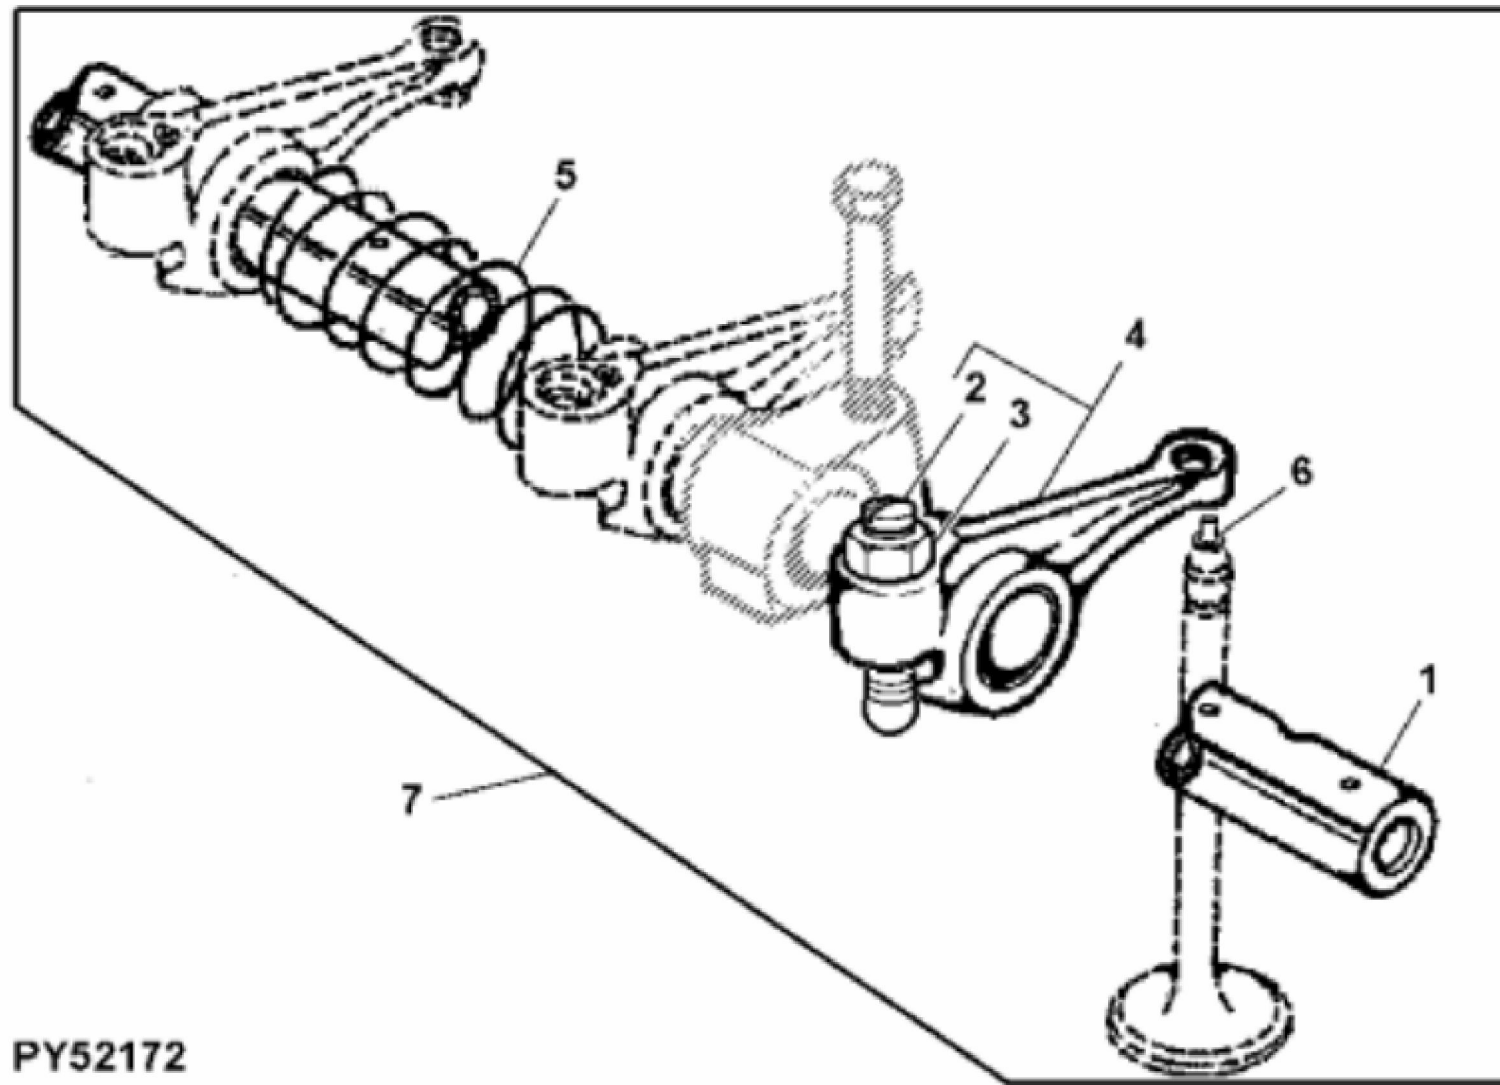

RGP5475

KEY	PART NO.	PART NAME	QTY	5303	5403	REMARKS	
1	R56463	O-RING	1	X	X		
2	R92154	ELBOW FITTING	1	X	X		
3	TY22467	CLAMP	1	X	X	(SUB FOR AT18904)	
4	R122401	HOSE	1	X	X	(5303(-XXXXXX), 5403(-XXXXXX).)	
4	R516895	HOSE	1	X	X	(5303(XXXXXX-), 5403(XXXXXX-).)	

PY50072

KEY	PART NO.	PART NAME	QTY	5303	5403	REMARKS	
1	RE32140	SCREW WITH WASHER	6	X	X		
2	RE515827	VALVE COVER	1	X	X		
3	R106796	O-RING	1	X	X		

PY52171

KEY	PART NO.	PART NAME	QTY	5303	5403	REMARKS	
1	R54565	PLUG	2	X	X		
2	R501532	SHAFT	1	X	X		
3	T20316	WASHER	2	X	X		
4	T20314	SPRING	2	X	X		
5	R504813	SELF-LOCKING SCREW	3	X	X	(HS, SAE 8)	
6	R123161	SUPPORT	3	X	X		
7	RE62148	ROCKER ARM	6	X	X		
8	R515095	PUSH ROD	6	X	X		
9	R515092	CAM FOLLOWER	6	X	X		
10	R125880	SCREW	3	X	X		
11	R125881	LOCK NUT	3	X	X		
12	T26872	INSERT	6	X	X		