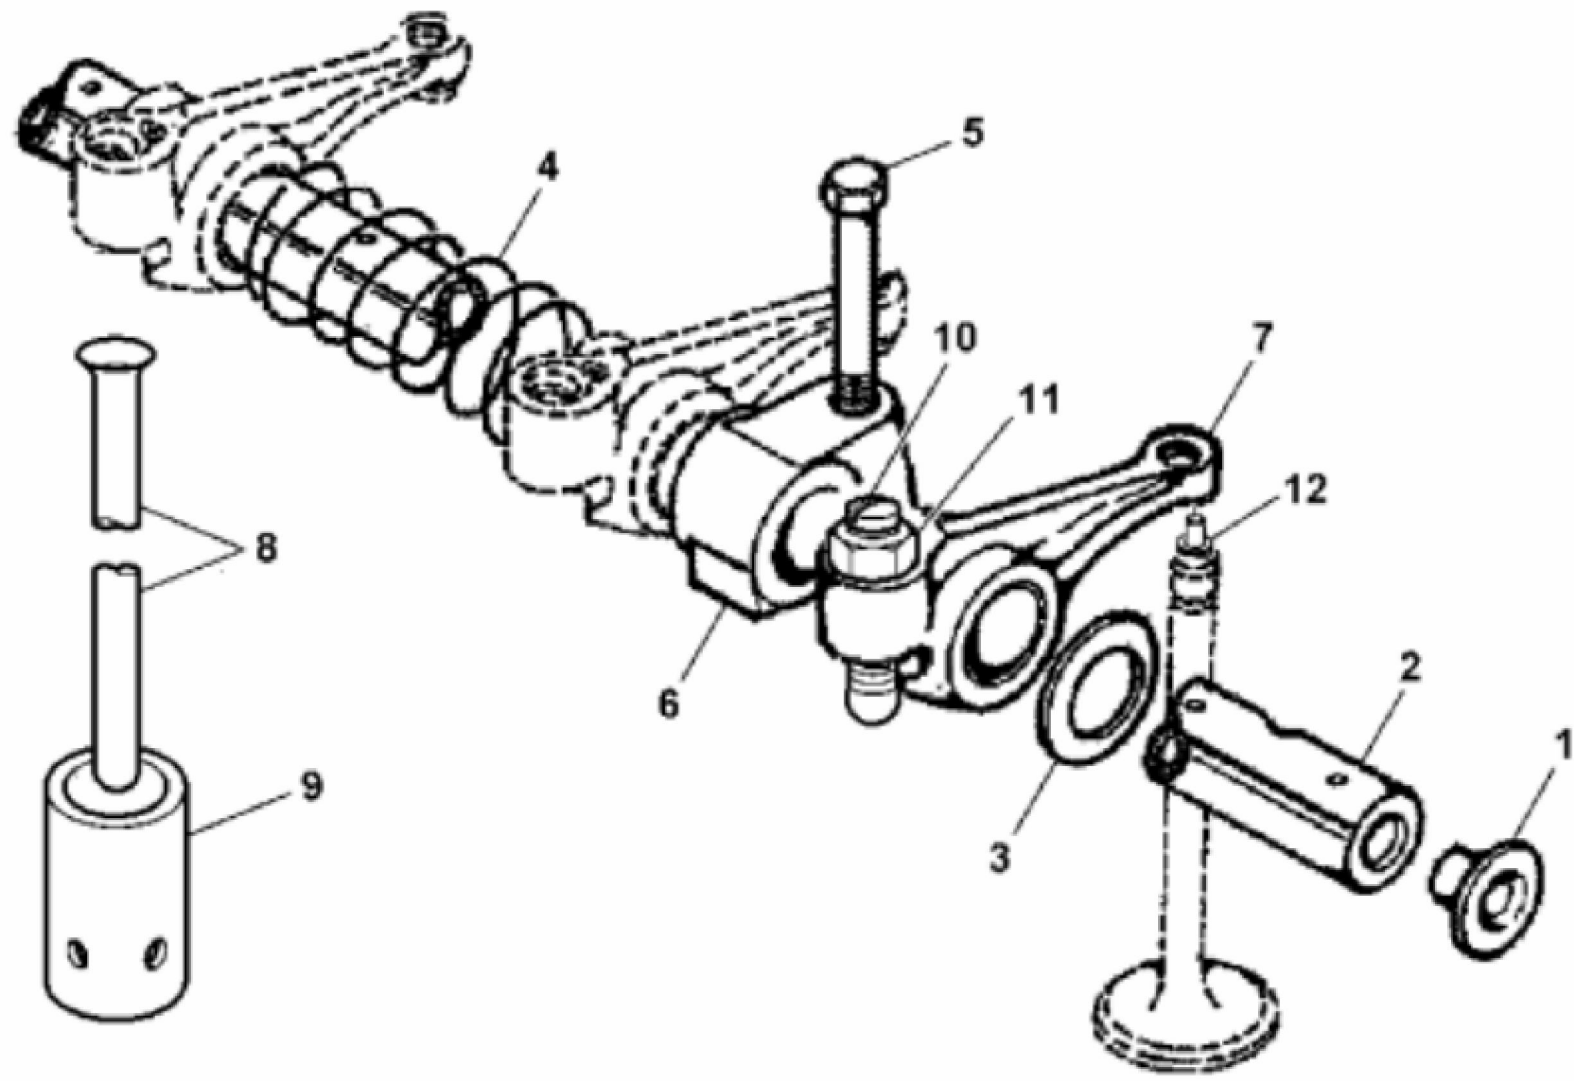

RGP5475

KEY	PART NO.	PART NAME	QTY	5303	5403	REMARKS	
1	R56463	O-RING	1	X	X		
2	R92154	ELBOW FITTING	1	X	X		
3	TY22467	CLAMP	1	X	X	(SUB FOR AT18904)	
4	R122401	HOSE	1	X	X	(5303(-XXXXXX), 5403(-XXXXXX).)	
4	R516895	HOSE	1	X	X	(5303(XXXXXX-), 5403(XXXXXX-).)	

PY50072

KEY	PART NO.	PART NAME	QTY	5303	5403	REMARKS	
1	RE32140	SCREW WITH WASHER	6	X	X		
2	RE515827	VALVE COVER	1	X	X		
3	R106796	O-RING	1	X	X		

PY52171

KEY	PART NO.	PART NAME	QTY	5303	5403	REMARKS	
1	R54565	PLUG	2	X	X		
2	R501532	SHAFT	1	X	X		
3	T20316	WASHER	2	X	X		
4	T20314	SPRING	2	X	X		
5	R504813	SELF-LOCKING SCREW	3	X	X	(HS, SAE 8)	
6	R123161	SUPPORT	3	X	X		
7	RE62148	ROCKER ARM	6	X	X		
8	R515095	PUSH ROD	6	X	X		
9	R515092	CAM FOLLOWER	6	X	X		
10	R125880	SCREW	3	X	X		
11	R125881	LOCK NUT	3	X	X		
12	T26872	INSERT	6	X	X		