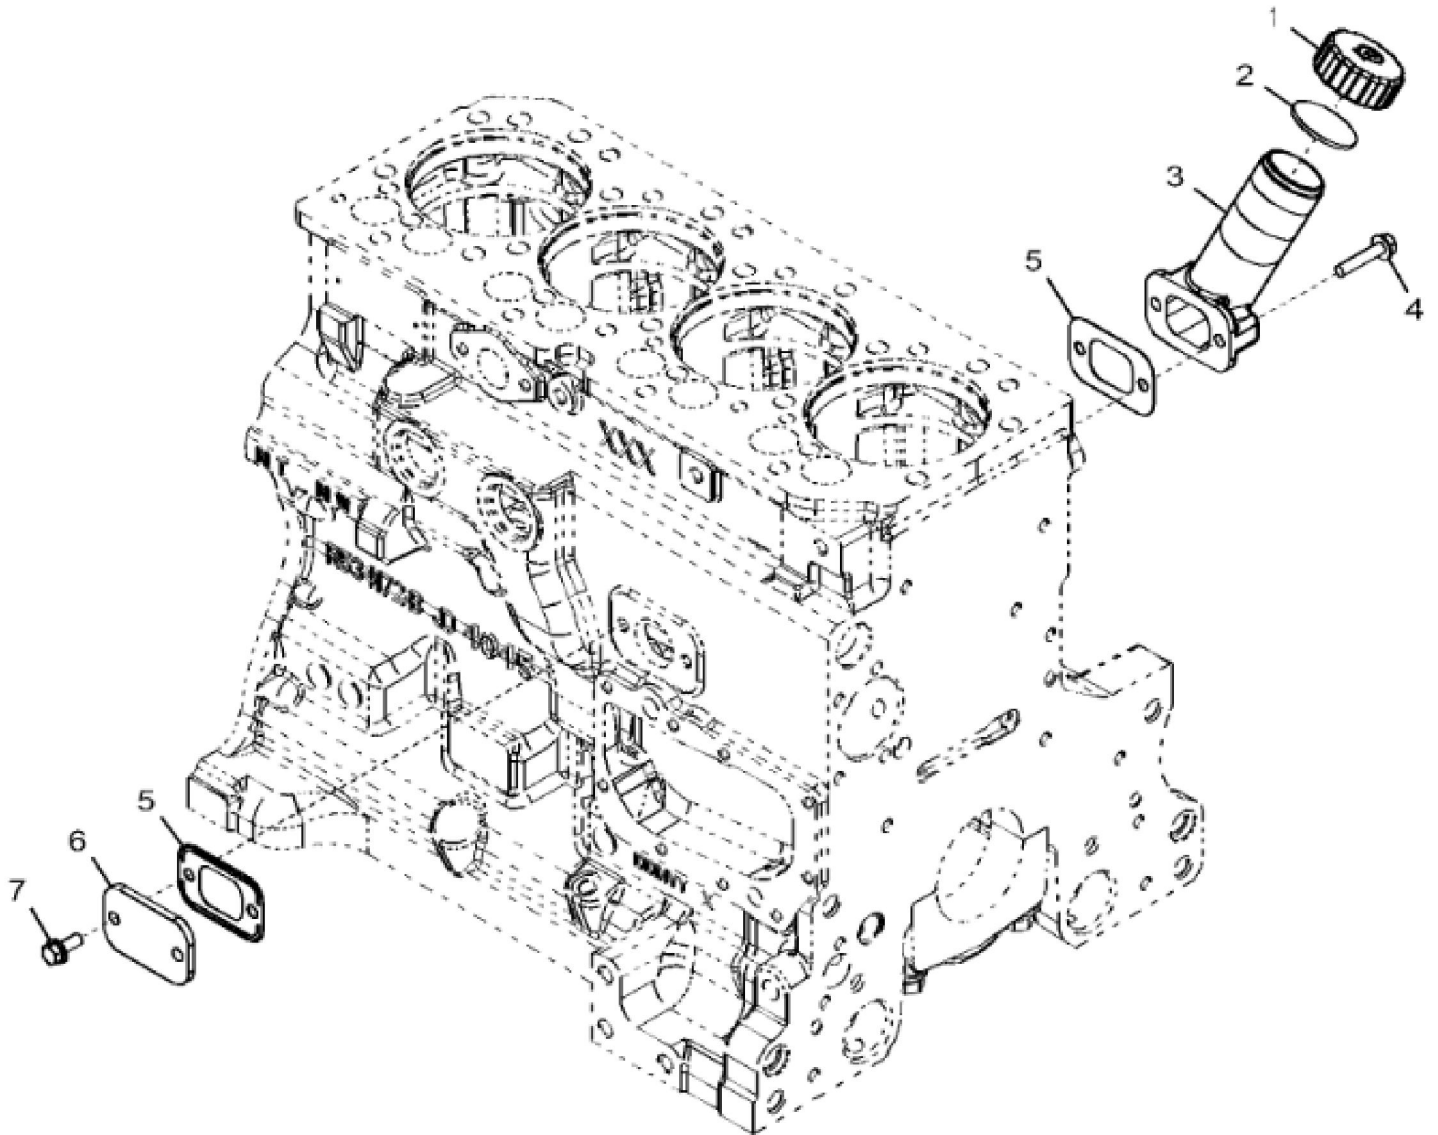

1118_RE506218_PCD

KEY	PART NO.	PART NAME	QTY	REMARKS	
1	H23125	PLUG	4		
2	R123574	NUT	4		
3	R123575	O-RING	4		
4	RE502969	VALVE COVER	1	MARKED R519779	
5	R524480	GASKET	1		

CDP46950A

John Deere > Turf And Utility >TRACTOR >5100M - TRACTOR >5100M Tractor (Europe Edition, Engine SN: CD4045LXXXXXX) >24 ENGINE 4045HL286-DD21764 >ST258811 - 1118 ROCKER ARM COVER - (CONVERSION PARTS)

KEY	PART NO.	PART NAME	QTY	REMARKS	
1	H23125	PLUG	4		
2	R123574	NUT	4		
3	R123575	O-RING	4		
4	RE70401	VALVE COVER	1	(Marked R519777)	
5	R524480	GASKET	1	(Sub For R123542)	
5	RE520539	GASKET KIT	AR	(Suitable For High Temperature, Include Instructions)	
6	RE59801	PLUG	1		

KEY	PART NO.	PART NAME	QTY	REMARKS	
1	R80136	FILLER CAP	1		
2	R80135	GASKET	1		
3	R517353	FILLER NECK	1		
4	19M7798	SCREW	2	M8 X 40	
5	R136495	GASKET	2		
6	R116296	COVER	1		
7	RE67238	SCREW	2	(Threads With Pre-Applied Sealant) M8 X 20	