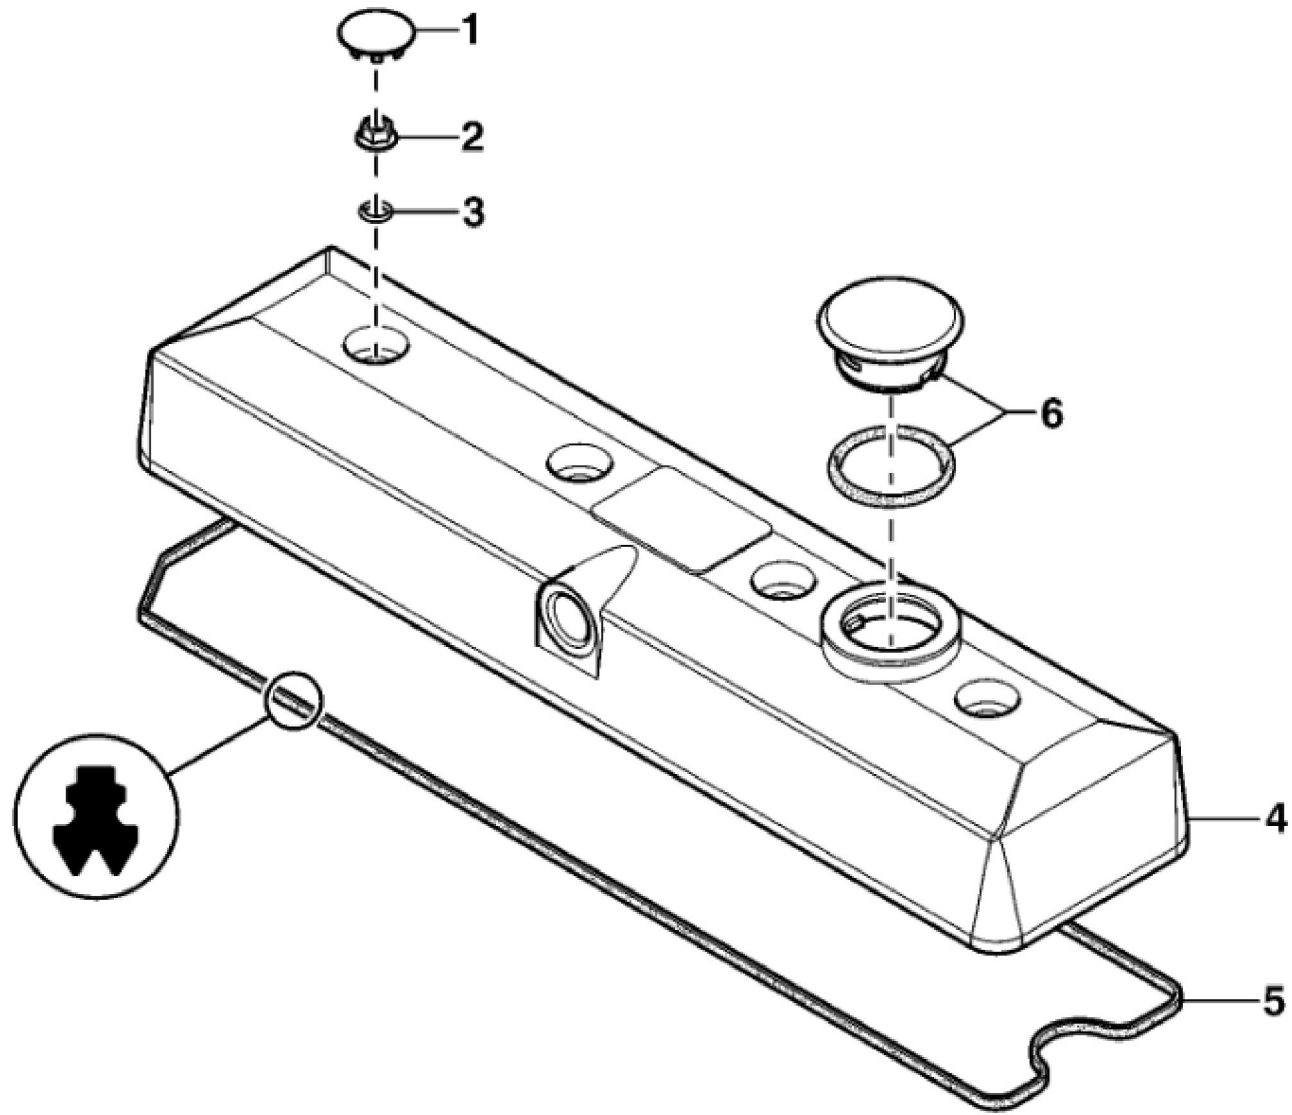

1118_RE506218_PCD

KEY	PART NO.	PART NAME	QTY	REMARKS	
1	H23125	PLUG	4		
2	R123574	NUT	4		
3	R123575	O-RING	4		
4	RE502969	VALVE COVER	1	MARKED R519779	
5	R524480	GASKET	1		

CDP46950A

John Deere > Turf And Utility >TRACTOR >5100M - TRACTOR >5100M Tractor (Europe Edition, Engine SN: CD4045LXXXXXX) >24 ENGINE 4045HL286-DD21764 >ST258811 - 1118 ROCKER ARM COVER - (CONVERSION PARTS)

KEY	PART NO.	PART NAME	QTY	REMARKS	
1	H23125	PLUG	4		
2	R123574	NUT	4		
3	R123575	O-RING	4		
4	RE70401	VALVE COVER	1	(Marked R519777)	
5	R524480	GASKET	1	(Sub For R123542)	
5	RE520539	GASKET KIT	AR	(Suitable For High Temperature, Include Instructions)	
6	RE59801	PLUG	1		

KEY	PART NO.	PART NAME	QTY	REMARKS	
1	R80136	FILLER CAP	1		
2	R80135	GASKET	1		
3	R517353	FILLER NECK	1		
4	19M7798	SCREW	2	M8 X 40	
5	R136495	GASKET	2		
6	R116296	COVER	1		
7	RE67238	SCREW	2	(Threads With Pre-Applied Sealant) M8 X 20	