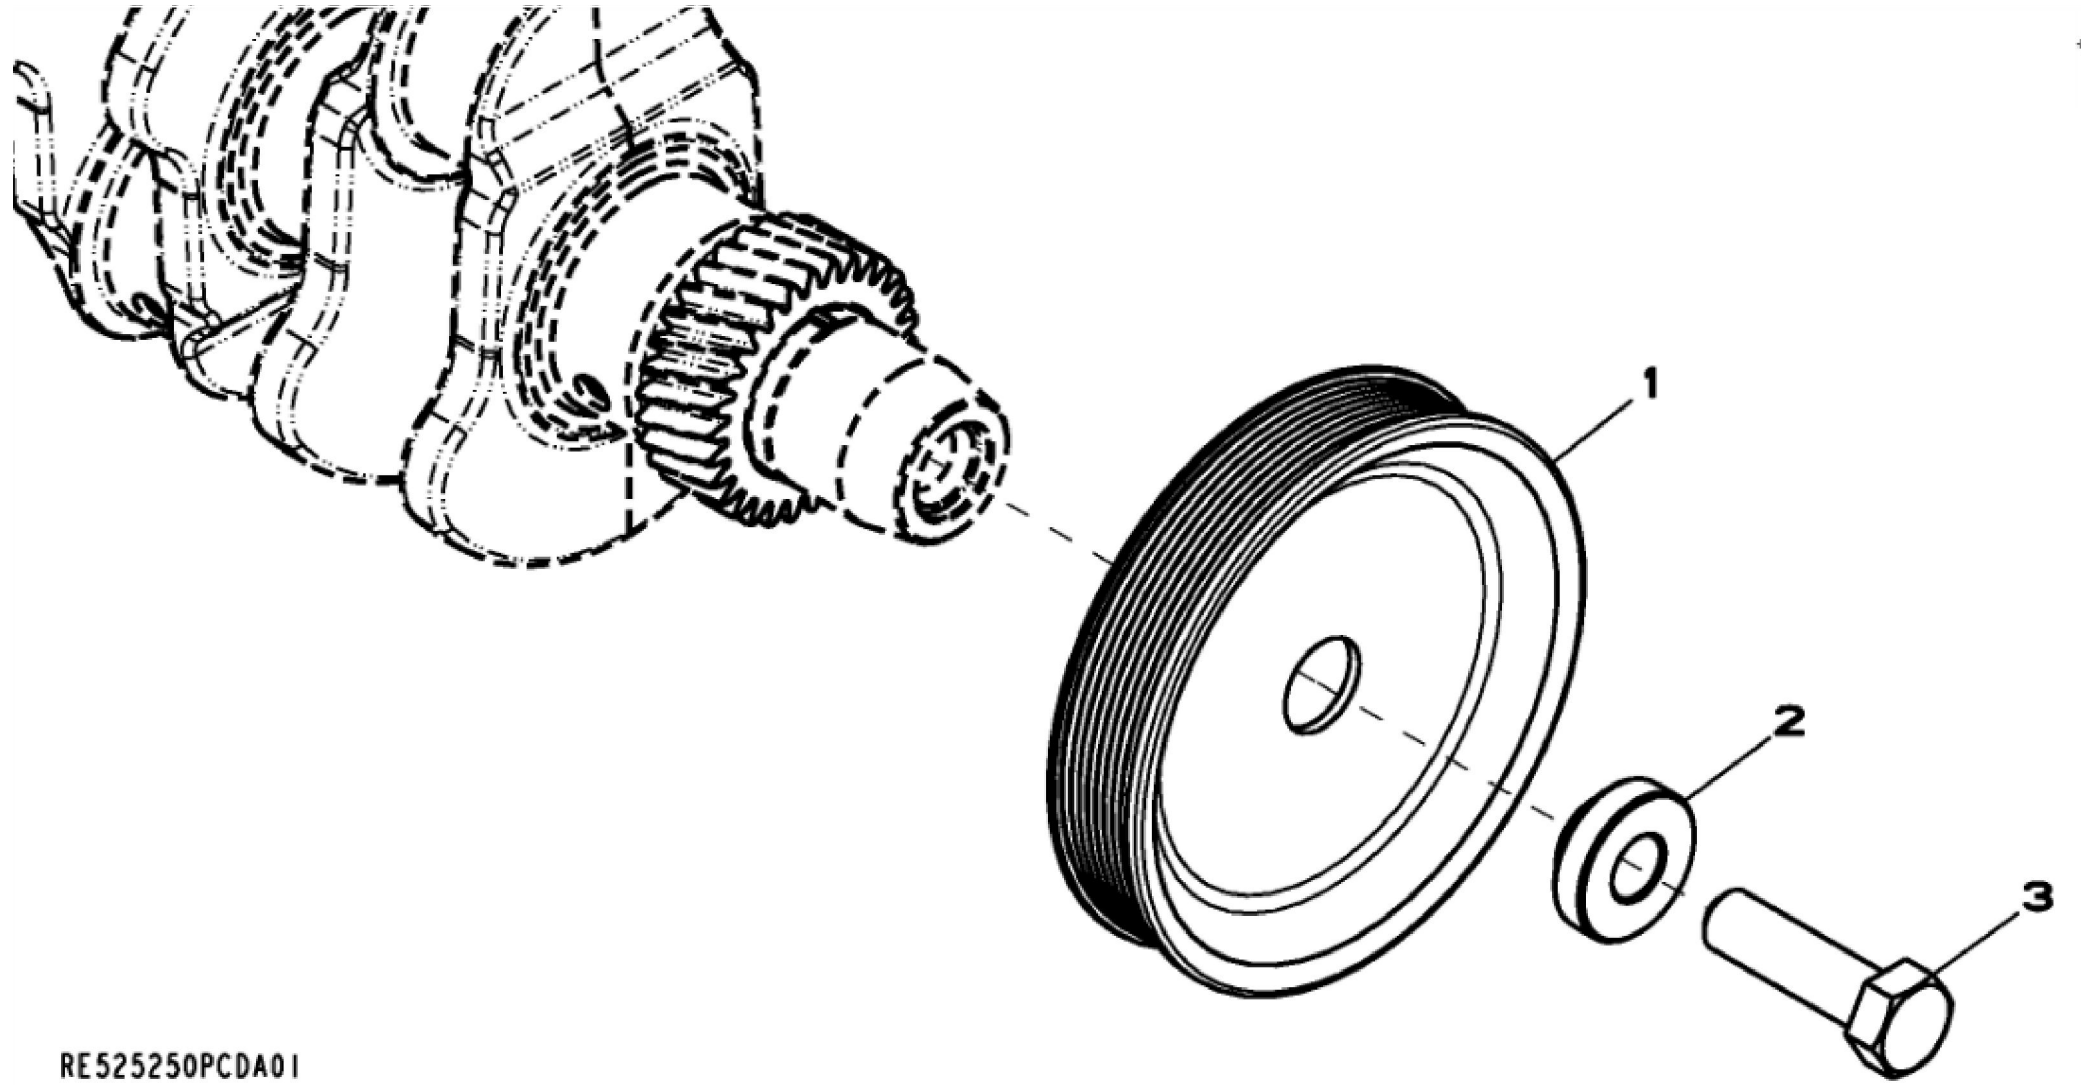

1118_RE506218_PCD

KEY	PART NO.	PART NAME	QTY	REMARKS	
1	H23125	PLUG	4		
2	R123574	NUT	4		
3	R123575	O-RING	4		
4	RE502969	VALVE COVER	1	MARKED R519779	
5	R524480	GASKET	1		

CDP46950A

John Deere > Turf And Utility >TRACTOR >5100M - TRACTOR >5100M Tractor (Europe Edition, Engine SN: CD4045LXXXXXX) >24 ENGINE 4045HL286-DD21764 >ST258811 - 1118 ROCKER ARM COVER - (CONVERSION PARTS)

KEY	PART NO.	PART NAME	QTY	REMARKS	
1	H23125	PLUG	4		
2	R123574	NUT	4		
3	R123575	O-RING	4		
4	RE70401	VALVE COVER	1	(Marked R519777)	
5	R524480	GASKET	1	(Sub For R123542)	
5	RE520539	GASKET KIT	AR	(Suitable For High Temperature, Include Instructions)	
6	RE59801	PLUG	1		

KEY	PART NO.	PART NAME	QTY	REMARKS	
1	R80136	FILLER CAP	1		
2	R80135	GASKET	1		
3	R517353	FILLER NECK	1		
4	19M7798	SCREW	2	M8 X 40	
5	R136495	GASKET	2		
6	R116296	COVER	1		
7	RE67238	SCREW	2	(Threads With Pre-Applied Sealant) M8 X 20	