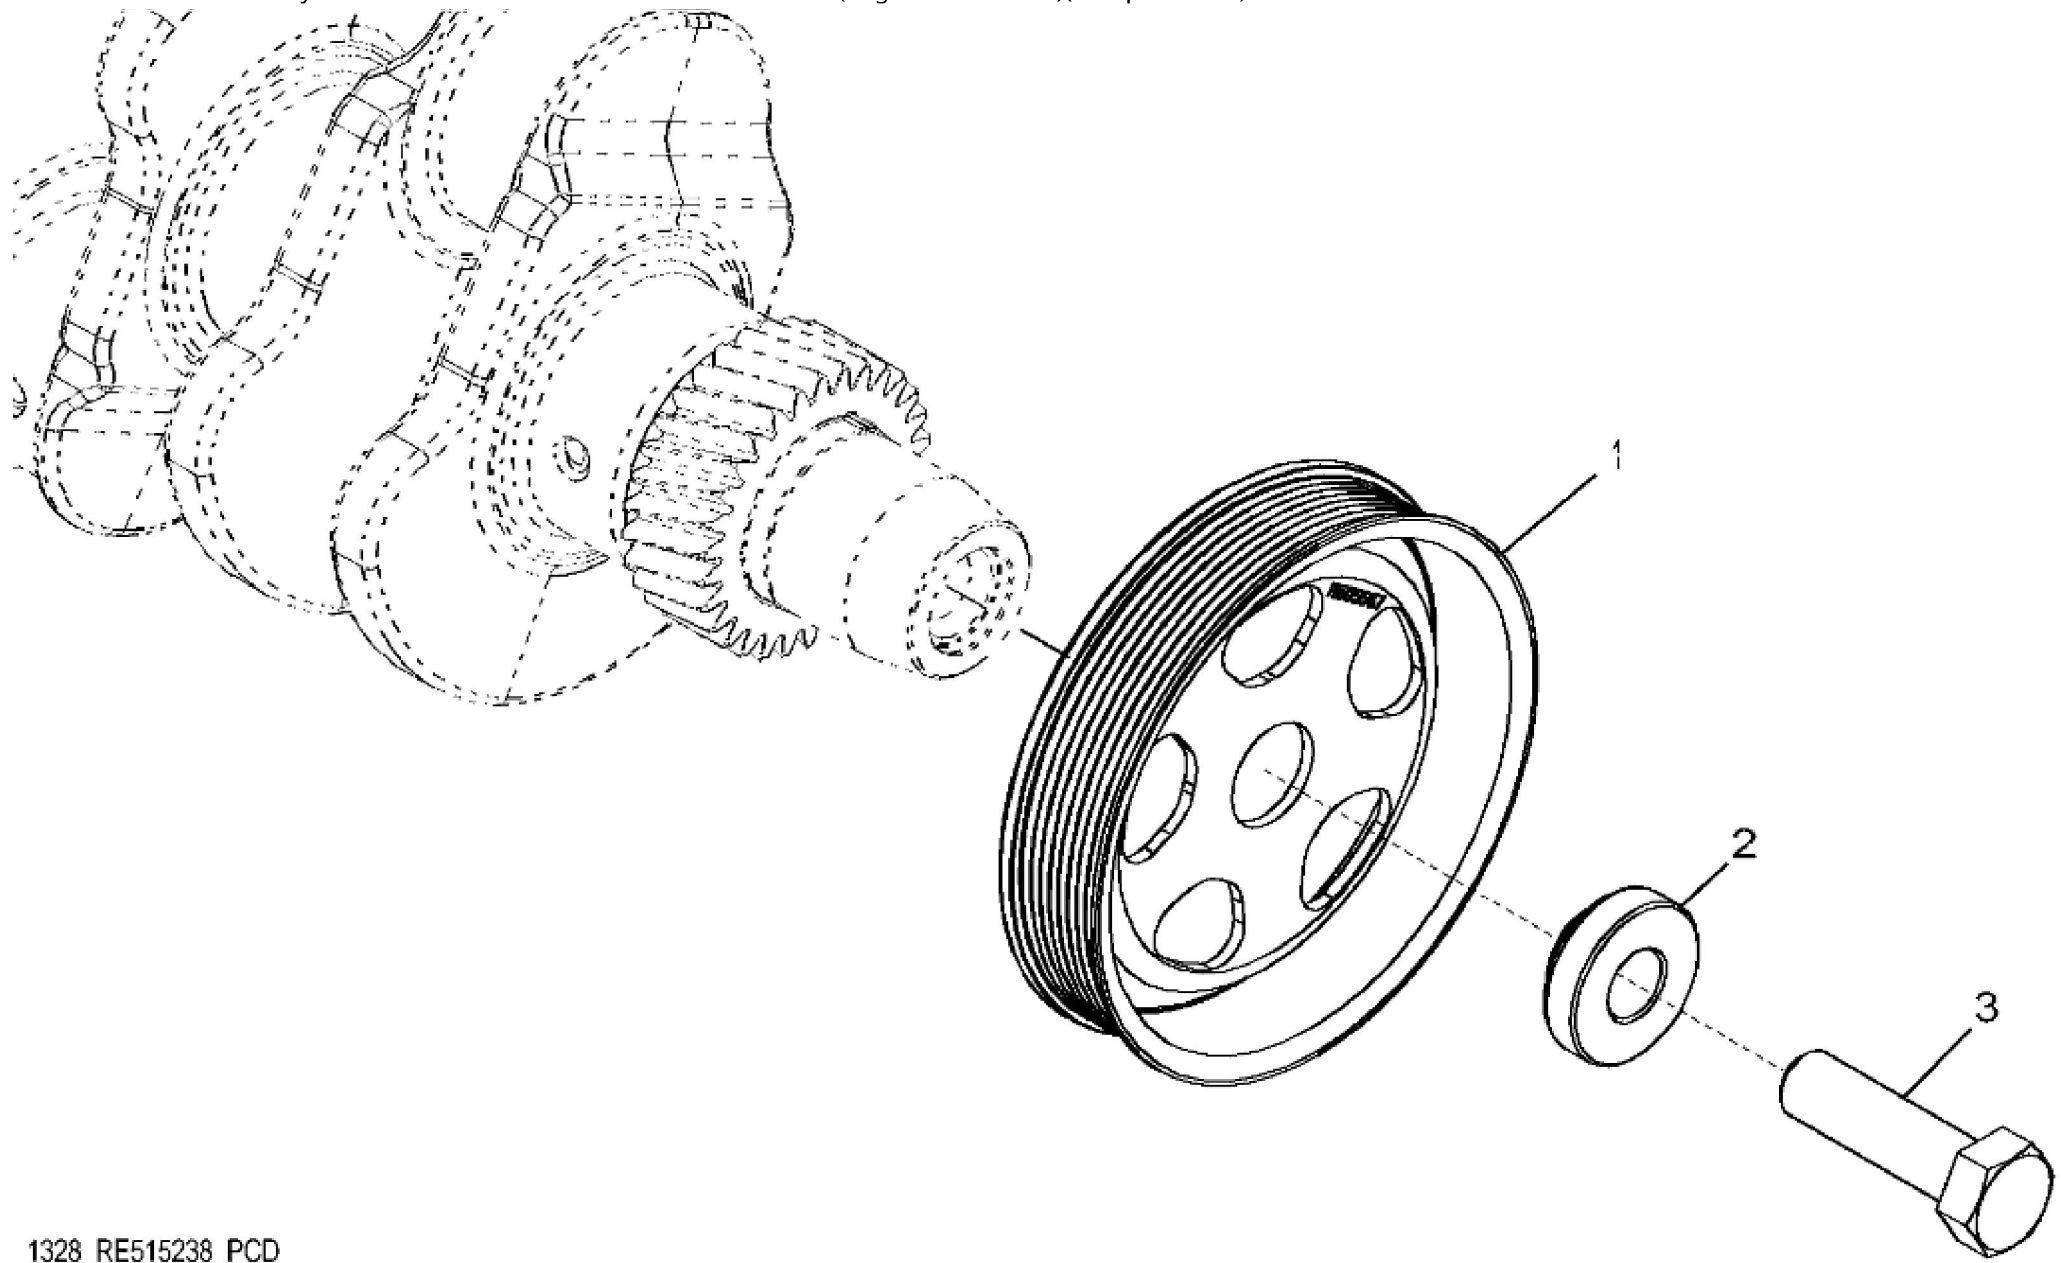

KEY	PART NO.	PART NAME	QTY	REMARKS	
1	R521401	MEDALLION	1	SUB FOR R116324	
2	H23125	PLUG	4		
3	R123574	NUT	4		
4	R123575	O-RING	4		
5	R524480	GASKET	1	SUB FOR R123542	
6	RE502969	VALVE COVER	1	MARKED R519779	
7	RE70401	VALVE COVER	1	MARKED R519777	
8	RE59801	PLUG	1	USE WITH RE70401	
9	U11017	O-RING	1	USE WITH RE70401	

KEY	PART NO.	PART NAME	QTY	REMARKS	
1	19M7979	SCREW	2	M8 X 55	
2	RE529554	FILLER CAP	1		
3	R80135	GASKET	1		
4	R532599	FILLER NECK	1	SUB FOR R521157	
5	R136495	GASKET	2		
6	R116296	COVER	1		
7	RE67238	SCREW	2	(Threads With Pre-Applied Sealant)	

1328_RE515238_PCD

KEY	PART NO.	PART NAME	QTY	REMARKS	
1	R505567	PULLEY	1	OD = 173 mm	
2	R515040	BUSHING	1	OD = 50 mm	
3	R516648	CAP SCREW	1	(One Time Usage) M20 X 70	

RE517252PCDA01

Thank you so much for reading.
Please click the “Buy Now!”
button below to download the
complete manual.