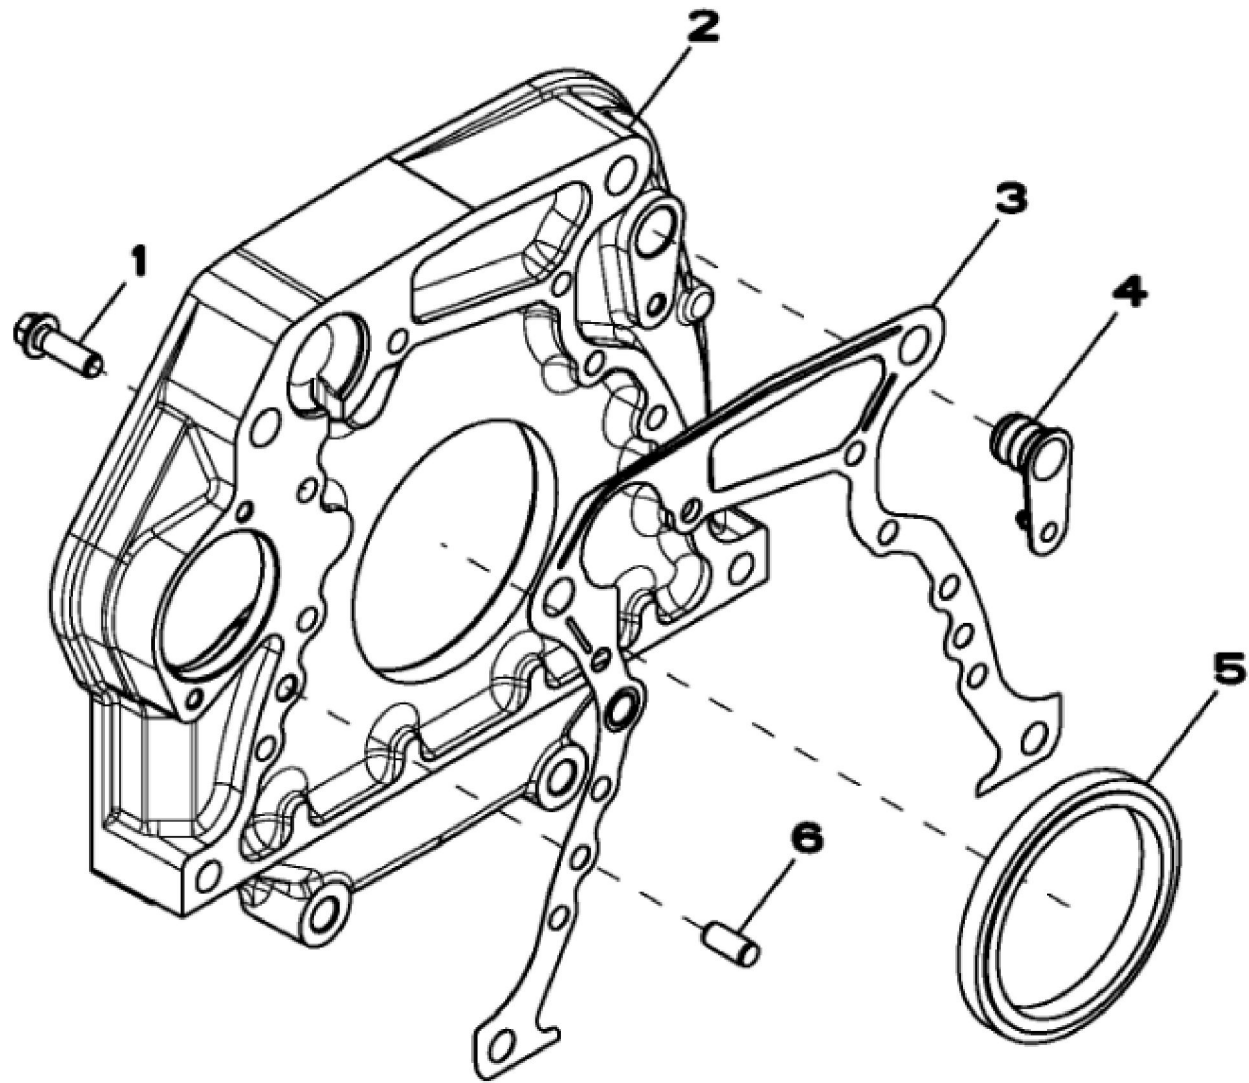

KEY	PART NO.	PART NAME	QTY	REMARKS	
1	R521401	MEDALLION	1	SUB FOR R116324	
2	H23125	PLUG	4		
3	R123574	NUT	4		
4	R123575	O-RING	4		
5	R524480	GASKET	1	SUB FOR R123542	
6	RE502969	VALVE COVER	1	MARKED R519779	
7	RE70401	VALVE COVER	1	MARKED R519777	
8	RE59801	PLUG	1	USE WITH RE70401	
9	U11017	O-RING	1	USE WITH RE70401	

KEY	PART NO.	PART NAME	QTY	REMARKS	
1	19M7979	SCREW	2	M8 X 55	
2	RE529554	FILLER CAP	1		
3	R80135	GASKET	1		
4	R532599	FILLER NECK	1	SUB FOR R521157	
5	R136495	GASKET	2		
6	R116296	COVER	1		
7	RE67238	SCREW	2	(Threads With Pre-Applied Sealant)	

1328_RE515238_PCD

KEY	PART NO.	PART NAME	QTY	REMARKS	
1	R505567	PULLEY	1	OD = 173 mm	
2	R515040	BUSHING	1	OD = 50 mm	
3	R516648	CAP SCREW	1	(One Time Usage) M20 X 70	

RE517252PCDA01

Thank you so much for reading.
Please click the “Buy Now!”
button below to download the
complete manual.