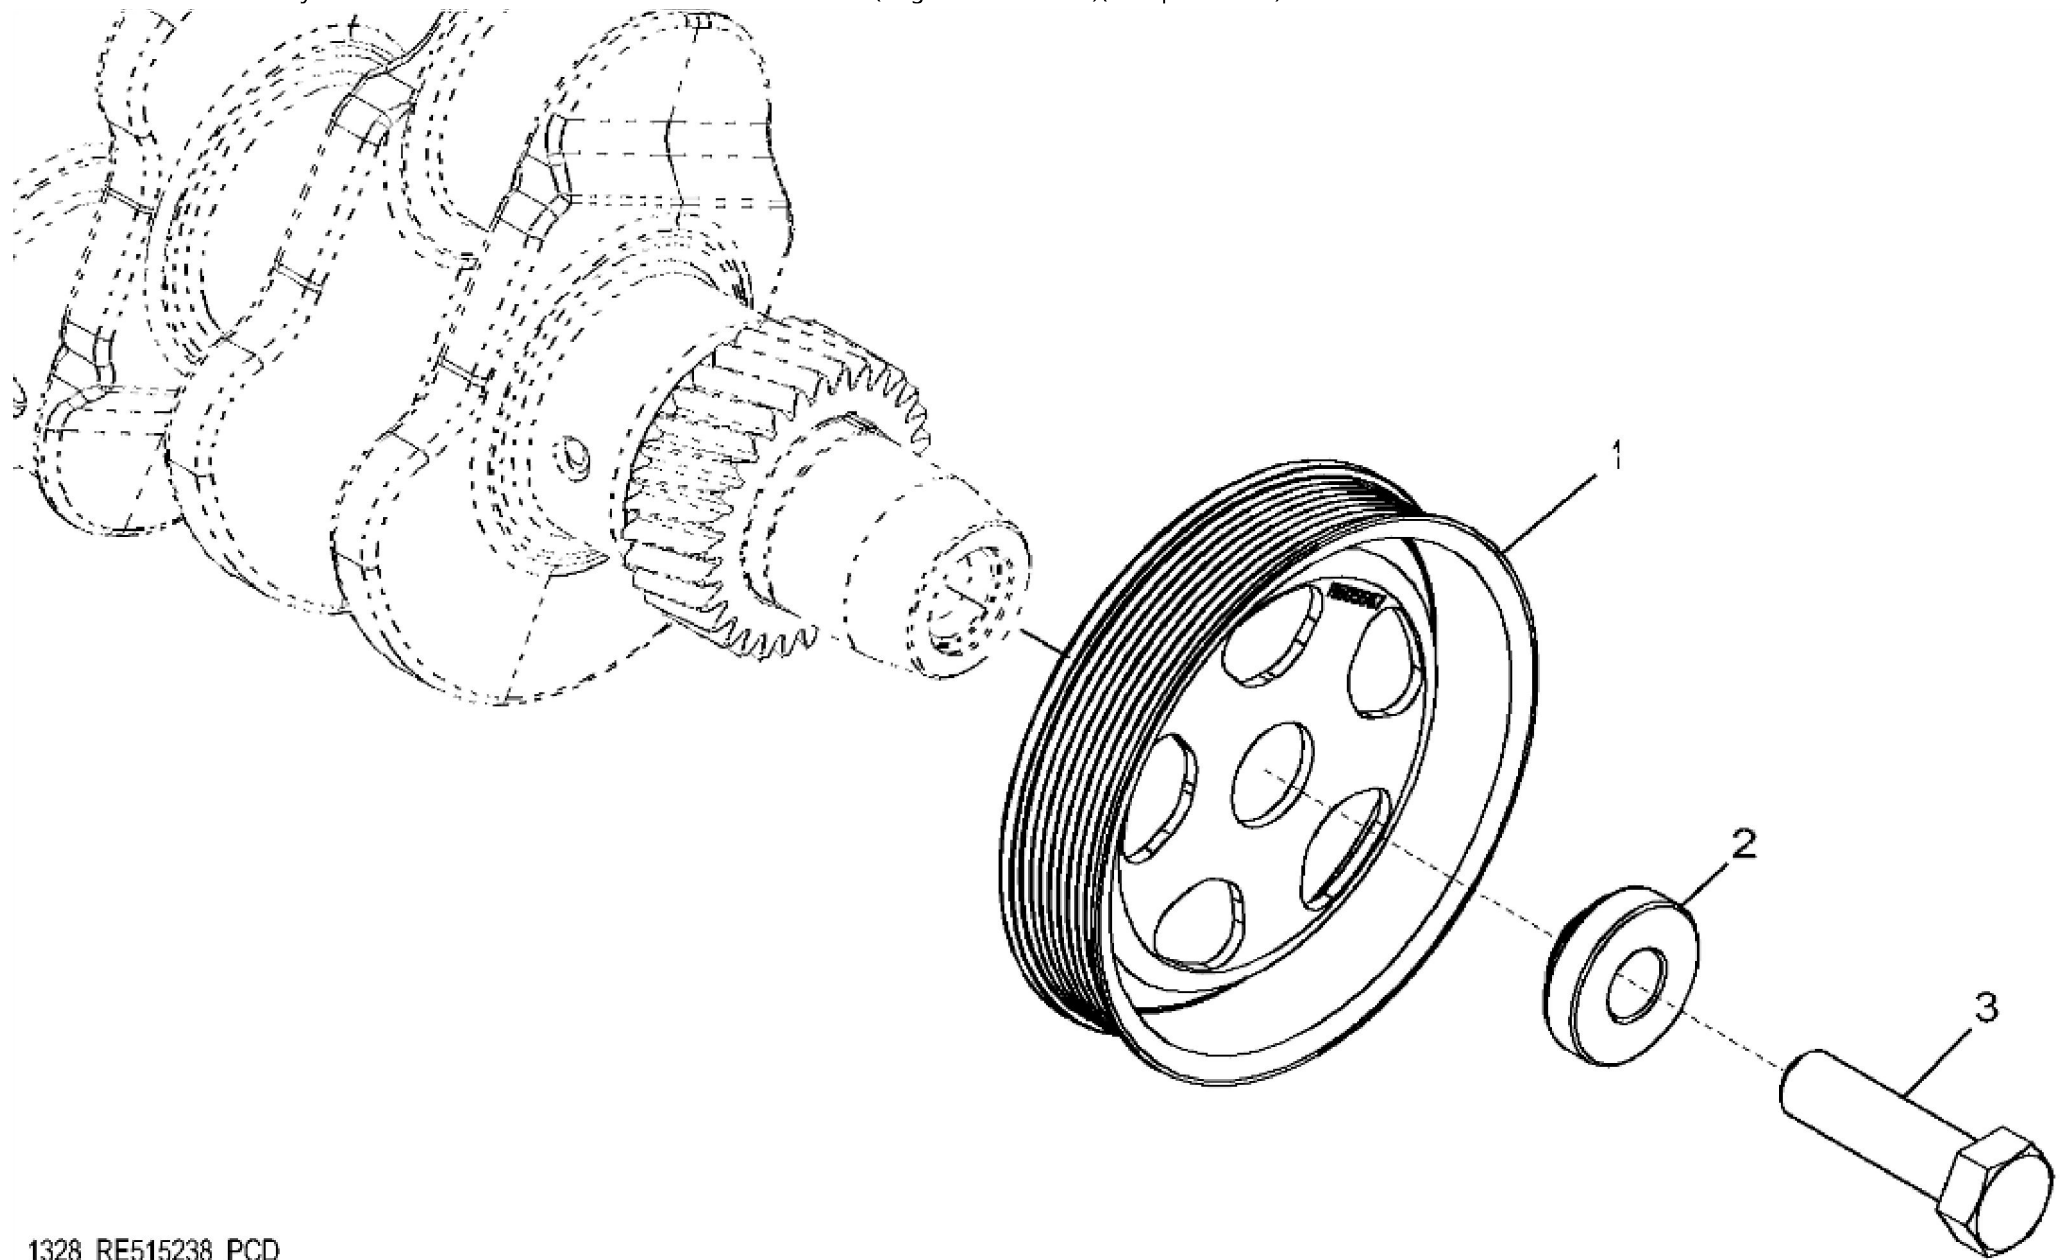

KEY	PART NO.	PART NAME	QTY	REMARKS	
1	R521401	MEDALLION	1	SUB FOR R116324	
2	H23125	PLUG	4		
3	R123574	NUT	4		
4	R123575	O-RING	4		
5	R524480	GASKET	1	SUB FOR R123542	
6	RE502969	VALVE COVER	1	MARKED R519779	
7	RE70401	VALVE COVER	1	MARKED R519777	
8	RE59801	PLUG	1	USE WITH RE70401	
9	U11017	O-RING	1	USE WITH RE70401	

KEY	PART NO.	PART NAME	QTY	REMARKS	
1	19M7979	SCREW	2	M8 X 55	
2	RE529554	FILLER CAP	1		
3	R80135	GASKET	1		
4	R532599	FILLER NECK	1	SUB FOR R521157	
5	R136495	GASKET	2		
6	R116296	COVER	1		
7	RE67238	SCREW	2	(Threads With Pre-Applied Sealant)	

1328_RE515238_PCD

KEY	PART NO.	PART NAME	QTY	REMARKS	
1	R505567	PULLEY	1	OD = 173 mm	
2	R515040	BUSHING	1	OD = 50 mm	
3	R516648	CAP SCREW	1	(One Time Usage) M20 X 70	

RE517252PCDA01

Thank you so much for reading.
Please click the “Buy Now!”
button below to download the
complete manual.