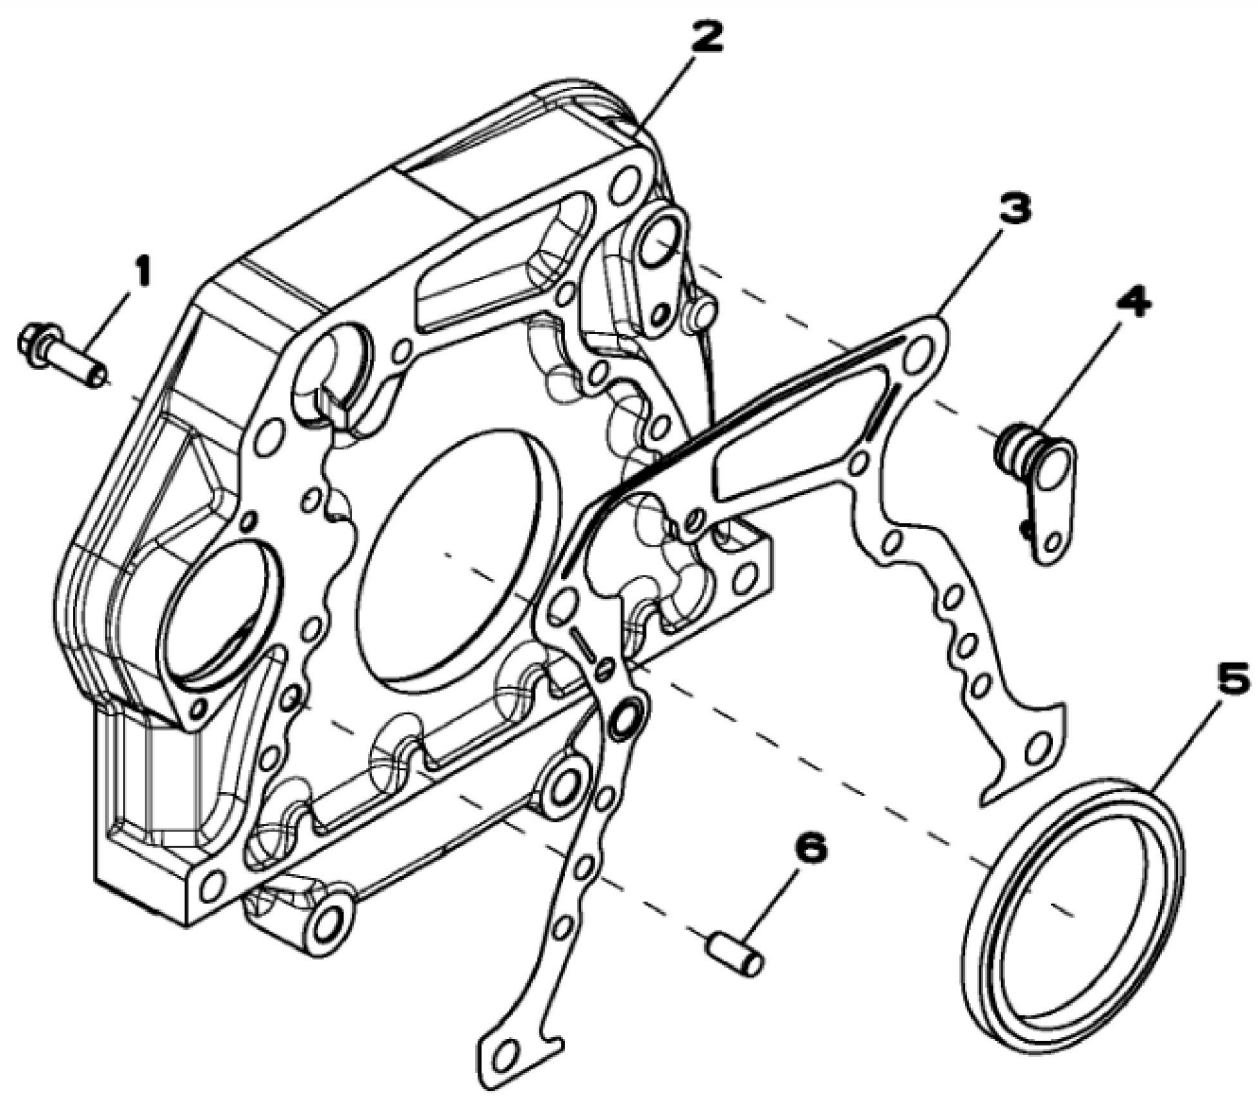

KEY	PART NO.	PART NAME	QTY	REMARKS	
1	R521401	MEDALLION	1	SUB FOR R116324	
2	H23125	PLUG	4		
3	R123574	NUT	4		
4	R123575	O-RING	4		
5	R524480	GASKET	1	SUB FOR R123542	
6	RE502969	VALVE COVER	1	MARKED R519779	
7	RE70401	VALVE COVER	1	MARKED R519777	
8	RE59801	PLUG	1	USE WITH RE70401	
9	U11017	O-RING	1	USE WITH RE70401	

KEY	PART NO.	PART NAME	QTY	REMARKS	
1	19M7979	SCREW	2	M8 X 55	
2	RE529554	FILLER CAP	1		
3	R80135	GASKET	1		
4	R532599	FILLER NECK	1	SUB FOR R521157	
5	R136495	GASKET	2		
6	R116296	COVER	1		
7	RE67238	SCREW	2	(Threads With Pre-Applied Sealant)	

1328_RE515238_PCD

KEY	PART NO.	PART NAME	QTY	REMARKS	
1	R505567	PULLEY	1	OD = 173 mm	
2	R515040	BUSHING	1	OD = 50 mm	
3	R516648	CAP SCREW	1	(One Time Usage) M20 X 70	

RE517252PCDA01

Thank you so much for reading.
Please click the “Buy Now!”
button below to download the
complete manual.