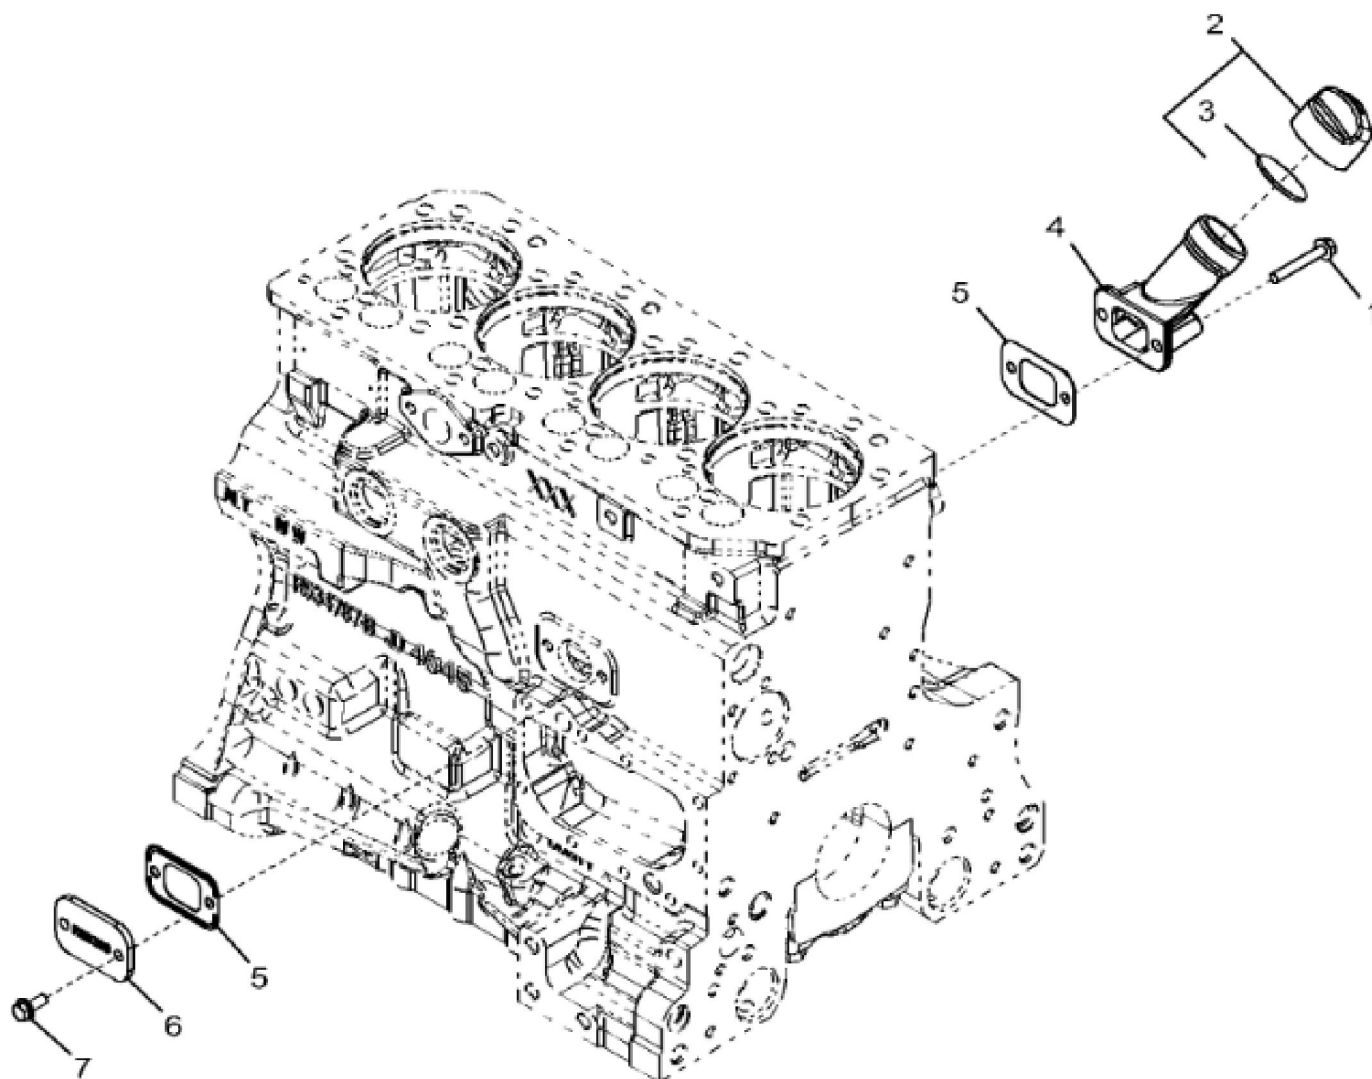

KEY	PART NO.	PART NAME	QTY	REMARKS	
1	R521401	MEDALLION	1	SUB FOR R116324	
2	H23125	PLUG	4		
3	R123574	NUT	4		
4	R123575	O-RING	4		
5	R524480	GASKET	1	SUB FOR R123542	
6	RE502969	VALVE COVER	1	MARKED R519779	
7	RE70401	VALVE COVER	1	MARKED R519777	
8	RE59801	PLUG	1	USE WITH RE70401	
9	U11017	O-RING	1	USE WITH RE70401	

KEY	PART NO.	PART NAME	QTY	REMARKS	
1	19M7979	SCREW	2	M8 X 55	
2	RE529554	FILLER CAP	1		
3	R80135	GASKET	1		
4	R532599	FILLER NECK	1	SUB FOR R521157	
5	R136495	GASKET	2		
6	R116296	COVER	1		
7	RE67238	SCREW	2	(Threads With Pre-Applied Sealant)	

1328_RE515238_PCD

KEY	PART NO.	PART NAME	QTY	REMARKS	
1	R505567	PULLEY	1	OD = 173 mm	
2	R515040	BUSHING	1	OD = 50 mm	
3	R516648	CAP SCREW	1	(One Time Usage) M20 X 70	

RE517252PCDA01

Thank you so much for reading.
Please click the “Buy Now!”
button below to download the
complete manual.