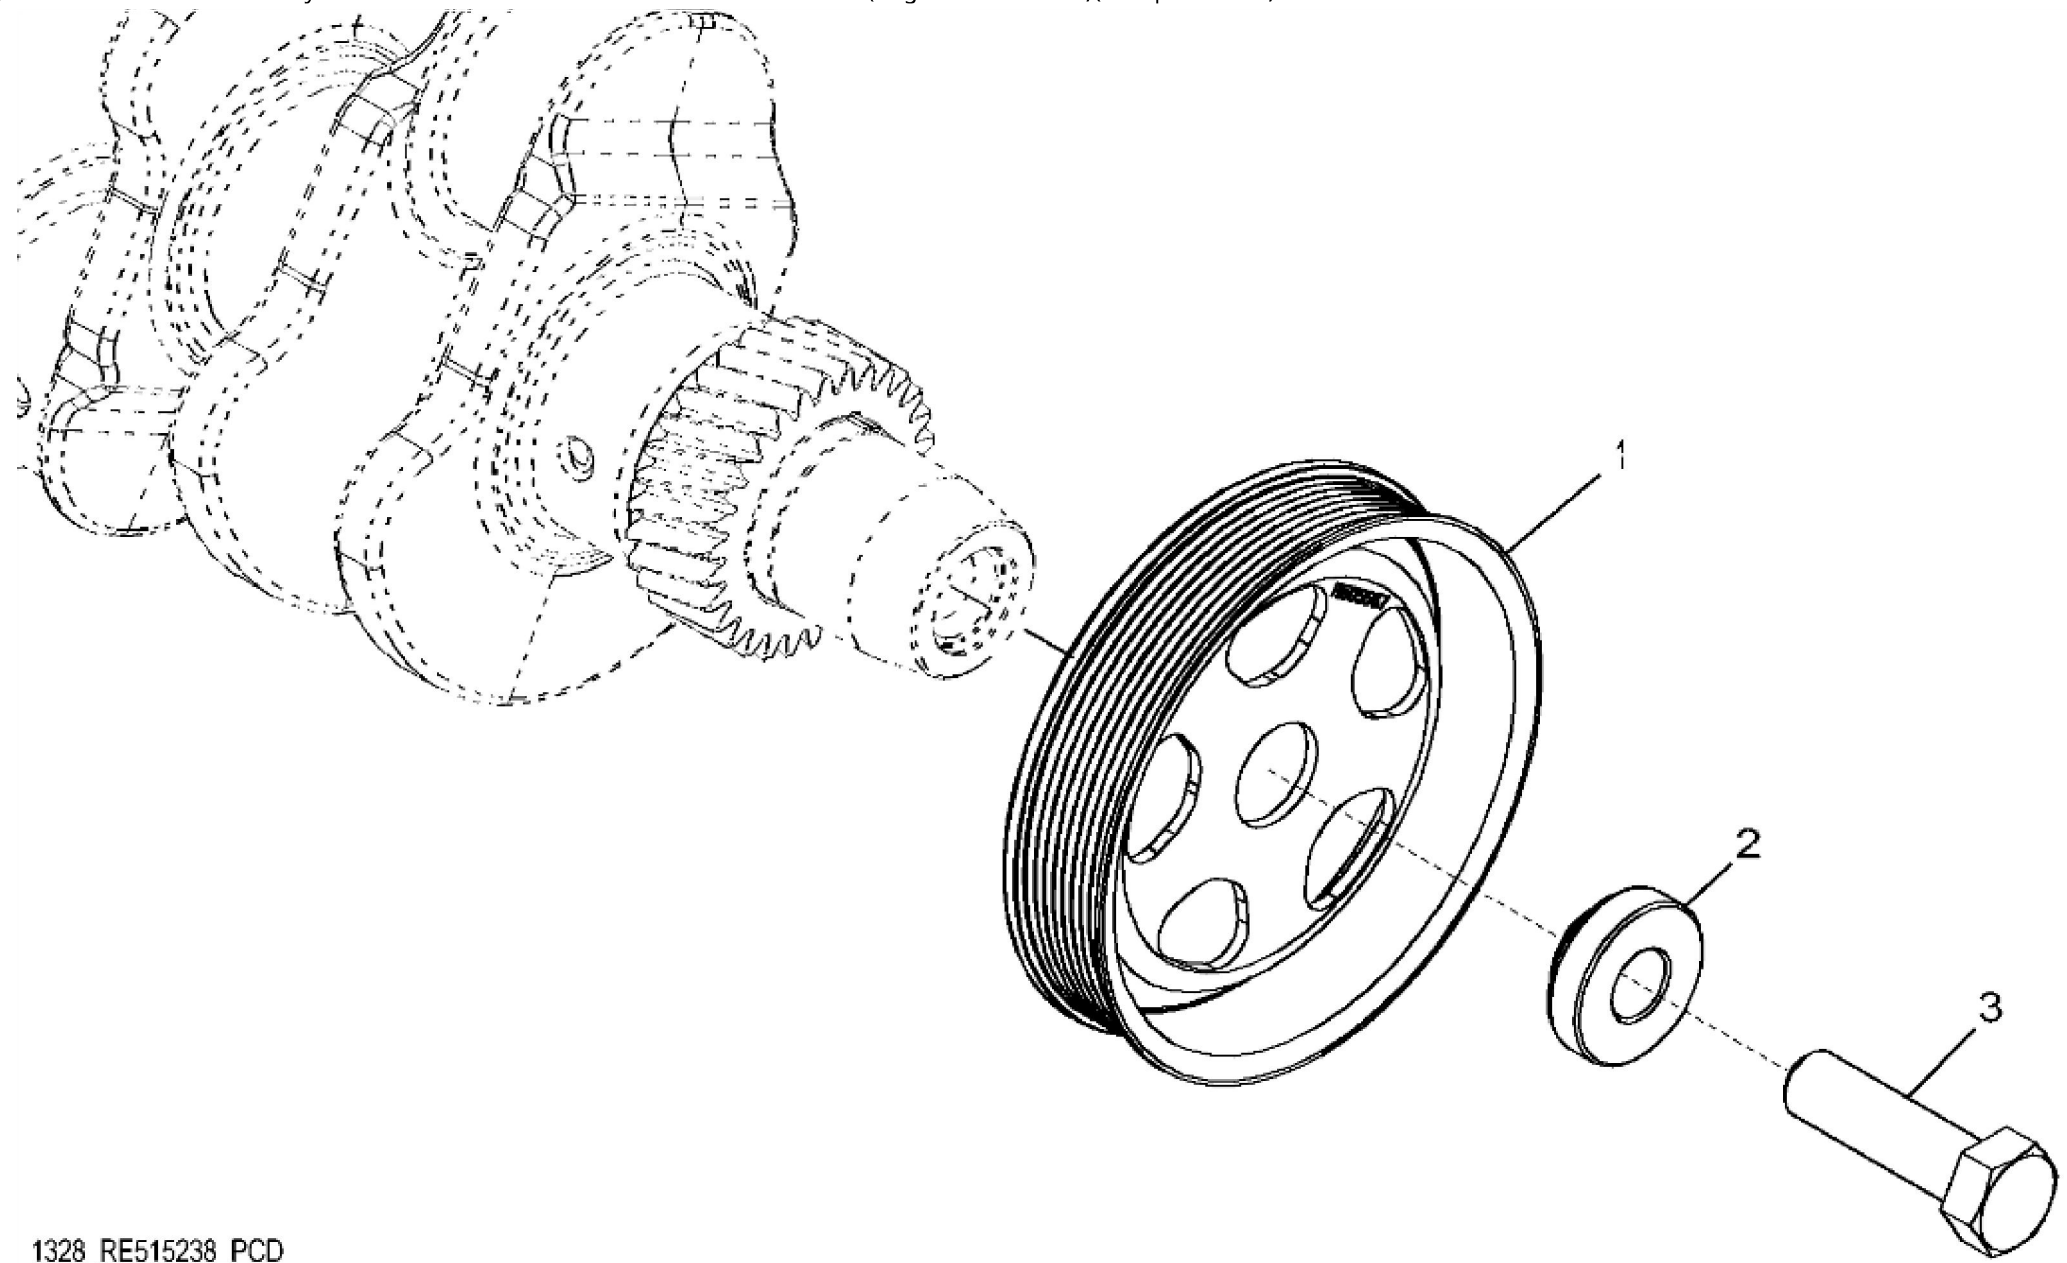

KEY	PART NO.	PART NAME	QTY	REMARKS	
1	R521401	MEDALLION	1	SUB FOR R116324	
2	H23125	PLUG	4		
3	R123574	NUT	4		
4	R123575	O-RING	4		
5	R524480	GASKET	1	SUB FOR R123542	
6	RE502969	VALVE COVER	1	MARKED R519779	
7	RE70401	VALVE COVER	1	MARKED R519777	
8	RE59801	PLUG	1	USE WITH RE70401	
9	U11017	O-RING	1	USE WITH RE70401	

KEY	PART NO.	PART NAME	QTY	REMARKS	
1	19M7979	SCREW	2	M8 X 55	
2	RE529554	FILLER CAP	1		
3	R80135	GASKET	1		
4	R532599	FILLER NECK	1	SUB FOR R521157	
5	R136495	GASKET	2		
6	R116296	COVER	1		
7	RE67238	SCREW	2	(Threads With Pre-Applied Sealant)	

1328_RE515238_PCD

KEY	PART NO.	PART NAME	QTY	REMARKS	
1	R505567	PULLEY	1	OD = 173 mm	
2	R515040	BUSHING	1	OD = 50 mm	
3	R516648	CAP SCREW	1	(One Time Usage) M20 X 70	

RE517252PCDA01

Thank you so much for reading.
Please click the “Buy Now!”
button below to download the
complete manual.