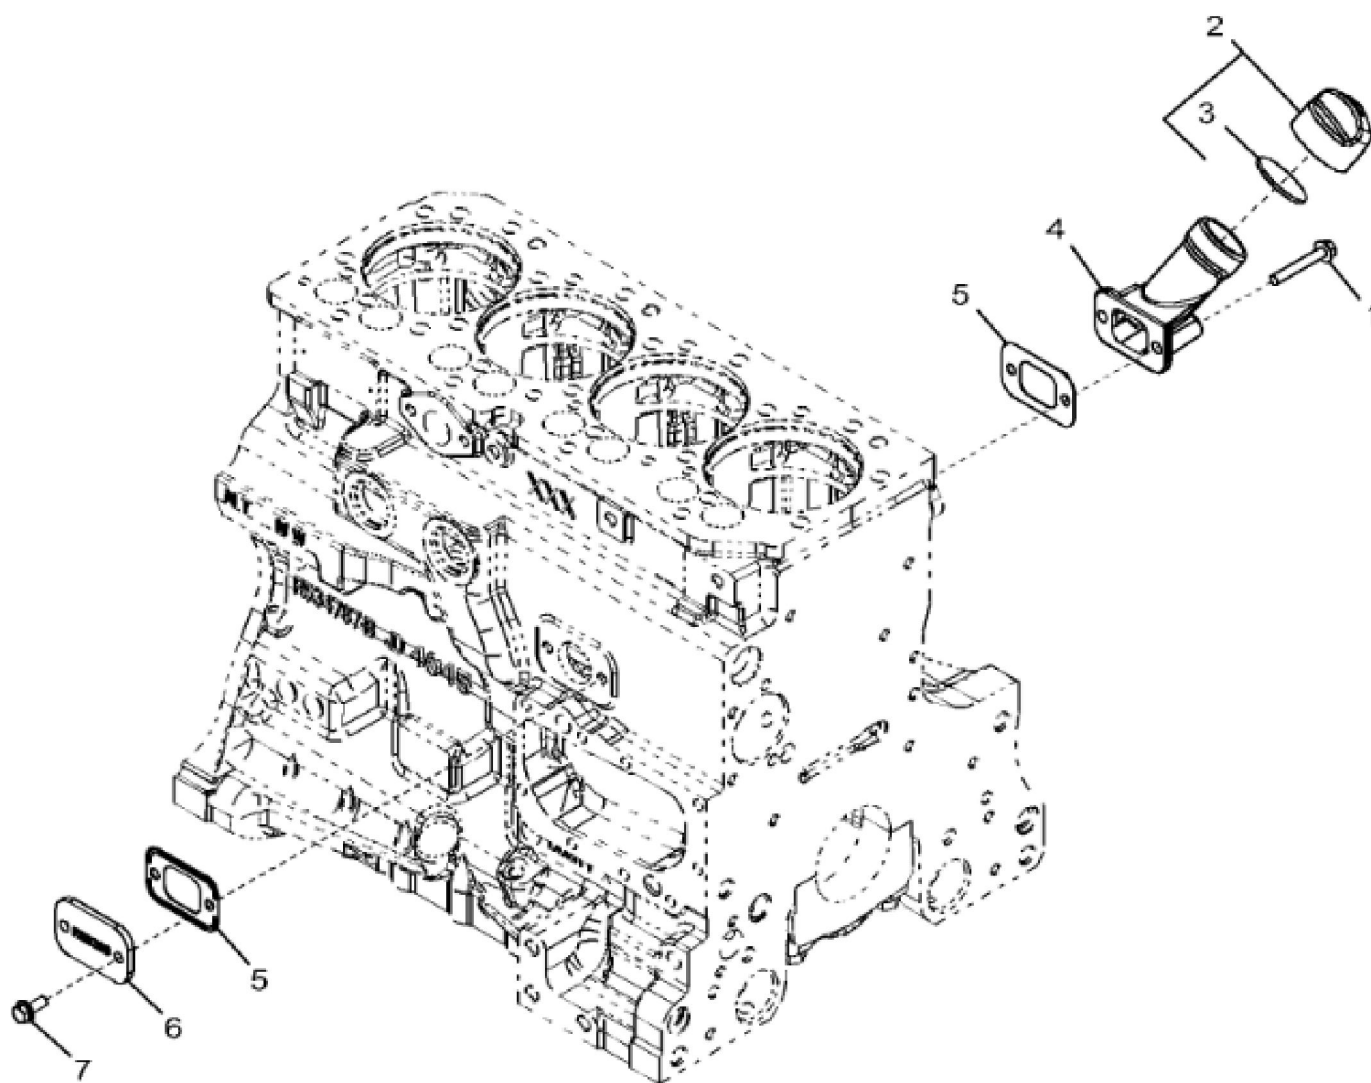

KEY	PART NO.	PART NAME	QTY	REMARKS	
1	R521401	MEDALLION	1	SUB FOR R116324	
2	H23125	PLUG	4		
3	R123574	NUT	4		
4	R123575	O-RING	4		
5	R524480	GASKET	1	SUB FOR R123542	
6	RE502969	VALVE COVER	1	MARKED R519779	
7	RE70401	VALVE COVER	1	MARKED R519777	
8	RE59801	PLUG	1	USE WITH RE70401	
9	U11017	O-RING	1	USE WITH RE70401	

KEY	PART NO.	PART NAME	QTY	REMARKS	
1	19M7979	SCREW	2	M8 X 55	
2	RE529554	FILLER CAP	1		
3	R80135	GASKET	1		
4	R532599	FILLER NECK	1	SUB FOR R521157	
5	R136495	GASKET	2		
6	R116296	COVER	1		
7	RE67238	SCREW	2	(Threads With Pre-Applied Sealant)	

1328_RE515238_PCD

KEY	PART NO.	PART NAME	QTY	REMARKS	
1	R505567	PULLEY	1	OD = 173 mm	
2	R515040	BUSHING	1	OD = 50 mm	
3	R516648	CAP SCREW	1	(One Time Usage) M20 X 70	

RE517252PCDA01

Thank you so much for reading.
Please click the “Buy Now!”
button below to download the
complete manual.