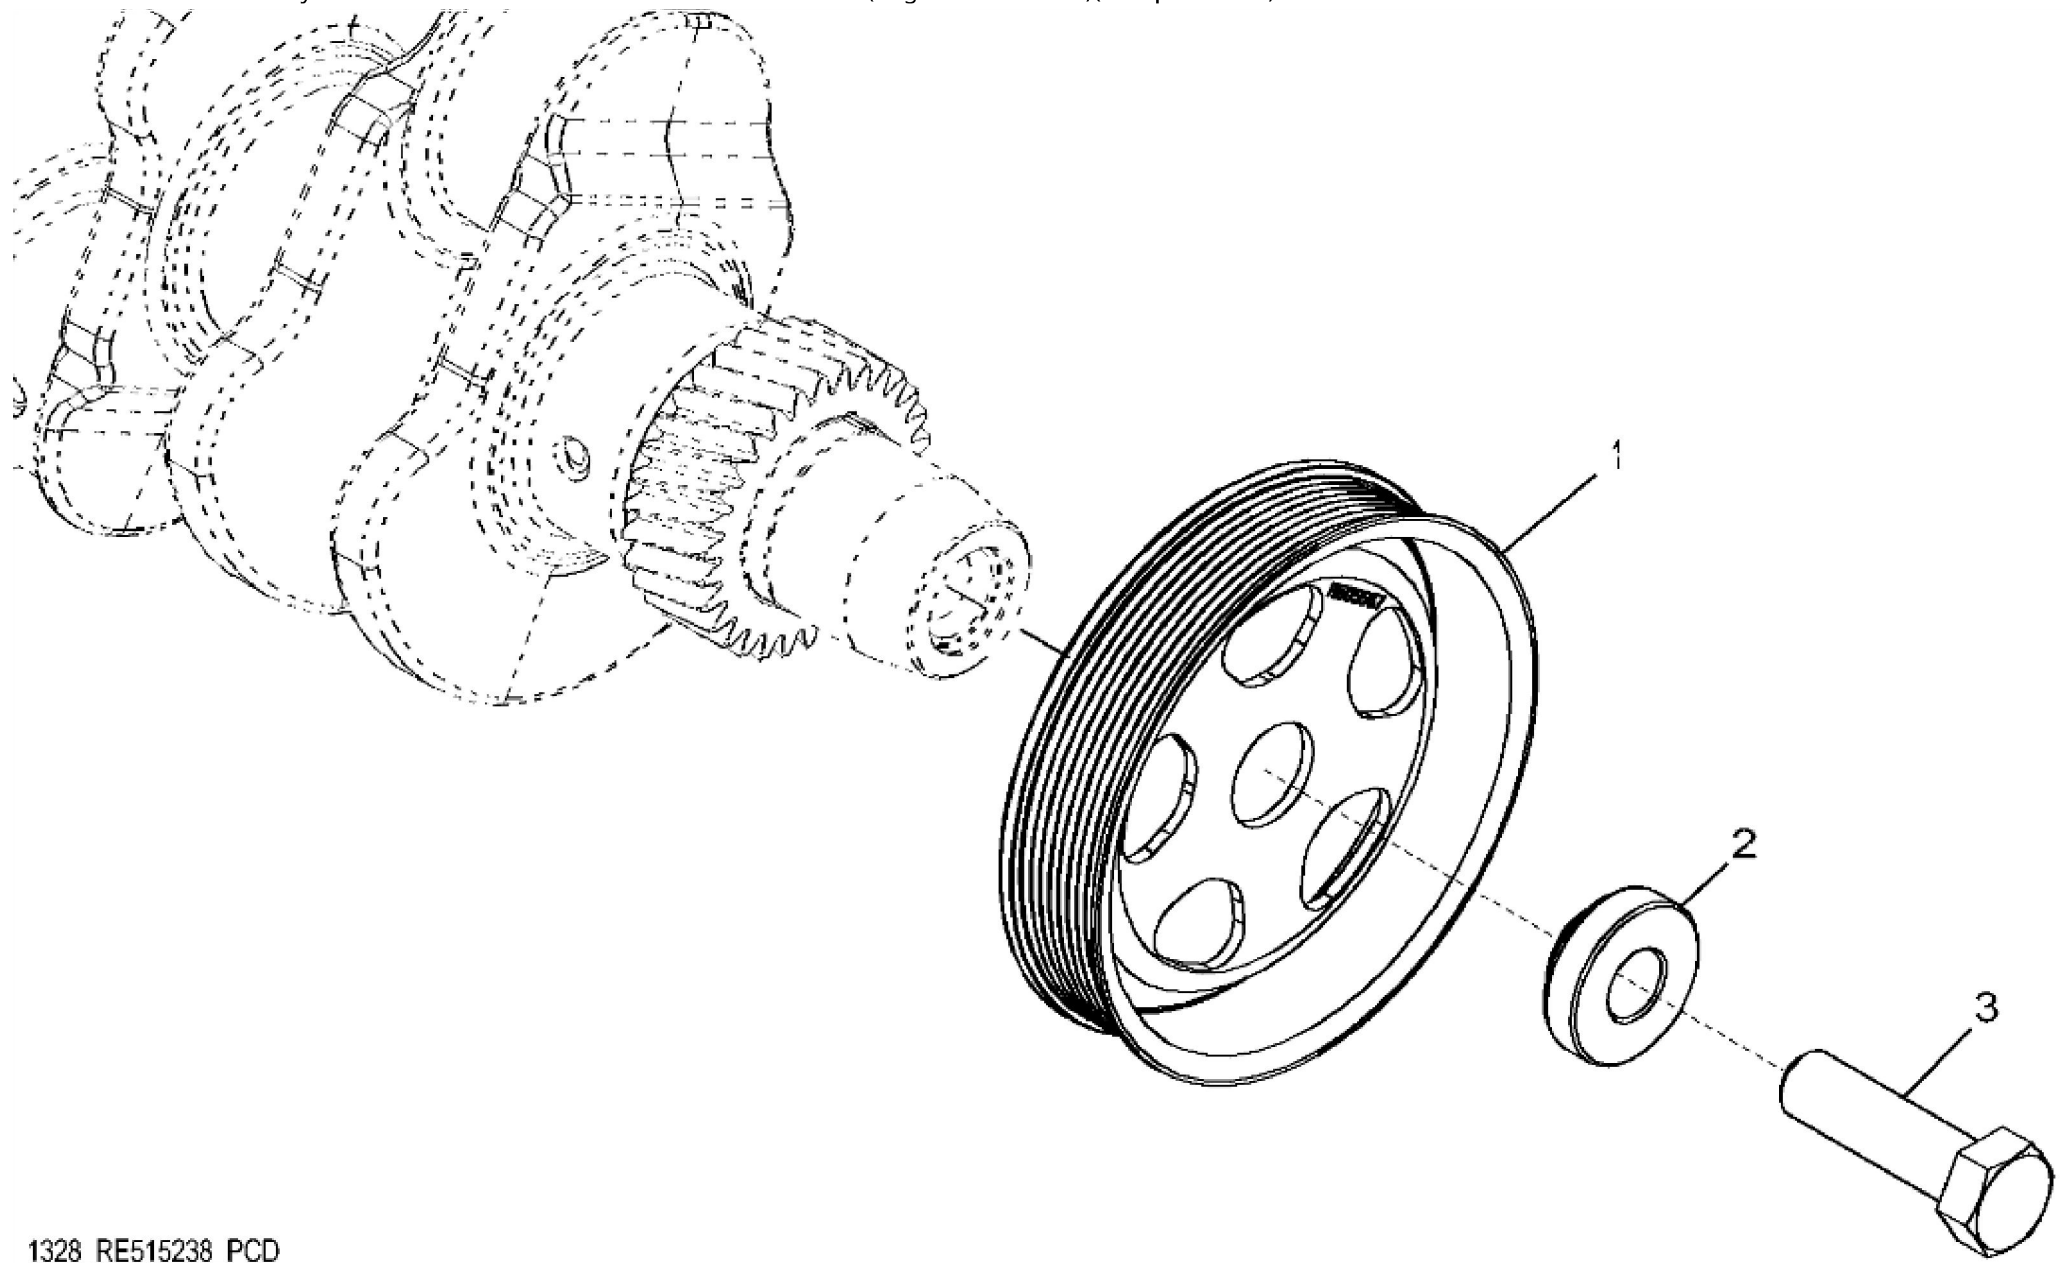

KEY	PART NO.	PART NAME	QTY	REMARKS	
1	R521401	MEDALLION	1	SUB FOR R116324	
2	H23125	PLUG	4		
3	R123574	NUT	4		
4	R123575	O-RING	4		
5	R524480	GASKET	1	SUB FOR R123542	
6	RE502969	VALVE COVER	1	MARKED R519779	
7	RE70401	VALVE COVER	1	MARKED R519777	
8	RE59801	PLUG	1	USE WITH RE70401	
9	U11017	O-RING	1	USE WITH RE70401	

KEY	PART NO.	PART NAME	QTY	REMARKS	
1	19M7979	SCREW	2	M8 X 55	
2	RE529554	FILLER CAP	1		
3	R80135	GASKET	1		
4	R532599	FILLER NECK	1	SUB FOR R521157	
5	R136495	GASKET	2		
6	R116296	COVER	1		
7	RE67238	SCREW	2	(Threads With Pre-Applied Sealant)	

1328_RE515238_PCD

KEY	PART NO.	PART NAME	QTY	REMARKS	
1	R505567	PULLEY	1	OD = 173 mm	
2	R515040	BUSHING	1	OD = 50 mm	
3	R516648	CAP SCREW	1	(One Time Usage) M20 X 70	

RE517252PCDA01

Thank you so much for reading.
Please click the “Buy Now!”
button below to download the
complete manual.